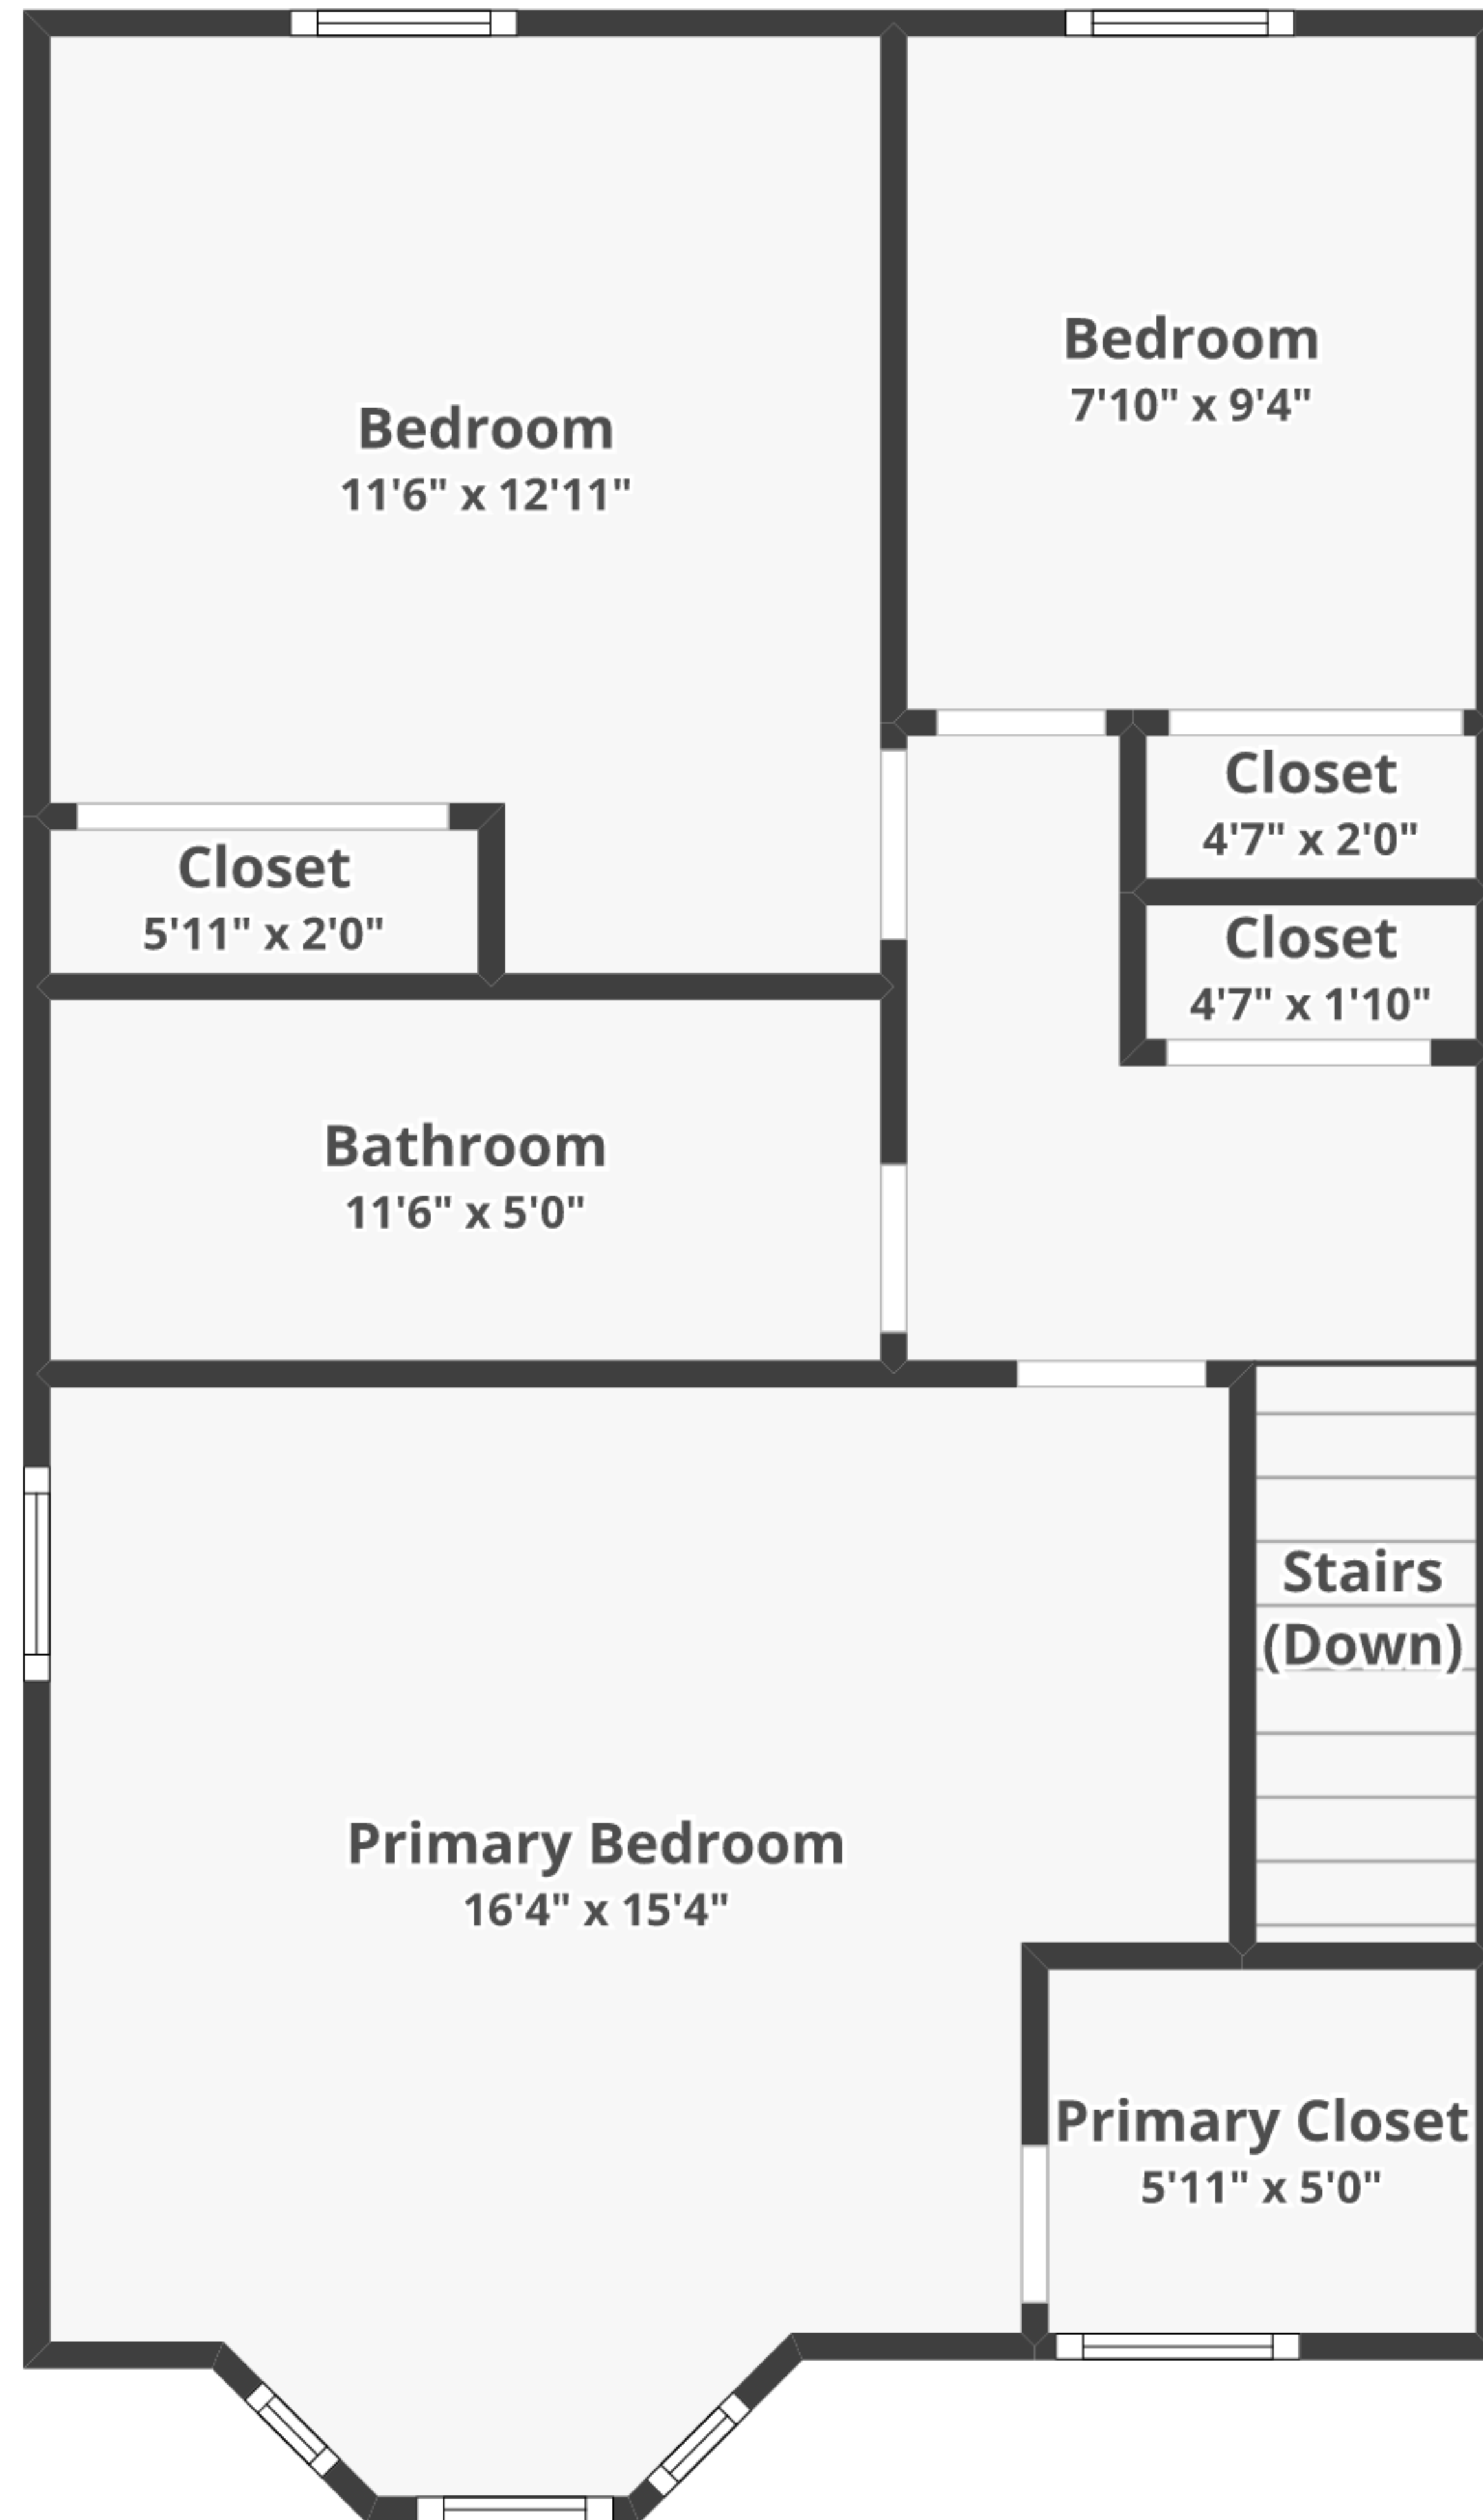

# 339 Cobblestone Ln, Lancaster, PA 17601

Total finished area: ~1,550.92 sq. ft.

Total unfinished area: ~162.39 sq. ft.

## Floor 2

Finished area: ~603.12 sq. ft.

Unfinished area: ~0 sq. ft.