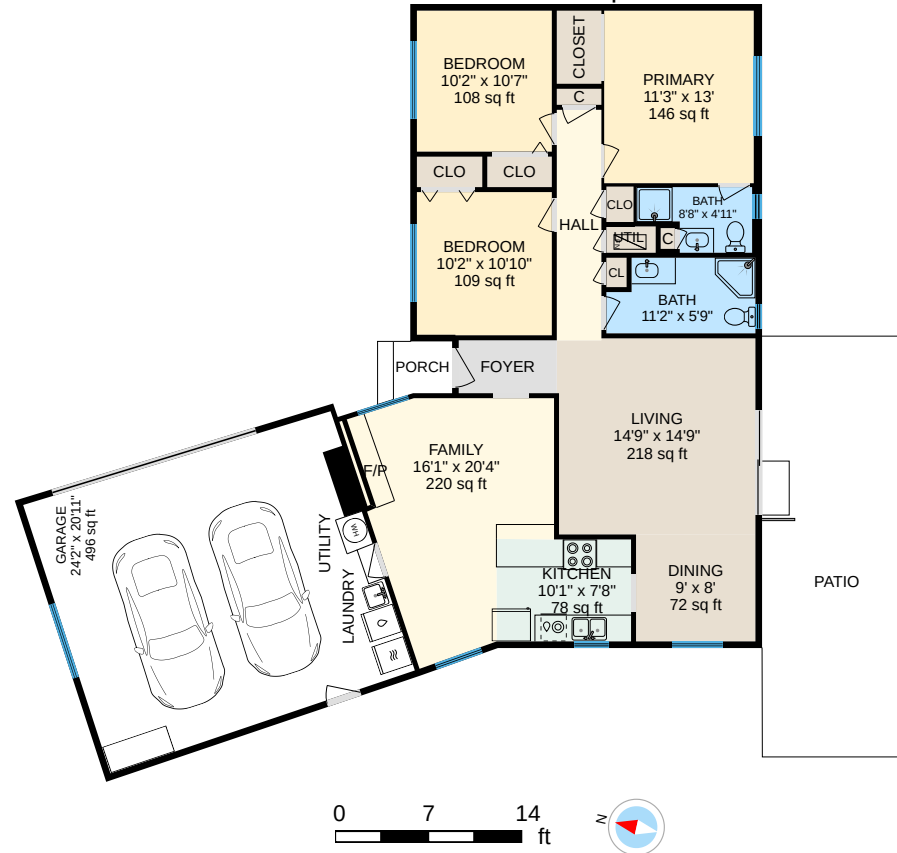

Main Floor
Finished Area 1340.29 sq ft

720 Woodrow Ave, Modesto, CA

For illustrative purposes only. All reported dimensions, property sizes and floor areas are approximate and subject to independent verification. To the extent permitted by law, no warranty is made as to accuracy or completeness, and no liability will be accepted for any errors or omissions.