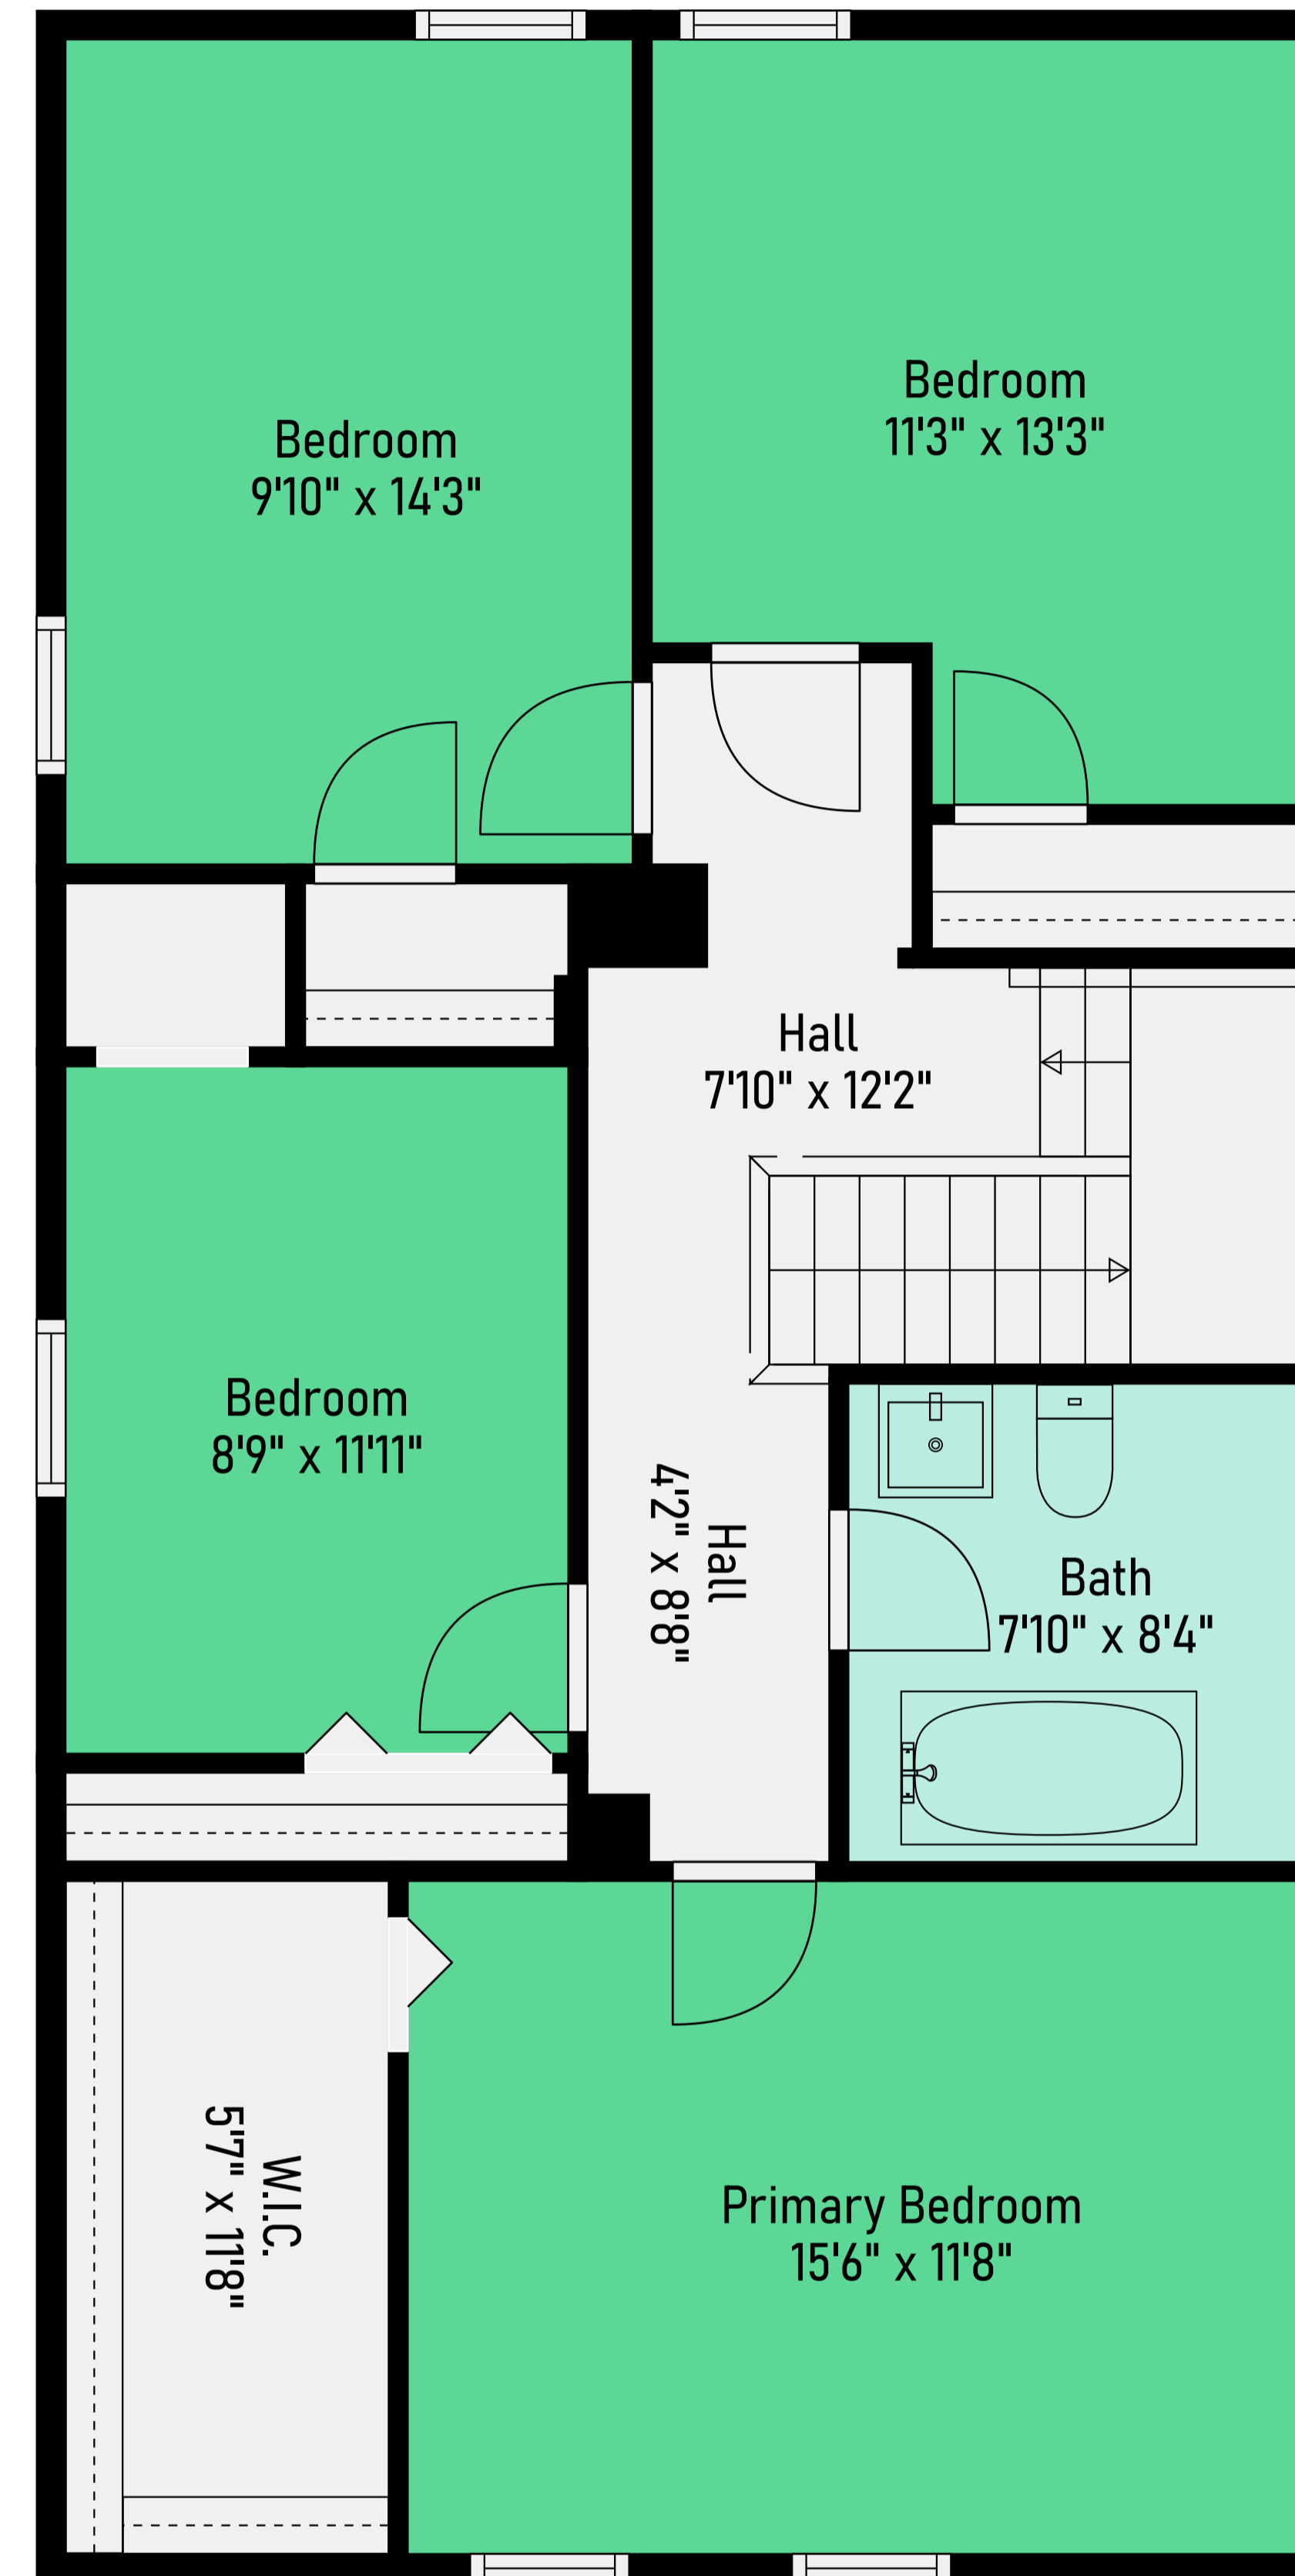

First Floor

Second Floor

Basement

Living Space: Basement: 0 sq. Ft, First Floor: 984 sq. Ft, Second Floor: 887 sq. Ft
Excluded Areas: Entry: 48 sq. Ft, Utility: 594 sq. Ft, Basement: 338 sq. Ft,
Porch: 128 sq. Ft, Hall: 42 sq. Ft, Low Ceiling: 50 sq Ft,
Walls: 214 sq. ft