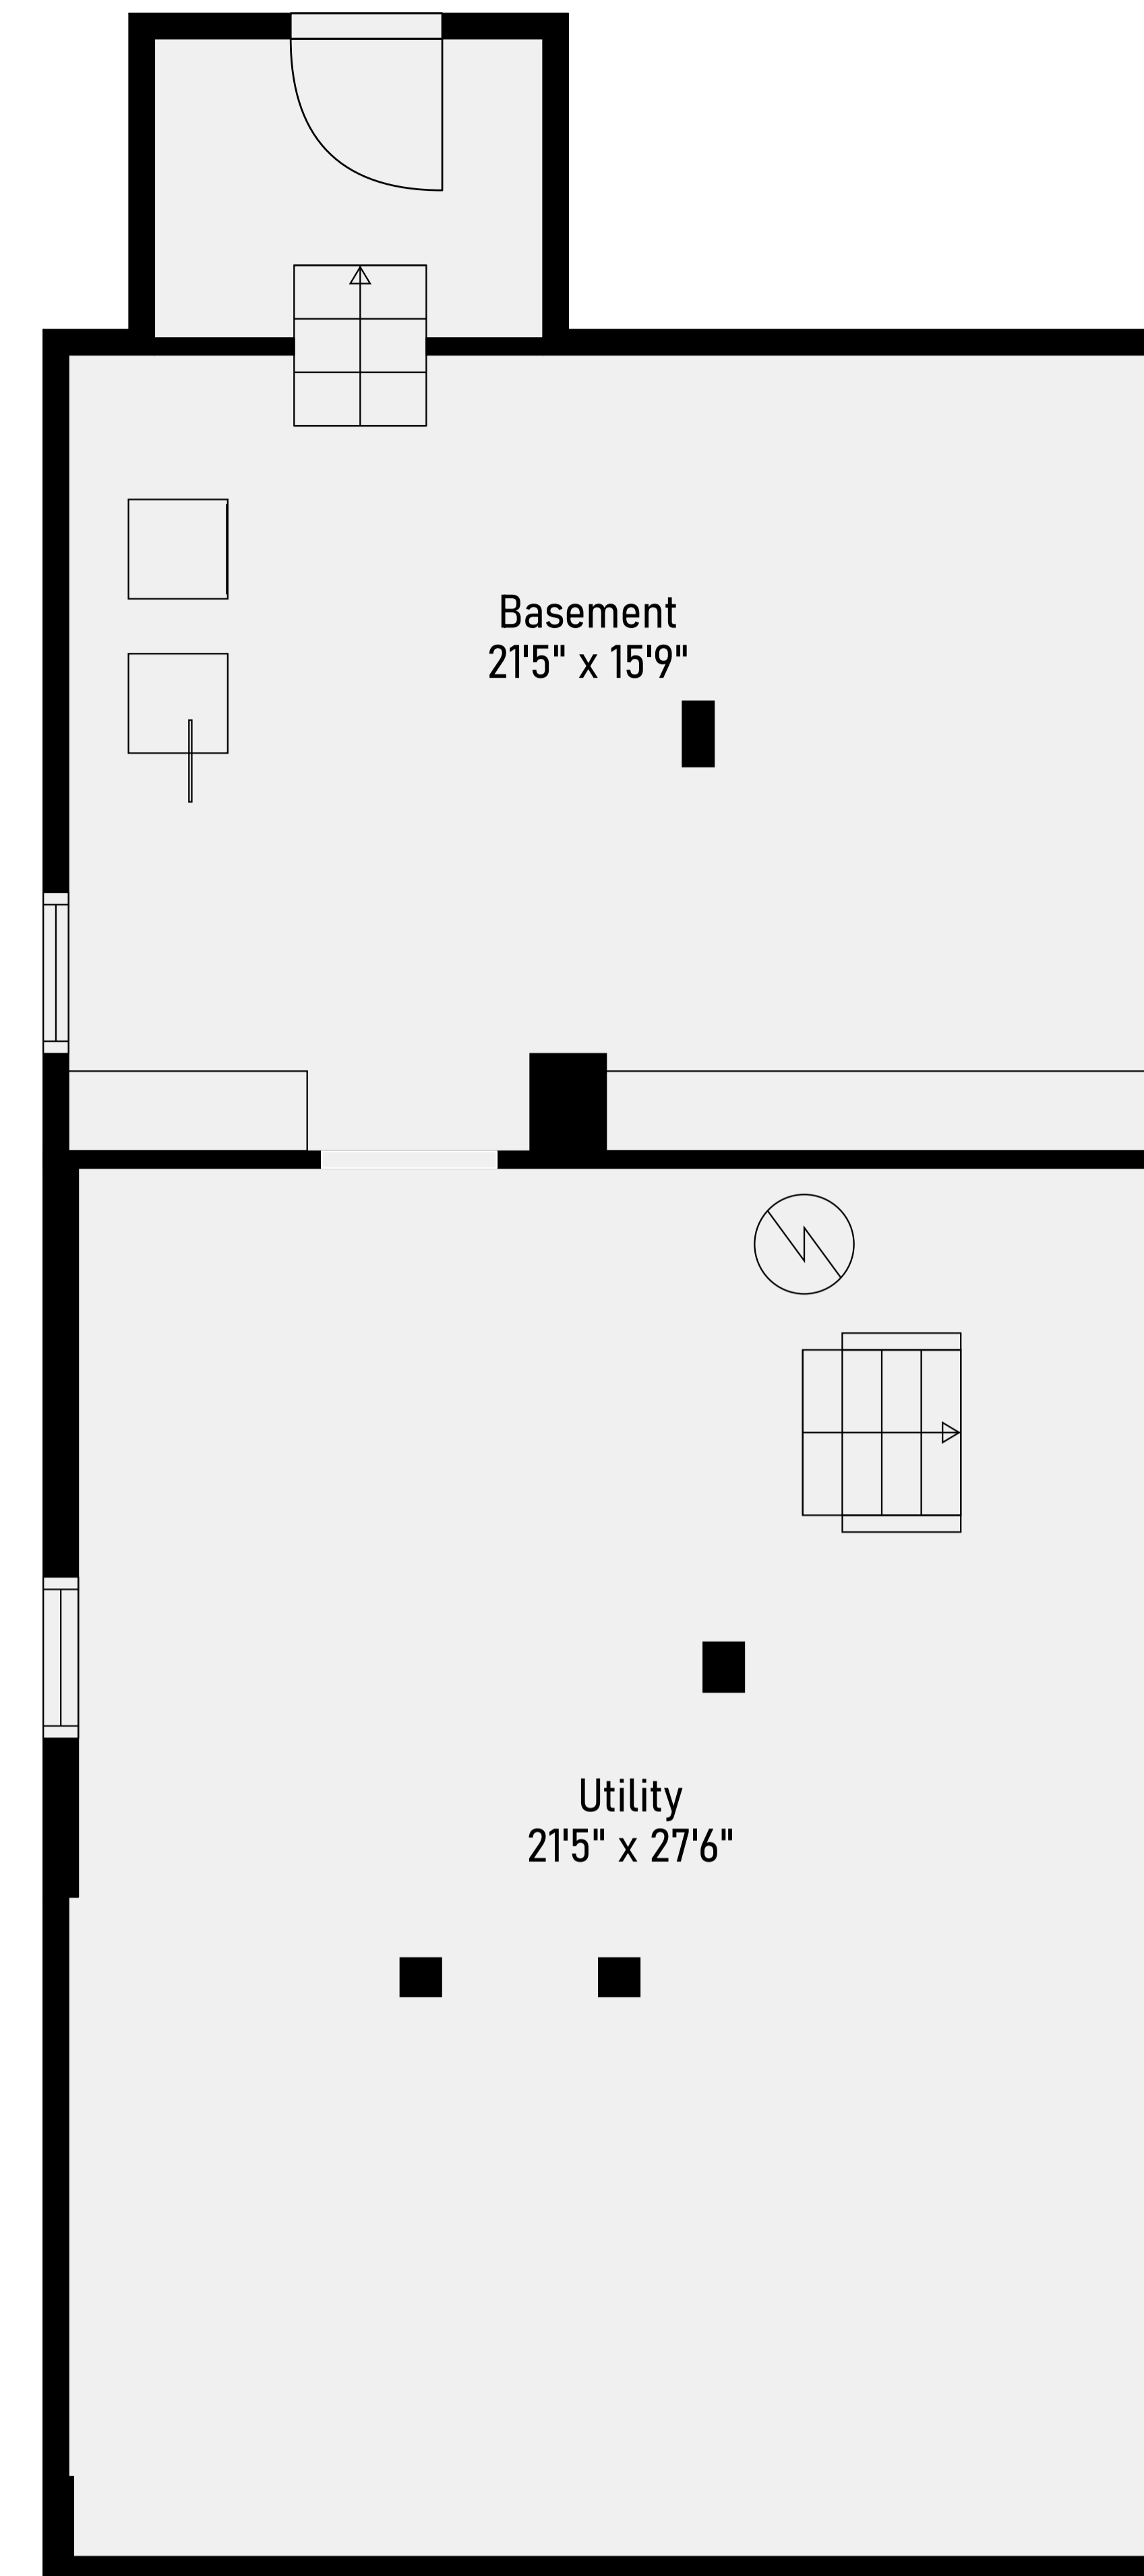

First Floor

Second Floor

Basement

Living Space: Basement: 0 sq. Ft, First Floor: 984 sq. Ft, Second Floor: 887 sq. Ft
Excluded Areas: Entry: 48 sq. Ft, Utility: 594 sq. Ft, Basement: 338 sq. Ft,
Porch: 128 sq. Ft, Hall: 42 sq. Ft, Low Ceiling: 50 sq Ft,
Walls: 214 sq. ft