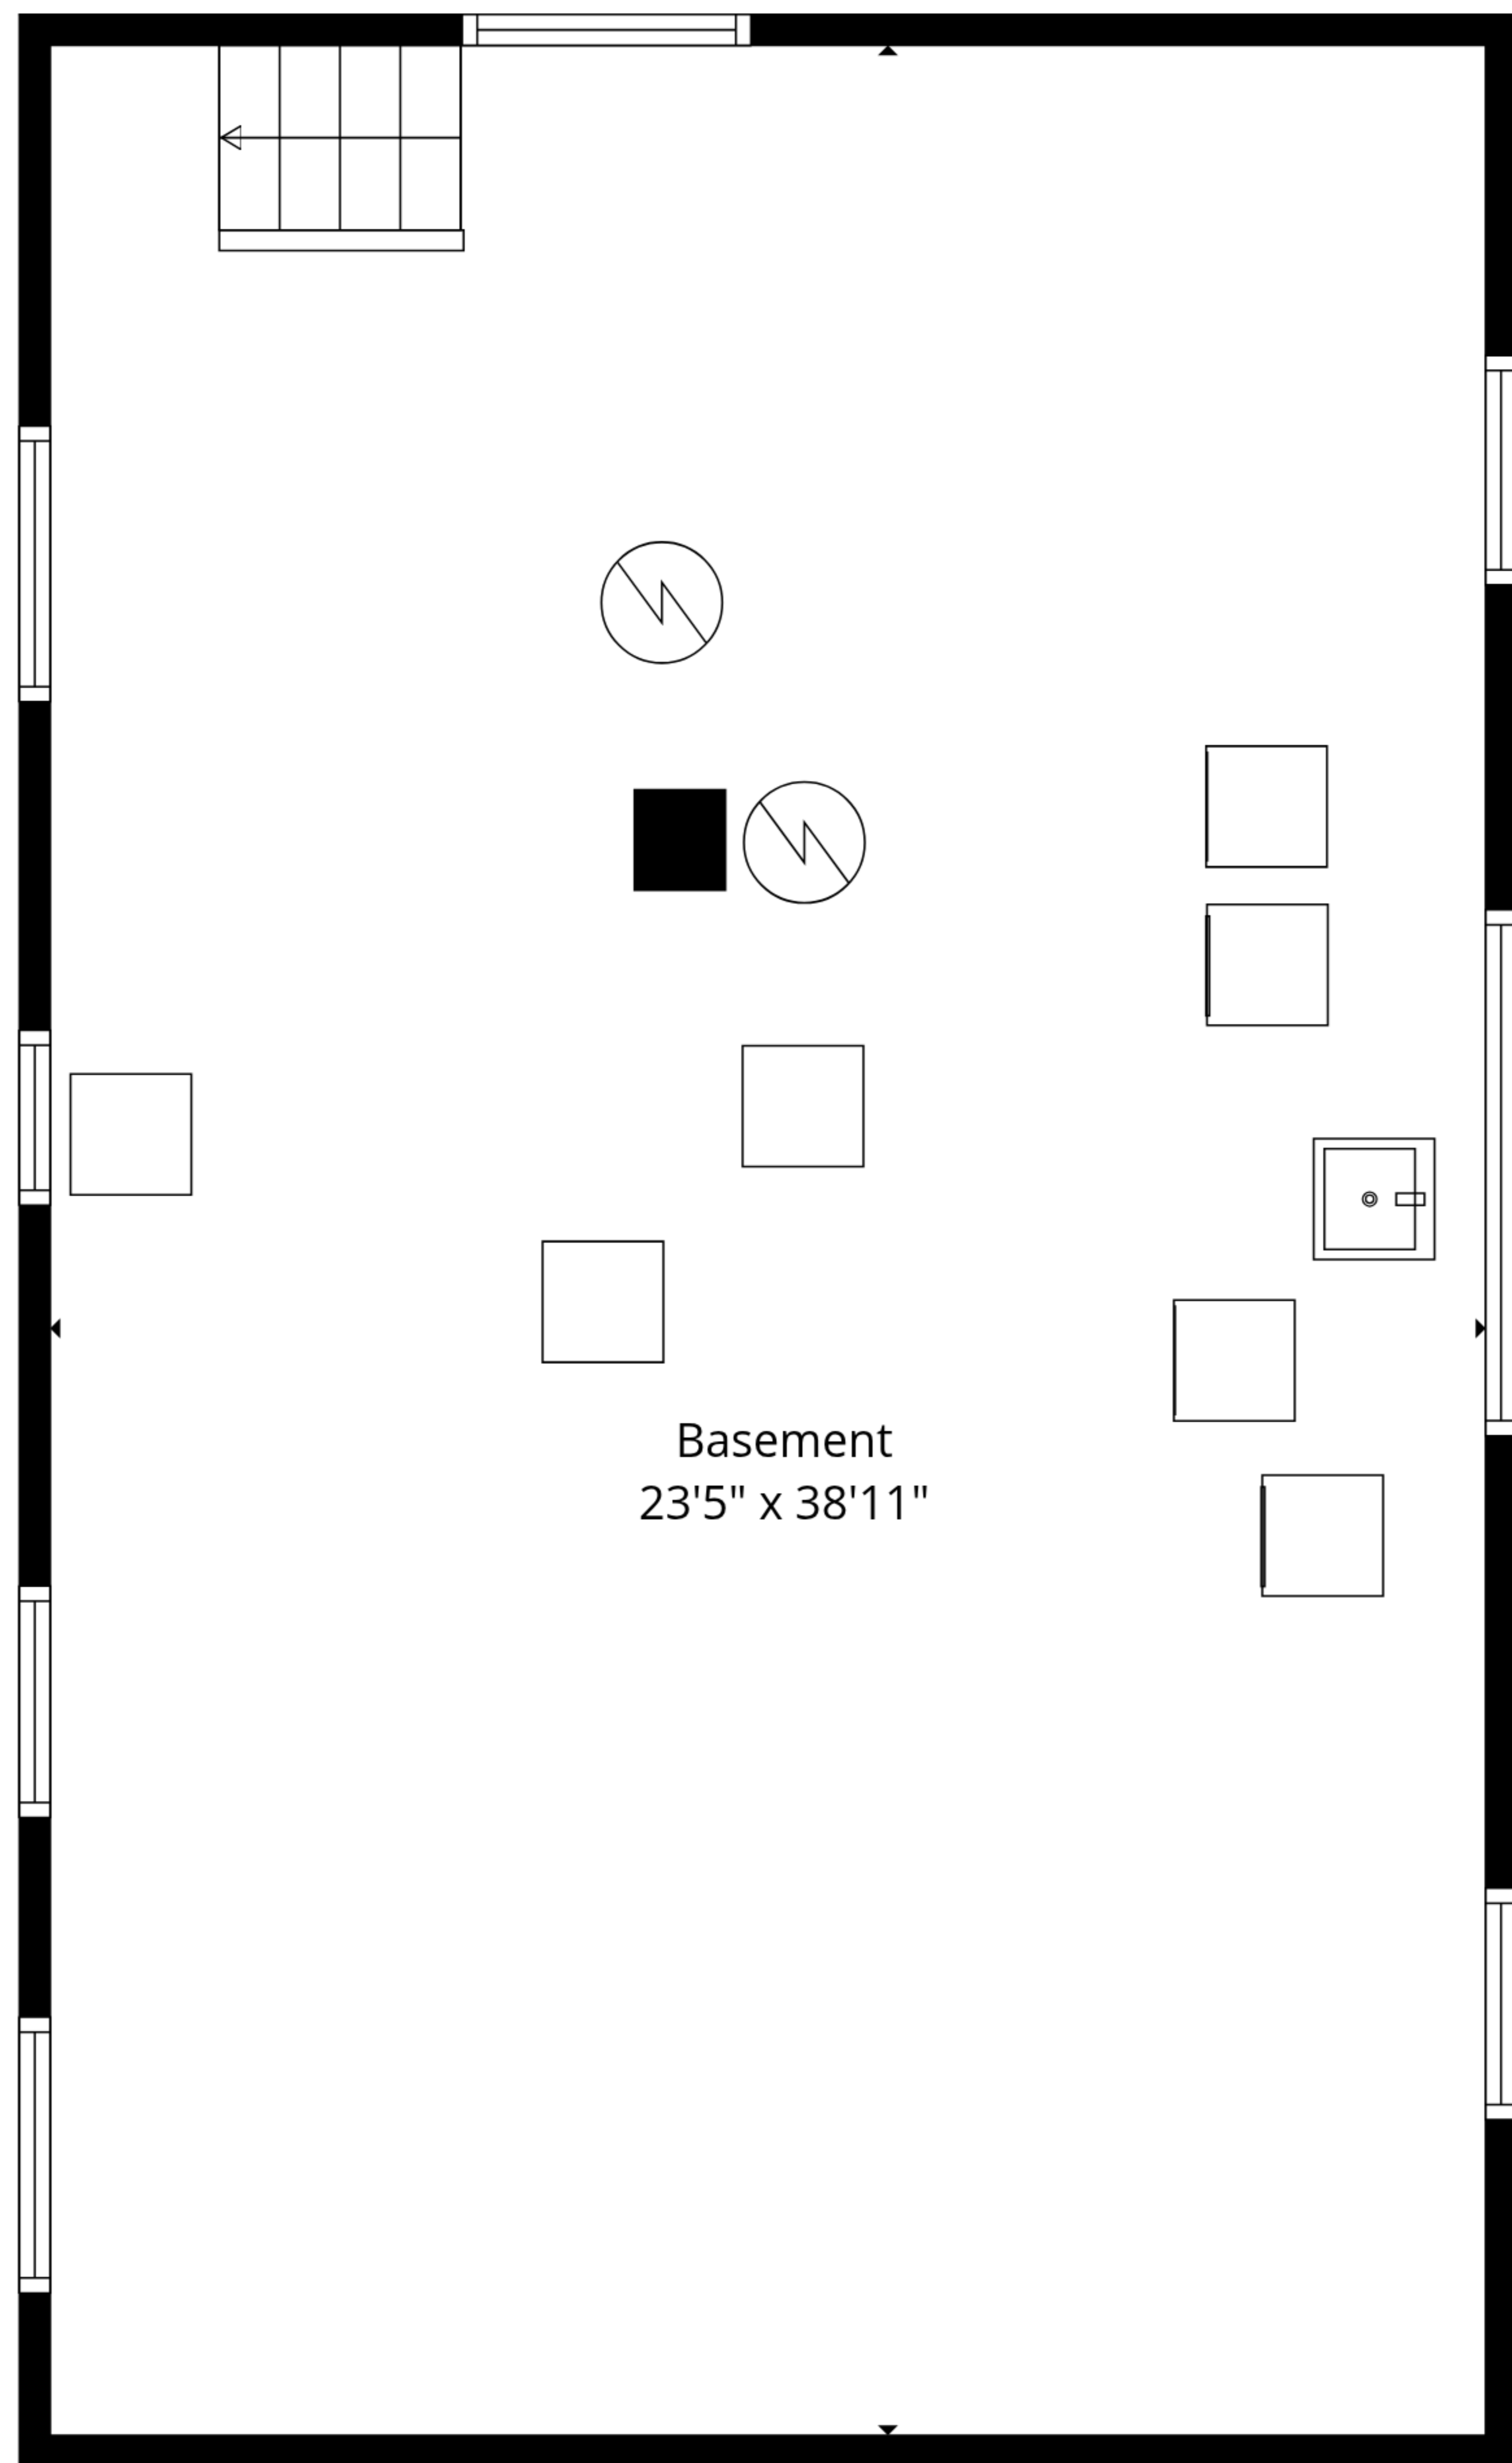

**TOTAL: 1013 sq. ft**

Basement 2: 0 sq. ft, Basement 1: 103 sq. ft, 1st floor: 910 sq. ft

EXCLUDED AREAS: BASEMENT: 910 sq. ft, SCREENED BALCONY: 98 sq. ft, WALLS: 177 sq. ft

**TOTAL: 1013 sq. ft**

Basement 2: 0 sq. ft, Basement 1: 103 sq. ft, 1st floor: 910 sq. ft

EXCLUDED AREAS: BASEMENT: 910 sq. ft, SCREENED BALCONY: 98 sq. ft, WALLS: 177 sq. ft

**TOTAL: 1013 sq. ft**

Basement 2: 0 sq. ft, Basement 1: 103 sq. ft, 1st floor: 910 sq. ft

EXCLUDED AREAS: BASEMENT: 910 sq. ft, SCREENED BALCONY: 98 sq. ft, WALLS: 177 sq. ft

Basement 2

Basement 1

1st Floor

**TOTAL: 1013 sq. ft**  
 Basement 2: 0 sq. ft, Basement 1: 103 sq. ft, 1st floor: 910 sq. ft  
 EXCLUDED AREAS: BASEMENT: 910 sq. ft, SCREENED BALCONY: 98 sq. ft, WALLS: 177 sq. ft