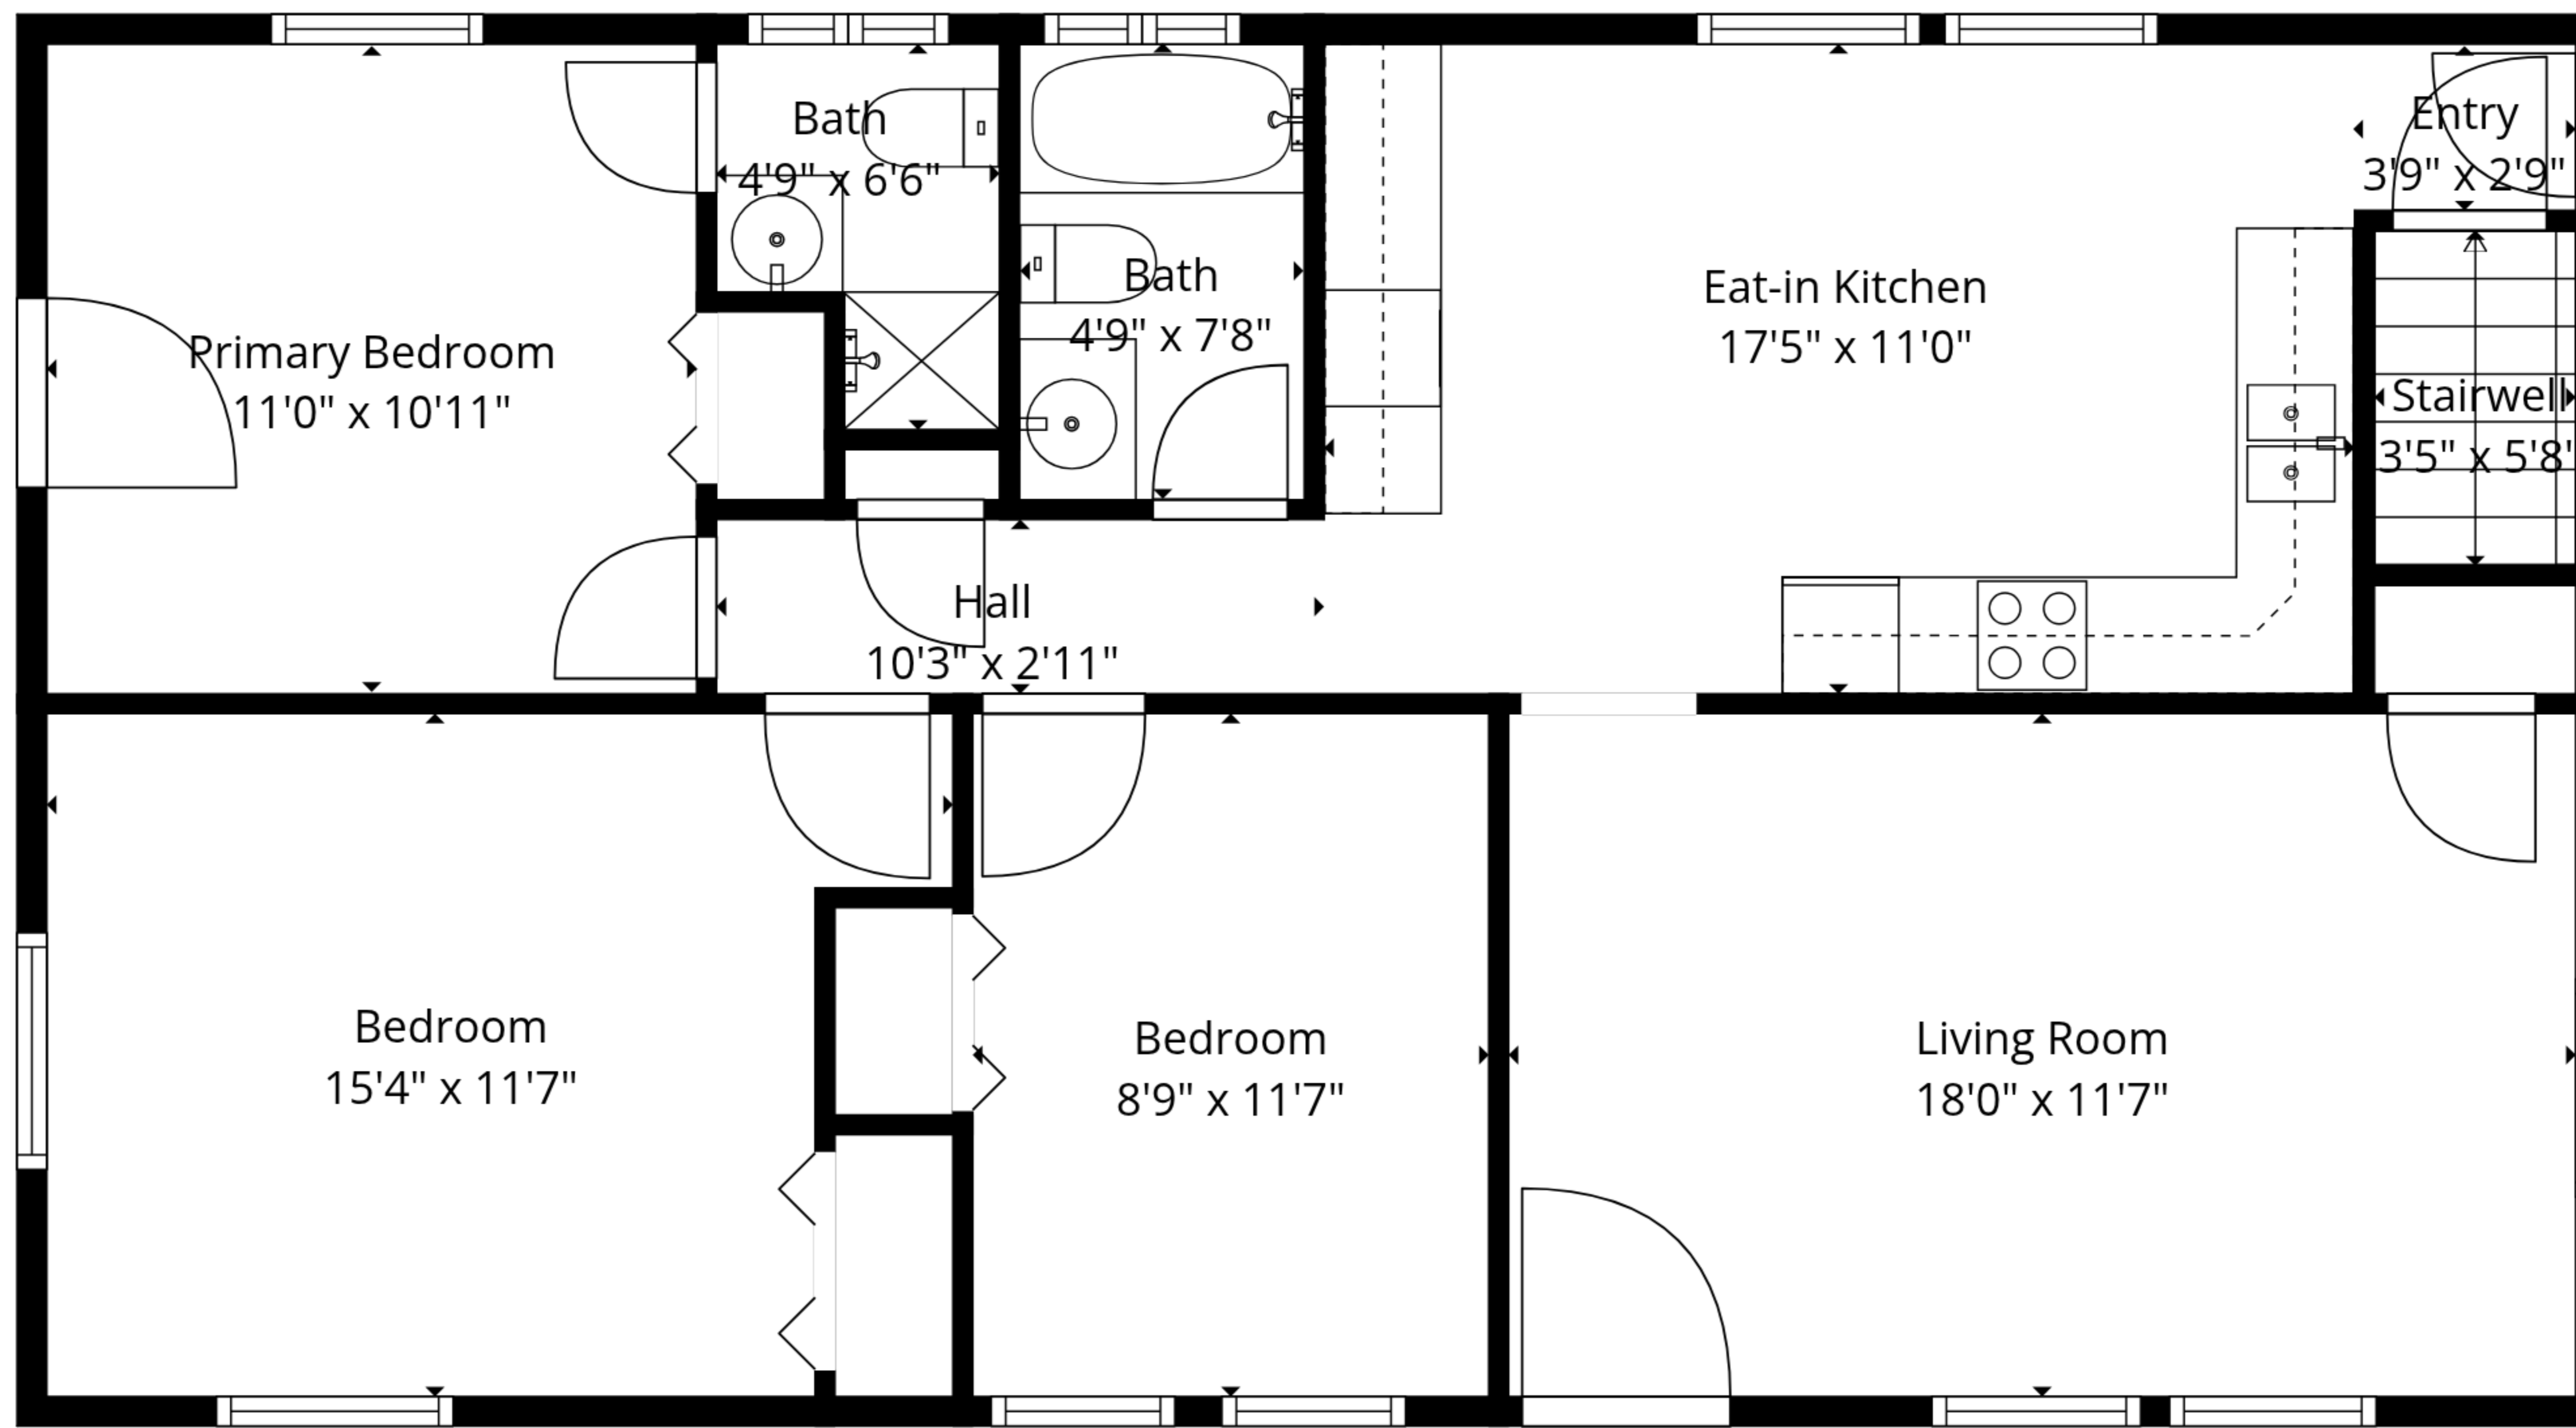

Basement  
42'9" x 22'10"

VILLA VIEWS

Sizes And Dimensions Are Approximate. Actual May Vary.

**VILLA VIEWS**

Sizes And Dimensions Are Approximate. Actual May Vary.

1st Floor

Basement

VILLA VIEWS

Sizes And Dimensions Are Approximate. Actual May Vary.