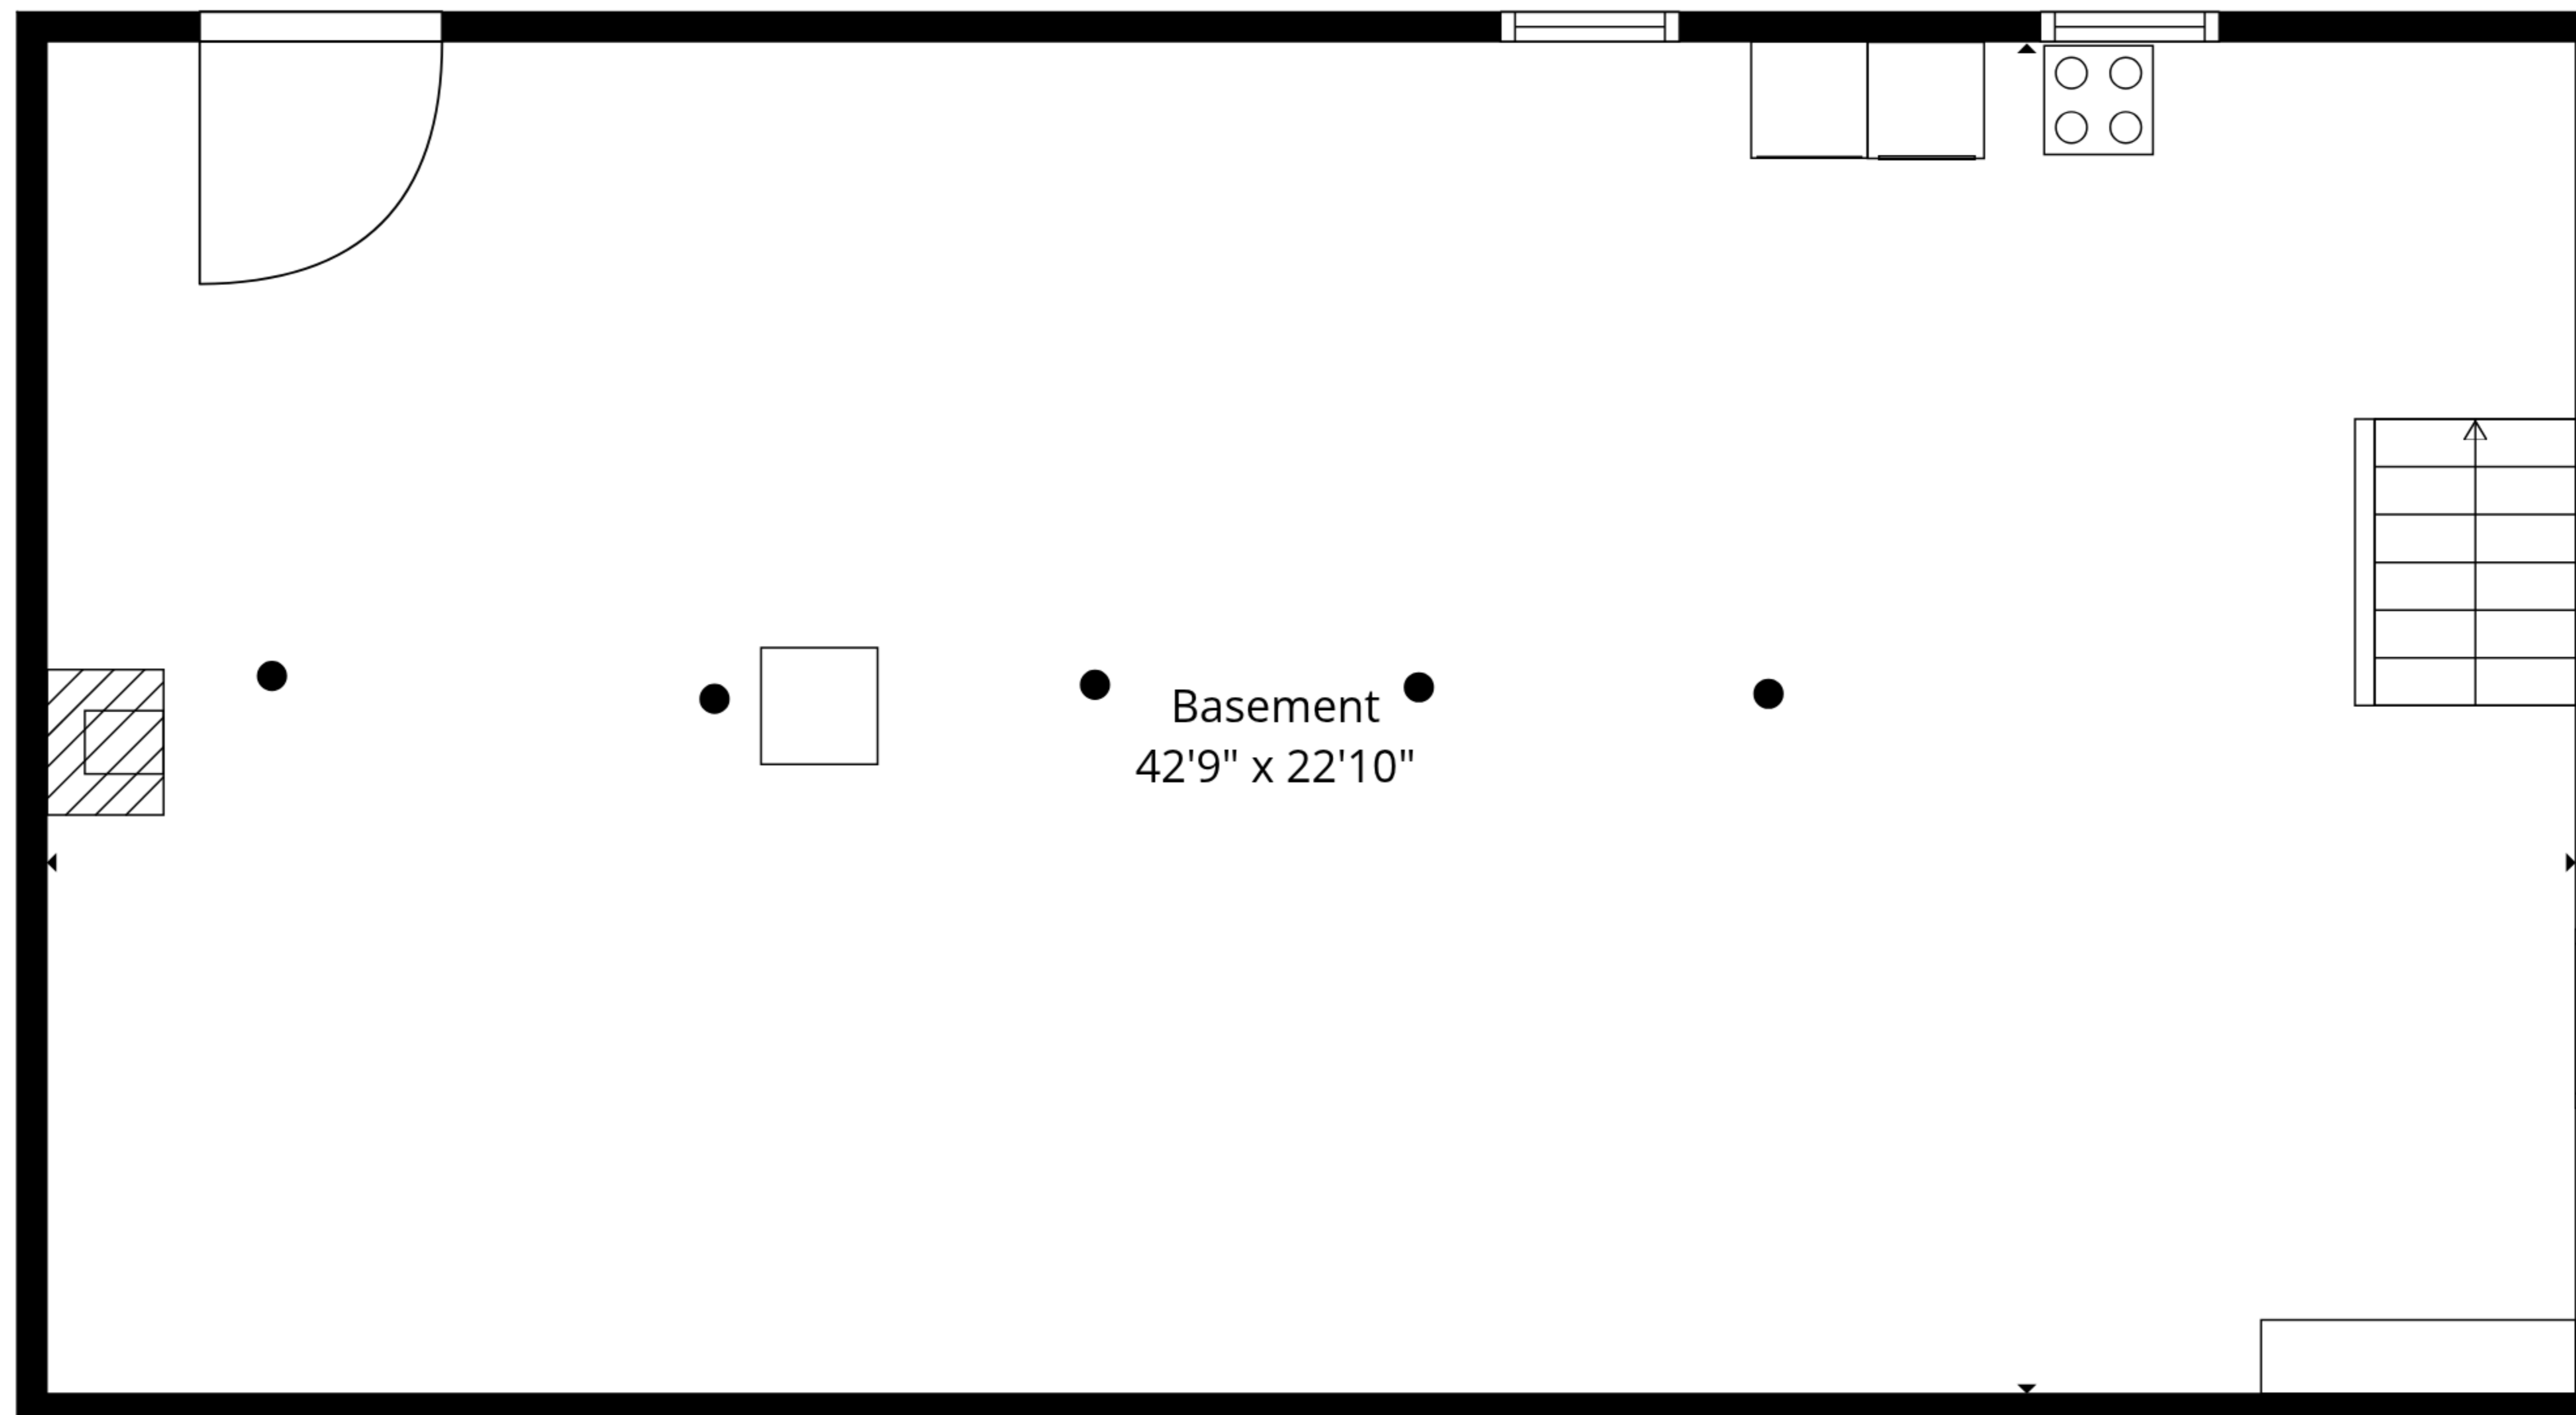

Basement  
42'9" x 22'10"

VILLA VIEWS

Sizes And Dimensions Are Approximate. Actual May Vary.

**VILLA VIEWS**

Sizes And Dimensions Are Approximate. Actual May Vary.

1st Floor

Basement

VILLA VIEWS

Sizes And Dimensions Are Approximate. Actual May Vary.