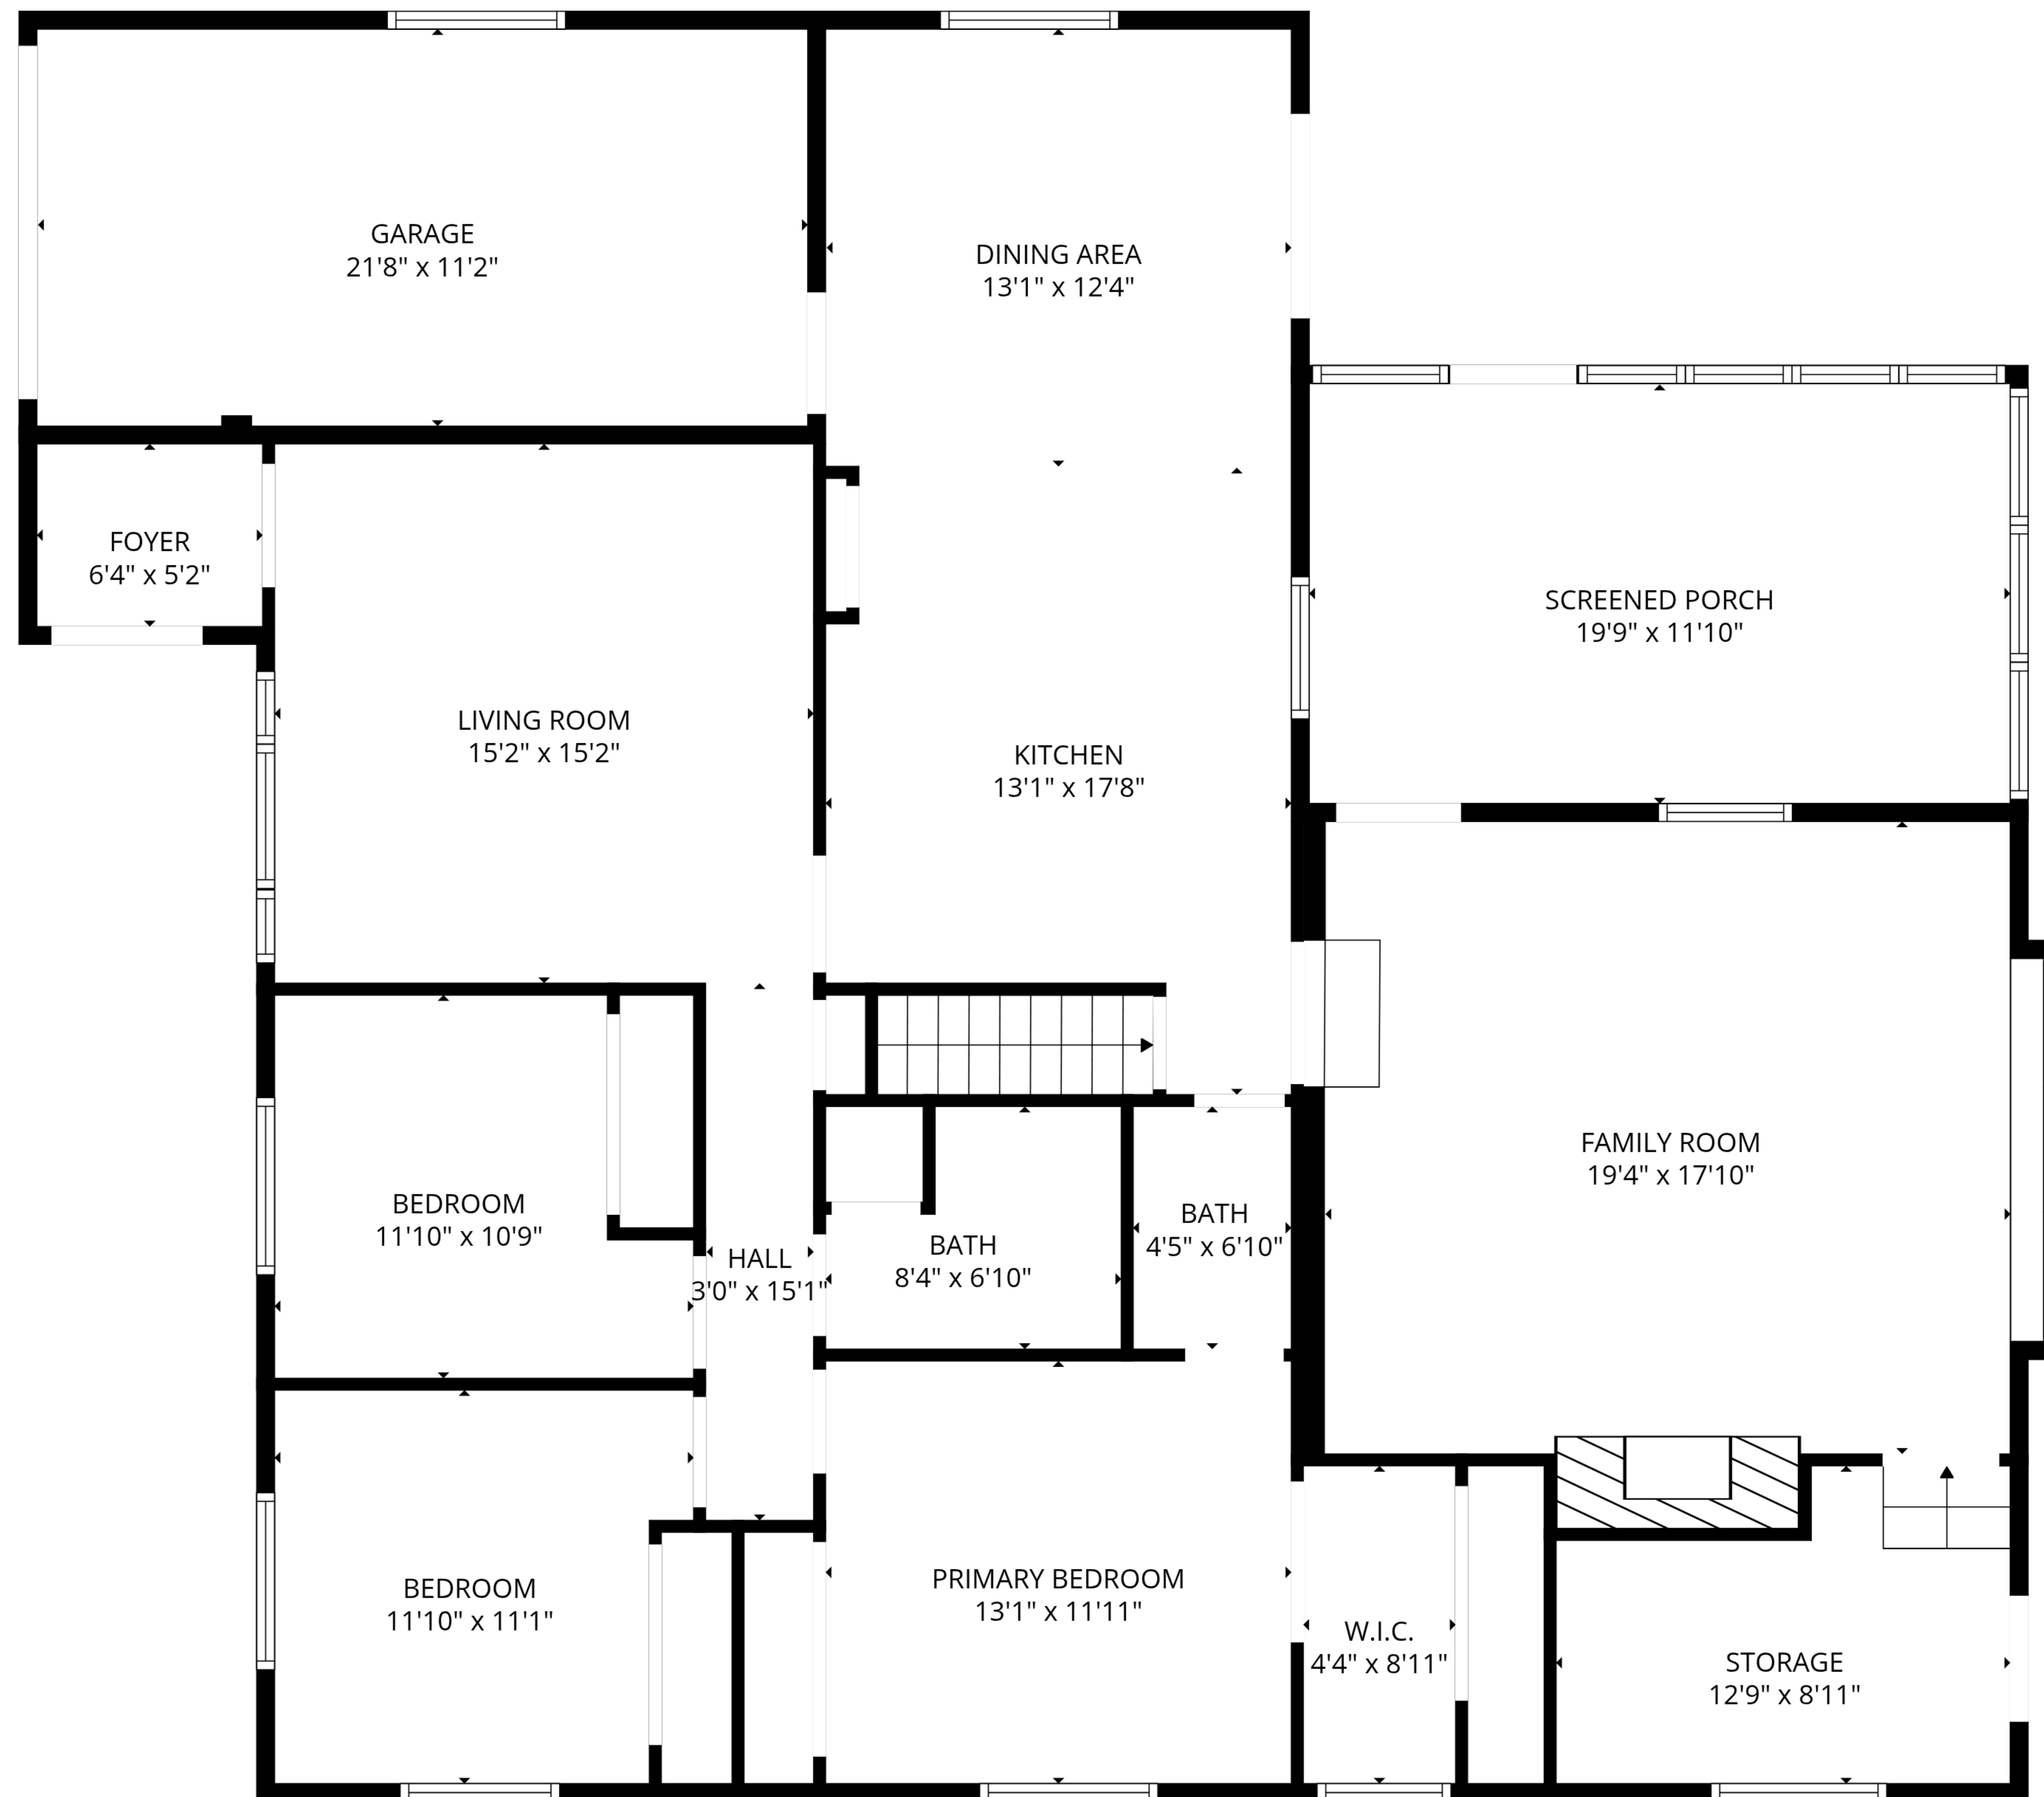

TOTAL: 2354 sq. ft

Basement 1: 626 sq. ft, 1st floor: 1728 sq. ft

EXCLUDED AREAS: UNDEFINED: 27 sq. ft, UTILITY: 426 sq. ft, STORAGE: 99 sq. ft,
 SCREENED PORCH: 234 sq. ft, GARAGE: 243 sq. ft, WALLS: 207 sq. ft

Basement 1

1st floor

TOTAL: 2354 sq. ft
 Basement 1: 626 sq. ft, 1st floor: 1728 sq. ft
 EXCLUDED AREAS: UNDEFINED: 27 sq. ft, UTILITY: 426 sq. ft, STORAGE: 99 sq. ft,
 SCREENED PORCH: 234 sq. ft, GARAGE: 243 sq. ft, WALLS: 207 sq. ft