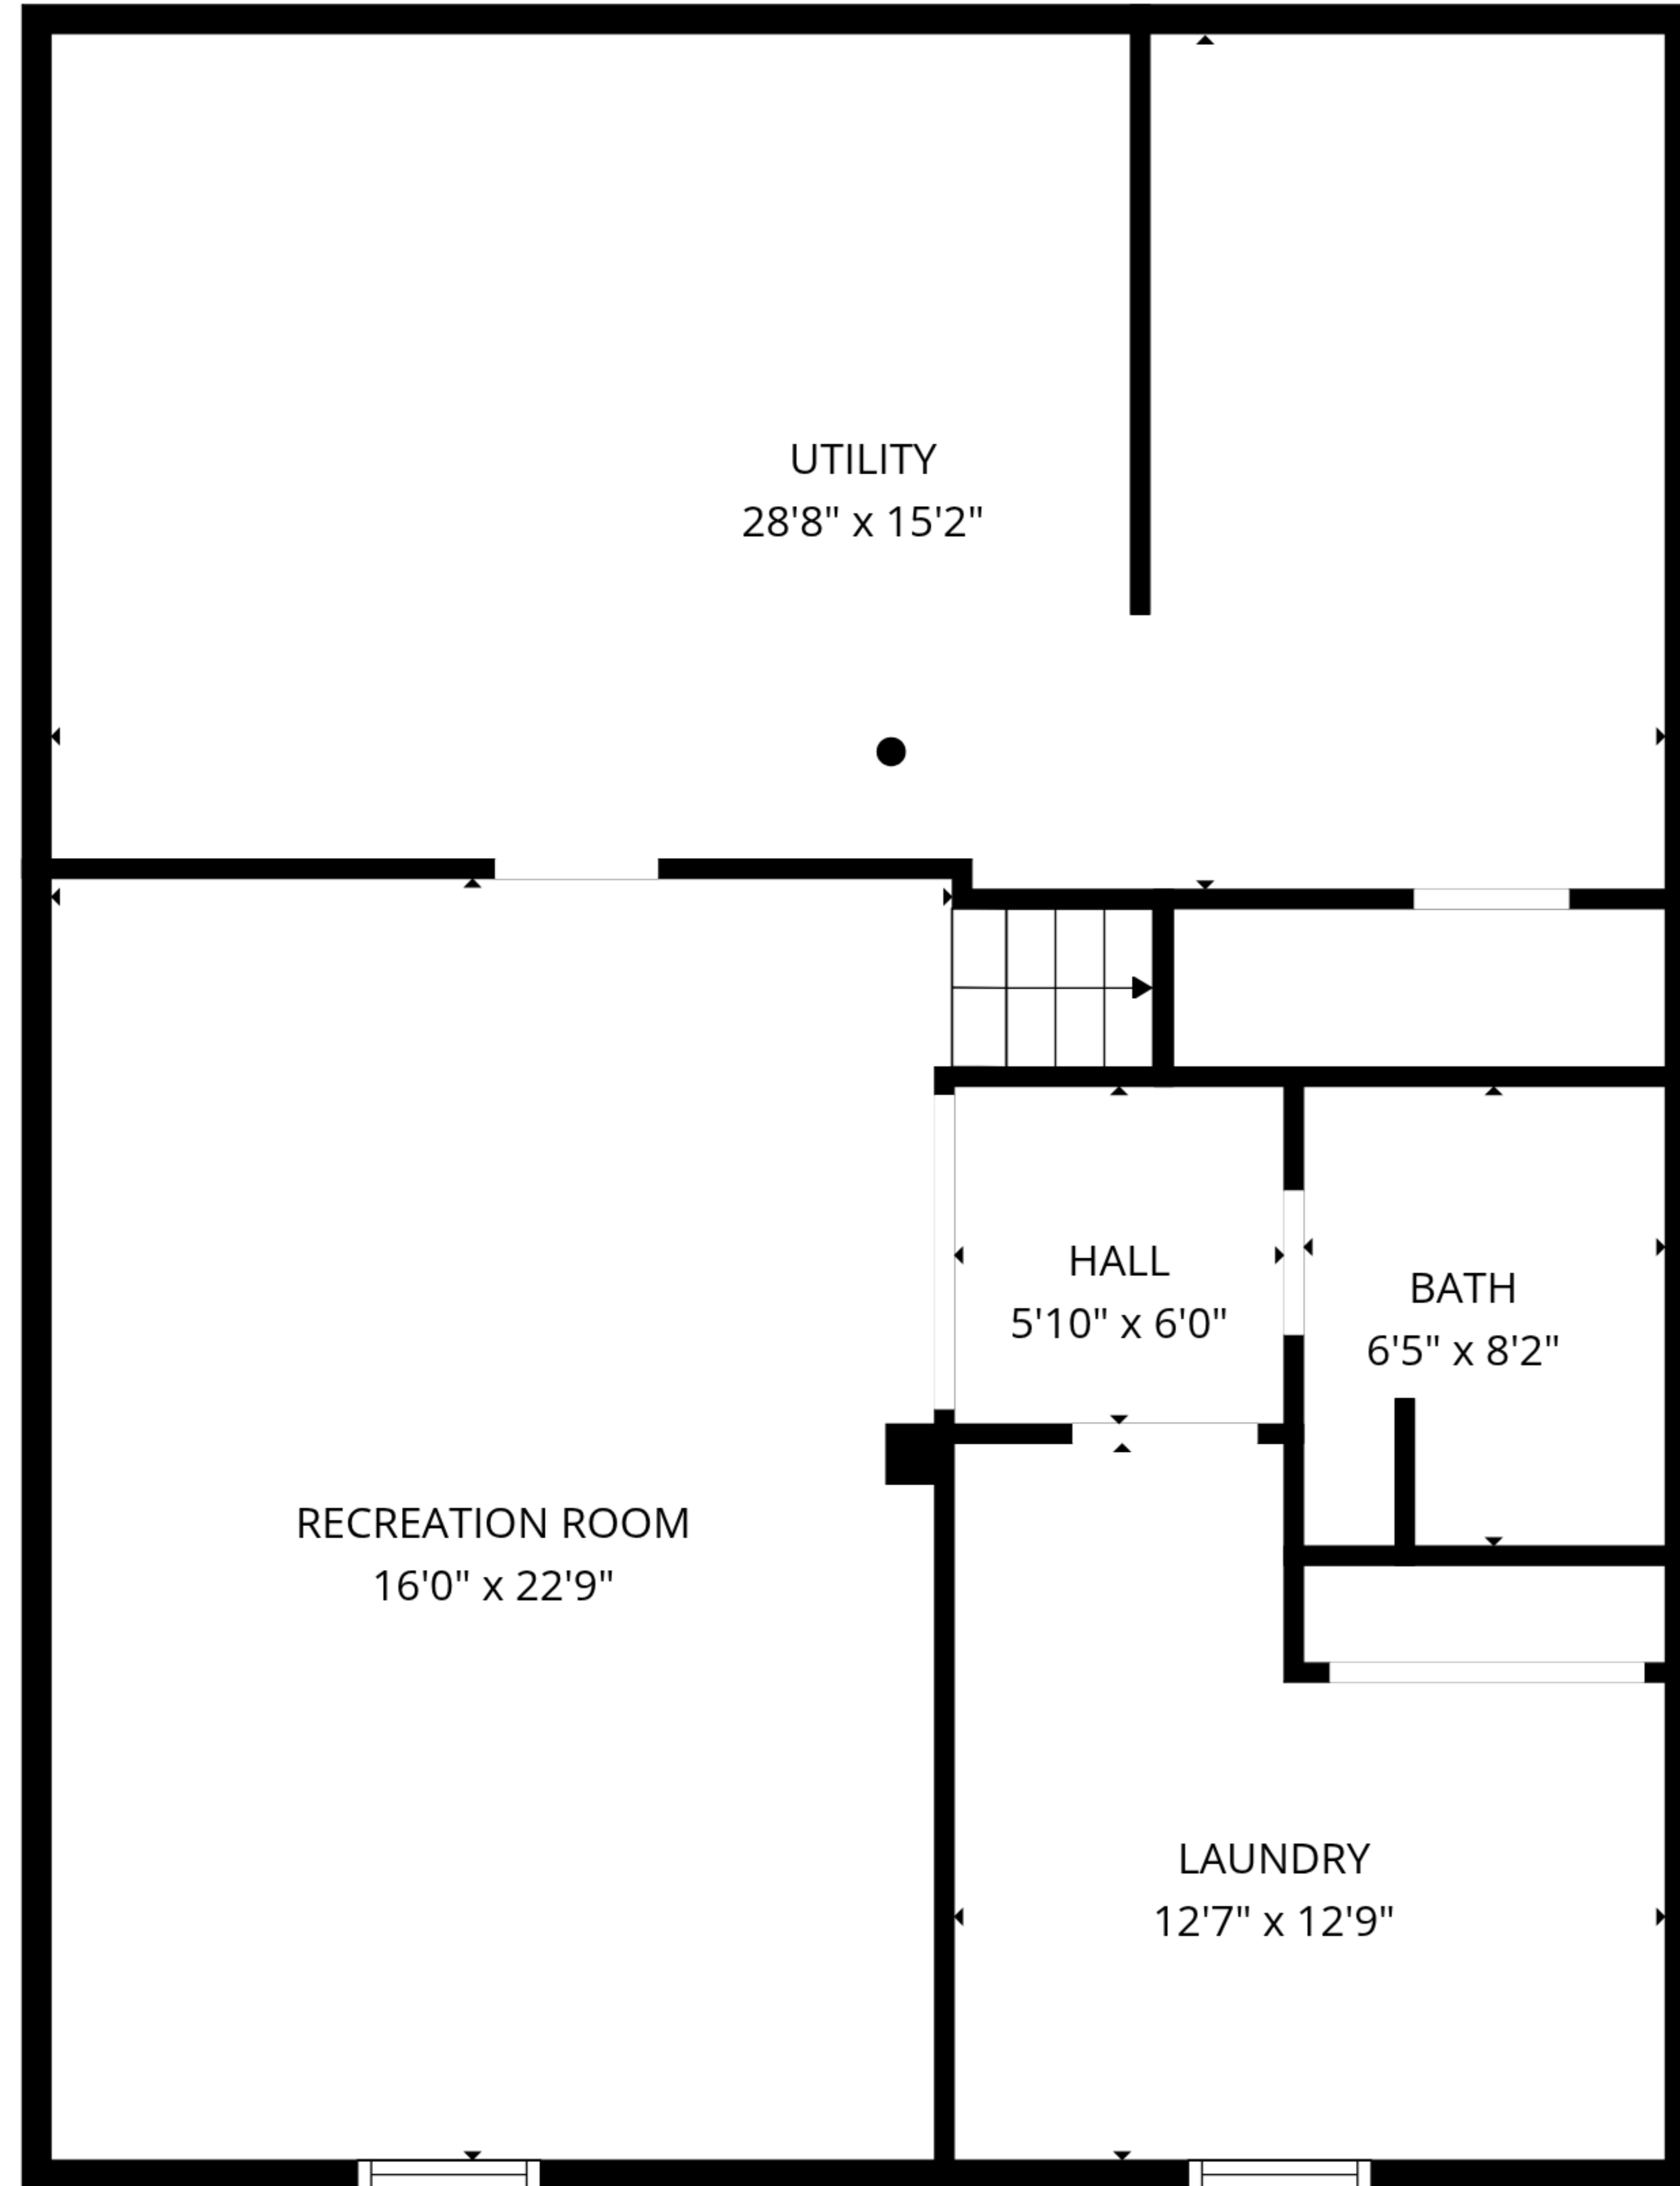

TOTAL: 2354 sq. ft

Basement 1: 626 sq. ft, 1st floor: 1728 sq. ft

EXCLUDED AREAS: UNDEFINED: 27 sq. ft, UTILITY: 426 sq. ft, STORAGE: 99 sq. ft,
 SCREENED PORCH: 234 sq. ft, GARAGE: 243 sq. ft, WALLS: 207 sq. ft

Basement 1

1st floor

TOTAL: 2354 sq. ft
 Basement 1: 626 sq. ft, 1st floor: 1728 sq. ft
 EXCLUDED AREAS: UNDEFINED: 27 sq. ft, UTILITY: 426 sq. ft, STORAGE: 99 sq. ft,
 SCREENED PORCH: 234 sq. ft, GARAGE: 243 sq. ft, WALLS: 207 sq. ft