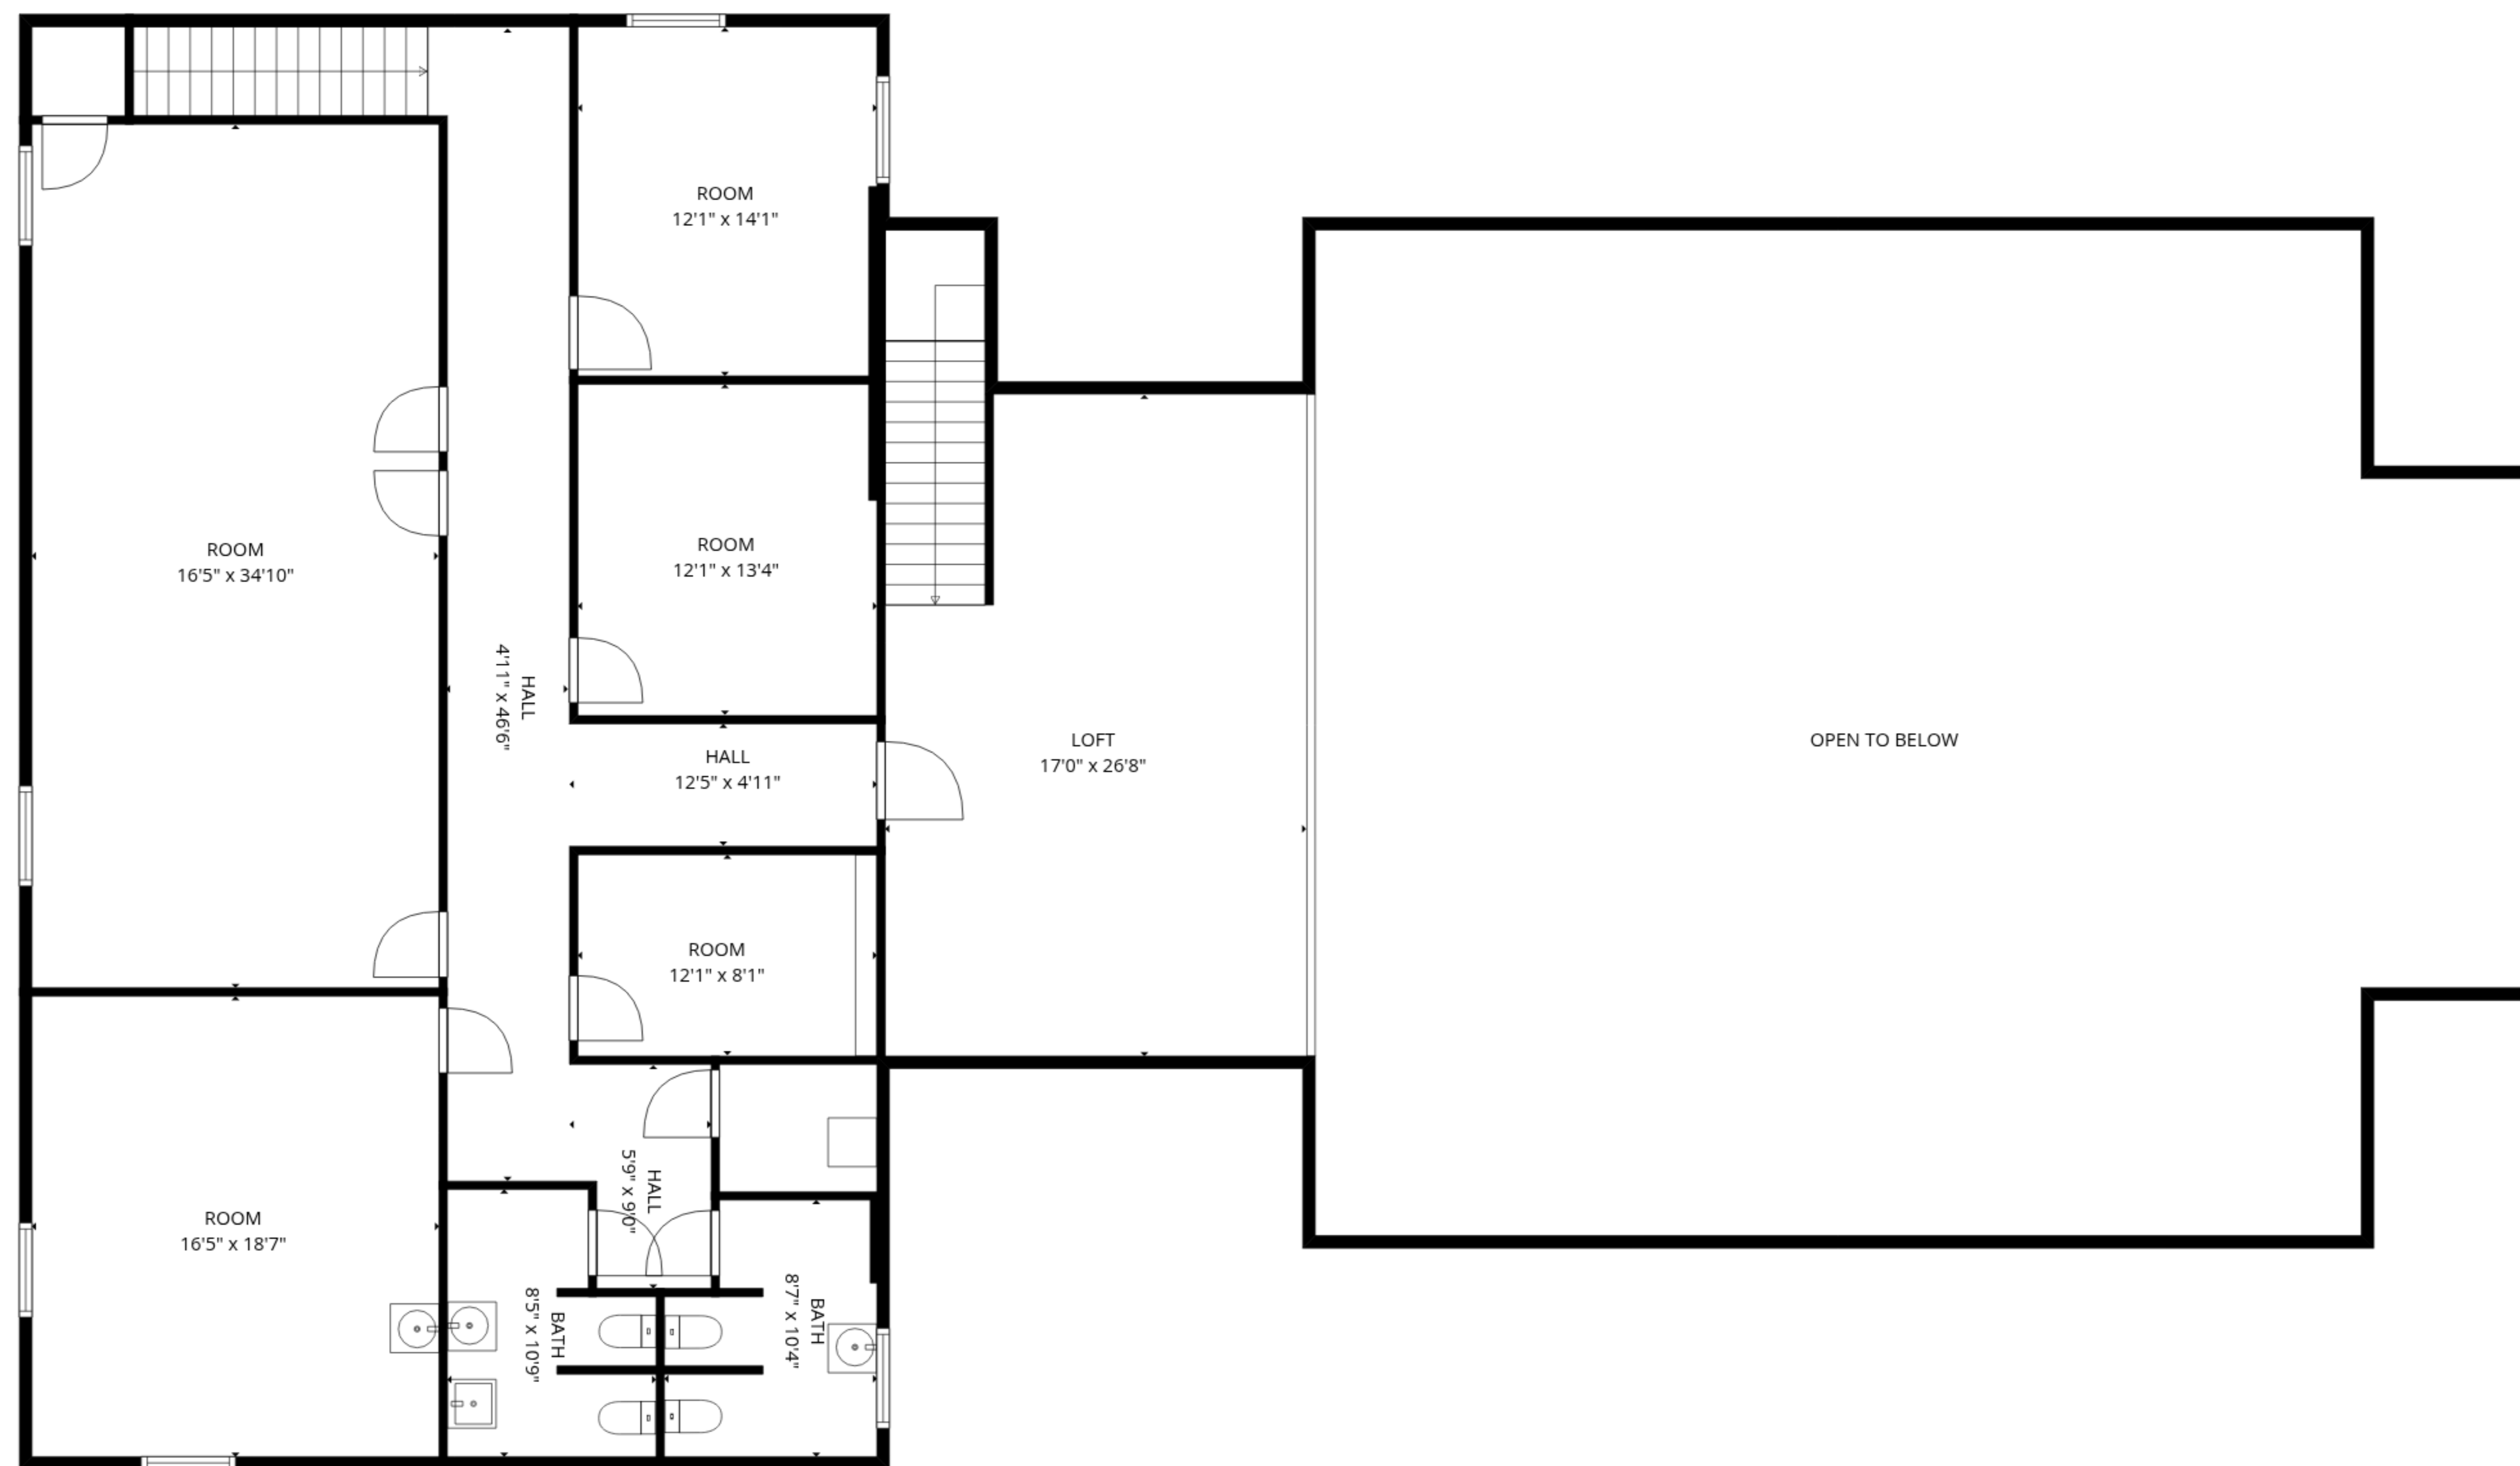

TOTAL: 7021 sq. ft
 Basement: 4582 sq. ft, 1st floor: 2439 sq. ft
 EXCLUDED AREAS: UTILITY: 59 sq. ft, ROOM: 169 sq. ft, UNDEFINED: 45 sq. ft,
 OPEN TO BELOW: 1856 sq. ft, WALLS: 337 sq. ft

TOTAL: 7021 sq. ft

Basement: 4582 sq. ft, 1st floor: 2439 sq. ft

EXCLUDED AREAS: UTILITY: 59 sq. ft, ROOM: 169 sq. ft, UNDEFINED: 45 sq. ft,

OPEN TO BELOW: 1856 sq. ft, WALLS: 337 sq. ft

TOTAL: 7021 sq. ft
 Basement: 4582 sq. ft, 1st floor: 2439 sq. ft
 EXCLUDED AREAS: UTILITY: 59 sq. ft, ROOM: 169 sq. ft, UNDEFINED: 45 sq. ft,
 OPEN TO BELOW: 1856 sq. ft, WALLS: 337 sq. ft