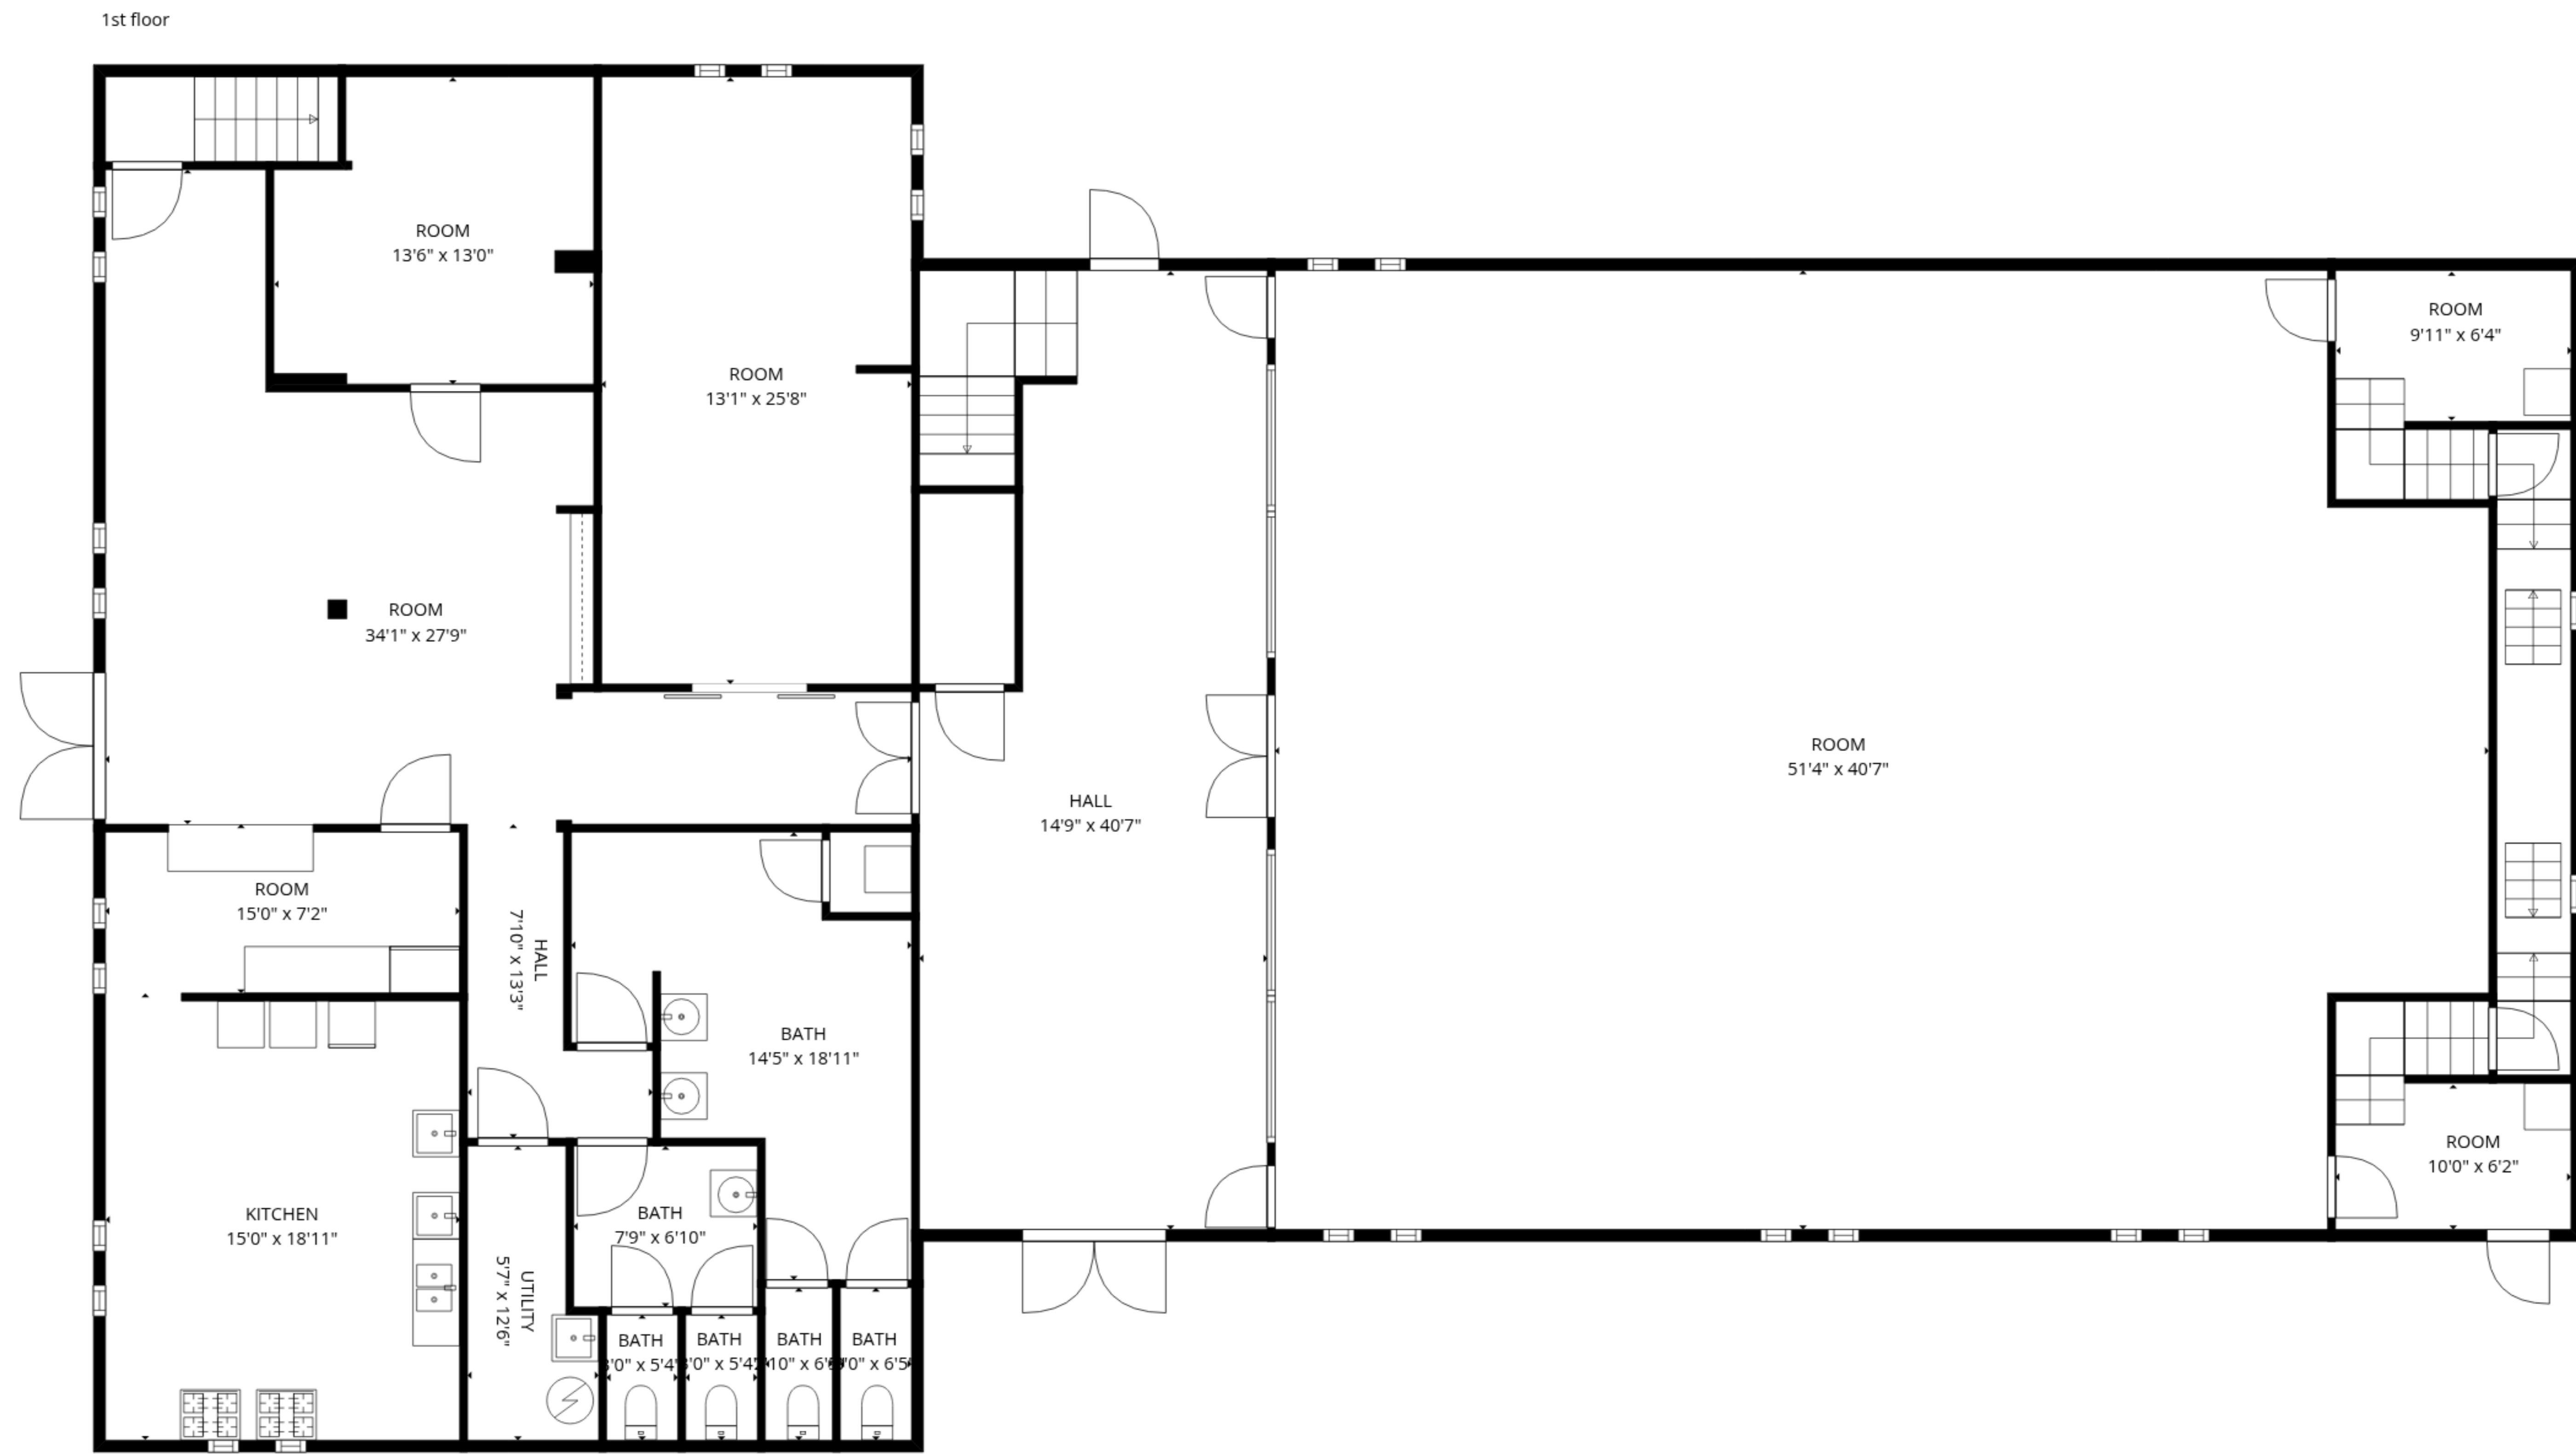

TOTAL: 7021 sq. ft
 Basement: 4582 sq. ft, 1st floor: 2439 sq. ft
 EXCLUDED AREAS: UTILITY: 59 sq. ft, ROOM: 169 sq. ft, UNDEFINED: 45 sq. ft,
 OPEN TO BELOW: 1856 sq. ft, WALLS: 337 sq. ft

TOTAL: 7021 sq. ft

Basement: 4582 sq. ft, 1st floor: 2439 sq. ft

EXCLUDED AREAS: UTILITY: 59 sq. ft, ROOM: 169 sq. ft, UNDEFINED: 45 sq. ft,

OPEN TO BELOW: 1856 sq. ft, WALLS: 337 sq. ft

TOTAL: 7021 sq. ft
 Basement: 4582 sq. ft, 1st floor: 2439 sq. ft
 EXCLUDED AREAS: UTILITY: 59 sq. ft, ROOM: 169 sq. ft, UNDEFINED: 45 sq. ft,
 OPEN TO BELOW: 1856 sq. ft, WALLS: 337 sq. ft