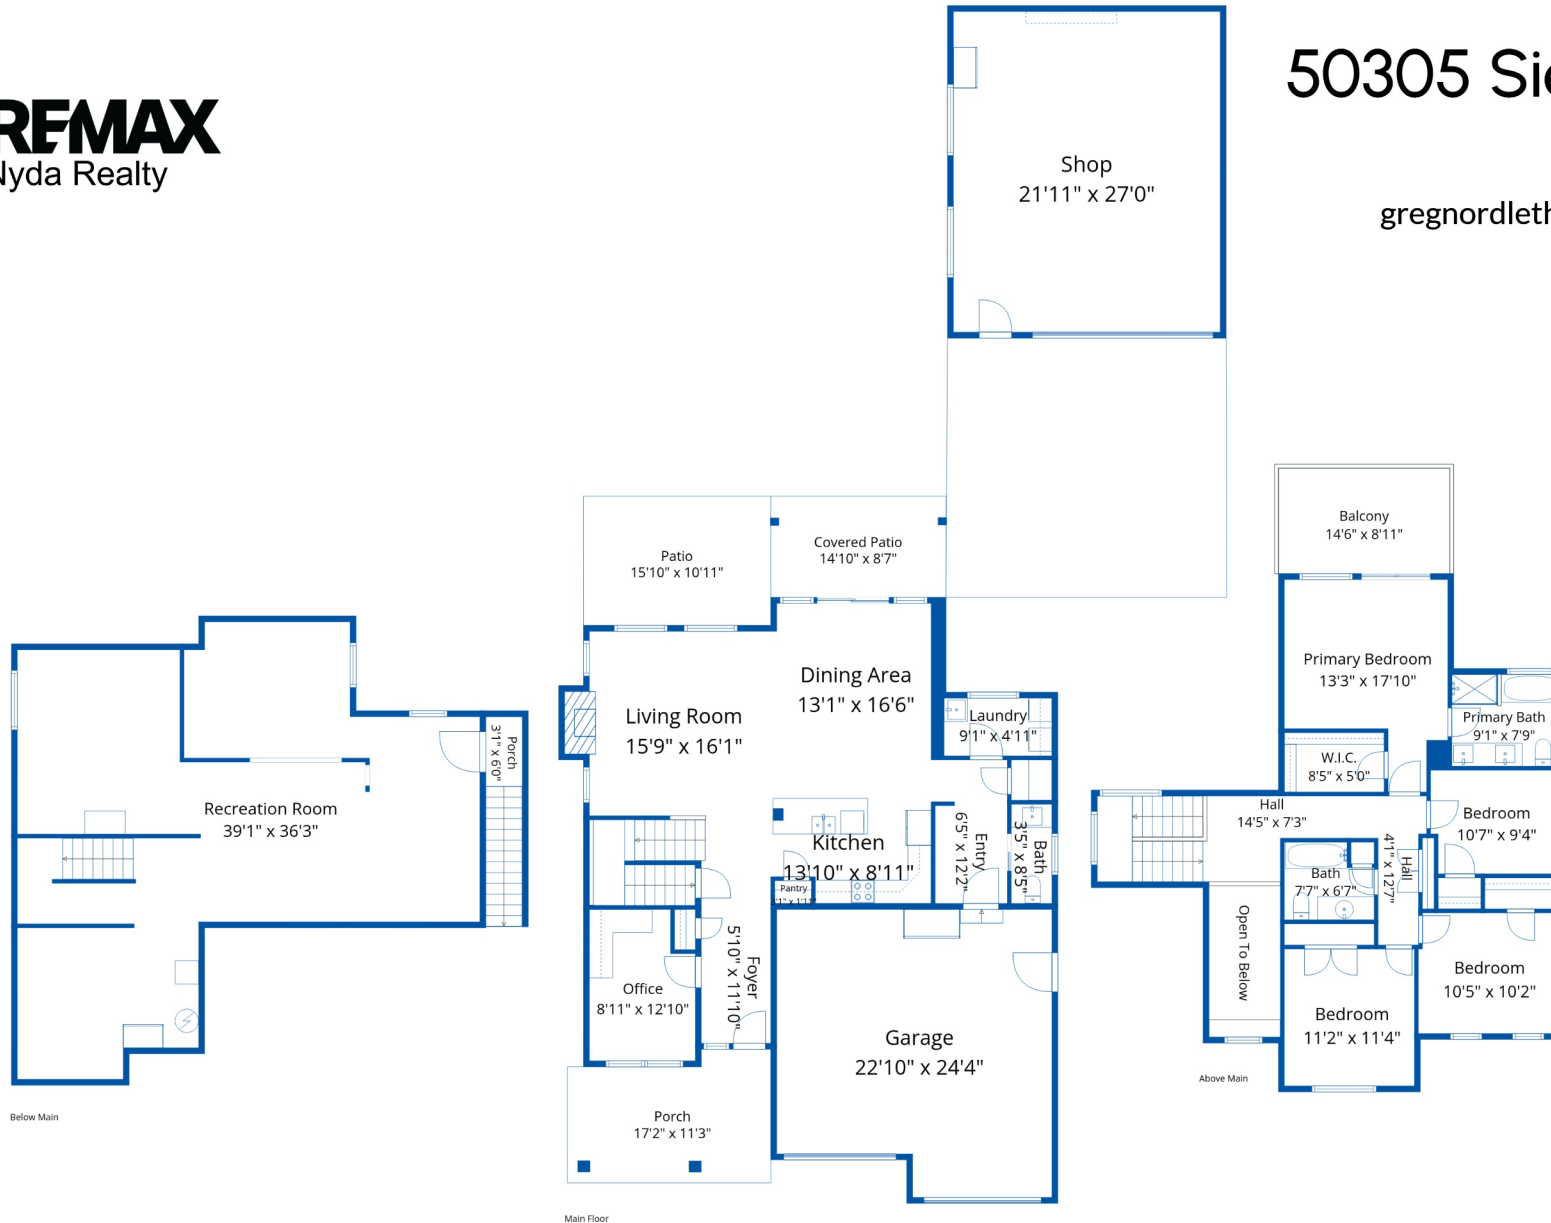

50305 Sienna Ave

Greg Nord-Leth
604-316-4140

gregnordlethrealtor@gmail.com

Estimated Areas:

Below Main: 1130 sq. ft

Main Floor: 1204 sq. ft

Above Main: 1059 sq. ft

Total: 3393 Sq. Ft

Estimated Areas:

Below Main: 1130 sq. ft

Main Floor: 1204 sq. ft

Above Main: 1059 sq. ft

Total: 3393 Sq. Ft

Estimated Areas:

Below Main: 1130 sq. ft

Main Floor: 1204 sq. ft

Above Main: 1059 sq. ft

Total: 3393 Sq. Ft