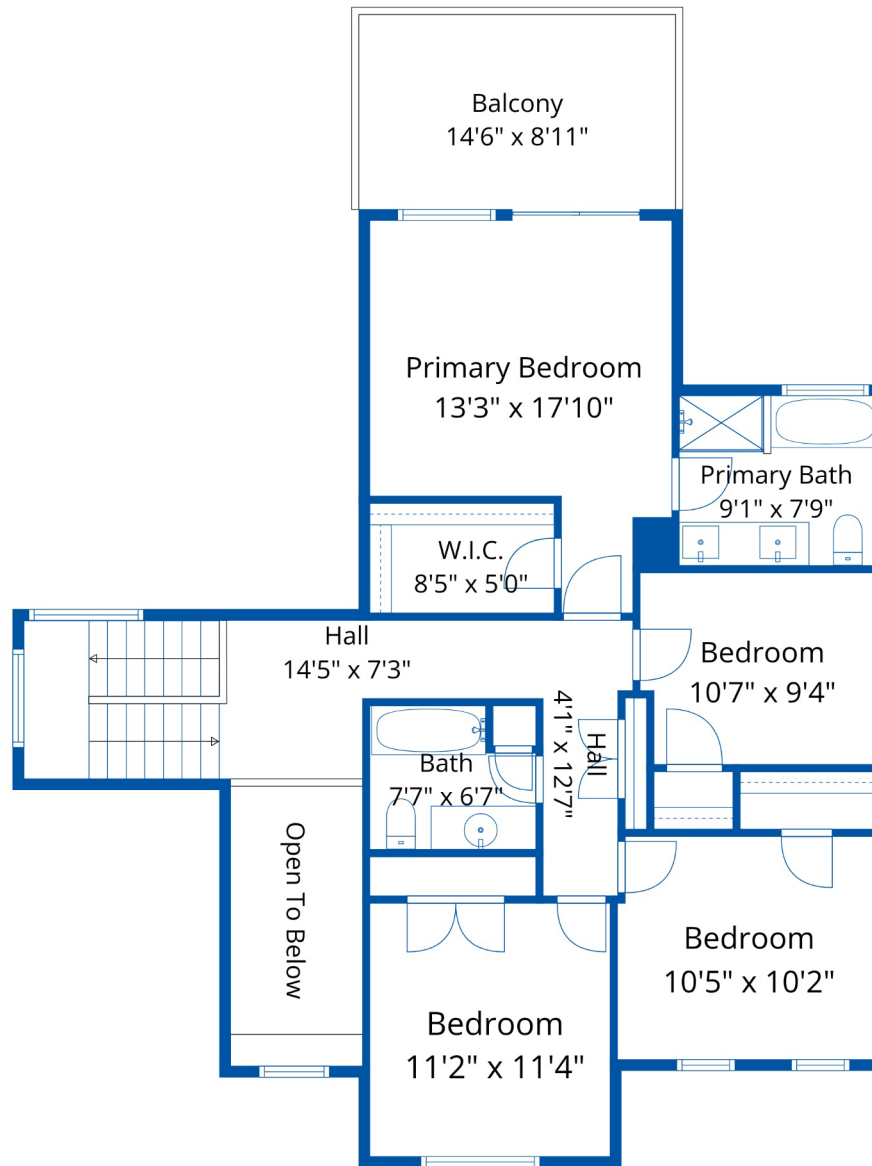

50305 Sienna Ave

Greg Nord-Leth
604-316-4140

gregnordlethrealtor@gmail.com

Estimated Areas:

Below Main: 1130 sq. ft

Main Floor: 1204 sq. ft

Above Main: 1059 sq. ft

Total: 3393 Sq. Ft

Estimated Areas:

Below Main: 1130 sq. ft

Main Floor: 1204 sq. ft

Above Main: 1059 sq. ft

Total: 3393 Sq. Ft

Estimated Areas:

Below Main: 1130 sq. ft

Main Floor: 1204 sq. ft

Above Main: 1059 sq. ft

Total: 3393 Sq. Ft