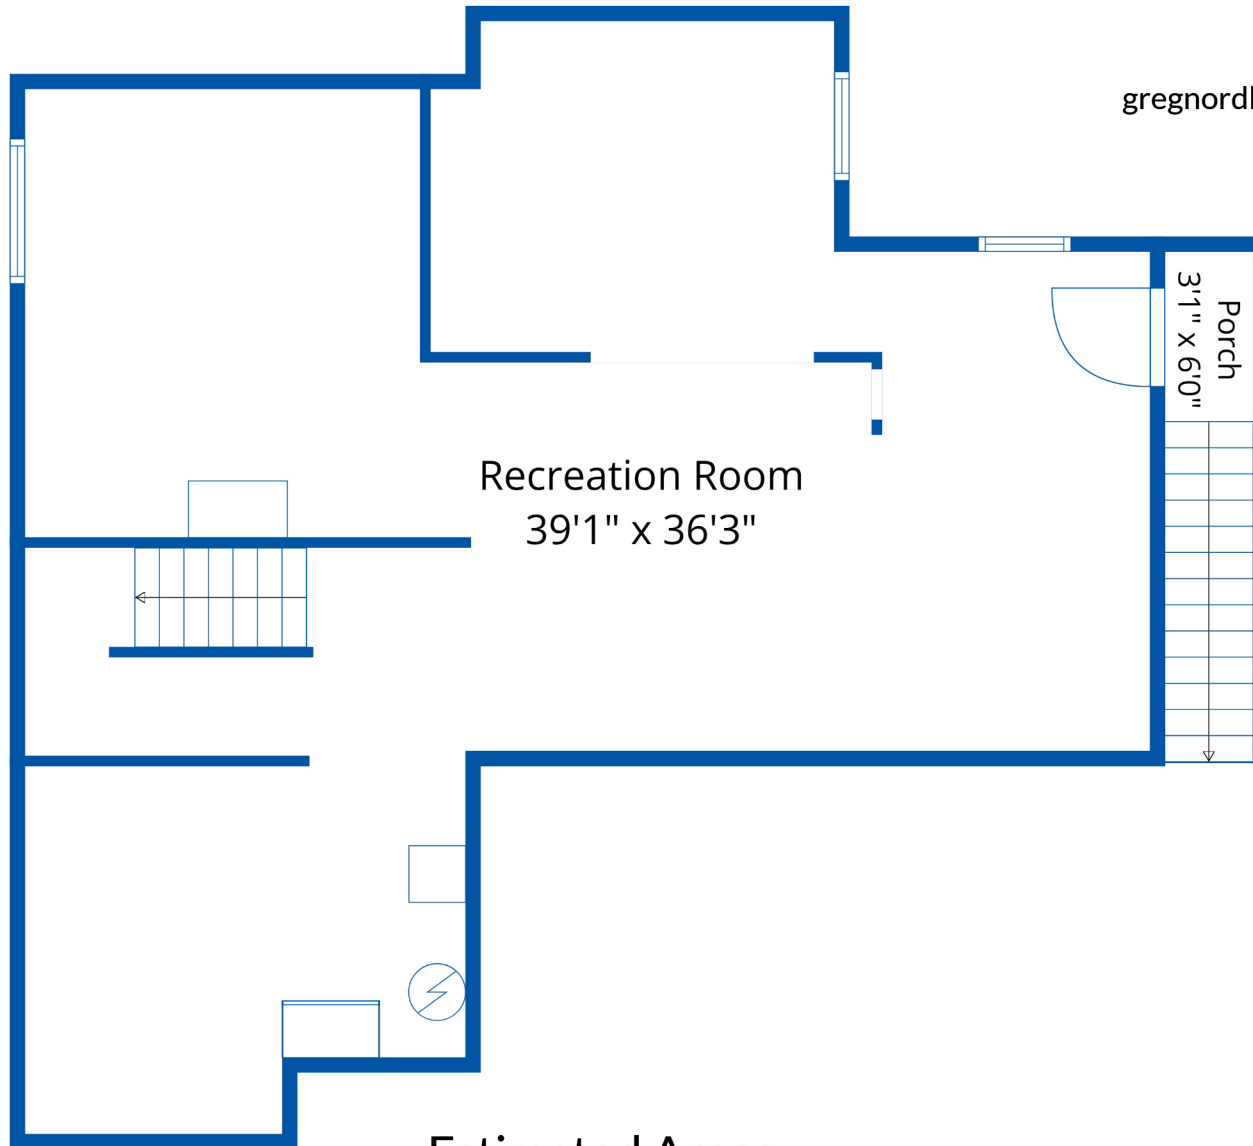

50305 Sienna Ave

Greg Nord-Leth
604-316-4140

gregnordlethrealtor@gmail.com

Estimated Areas:

Below Main: 1130 sq. ft

Main Floor: 1204 sq. ft

Above Main: 1059 sq. ft

Total: 3393 Sq. Ft

Estimated Areas:

Below Main: 1130 sq. ft

Main Floor: 1204 sq. ft

Above Main: 1059 sq. ft

Total: 3393 Sq. Ft

Estimated Areas:

Below Main: 1130 sq. ft

Main Floor: 1204 sq. ft

Above Main: 1059 sq. ft

Total: 3393 Sq. Ft