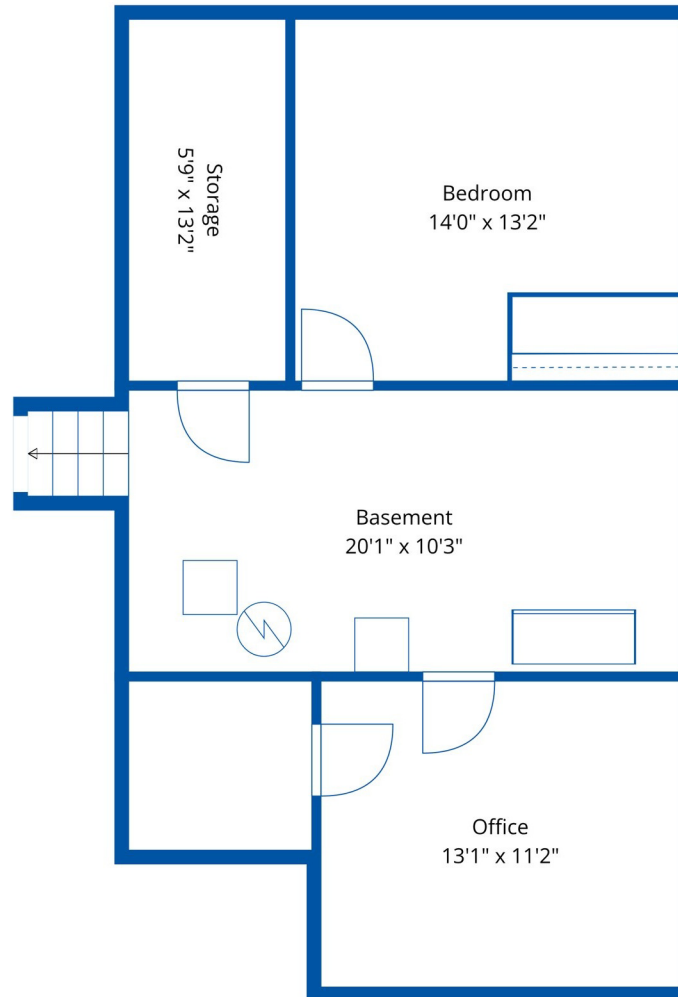

45201 Redwood Ave

Crystal De Jager Personal Real Estate Corporation

604-793-6488

crystalcdejager@gmail.com

Estimated Areas:

Below Main: 745 sq. ft (369 sq. ft unfinished)

Main Floor: 1296 sq. ft

Above Main: 755 sq. ft

Total: 2796 Sq. Ft (369 Sq. Ft Unfinished)

45201 Redwood Ave

Crystal De Jager Personal Real Estate Corporation

604-793-6488

crystalcdejager@gmail.com

Estimated Areas:

Below Main: 745 sq. ft (369 sq. ft unfinished)

Main Floor: 1296 sq. ft

Above Main: 755 sq. ft

Total: 2796 Sq. Ft (369 Sq. Ft Unfinished)

45201 Redwood Ave

Crystal De Jager Personal Real Estate Corporation

604-793-6488

crystalcdejager@gmail.com

Estimated Areas:

604-793-6488

crystalcdejager@gmail.com

Estimated Areas:

Below Main: 745 sq. ft (369 sq. ft unfinished)

Main Floor: 1296 sq. ft

Above Main: 755 sq. ft

Total: 2796 Sq. Ft (369 Sq. Ft Unfinished)