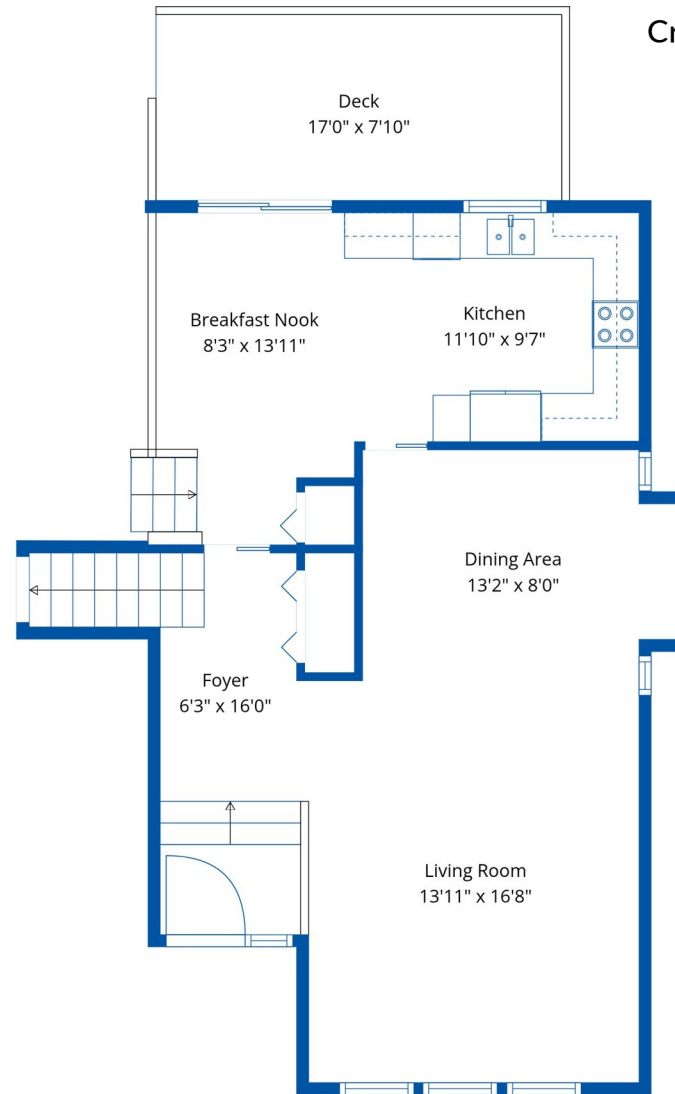

Main Floor: 1296 sq. ft

Above Main: 755 sq. ft

Total: 2796 Sq. Ft (369 Sq. Ft Unfinished)

45201 Redwood Ave

Crystal De Jager Personal Real Estate Corporation

604-793-6488

crystalcdejager@gmail.com

Estimated Areas:

Below Main: 745 sq. ft (369 sq. ft unfinished)

Main Floor: 1296 sq. ft

Above Main: 755 sq. ft

Total: 2796 Sq. Ft (369 Sq. Ft Unfinished)

45201 Redwood Ave

Crystal De Jager Personal Real Estate Corporation

604-793-6488

604-793-6488

crystalcdejager@gmail.com

Estimated Areas:

Below Main: 745 sq. ft (369 sq. ft unfinished)

Main Floor: 1296 sq. ft

Above Main: 755 sq. ft

Total: 2796 Sq. Ft (369 Sq. Ft Unfinished)