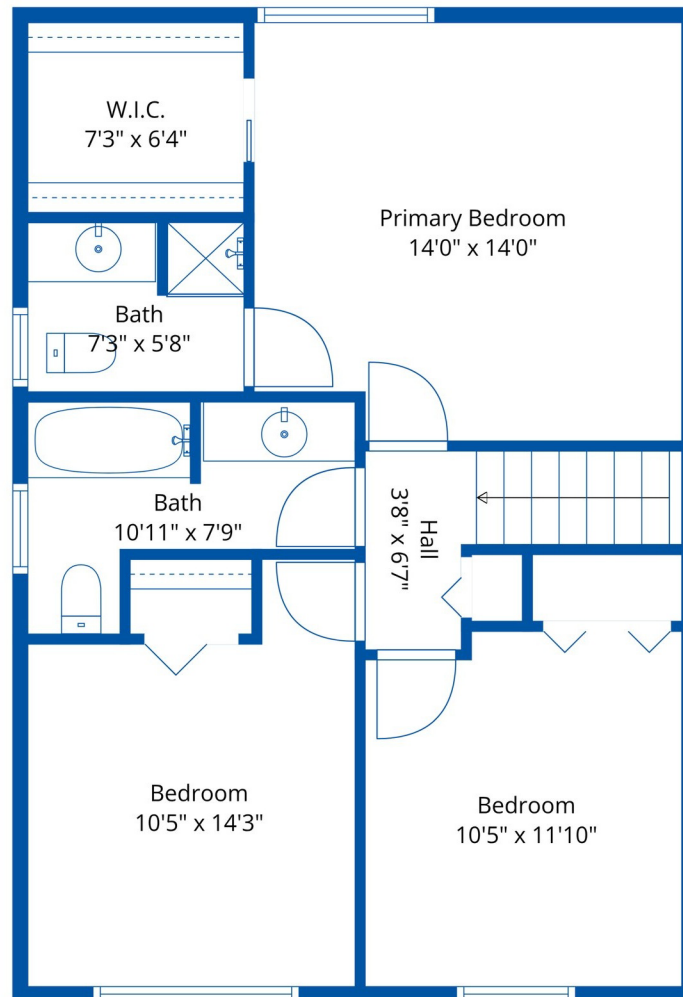

Below Main: 745 sq. ft (369 sq. ft unfinished)

Main Floor: 1296 sq. ft

Above Main: 755 sq. ft

Total: 2796 Sq. Ft (369 Sq. Ft Unfinished)

45201 Redwood Ave

Crystal De Jager Personal Real Estate Corporation

604-793-6488

crystalcdejager@gmail.com

Estimated Areas:

Below Main: 745 sq. ft (369 sq. ft unfinished)

Main Floor: 1296 sq. ft

Above Main: 755 sq. ft

Total: 2796 Sq. Ft (369 Sq. Ft Unfinished)

45201 Redwood Ave

Crystal De Jager Personal Real Estate Corporation

604-793-6488

crystalcdejager@gmail.com

Estimated Areas:

Below Main: 745 sq. ft (369 sq. ft unfinished)

Main Floor: 1296 sq. ft

Above Main: 755 sq. ft

Total: 2796 Sq. Ft (369 Sq. Ft Unfinished)