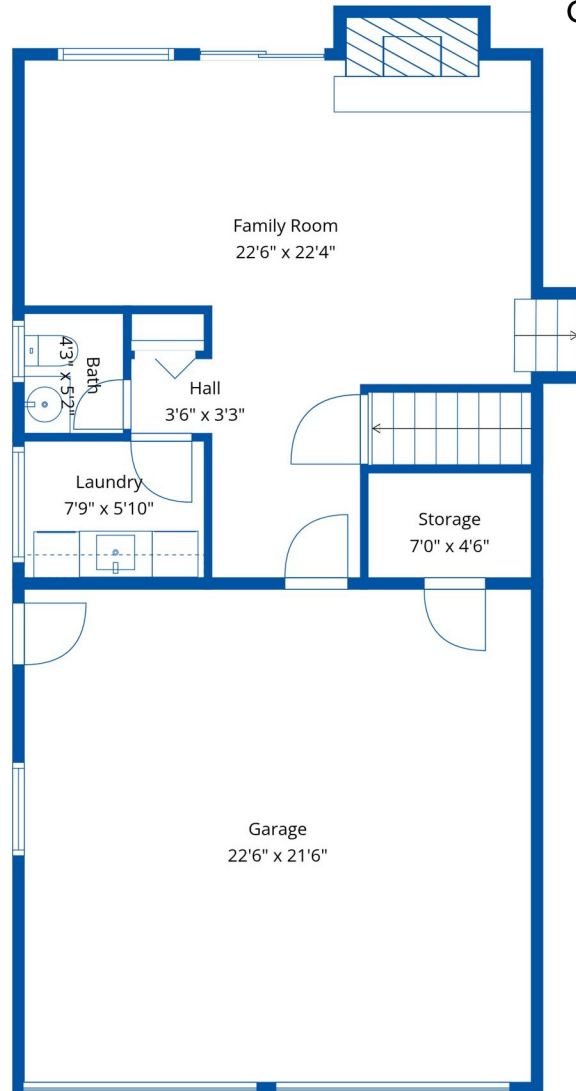

Total: 2796 Sq. Ft (369 Sq. Ft Unfinished)

45201 Redwood Ave

Crystal De Jager Personal Real Estate Corporation

604-793-6488

crystalcdejager@gmail.com

Estimated Areas:

Below Main: 745 sq. ft (369 sq. ft unfinished)

Main Floor: 1296 sq. ft

Above Main: 755 sq. ft

Total: 2796 Sq. Ft (369 Sq. Ft Unfinished)

45201 Redwood Ave

Crystal De Jager Personal Real Estate Corporation

604-793-6488

crystalcdejager@gmail.com

Estimated Areas:

Below Main: 745 sq. ft (369 sq. ft unfinished)

Main Floor: 1296 sq. ft

Above Main: 755 sq. ft

Total: 2796 Sq. Ft (369 Sq. Ft Unfinished)

45201 Redwood Ave

Crystal De Jager Personal Real Estate Corporation

604-793-6488

604-793-6488

crystalcdejager@gmail.com

Estimated Areas:

Below Main: 745 sq. ft (369 sq. ft unfinished)

Main Floor: 1296 sq. ft

Above Main: 755 sq. ft

Total: 2796 Sq. Ft (369 Sq. Ft Unfinished)