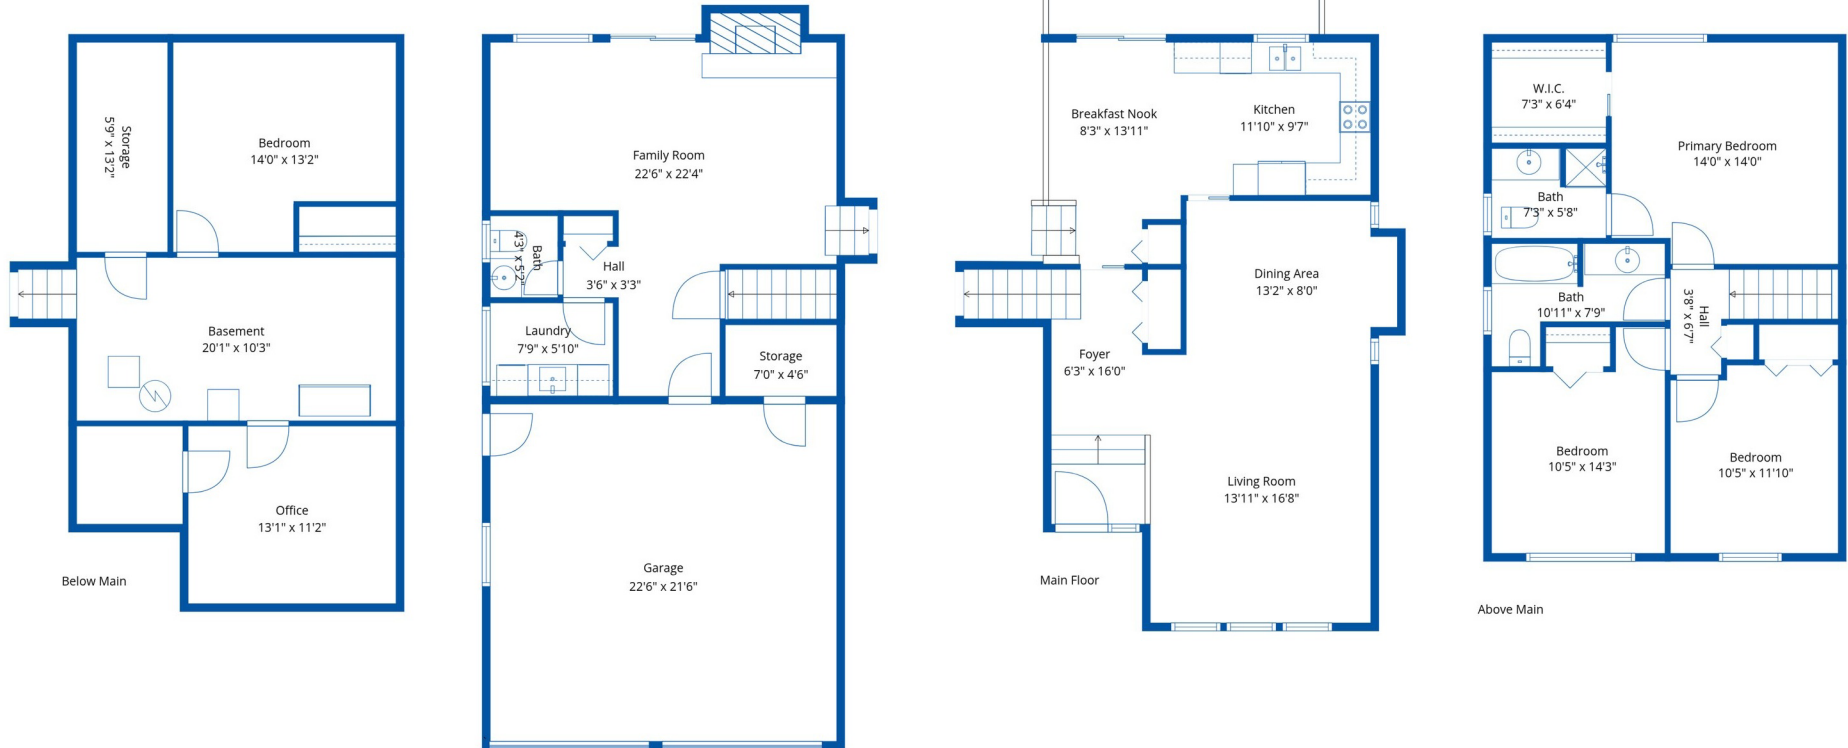

crystalcdejager@gmail.com

Estimated Areas:

Below Main: 745 sq. ft (369 sq. ft unfinished)

Main Floor: 1296 sq. ft

Above Main: 755 sq. ft

Total: 2796 Sq. Ft (369 Sq. Ft Unfinished)

45201 Redwood Ave

Crystal De Jager Personal Real Estate Corporation

604-793-6488

crystalcdejager@gmail.com

Estimated Areas:

Below Main: 745 sq. ft (369 sq. ft unfinished)

Main Floor: 1296 sq. ft

Above Main: 755 sq. ft

Total: 2796 Sq. Ft (369 Sq. Ft Unfinished)