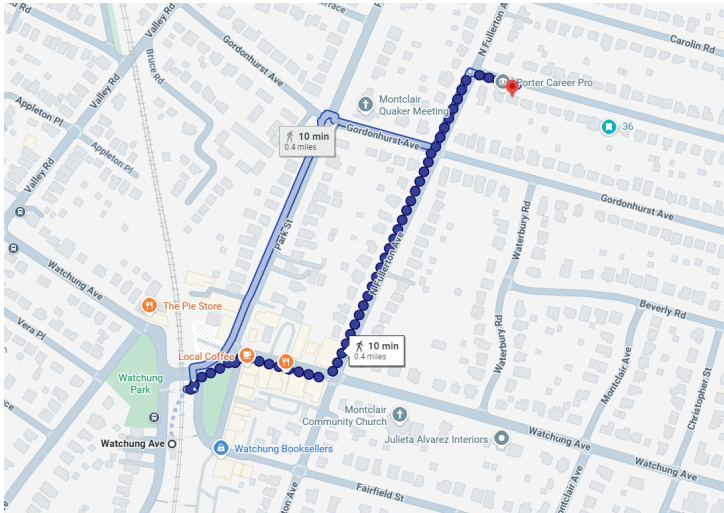

# 54 Aubrey Road, Montclair Commuting

## WALK TO THE NYC TRAIN OR BOXCAR BUS:

NJ Transit Midtown Direct to  
Penn Station: 0.4 miles to Watching Station  
Boxcar pickup at Watching Ave and Park St.

KARIN CARSON

REAL ESTATE