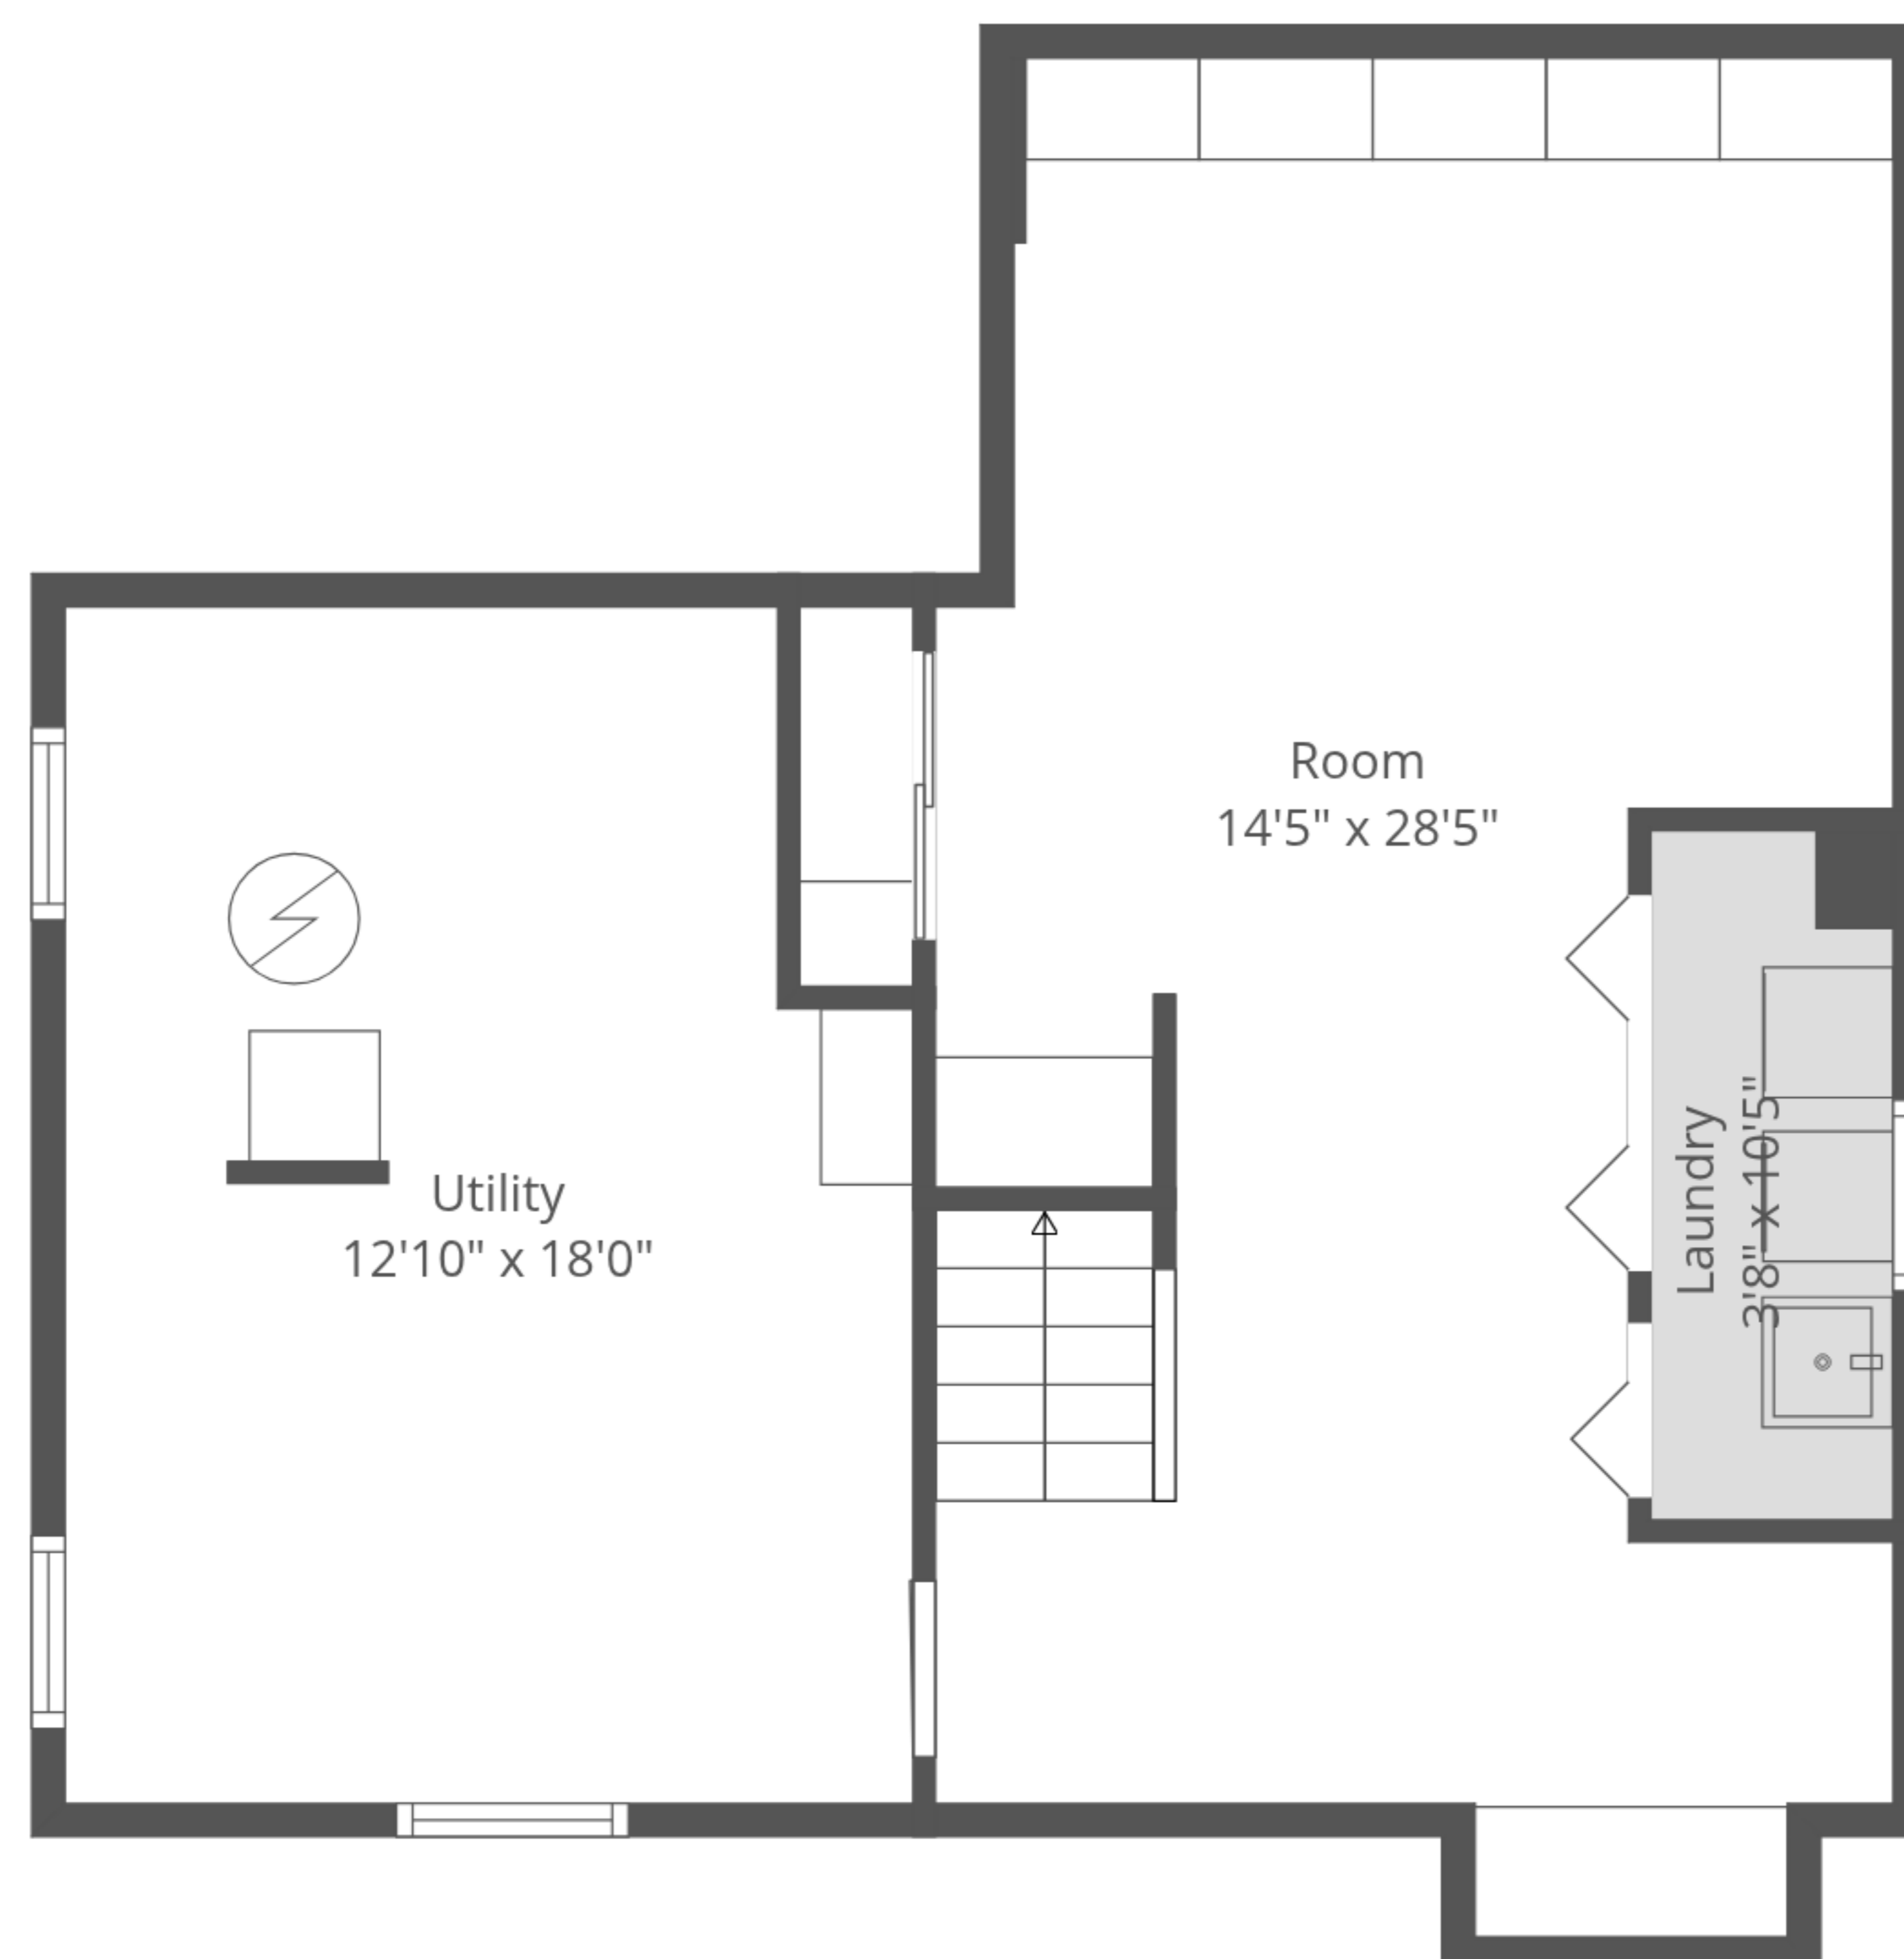

Total: 1987 sq. ft

Basement: 620 sq. Ft, 1st Floor: 695 sq. Ft, 2nd Floor: 672 sq. ft

Excluded Areas: Screened Porch: 99 sq. Ft, Fireplace: 12 sq. Ft, Walls: 179 sq. ft

Total: 1987 sq. ft

Basement: 620 sq. Ft, 1st Floor: 695 sq. Ft, 2nd Floor: 672 sq. ft

Excluded Areas: Screened Porch: 99 sq. Ft, Fireplace: 12 sq. Ft, Walls: 179 sq. ft

Total: 1987 sq. ft

Basement: 620 sq. Ft, 1st Floor: 695 sq. Ft, 2nd Floor: 672 sq. ft

Excluded Areas: Screened Porch: 99 sq. Ft, Fireplace: 12 sq. Ft, Walls: 179 sq. ft

1st Floor

2nd Floor

Basement

Total: 1987 sq. ft

Basement: 620 sq. Ft, 1st Floor: 695 sq. Ft, 2nd Floor: 672 sq. ft

Excluded Areas: Screened Porch: 99 sq. Ft, Fireplace: 12 sq. Ft, Walls: 179 sq. ft