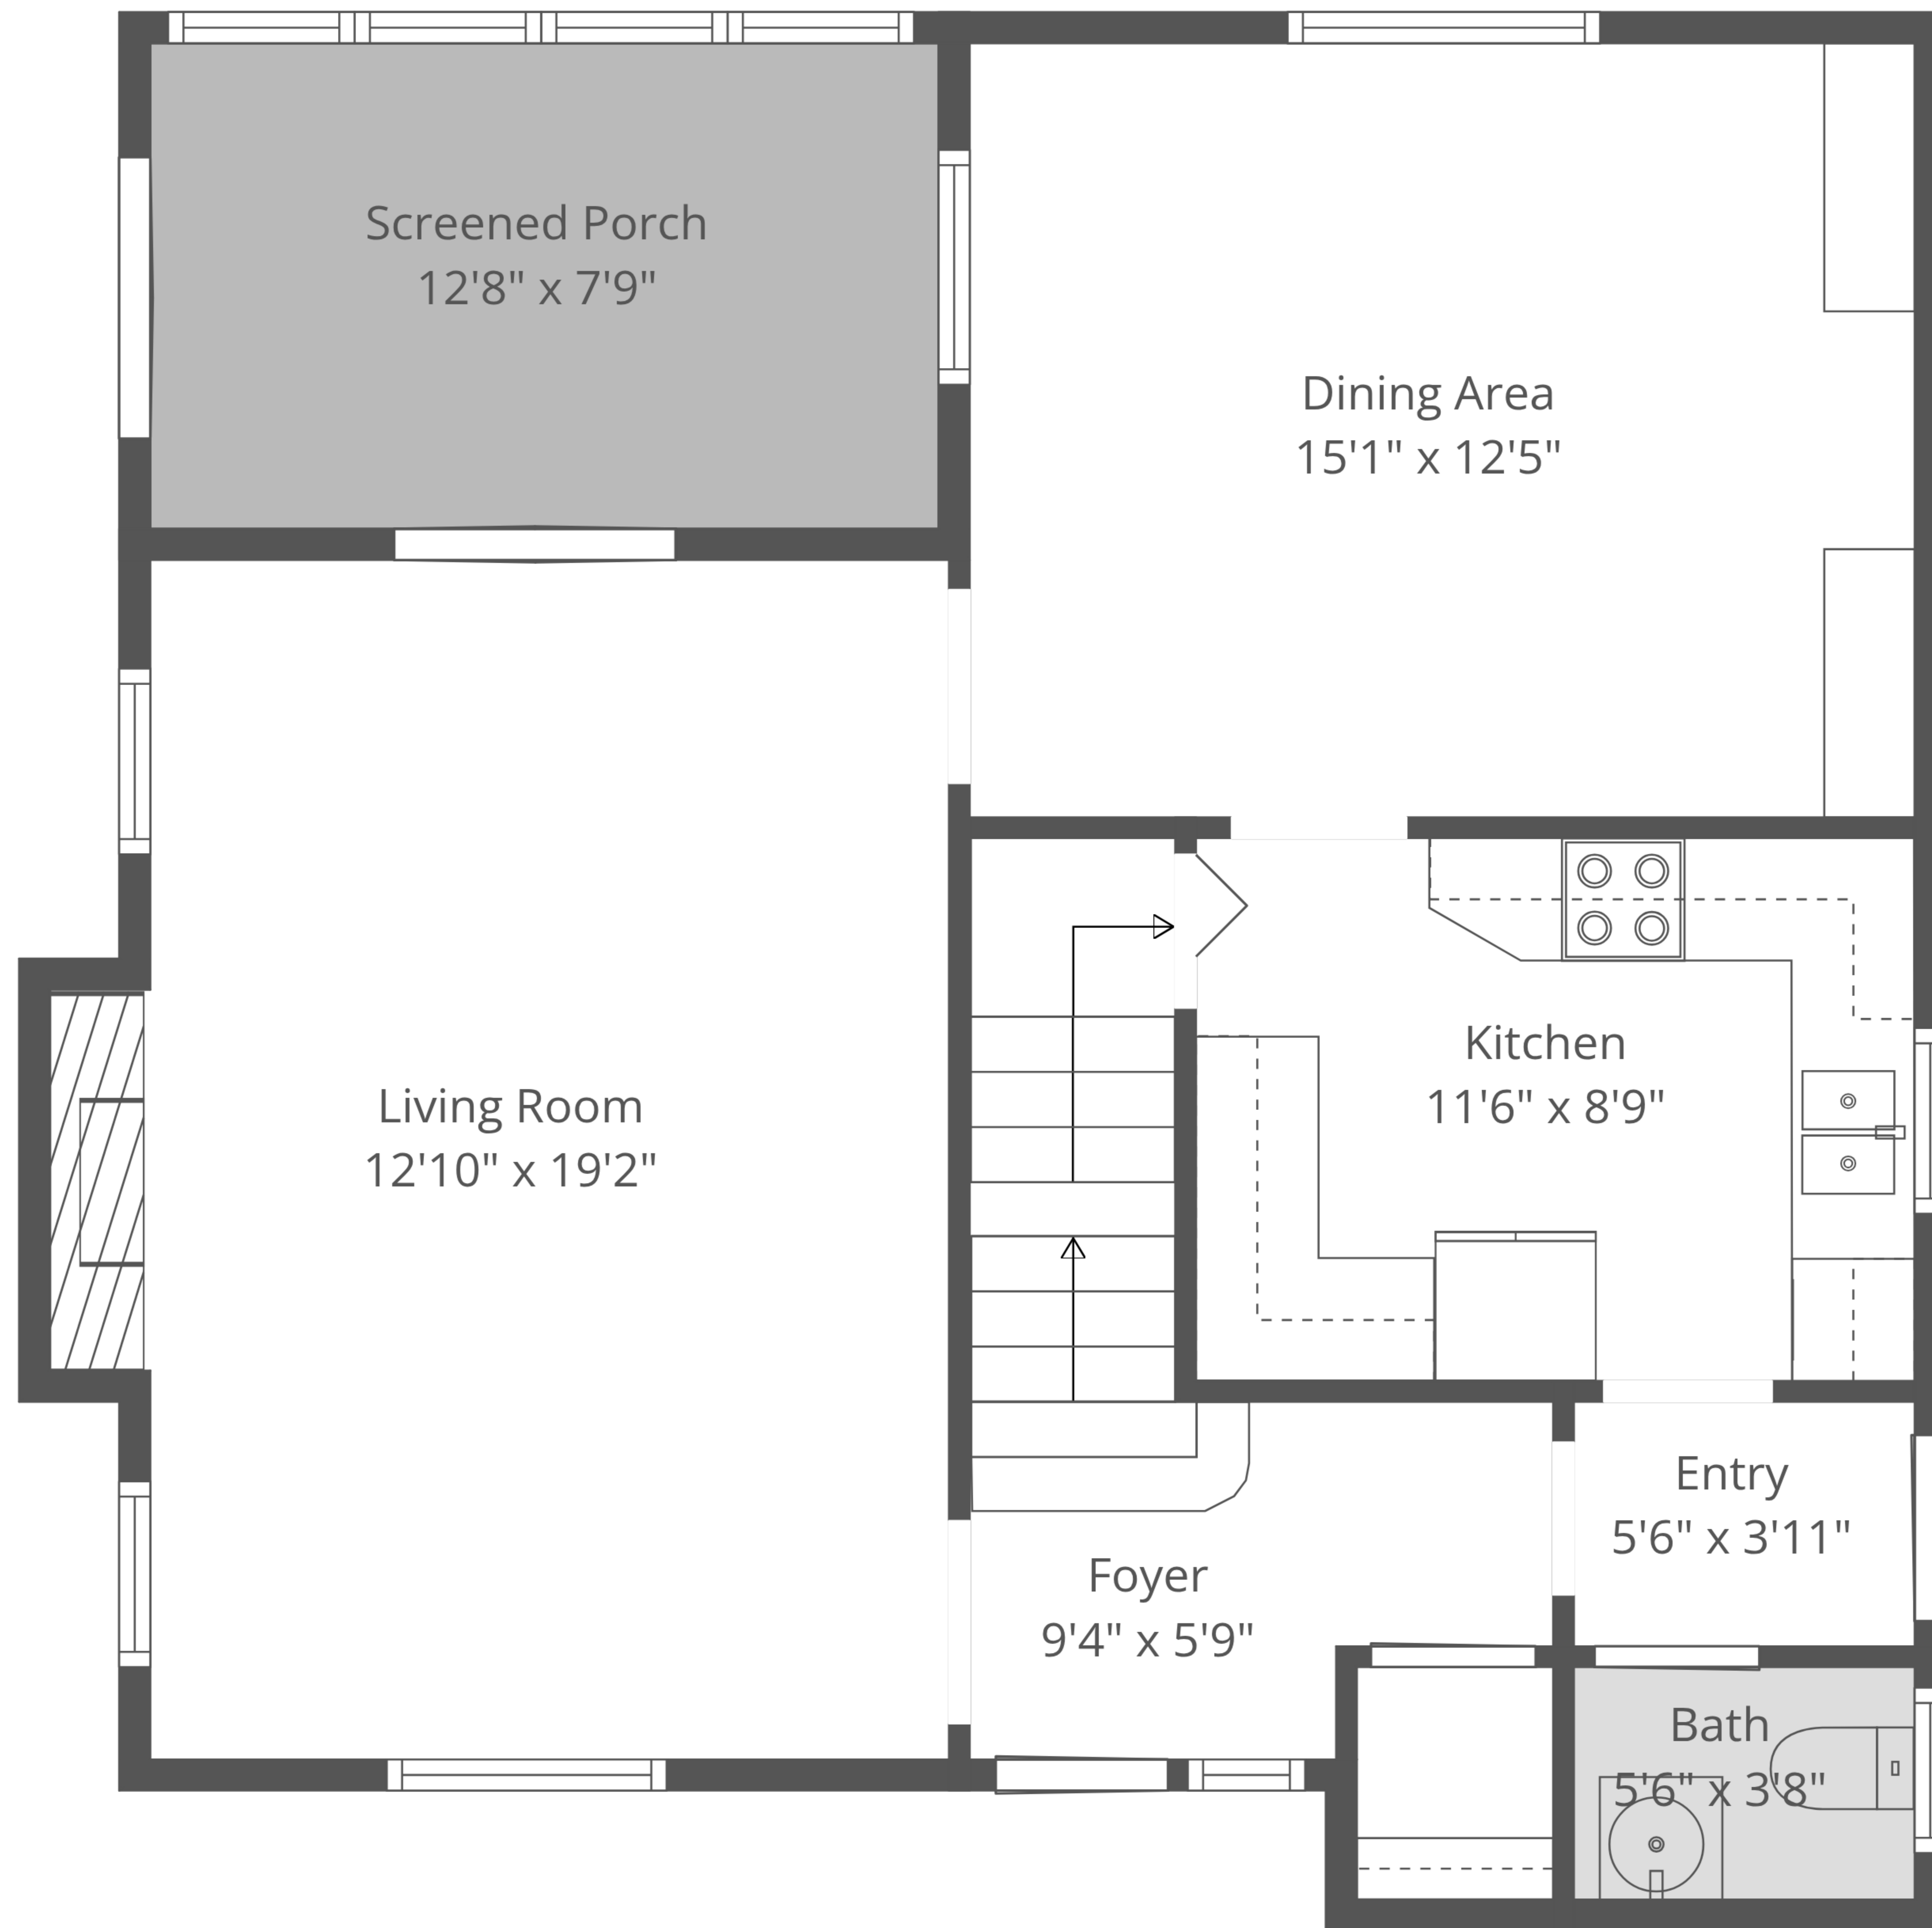

Total: 1987 sq. ft

Basement: 620 sq. Ft, 1st Floor: 695 sq. Ft, 2nd Floor: 672 sq. ft

Excluded Areas: Screened Porch: 99 sq. Ft, Fireplace: 12 sq. Ft, Walls: 179 sq. ft

Total: 1987 sq. ft

Basement: 620 sq. Ft, 1st Floor: 695 sq. Ft, 2nd Floor: 672 sq. ft

Excluded Areas: Screened Porch: 99 sq. Ft, Fireplace: 12 sq. Ft, Walls: 179 sq. ft

Total: 1987 sq. ft

Basement: 620 sq. Ft, 1st Floor: 695 sq. Ft, 2nd Floor: 672 sq. ft

Excluded Areas: Screened Porch: 99 sq. Ft, Fireplace: 12 sq. Ft, Walls: 179 sq. ft

1st Floor

2nd Floor

Basement

Total: 1987 sq. ft

Basement: 620 sq. Ft, 1st Floor: 695 sq. Ft, 2nd Floor: 672 sq. ft

Excluded Areas: Screened Porch: 99 sq. Ft, Fireplace: 12 sq. Ft, Walls: 179 sq. ft