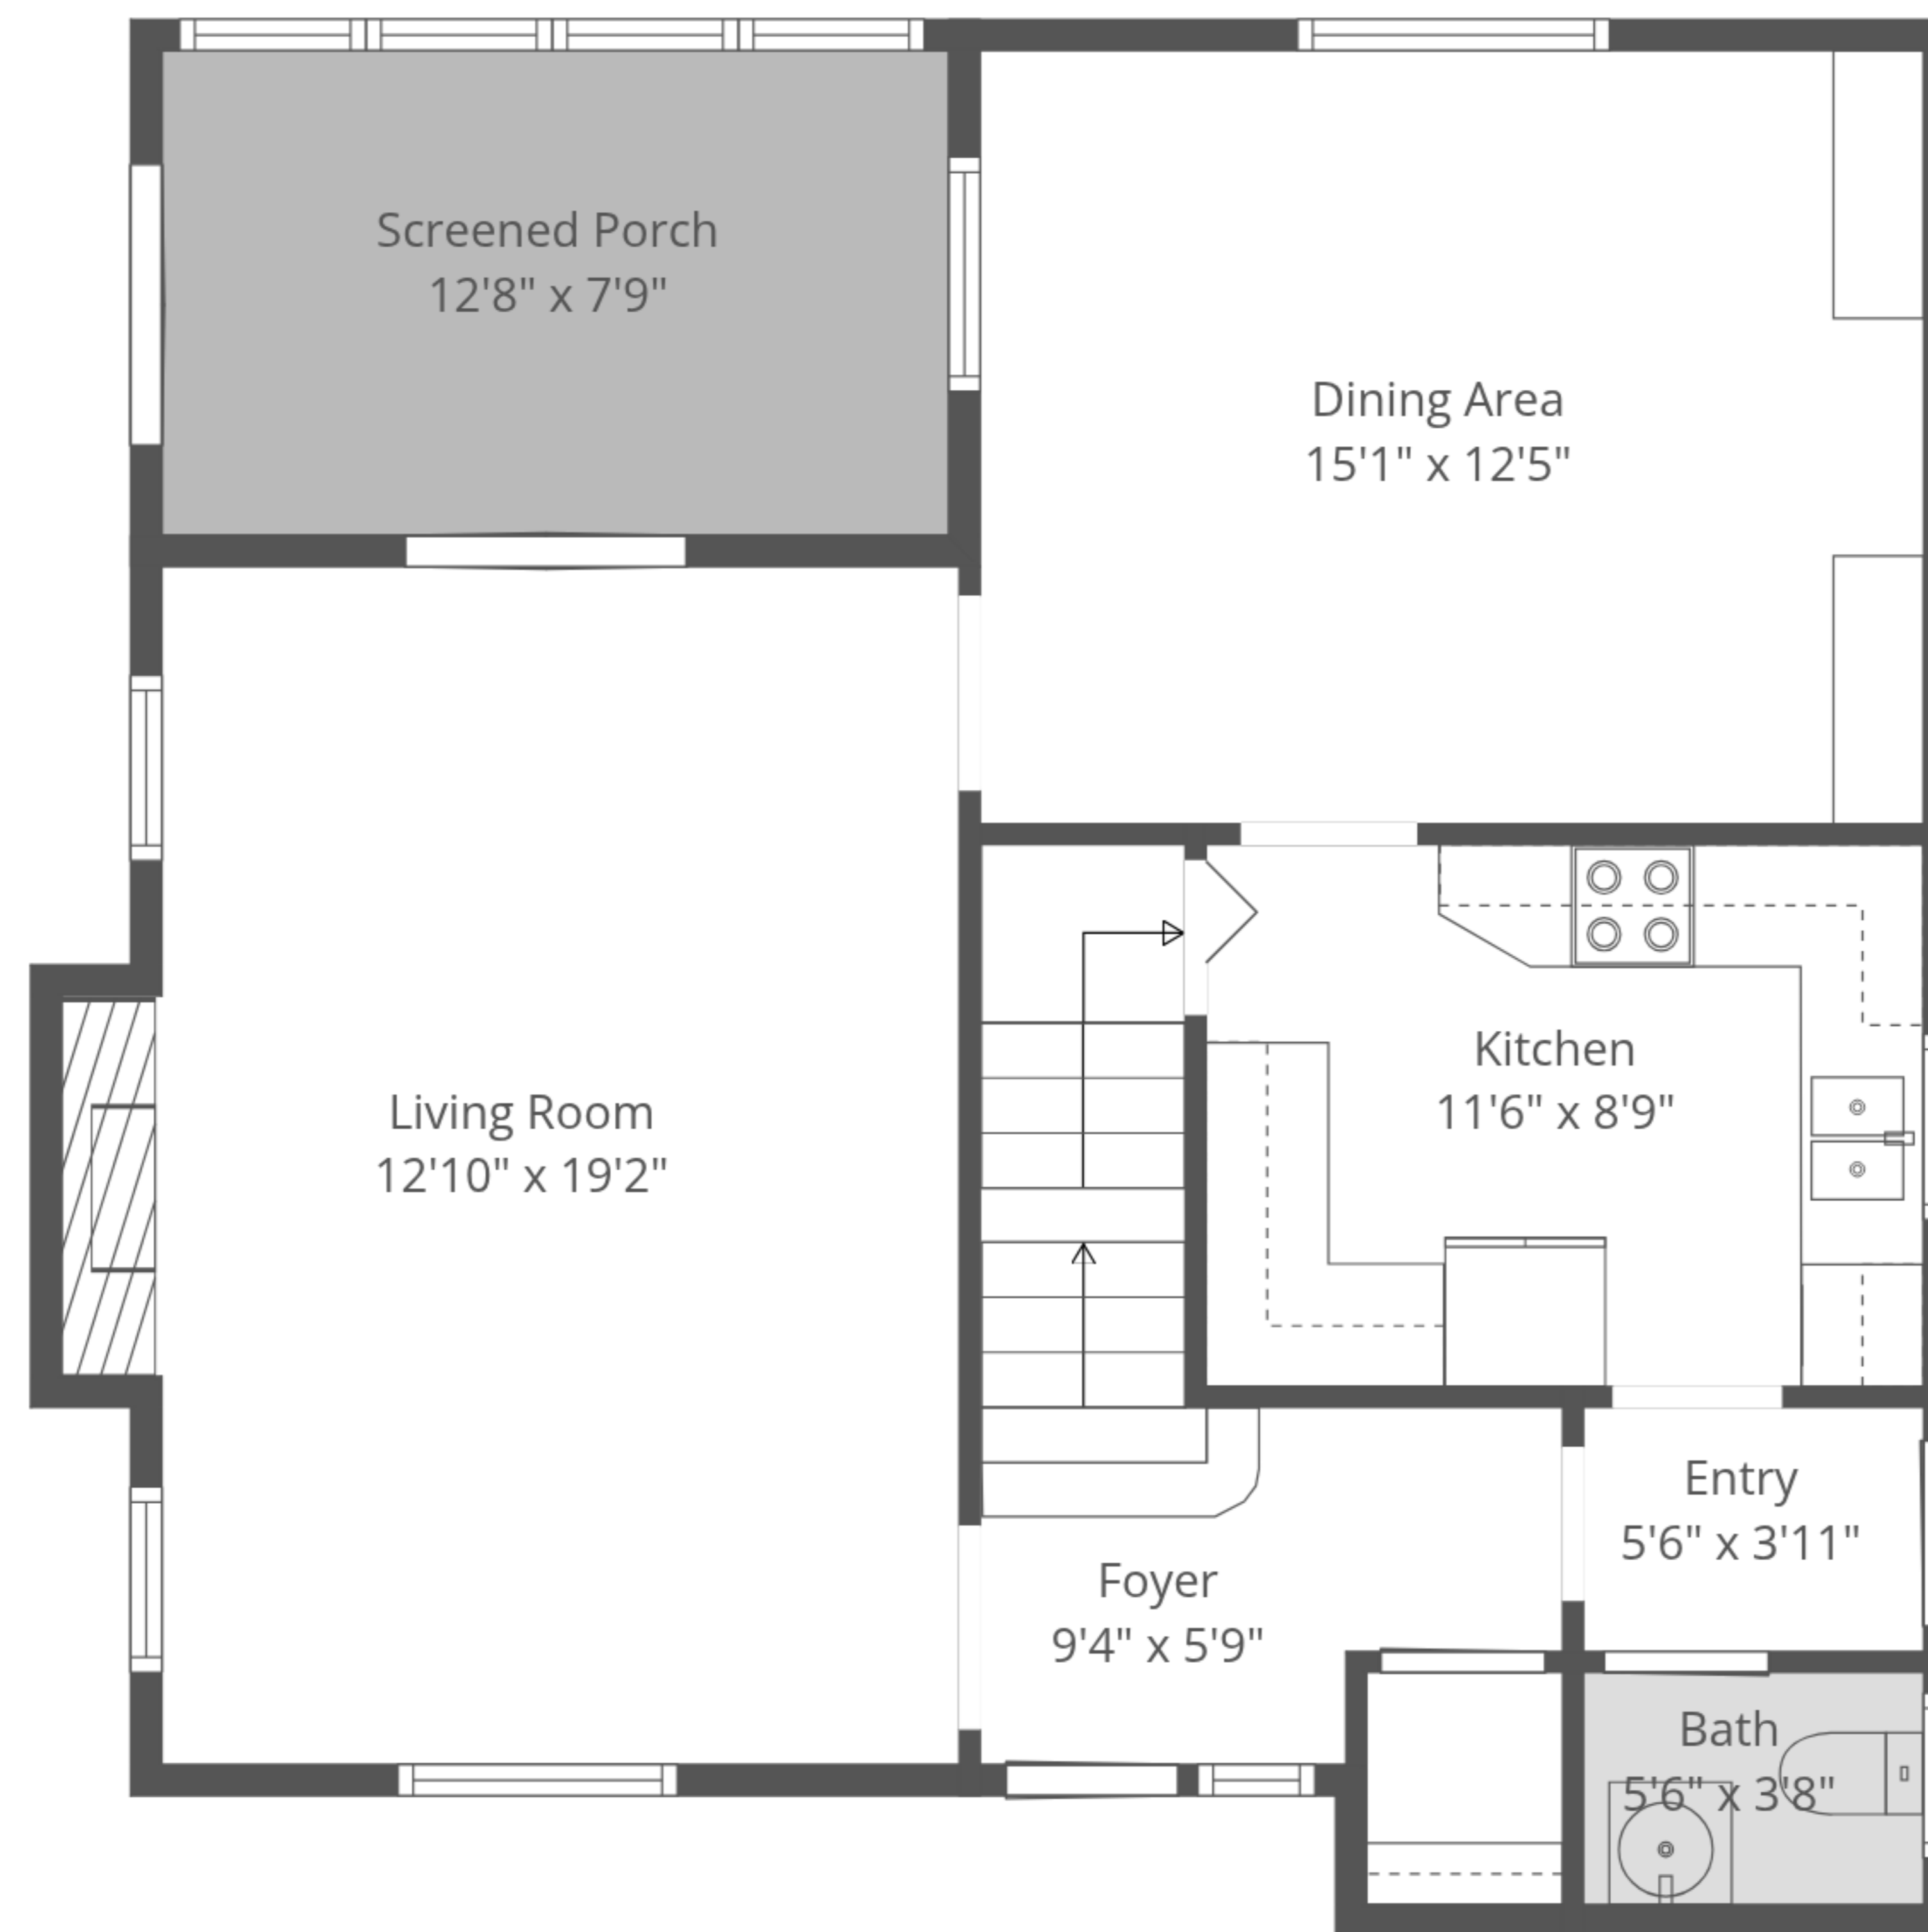

Total: 1987 sq. ft

Basement: 620 sq. Ft, 1st Floor: 695 sq. Ft, 2nd Floor: 672 sq. ft

Excluded Areas: Screened Porch: 99 sq. Ft, Fireplace: 12 sq. Ft, Walls: 179 sq. ft

Total: 1987 sq. ft

Basement: 620 sq. Ft, 1st Floor: 695 sq. Ft, 2nd Floor: 672 sq. ft

Excluded Areas: Screened Porch: 99 sq. Ft, Fireplace: 12 sq. Ft, Walls: 179 sq. ft

Total: 1987 sq. ft

Basement: 620 sq. Ft, 1st Floor: 695 sq. Ft, 2nd Floor: 672 sq. ft

Excluded Areas: Screened Porch: 99 sq. Ft, Fireplace: 12 sq. Ft, Walls: 179 sq. ft

1st Floor

2nd Floor

Basement

Total: 1987 sq. ft

Basement: 620 sq. Ft, 1st Floor: 695 sq. Ft, 2nd Floor: 672 sq. ft

Excluded Areas: Screened Porch: 99 sq. Ft, Fireplace: 12 sq. Ft, Walls: 179 sq. ft