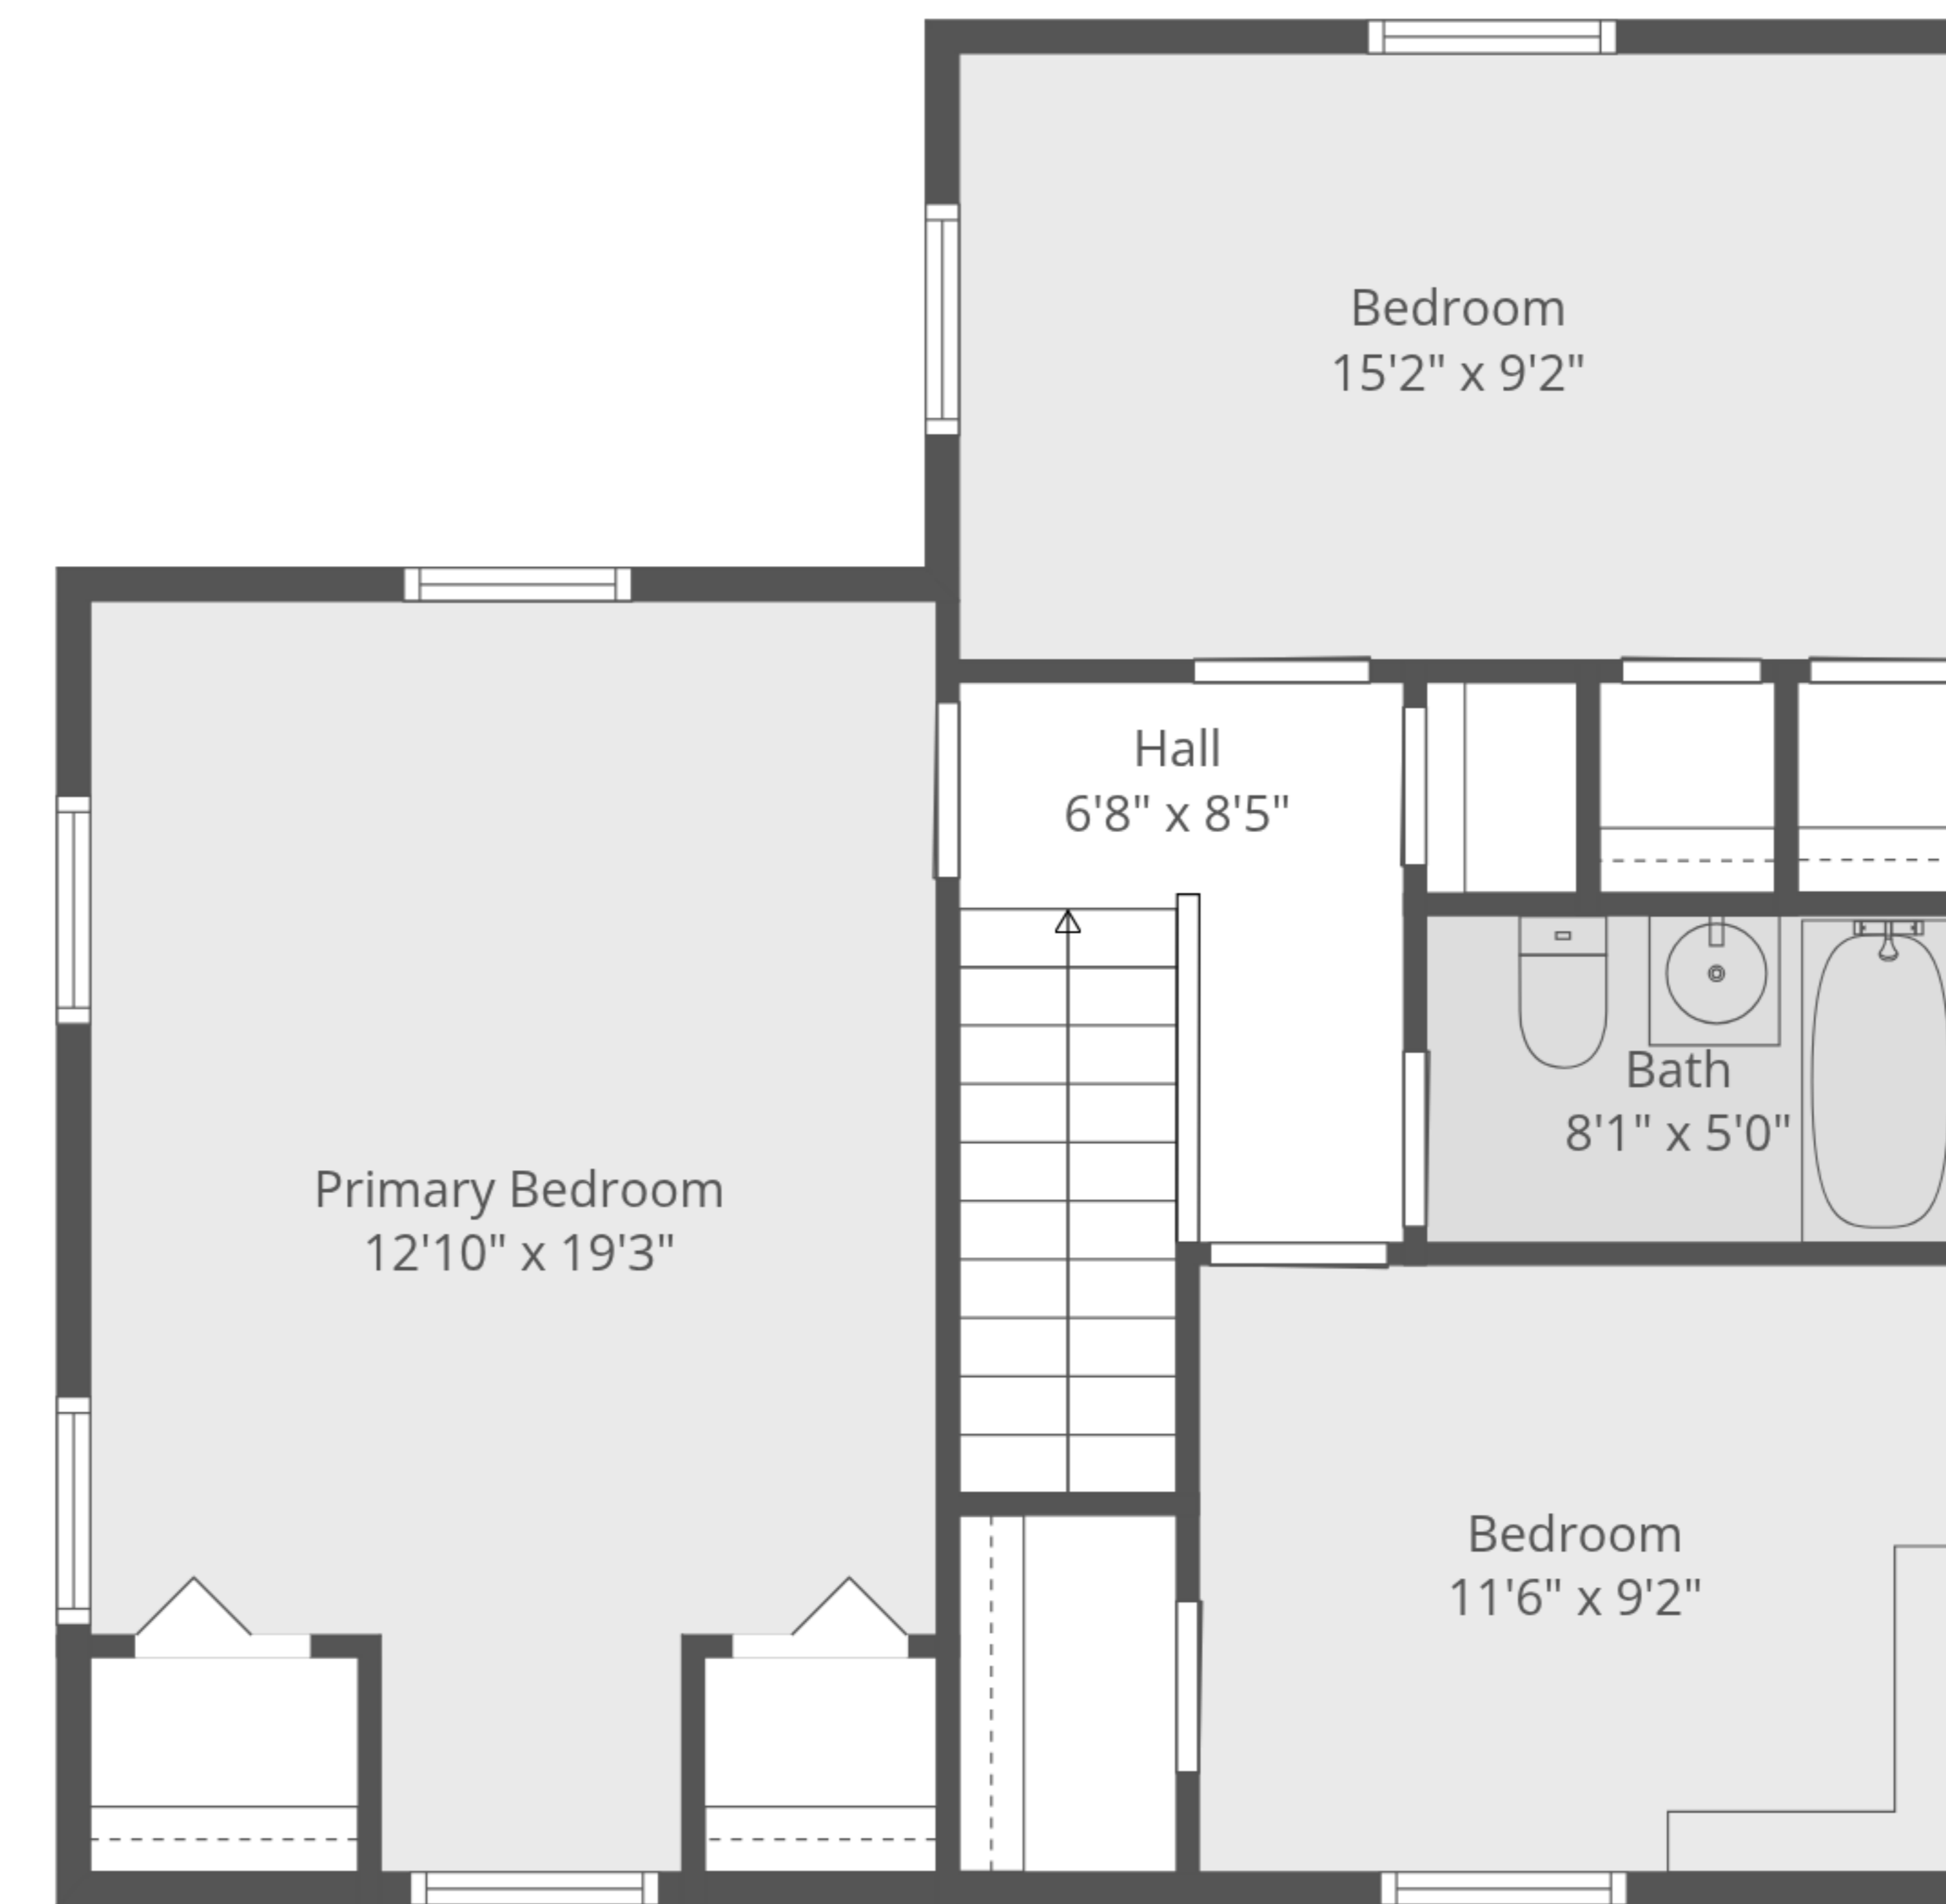

Total: 1987 sq. ft

Basement: 620 sq. Ft, 1st Floor: 695 sq. Ft, 2nd Floor: 672 sq. ft

Excluded Areas: Screened Porch: 99 sq. Ft, Fireplace: 12 sq. Ft, Walls: 179 sq. ft

Total: 1987 sq. ft

Basement: 620 sq. Ft, 1st Floor: 695 sq. Ft, 2nd Floor: 672 sq. ft

Excluded Areas: Screened Porch: 99 sq. Ft, Fireplace: 12 sq. Ft, Walls: 179 sq. ft

Total: 1987 sq. ft

Basement: 620 sq. Ft, 1st Floor: 695 sq. Ft, 2nd Floor: 672 sq. ft

Excluded Areas: Screened Porch: 99 sq. Ft, Fireplace: 12 sq. Ft, Walls: 179 sq. ft

1st Floor

2nd Floor

Basement

Total: 1987 sq. ft

Basement: 620 sq. Ft, 1st Floor: 695 sq. Ft, 2nd Floor: 672 sq. ft

Excluded Areas: Screened Porch: 99 sq. Ft, Fireplace: 12 sq. Ft, Walls: 179 sq. ft