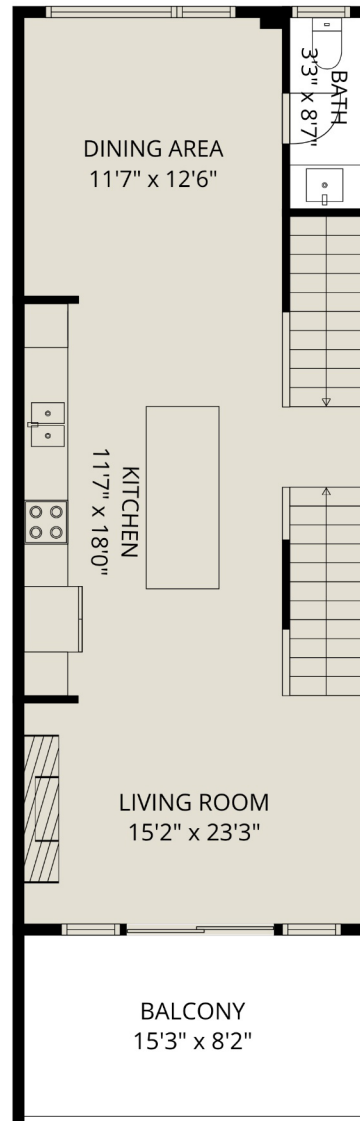

15-8413 Midtown Wy

The Kentala Team
778-684-2334
kentala.team@gmail.com

Estimated Areas:

Below Main: 377 sq. ft
Main Floor: 662 sq. ft
Above Main: 683 sq. ft
Total: 1722 Sq. Ft

15-8413 Midtown Wy

The Kentala Team
778-684-2334
kentala.team@gmail.com

Estimated Areas:

Below Main: 377 sq. ft
Main Floor: 662 sq. ft
Above Main: 683 sq. ft
Total: 1722 Sq. Ft

15-8413 Midtown Wy

The Kentala Team
778-684-2334
kentala.team@gmail.com

Estimated Areas:

Below Main: 377 sq. ft

Main Floor: 662 sq. ft

Above Main: 683 sq. ft

Total: 1722 Sq. Ft

15-8413 Midtown Wy

The Kentala Team
778-684-2334
kentala.team@gmail.com

BELOW MAIN

MAIN FLOOR

ABOVE MAIN

Estimated Areas:

Below Main: 377 sq. ft
Main Floor: 662 sq. ft
Above Main: 683 sq. ft
Total: 1722 Sq. Ft

E&O Insured. For advertising purposes only. Not intended for architectural or construction use. Floorplan and measurements are approximate within +/- 2% tolerance.