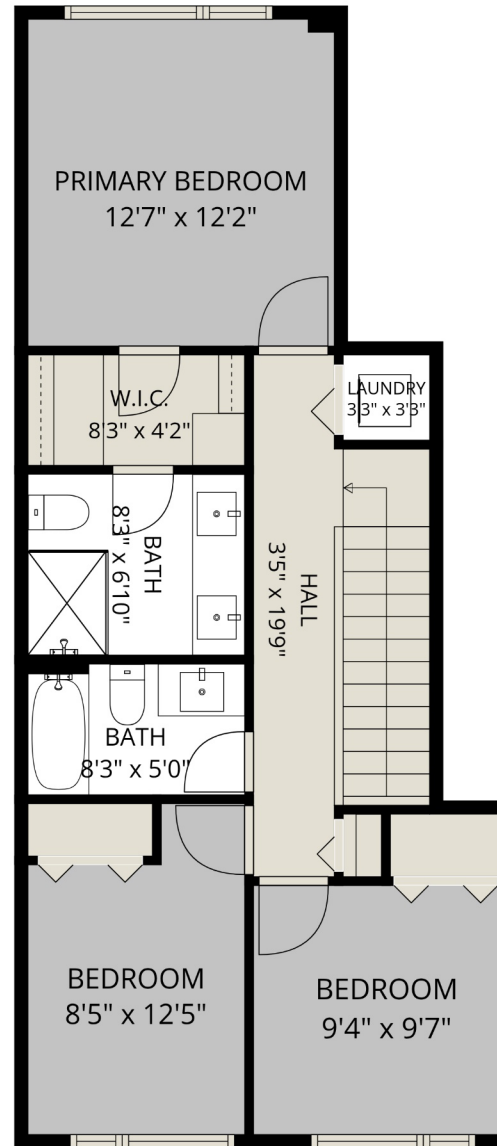

15-8413 Midtown Wy

The Kentala Team
778-684-2334
kentala.team@gmail.com

Estimated Areas:

Below Main: 377 sq. ft
Main Floor: 662 sq. ft
Above Main: 683 sq. ft
Total: 1722 Sq. Ft

15-8413 Midtown Wy

The Kentala Team
778-684-2334
kentala.team@gmail.com

Estimated Areas:

Below Main: 377 sq. ft
Main Floor: 662 sq. ft
Above Main: 683 sq. ft
Total: 1722 Sq. Ft

15-8413 Midtown Wy

The Kentala Team
778-684-2334
kentala.team@gmail.com

Estimated Areas:

Below Main: 377 sq. ft

Main Floor: 662 sq. ft

Above Main: 683 sq. ft

Total: 1722 Sq. Ft

15-8413 Midtown Wy

The Kentala Team
778-684-2334
kentala.team@gmail.com

BELOW MAIN

MAIN FLOOR

ABOVE MAIN

Estimated Areas:

Below Main: 377 sq. ft
Main Floor: 662 sq. ft
Above Main: 683 sq. ft
Total: 1722 Sq. Ft

E&O Insured. For advertising purposes only. Not intended for architectural or construction use. Floorplan and measurements are approximate within +/- 2% tolerance.