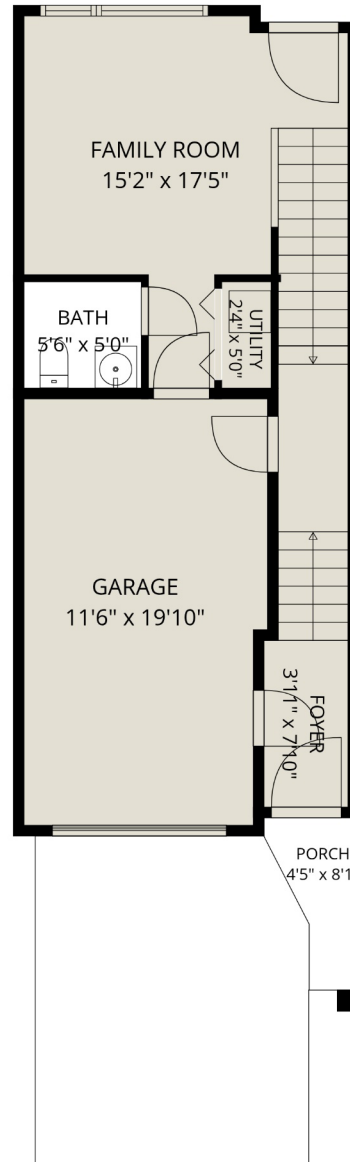

15-8413 Midtown Wy

The Kentala Team
778-684-2334
kentala.team@gmail.com

Estimated Areas:

Below Main: 377 sq. ft
Main Floor: 662 sq. ft
Above Main: 683 sq. ft
Total: 1722 Sq. Ft

15-8413 Midtown Wy

The Kentala Team
778-684-2334
kentala.team@gmail.com

Estimated Areas:

Below Main: 377 sq. ft
Main Floor: 662 sq. ft
Above Main: 683 sq. ft
Total: 1722 Sq. Ft

15-8413 Midtown Wy

The Kentala Team
778-684-2334
kentala.team@gmail.com

Estimated Areas:

Below Main: 377 sq. ft

Main Floor: 662 sq. ft

Above Main: 683 sq. ft

Total: 1722 Sq. Ft

15-8413 Midtown Wy

The Kentala Team
778-684-2334
kentala.team@gmail.com

BELOW MAIN

MAIN FLOOR

ABOVE MAIN

Estimated Areas:

Below Main: 377 sq. ft
Main Floor: 662 sq. ft
Above Main: 683 sq. ft
Total: 1722 Sq. Ft

E&O Insured. For advertising purposes only. Not intended for architectural or construction use. Floorplan and measurements are approximate within +/- 2% tolerance.