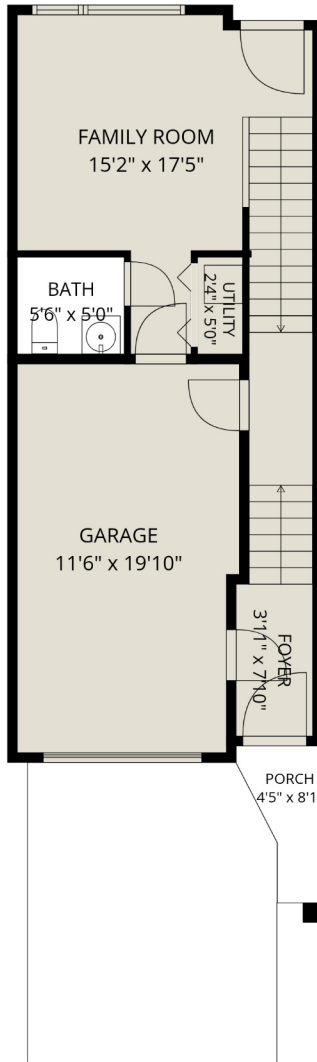

15-8413 Midtown Wy

The Kentala Team
778-684-2334
kentala.team@gmail.com

Estimated Areas:

Below Main: 377 sq. ft
Main Floor: 662 sq. ft
Above Main: 683 sq. ft
Total: 1722 Sq. Ft

15-8413 Midtown Wy

The Kentala Team
778-684-2334
kentala.team@gmail.com

Estimated Areas:

Below Main: 377 sq. ft
Main Floor: 662 sq. ft
Above Main: 683 sq. ft
Total: 1722 Sq. Ft

15-8413 Midtown Wy

The Kentala Team
778-684-2334
kentala.team@gmail.com

Estimated Areas:

Below Main: 377 sq. ft

Main Floor: 662 sq. ft

Above Main: 683 sq. ft

Total: 1722 Sq. Ft

15-8413 Midtown Wy

The Kentala Team
778-684-2334
kentala.team@gmail.com

BELOW MAIN

MAIN FLOOR

ABOVE MAIN

Estimated Areas:

Below Main: 377 sq. ft
Main Floor: 662 sq. ft
Above Main: 683 sq. ft
Total: 1722 Sq. Ft

E&O Insured. For advertising purposes only. Not intended for architectural or construction use. Floorplan and measurements are approximate within +/- 2% tolerance.