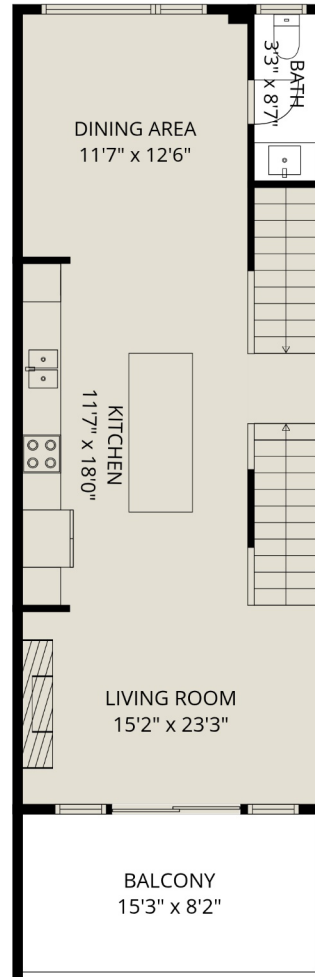

15-8413 Midtown Wy

The Kentala Team
778-684-2334
kentala.team@gmail.com

Estimated Areas:

Below Main: 377 sq. ft
Main Floor: 662 sq. ft
Above Main: 683 sq. ft
Total: 1722 Sq. Ft

15-8413 Midtown Wy

The Kentala Team
778-684-2334
kentala.team@gmail.com

Estimated Areas:

Below Main: 377 sq. ft
Main Floor: 662 sq. ft
Above Main: 683 sq. ft
Total: 1722 Sq. Ft

15-8413 Midtown Wy

The Kentala Team
778-684-2334
kentala.team@gmail.com

Estimated Areas:

Below Main: 377 sq. ft

Main Floor: 662 sq. ft

Above Main: 683 sq. ft

Total: 1722 Sq. Ft

15-8413 Midtown Wy

The Kentala Team
778-684-2334
kentala.team@gmail.com

BELOW MAIN

MAIN FLOOR

ABOVE MAIN

Estimated Areas:

Below Main: 377 sq. ft
Main Floor: 662 sq. ft
Above Main: 683 sq. ft
Total: 1722 Sq. Ft

E&O Insured. For advertising purposes only. Not intended for architectural or construction use. Floorplan and measurements are approximate within +/- 2% tolerance.