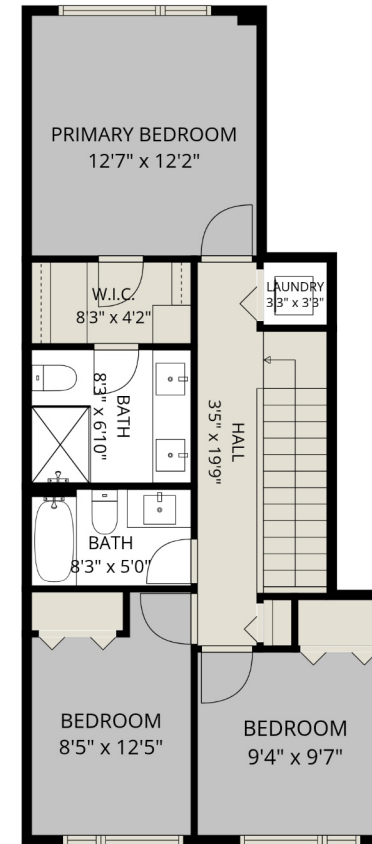

15-8413 Midtown Wy

The Kentala Team
778-684-2334
kentala.team@gmail.com

Estimated Areas:

Below Main: 377 sq. ft
Main Floor: 662 sq. ft
Above Main: 683 sq. ft
Total: 1722 Sq. Ft

15-8413 Midtown Wy

The Kentala Team
778-684-2334
kentala.team@gmail.com

Estimated Areas:

Below Main: 377 sq. ft
Main Floor: 662 sq. ft
Above Main: 683 sq. ft
Total: 1722 Sq. Ft

15-8413 Midtown Wy

The Kentala Team
778-684-2334
kentala.team@gmail.com

Estimated Areas:

Below Main: 377 sq. ft

Main Floor: 662 sq. ft

Above Main: 683 sq. ft

Total: 1722 Sq. Ft

15-8413 Midtown Wy

The Kentala Team
778-684-2334
kentala.team@gmail.com

BELOW MAIN

MAIN FLOOR

ABOVE MAIN

Estimated Areas:

Below Main: 377 sq. ft
Main Floor: 662 sq. ft
Above Main: 683 sq. ft
Total: 1722 Sq. Ft

E&O Insured. For advertising purposes only. Not intended for architectural or construction use. Floorplan and measurements are approximate within +/- 2% tolerance.