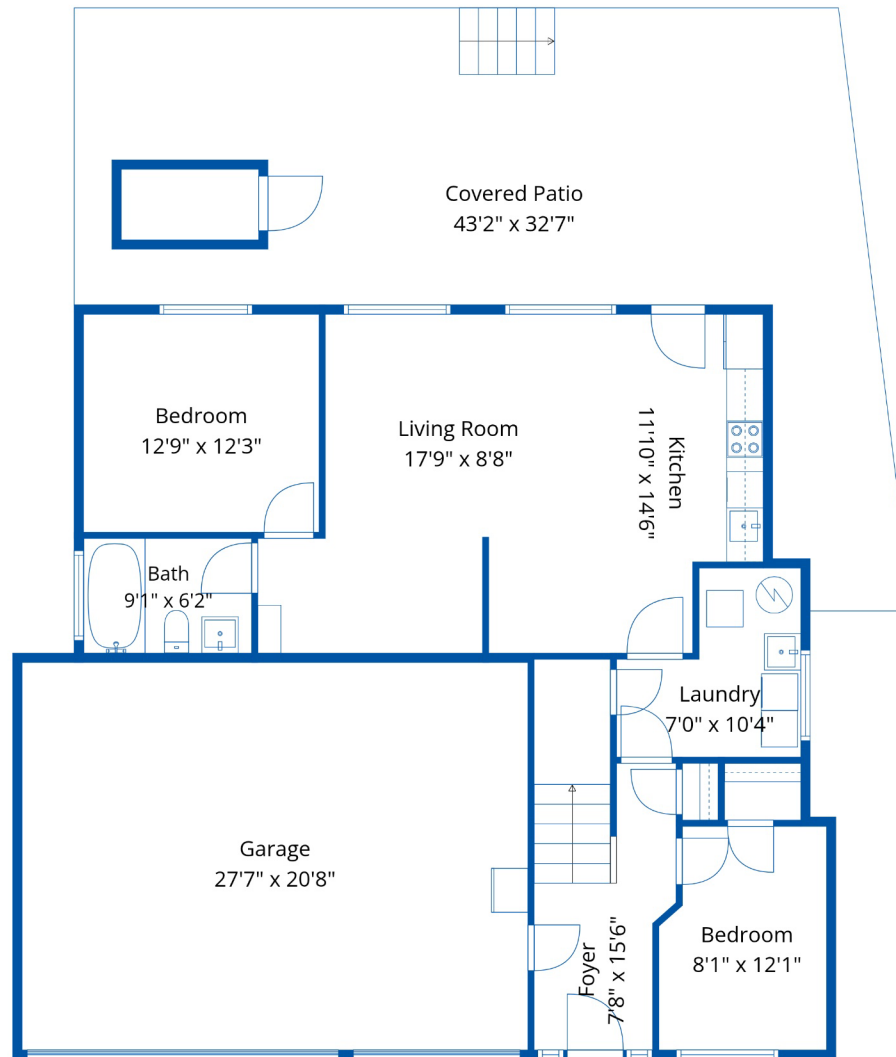

## Estimated Areas:

Below Main: 1083sq. ft  
Main Floor: 1722 sq. ft  
**Total: 2805 Sq. Ft**

### Estimated Areas:

Below Main: 1083sq. ft  
Main Floor: 1722 sq. ft  
**Total: 2805 Sq. Ft**