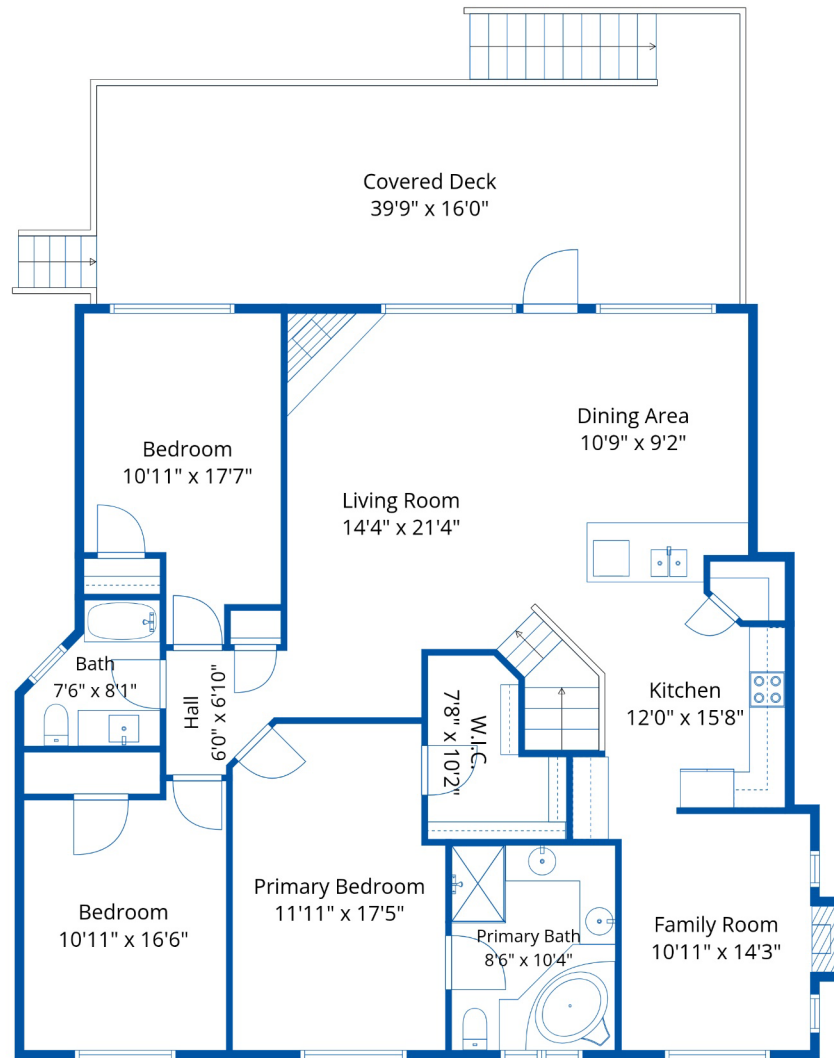

## Estimated Areas:

Below Main: 1083sq. ft  
Main Floor: 1722 sq. ft  
**Total: 2805 Sq. Ft**

### Estimated Areas:

Below Main: 1083sq. ft  
Main Floor: 1722 sq. ft  
**Total: 2805 Sq. Ft**