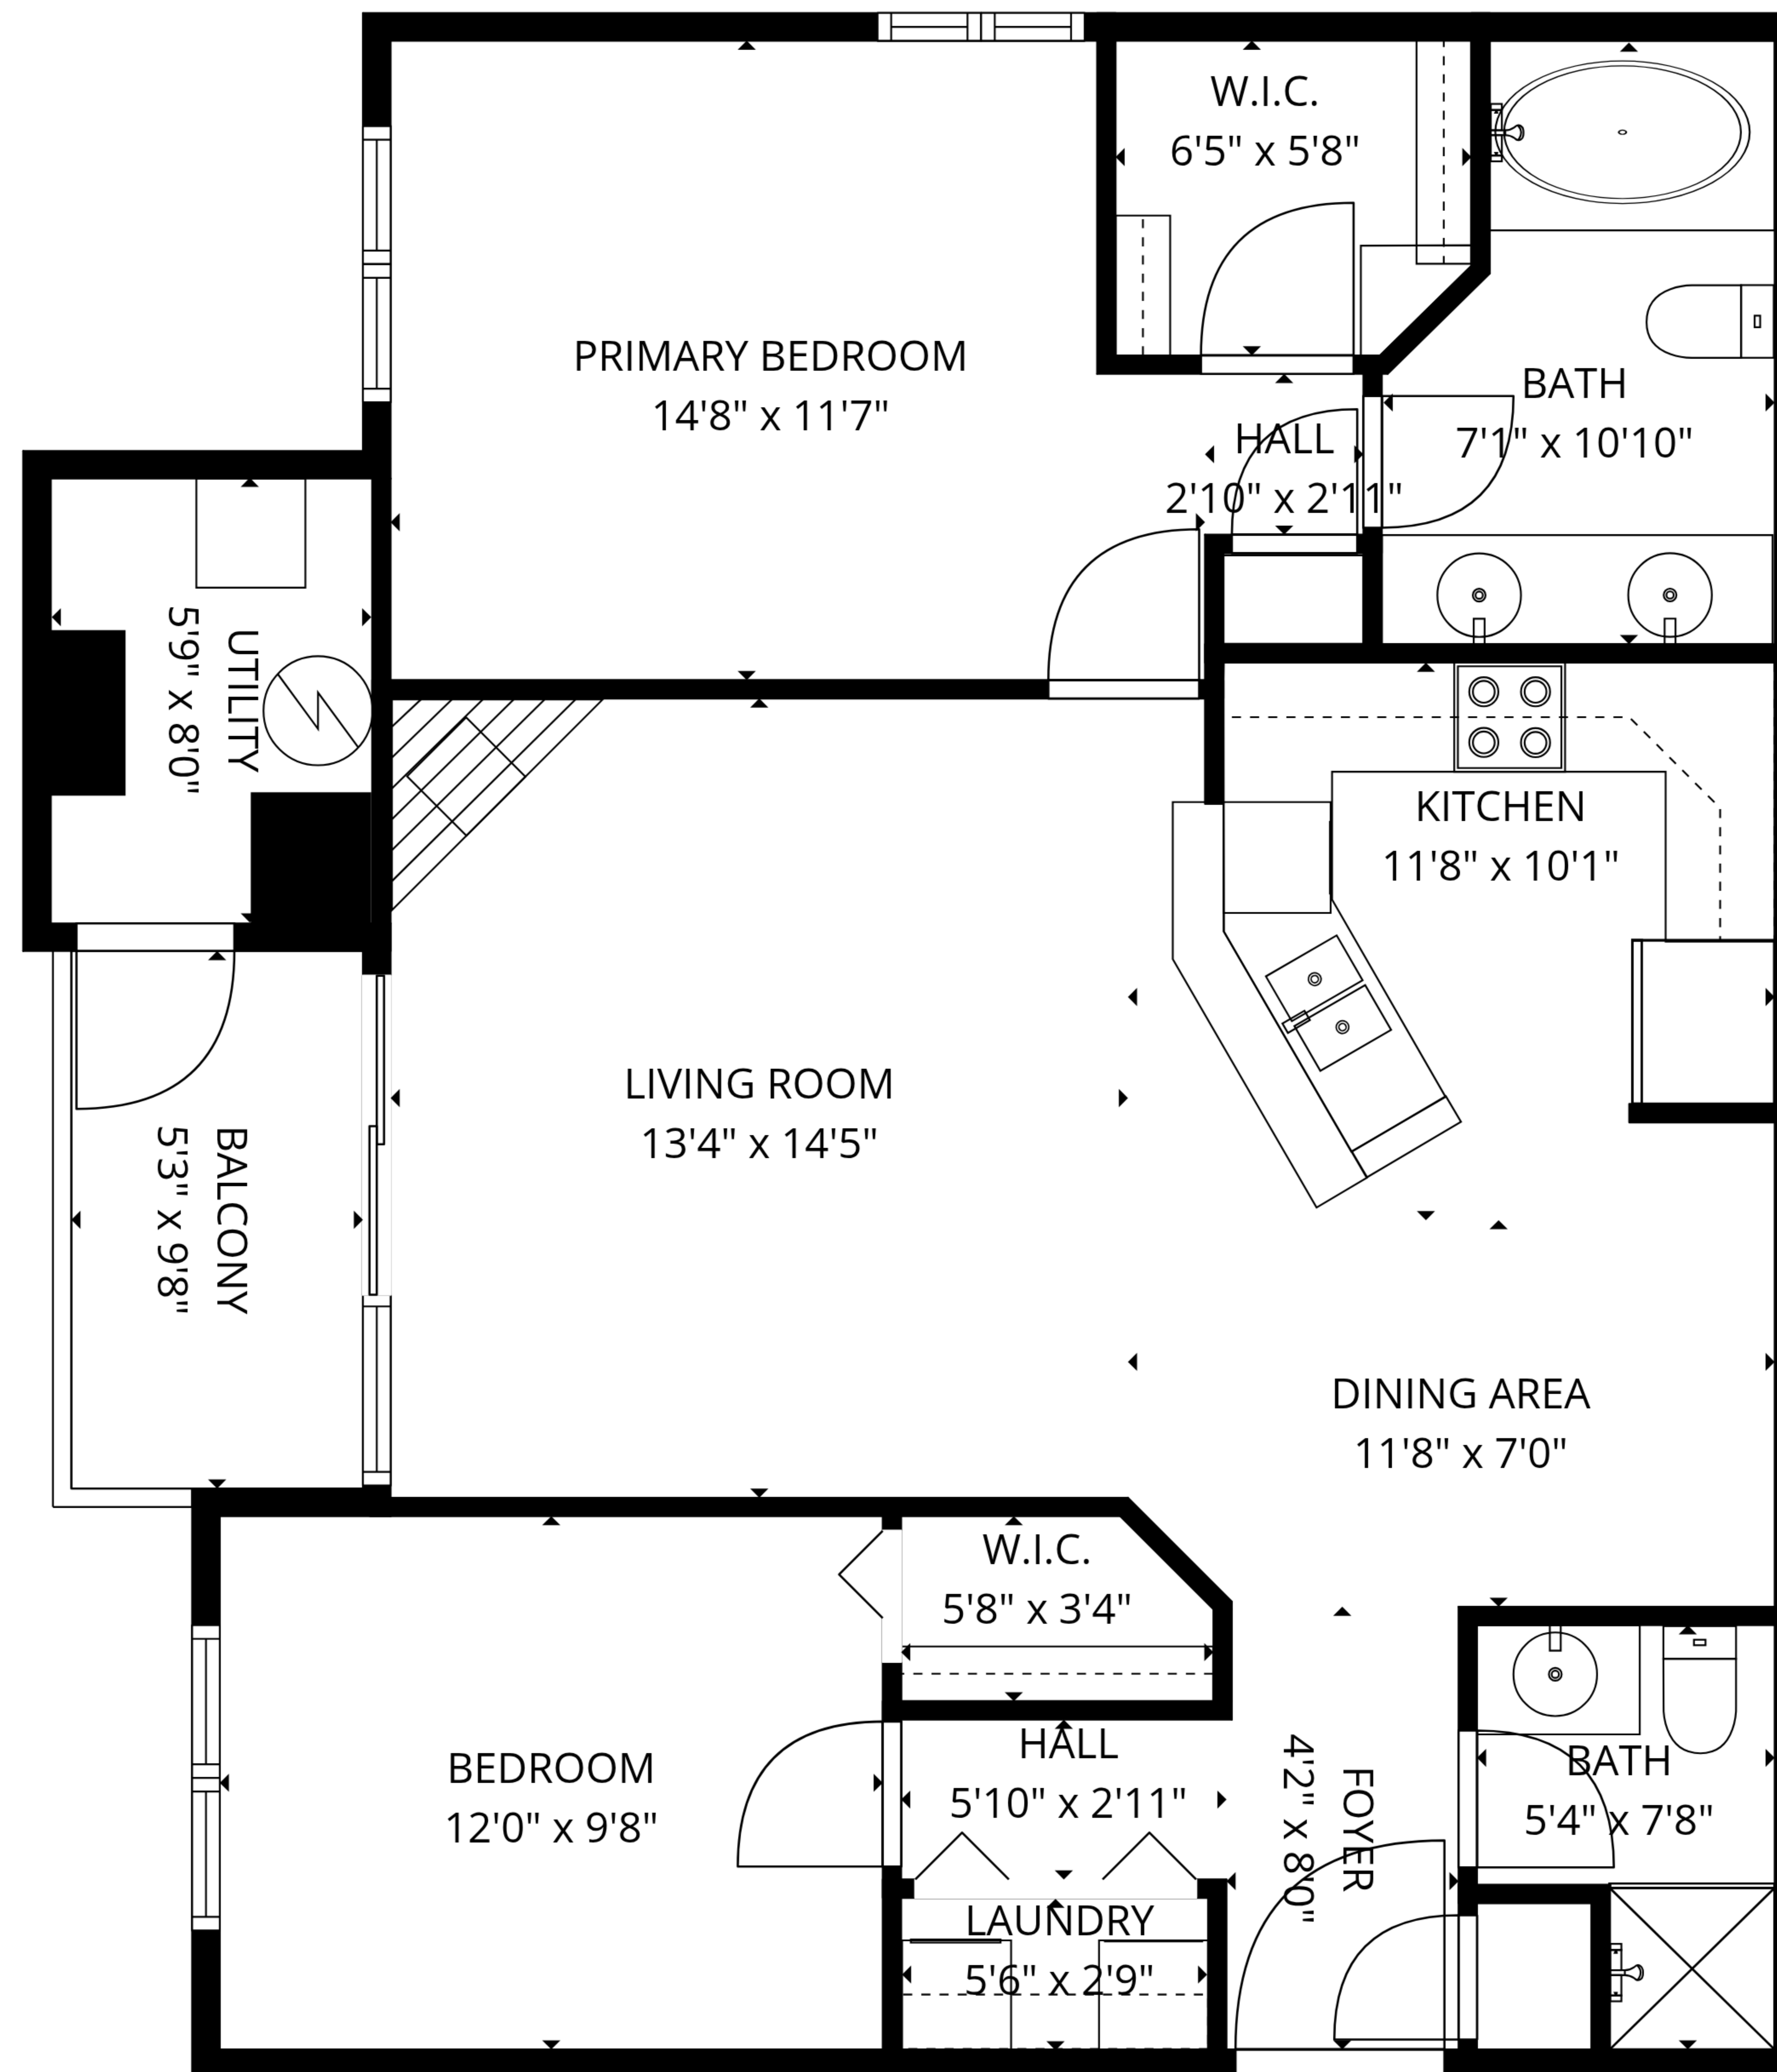

TOTAL: 939 sq. ft

1st floor: 939 sq. ft

EXCLUDED AREAS: UTILITY: 47 sq. ft, BALCONY: 51 sq. ft, WALLS: 71 sq. ft

SIZES AND DIMENSIONS ARE APPROXIMATE, ACTUAL MAY VARY.

TOTAL: 939 sq. ft

1st floor: 939 sq. ft

EXCLUDED AREAS: UTILITY: 47 sq. ft, BALCONY: 51 sq. ft, WALLS: 71 sq. ft

SIZES AND DIMENSIONS ARE APPROXIMATE, ACTUAL MAY VARY.