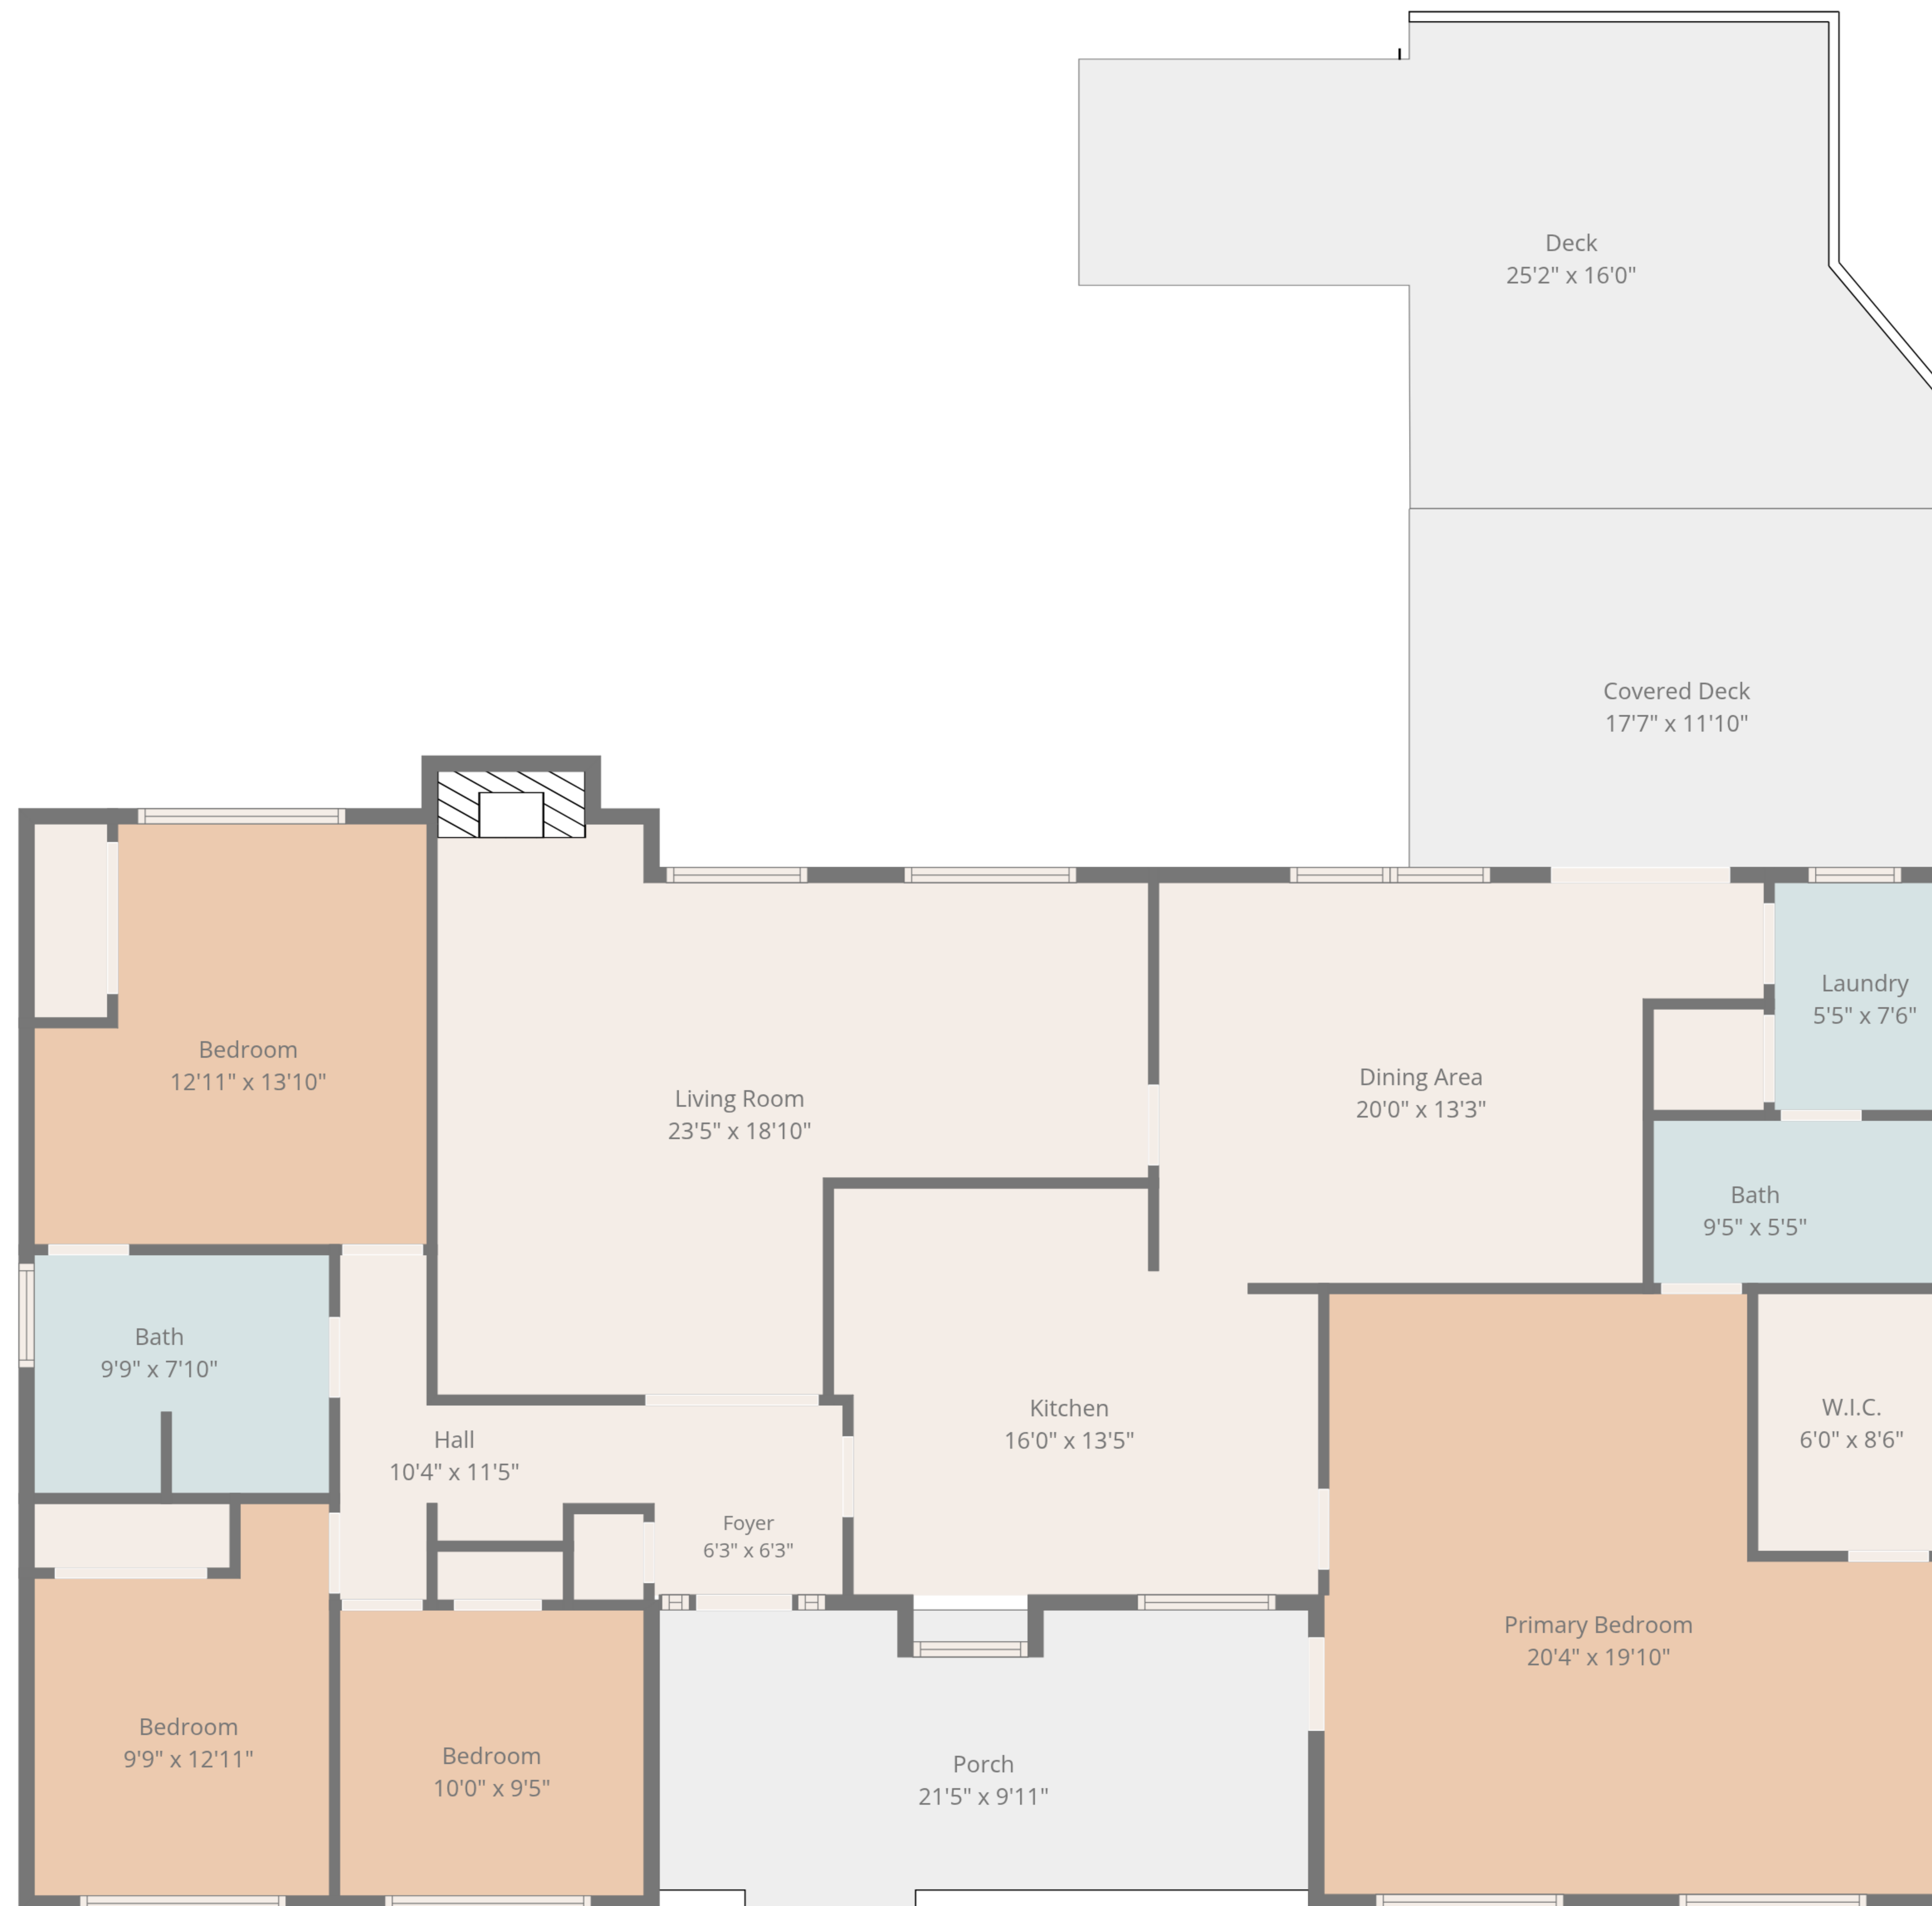

**Total: 1916 sq. ft**

1st Floor: 1916 sq. ft

Excluded Areas: Porch: 205 sq. Ft, Covered Deck: 209 sq. Ft, Deck: 325 sq. Ft,  
 Bay Window: 7 sq. Ft, Fireplace: 10 sq. Ft, Walls: 107 sq. ft

**Total: 1916 sq. ft**

1st Floor: 1916 sq. ft

Excluded Areas: Porch: 205 sq. Ft, Covered Deck: 209 sq. Ft, Deck: 325 sq. Ft,  
 Bay Window: 7 sq. Ft, Fireplace: 10 sq. Ft, Walls: 107 sq. ft