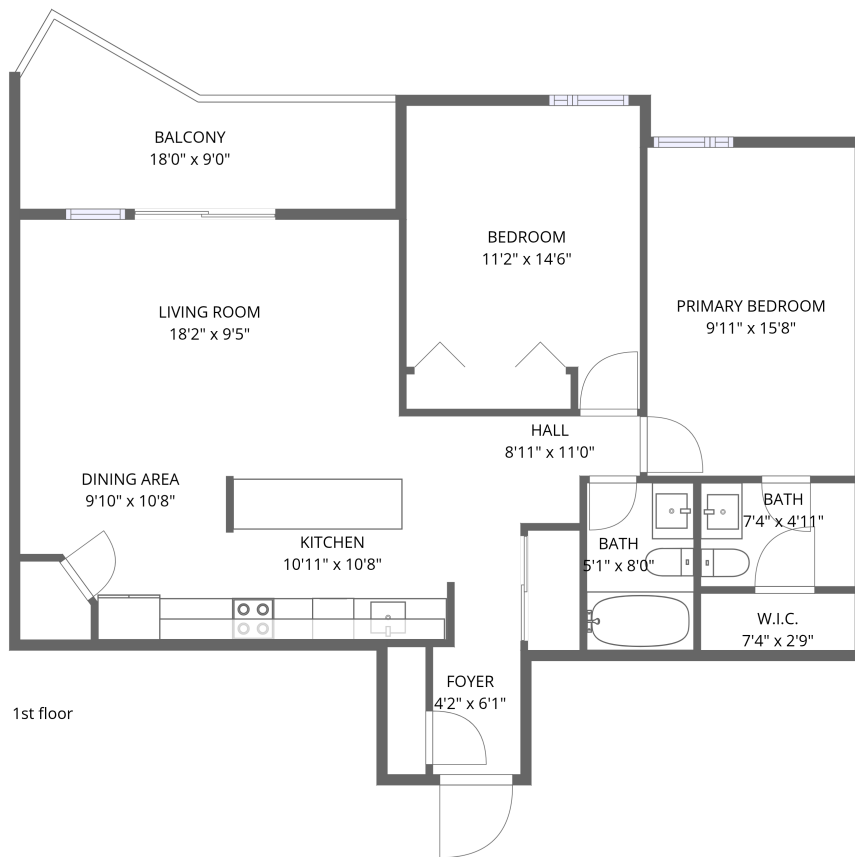

Home data report

1025 Richmond Road, Woodroffe - Lincoln Heights, Woodpark,  
Ottawa, Ontario, Canada, K2B 8G8, 204

**Total Area: 947 sq. ft**

1st Floor: 947 sq. ft

Excluded: Balcony 110 sq. ft, Walls: 0 sq. ft

## Property summary

**1**  
Floors

**2**  
Bedrooms

**1**  
Bathrooms

**1**  
Half baths

1025 Richmond Road, Woodroffe - Lincoln Heights, Woodpark,  
Ottawa, Ontario, Canada, K2B 8G8, 204

**1** Floor 1 - Bath

---

Dimensions: 7'4" x 4'11"  
Area: 36 sq. ft  
Counted as living area: Yes

Heated: Yes  
Finished: Yes  
Enclosed: Yes  
Contiguous: Yes  
Permitted: Yes  
Wet space: Yes  
Addition: No  
Conversion: No

## 8 Floor 1 - Dining Area

Dimensions: 9'10" x 10'8"  
Area: 105 sq. ft  
Counted as living area: Yes

Heated: Yes  
Finished: Yes  
Enclosed: Yes  
Contiguous: Yes  
Permitted: Yes  
Wet space: No  
Addition: No  
Conversion: No