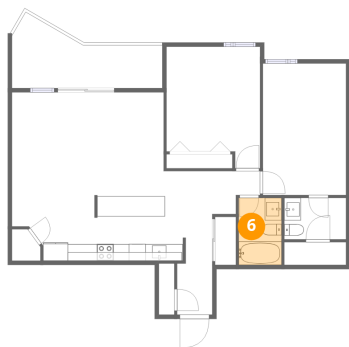

1025 Richmond Road, Woodroffe - Lincoln Heights, Woodpark, Ottawa, Ontario, Canada, K2B 8G8, 204

6 Floor 1 - Bath

Dimensions: 5'1" x 8'0"
Area: 41 sq. ft
Counted as living area: Yes

Heated: Yes
Finished: Yes
Enclosed: Yes
Contiguous: Yes
Permitted: Yes
Wet space: Yes
Addition: No
Conversion: No