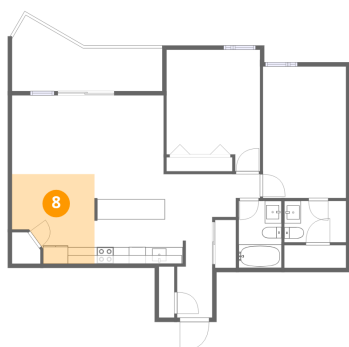

8 Floor 1 - Dining Area

Dimensions: 9'10" x 10'8"
Area: 105 sq. ft
Counted as living area: Yes

Heated: Yes
Finished: Yes
Enclosed: Yes
Contiguous: Yes
Permitted: Yes
Wet space: No
Addition: No
Conversion: No