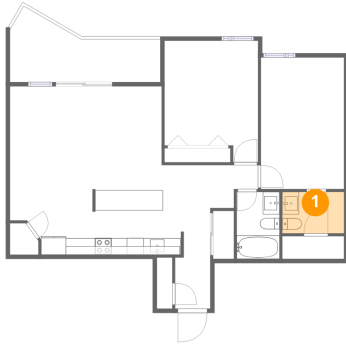

## Room dimensions

Floor 1

Total:947sqft Excluded: 110sqft

#		Dimensions	sqft	Counted as living area
1	Bath	7'4" x 4'11"	36 sq. ft	Yes
2	Bedroom	11'2" x 14'6"	162 sq. ft	Yes
3	W.I.C.	7'4" x 2'9"	20 sq. ft	Yes
4	Balcony	18'0" x 9'0"	162 sq. ft	No
5	Primary Bedroom	9'11" x 15'8"	156 sq. ft	Yes
6	Bath	5'1" x 8'0"	41 sq. ft	Yes
7	Living Room	18'2" x 9'5"	170 sq. ft	Yes
8	Dining Area	9'10" x 10'8"	105 sq. ft	Yes
9	Kitchen	10'11" x 10'8"	117 sq. ft	Yes
10	Foyer	4'2" x 6'1"	26 sq. ft	Yes
11	Hall	8'11" x 11'0"	98 sq. ft	Yes

1025 Richmond Road, Woodroffe - Lincoln Heights, Woodpark,  
Ottawa, Ontario, Canada, K2B 8G8, 204

**1** Floor 1 - Bath

---

Dimensions: 7'4" x 4'11"  
Area: 36 sq. ft  
Counted as living area: Yes

Heated: Yes  
Finished: Yes  
Enclosed: Yes  
Contiguous: Yes  
Permitted: Yes  
Wet space: Yes  
Addition: No  
Conversion: No