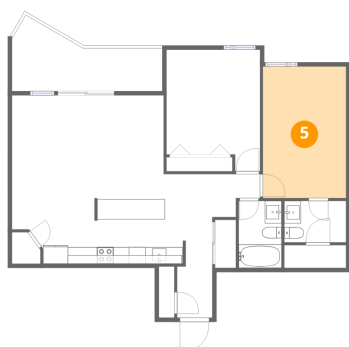

5 Floor 1 - Primary Bedroom

Dimensions: 9'11" x 15'8"
Area: 156 sq. ft
Counted as living area: Yes

Heated: Yes
Finished: Yes
Enclosed: Yes
Contiguous: Yes
Permitted: Yes
Wet space: No
Addition: No
Conversion: No