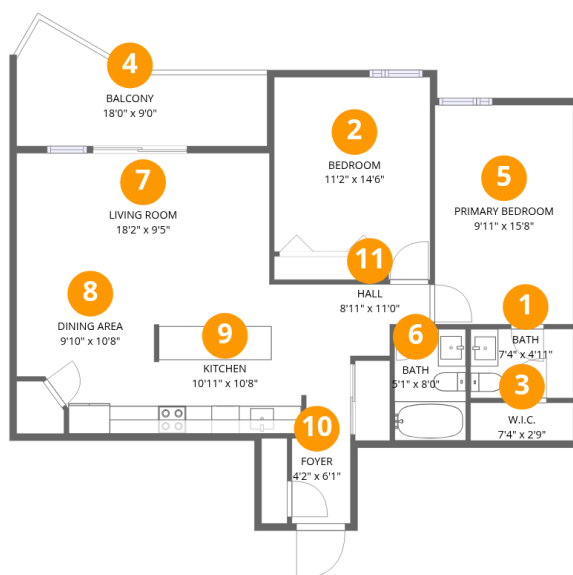

Home data report

1025 Richmond Road, Woodroffe - Lincoln Heights, Woodpark,
Ottawa, Ontario, Canada, K2B 8G8, 204

Room dimensions

Floor 1

Total:947sqft Excluded: 110sqft

#		Dimensions	sqft	Counted as living area
1	Bath	7'4" x 4'11"	36 sq. ft	Yes
2	Bedroom	11'2" x 14'6"	162 sq. ft	Yes
3	W.I.C.	7'4" x 2'9"	20 sq. ft	Yes
4	Balcony	18'0" x 9'0"	162 sq. ft	No
5	Primary Bedroom	9'11" x 15'8"	156 sq. ft	Yes
6	Bath	5'1" x 8'0"	41 sq. ft	Yes
7	Living Room	18'2" x 9'5"	170 sq. ft	Yes
8	Dining Area	9'10" x 10'8"	105 sq. ft	Yes
9	Kitchen	10'11" x 10'8"	117 sq. ft	Yes
10	Foyer	4'2" x 6'1"	26 sq. ft	Yes
11	Hall	8'11" x 11'0"	98 sq. ft	Yes