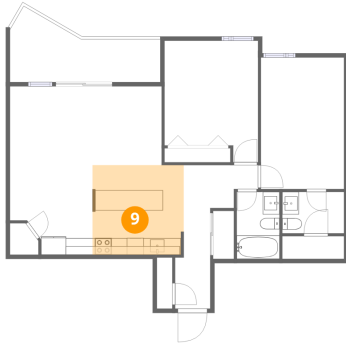

## 8 Floor 1 - Dining Area

Dimensions: 9'10" x 10'8"  
Area: 105 sq. ft  
Counted as living area: Yes

Heated: Yes  
Finished: Yes  
Enclosed: Yes  
Contiguous: Yes  
Permitted: Yes  
Wet space: No  
Addition: No  
Conversion: No

1025 Richmond Road, Woodroffe - Lincoln Heights, Woodpark,  
Ottawa, Ontario, Canada, K2B 8G8, 204

**9** Floor 1 - Kitchen

Dimensions: 10'11" x 10'8"  
Area: 117 sq. ft  
Counted as living area: Yes

Heated: Yes  
Finished: Yes  
Enclosed: Yes  
Contiguous: Yes  
Permitted: Yes  
Wet space: No  
Addition: No  
Conversion: No