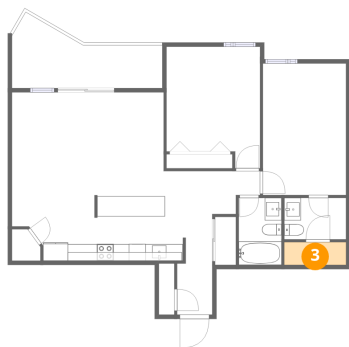

1025 Richmond Road, Woodroffe - Lincoln Heights, Woodpark,  
Ottawa, Ontario, Canada, K2B 8G8, 204

**1** Floor 1 - Bath

---

Dimensions: 7'4" x 4'11"  
Area: 36 sq. ft  
Counted as living area: Yes

Heated: Yes  
Finished: Yes  
Enclosed: Yes  
Contiguous: Yes  
Permitted: Yes  
Wet space: Yes  
Addition: No  
Conversion: No

**2** Floor 1 - Bedroom

---

Dimensions: 11'2" x 14'6"  
Area: 162 sq. ft  
Counted as living area: Yes

Heated: Yes  
Finished: Yes  
Enclosed: Yes  
Contiguous: Yes  
Permitted: Yes  
Wet space: No  
Addition: No  
Conversion: No

1025 Richmond Road, Woodroffe - Lincoln Heights, Woodpark,  
Ottawa, Ontario, Canada, K2B 8G8, 204

**3** Floor 1 - W.I.C.

Dimensions: 7'4" x 2'9"  
Area: 20 sq. ft  
Counted as living area: Yes

Heated: Yes  
Finished: Yes  
Enclosed: Yes  
Contiguous: Yes  
Permitted: Yes  
Wet space: No  
Addition: No  
Conversion: No