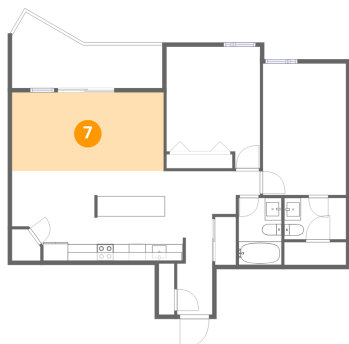

7 Floor 1 - Living Room

Dimensions: 18'2" x 9'5"
Area: 170 sq. ft
Counted as living area: Yes

Heated: Yes
Finished: Yes
Enclosed: Yes
Contiguous: Yes
Permitted: Yes
Wet space: No
Addition: No
Conversion: No