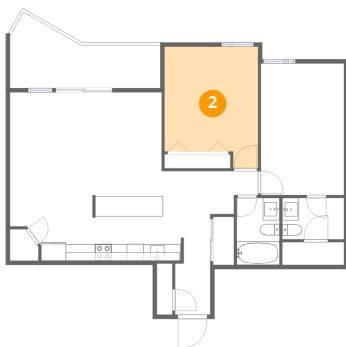

## Room dimensions

Floor 1

Total:947sqft Excluded: 110sqft

#		Dimensions	sqft	Counted as living area
1	Bath	7'4" x 4'11"	36 sq. ft	Yes
2	Bedroom	11'2" x 14'6"	162 sq. ft	Yes
3	W.I.C.	7'4" x 2'9"	20 sq. ft	Yes
4	Balcony	18'0" x 9'0"	162 sq. ft	No
5	Primary Bedroom	9'11" x 15'8"	156 sq. ft	Yes
6	Bath	5'1" x 8'0"	41 sq. ft	Yes
7	Living Room	18'2" x 9'5"	170 sq. ft	Yes
8	Dining Area	9'10" x 10'8"	105 sq. ft	Yes
9	Kitchen	10'11" x 10'8"	117 sq. ft	Yes
10	Foyer	4'2" x 6'1"	26 sq. ft	Yes
11	Hall	8'11" x 11'0"	98 sq. ft	Yes

1025 Richmond Road, Woodroffe - Lincoln Heights, Woodpark,  
Ottawa, Ontario, Canada, K2B 8G8, 204

**1** Floor 1 - Bath

---

Dimensions: 7'4" x 4'11"  
Area: 36 sq. ft  
Counted as living area: Yes

Heated: Yes  
Finished: Yes  
Enclosed: Yes  
Contiguous: Yes  
Permitted: Yes  
Wet space: Yes  
Addition: No  
Conversion: No

**2** Floor 1 - Bedroom

---

Dimensions: 11'2" x 14'6"  
Area: 162 sq. ft  
Counted as living area: Yes

Heated: Yes  
Finished: Yes  
Enclosed: Yes  
Contiguous: Yes  
Permitted: Yes  
Wet space: No  
Addition: No  
Conversion: No

1025 Richmond Road, Woodroffe - Lincoln Heights, Woodpark,  
Ottawa, Ontario, Canada, K2B 8G8, 204

**3** Floor 1 - W.I.C.

Dimensions: 7'4" x 2'9"  
Area: 20 sq. ft  
Counted as living area: Yes

Heated: Yes  
Finished: Yes  
Enclosed: Yes  
Contiguous: Yes  
Permitted: Yes  
Wet space: No  
Addition: No  
Conversion: No