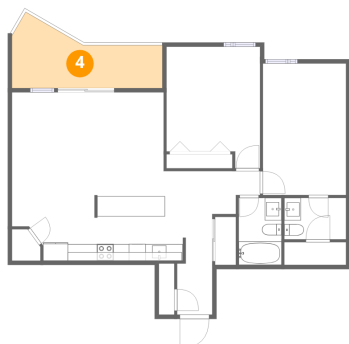

4 Floor 1 - Balcony

Dimensions: 18'0" x 9'0"
Area: 162 sq. ft
Counted as living area: No

Heated: No
Finished: No
Enclosed: No
Contiguous: Yes
Permitted: Yes
Wet space: No
Addition: No
Conversion: No