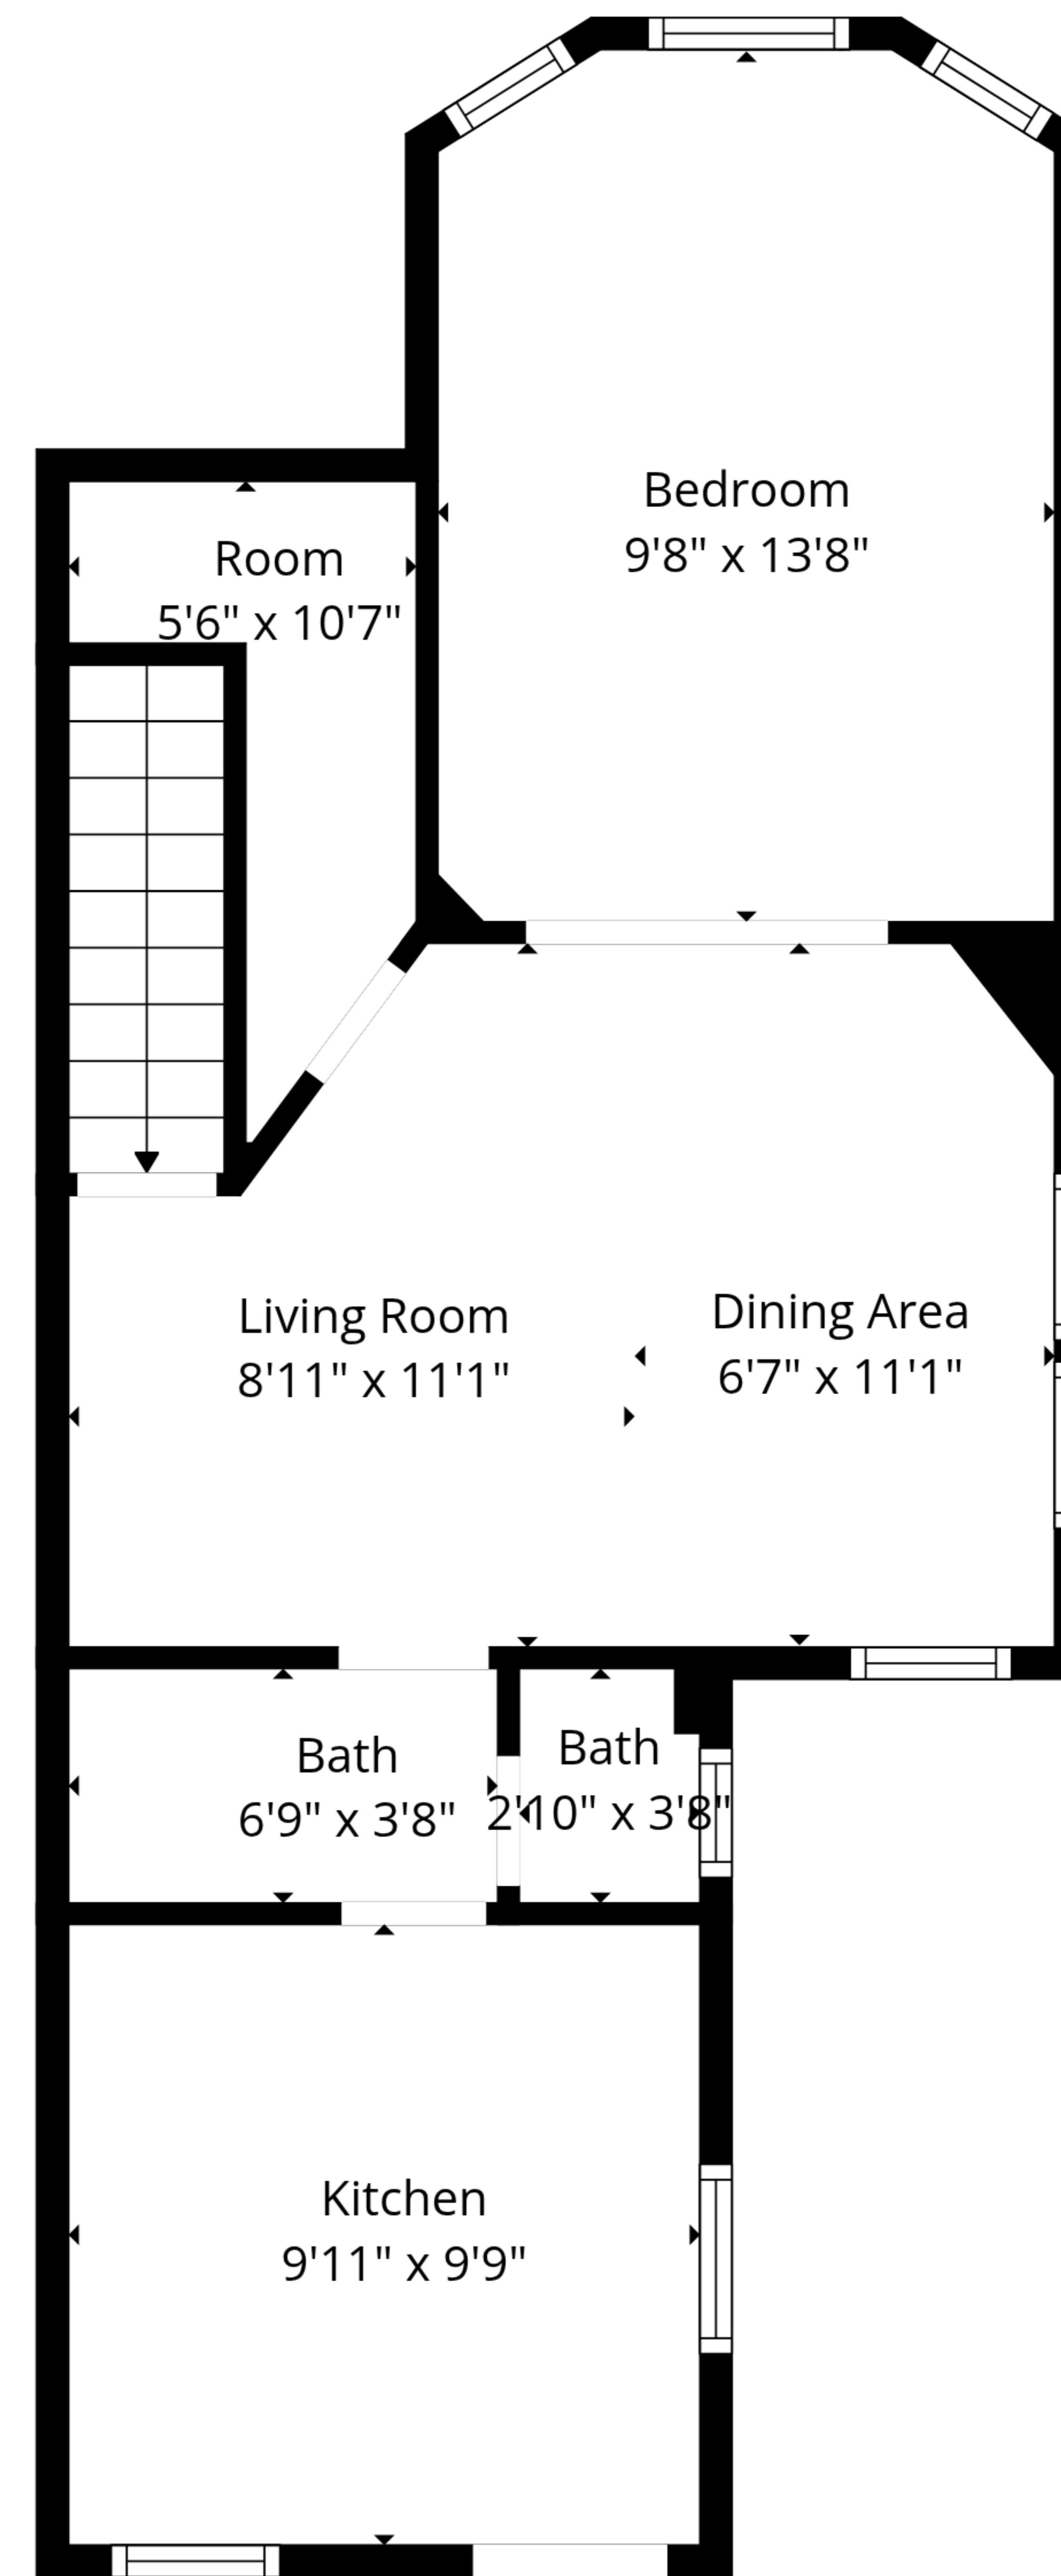

Recreation Room  
15'6" x 22'9"

Utility  
9'3" x 13'1"

**TOTAL: 765 sq. ft**

Basement: 298 sq. ft, 1st floor: 467 sq. ft

EXCLUDED AREAS: UTILITY: 109 sq. ft, UNDEFINED: 20 sq. ft, WALLS: 102 sq. ft

**TOTAL: 765 sq. ft**

Basement: 298 sq. ft, 1st floor: 467 sq. ft

EXCLUDED AREAS: UTILITY: 109 sq. ft, UNDEFINED: 20 sq. ft, WALLS: 102 sq. ft

Basement

1st Floor

**TOTAL: 765 sq. ft**

Basement: 298 sq. ft, 1st floor: 467 sq. ft

EXCLUDED AREAS: UTILITY: 109 sq. ft, UNDEFINED: 20 sq. ft, WALLS: 102 sq. ft