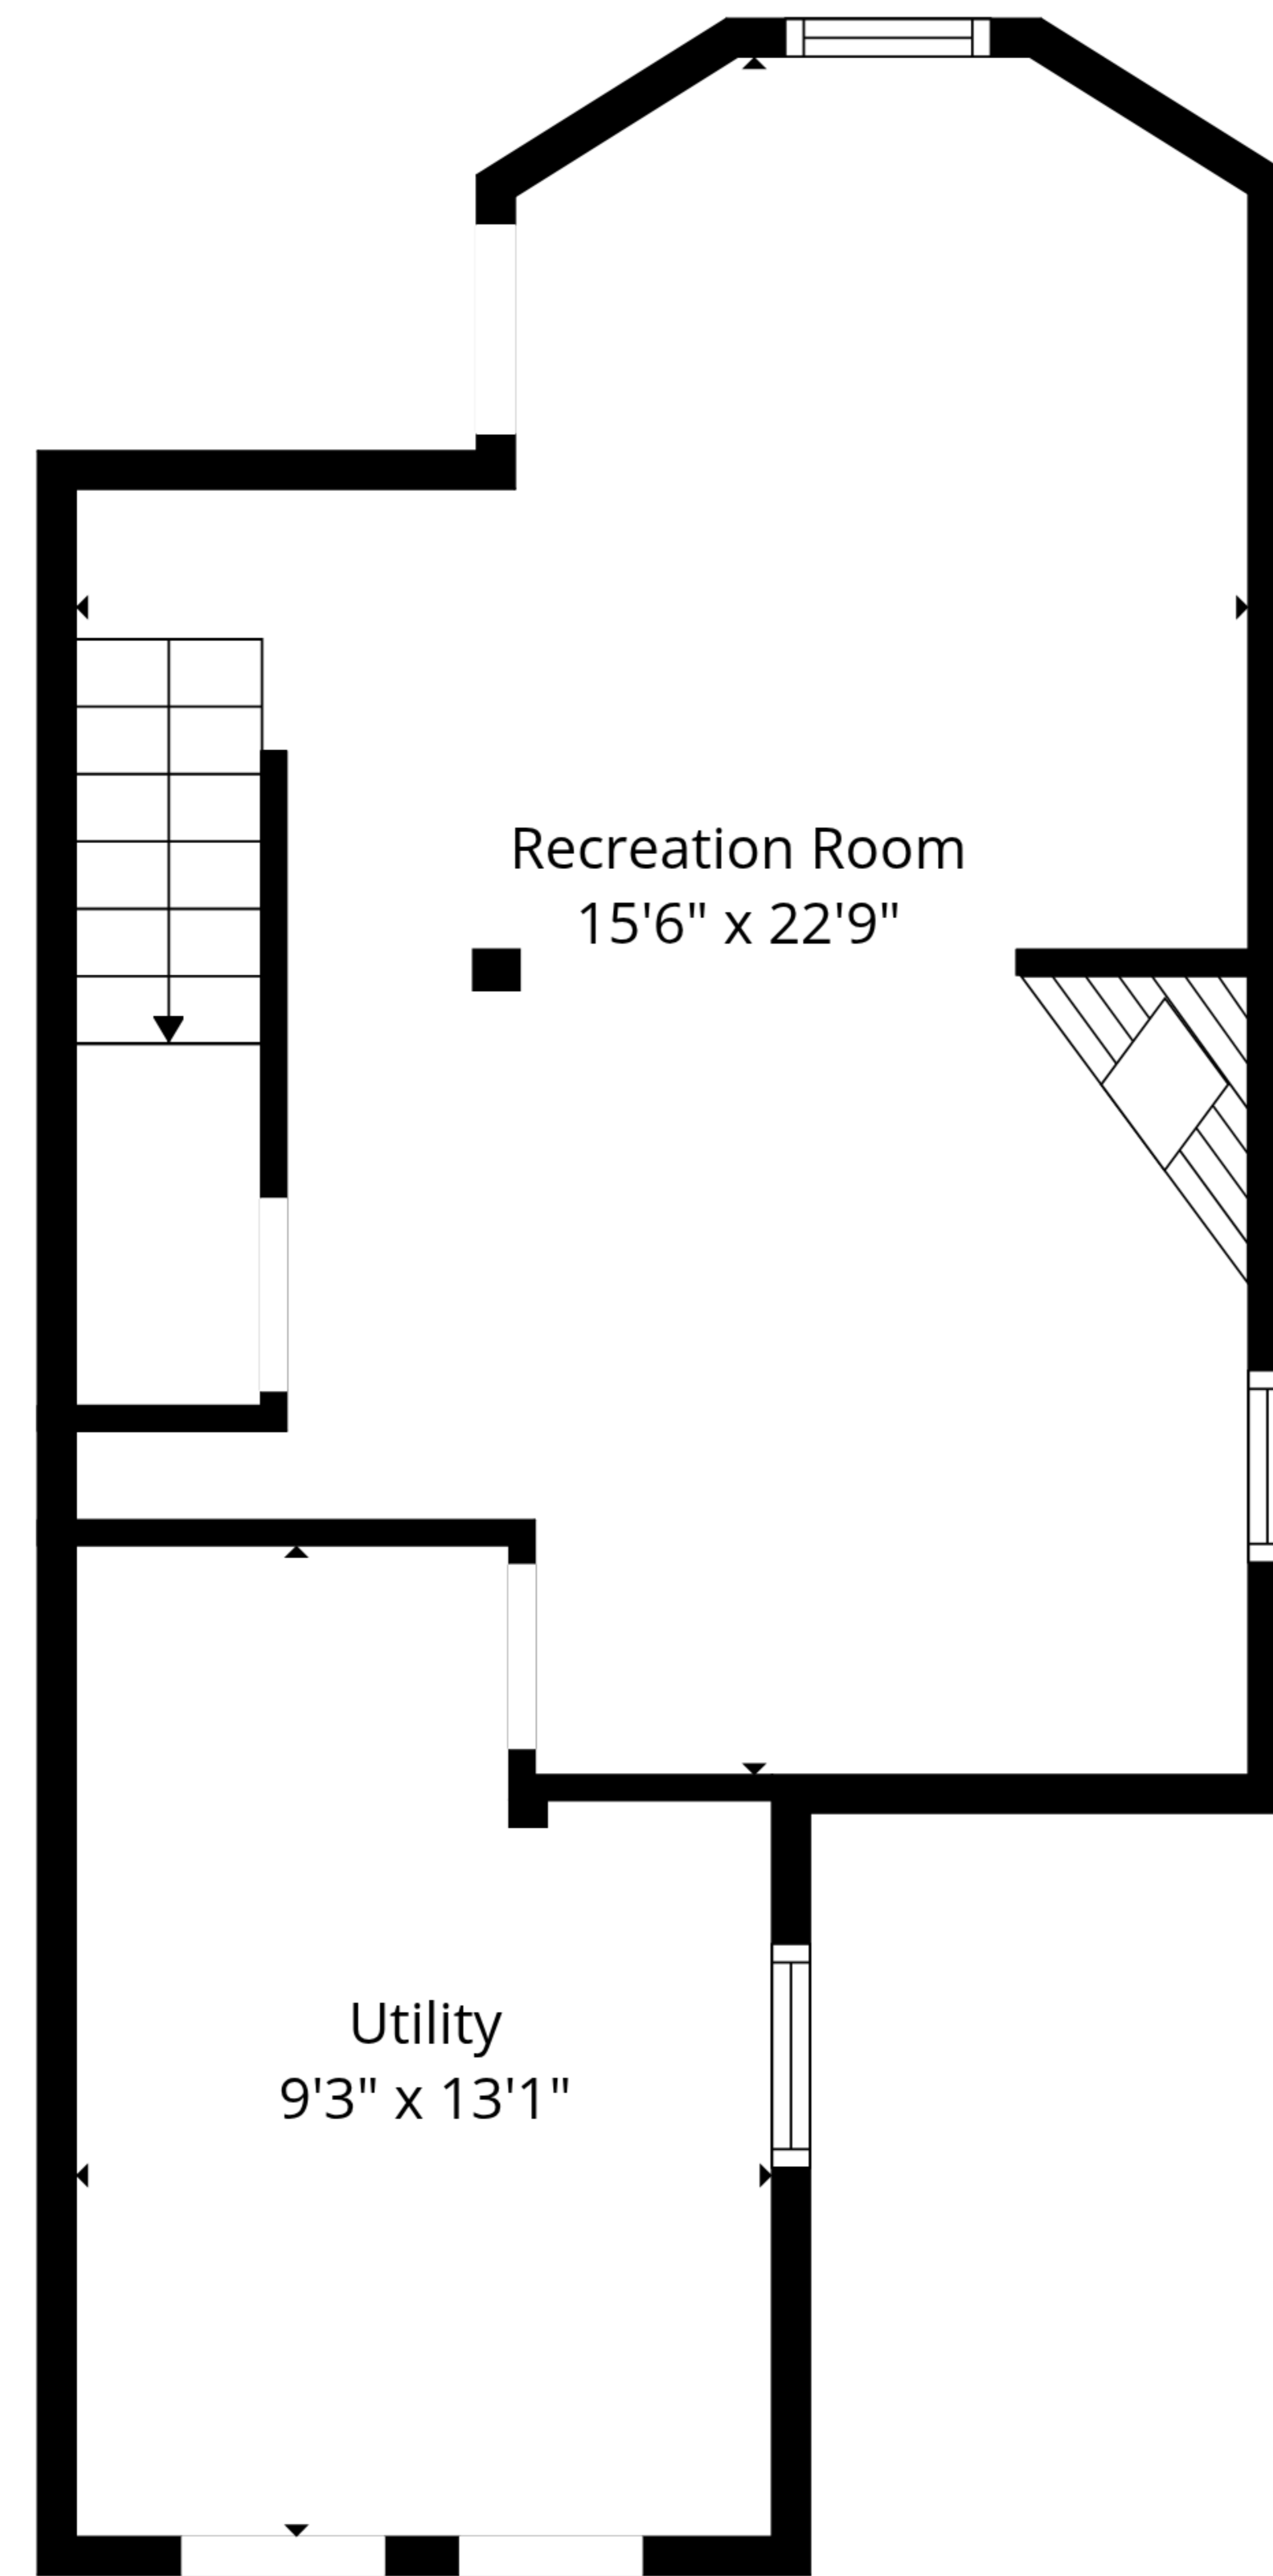

Recreation Room  
15'6" x 22'9"

Utility  
9'3" x 13'1"

**TOTAL: 765 sq. ft**

Basement: 298 sq. ft, 1st floor: 467 sq. ft

EXCLUDED AREAS: UTILITY: 109 sq. ft, UNDEFINED: 20 sq. ft, WALLS: 102 sq. ft

**TOTAL: 765 sq. ft**

Basement: 298 sq. ft, 1st floor: 467 sq. ft

EXCLUDED AREAS: UTILITY: 109 sq. ft, UNDEFINED: 20 sq. ft, WALLS: 102 sq. ft

Basement

1st Floor

**TOTAL: 765 sq. ft**

Basement: 298 sq. ft, 1st floor: 467 sq. ft

EXCLUDED AREAS: UTILITY: 109 sq. ft, UNDEFINED: 20 sq. ft, WALLS: 102 sq. ft