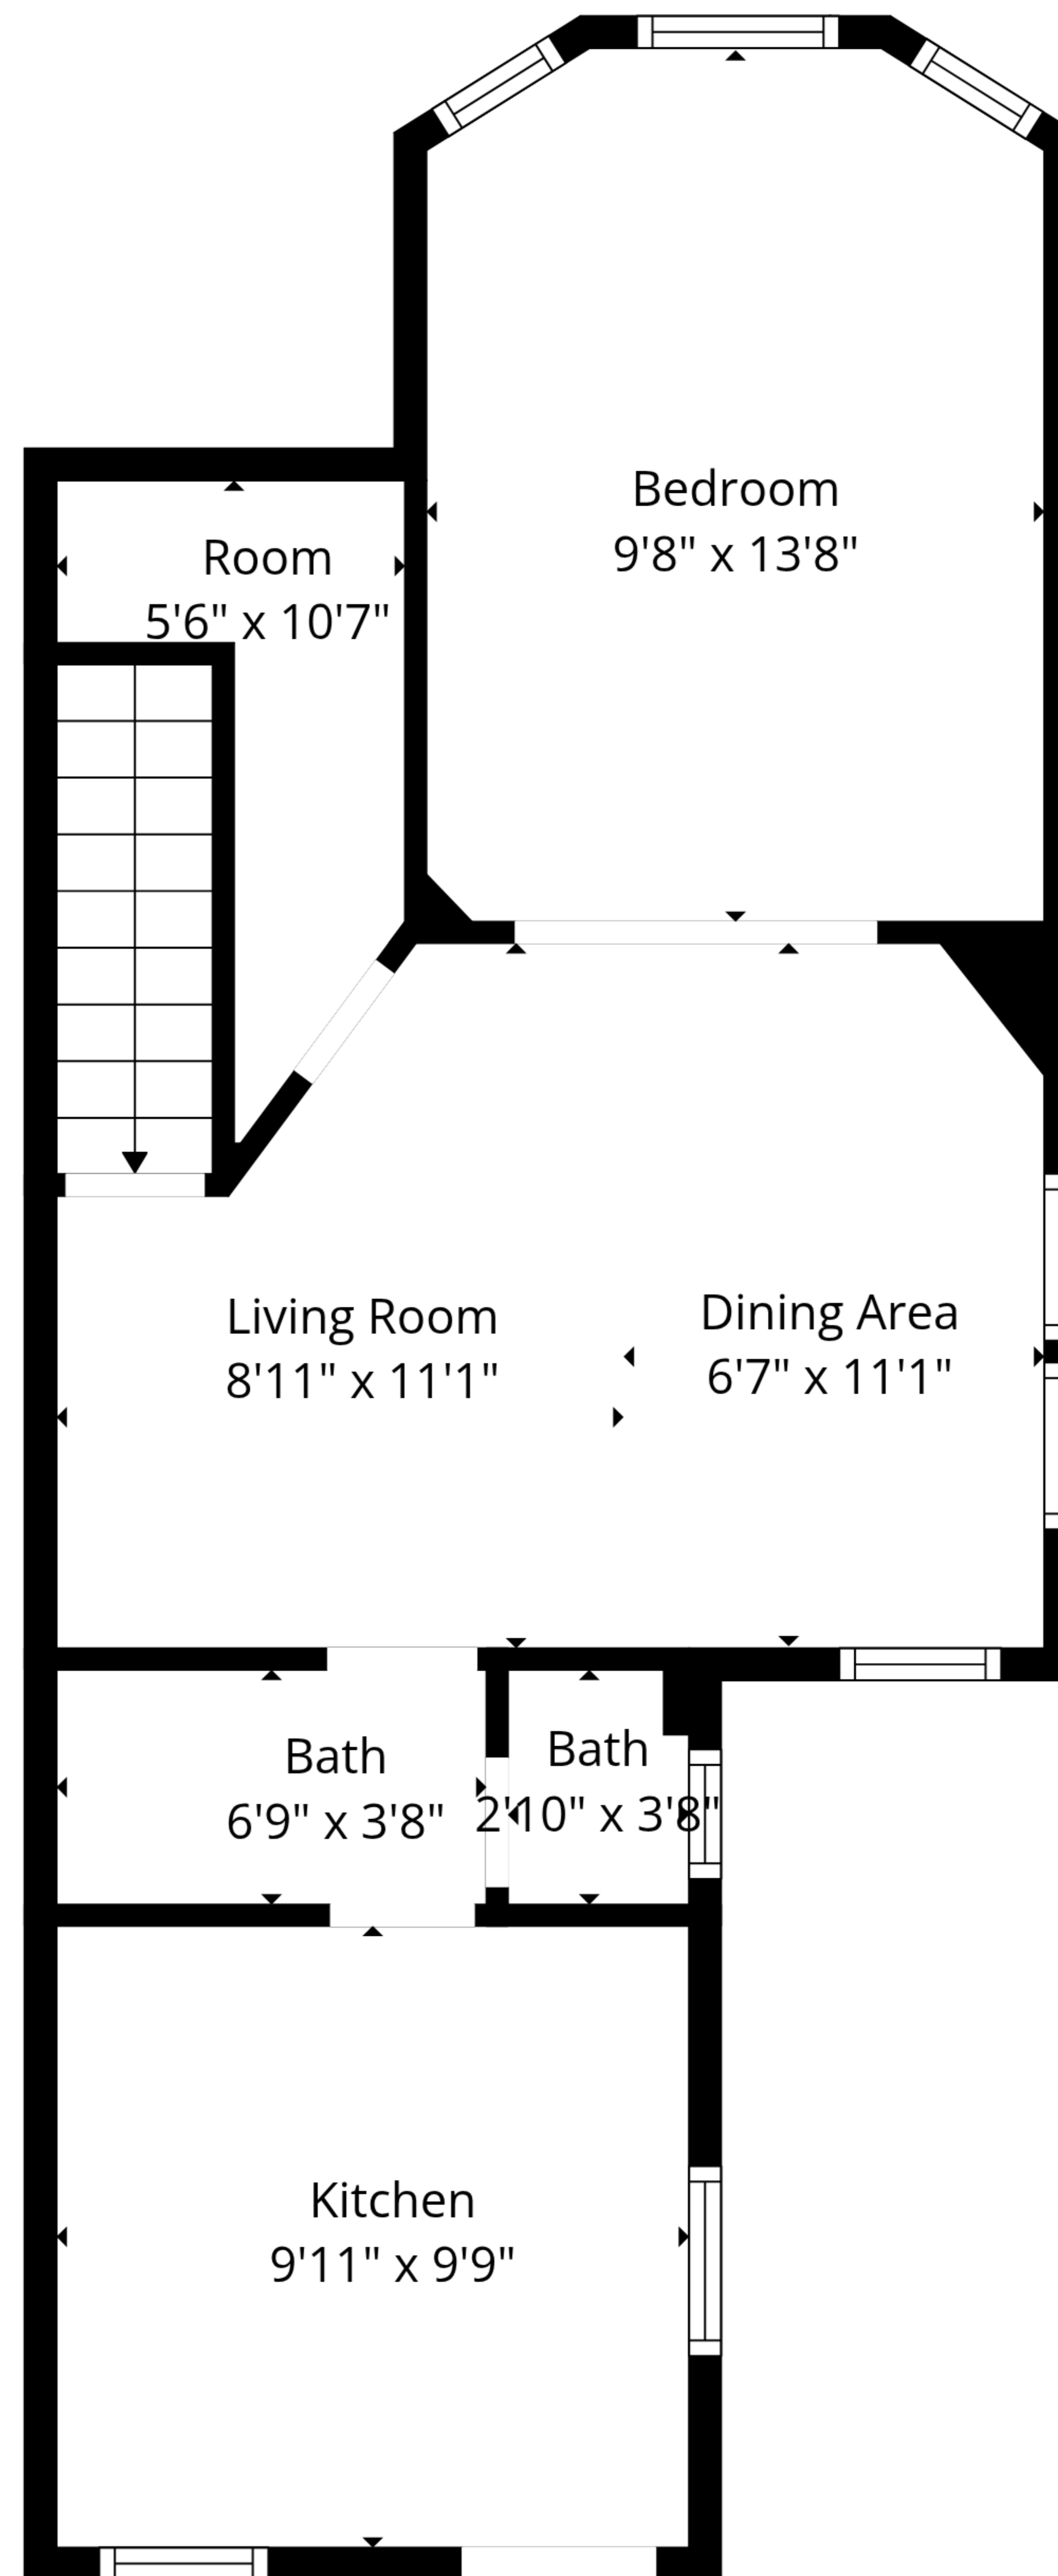

Recreation Room  
15'6" x 22'9"

Utility  
9'3" x 13'1"

**TOTAL: 765 sq. ft**

Basement: 298 sq. ft, 1st floor: 467 sq. ft

EXCLUDED AREAS: UTILITY: 109 sq. ft, UNDEFINED: 20 sq. ft, WALLS: 102 sq. ft

**TOTAL: 765 sq. ft**

Basement: 298 sq. ft, 1st floor: 467 sq. ft

EXCLUDED AREAS: UTILITY: 109 sq. ft, UNDEFINED: 20 sq. ft, WALLS: 102 sq. ft

Basement

1st Floor

**TOTAL: 765 sq. ft**

Basement: 298 sq. ft, 1st floor: 467 sq. ft

EXCLUDED AREAS: UTILITY: 109 sq. ft, UNDEFINED: 20 sq. ft, WALLS: 102 sq. ft