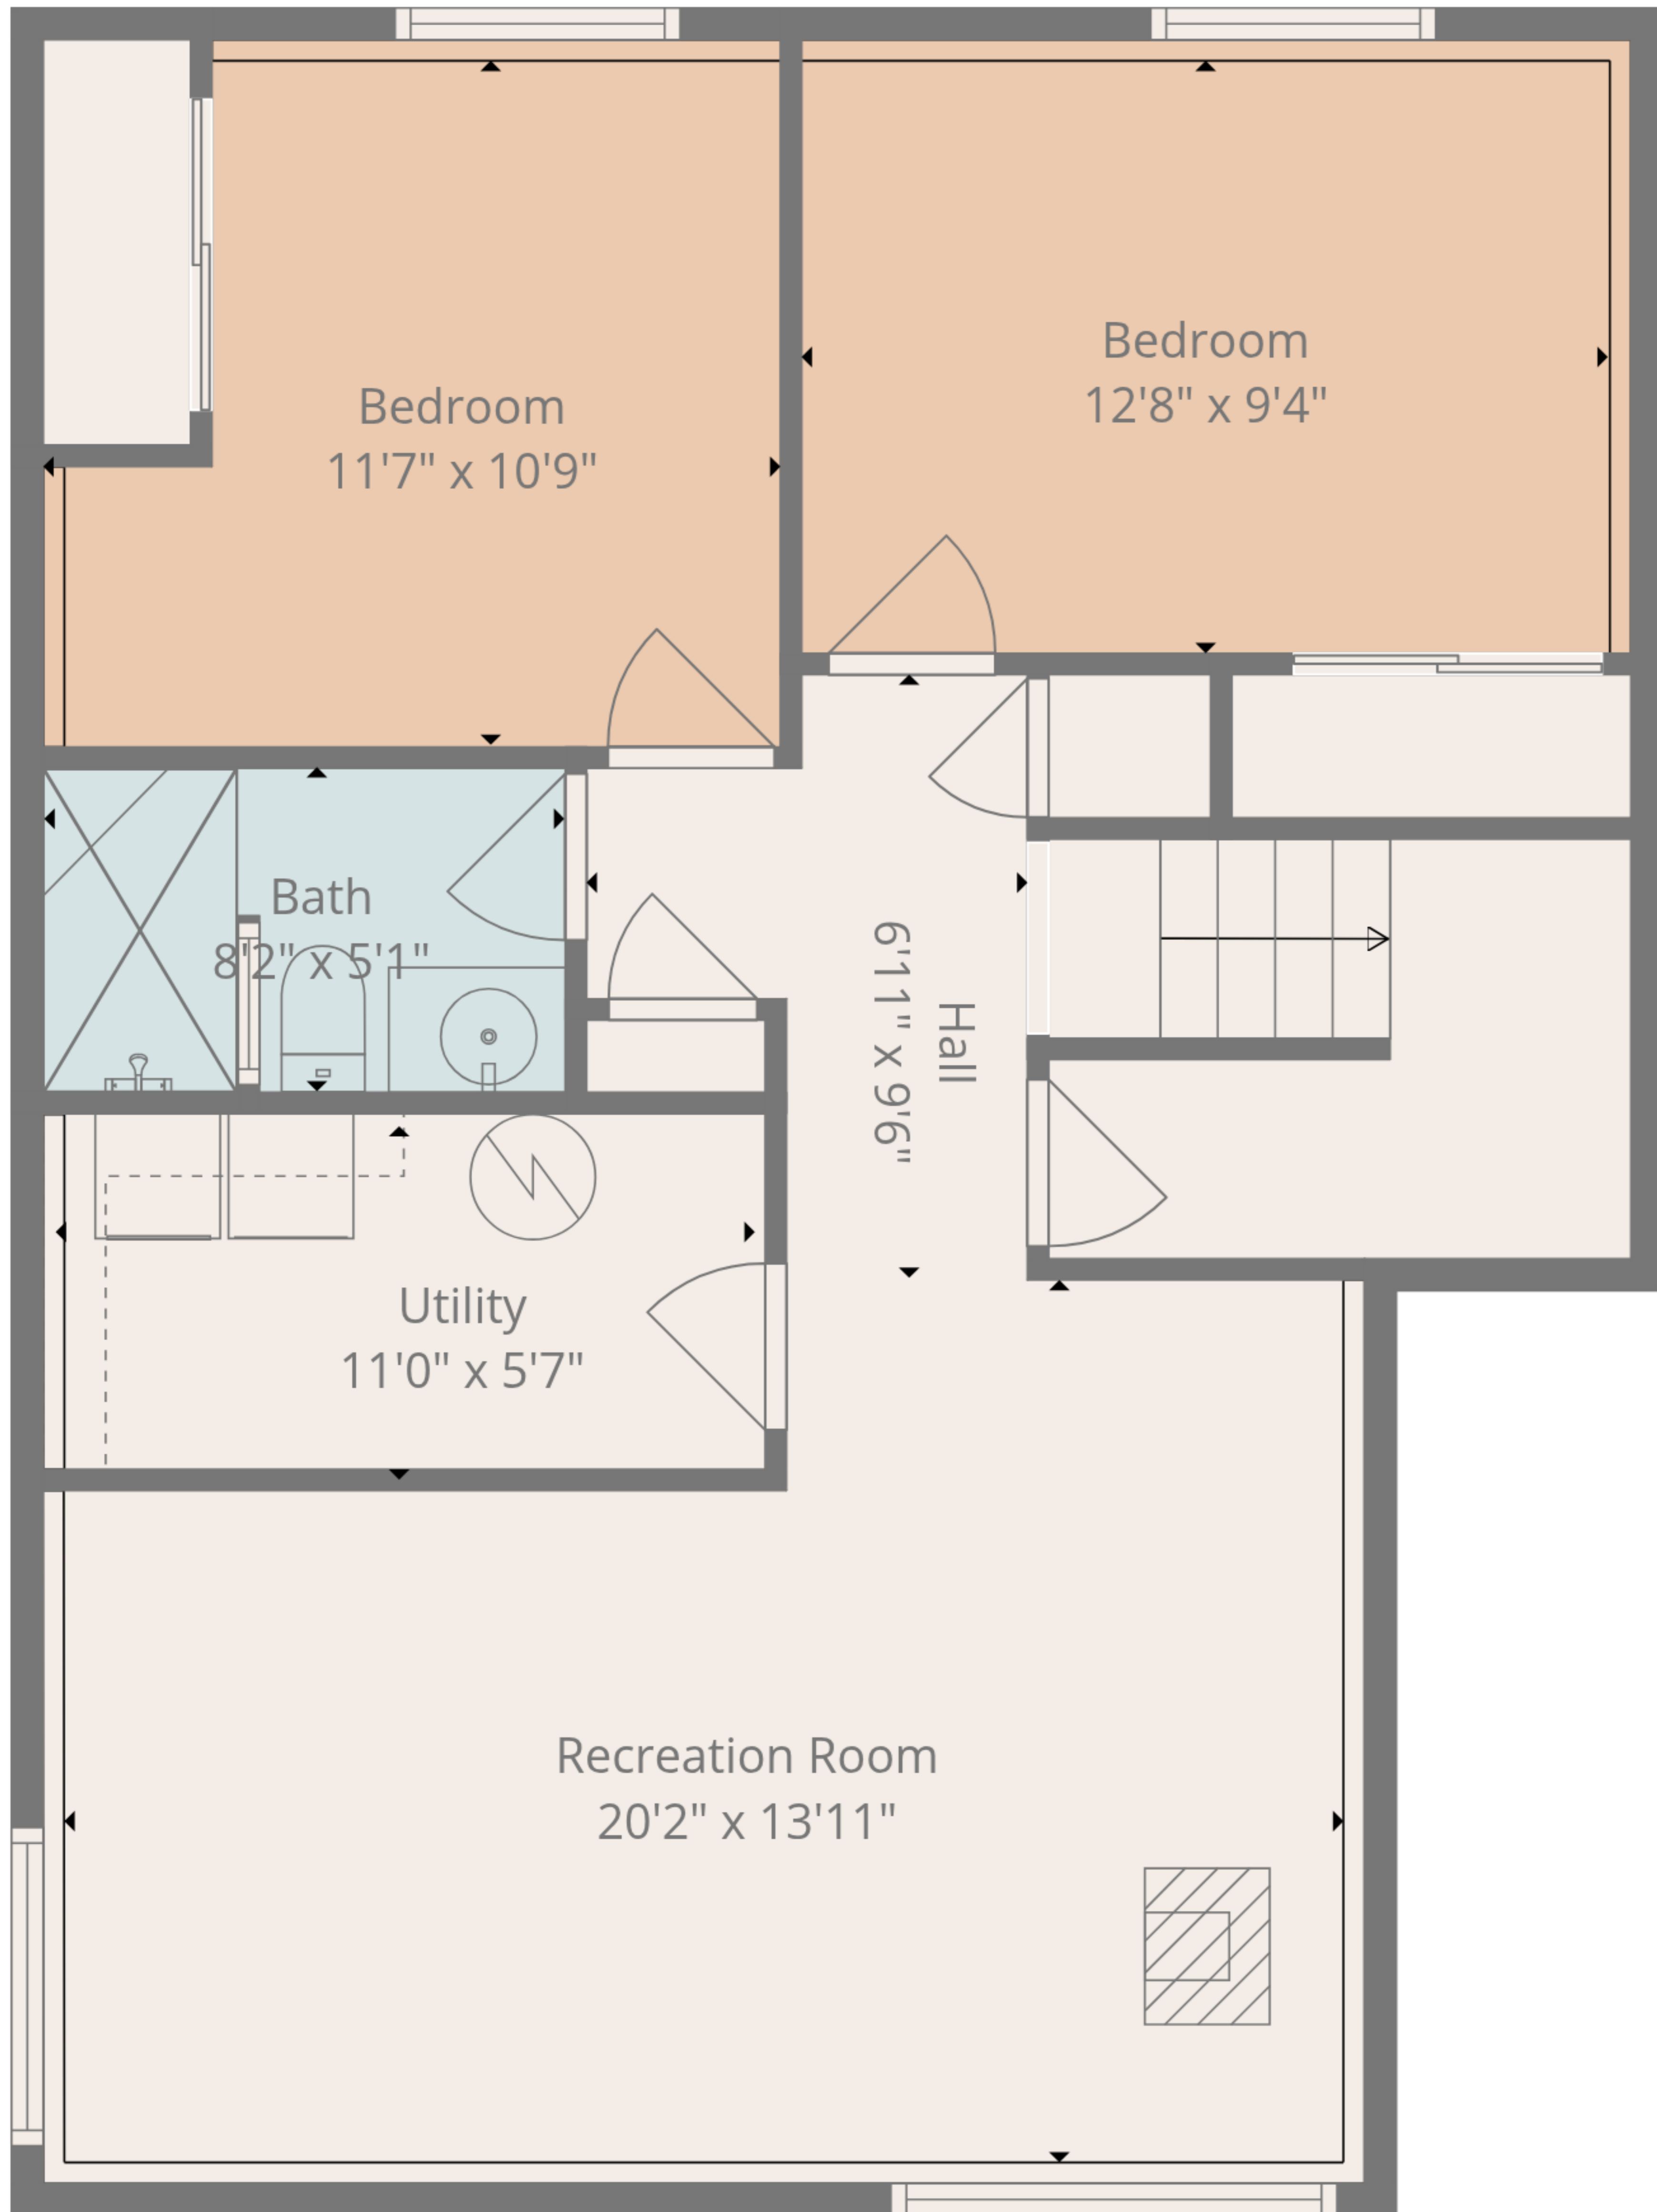

TOTAL: 1536 sq. ft
 Basement: 721 sq. ft, 1st floor: 815 sq. ft
 EXCLUDED AREAS: UTILITY: 64 sq. ft, GARAGE: 371 sq. ft, WALLS: 151 sq. ft

TOTAL: 1536 sq. ft
 Basement: 721 sq. ft, 1st floor: 815 sq. ft
 EXCLUDED AREAS: UTILITY: 64 sq. ft, GARAGE: 371 sq. ft, WALLS: 151 sq. ft

Basement

1st Floor

TOTAL: 1536 sq. ft
 Basement: 721 sq. ft, 1st floor: 815 sq. ft
 EXCLUDED AREAS: UTILITY: 64 sq. ft, GARAGE: 371 sq. ft, WALLS: 151 sq. ft