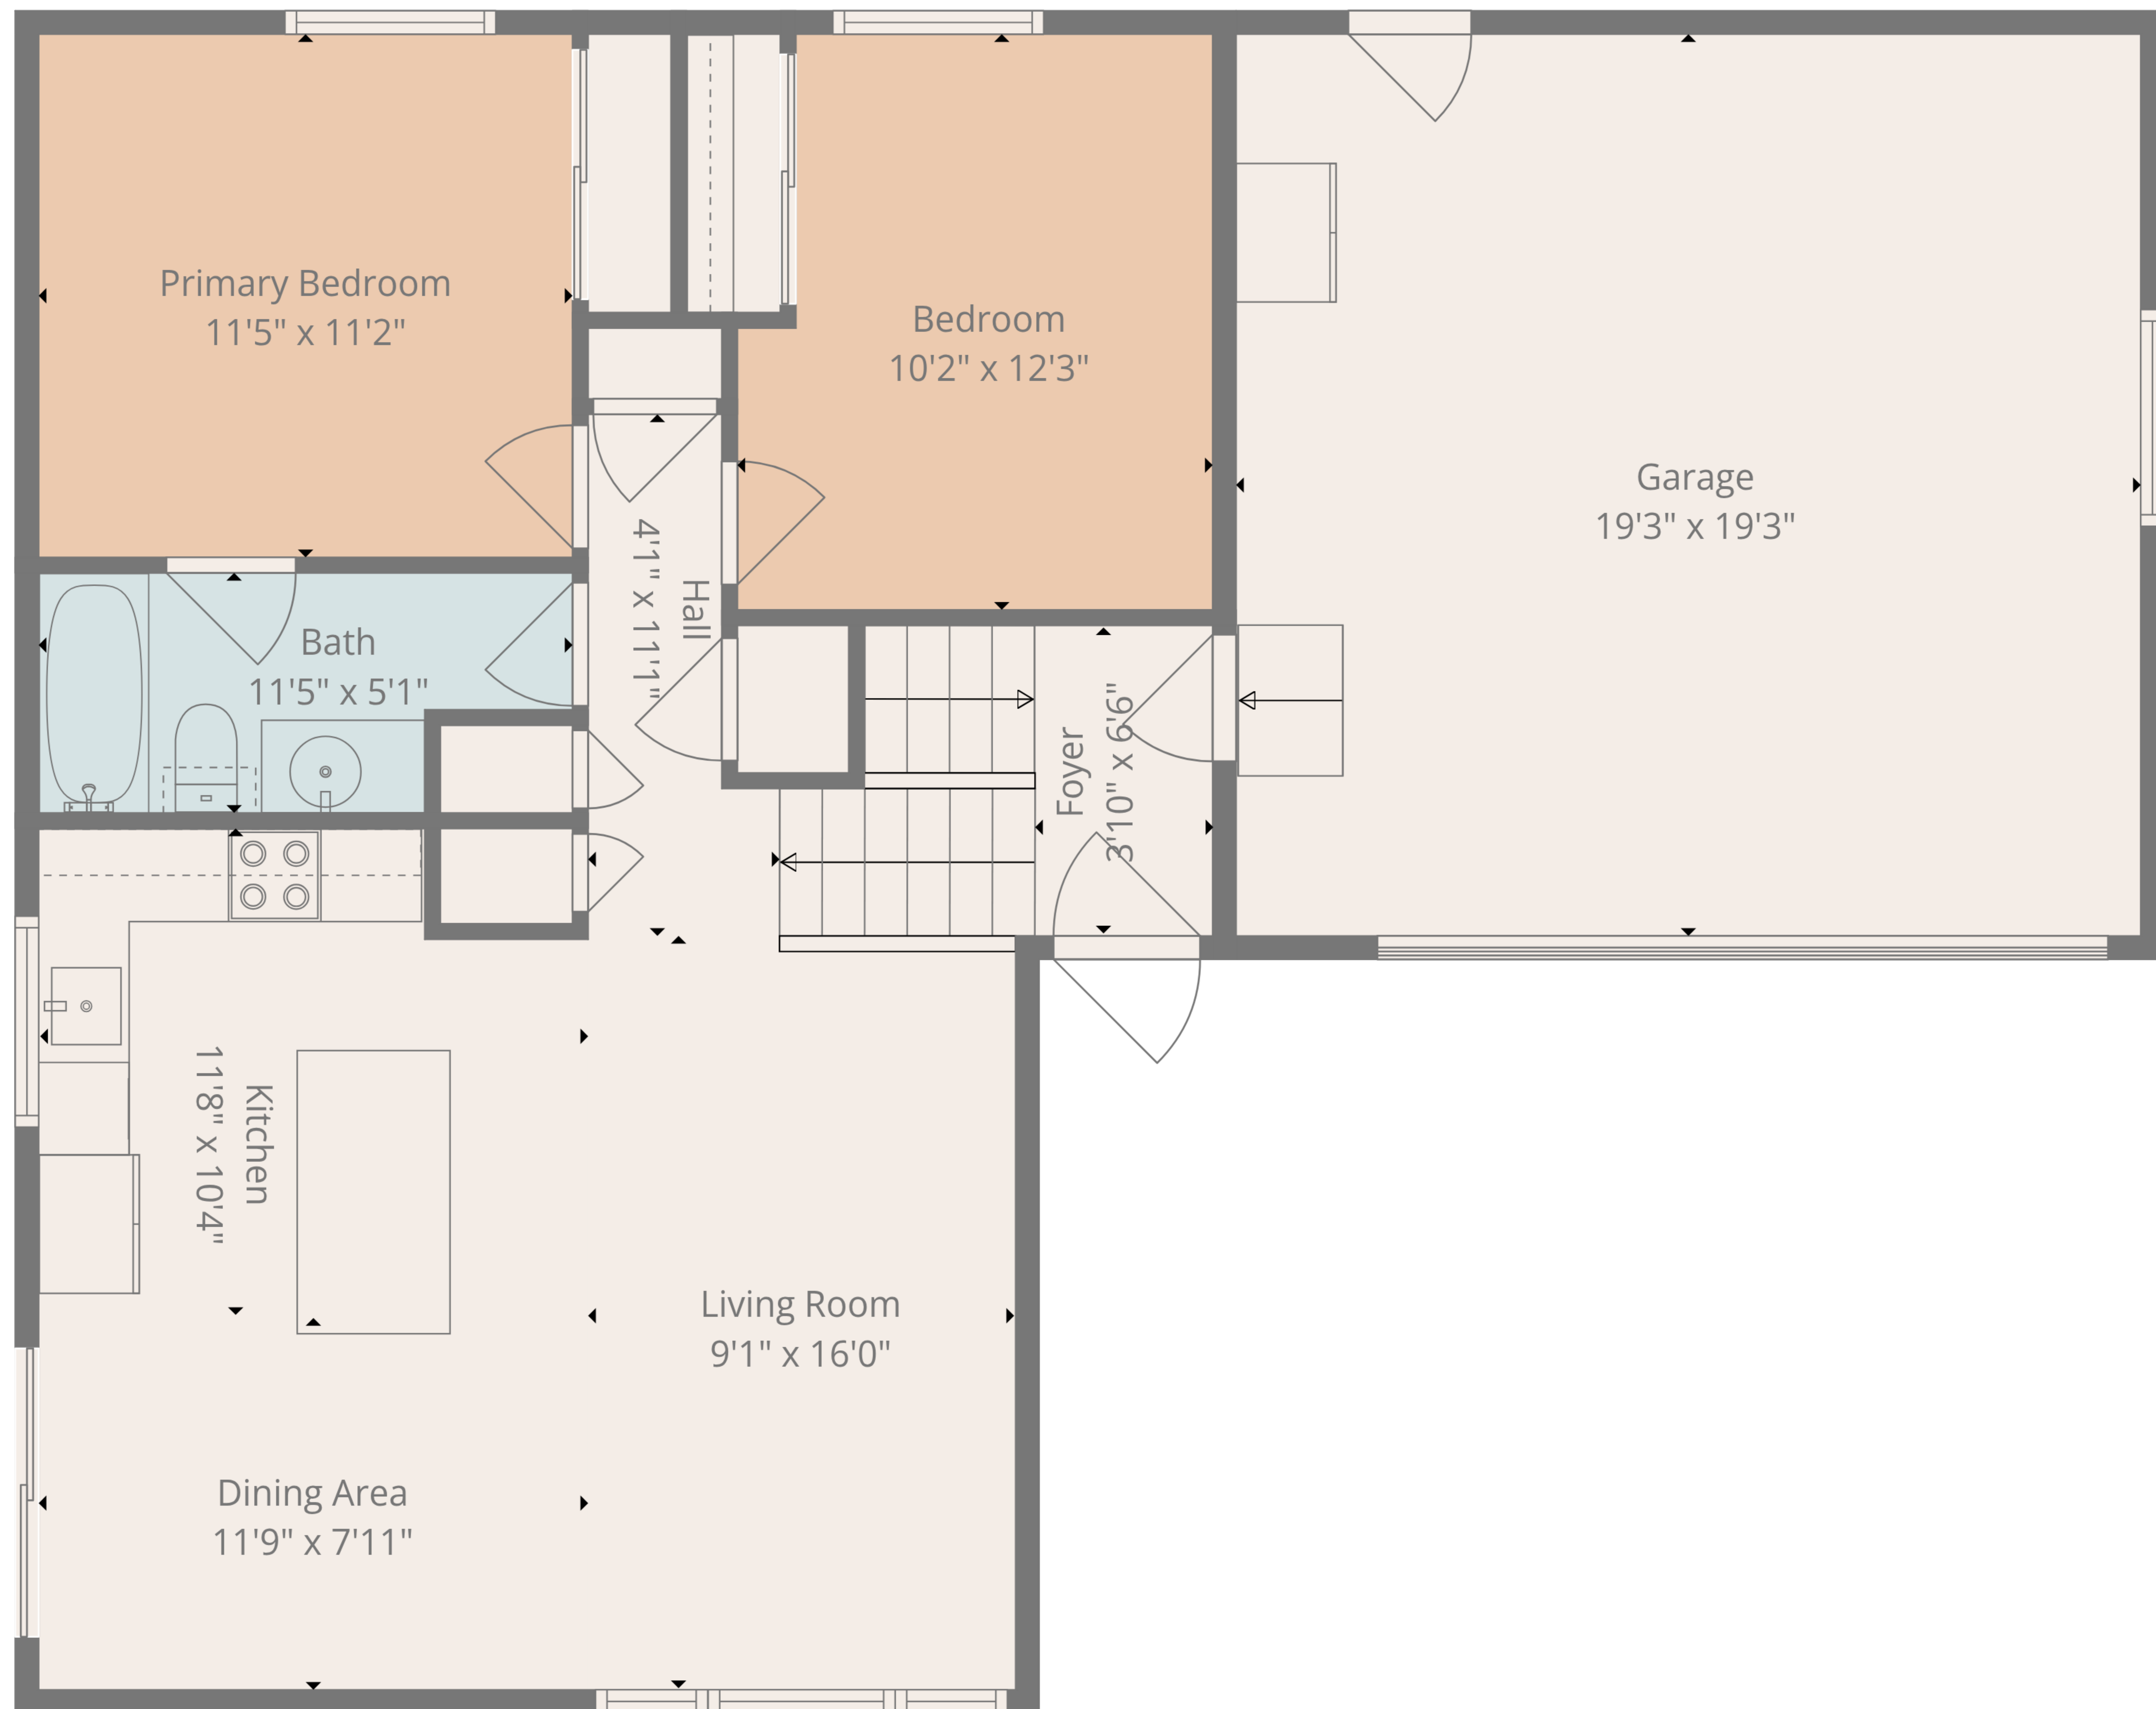

TOTAL: 1536 sq. ft
 Basement: 721 sq. ft, 1st floor: 815 sq. ft
 EXCLUDED AREAS: UTILITY: 64 sq. ft, GARAGE: 371 sq. ft, WALLS: 151 sq. ft

TOTAL: 1536 sq. ft
 Basement: 721 sq. ft, 1st floor: 815 sq. ft
 EXCLUDED AREAS: UTILITY: 64 sq. ft, GARAGE: 371 sq. ft, WALLS: 151 sq. ft

Basement

1st Floor

TOTAL: 1536 sq. ft
 Basement: 721 sq. ft, 1st floor: 815 sq. ft
 EXCLUDED AREAS: UTILITY: 64 sq. ft, GARAGE: 371 sq. ft, WALLS: 151 sq. ft