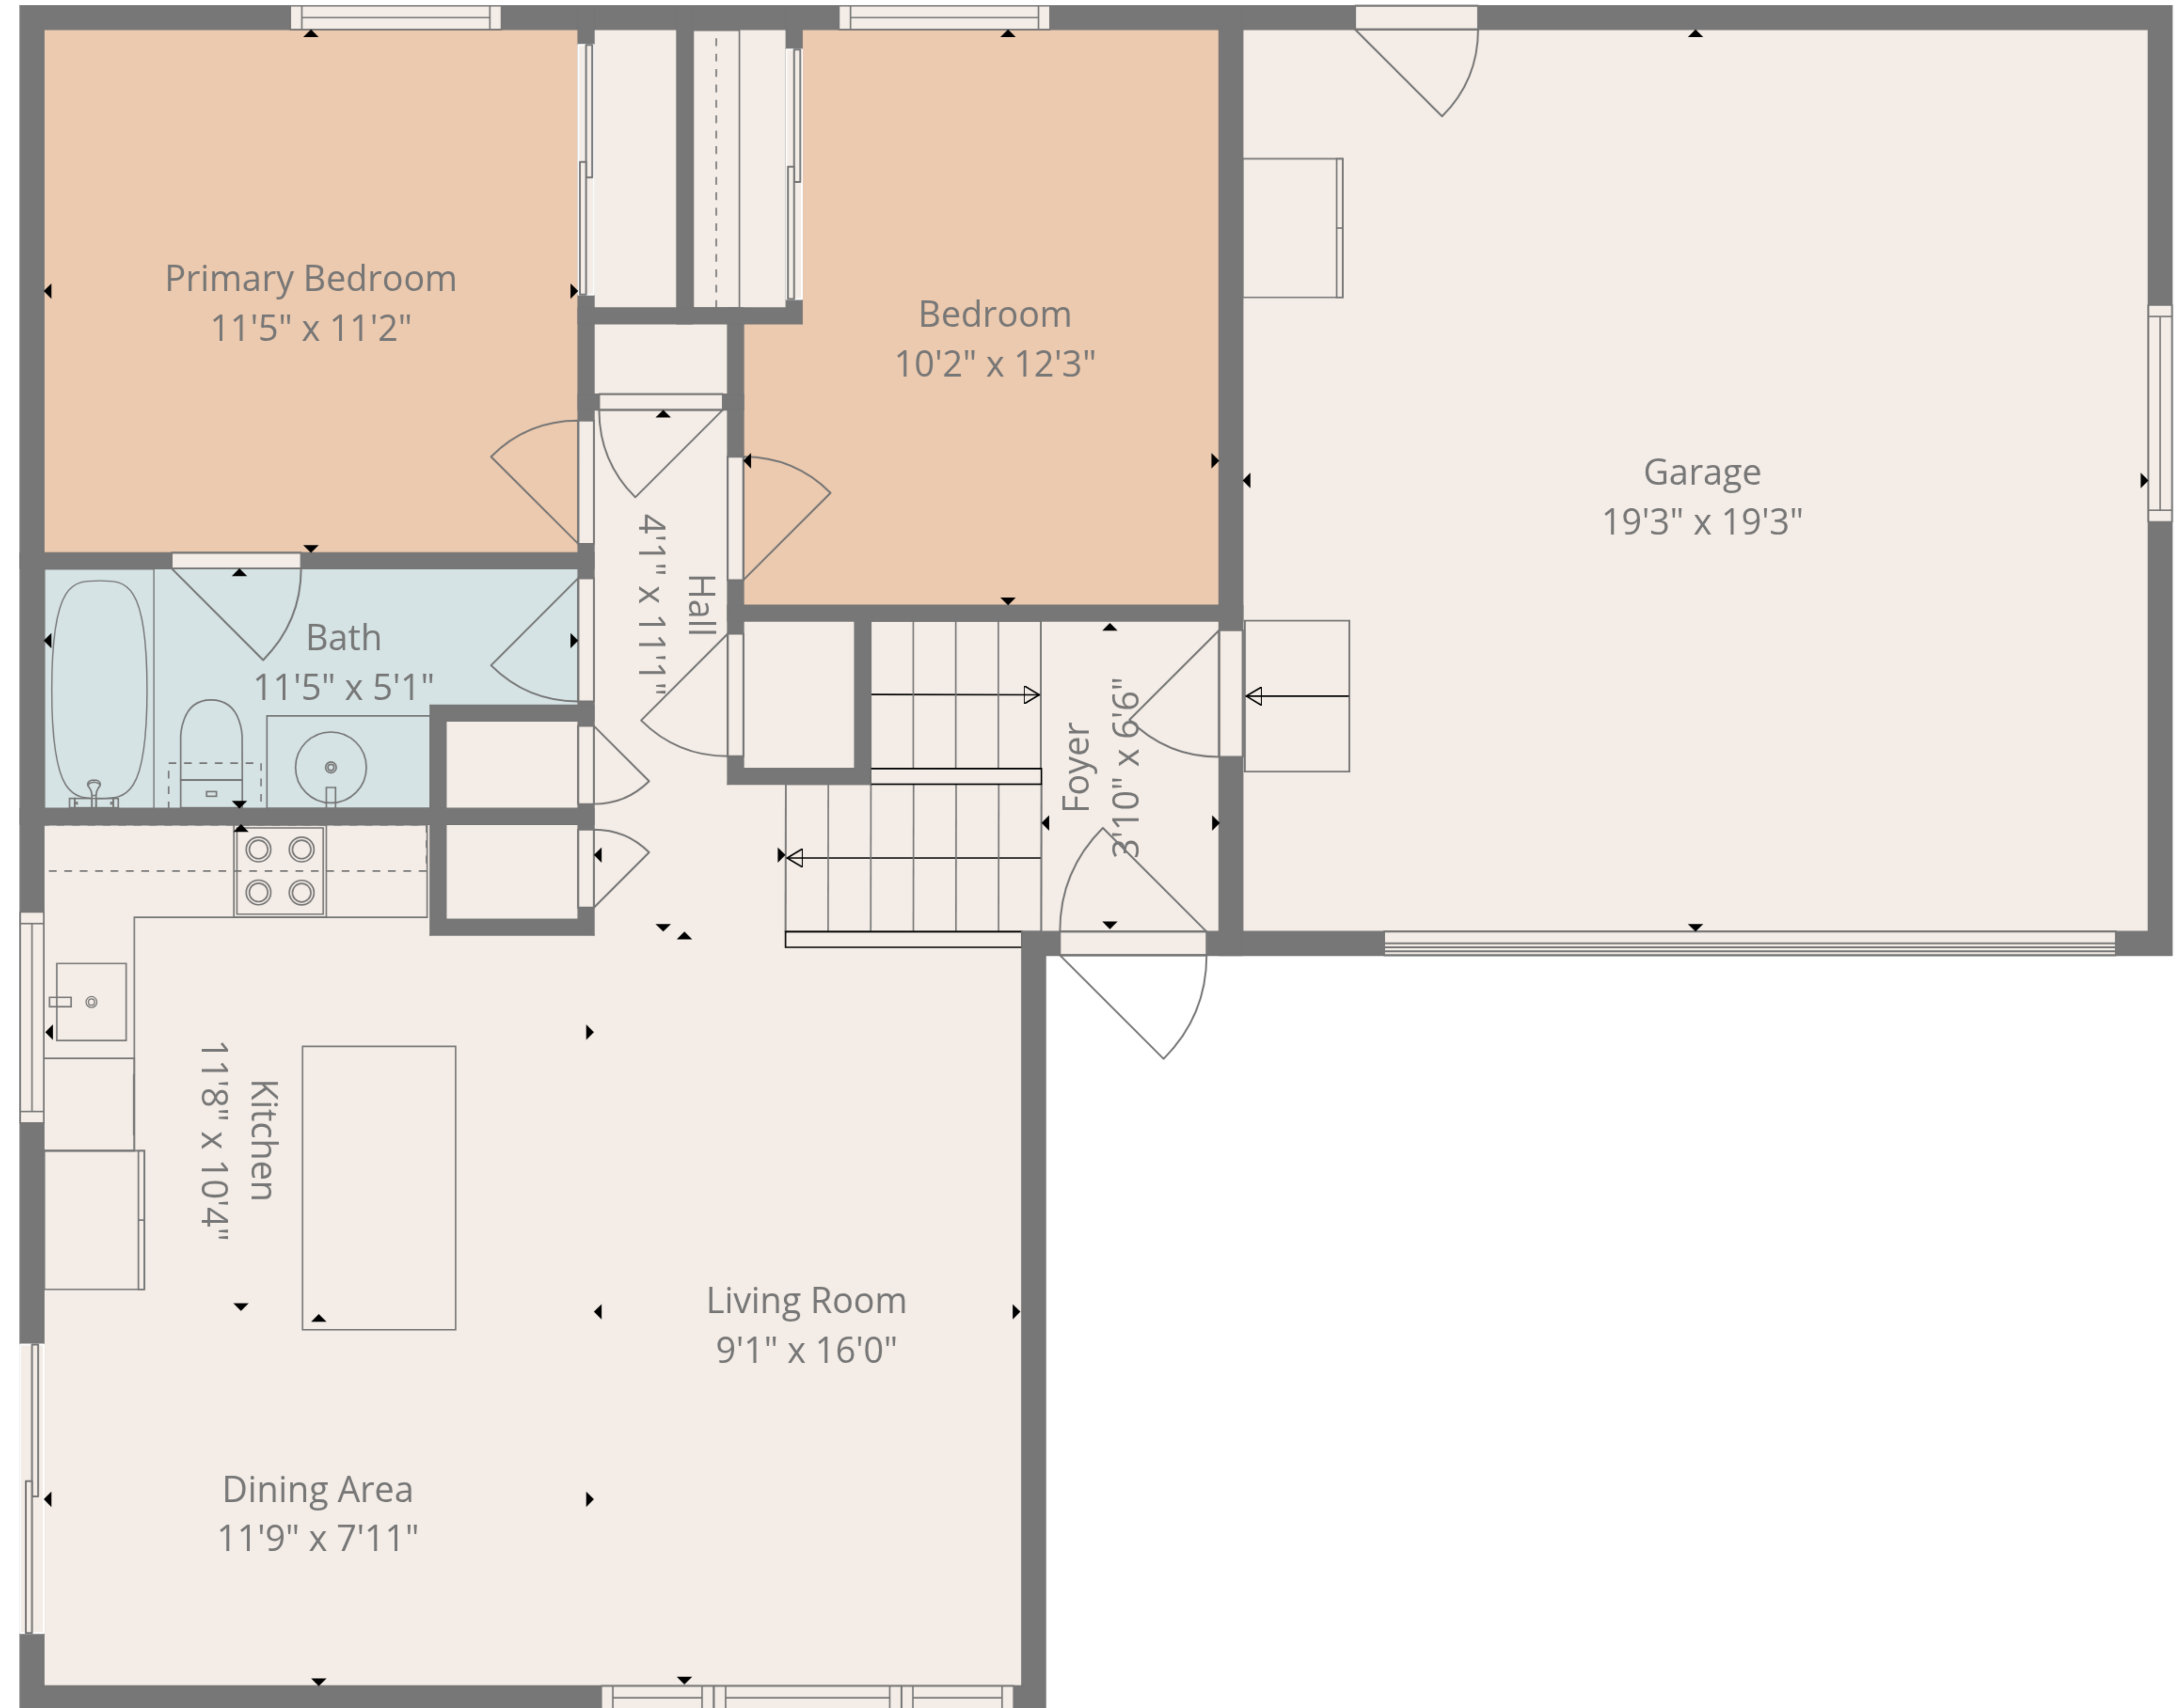

TOTAL: 1536 sq. ft
 Basement: 721 sq. ft, 1st floor: 815 sq. ft
 EXCLUDED AREAS: UTILITY: 64 sq. ft, GARAGE: 371 sq. ft, WALLS: 151 sq. ft

TOTAL: 1536 sq. ft
 Basement: 721 sq. ft, 1st floor: 815 sq. ft
 EXCLUDED AREAS: UTILITY: 64 sq. ft, GARAGE: 371 sq. ft, WALLS: 151 sq. ft

Basement

1st Floor

TOTAL: 1536 sq. ft
 Basement: 721 sq. ft, 1st floor: 815 sq. ft
 EXCLUDED AREAS: UTILITY: 64 sq. ft, GARAGE: 371 sq. ft, WALLS: 151 sq. ft