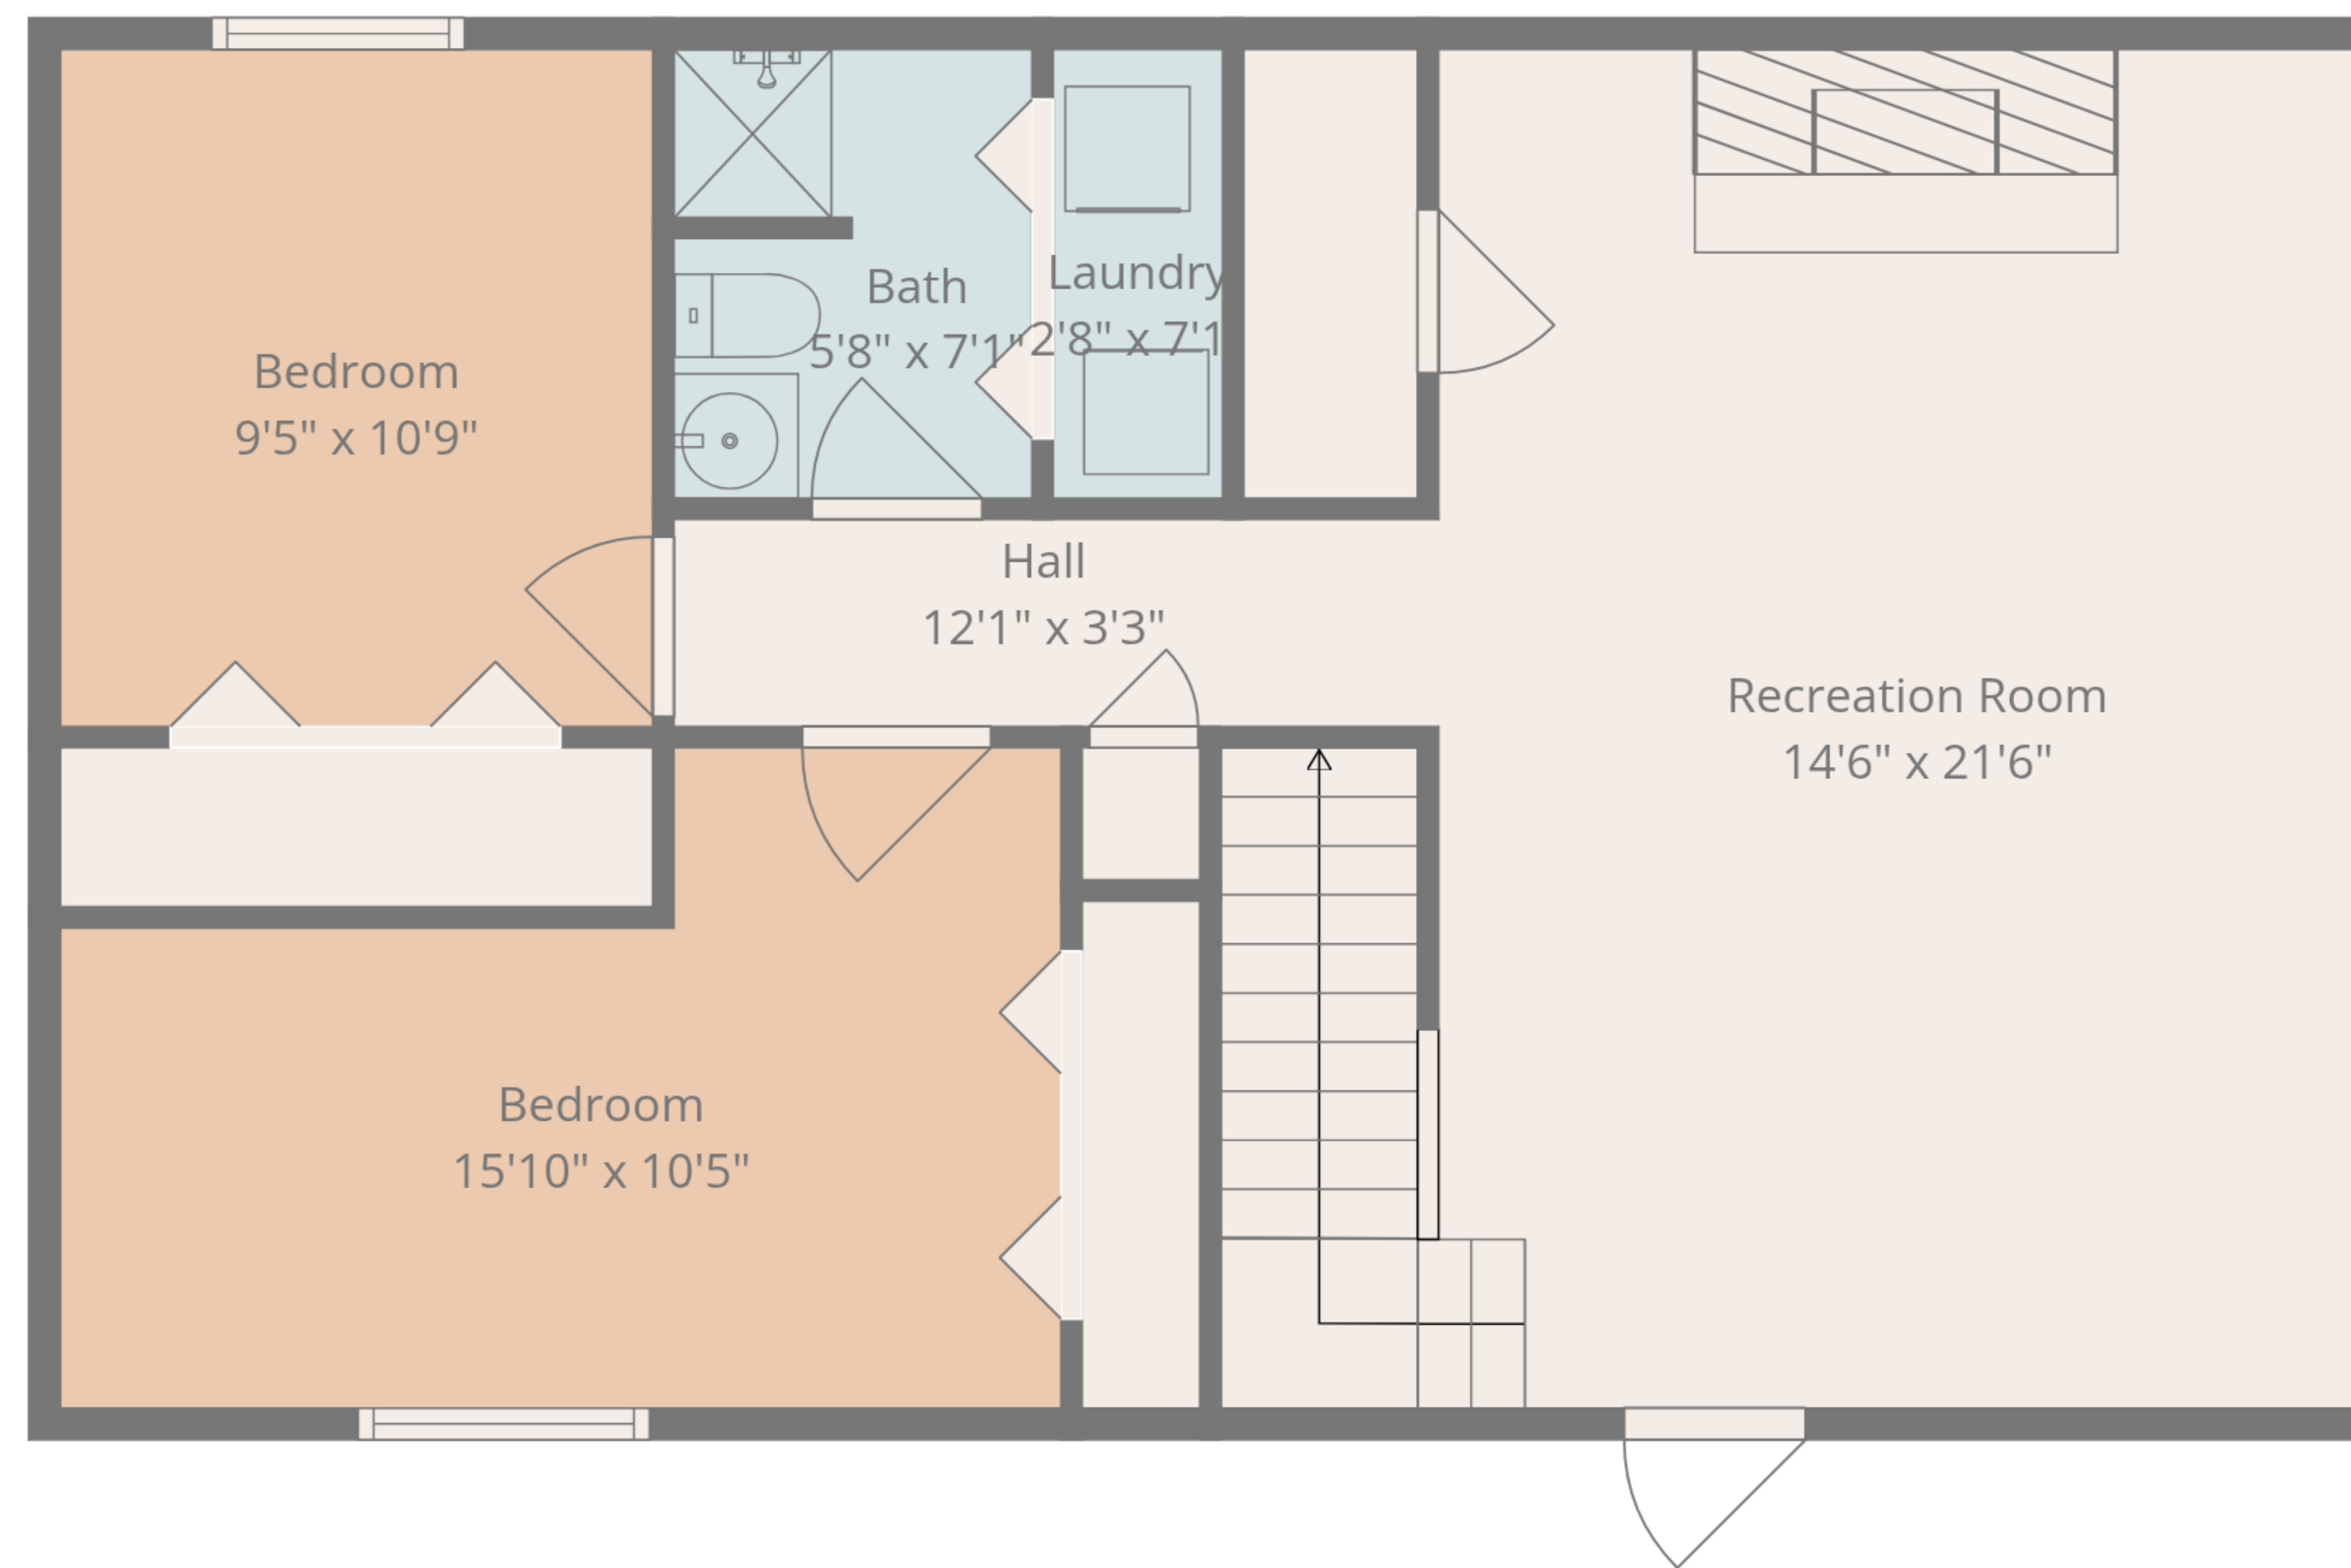

Total: 1659 sq. ft

1st Floor: 782 sq. Ft, 2nd Floor: 877 sq. ft

Excluded Areas: Walls: 122 sq. ft

Measurements Are Taken Using Lidar Technology, Deemed Highly Reliable But Not Guaranteed

Total: 1659 sq. ft
 1st Floor: 782 sq. Ft, 2nd Floor: 877 sq. ft
 Excluded Areas: Walls: 122 sq. ft

Measurements Are Taken Using Lidar Technology, Deemed Highly Reliable But Not Guaranteed

2nd Floor

1st Floor

Total: 1659 sq. ft
 1st Floor: 782 sq. Ft, 2nd Floor: 877 sq. ft
 Excluded Areas: Walls: 122 sq. ft