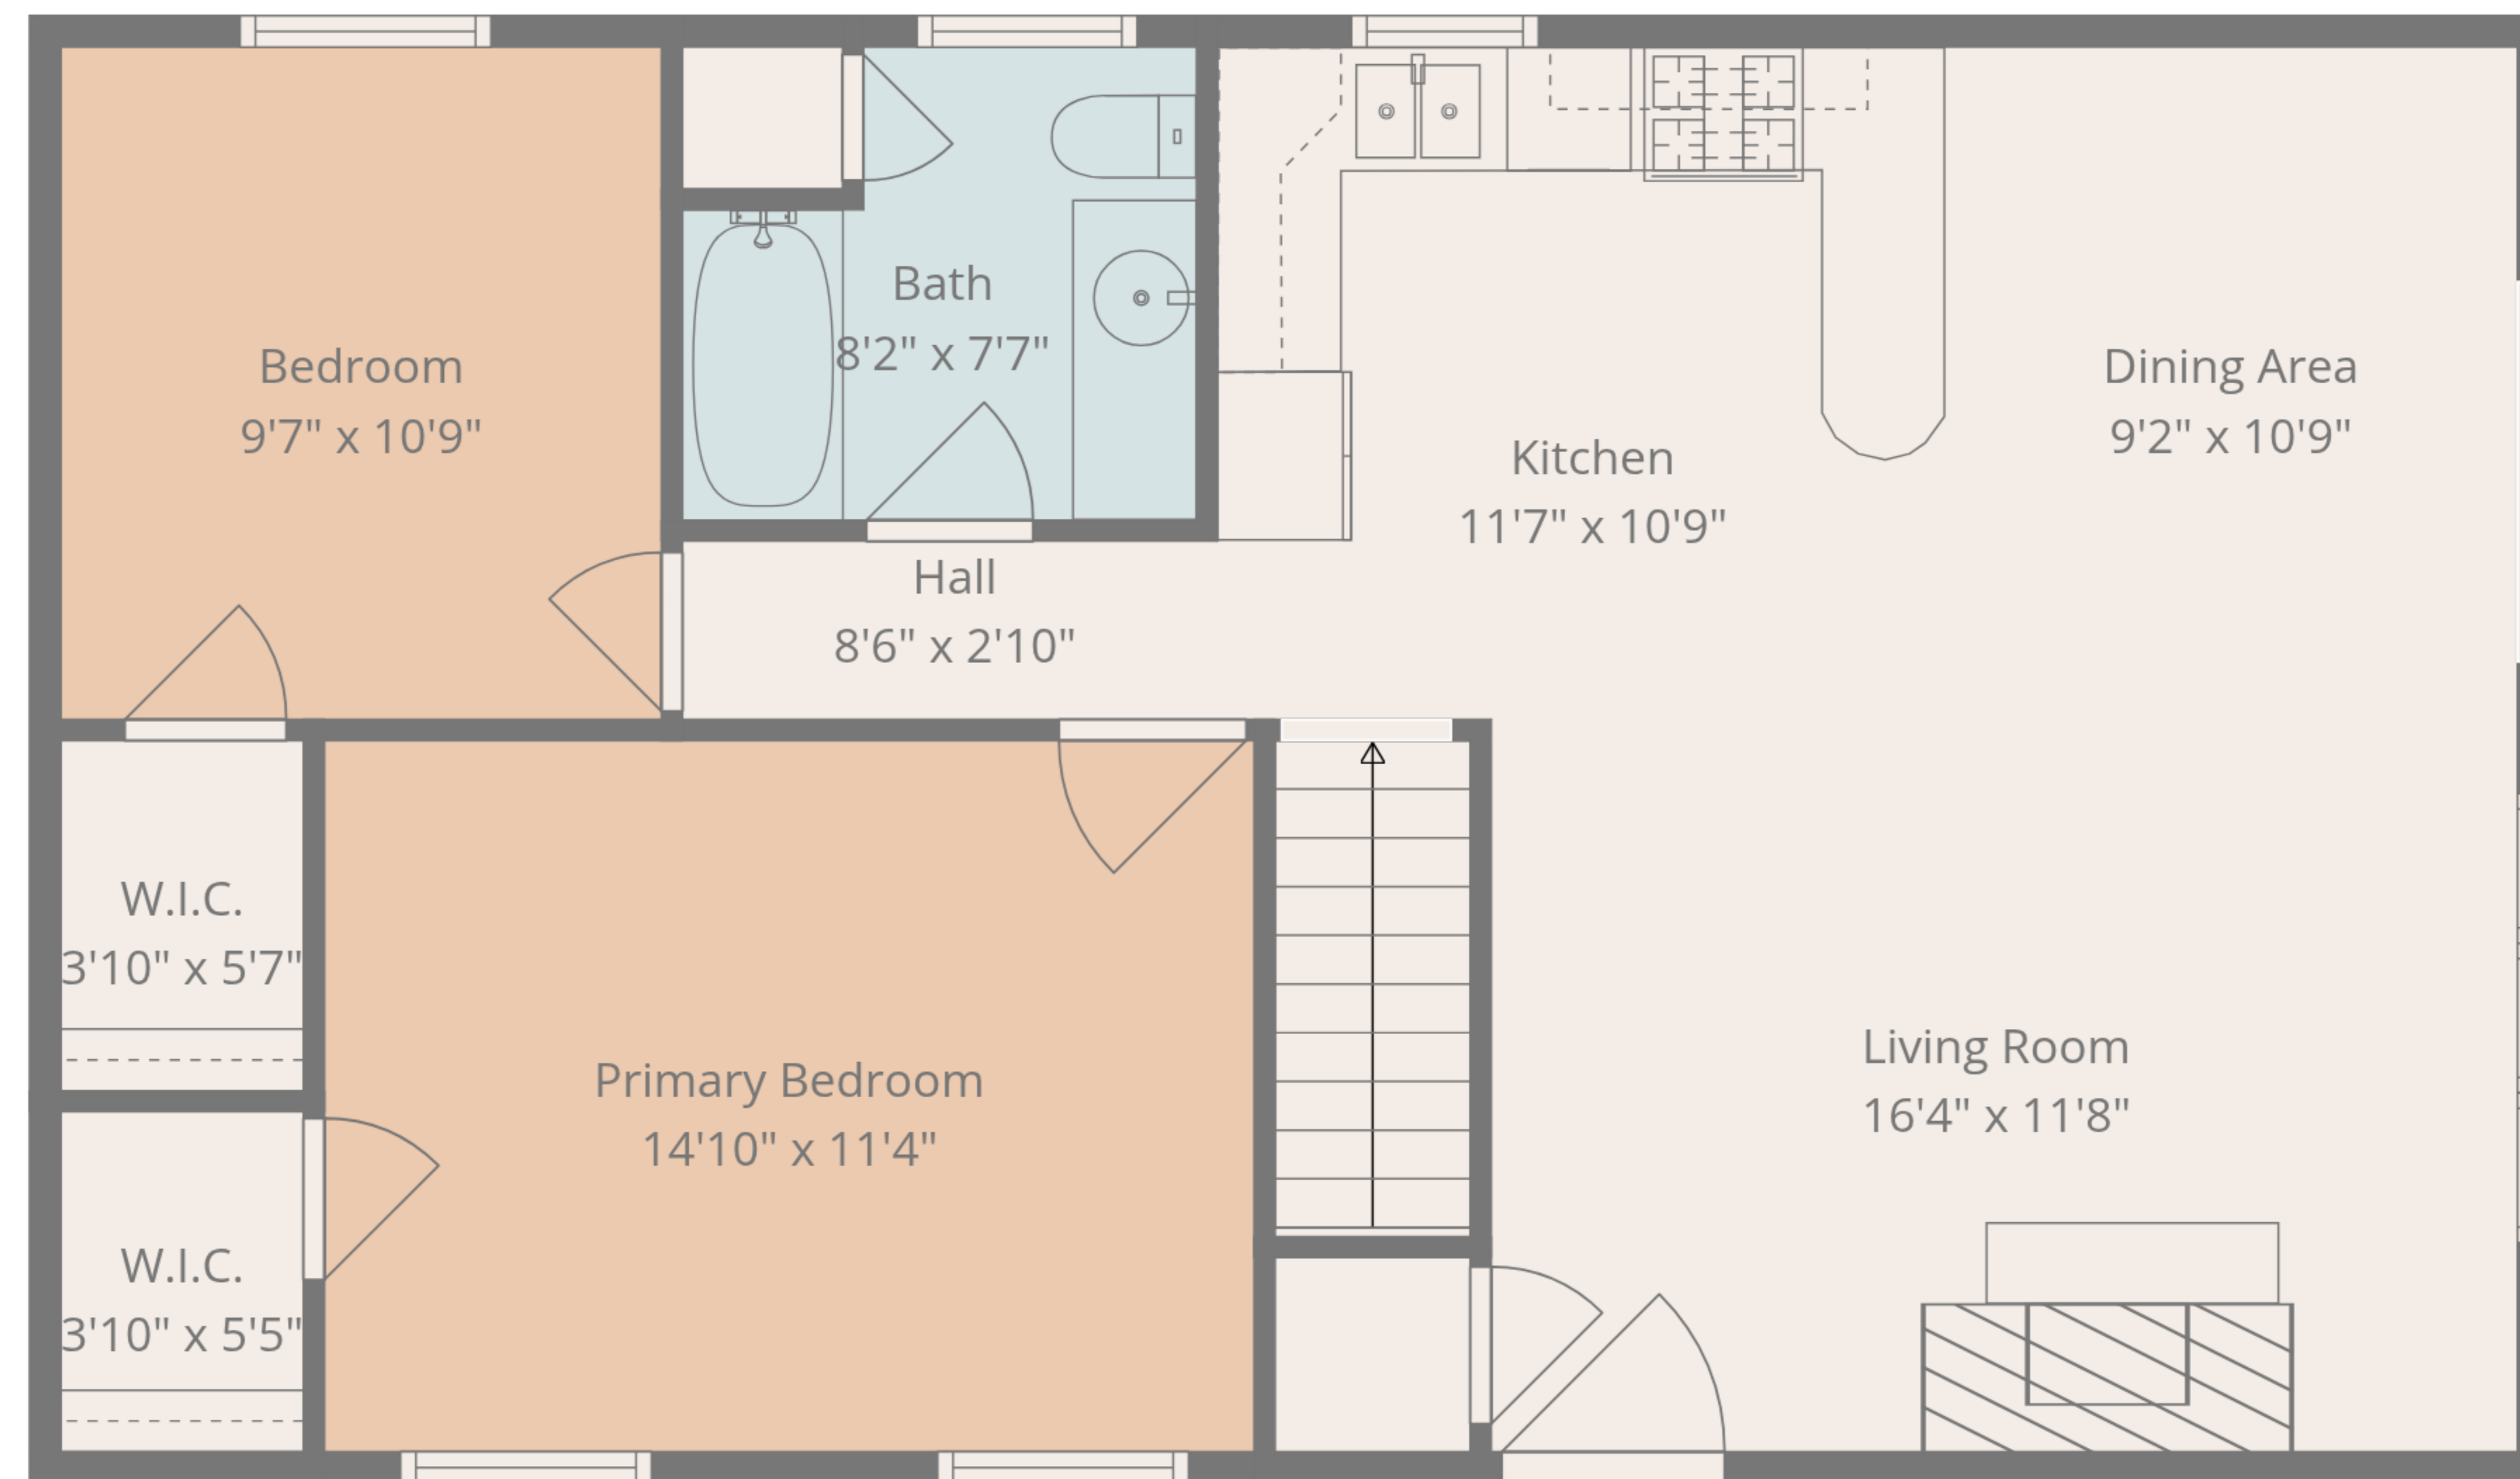

Total: 1659 sq. ft

1st Floor: 782 sq. Ft, 2nd Floor: 877 sq. ft

Excluded Areas: Walls: 122 sq. ft

Measurements Are Taken Using Lidar Technology, Deemed Highly Reliable But Not Guaranteed

Total: 1659 sq. ft
 1st Floor: 782 sq. Ft, 2nd Floor: 877 sq. ft
 Excluded Areas: Walls: 122 sq. ft

Measurements Are Taken Using Lidar Technology, Deemed Highly Reliable But Not Guaranteed

2nd Floor

1st Floor

Total: 1659 sq. ft
 1st Floor: 782 sq. Ft, 2nd Floor: 877 sq. ft
 Excluded Areas: Walls: 122 sq. ft