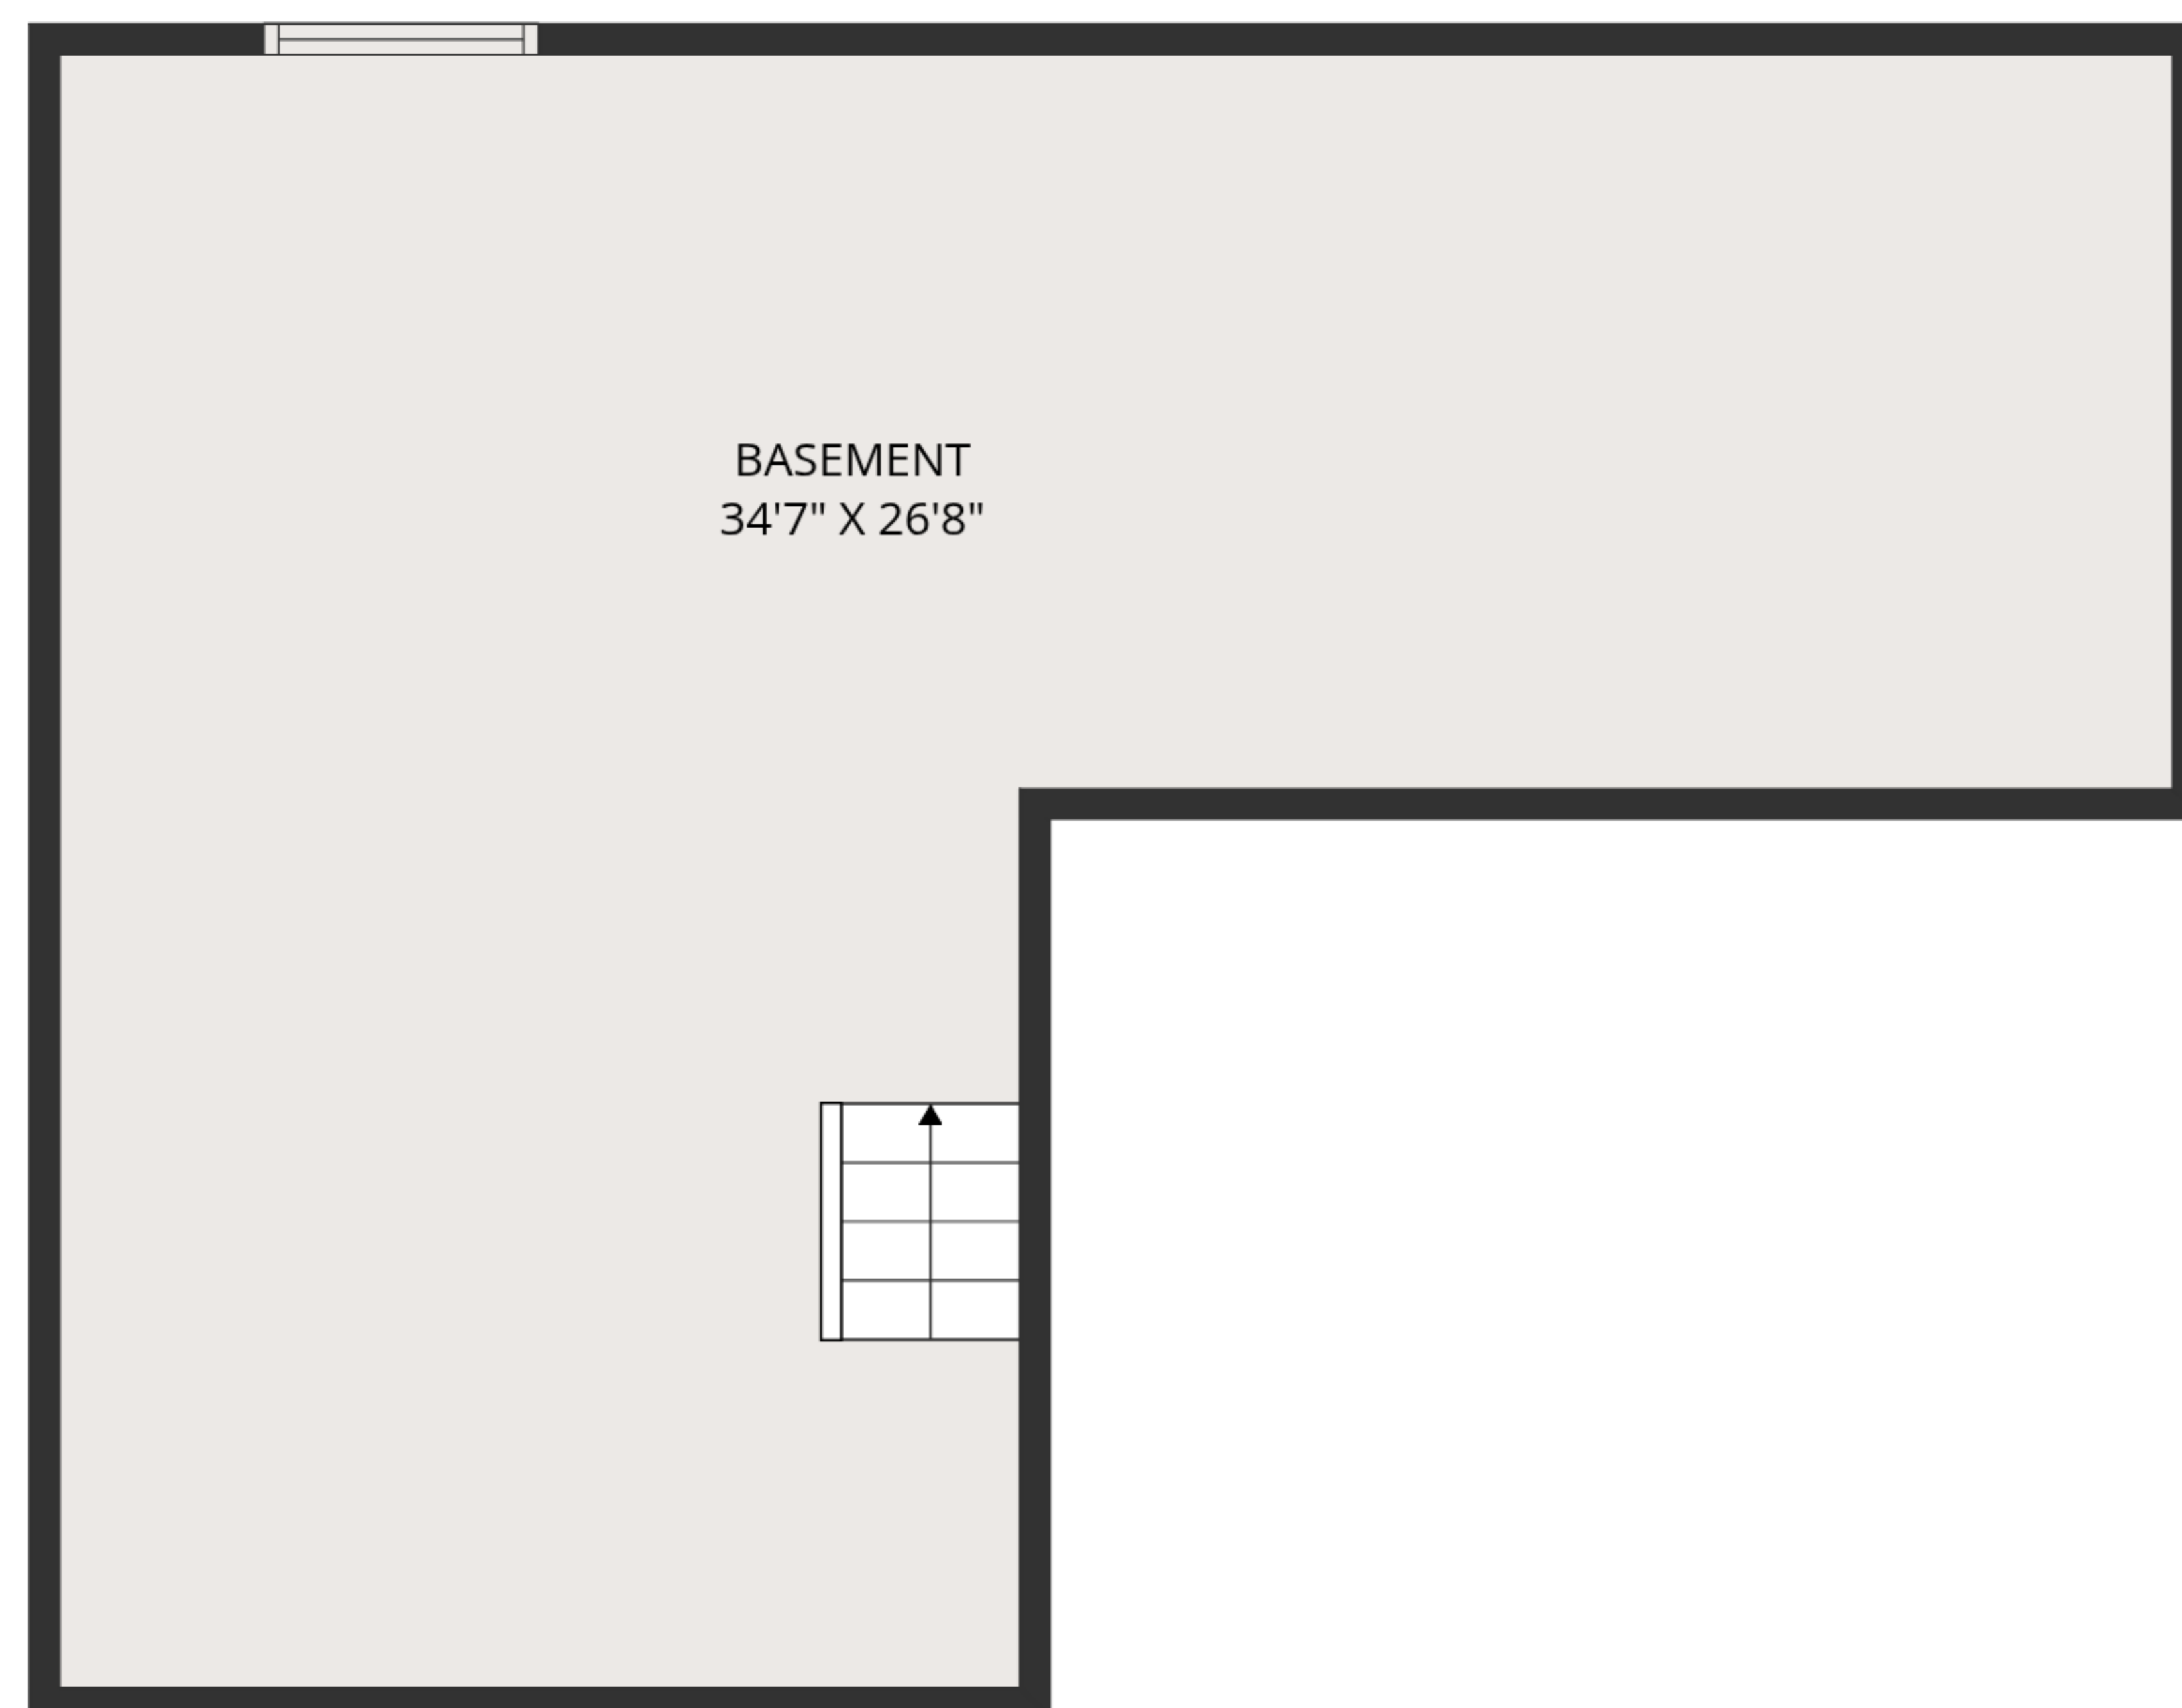

TOTAL: 1573 sq. ft
 Basement: 0 sq. ft, 1st floor: 649 sq. ft, 2nd floor: 924 sq. ft
 EXCLUDED AREAS: BASEMENT: 647 sq. ft, GARAGE: 354 sq. ft, FIREPLACE: 11 sq. ft,
 WALLS: 206 sq. ft

MEASUREMENTS ARE DEEMED HIGHLY RELIABLE BUT NOT GUARANTEED.