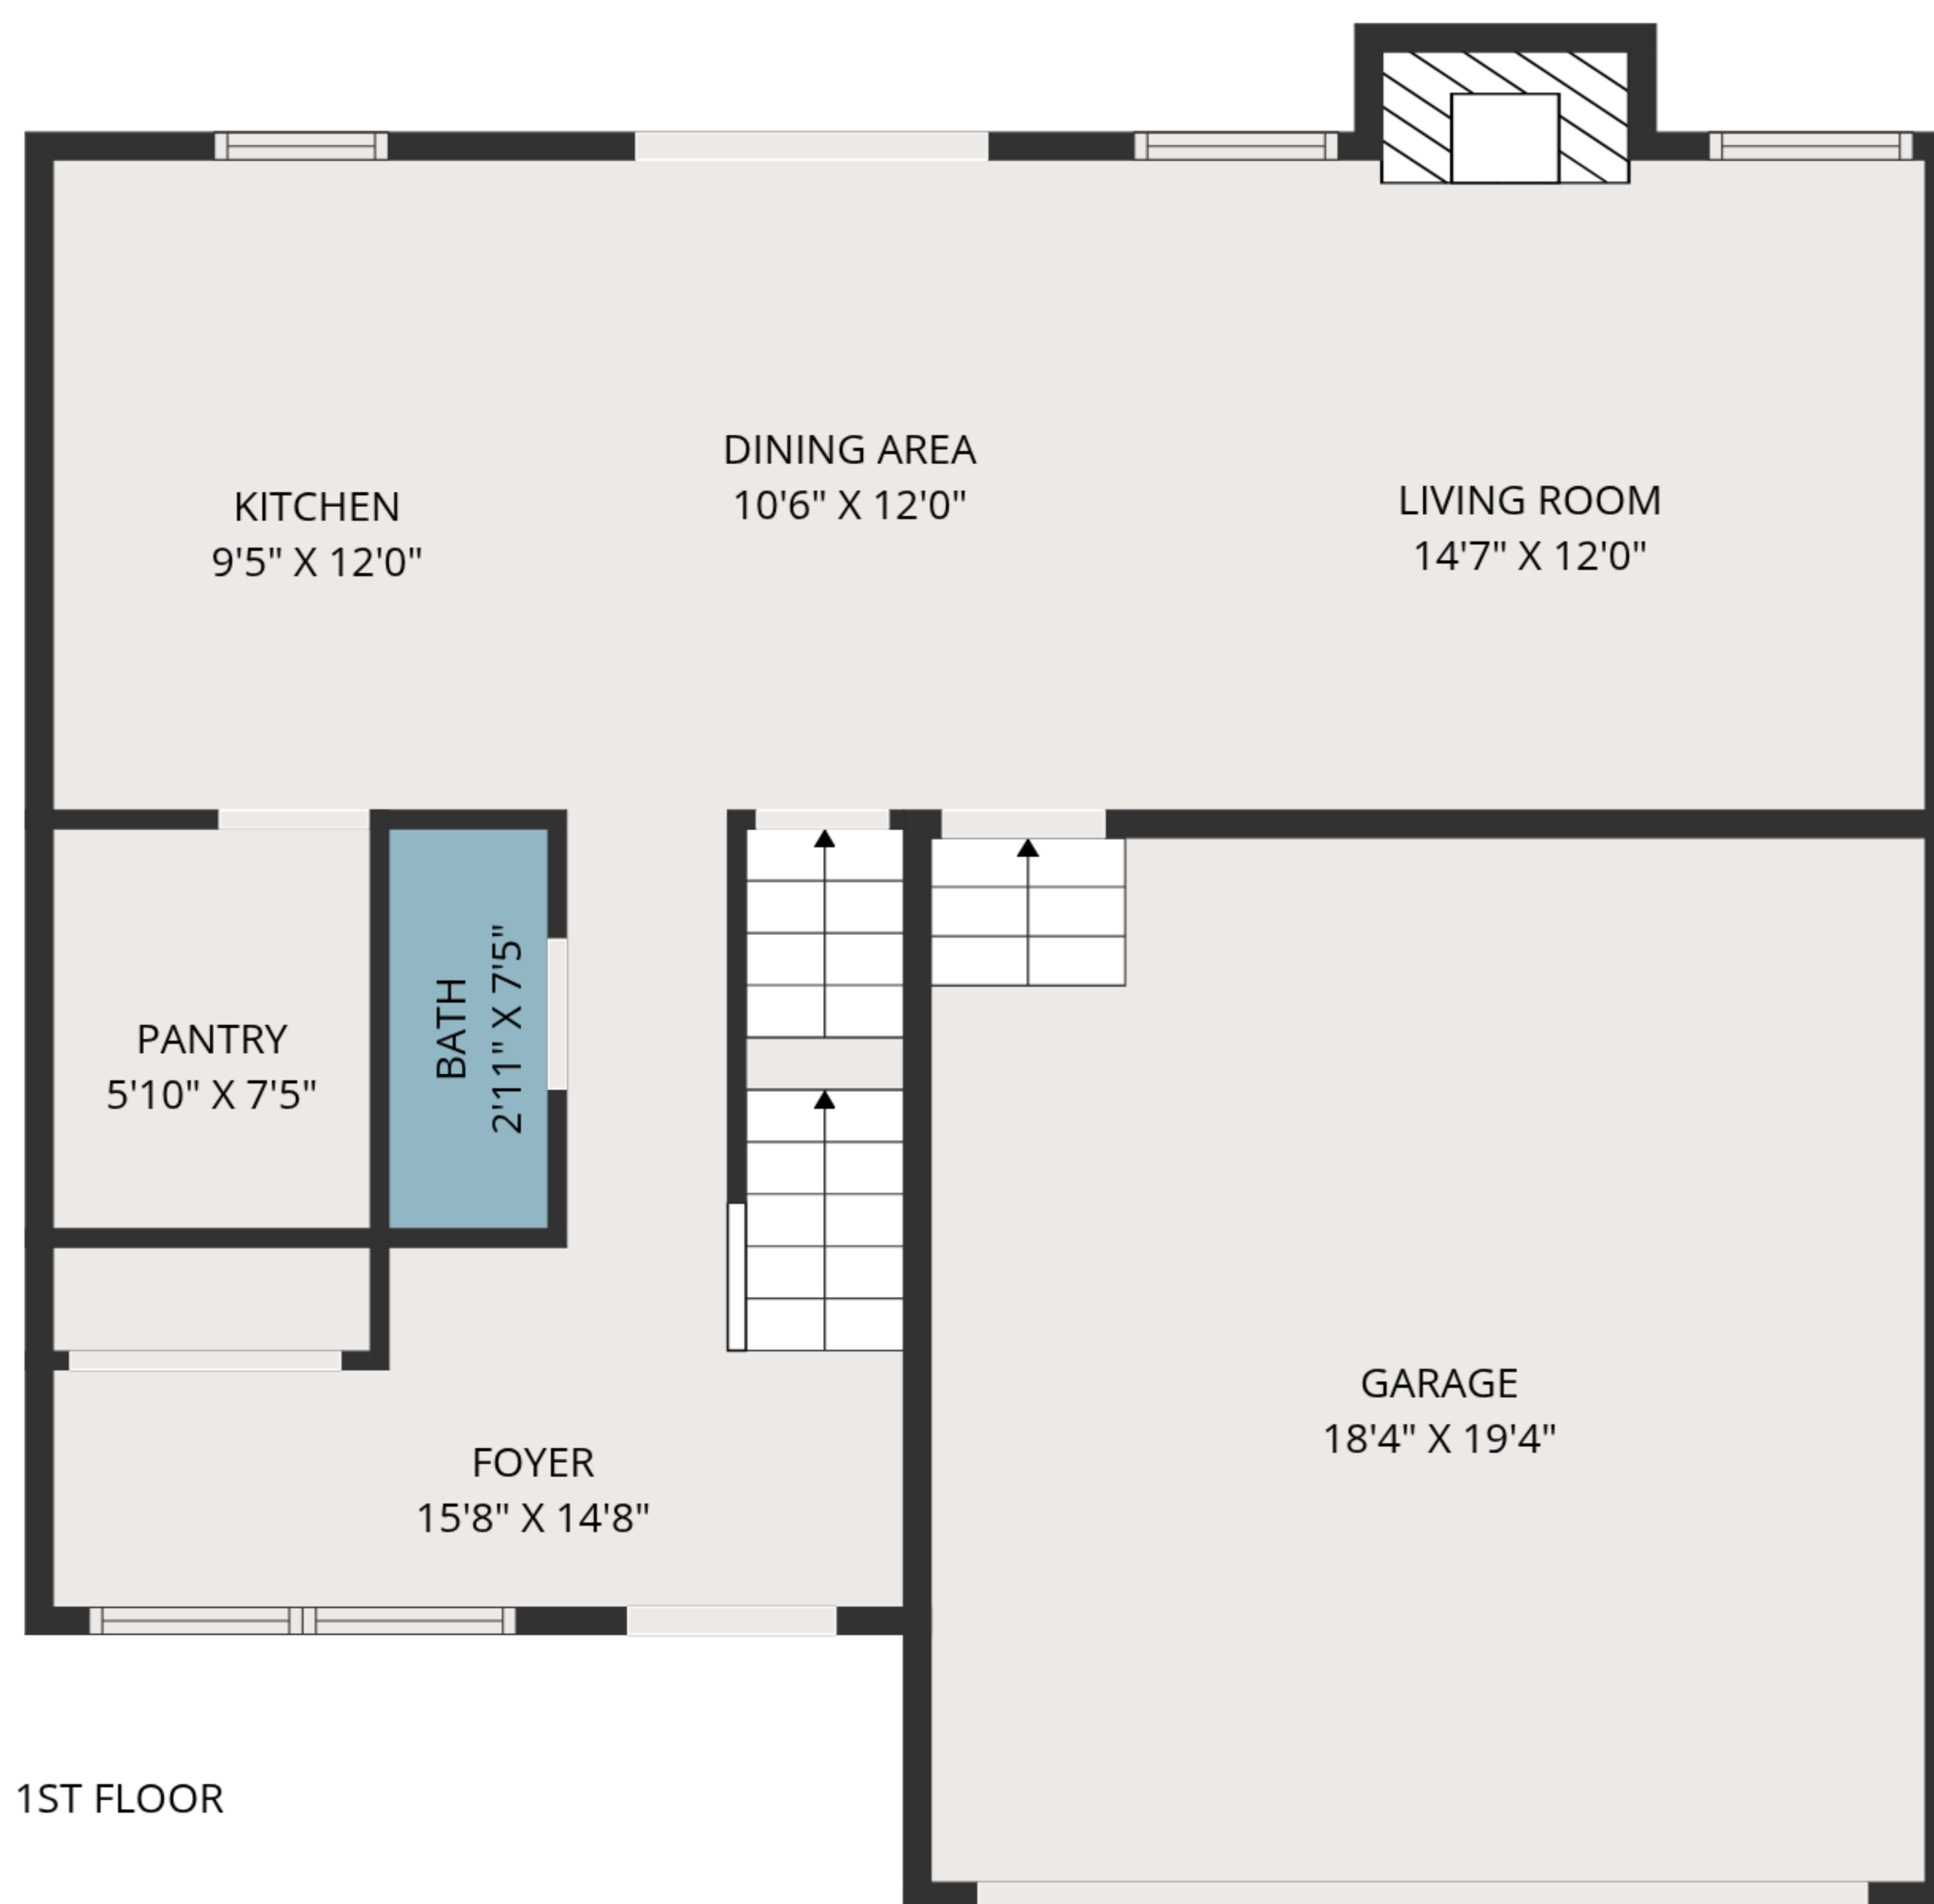

TOTAL: 1573 sq. ft
 Basement: 0 sq. ft, 1st floor: 649 sq. ft, 2nd floor: 924 sq. ft
 EXCLUDED AREAS: BASEMENT: 647 sq. ft, GARAGE: 354 sq. ft, FIREPLACE: 11 sq. ft,
 WALLS: 206 sq. ft

MEASUREMENTS ARE DEEMED HIGHLY RELIABLE BUT NOT GUARANTEED.