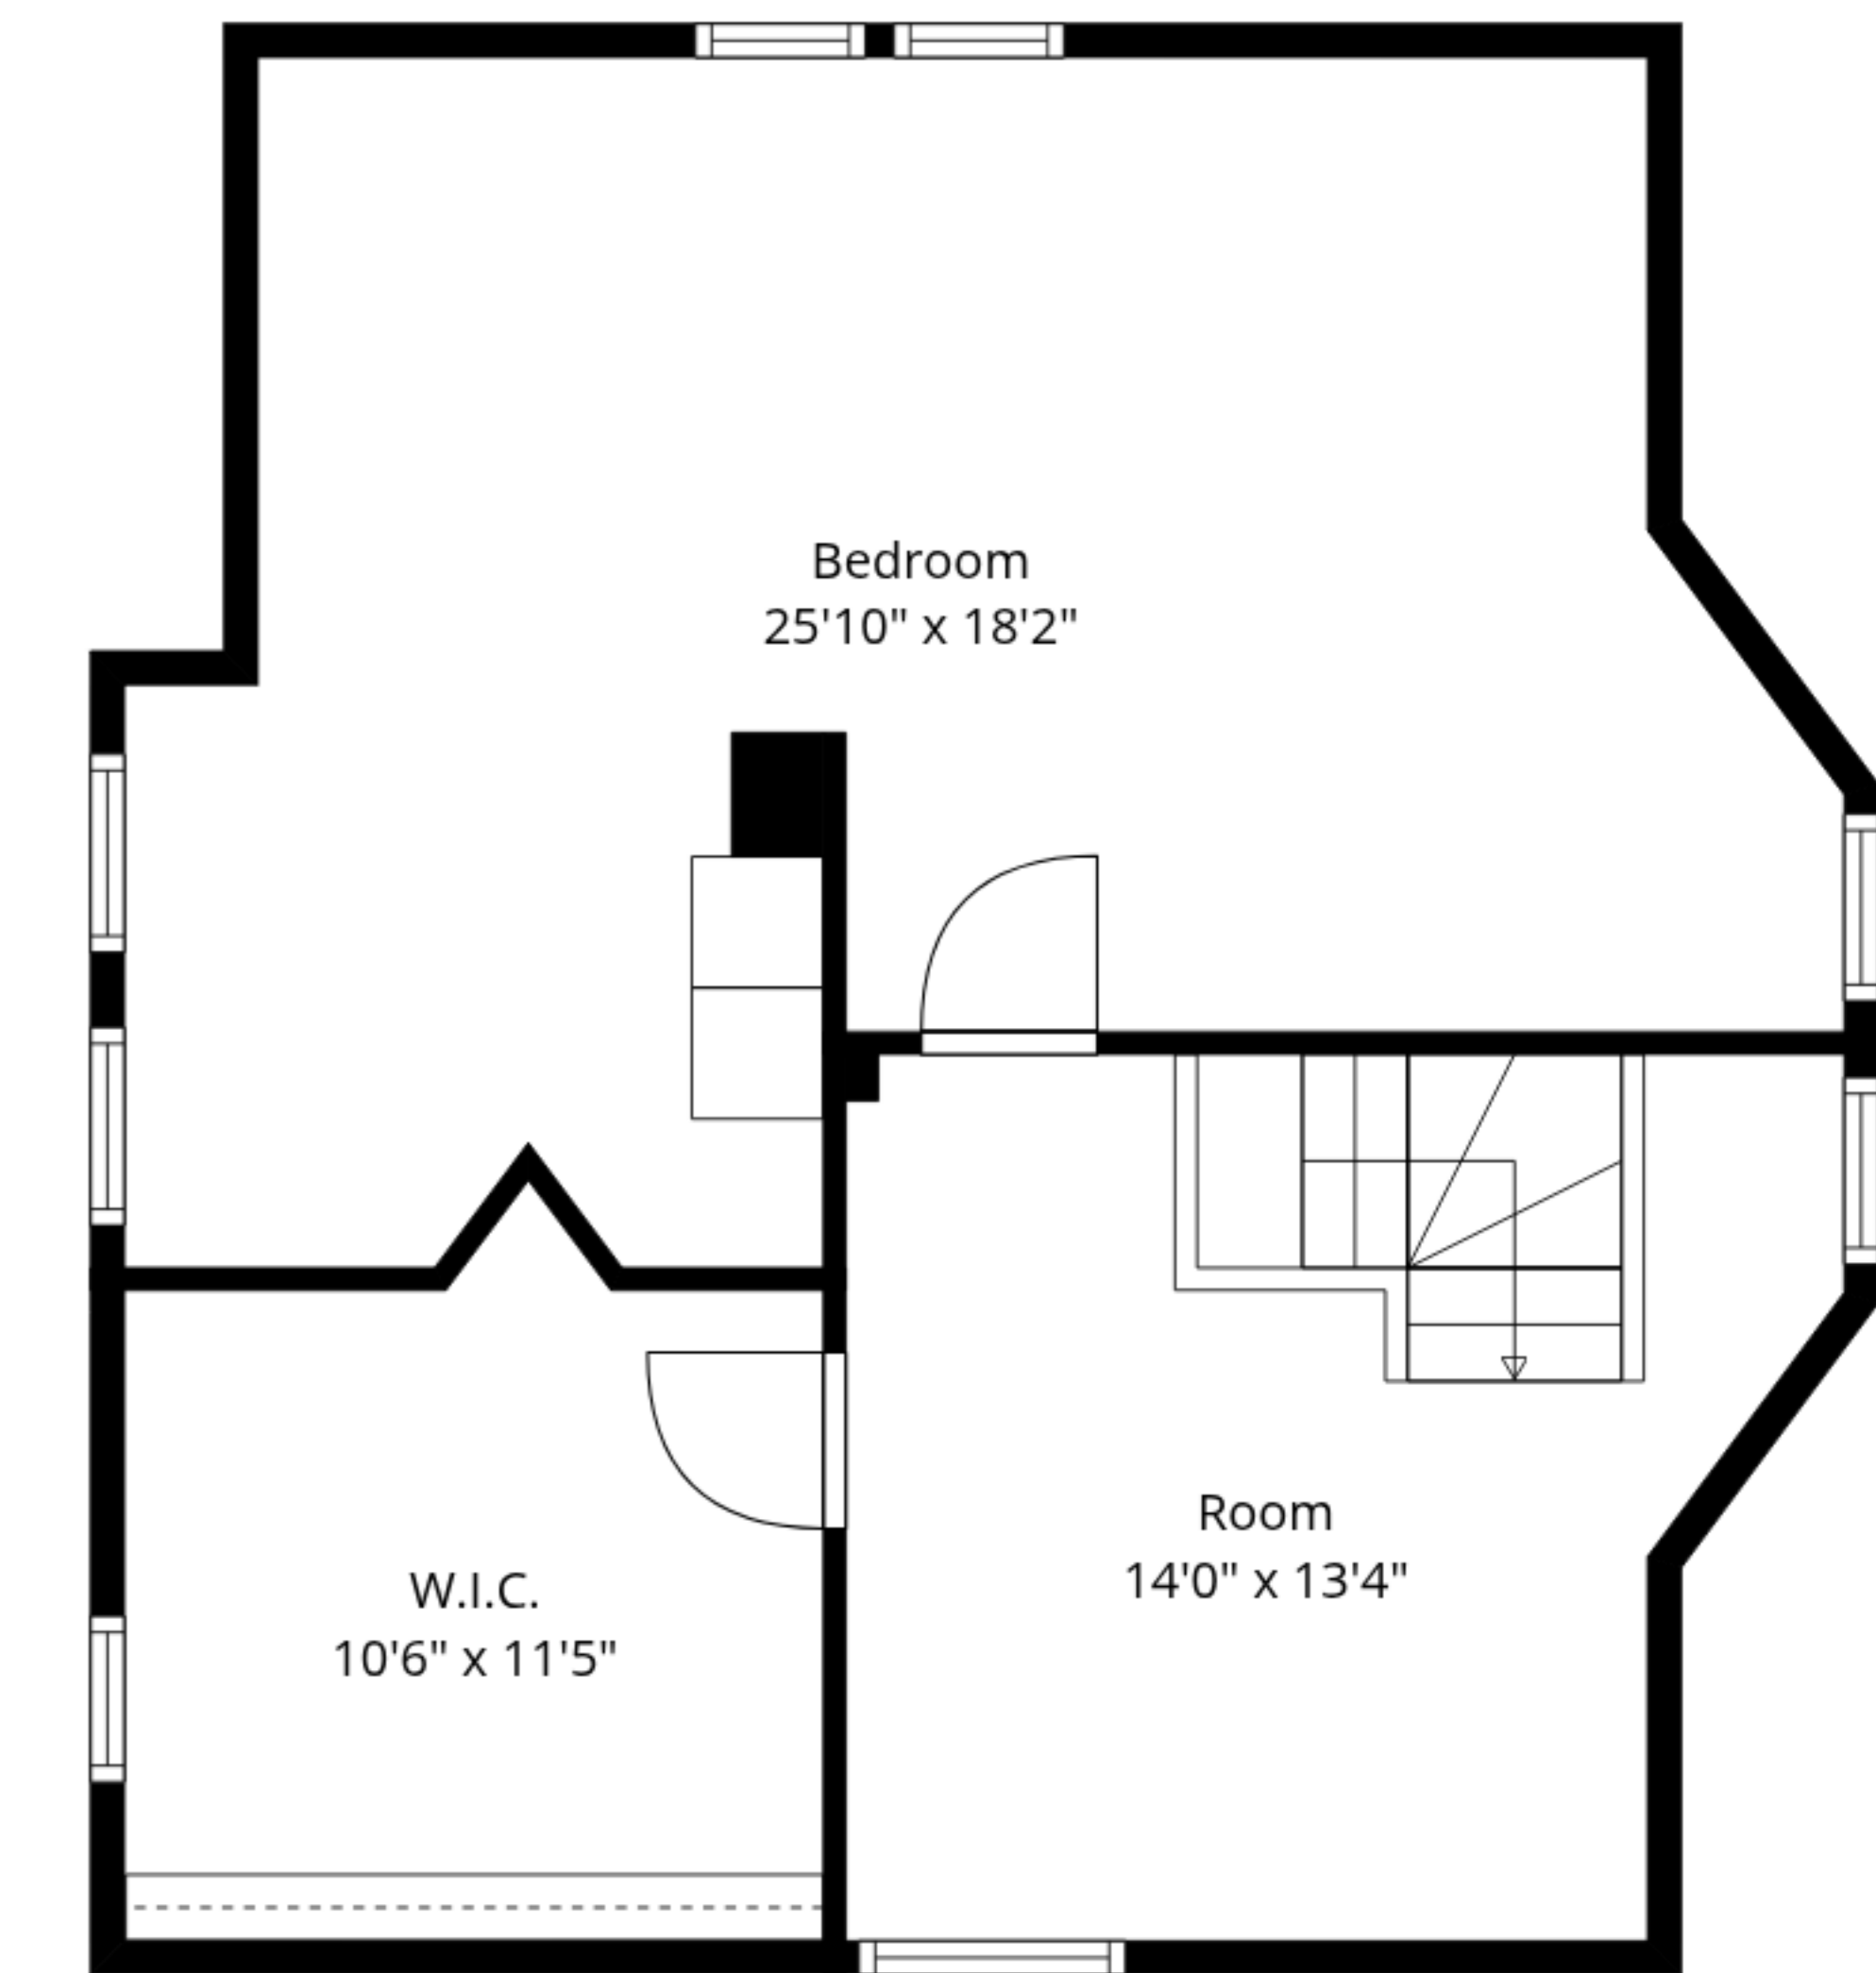

**TOTAL: 4118 sq. ft**

Basement: 486 sq. ft, 1st floor: 1673 sq. ft, 2nd floor: 1298 sq. ft, 3rd floor: 661 sq. ft  
EXCLUDED AREAS: BASEMENT: 501 sq. ft, UTILITY: 393 sq. ft, PORCH: 182 sq. ft,  
WALLS: 345 sq. ft

Measurements Are Approximate - Deemed Highly Reliable But Not Guaranteed

**TOTAL: 4118 sq. ft**

Basement: 486 sq. ft, 1st floor: 1673 sq. ft, 2nd floor: 1298 sq. ft, 3rd floor: 661 sq. ft  
 EXCLUDED AREAS: BASEMENT: 501 sq. ft, UTILITY: 393 sq. ft, PORCH: 182 sq. ft,  
 WALLS: 345 sq. ft

Measurements Are Approximate - Deemed Highly Reliable But Not Guaranteed

Basement

1st Floor

2nd Floor

3rd Floor

**TOTAL: 4118 sq. ft**

Basement: 486 sq. ft, 1st floor: 1673 sq. ft, 2nd floor: 1298 sq. ft, 3rd floor: 661 sq. ft  
 EXCLUDED AREAS: BASEMENT: 501 sq. ft, UTILITY: 393 sq. ft, PORCH: 182 sq. ft,  
 WALLS: 345 sq. ft