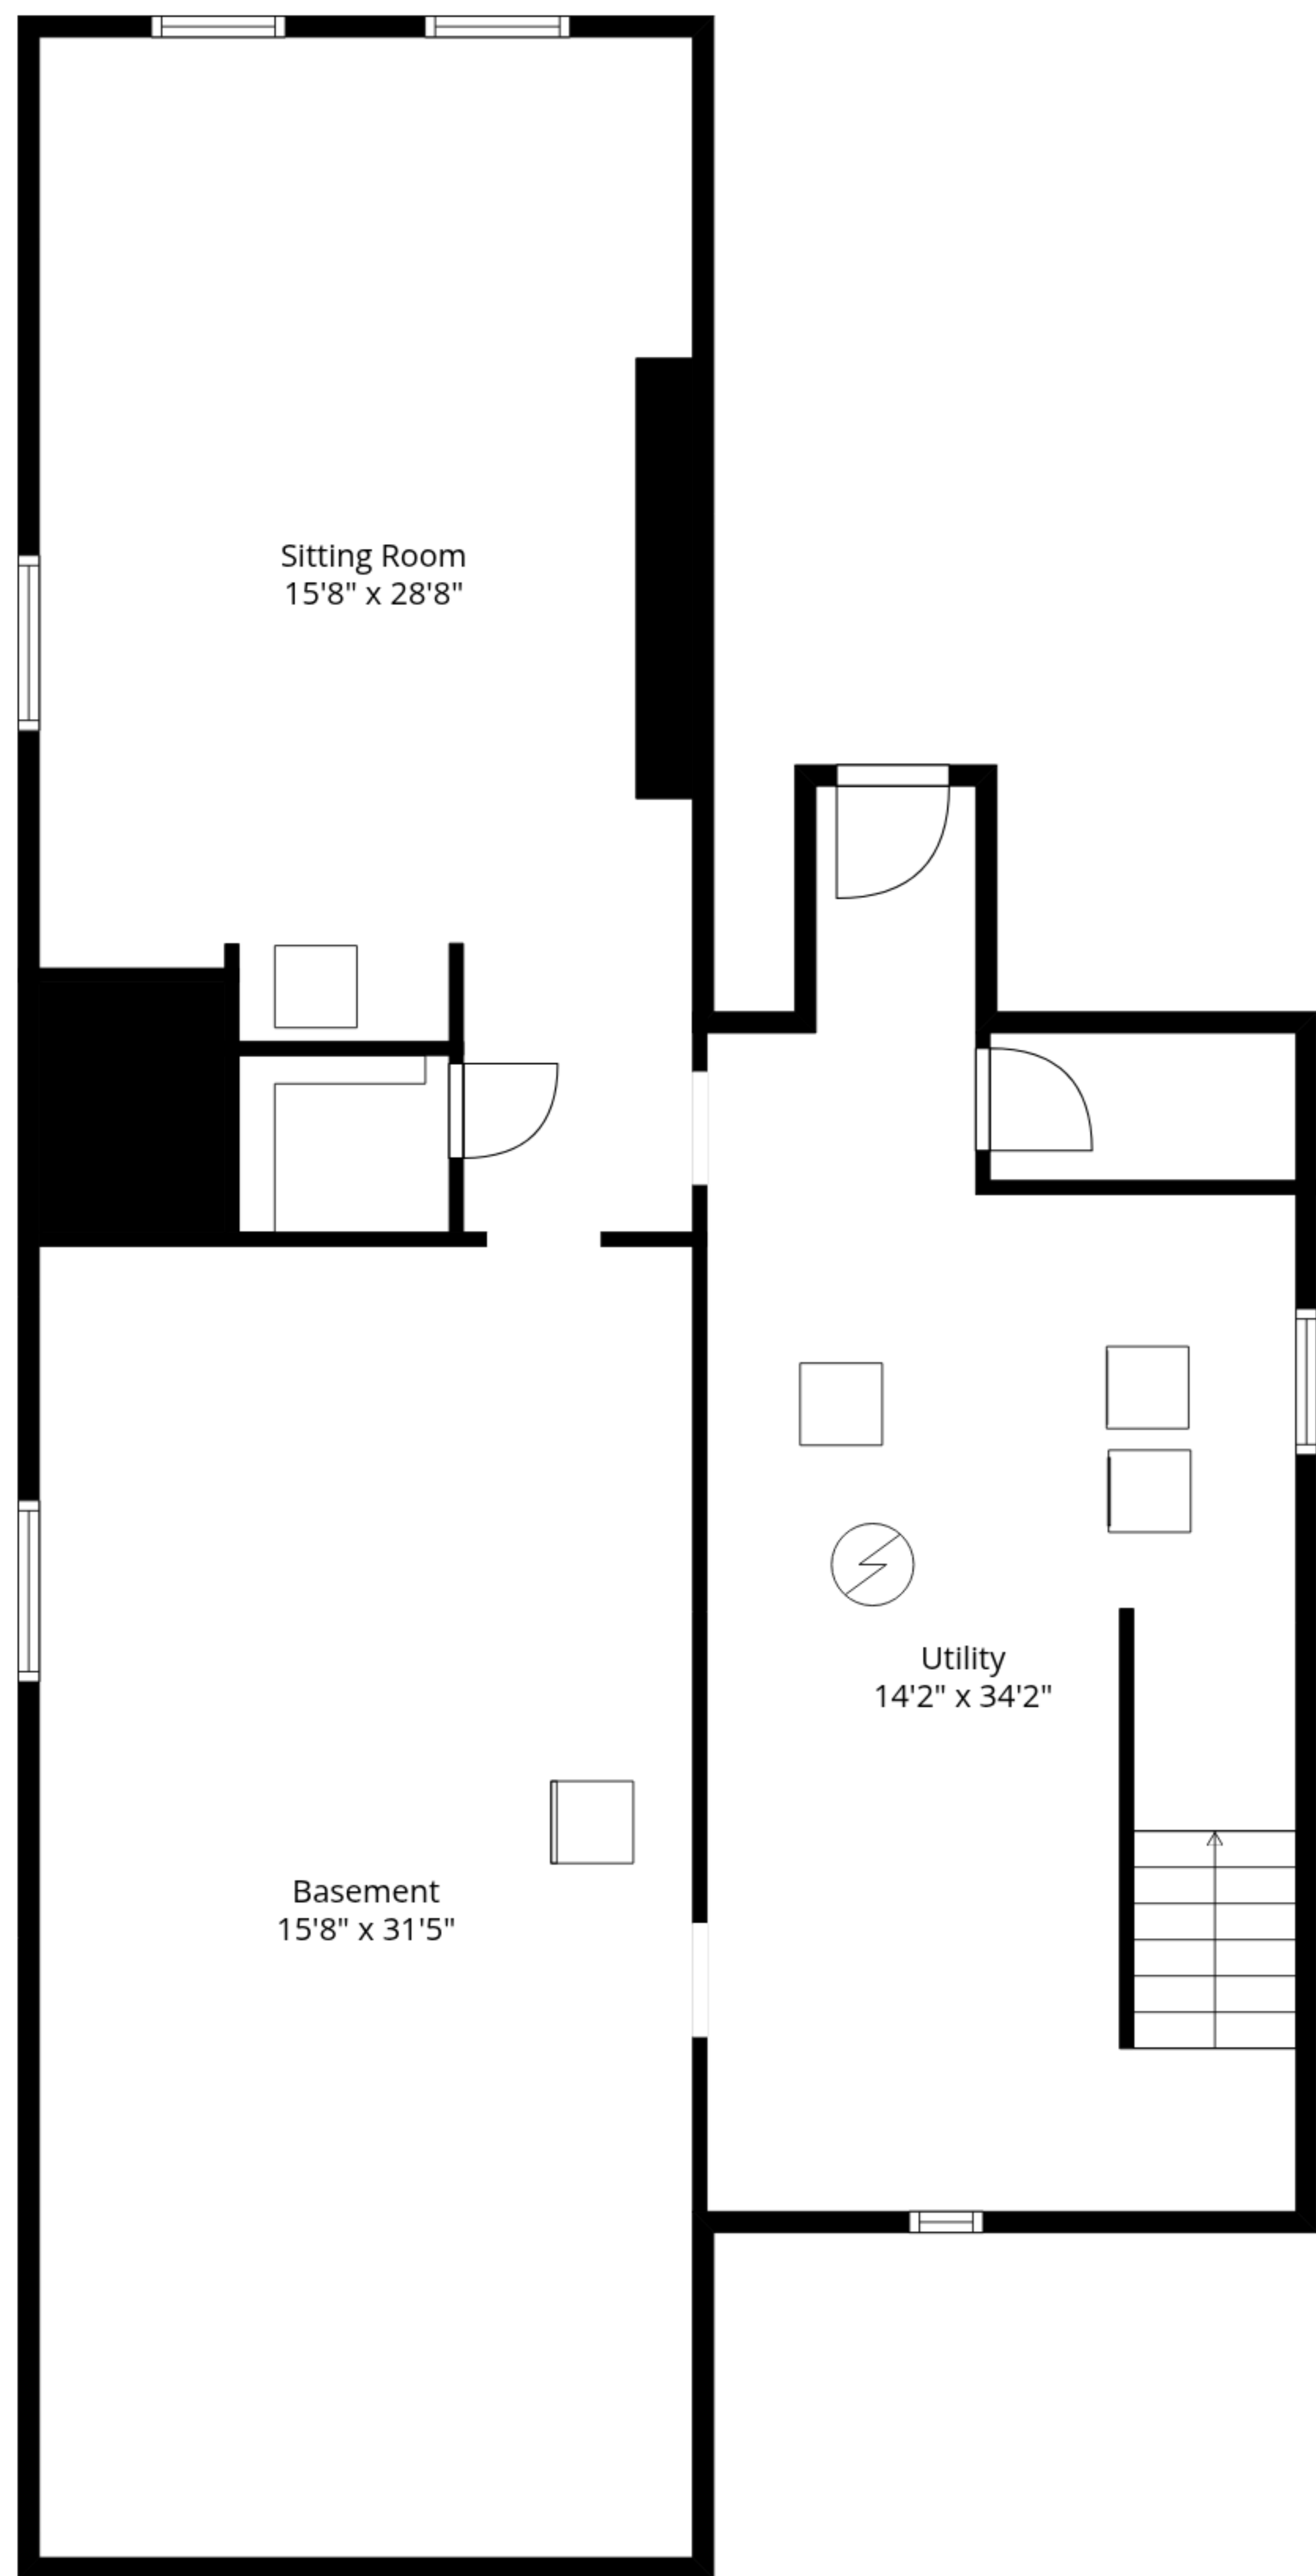

Basement

2nd Floor

TOTAL: 4118 sq. ft

Basement: 486 sq. ft, 1st floor: 1673 sq. ft, 2nd floor: 1298 sq. ft, 3rd floor: 661 sq. ft
EXCLUDED AREAS: BASEMENT: 501 sq. ft, UTILITY: 393 sq. ft, PORCH: 182 sq. ft,
WALLS: 345 sq. ft