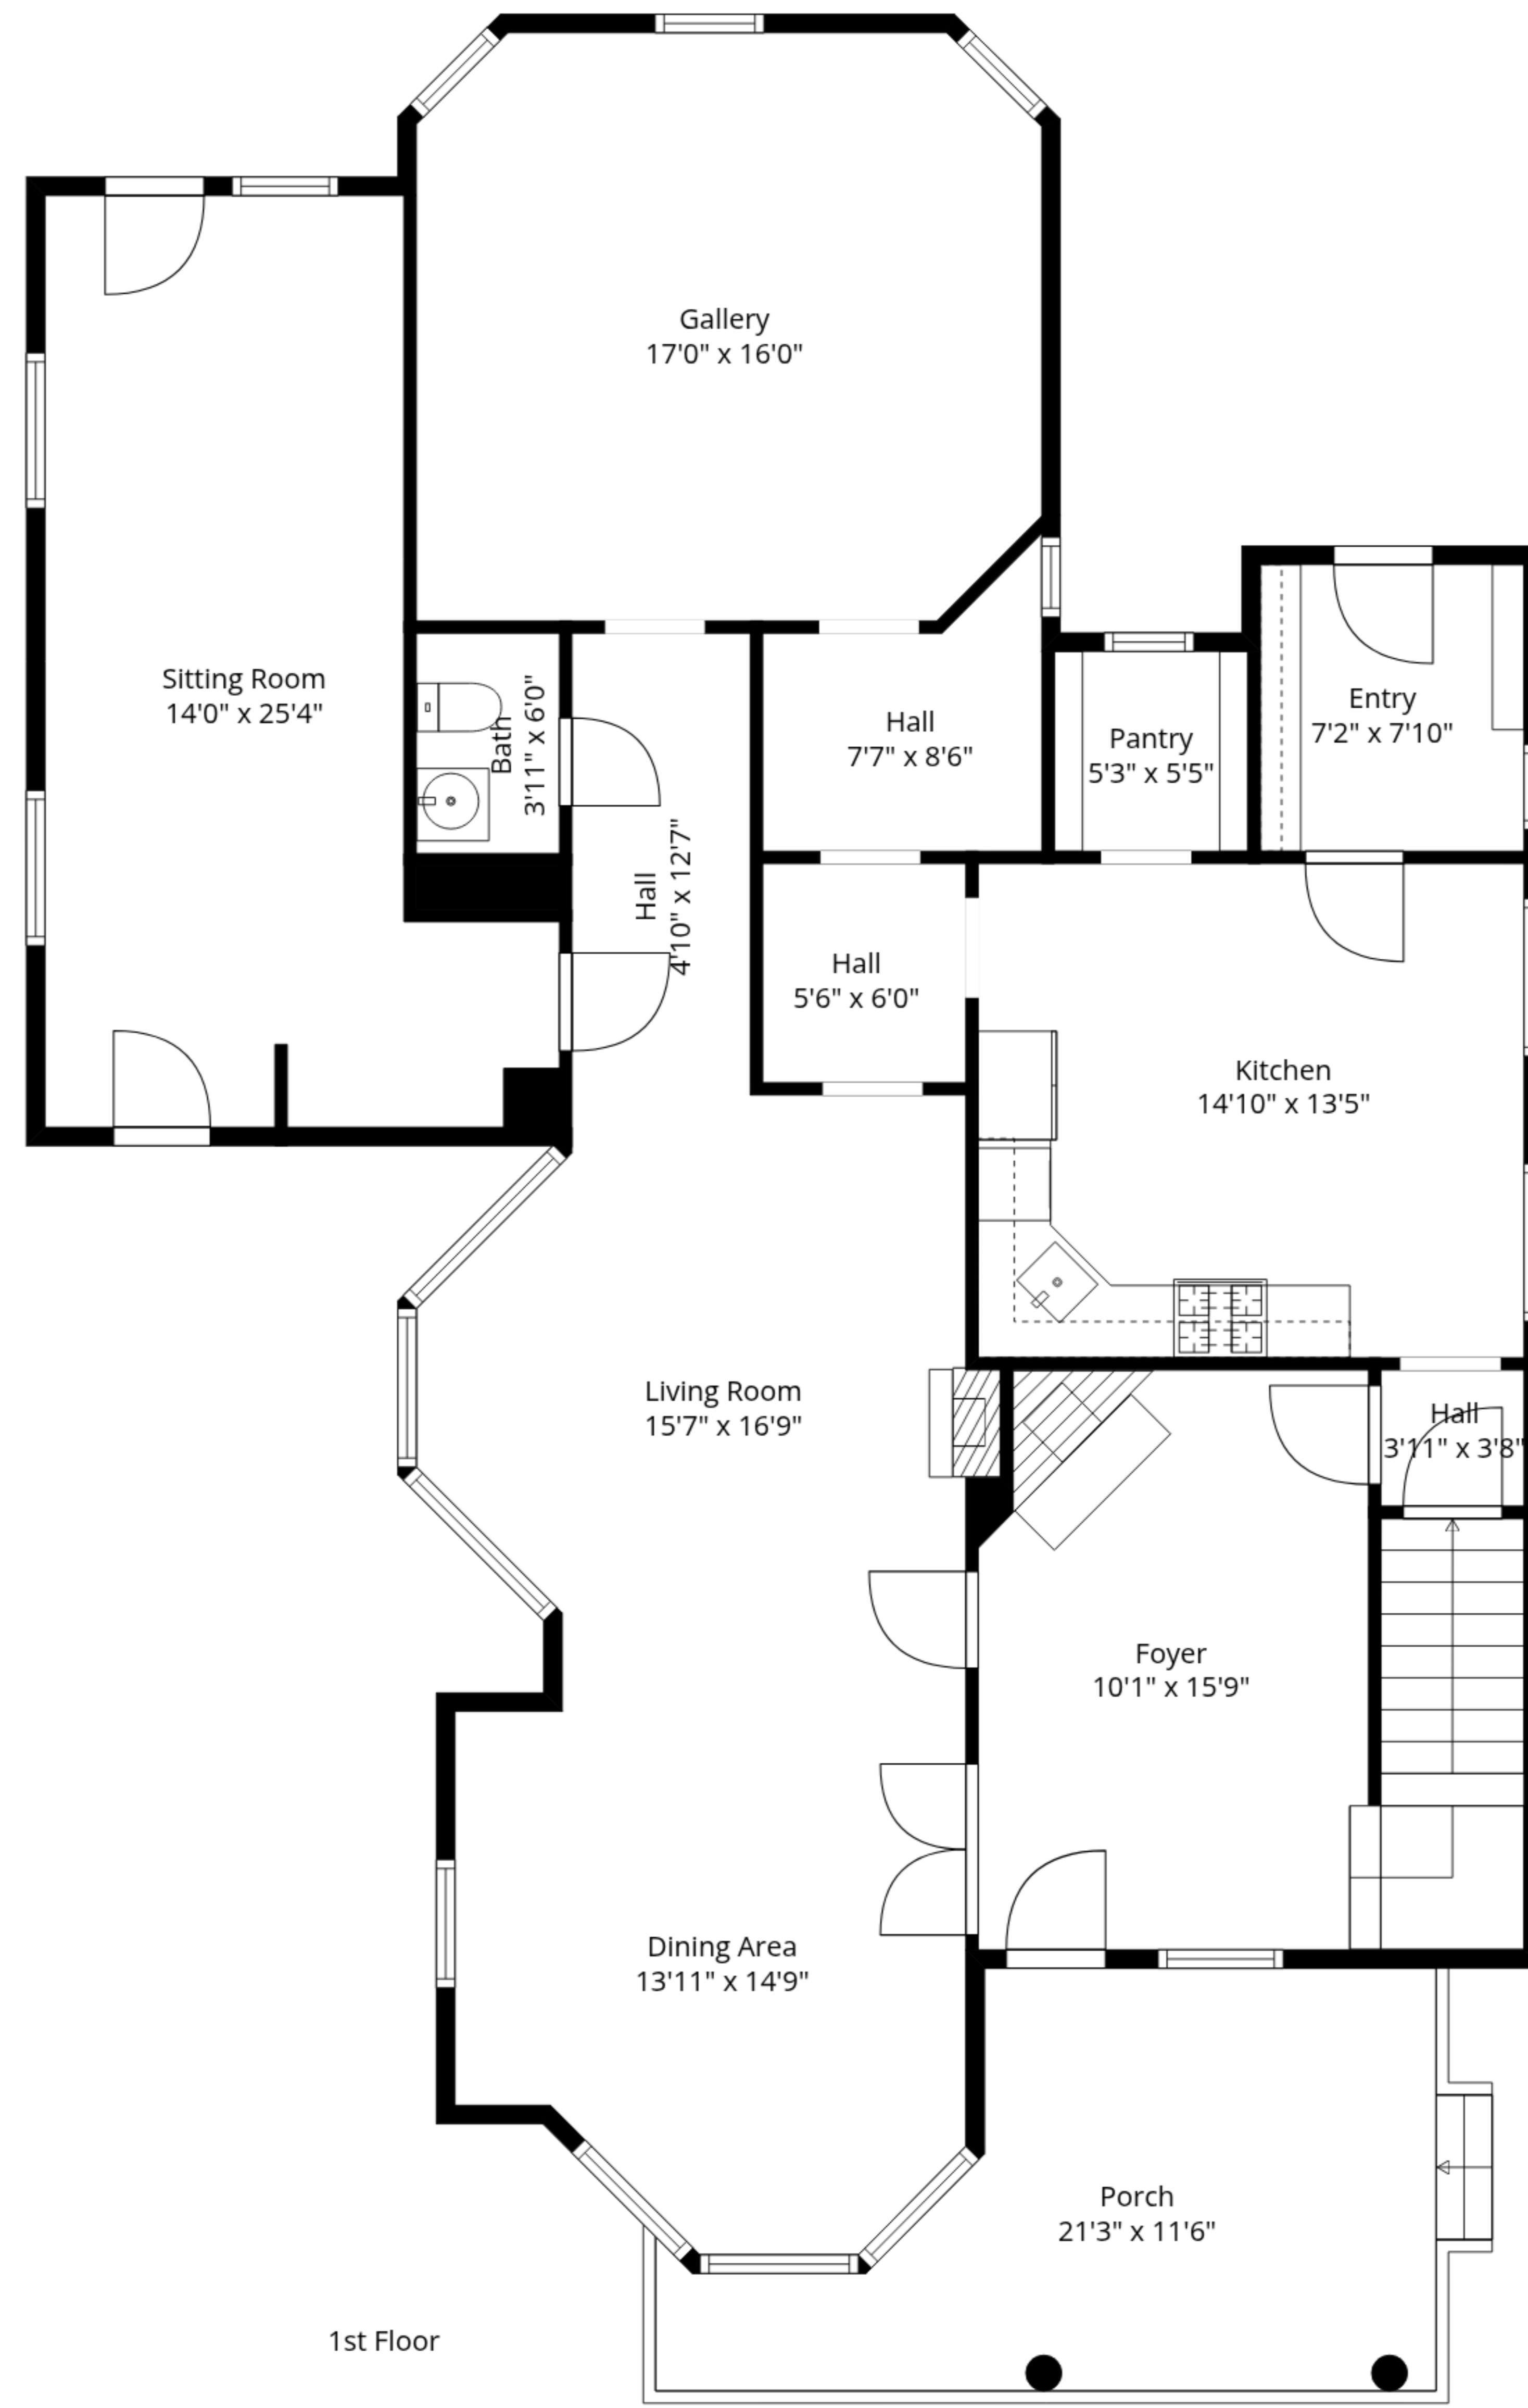

1st Floor

2nd Floor

TOTAL: 4118 sq. ft

Basement: 486 sq. ft, 1st floor: 1673 sq. ft, 2nd floor: 1298 sq. ft, 3rd floor: 661 sq. ft
EXCLUDED AREAS: BASEMENT: 501 sq. ft, UTILITY: 393 sq. ft, PORCH: 182 sq. ft,
WALLS: 345 sq. ft