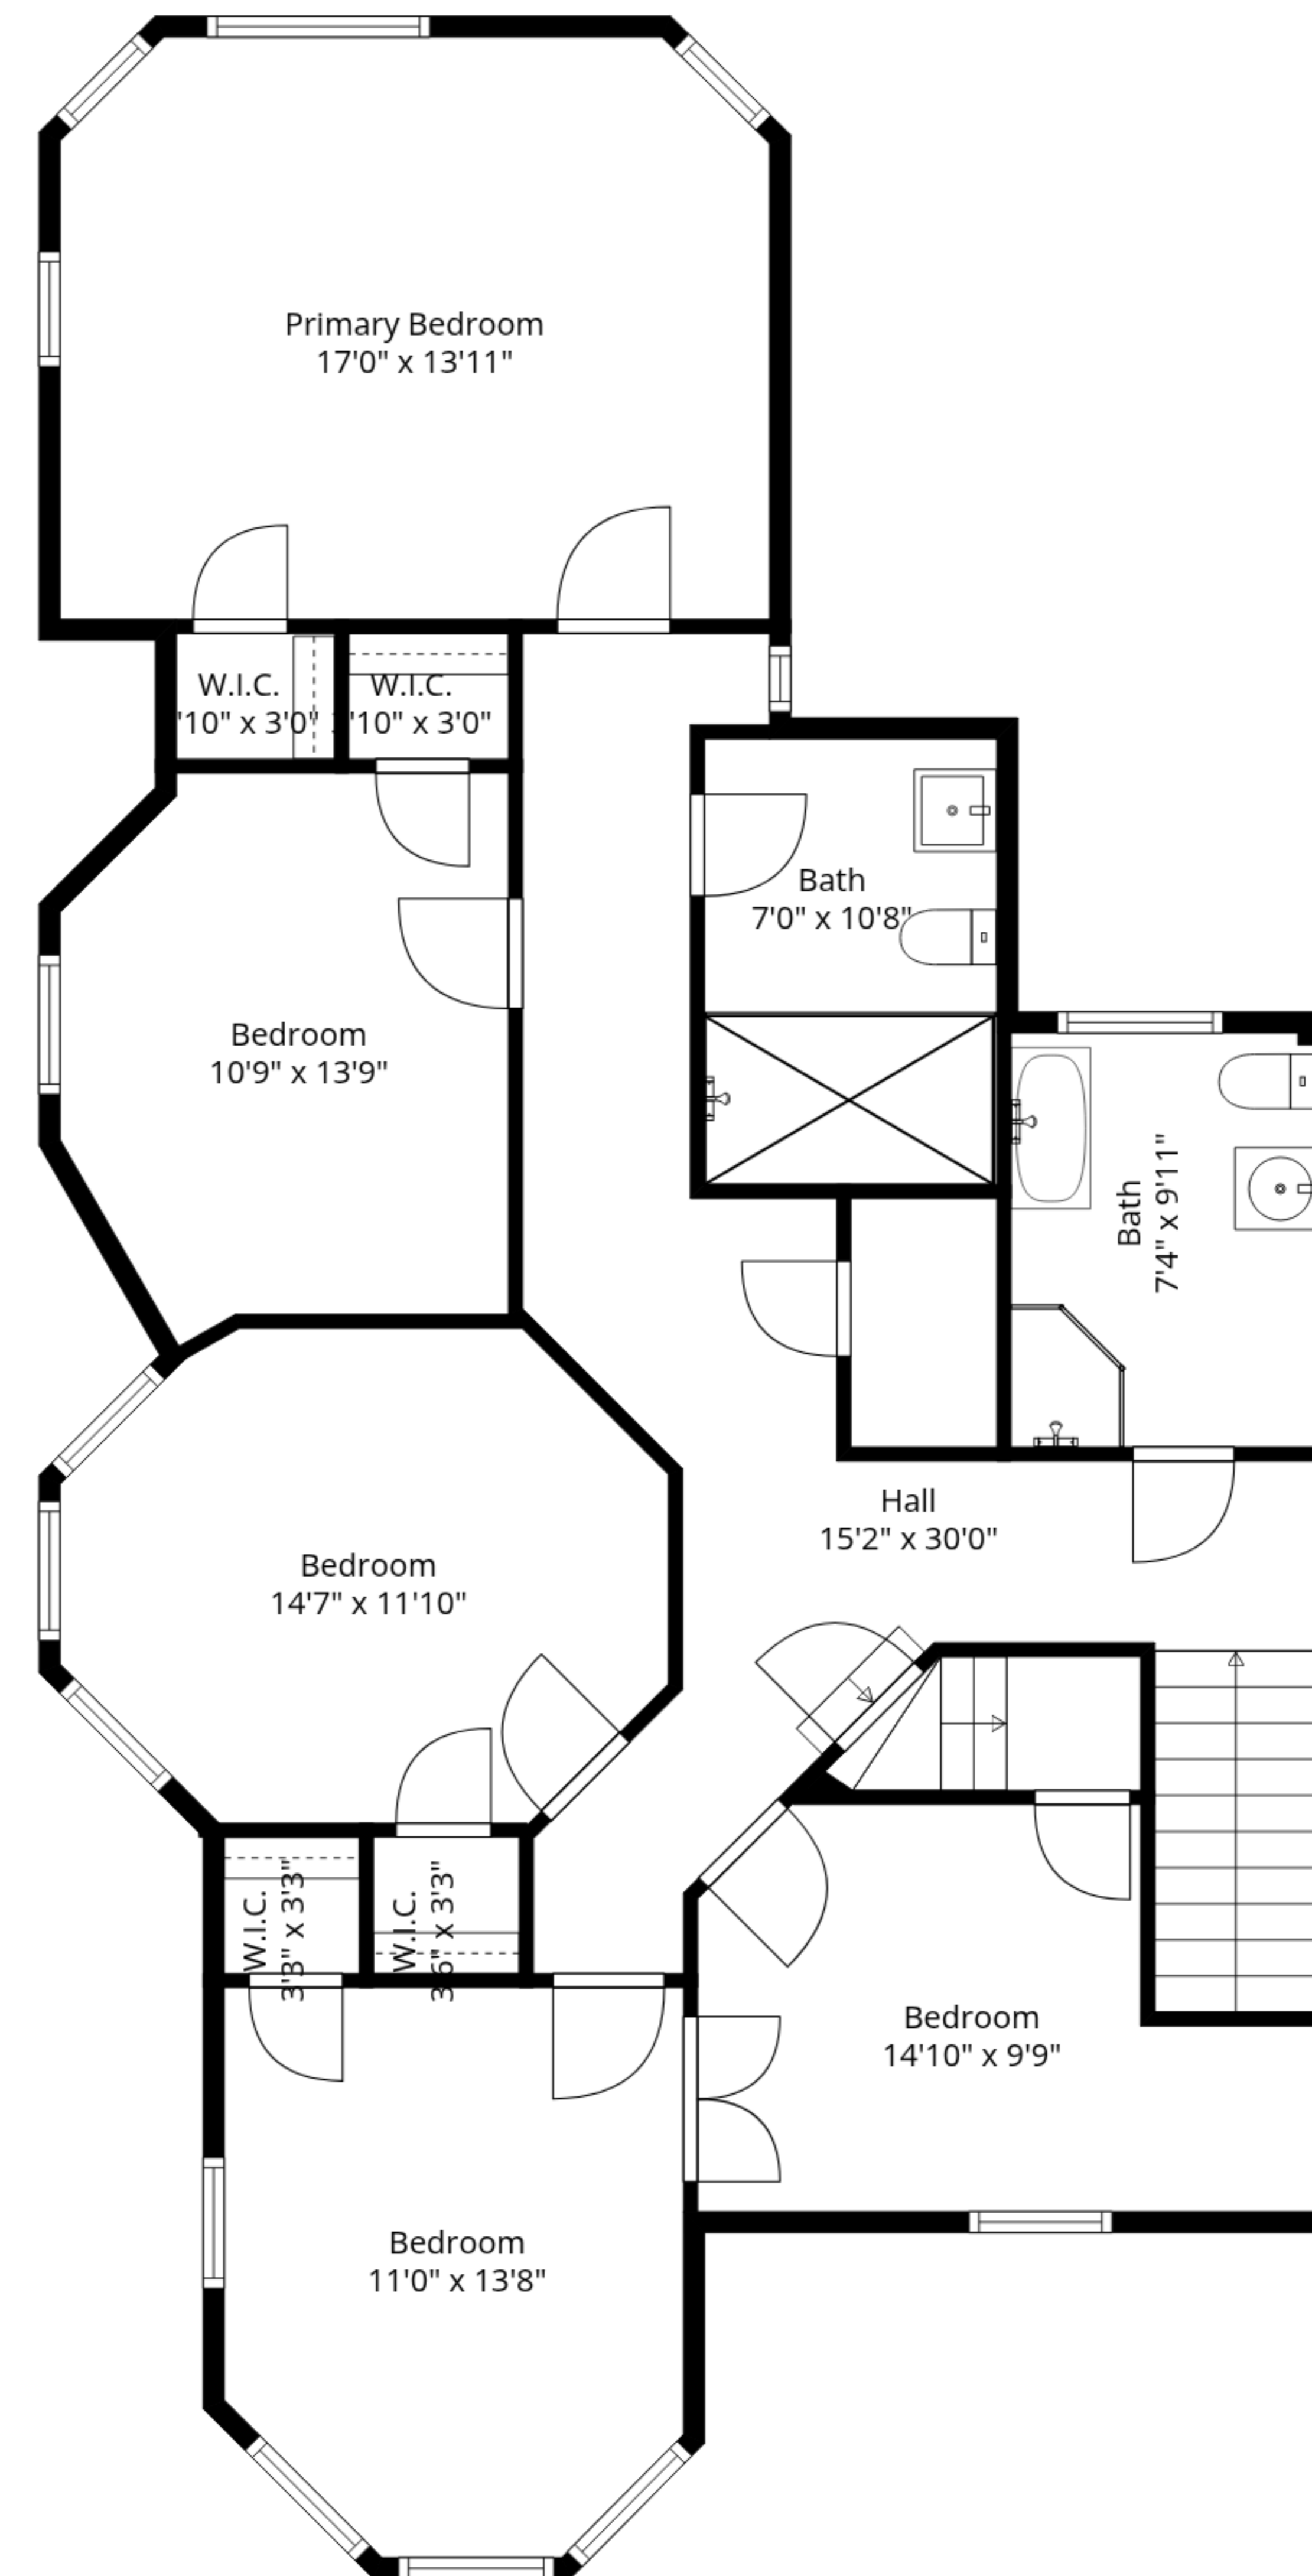

2nd Floor

TOTAL: 4118 sq. ft

Basement: 486 sq. ft, 1st floor: 1673 sq. ft, 2nd floor: 1298 sq. ft, 3rd floor: 661 sq. ft
EXCLUDED AREAS: BASEMENT: 501 sq. ft, UTILITY: 393 sq. ft, PORCH: 182 sq. ft,
WALLS: 345 sq. ft