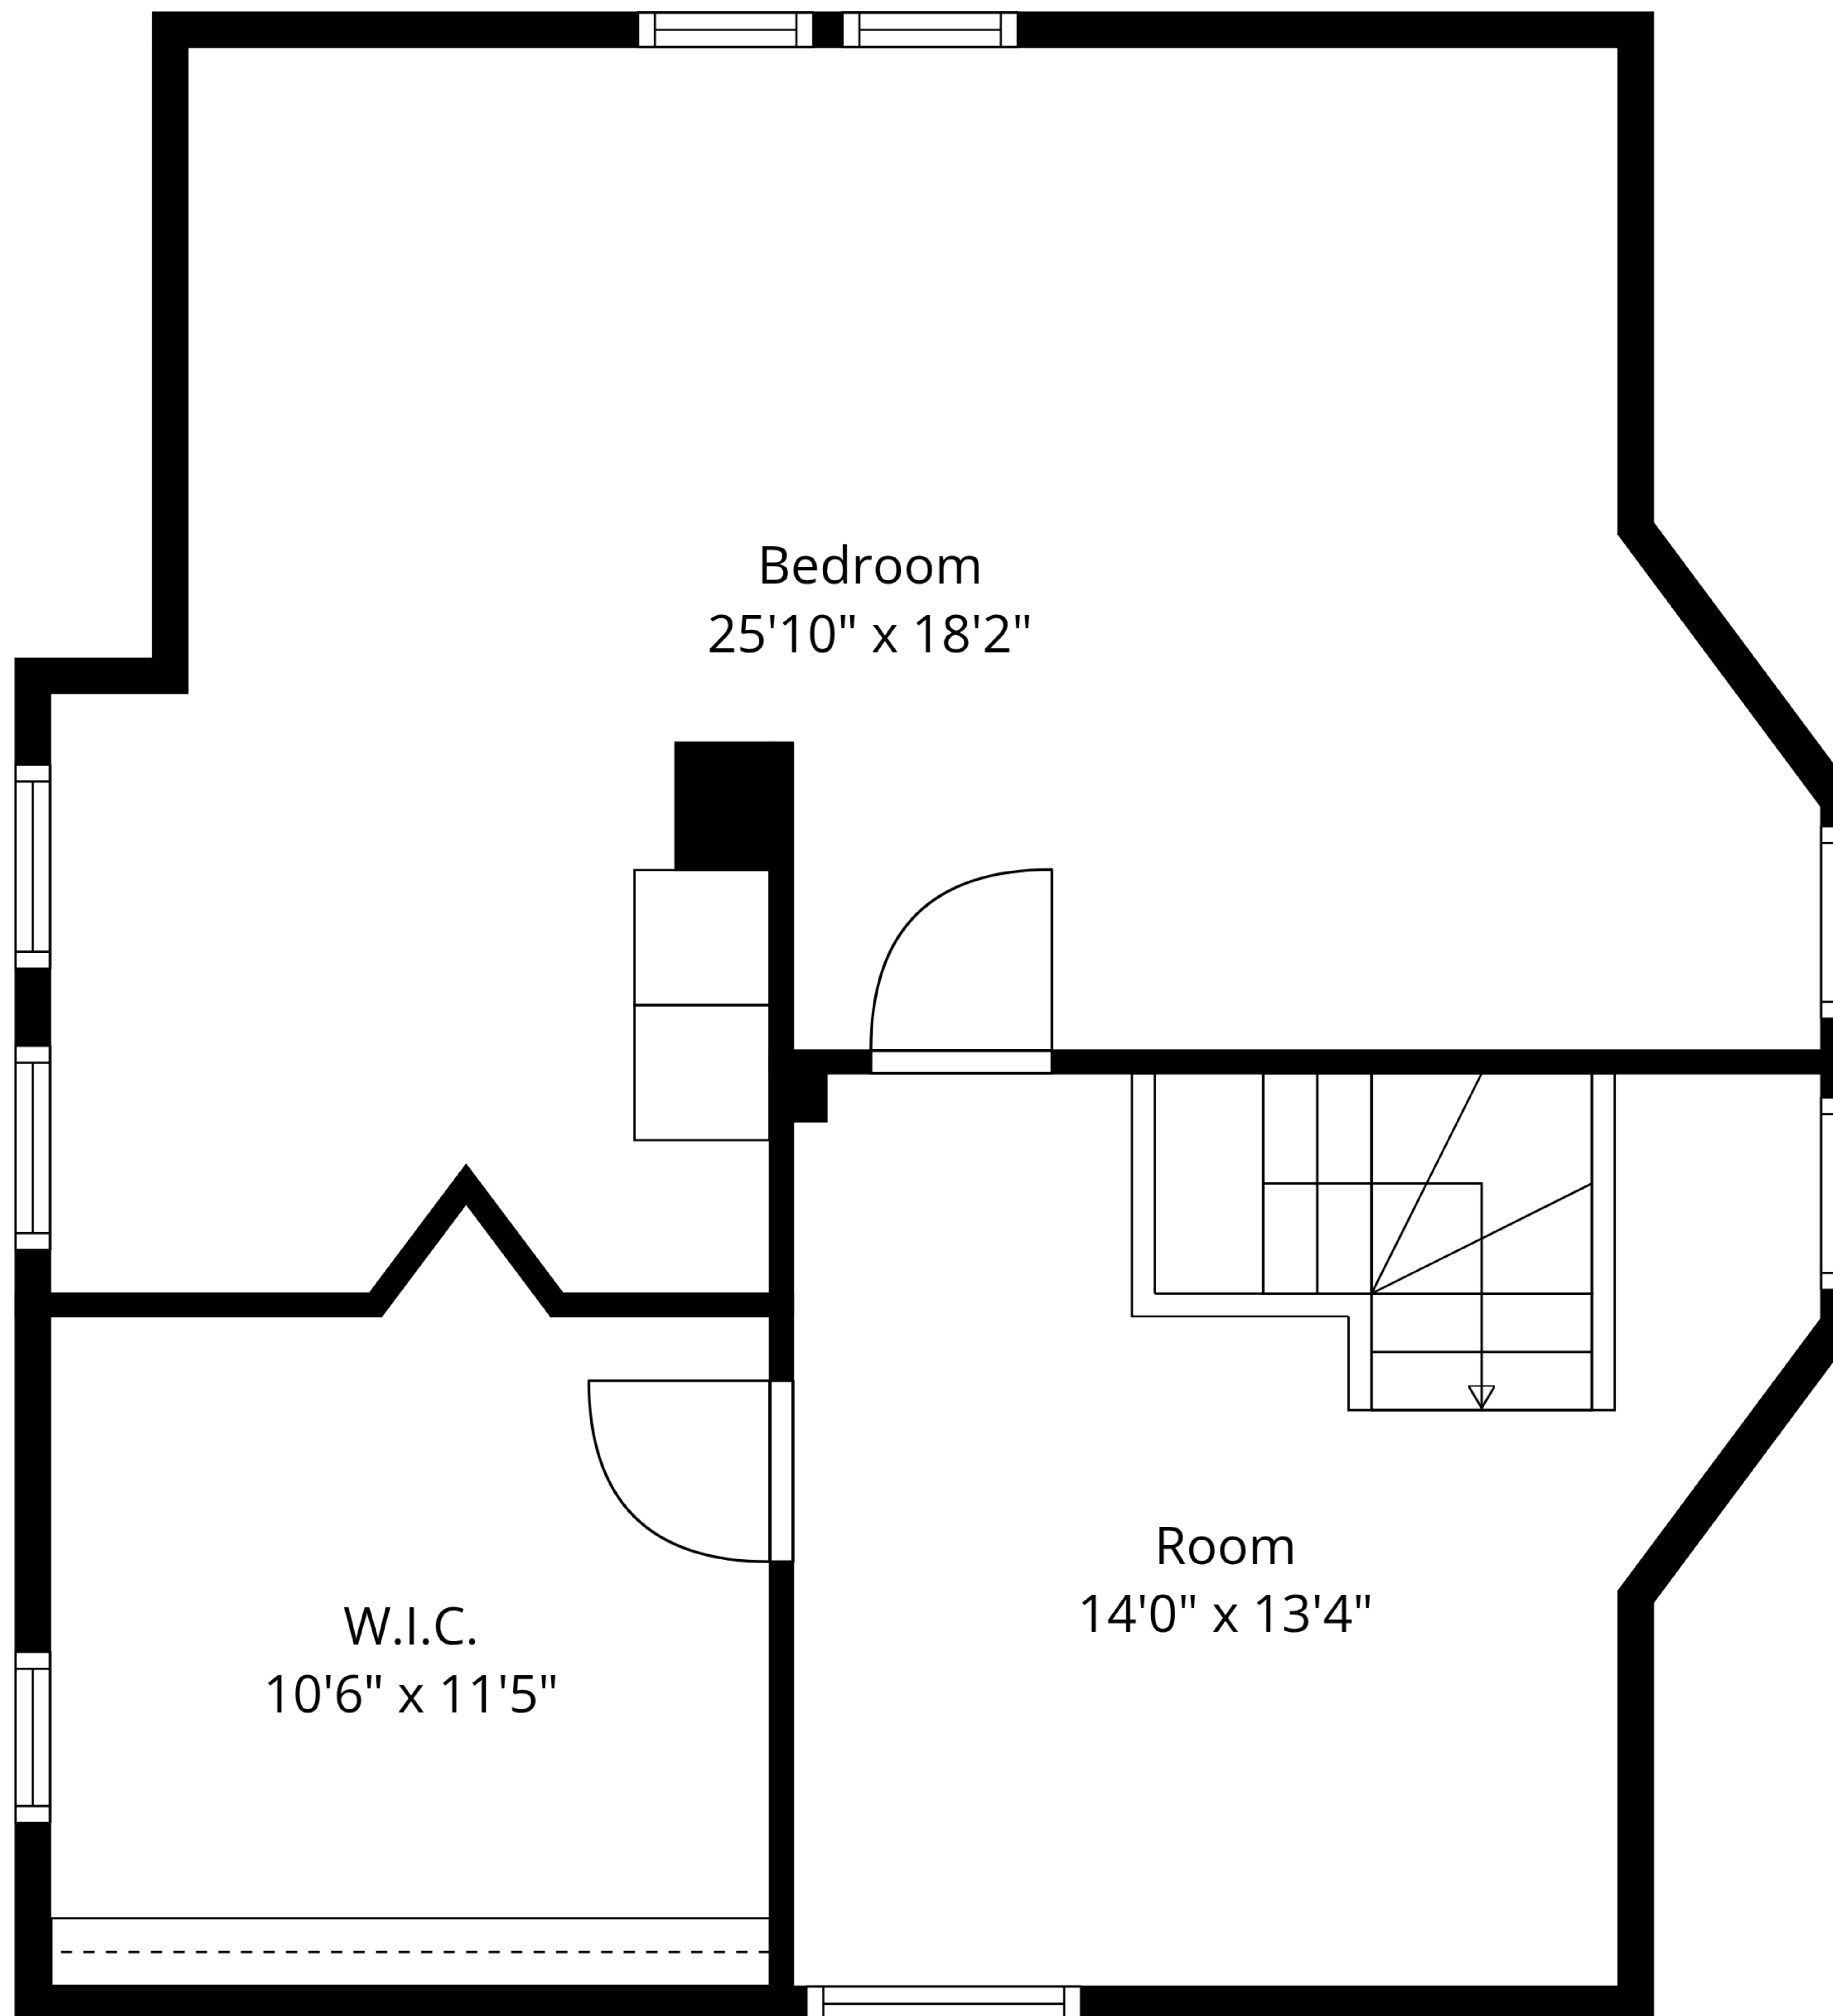

**TOTAL: 4118 sq. ft**

Basement: 486 sq. ft, 1st floor: 1673 sq. ft, 2nd floor: 1298 sq. ft, 3rd floor: 661 sq. ft  
EXCLUDED AREAS: BASEMENT: 501 sq. ft, UTILITY: 393 sq. ft, PORCH: 182 sq. ft,  
WALLS: 345 sq. ft

Measurements Are Approximate - Deemed Highly Reliable But Not Guaranteed

**TOTAL: 4118 sq. ft**

Basement: 486 sq. ft, 1st floor: 1673 sq. ft, 2nd floor: 1298 sq. ft, 3rd floor: 661 sq. ft  
 EXCLUDED AREAS: BASEMENT: 501 sq. ft, UTILITY: 393 sq. ft, PORCH: 182 sq. ft,  
 WALLS: 345 sq. ft