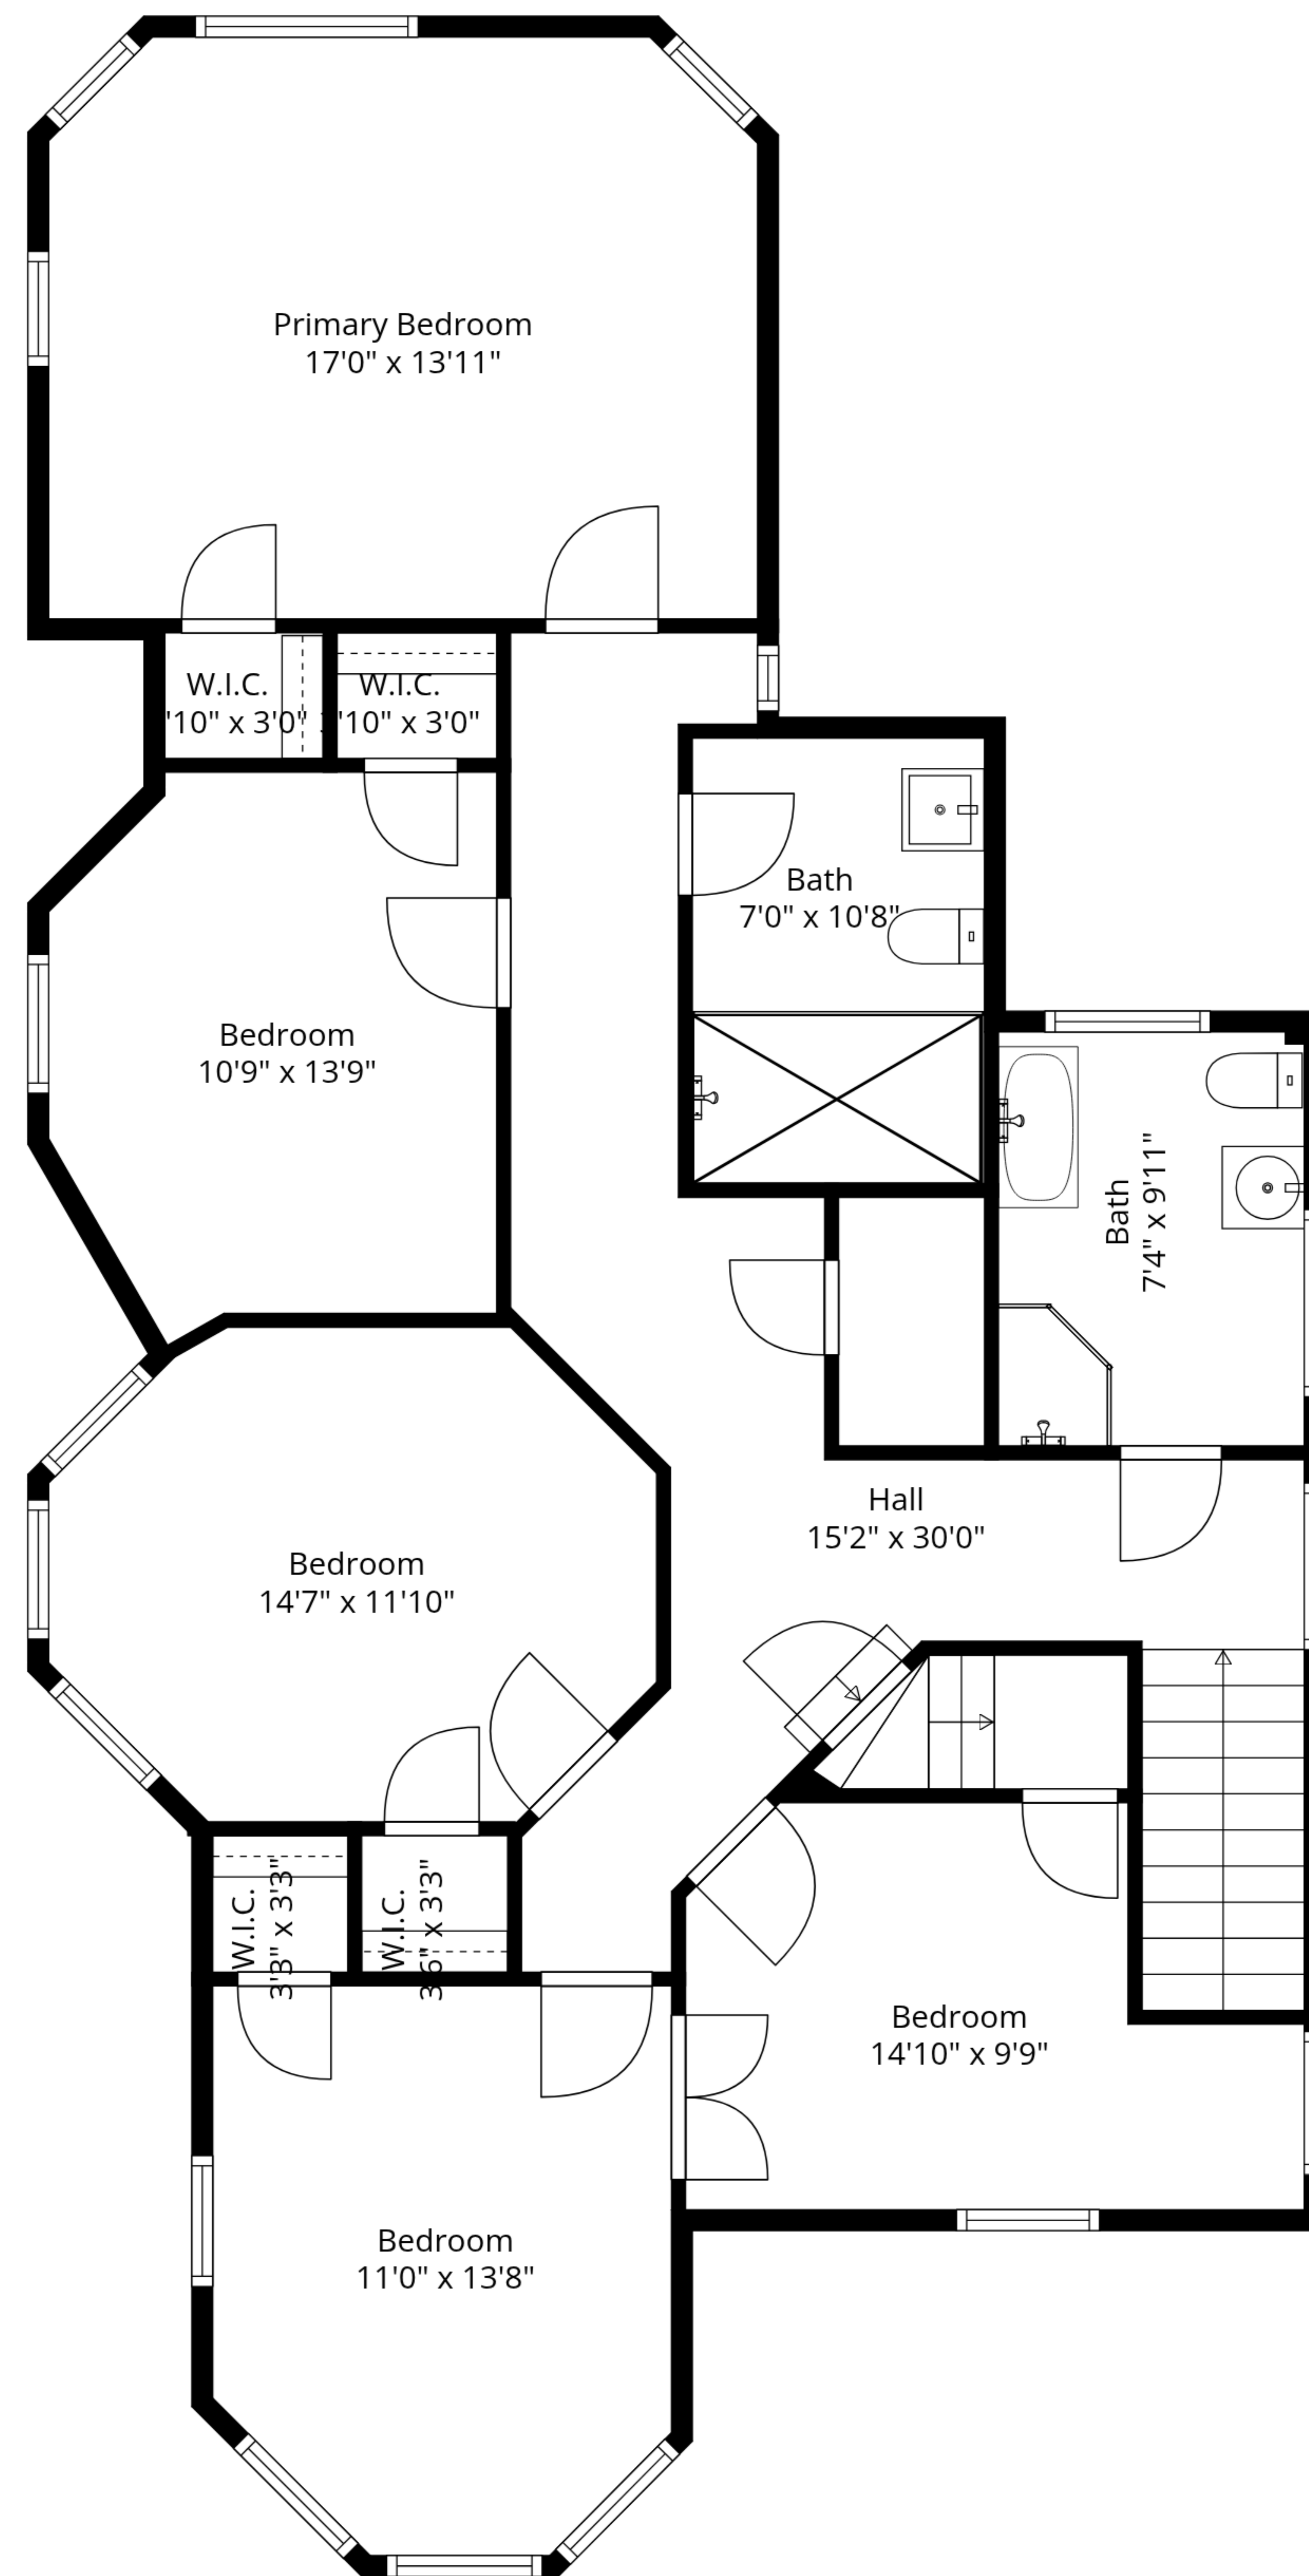

**TOTAL: 4118 sq. ft**

Basement: 486 sq. ft, 1st floor: 1673 sq. ft, 2nd floor: 1298 sq. ft, 3rd floor: 661 sq. ft  
EXCLUDED AREAS: BASEMENT: 501 sq. ft, UTILITY: 393 sq. ft, PORCH: 182 sq. ft,  
WALLS: 345 sq. ft

Measurements Are Approximate - Deemed Highly Reliable But Not Guaranteed

**TOTAL: 4118 sq. ft**

Basement: 486 sq. ft, 1st floor: 1673 sq. ft, 2nd floor: 1298 sq. ft, 3rd floor: 661 sq. ft  
 EXCLUDED AREAS: BASEMENT: 501 sq. ft, UTILITY: 393 sq. ft, PORCH: 182 sq. ft,  
 WALLS: 345 sq. ft