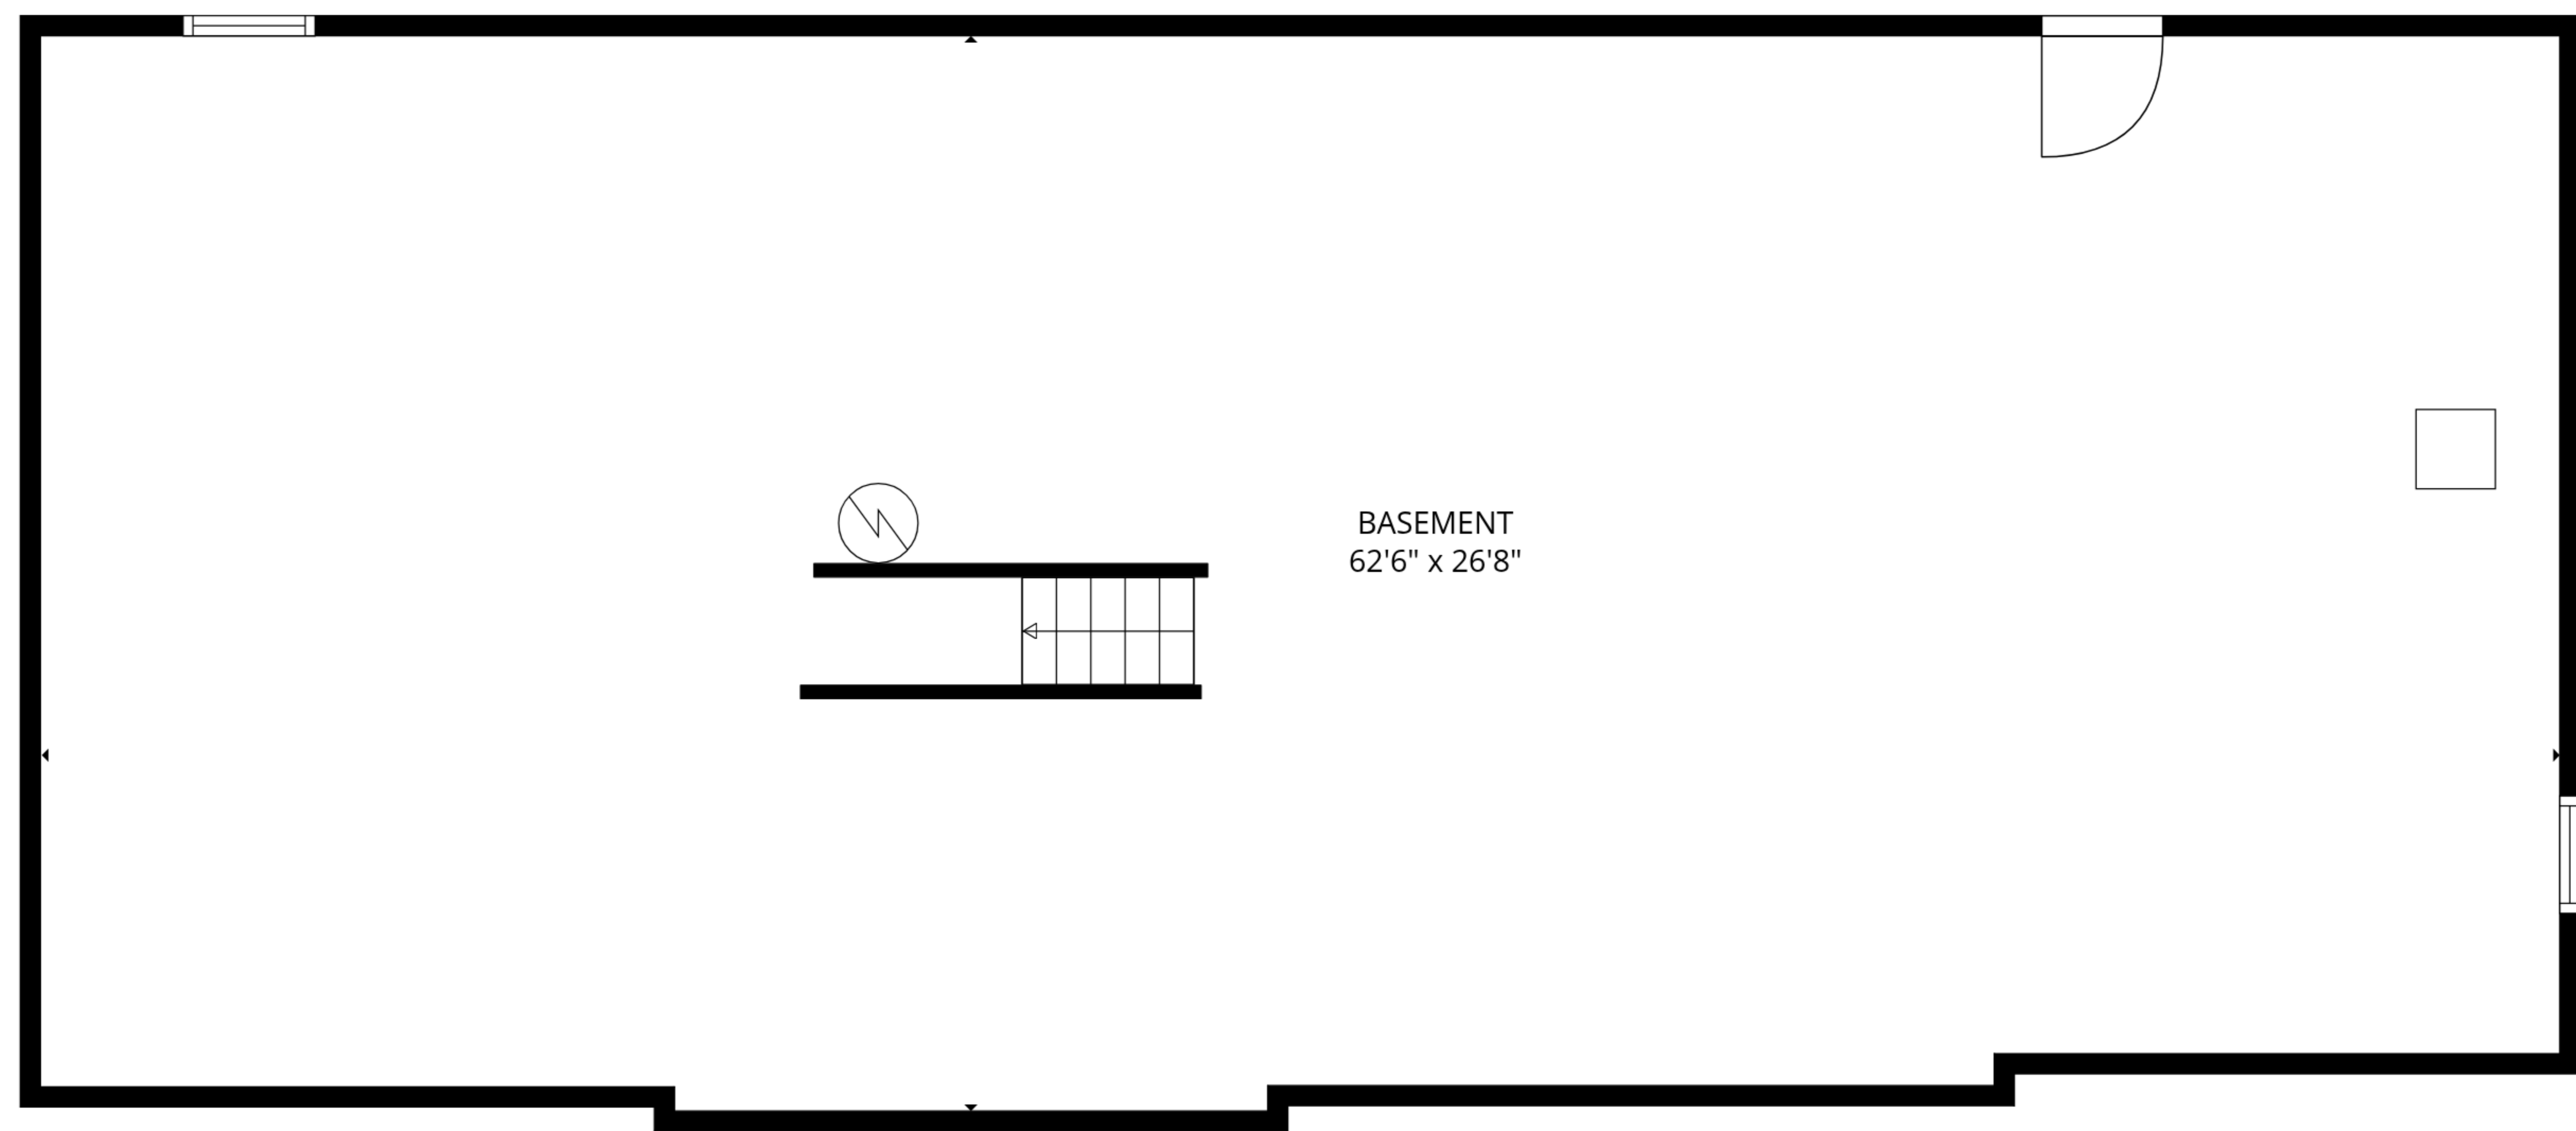

BASEMENT  
62'6" x 26'8"

**TOTAL: 1681 sq. ft**  
Basement: 0 sq. ft, 1st floor: 1681 sq. ft  
EXCLUDED AREAS: BASEMENT: 1628 sq. ft, GARAGE: 513 sq. ft, WALLS: 213 sq. ft

MEASUREMENTS ARE DEEMED RELIABLE BUT ARE NOT GUARANTEED.

**TOTAL: 1681 sq. ft**

Basement: 0 sq. ft, 1st floor: 1681 sq. ft

EXCLUDED AREAS: BASEMENT: 1628 sq. ft, GARAGE: 513 sq. ft, WALLS: 213 sq. ft

MEASUREMENTS ARE DEEMED RELIABLE BUT ARE NOT GUARANTEED.

**TOTAL: 1681 sq. ft**  
 Basement: 0 sq. ft, 1st floor: 1681 sq. ft  
 EXCLUDED AREAS: BASEMENT: 1628 sq. ft, GARAGE: 513 sq. ft, WALLS: 213 sq. ft