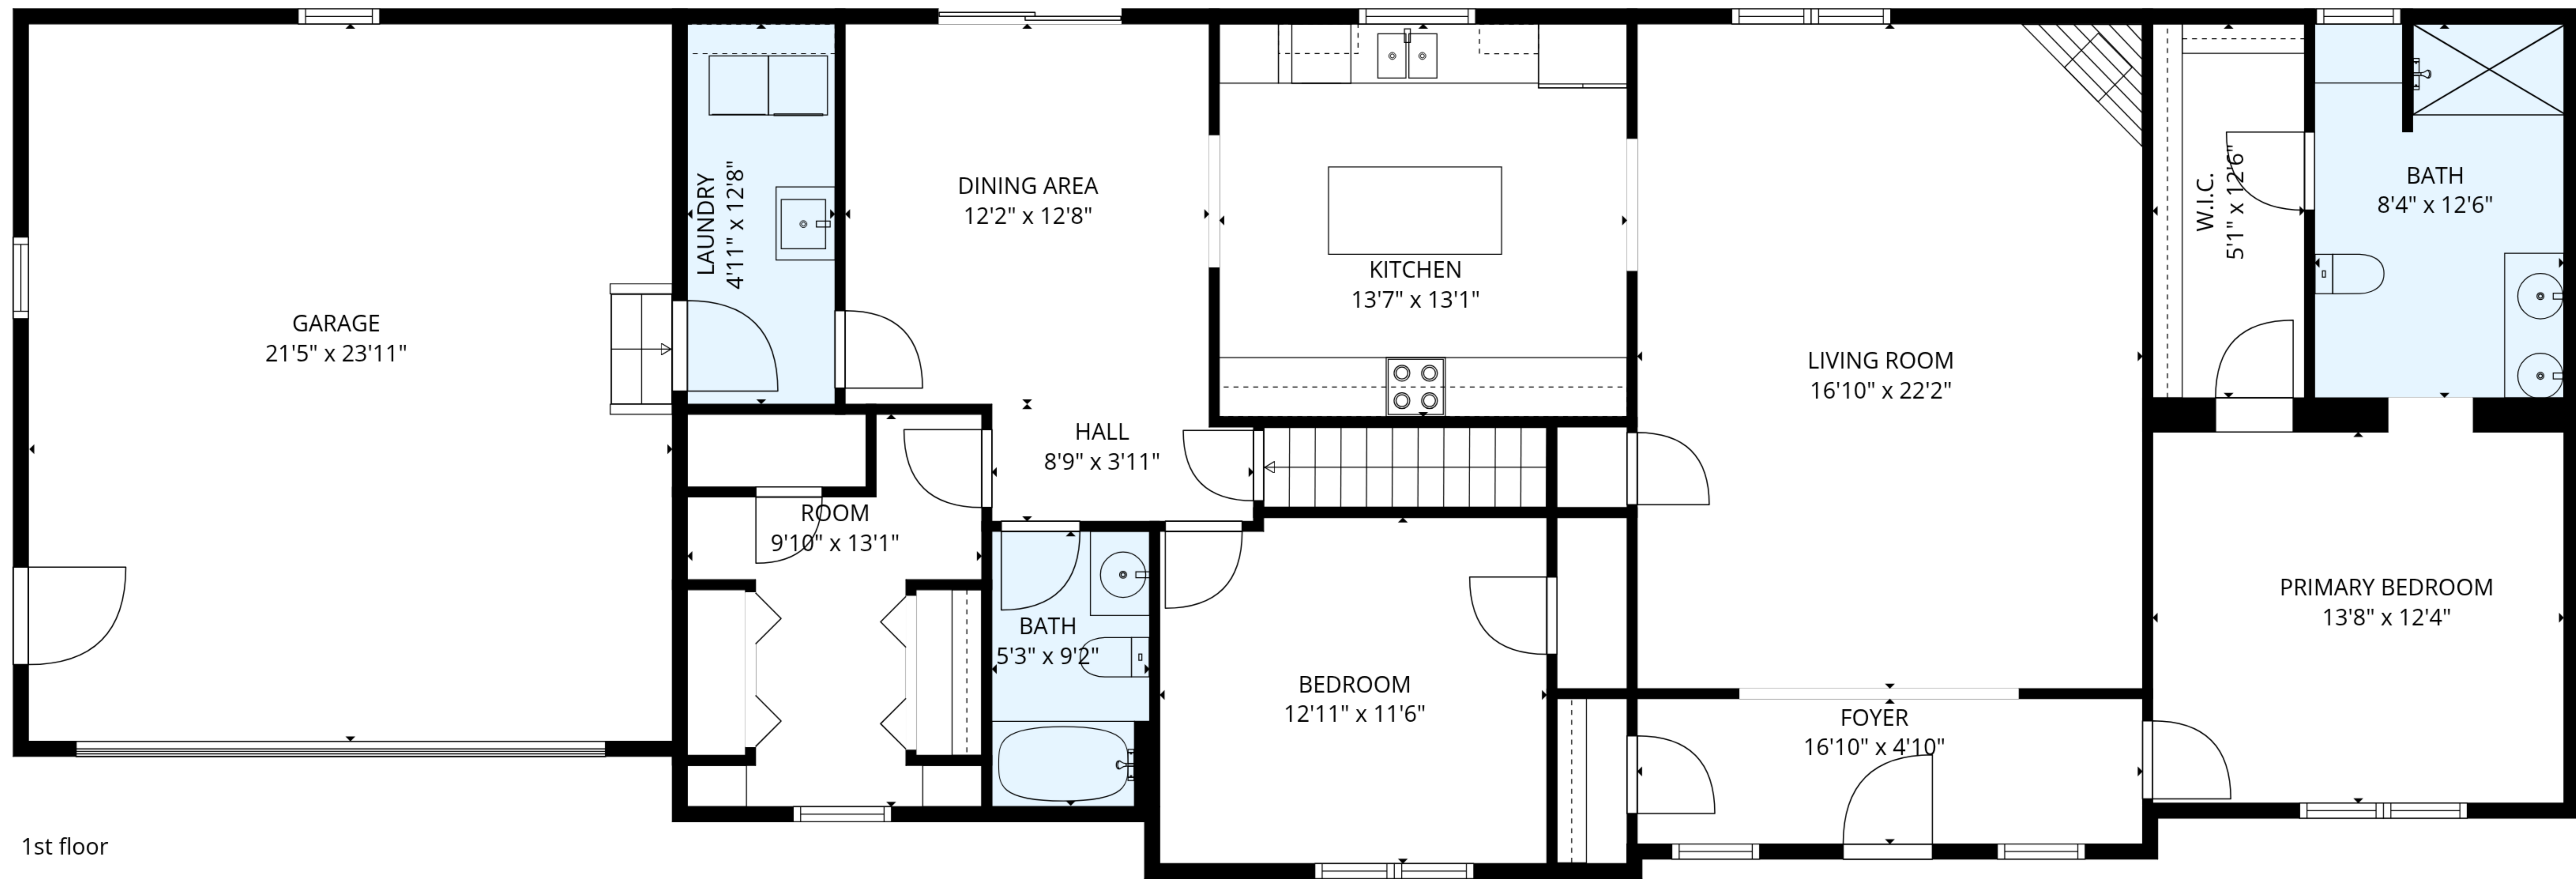

BASEMENT  
62'6" x 26'8"

**TOTAL: 1681 sq. ft**  
Basement: 0 sq. ft, 1st floor: 1681 sq. ft  
EXCLUDED AREAS: BASEMENT: 1628 sq. ft, GARAGE: 513 sq. ft, WALLS: 213 sq. ft

MEASUREMENTS ARE DEEMED RELIABLE BUT ARE NOT GUARANTEED.

**TOTAL: 1681 sq. ft**

Basement: 0 sq. ft, 1st floor: 1681 sq. ft

EXCLUDED AREAS: BASEMENT: 1628 sq. ft, GARAGE: 513 sq. ft, WALLS: 213 sq. ft

MEASUREMENTS ARE DEEMED RELIABLE BUT ARE NOT GUARANTEED.

**TOTAL: 1681 sq. ft**  
 Basement: 0 sq. ft, 1st floor: 1681 sq. ft  
 EXCLUDED AREAS: BASEMENT: 1628 sq. ft, GARAGE: 513 sq. ft, WALLS: 213 sq. ft