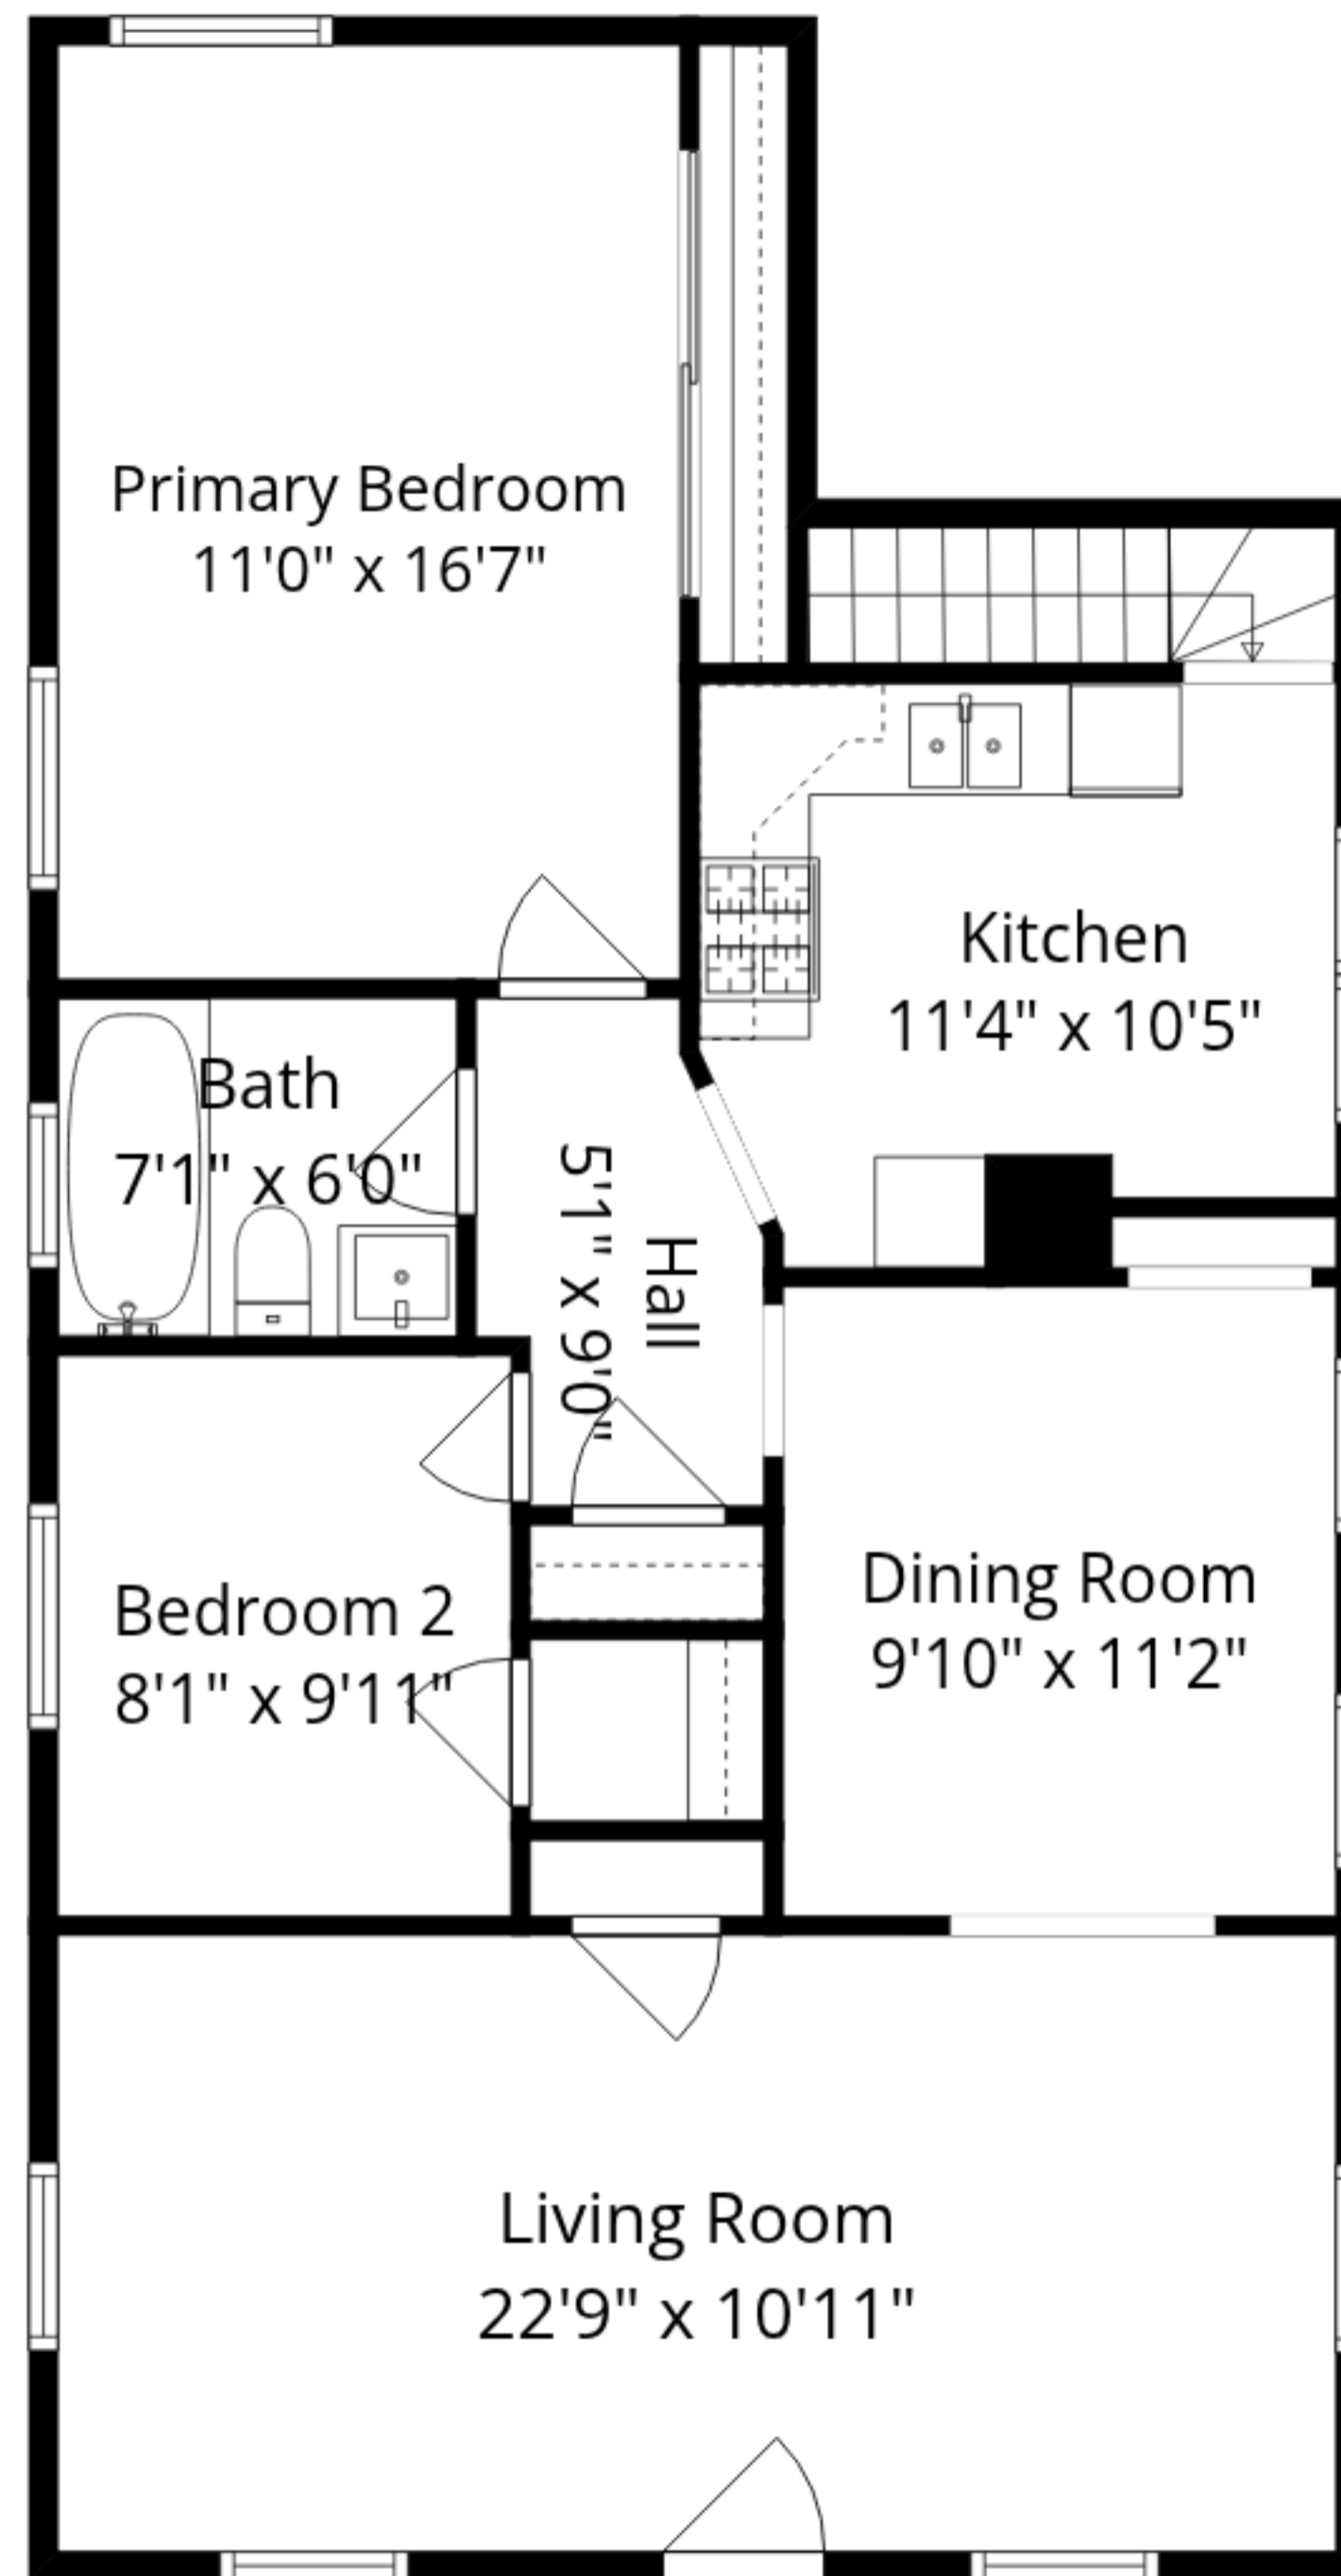

Basement
22'8" x 35'11"

Total GLA: 996 sq. ft | Total: 1873 sq. ft
Lower floor: (Excluded areas 877 sq. ft)
Main floor: 996 sq. ft

Sizes And Dimensions Are Approximate. Actual May Vary.

Total GLA: 996 sq. ft | Total: 1873 sq. ft
Lower floor: (Excluded areas 877 sq. ft)
Main floor: 996 sq. ft

Sizes And Dimensions Are Approximate. Actual May Vary.

Lower Floor

Main Floor