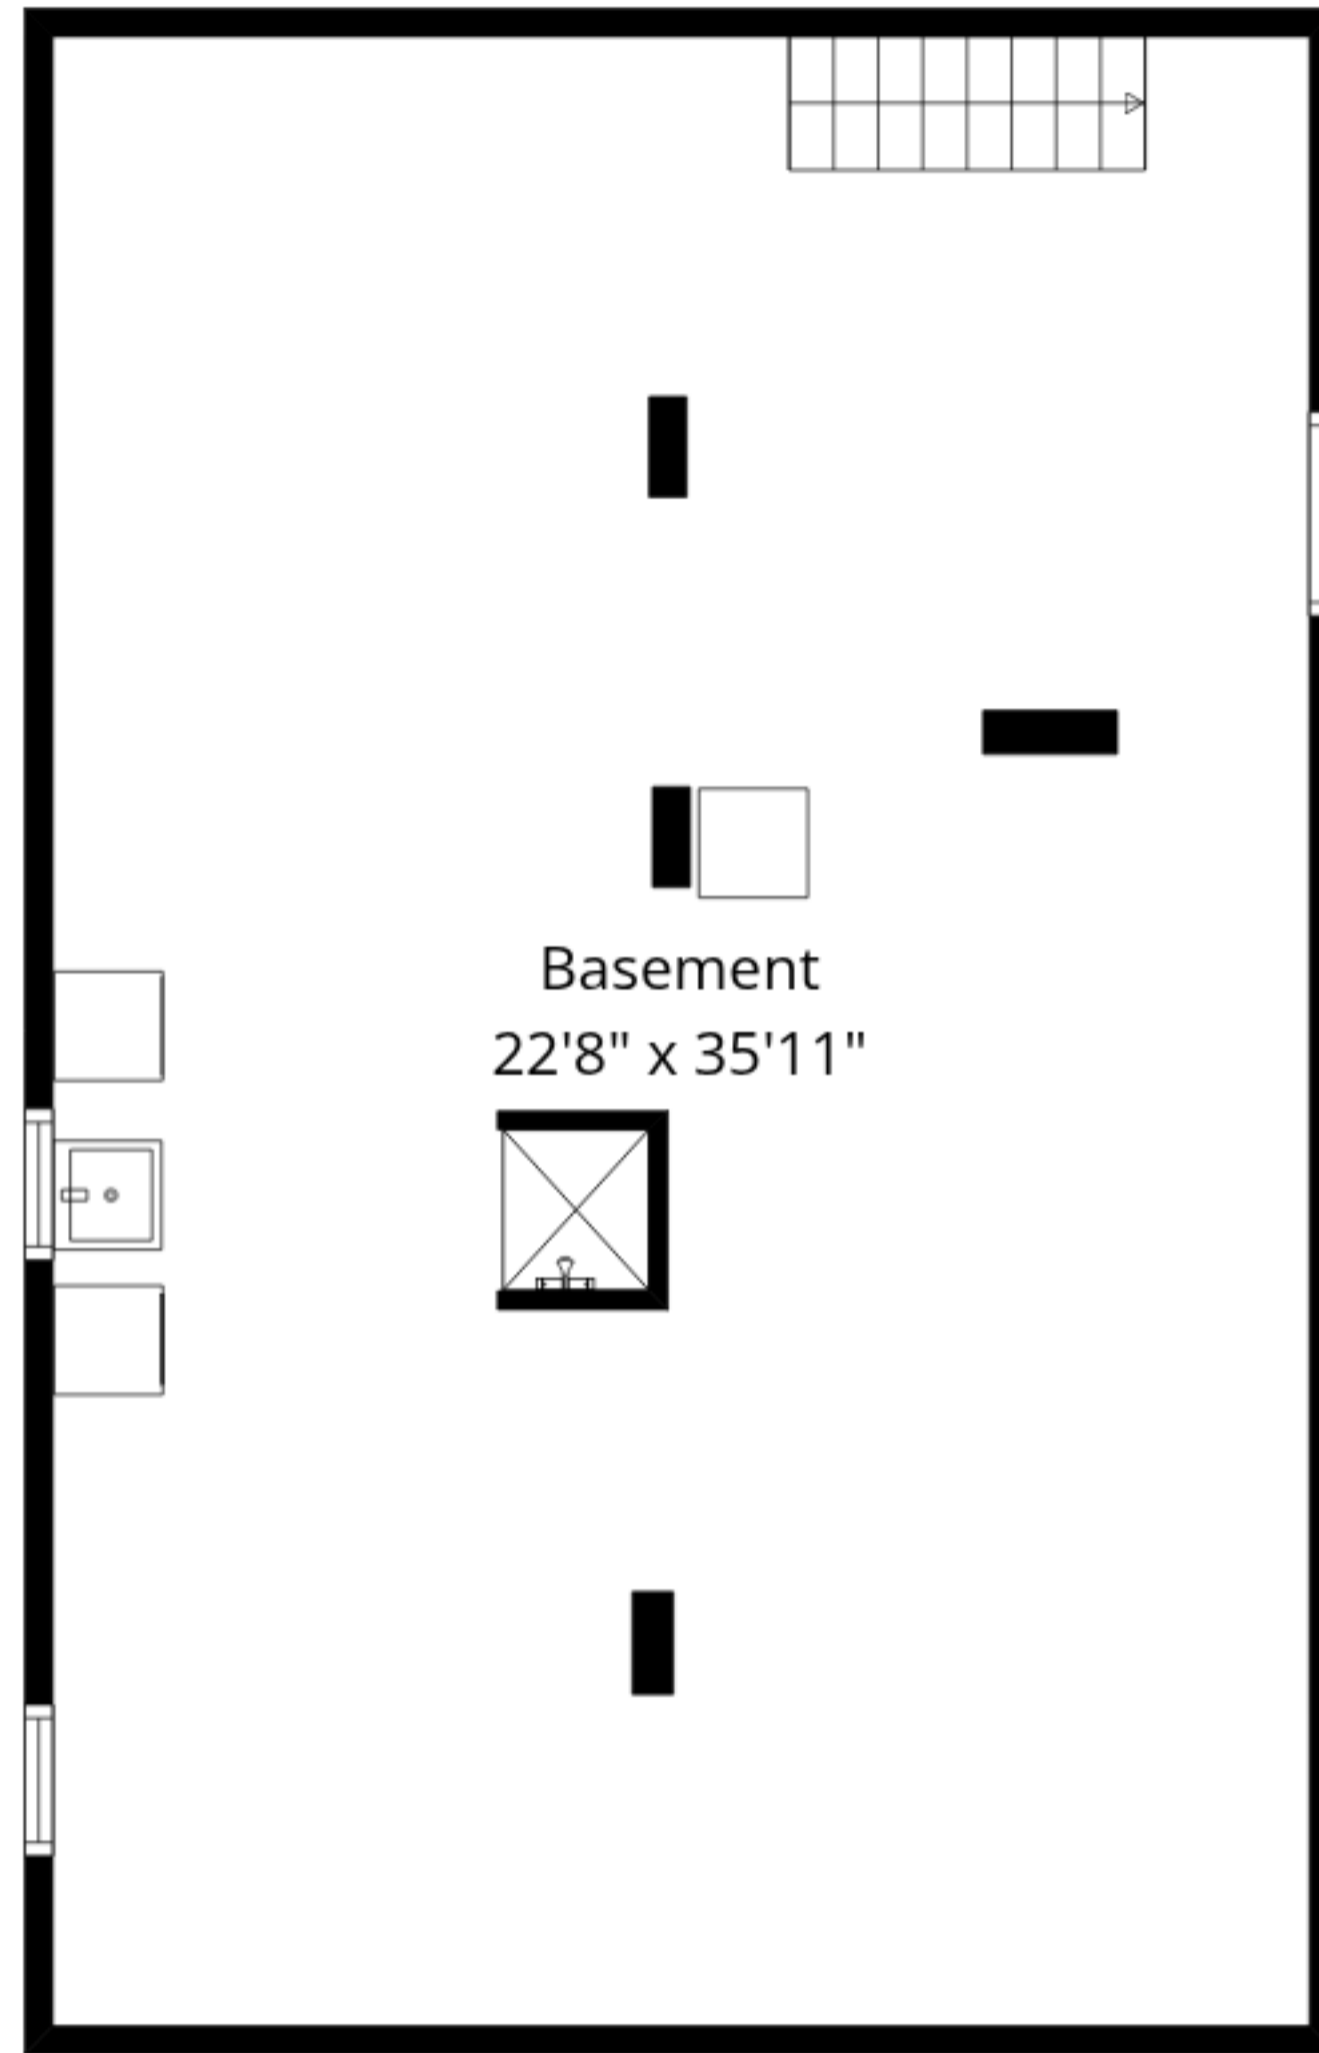

Basement
22'8" x 35'11"

Total GLA: 996 sq. ft | Total: 1873 sq. ft
Lower floor: (Excluded areas 877 sq. ft)
Main floor: 996 sq. ft

Sizes And Dimensions Are Approximate. Actual May Vary.

Total GLA: 996 sq. ft | Total: 1873 sq. ft
Lower floor: (Excluded areas 877 sq. ft)
Main floor: 996 sq. ft

Sizes And Dimensions Are Approximate. Actual May Vary.

Lower Floor

Main Floor