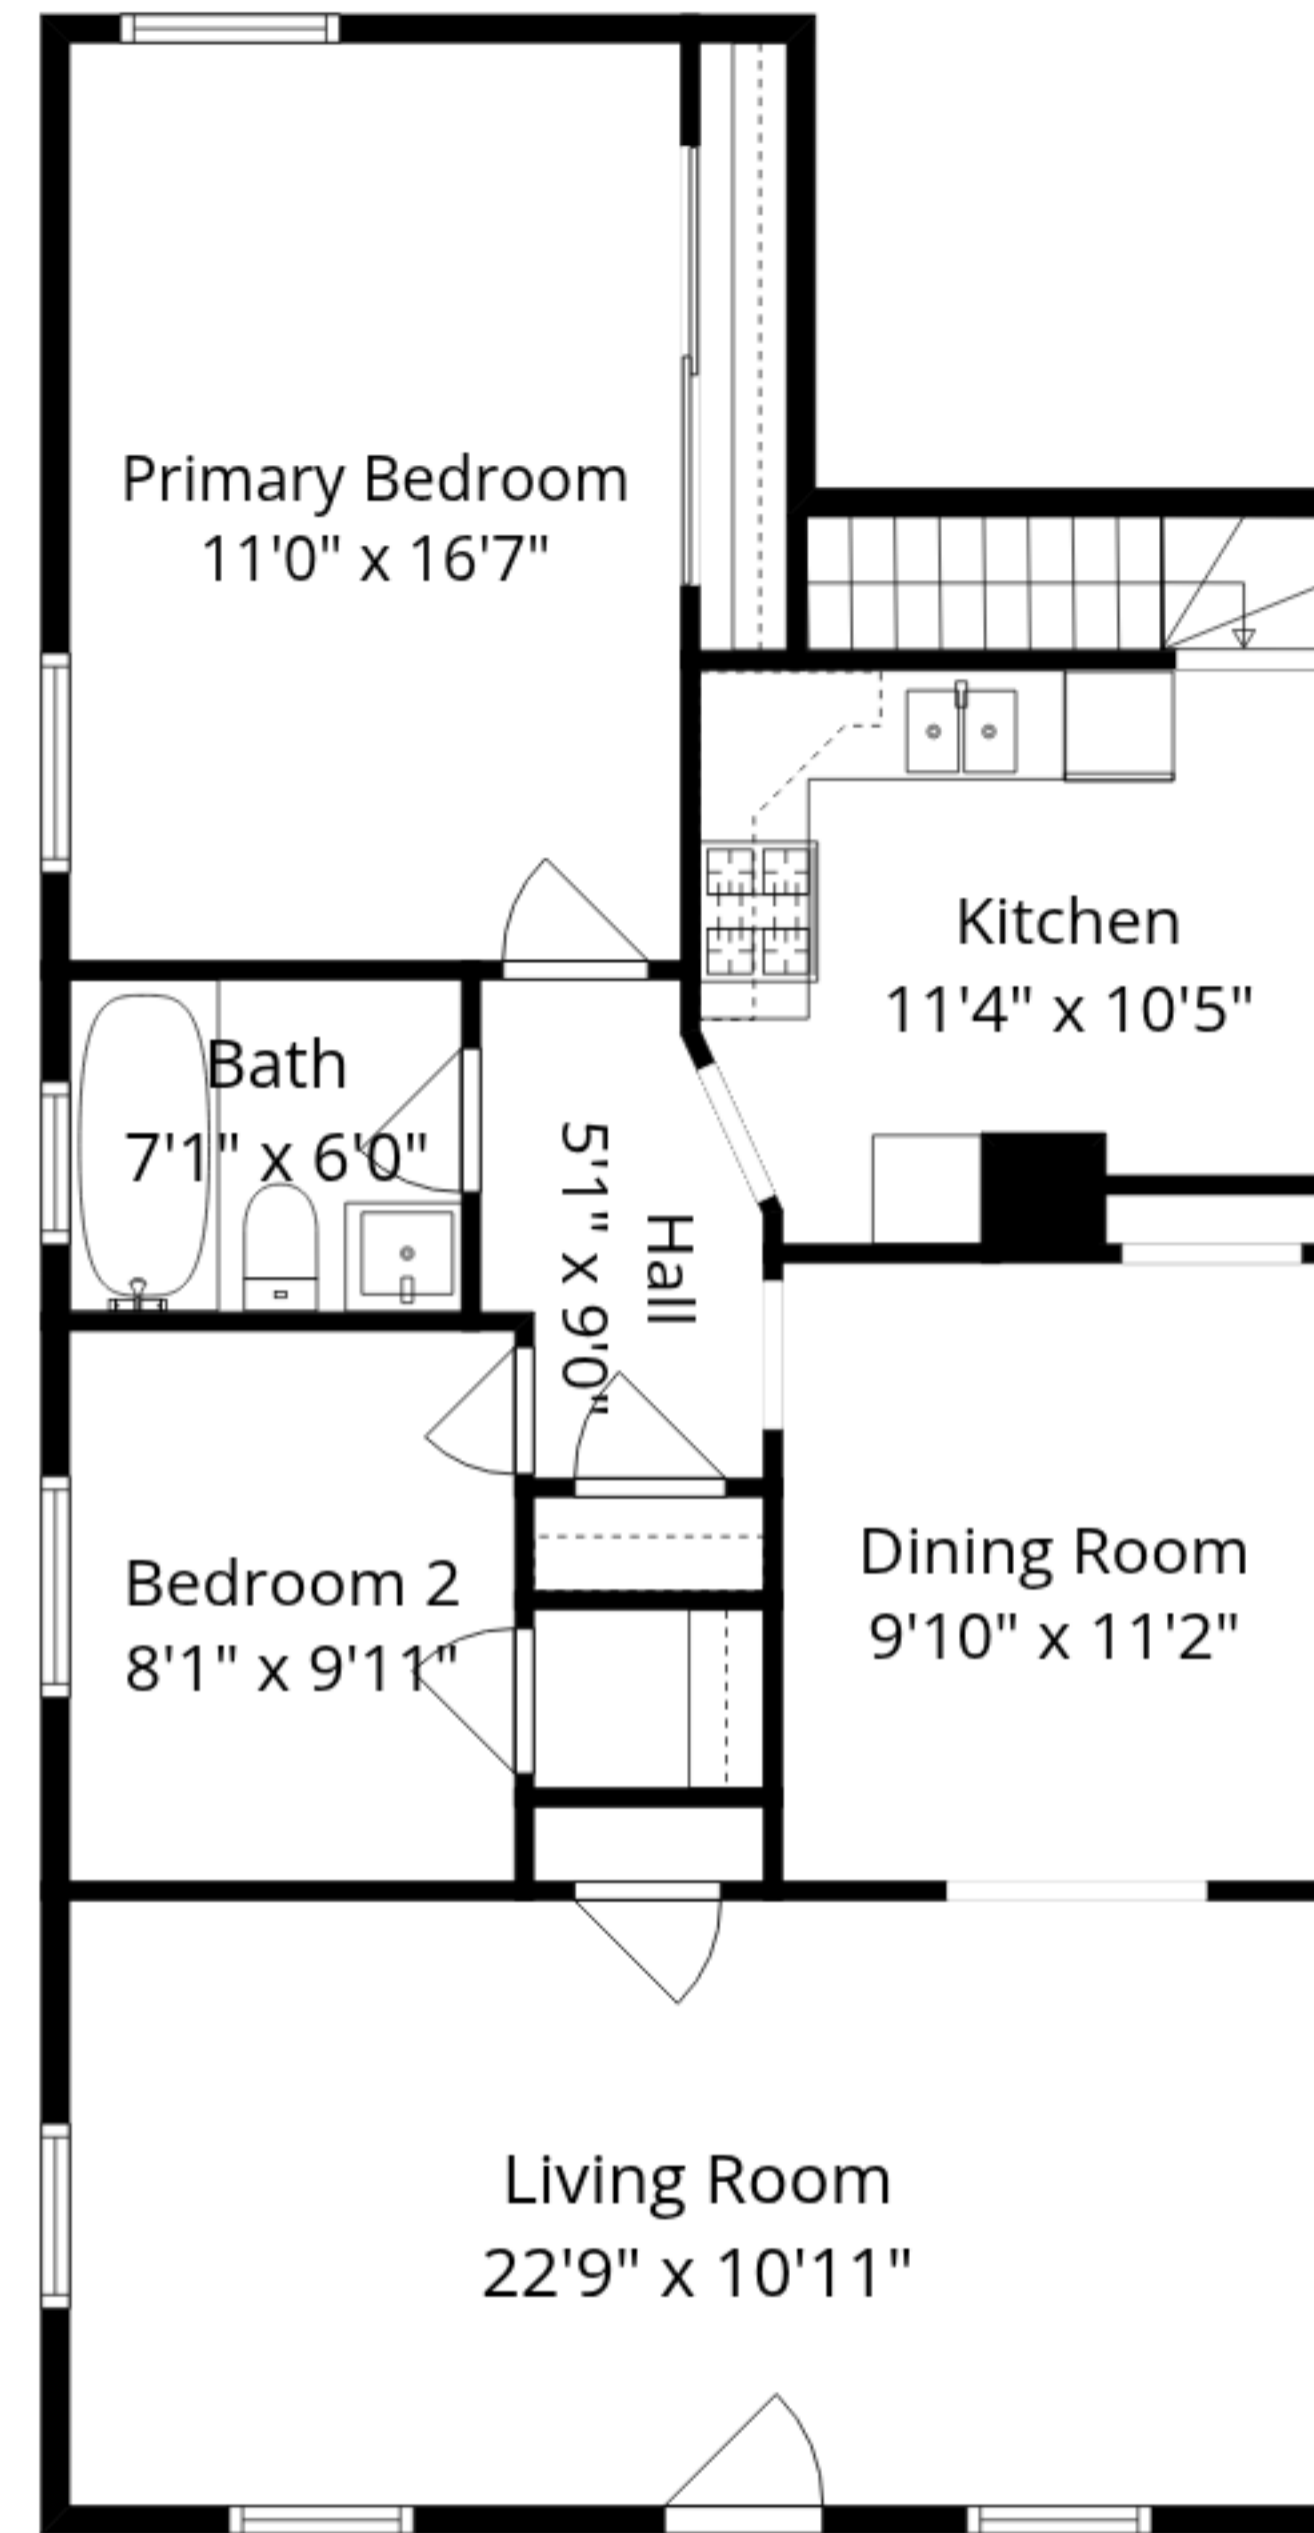

Basement
22'8" x 35'11"

Total GLA: 996 sq. ft | Total: 1873 sq. ft
Lower floor: (Excluded areas 877 sq. ft)
Main floor: 996 sq. ft

Sizes And Dimensions Are Approximate. Actual May Vary.

Total GLA: 996 sq. ft | Total: 1873 sq. ft
Lower floor: (Excluded areas 877 sq. ft)
Main floor: 996 sq. ft

Sizes And Dimensions Are Approximate. Actual May Vary.

Lower Floor

Main Floor