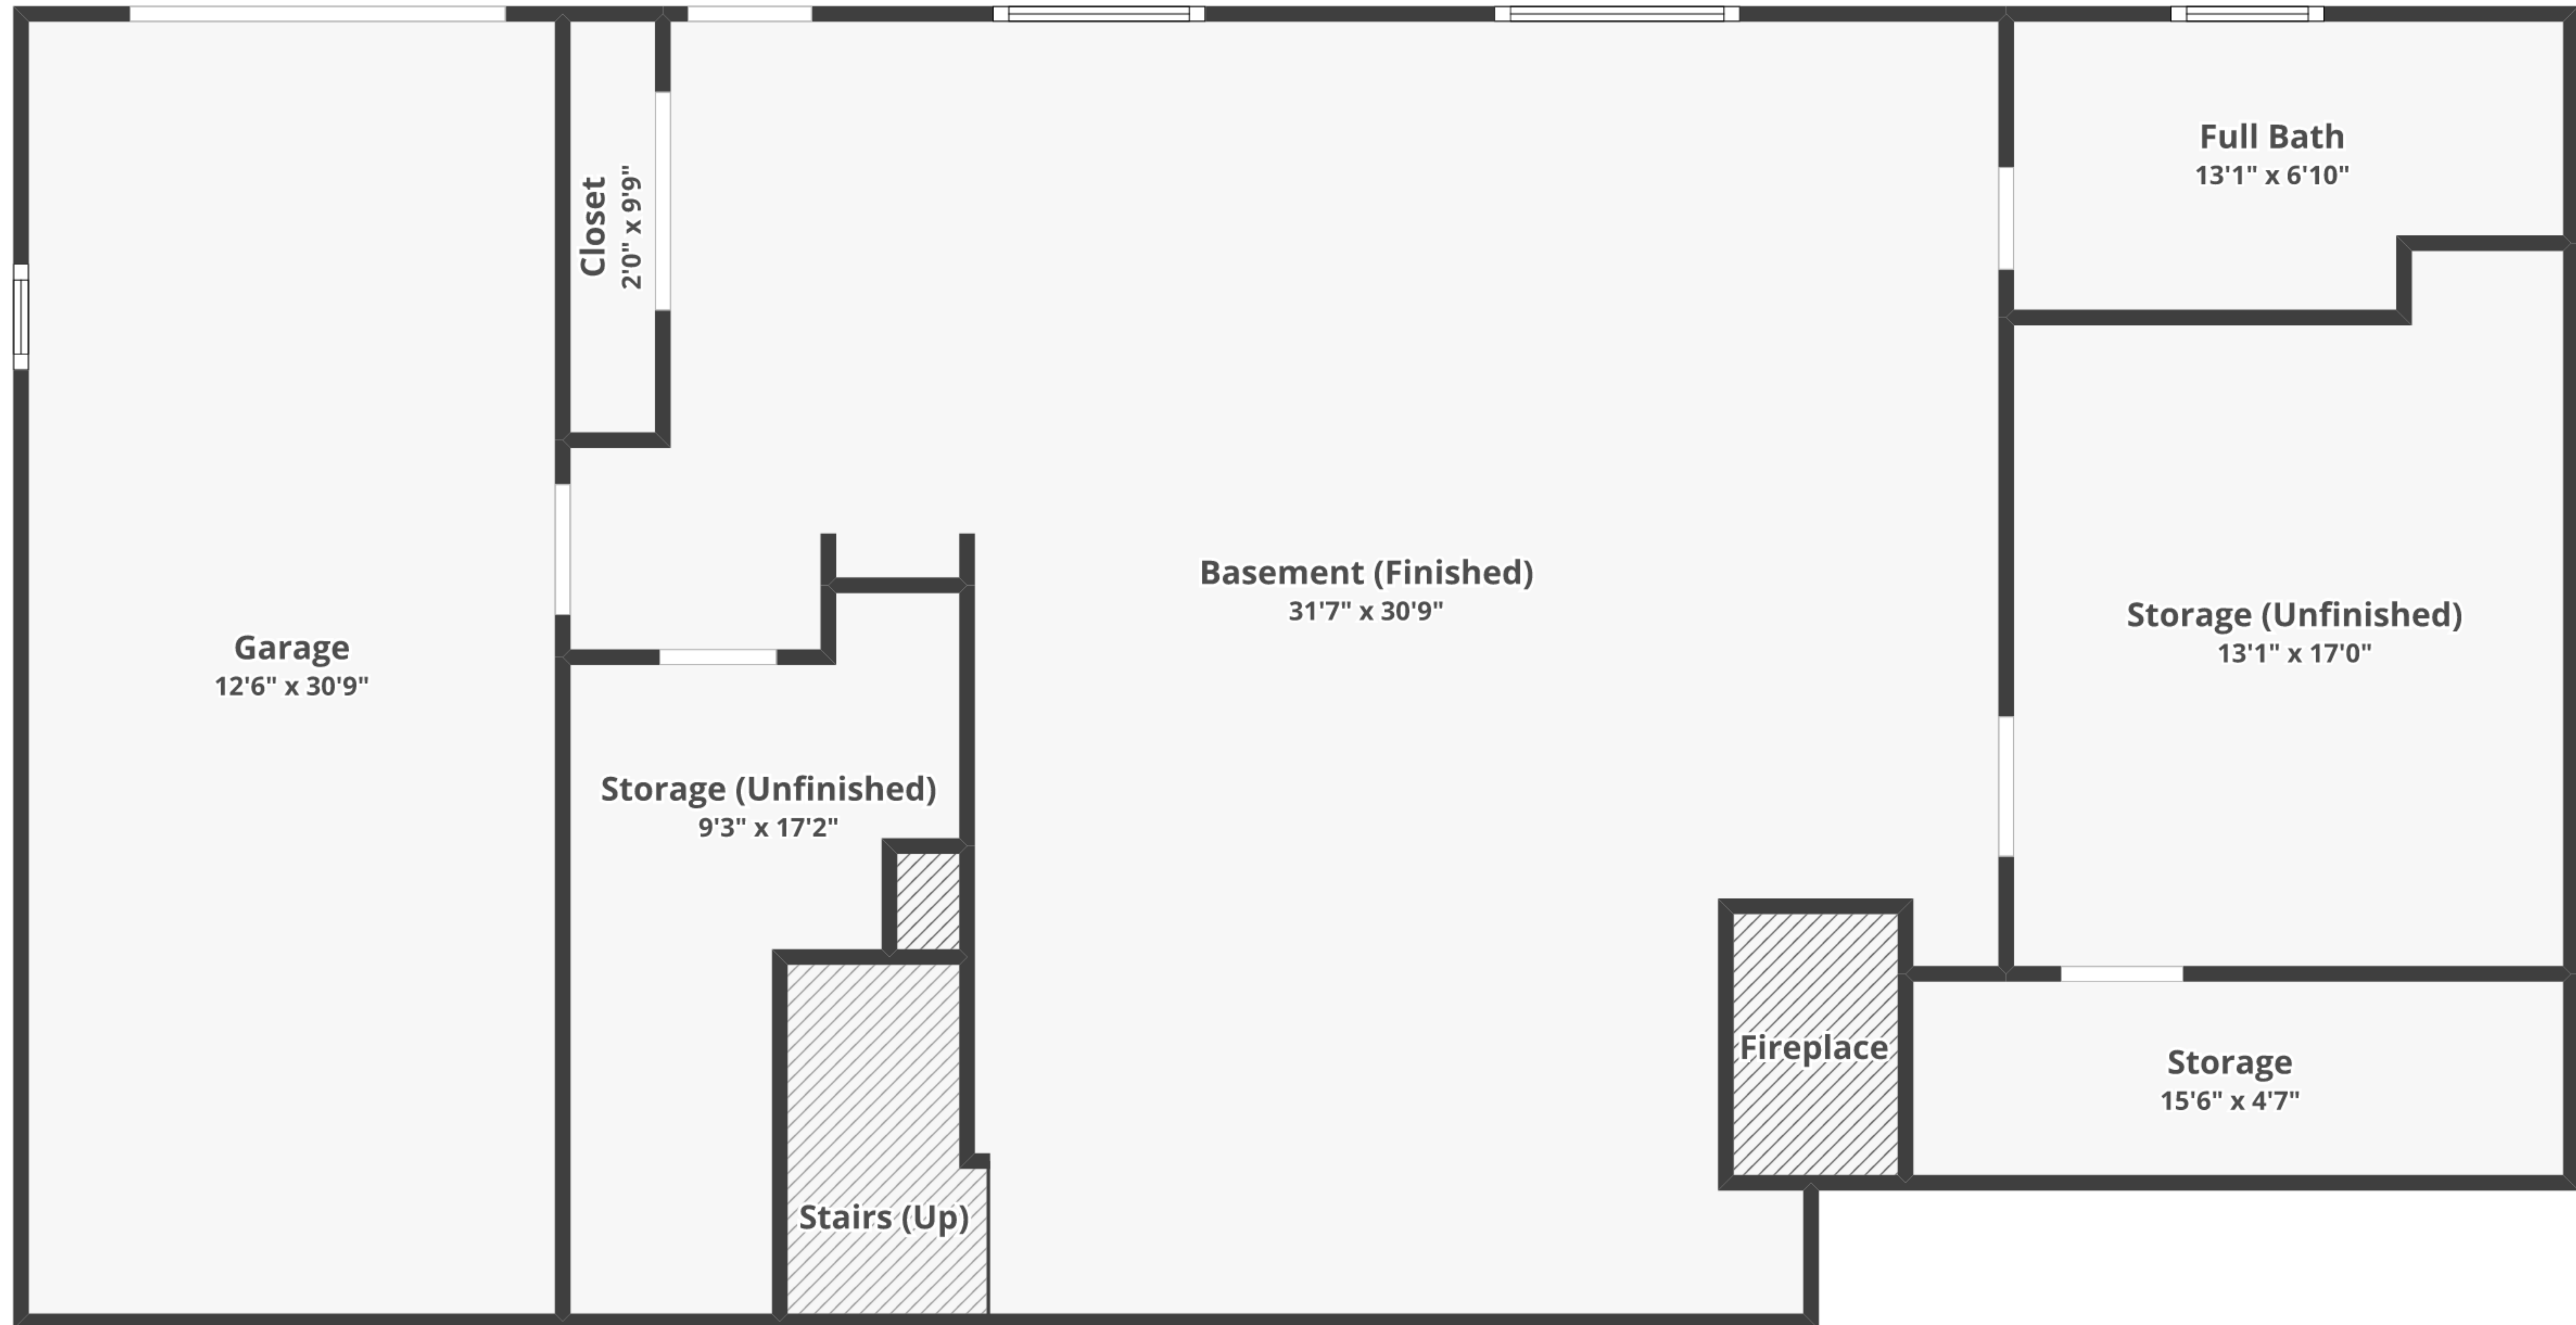

179 Woodridge Ln, Winchester, VA 22603

Total finished area: ~2,713.21 sq. ft.

Total unfinished area: ~351.21 sq. ft.

Lower Level

Finished area: ~977.54 sq. ft.

Unfinished area: ~337.87 sq. ft.