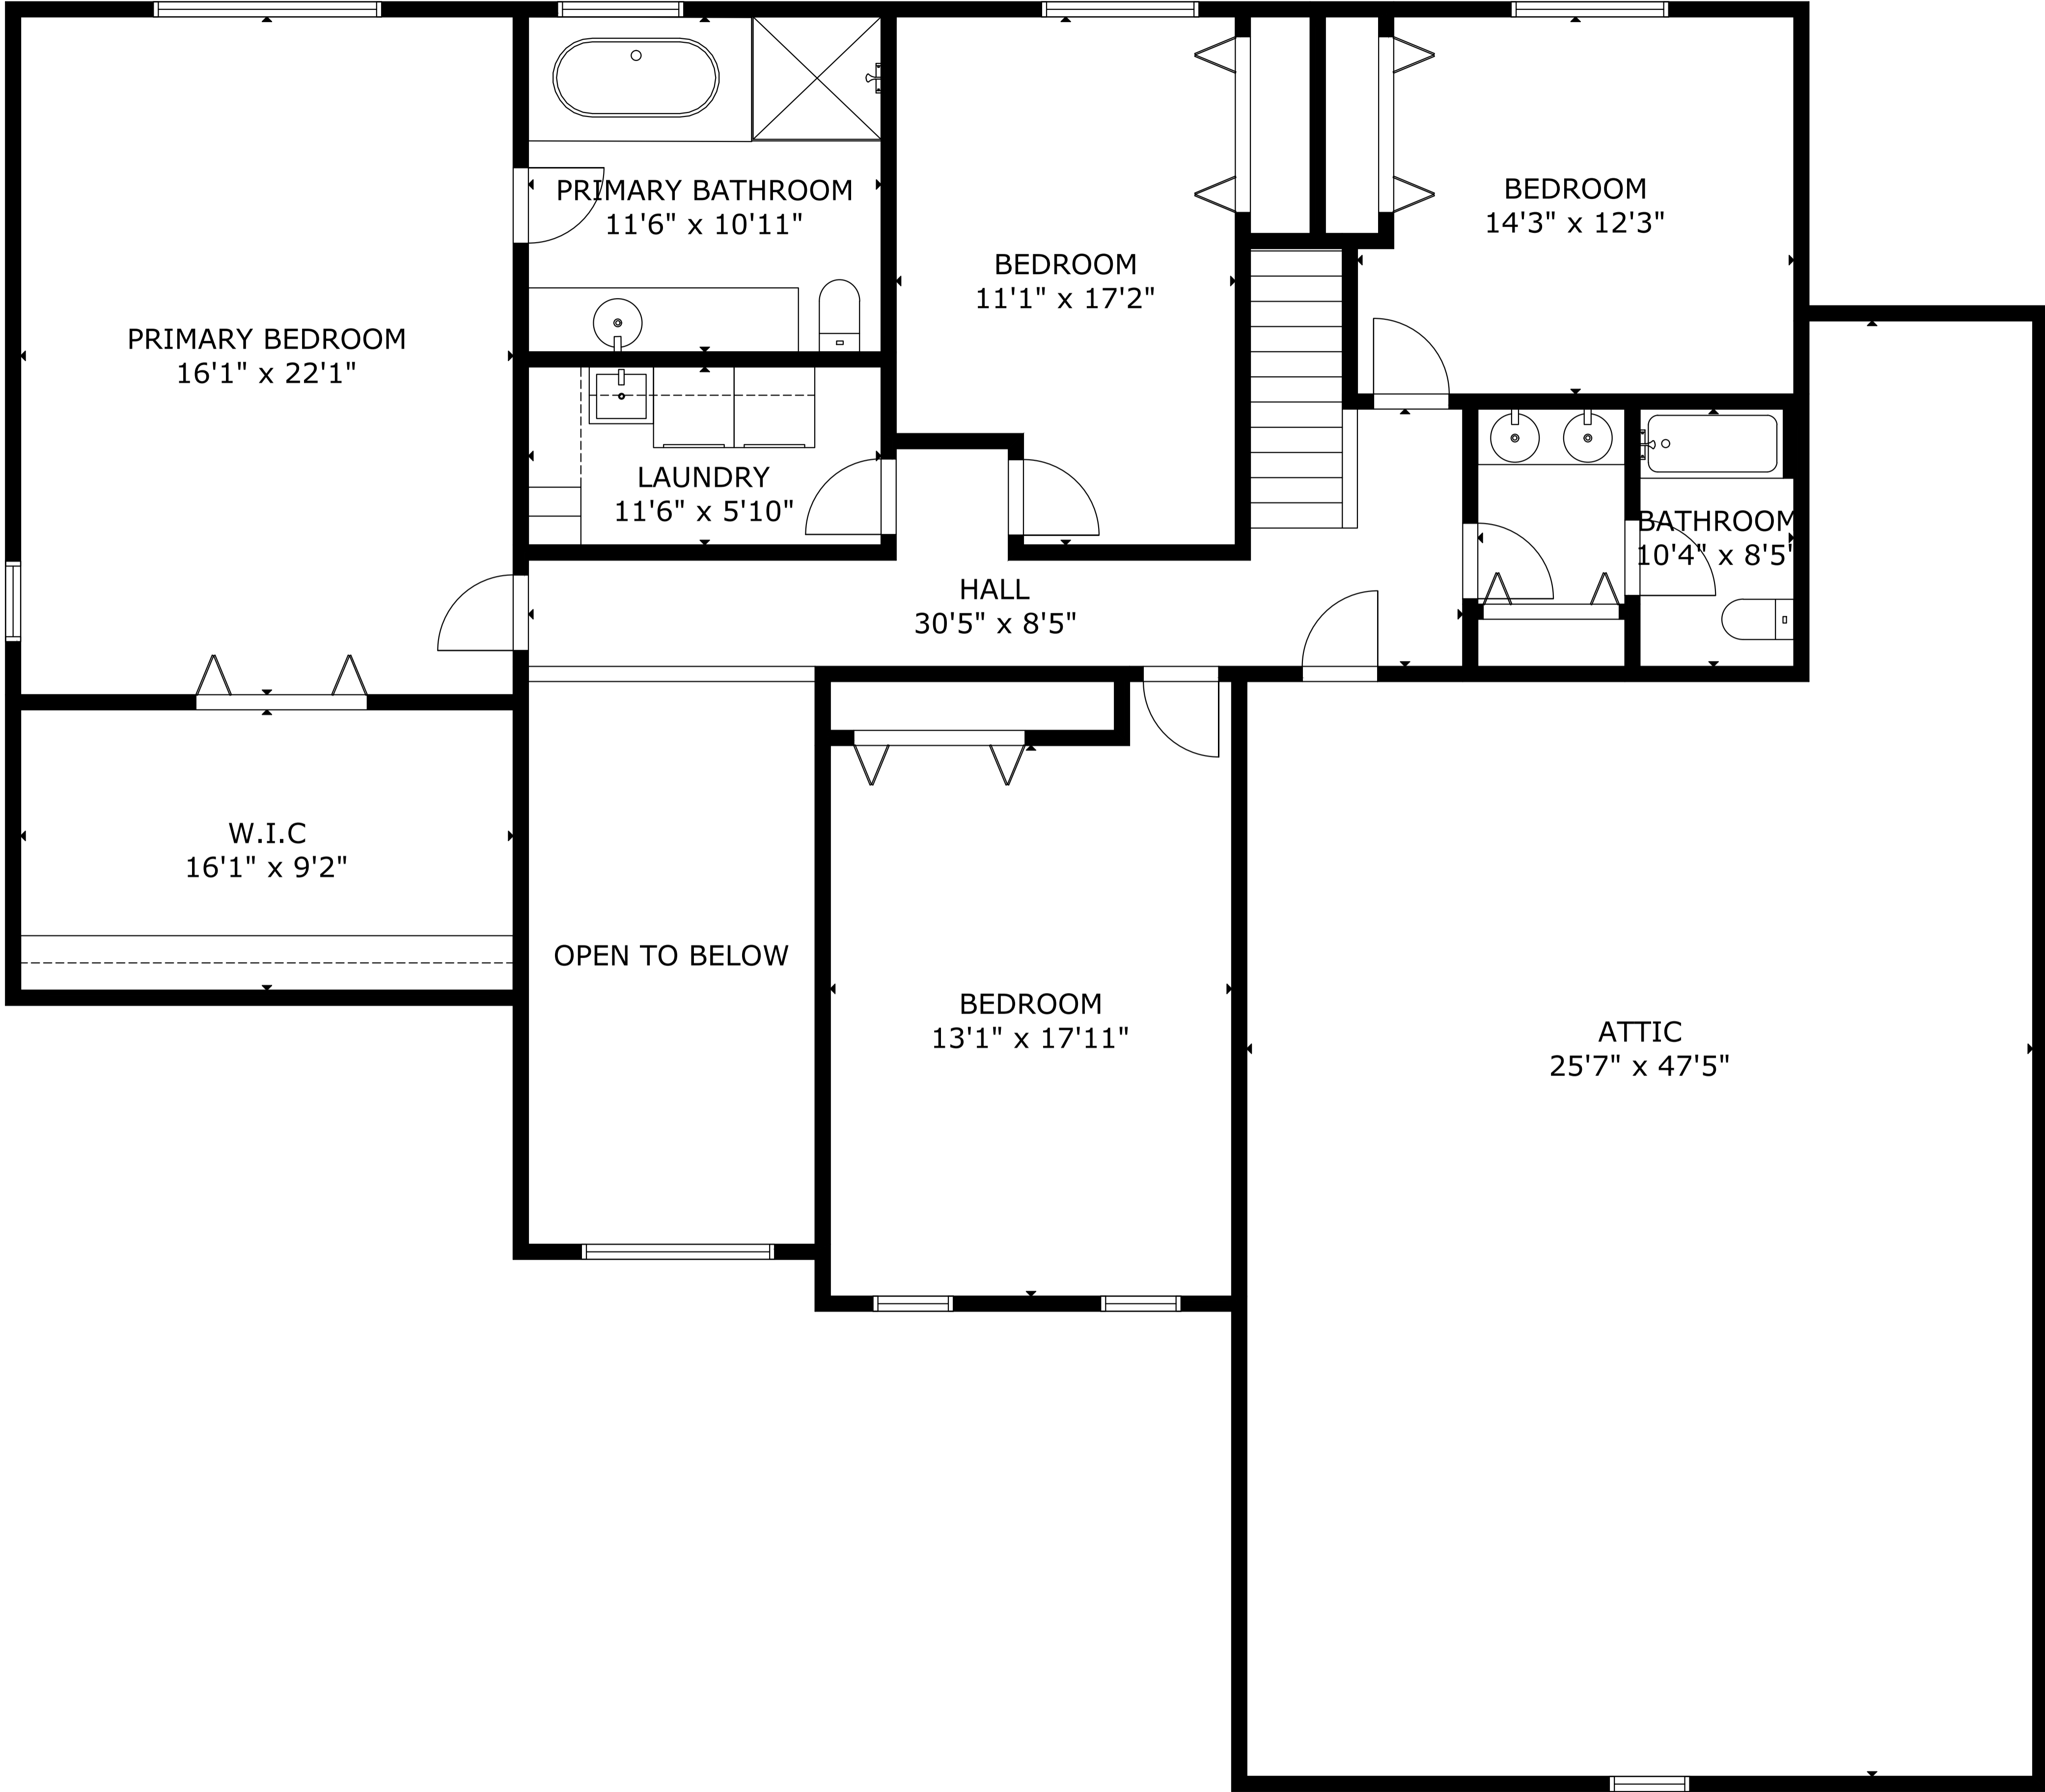

67 McIntosh Dr, Mahwah

GROSS INTERNAL AREA

TOTAL: 7,176 sq.ft

LOWER FLOOR: 2,162 sq.ft, MAIN FLOOR: 2,313 sq.ft

SECOND FLOOR: 2,701 sq.ft

EXCLUDED AREAS: GARAGE: 863 sq.ft, GUEST HOUSE: 211 sq.ft

SIZE AND DIMENSIONS ARE APPROXIMATE, ACTUAL MAY VARY