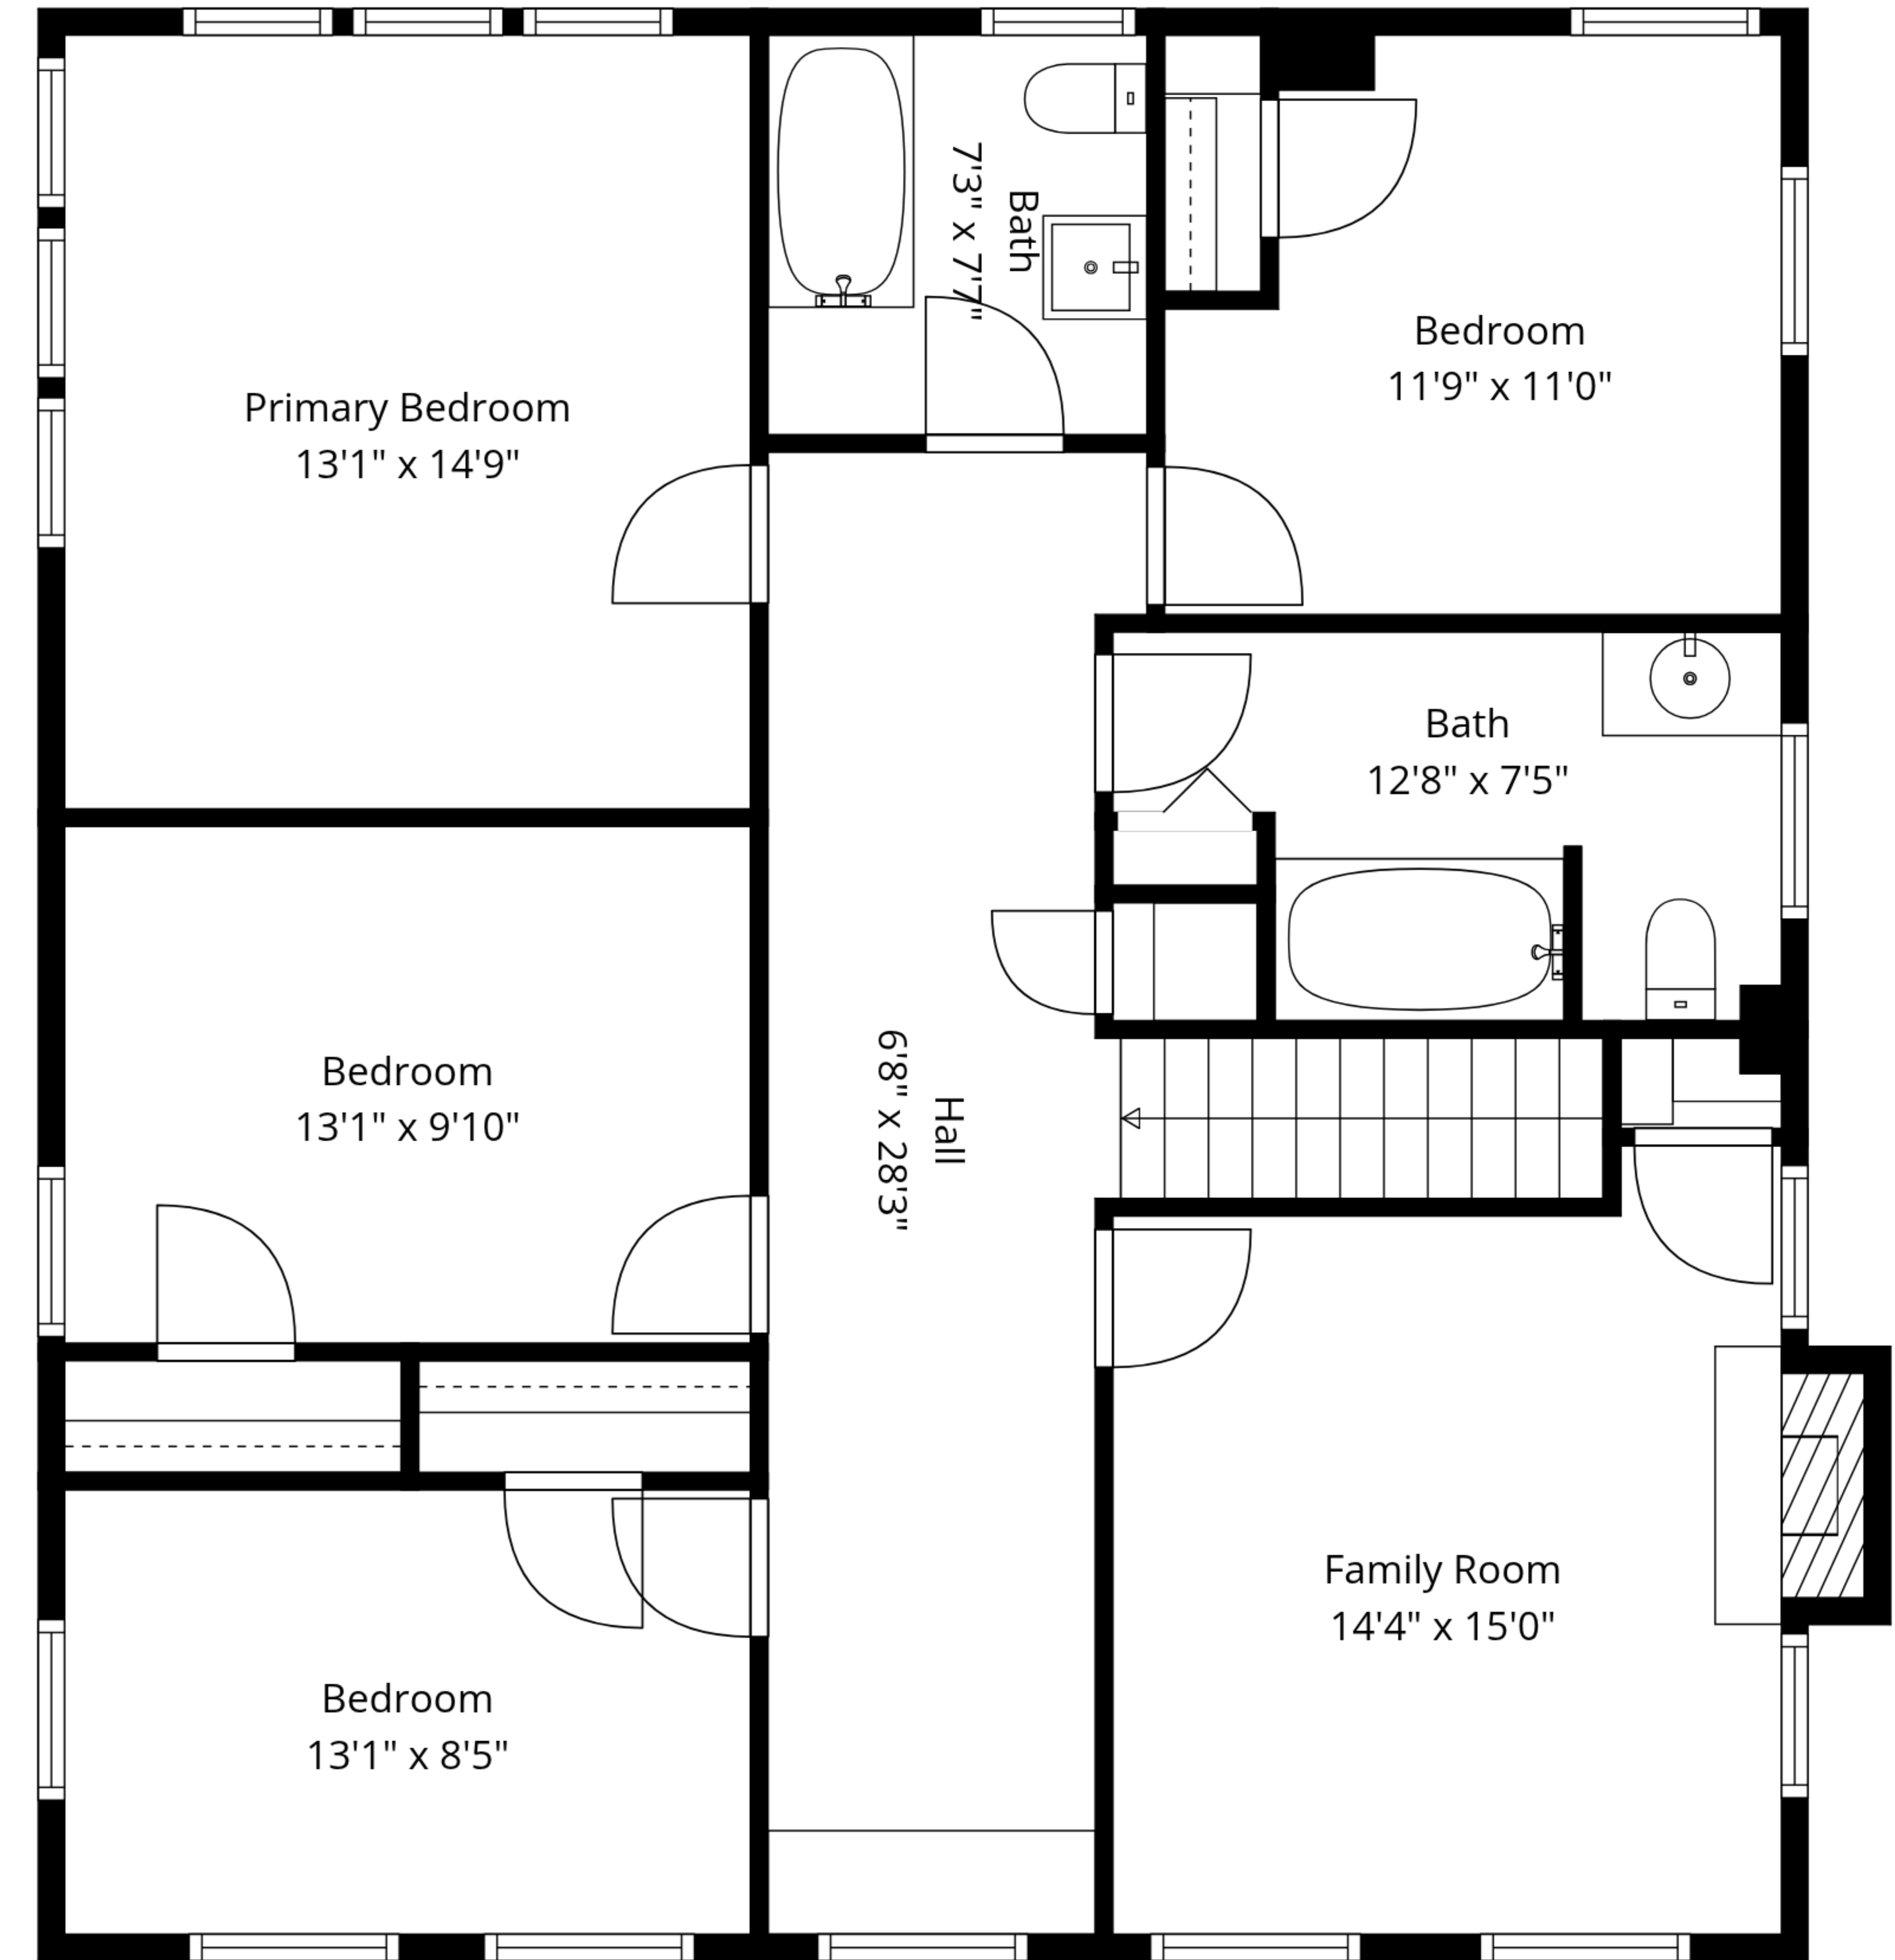

**TOTAL: 2272 sq. ft**

1st floor: 1089 sq. ft, 2nd floor: 1183 sq. ft

EXCLUDED AREAS: SCREENED PORCH: 440 sq. ft, FIREPLACE: 17 sq. ft, WALLS: 173 sq. ft

Measurements Are Approximate - Deemed Highly Reliable But Not Guaranteed

**TOTAL: 2272 sq. ft**  
 1st floor: 1089 sq. ft, 2nd floor: 1183 sq. ft  
 EXCLUDED AREAS: SCREENED PORCH: 440 sq. ft, FIREPLACE: 17 sq. ft, WALLS: 173 sq. ft