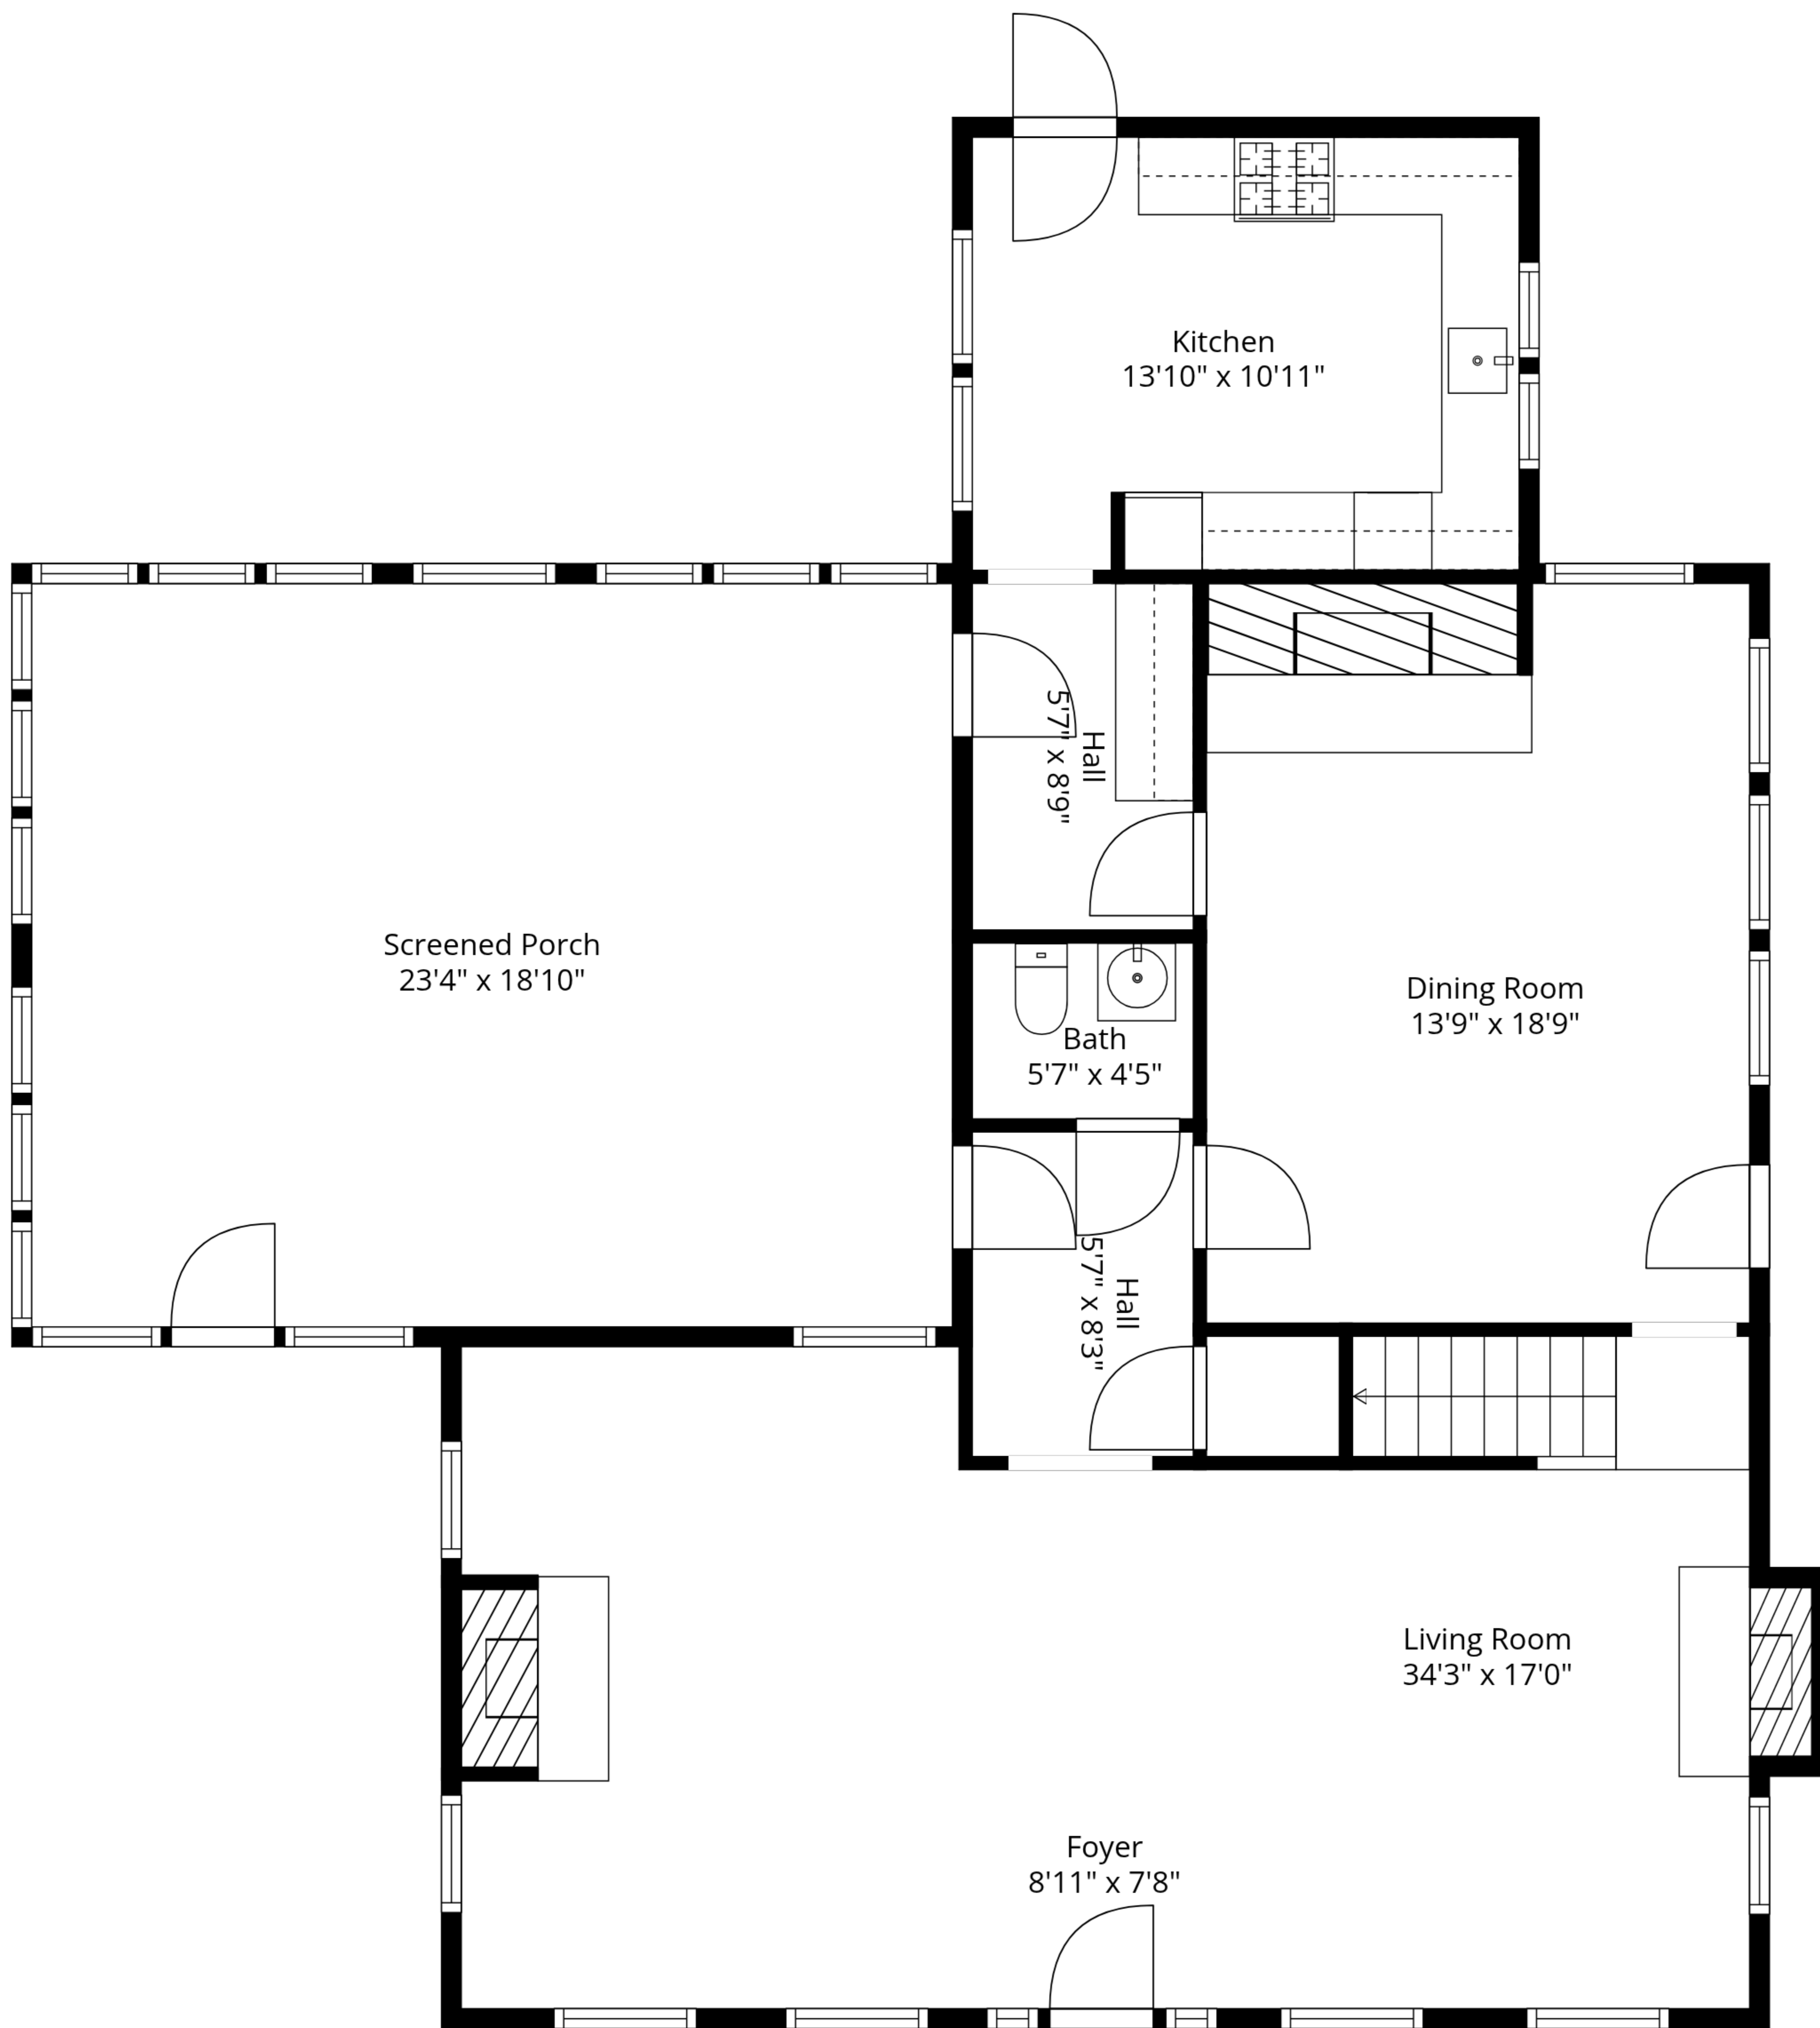

**TOTAL: 2272 sq. ft**

1st floor: 1089 sq. ft, 2nd floor: 1183 sq. ft

EXCLUDED AREAS: SCREENED PORCH: 440 sq. ft, FIREPLACE: 17 sq. ft, WALLS: 173 sq. ft

Measurements Are Approximate - Deemed Highly Reliable But Not Guaranteed

**TOTAL: 2272 sq. ft**  
 1st floor: 1089 sq. ft, 2nd floor: 1183 sq. ft  
 EXCLUDED AREAS: SCREENED PORCH: 440 sq. ft, FIREPLACE: 17 sq. ft, WALLS: 173 sq. ft