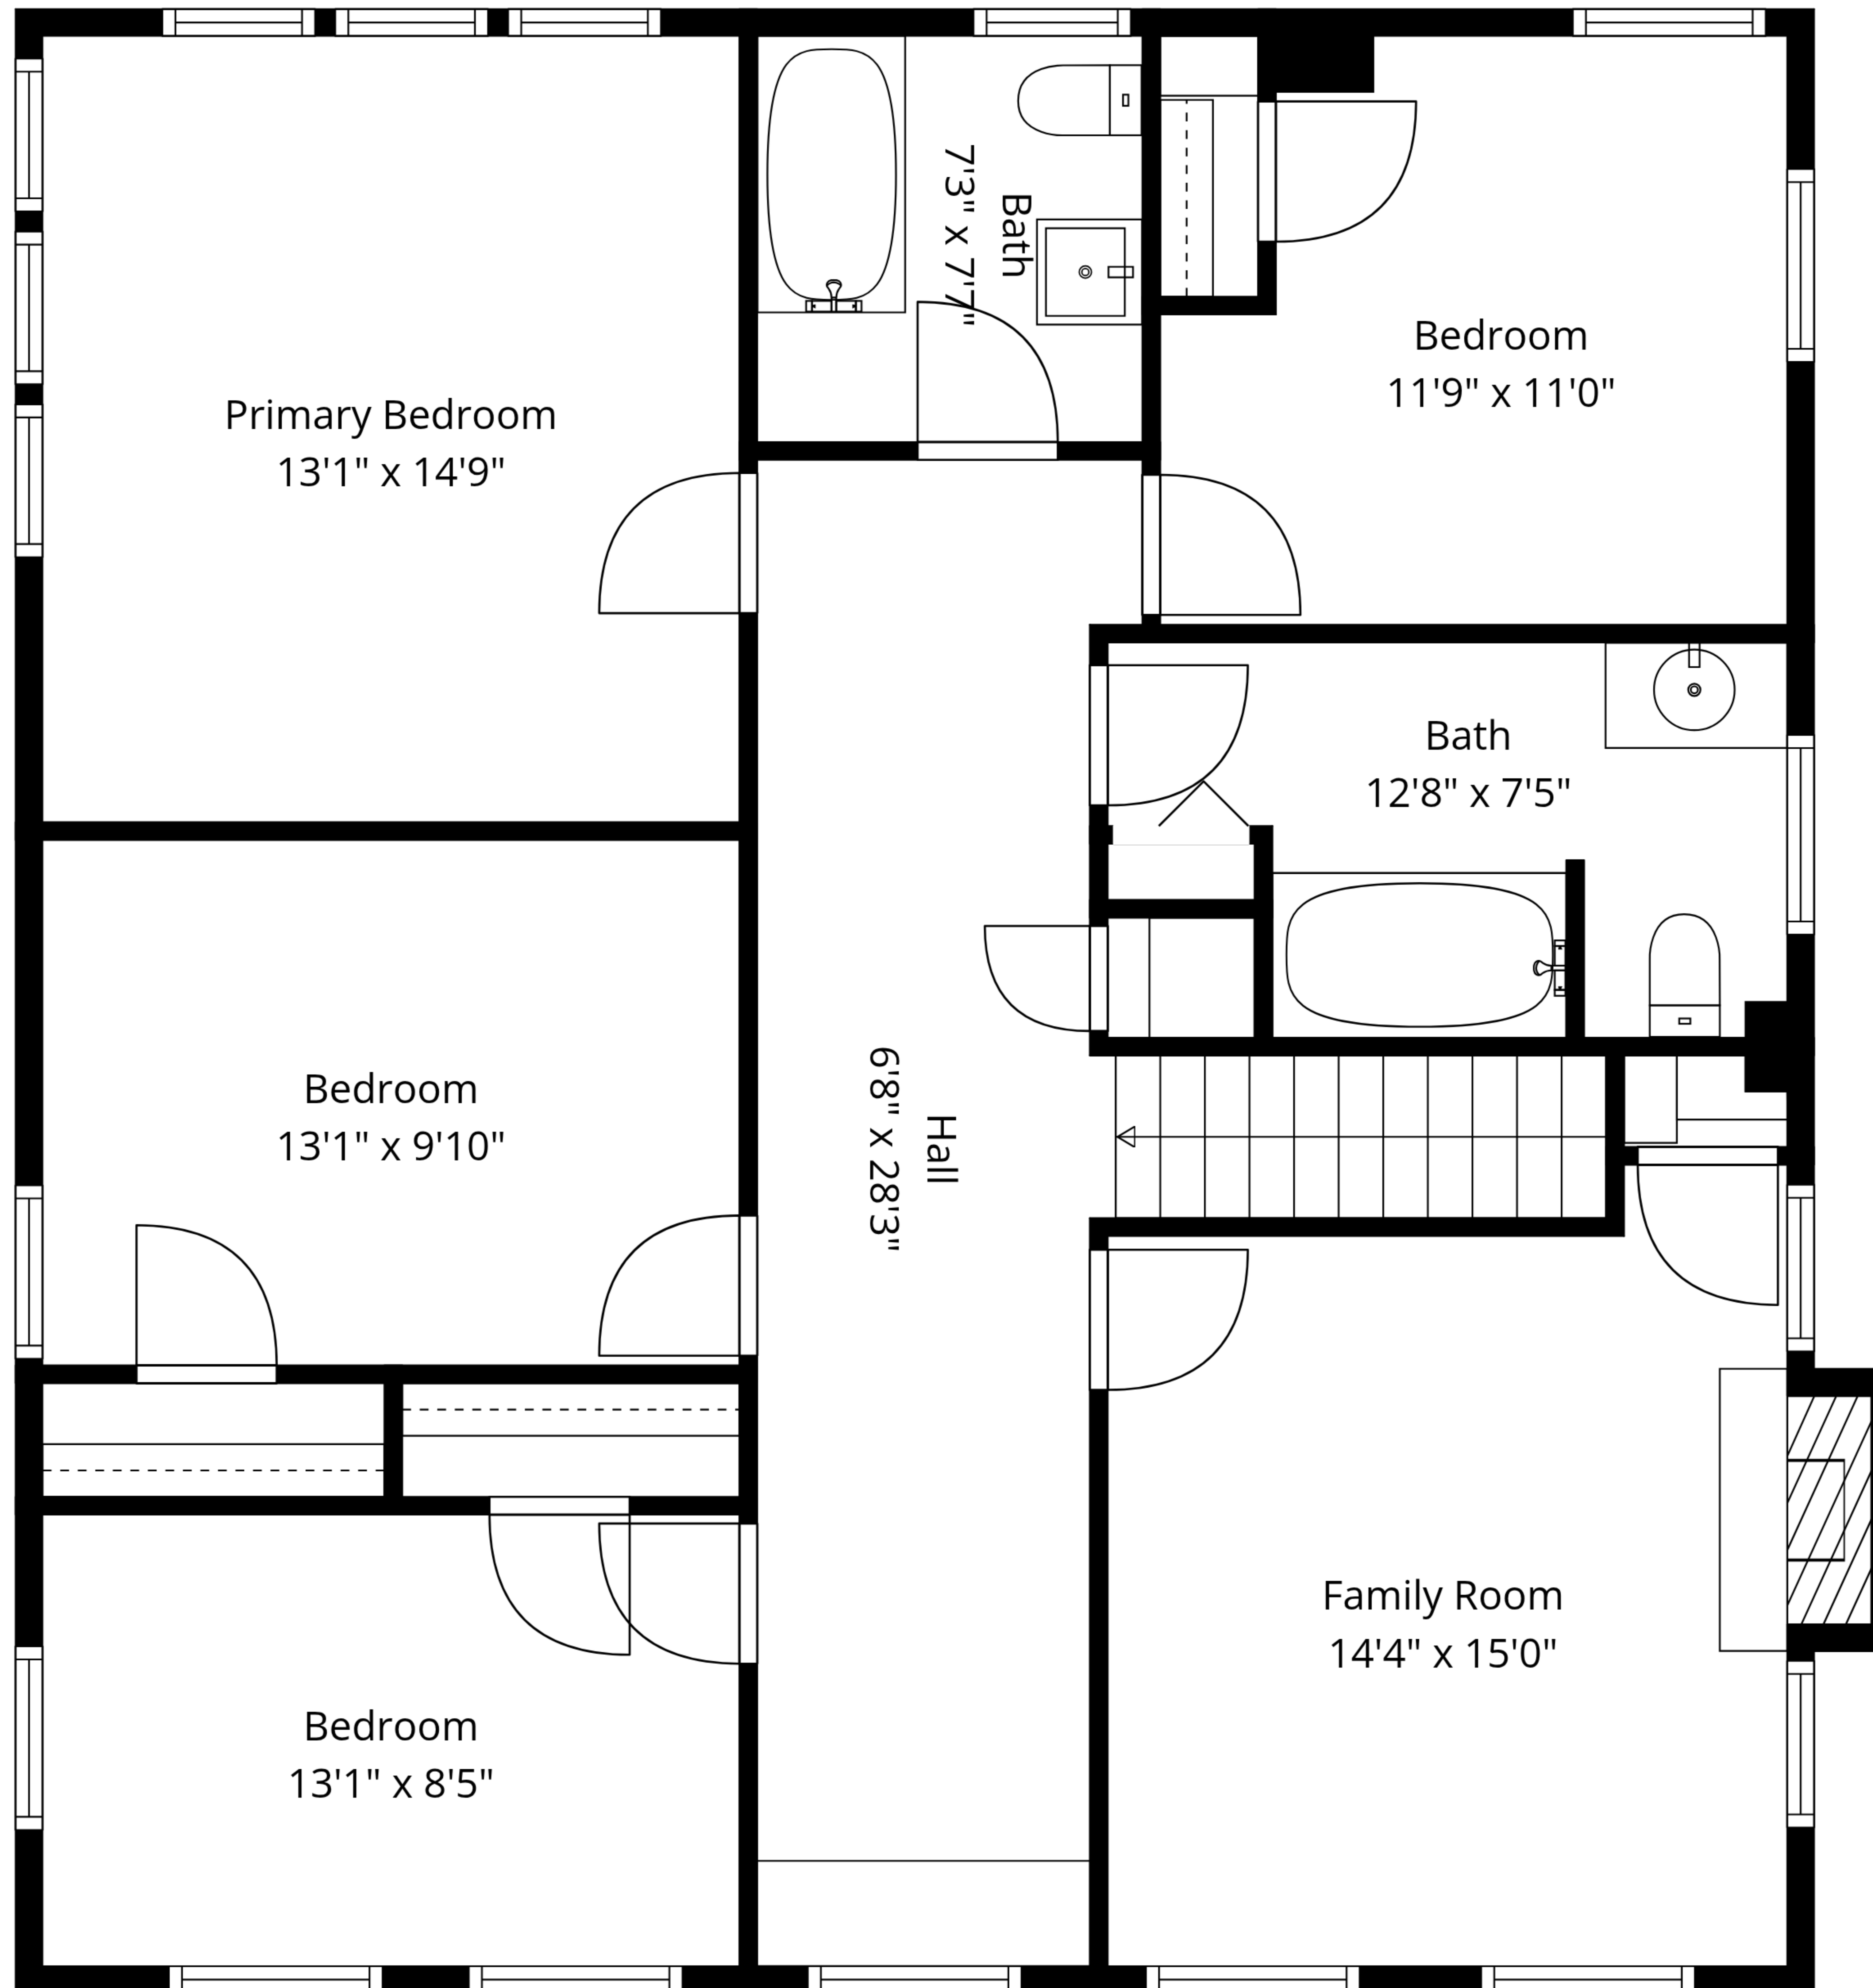

**TOTAL: 2272 sq. ft**

1st floor: 1089 sq. ft, 2nd floor: 1183 sq. ft

EXCLUDED AREAS: SCREENED PORCH: 440 sq. ft, FIREPLACE: 17 sq. ft, WALLS: 173 sq. ft

Measurements Are Approximate - Deemed Highly Reliable But Not Guaranteed

**TOTAL: 2272 sq. ft**  
 1st floor: 1089 sq. ft, 2nd floor: 1183 sq. ft  
 EXCLUDED AREAS: SCREENED PORCH: 440 sq. ft, FIREPLACE: 17 sq. ft, WALLS: 173 sq. ft