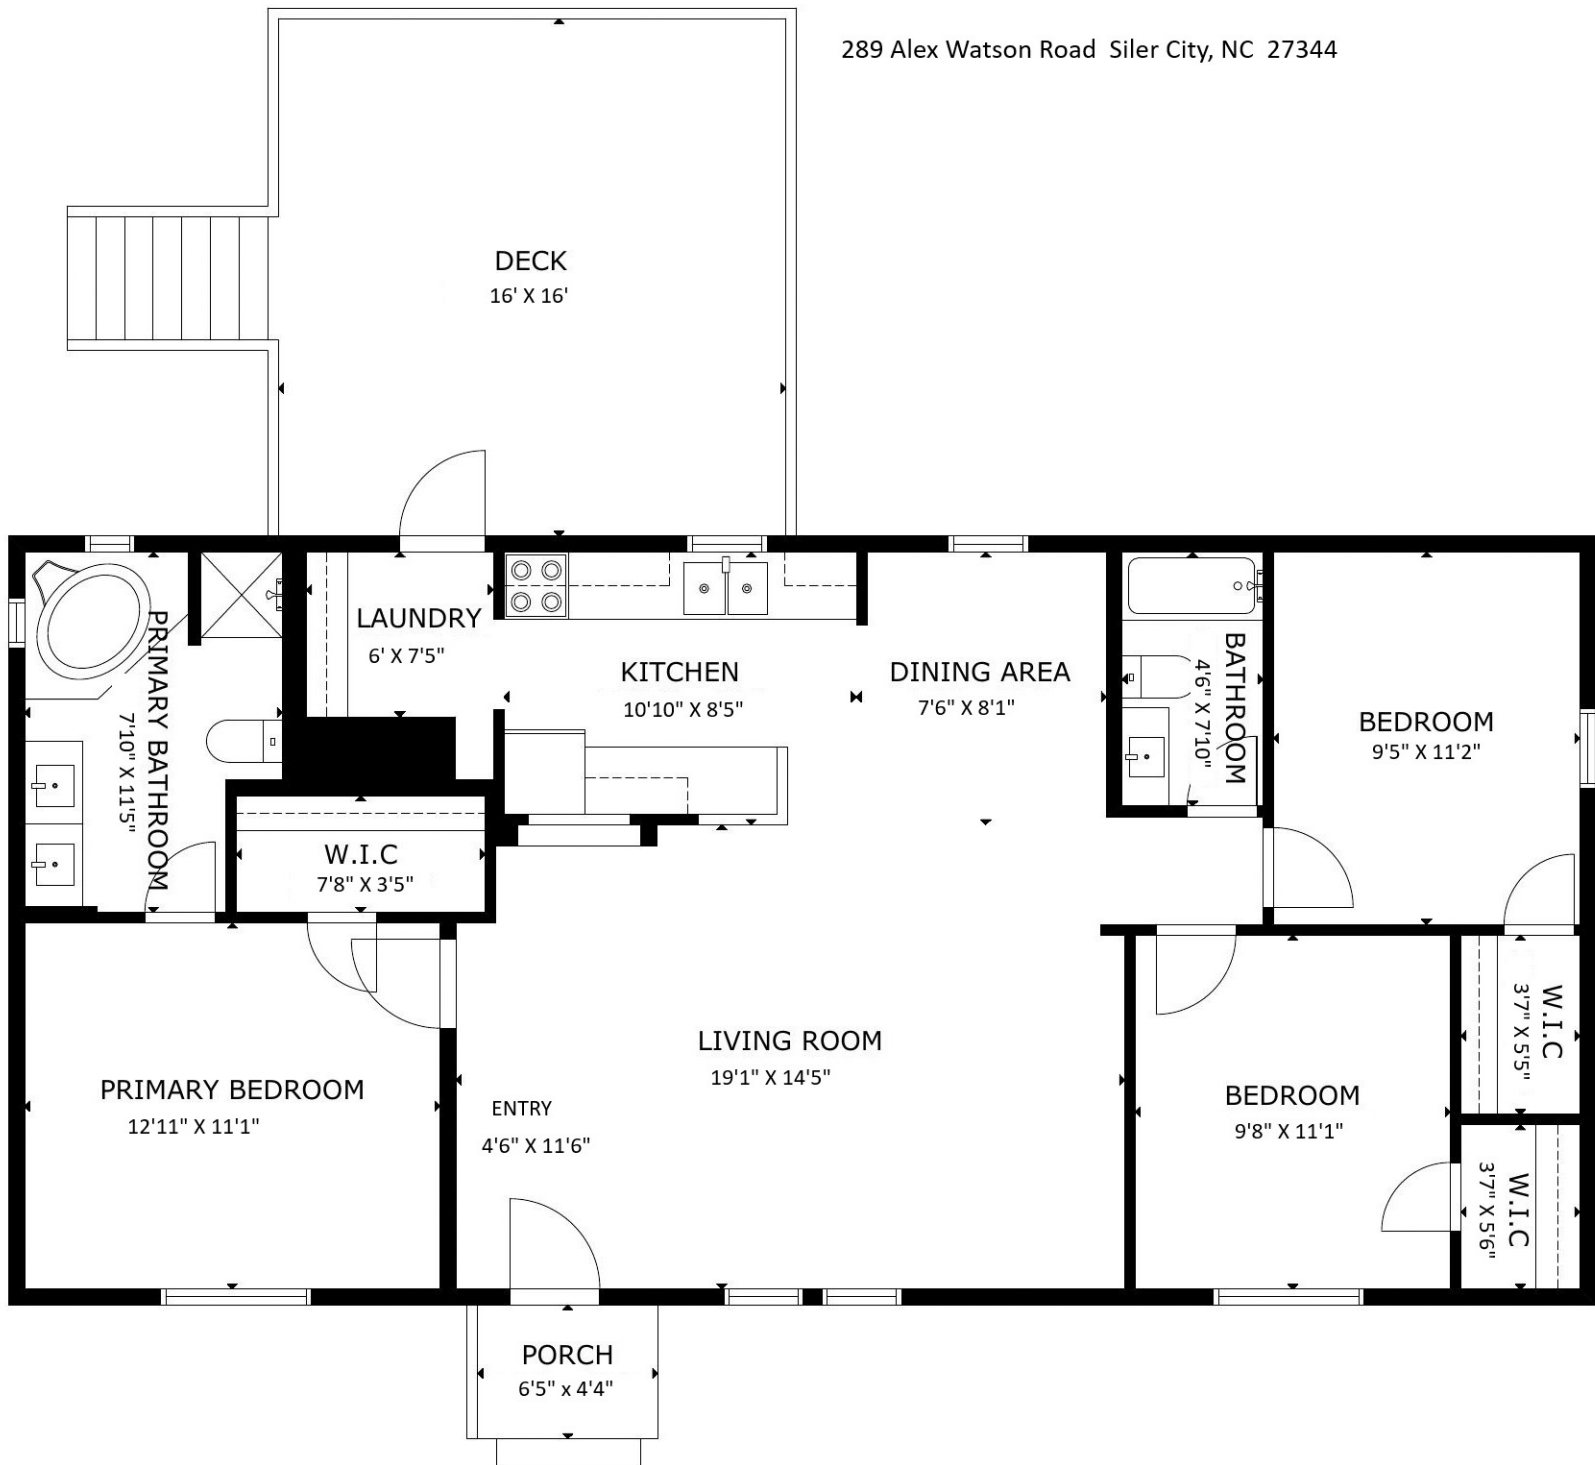

289 Alex Watson Road Siler City, NC 27344

The following dimensions are approximate interior wall to wall dimensions, measured on site, from the widest portion of each room, then calculated to Feet/Inches from Rounded Decimal Feet. Information deemed reliable, but not guaranteed.