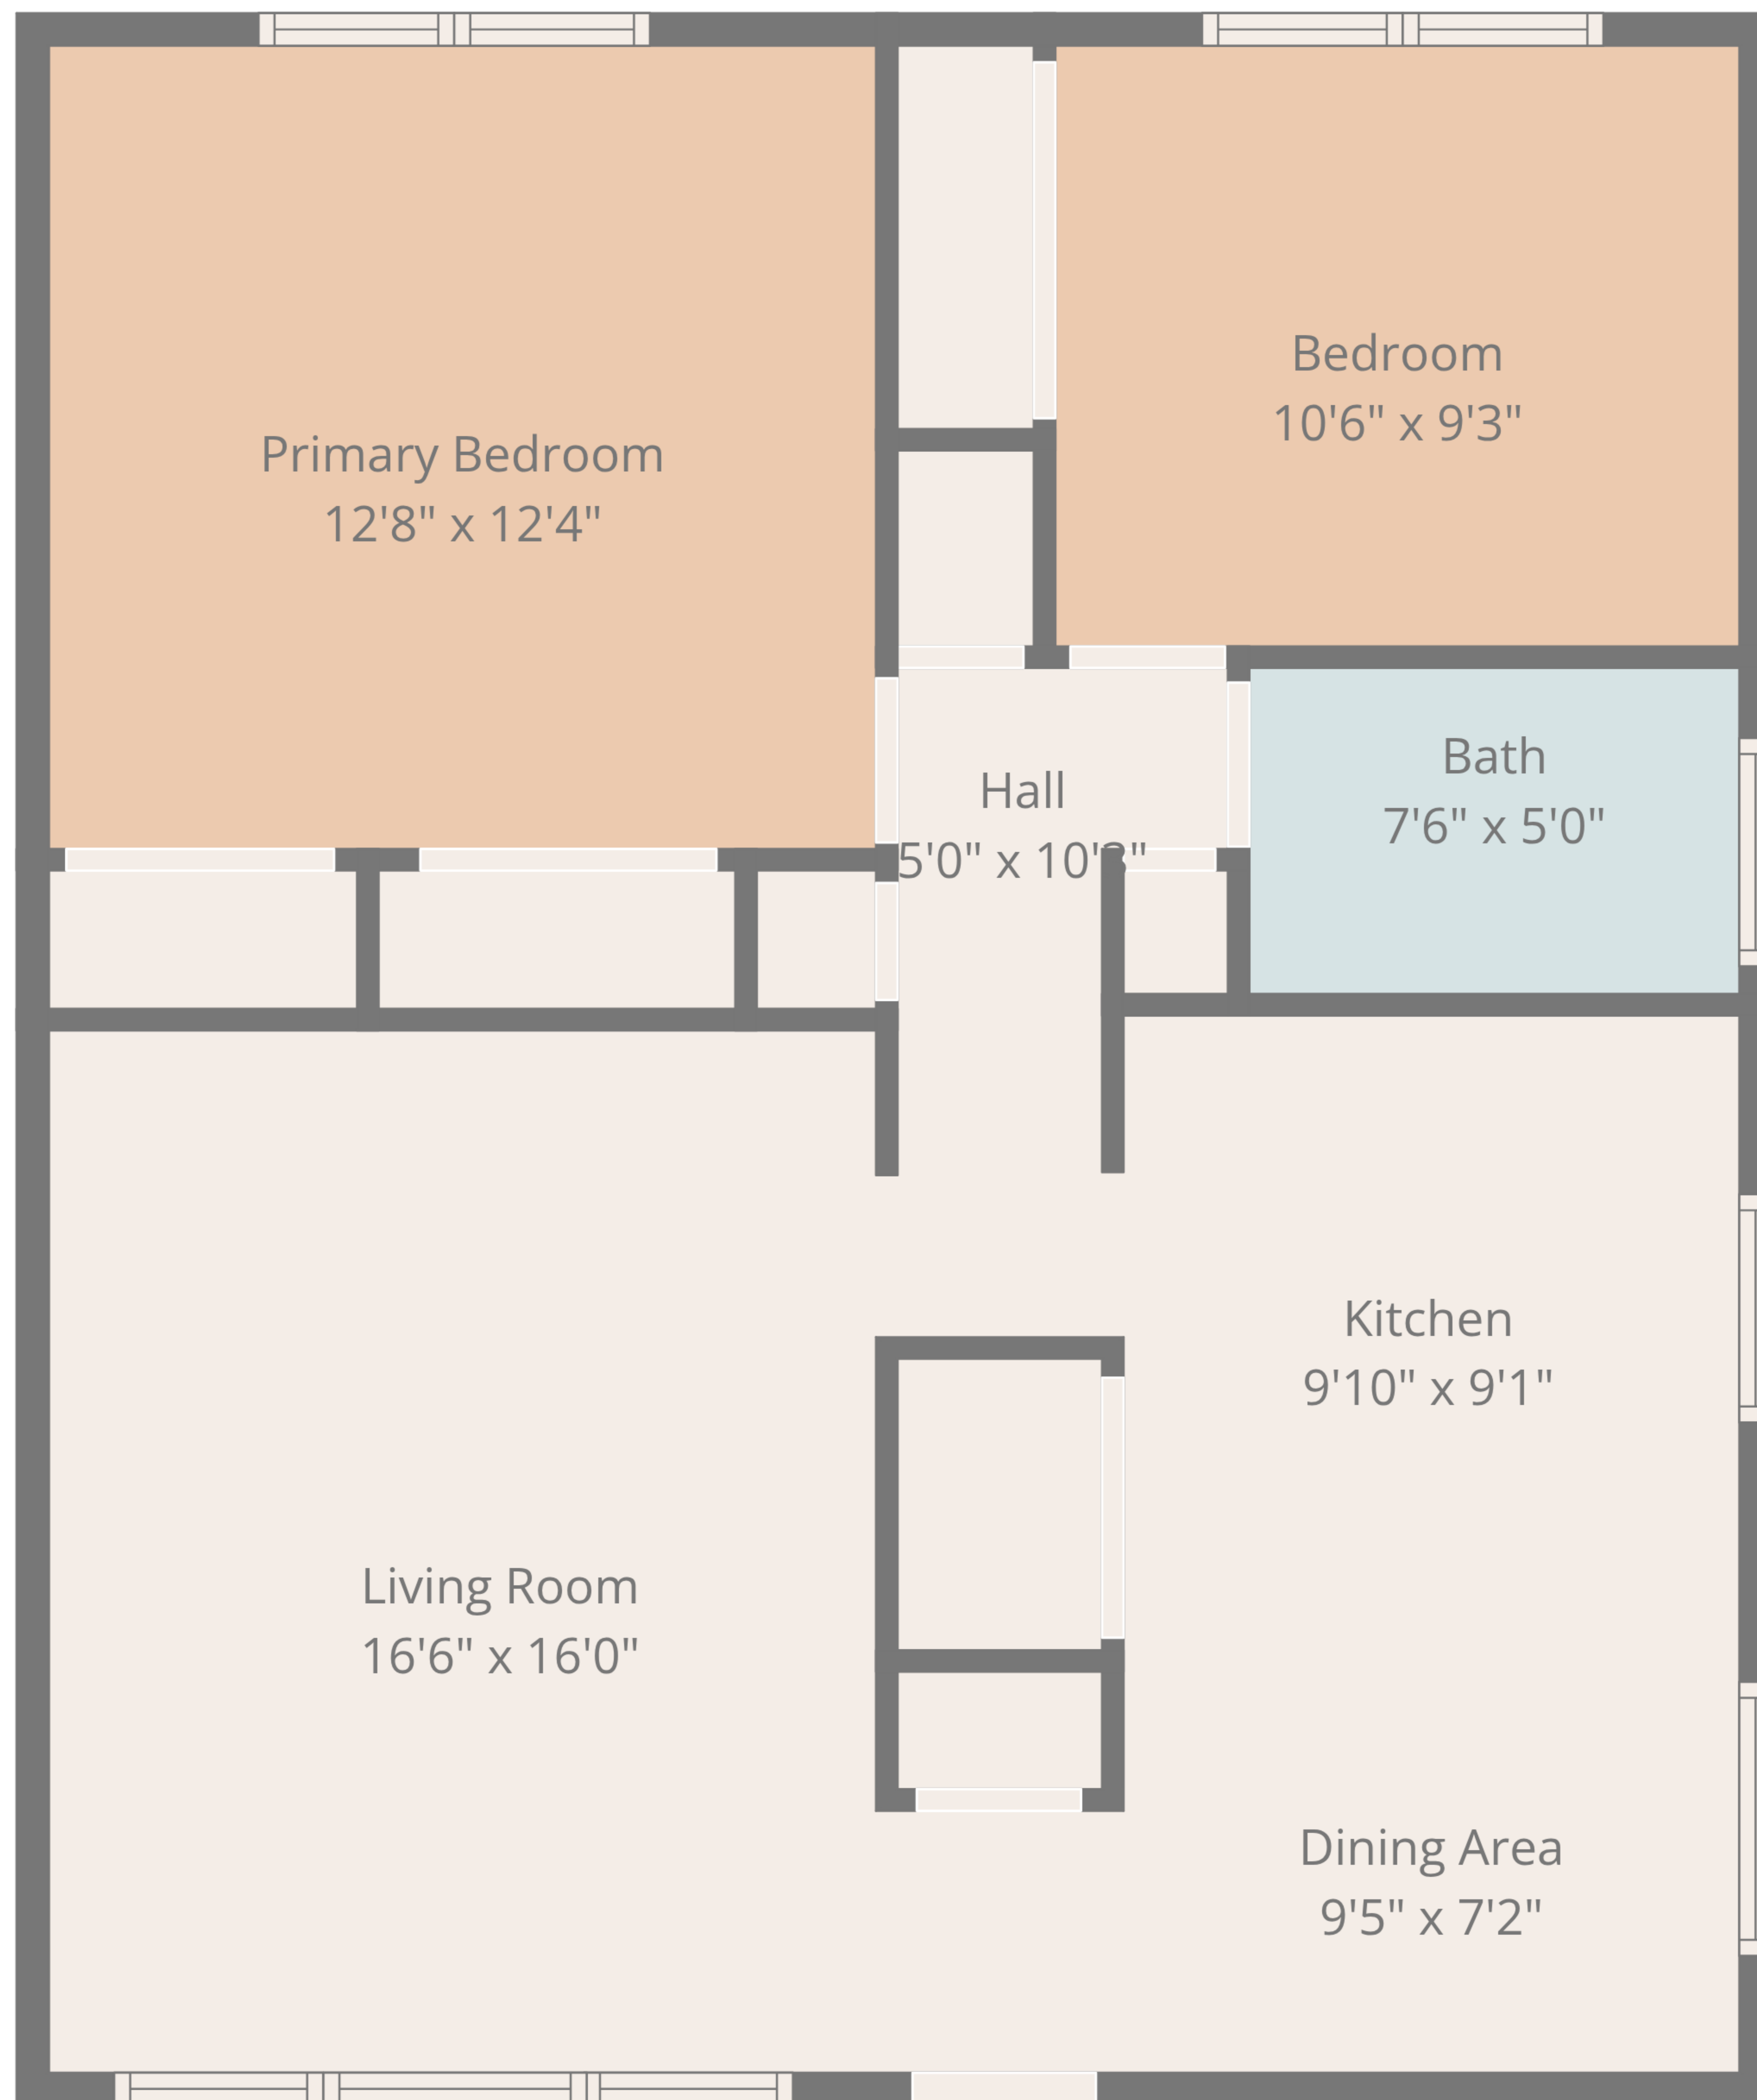

TOTAL: 811 sq. ft

1st floor: 811 sq. ft

EXCLUDED AREAS: WALLS: 58 sq. ft

TOTAL: 811 sq. ft
1st floor: 811 sq. ft
EXCLUDED AREAS: WALLS: 58 sq. ft