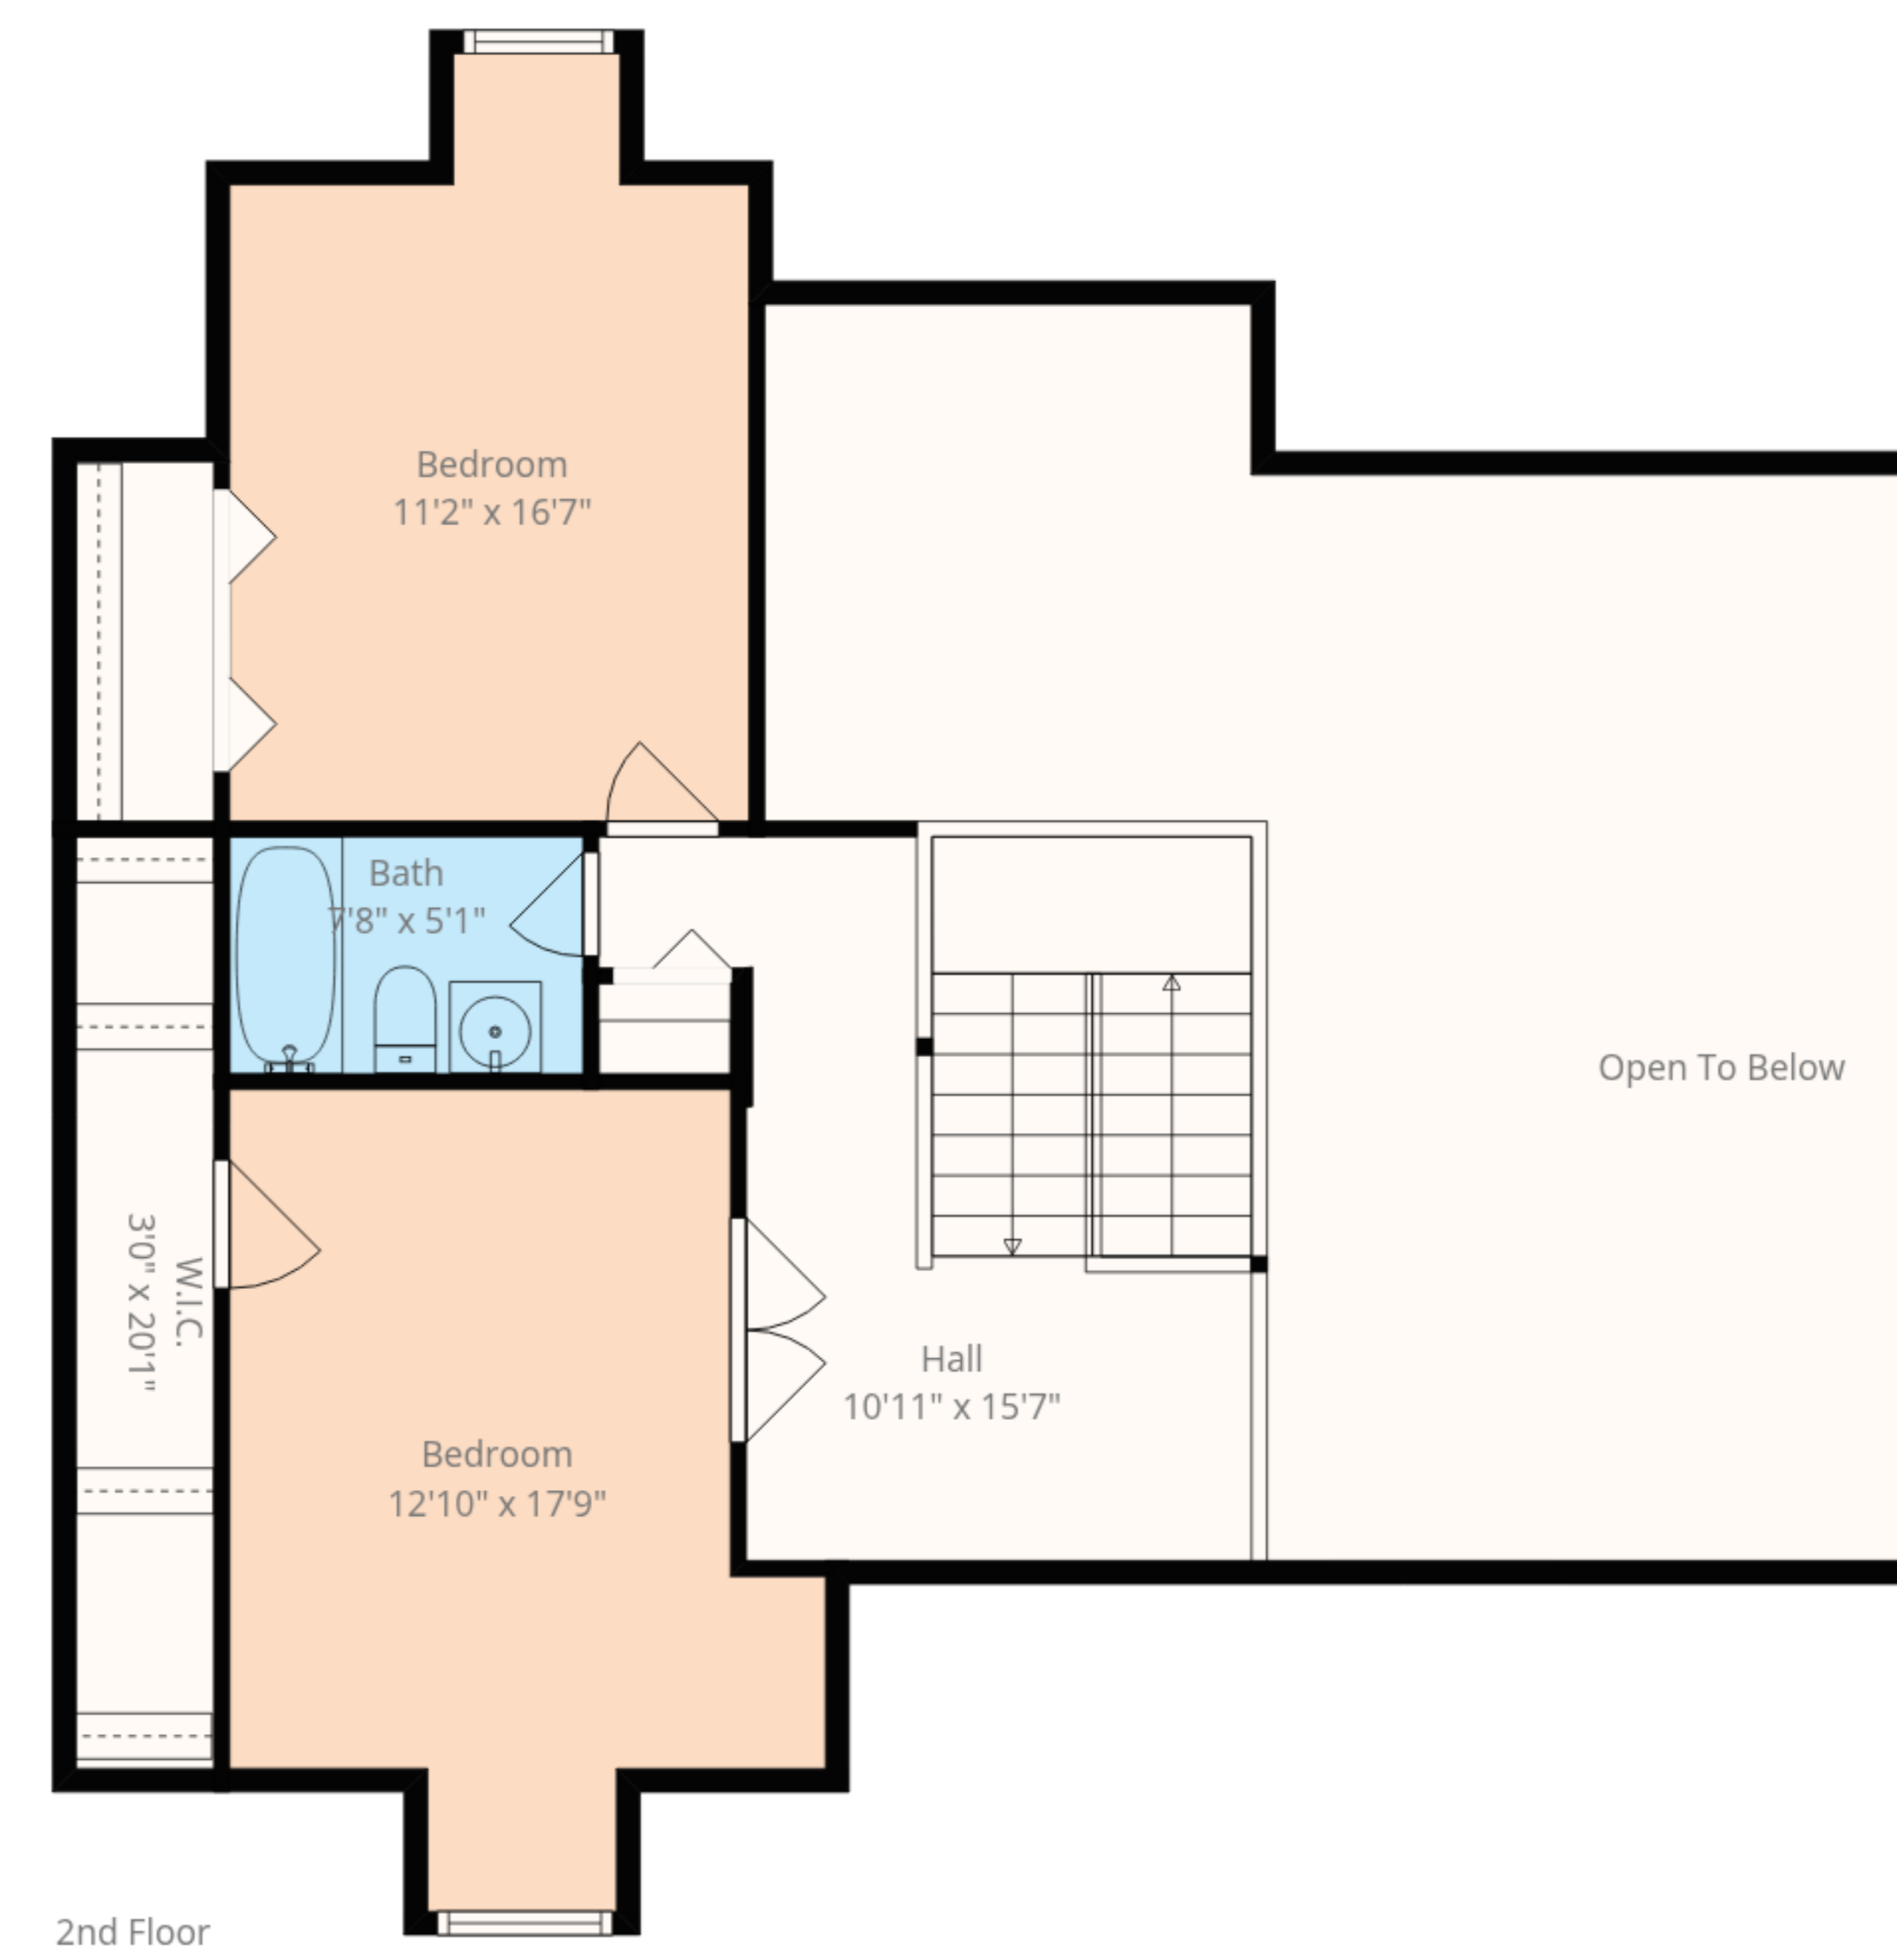

Total: 2647 sq. ft
 1st Floor: 1959 sq. Ft, 2nd Floor: 688 sq. ft
 Excluded Areas: Garage: 368 sq. Ft, Storage: 377 sq. Ft, Porch: 208 sq. Ft,
 Deck: 137 sq. Ft, Fireplace: 7 sq. Ft, Open To Below: 457 sq. Ft,
 Walls: 246 sq. ft