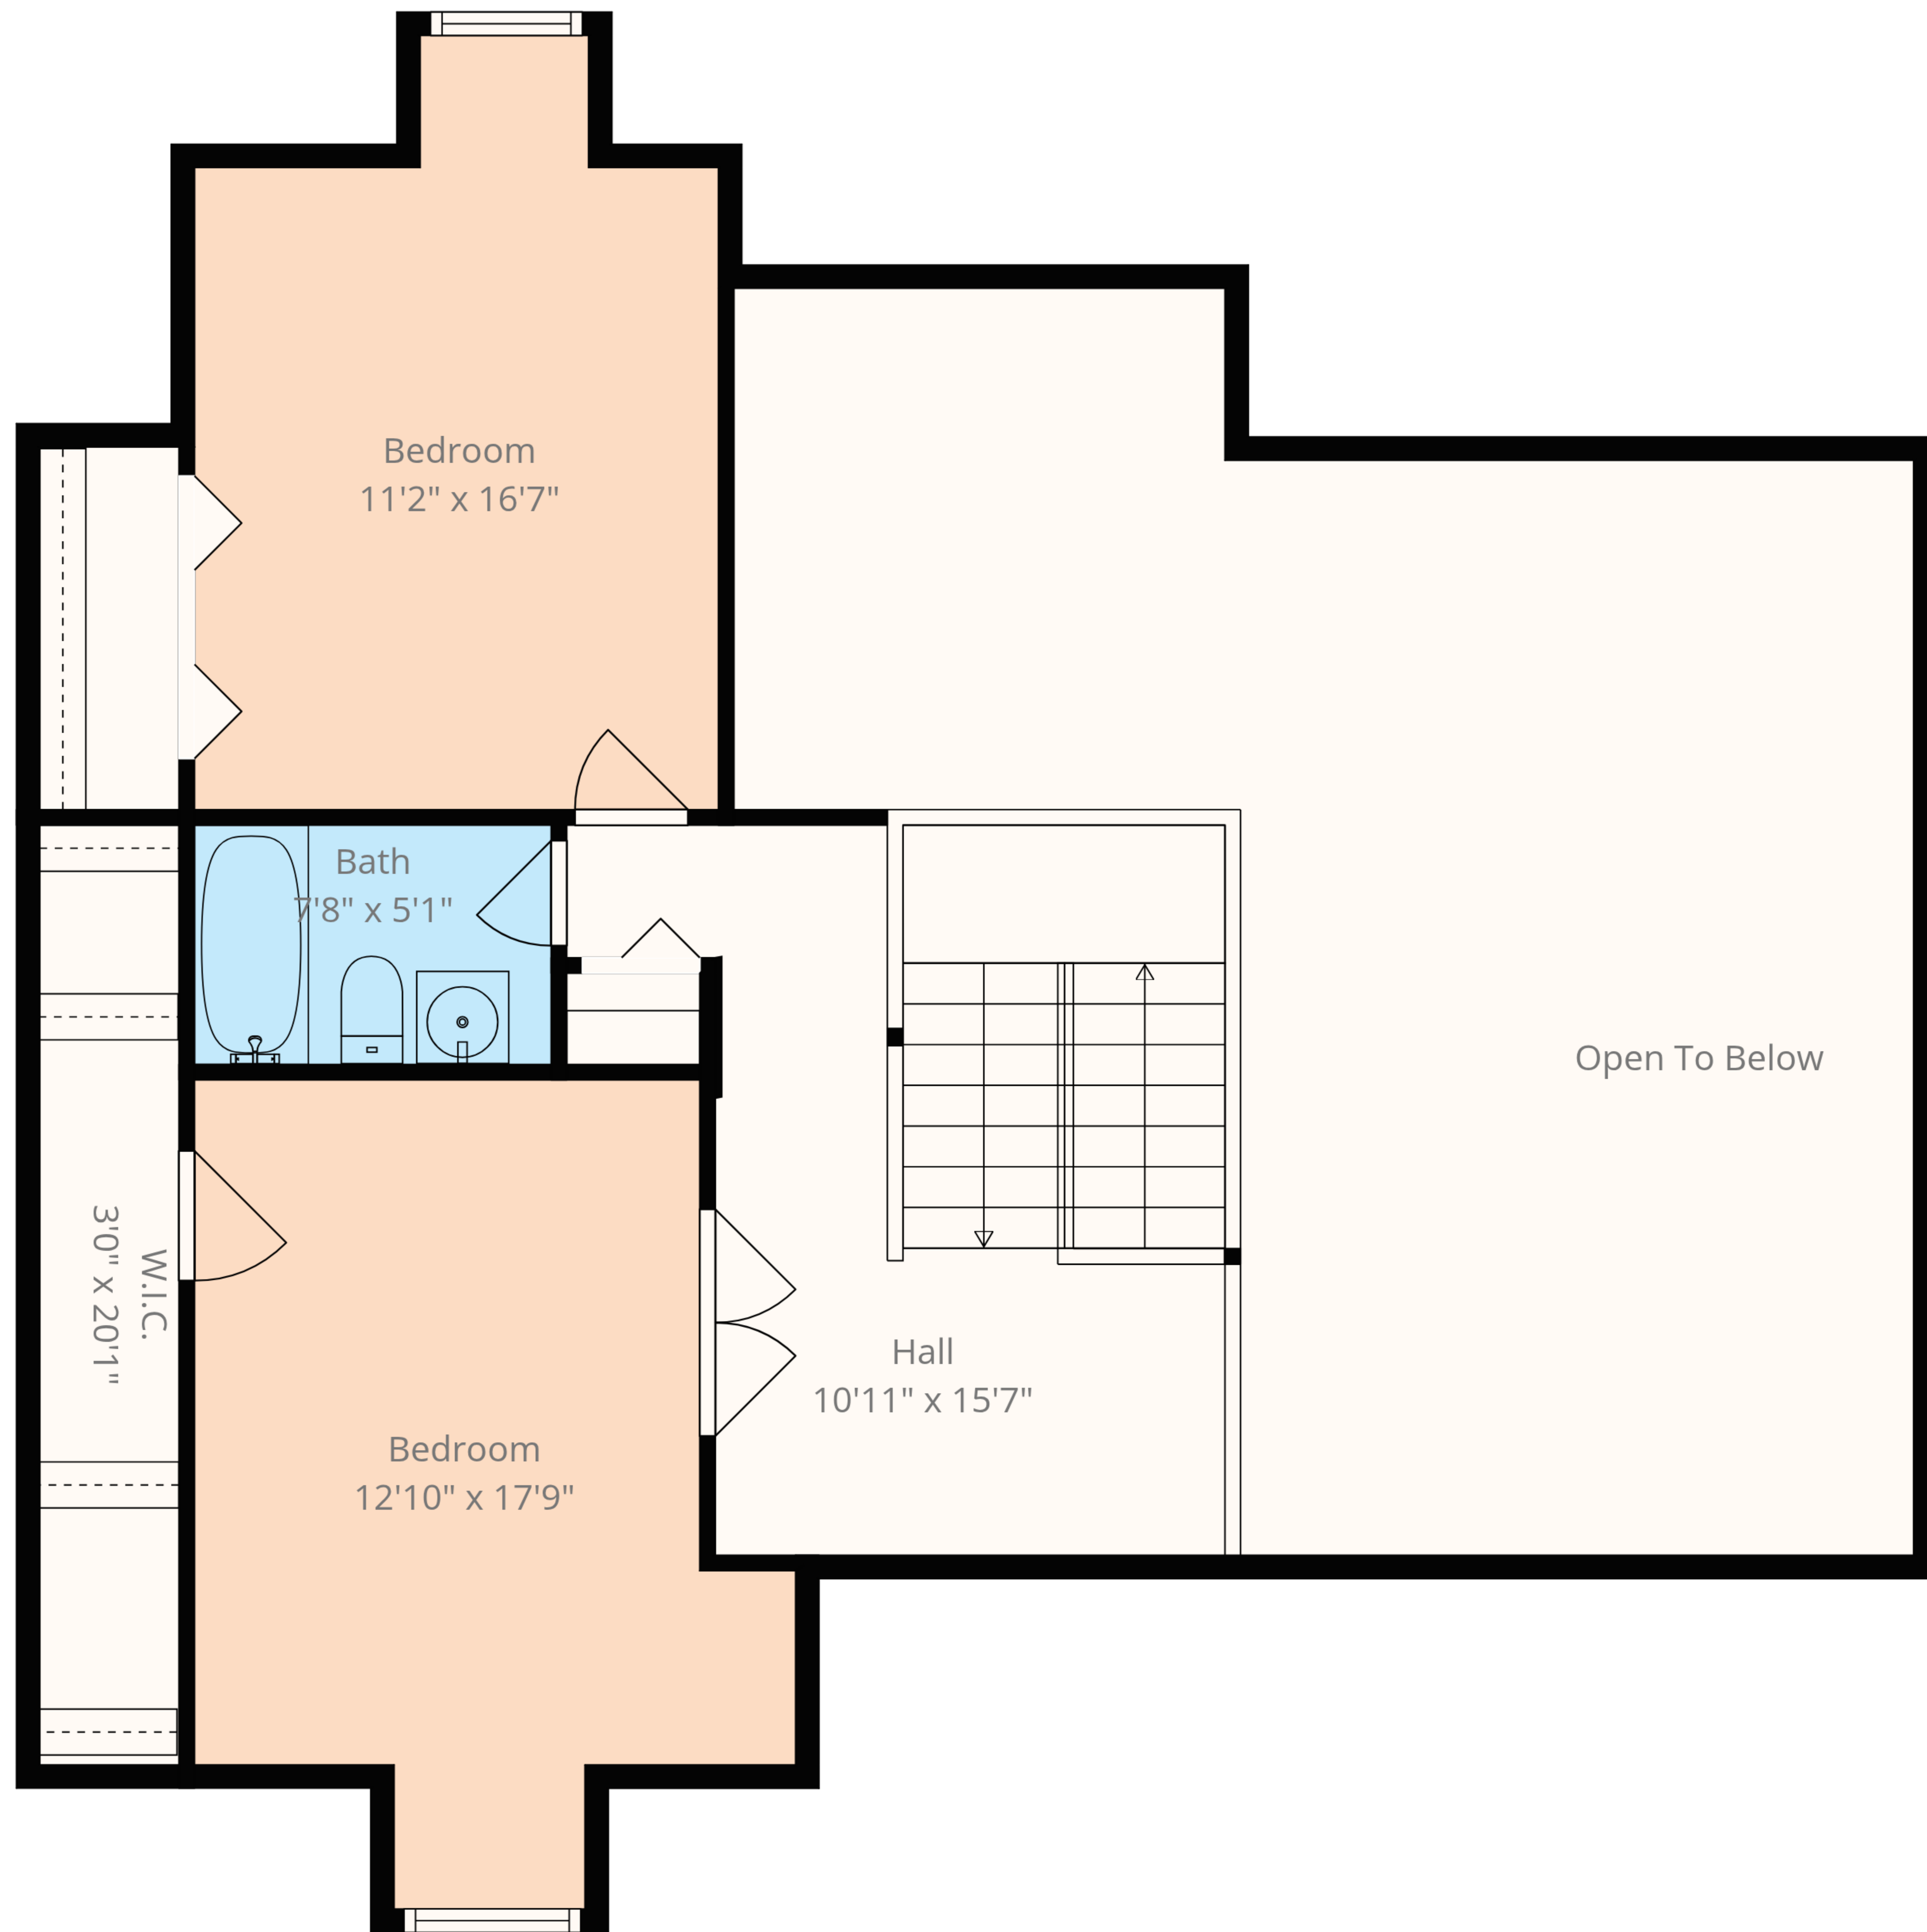

Total: 2647 sq. ft
 1st Floor: 1959 sq. Ft, 2nd Floor: 688 sq. ft
 Excluded Areas: Garage: 368 sq. Ft, Storage: 377 sq. Ft, Porch: 208 sq. Ft,
 Deck: 137 sq. Ft, Fireplace: 7 sq. Ft, Open To Below: 457 sq. Ft,
 Walls: 246 sq. ft