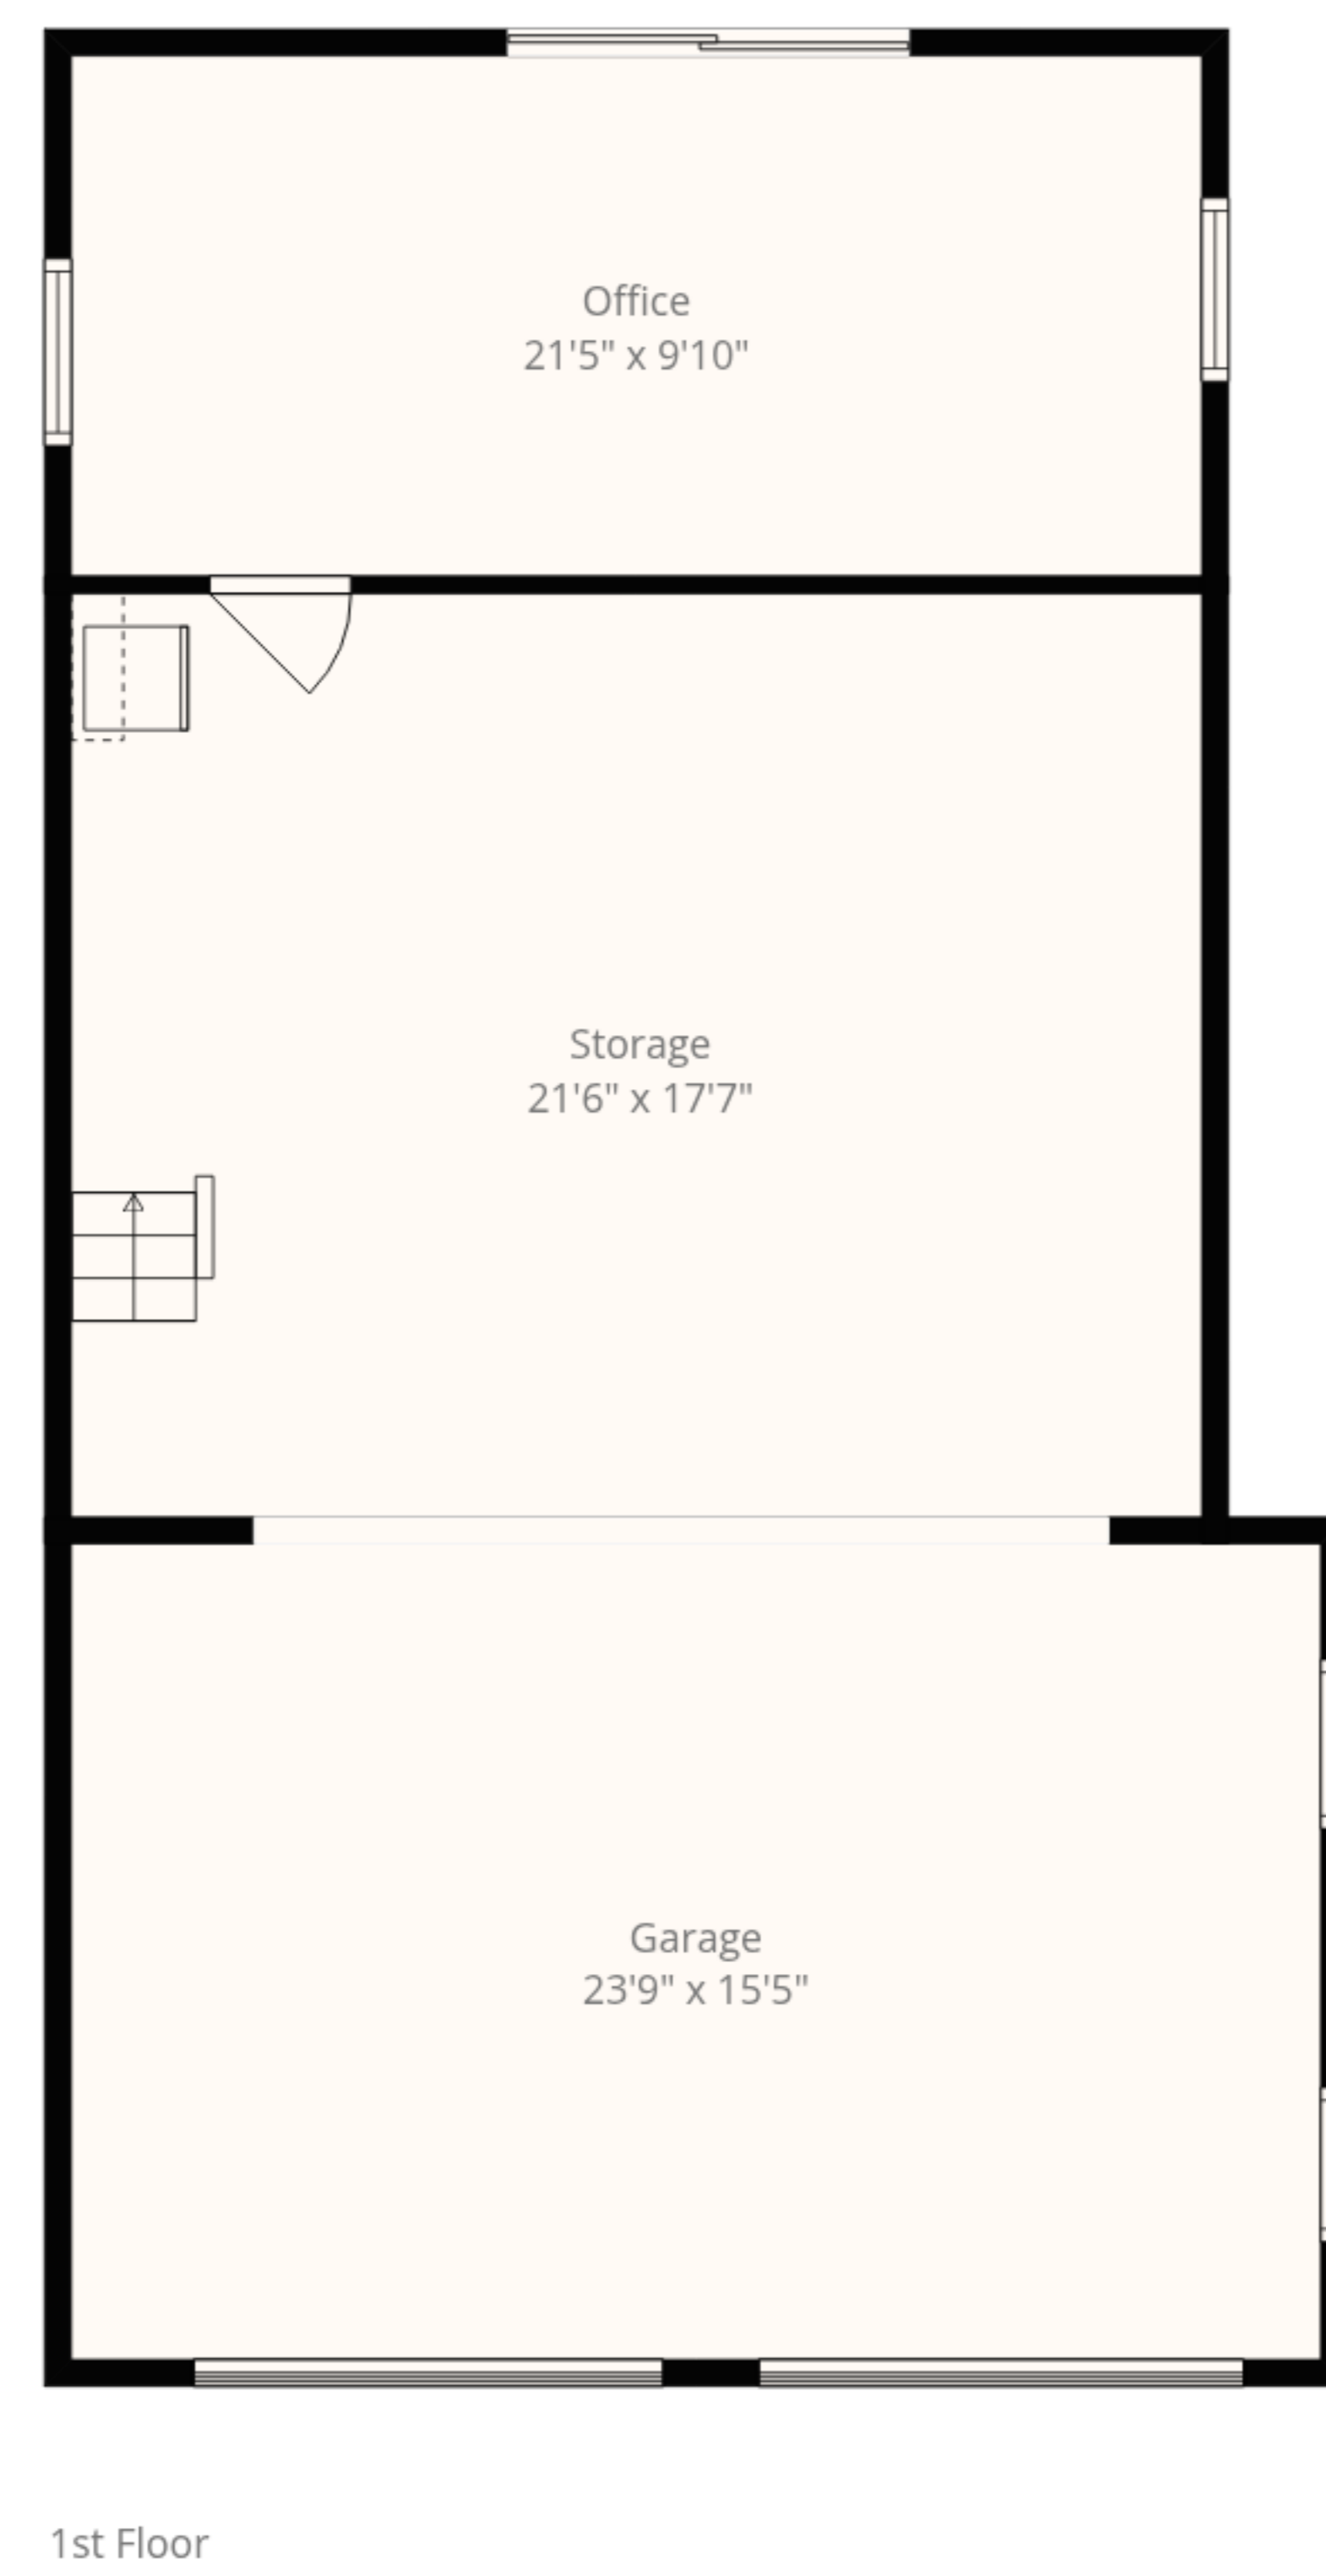

Total: 2647 sq. ft
 1st Floor: 1959 sq. Ft, 2nd Floor: 688 sq. ft
 Excluded Areas: Garage: 368 sq. Ft, Storage: 377 sq. Ft, Porch: 208 sq. Ft,
 Deck: 137 sq. Ft, Fireplace: 7 sq. Ft, Open To Below: 457 sq. Ft,
 Walls: 246 sq. ft