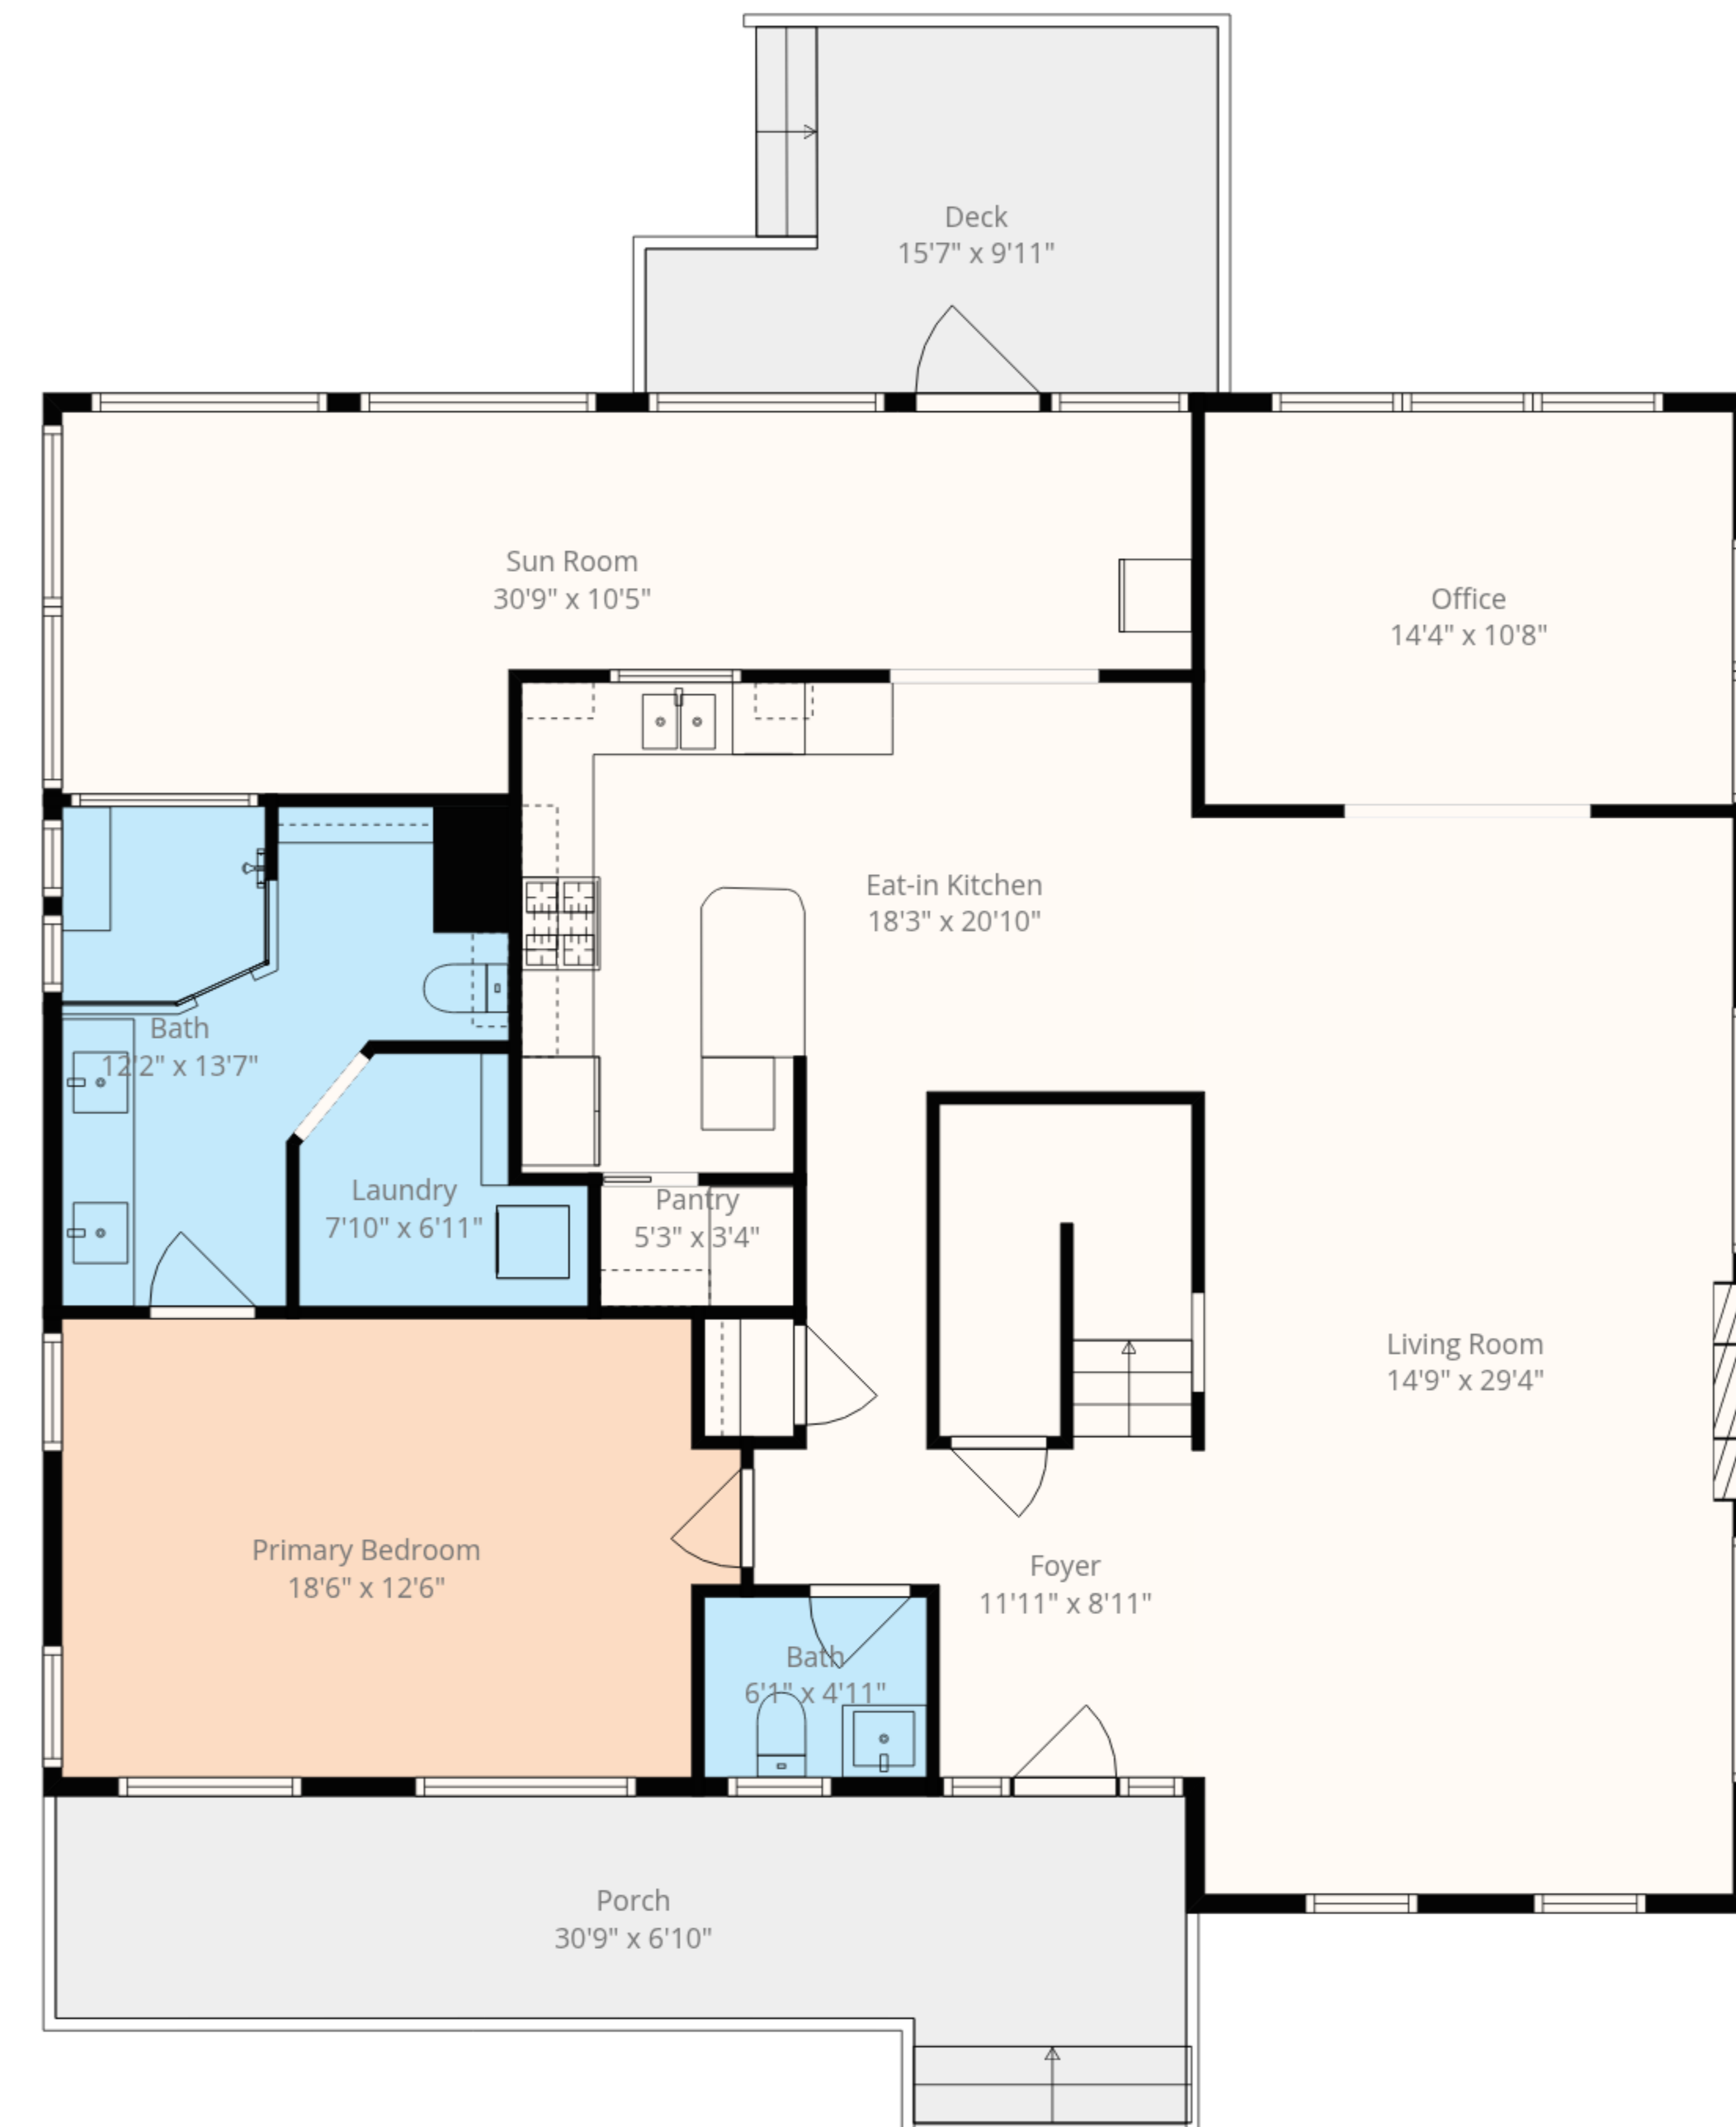

Total: 2647 sq. ft
 1st Floor: 1959 sq. Ft, 2nd Floor: 688 sq. ft
 Excluded Areas: Garage: 368 sq. Ft, Storage: 377 sq. Ft, Porch: 208 sq. Ft,
 Deck: 137 sq. Ft, Fireplace: 7 sq. Ft, Open To Below: 457 sq. Ft,
 Walls: 246 sq. ft