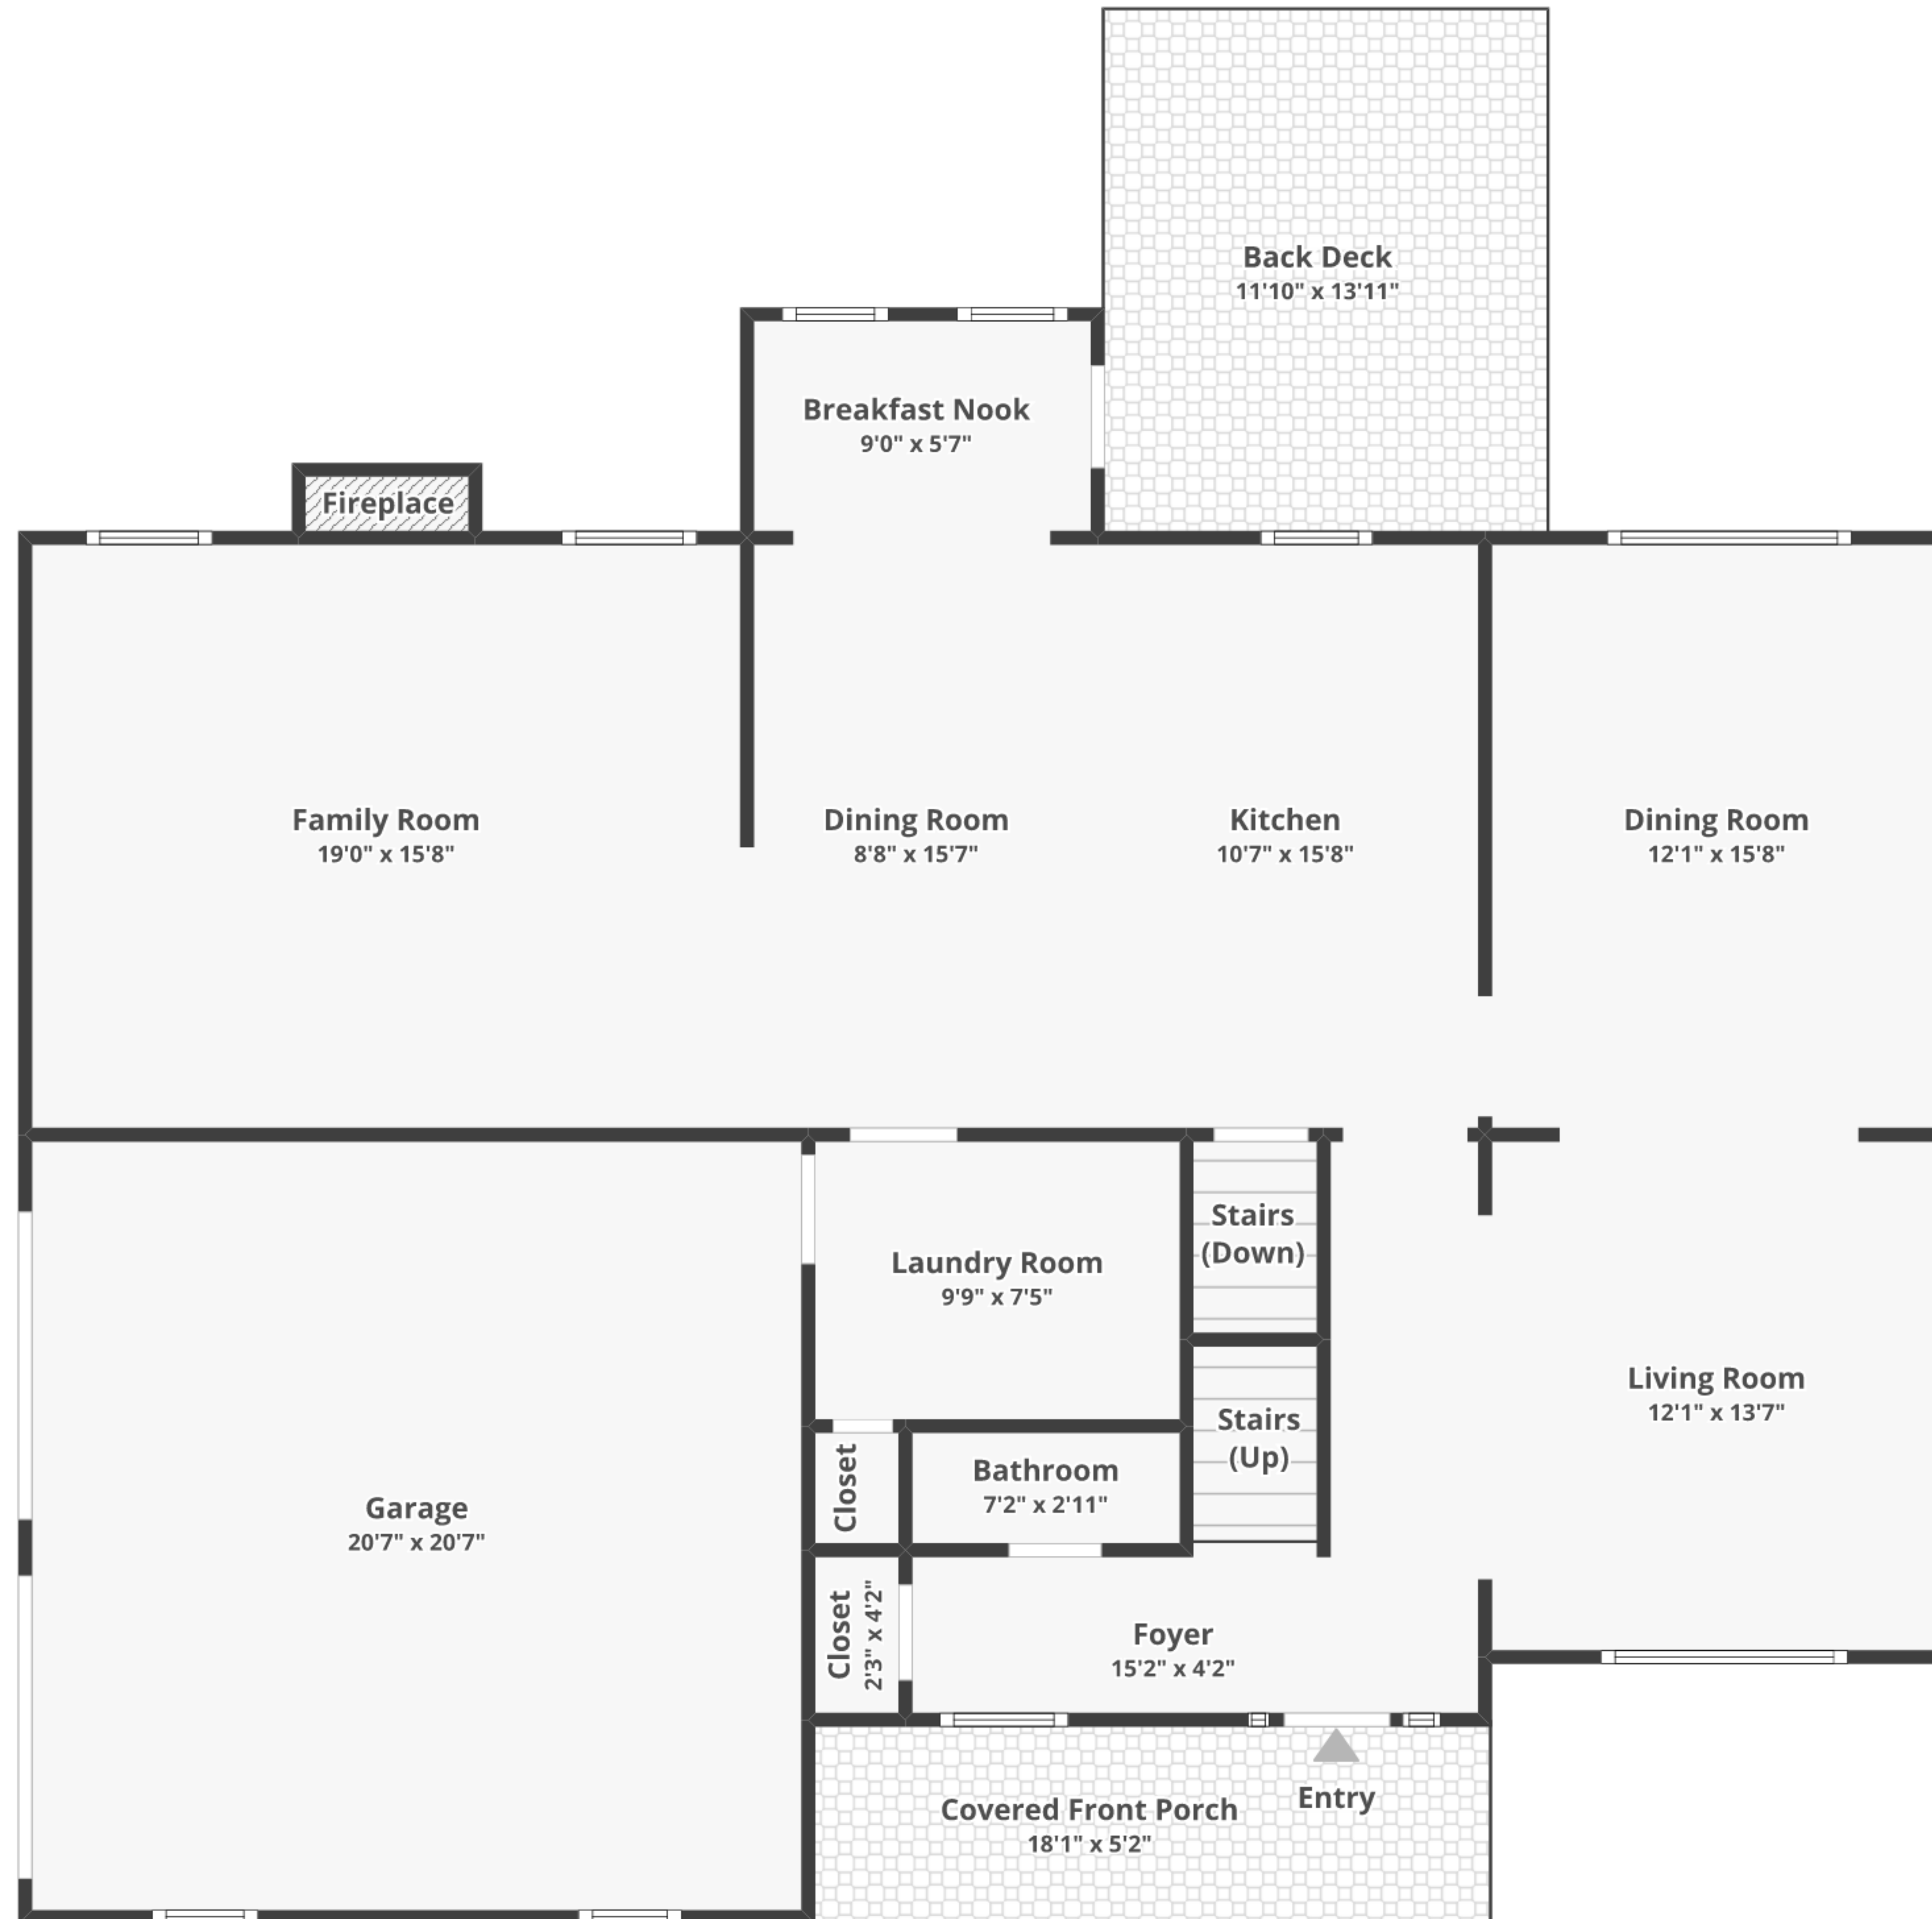

13 Stella Dr Lot 3, Reading, PA 19608

Total finished area: ~2,416.18 sq. ft.

Total unfinished area: ~1,173.23 sq. ft.

Floor 1

Finished area: ~1,254.35 sq. ft.

Unfinished area: ~6.3 sq. ft.