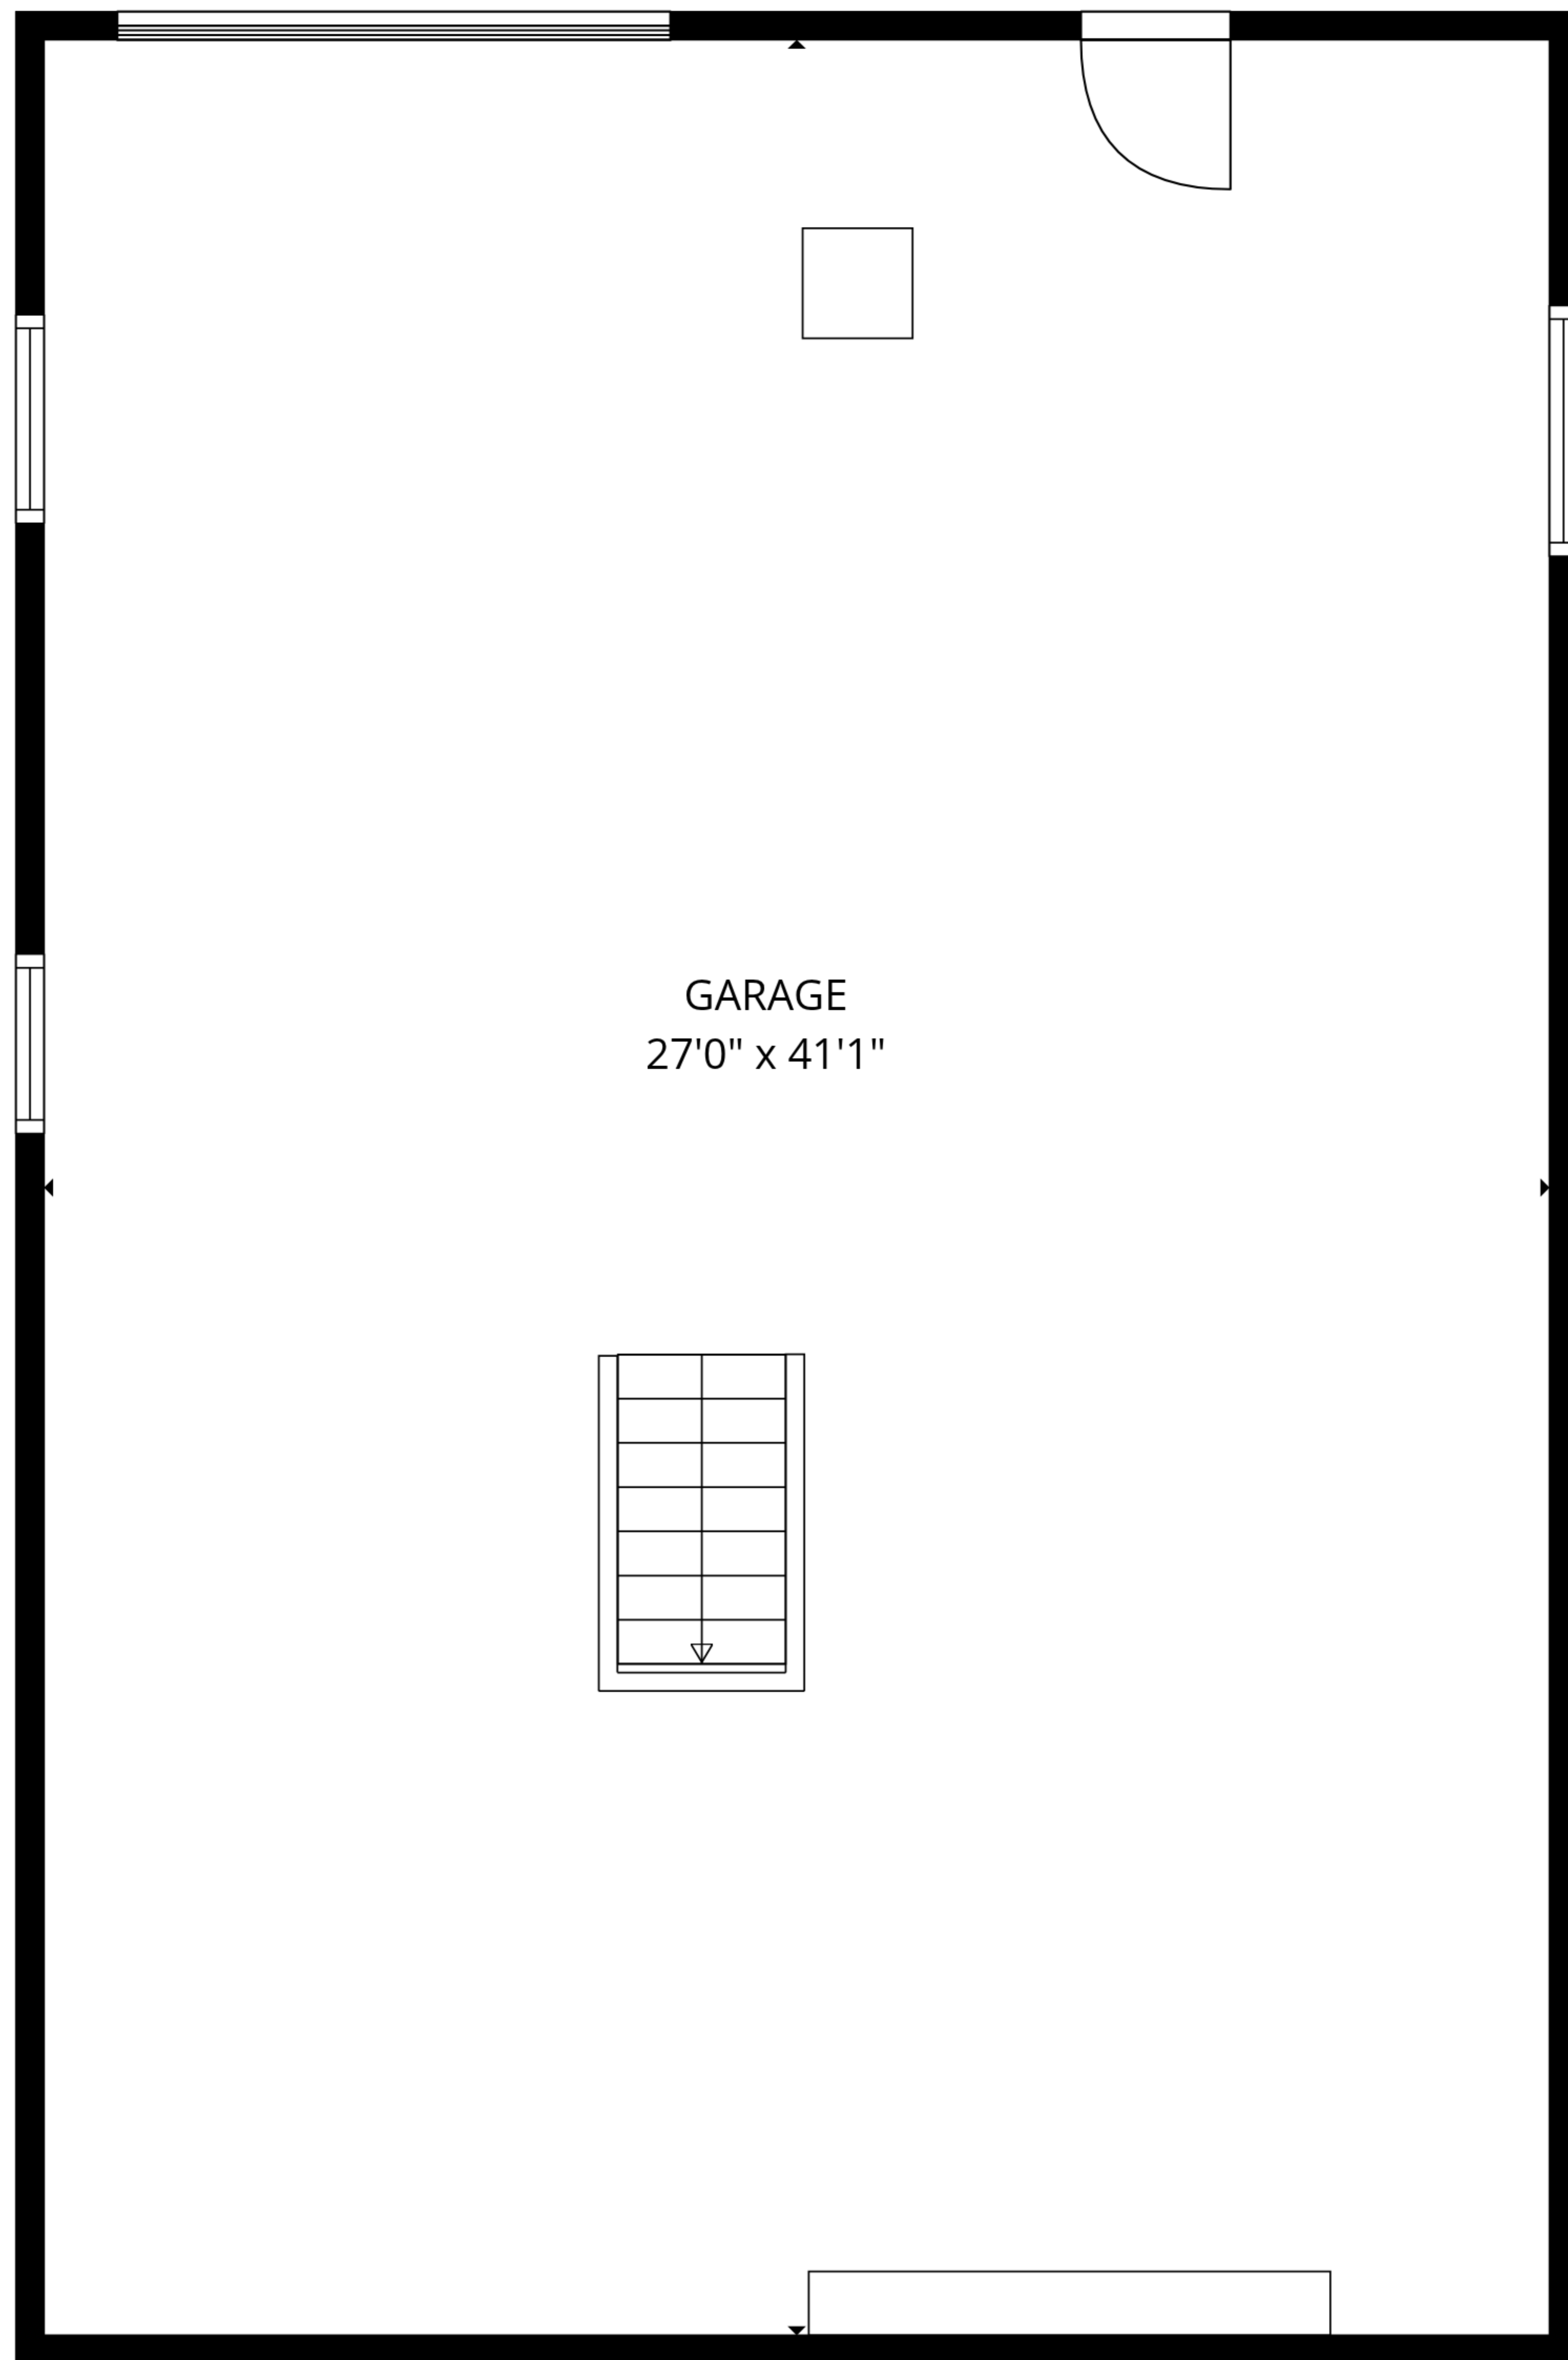

GARAGE  
27'0" x 41'1"

**TOTAL: 1108 sq. ft**  
1st floor: 0 sq. ft, 2nd floor: 1108 sq. ft  
EXCLUDED AREAS: GARAGE: 1108 sq. ft, WALLS: 138 sq. ft

MEASUREMENTS ARE DEEMED RELIABLE BUT ARE NOT GUARANTEED.

**TOTAL: 1108 sq. ft**

1st floor: 0 sq. ft, 2nd floor: 1108 sq. ft

EXCLUDED AREAS: GARAGE: 1108 sq. ft, WALLS: 138 sq. ft

MEASUREMENTS ARE DEEMED RELIABLE BUT ARE NOT GUARANTEED.

1st floor

2nd floor

**TOTAL: 1108 sq. ft**  
 1st floor: 0 sq. ft, 2nd floor: 1108 sq. ft  
 EXCLUDED AREAS: GARAGE: 1108 sq. ft, WALLS: 138 sq. ft