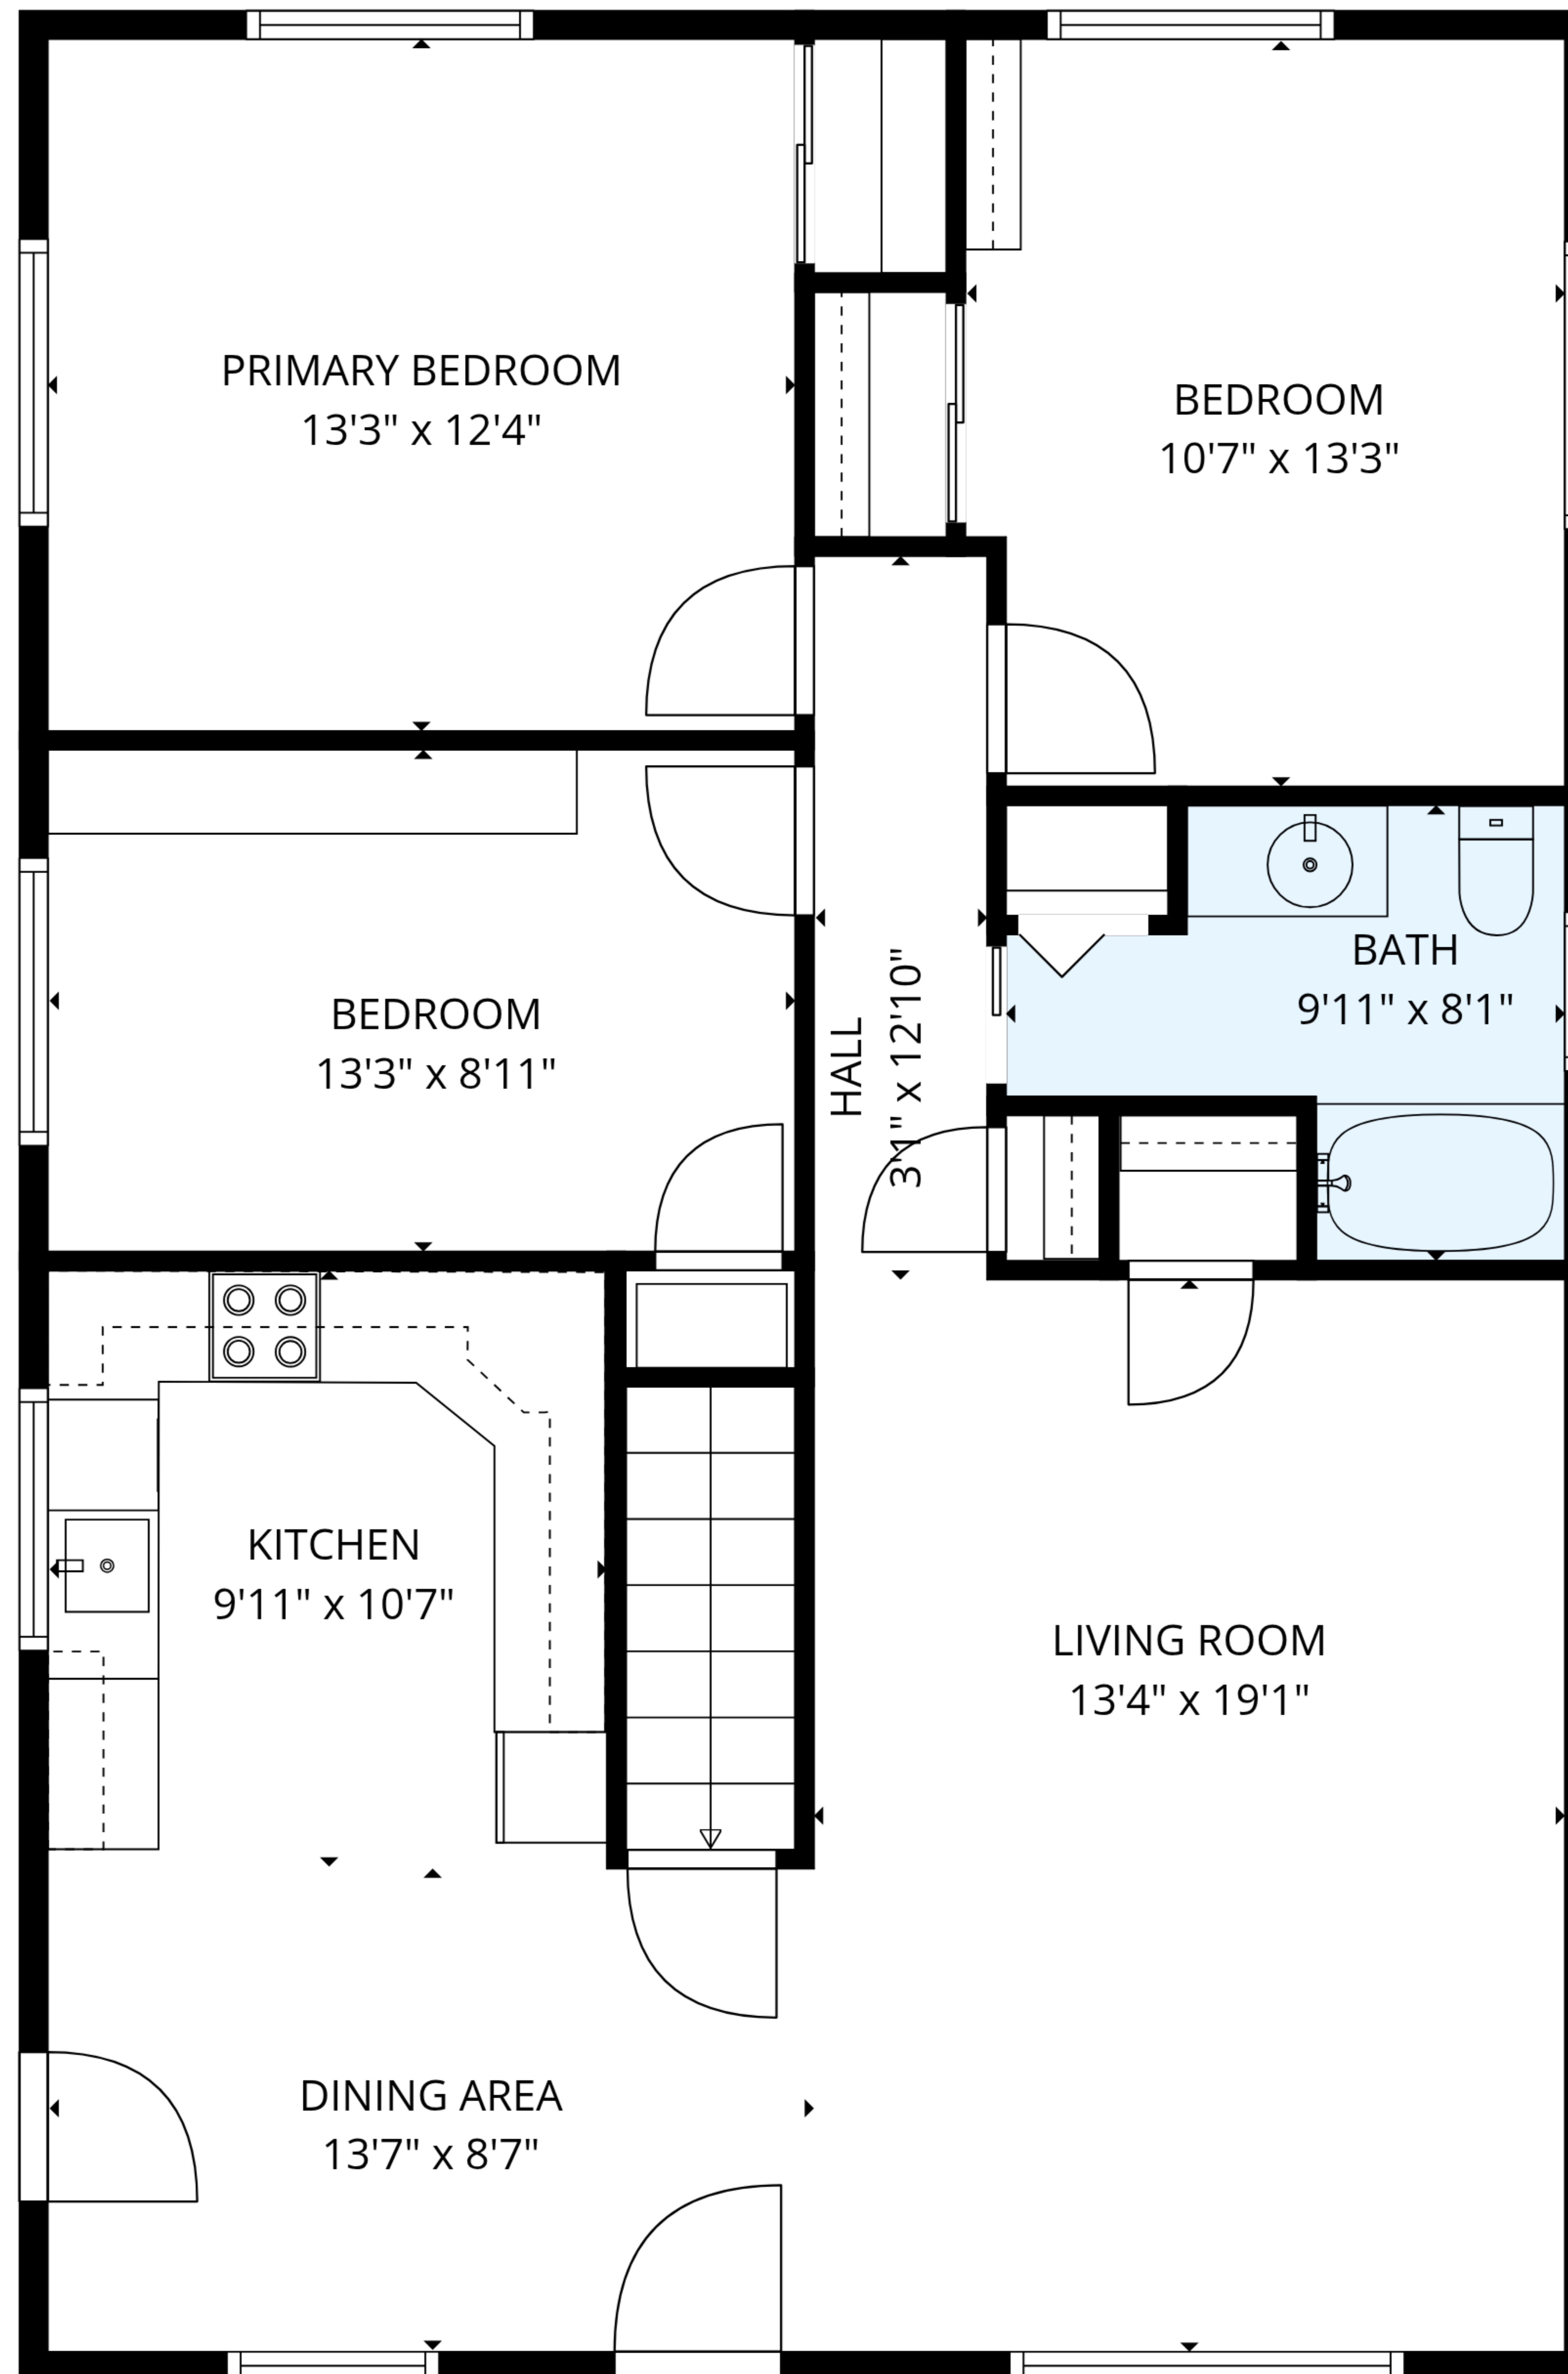

GARAGE  
27'0" x 41'1"

**TOTAL: 1108 sq. ft**  
1st floor: 0 sq. ft, 2nd floor: 1108 sq. ft  
EXCLUDED AREAS: GARAGE: 1108 sq. ft, WALLS: 138 sq. ft

MEASUREMENTS ARE DEEMED RELIABLE BUT ARE NOT GUARANTEED.

**TOTAL: 1108 sq. ft**

1st floor: 0 sq. ft, 2nd floor: 1108 sq. ft

EXCLUDED AREAS: GARAGE: 1108 sq. ft, WALLS: 138 sq. ft

MEASUREMENTS ARE DEEMED RELIABLE BUT ARE NOT GUARANTEED.

1st floor

2nd floor

**TOTAL: 1108 sq. ft**  
 1st floor: 0 sq. ft, 2nd floor: 1108 sq. ft  
 EXCLUDED AREAS: GARAGE: 1108 sq. ft, WALLS: 138 sq. ft