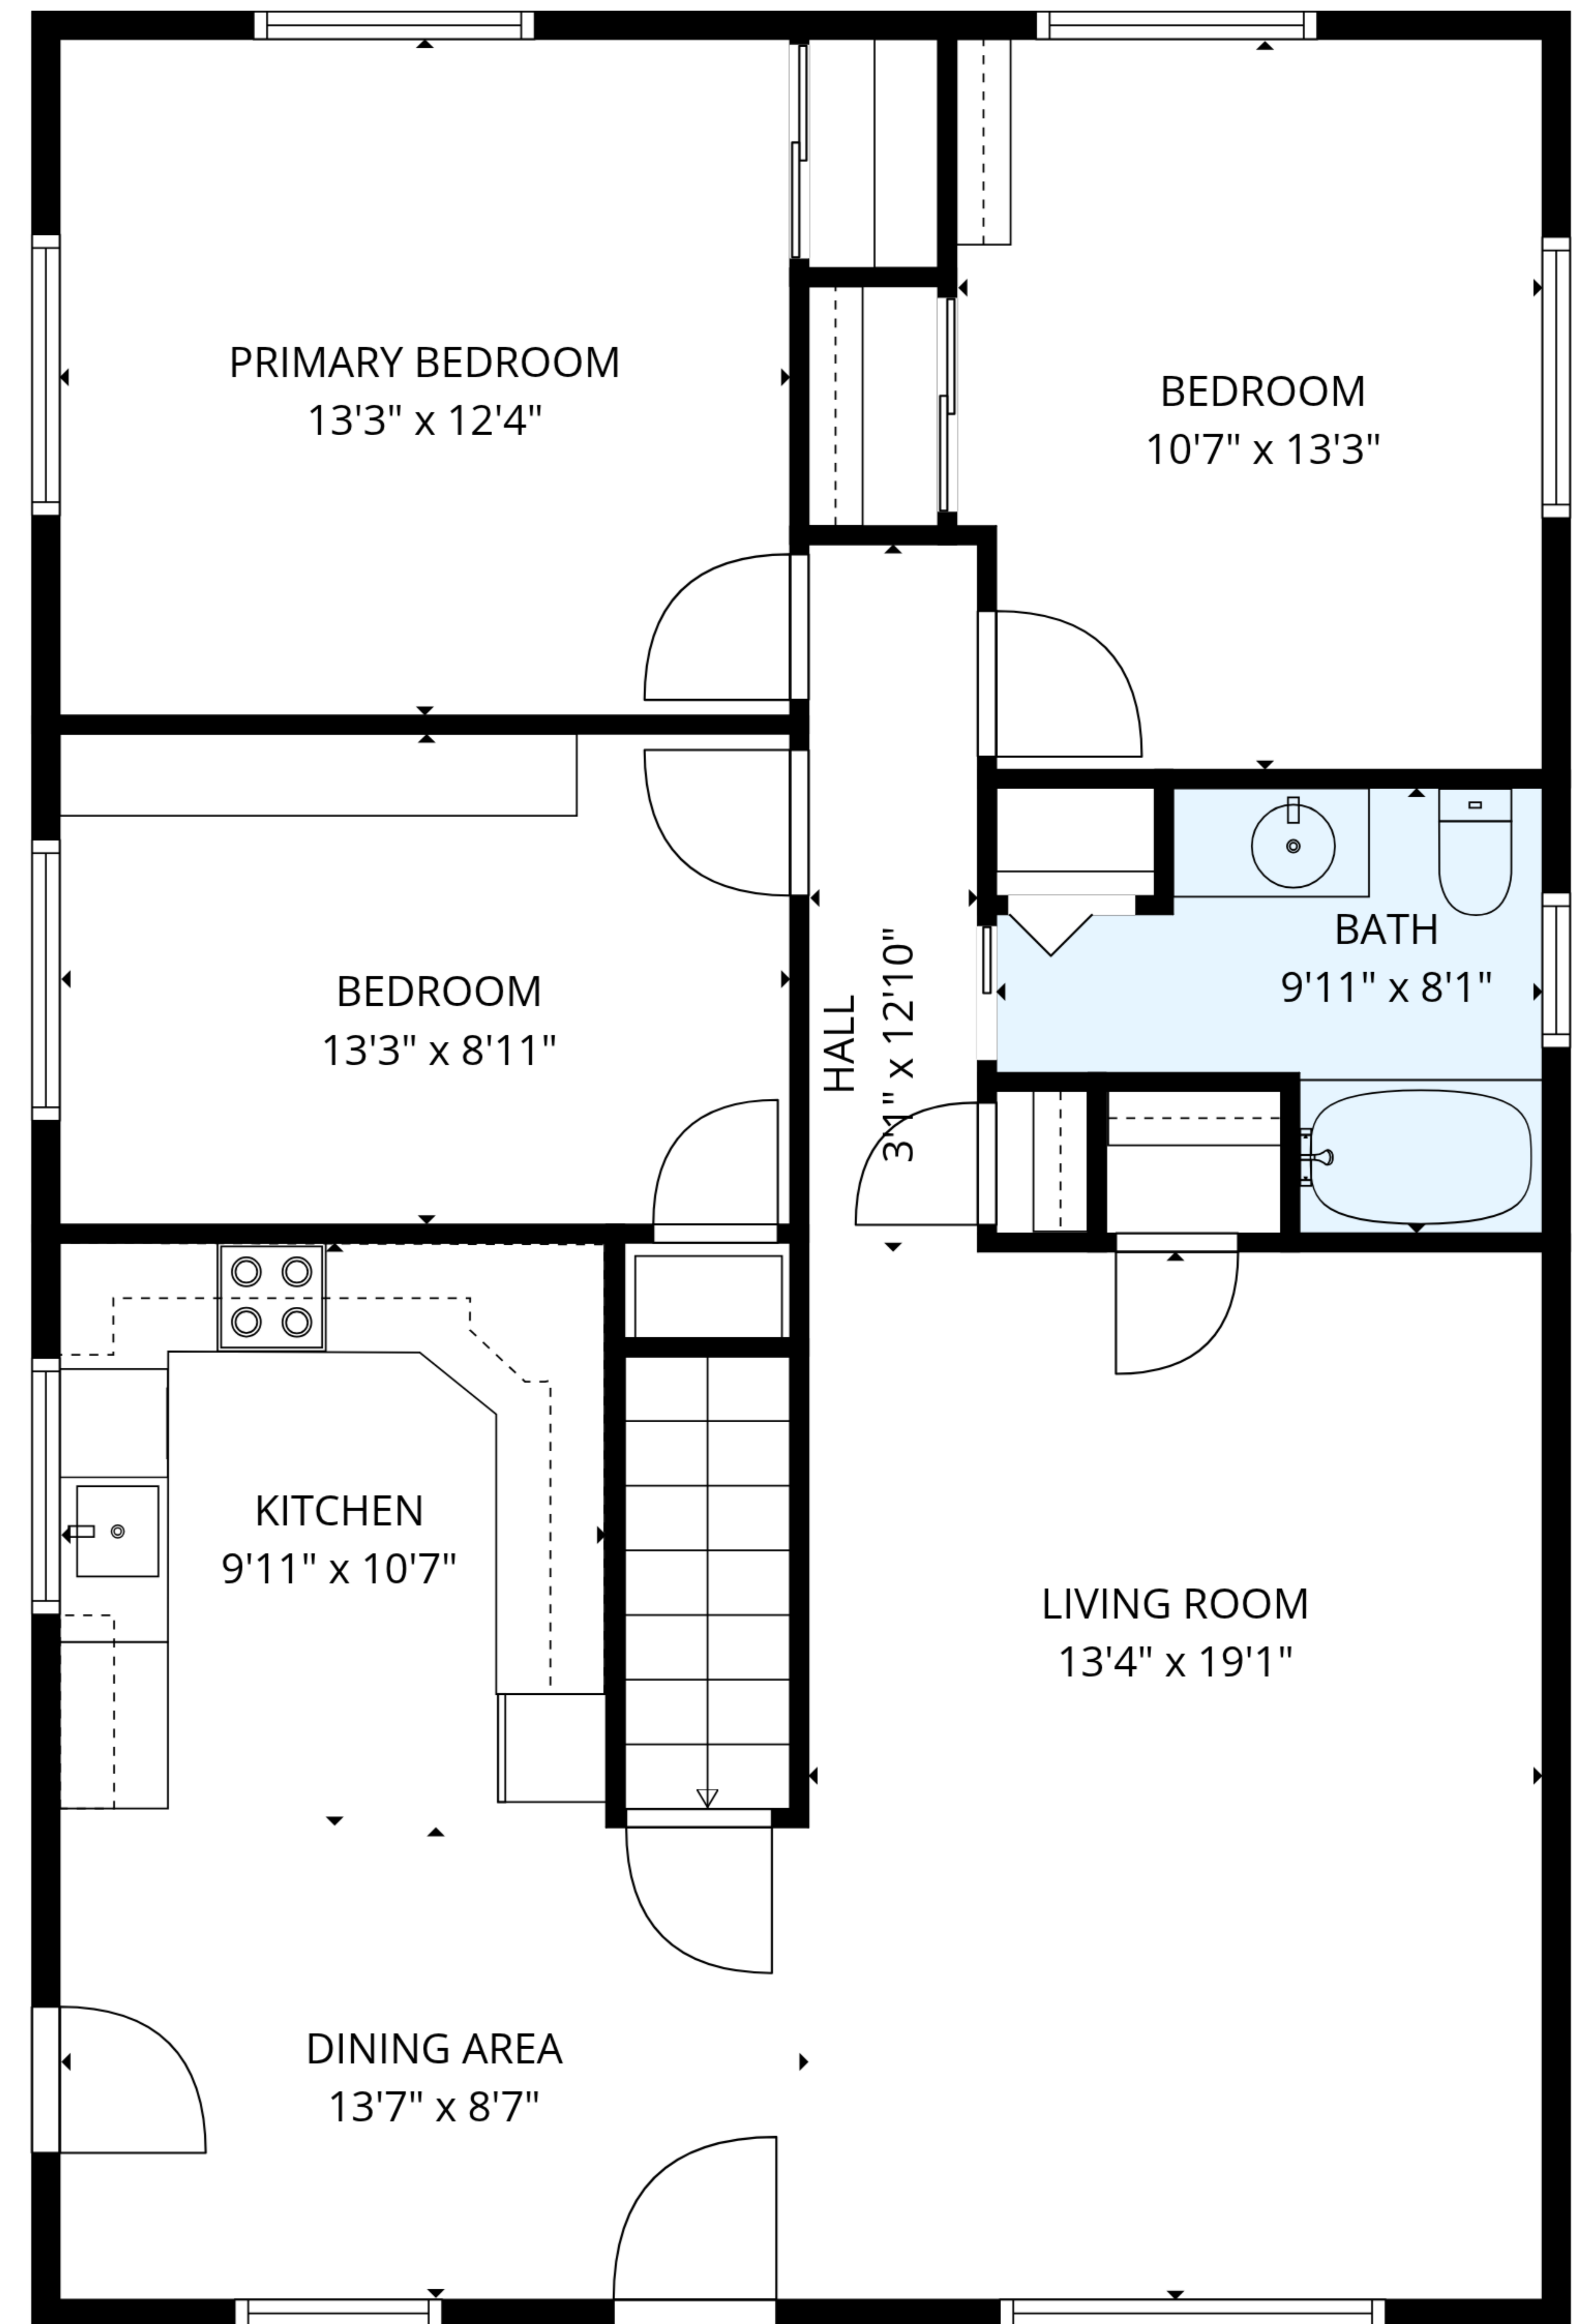

GARAGE  
27'0" x 41'1"

**TOTAL: 1108 sq. ft**  
1st floor: 0 sq. ft, 2nd floor: 1108 sq. ft  
EXCLUDED AREAS: GARAGE: 1108 sq. ft, WALLS: 138 sq. ft

MEASUREMENTS ARE DEEMED RELIABLE BUT ARE NOT GUARANTEED.

**TOTAL: 1108 sq. ft**

1st floor: 0 sq. ft, 2nd floor: 1108 sq. ft

EXCLUDED AREAS: GARAGE: 1108 sq. ft, WALLS: 138 sq. ft

MEASUREMENTS ARE DEEMED RELIABLE BUT ARE NOT GUARANTEED.

1st floor

2nd floor

**TOTAL: 1108 sq. ft**  
 1st floor: 0 sq. ft, 2nd floor: 1108 sq. ft  
 EXCLUDED AREAS: GARAGE: 1108 sq. ft, WALLS: 138 sq. ft