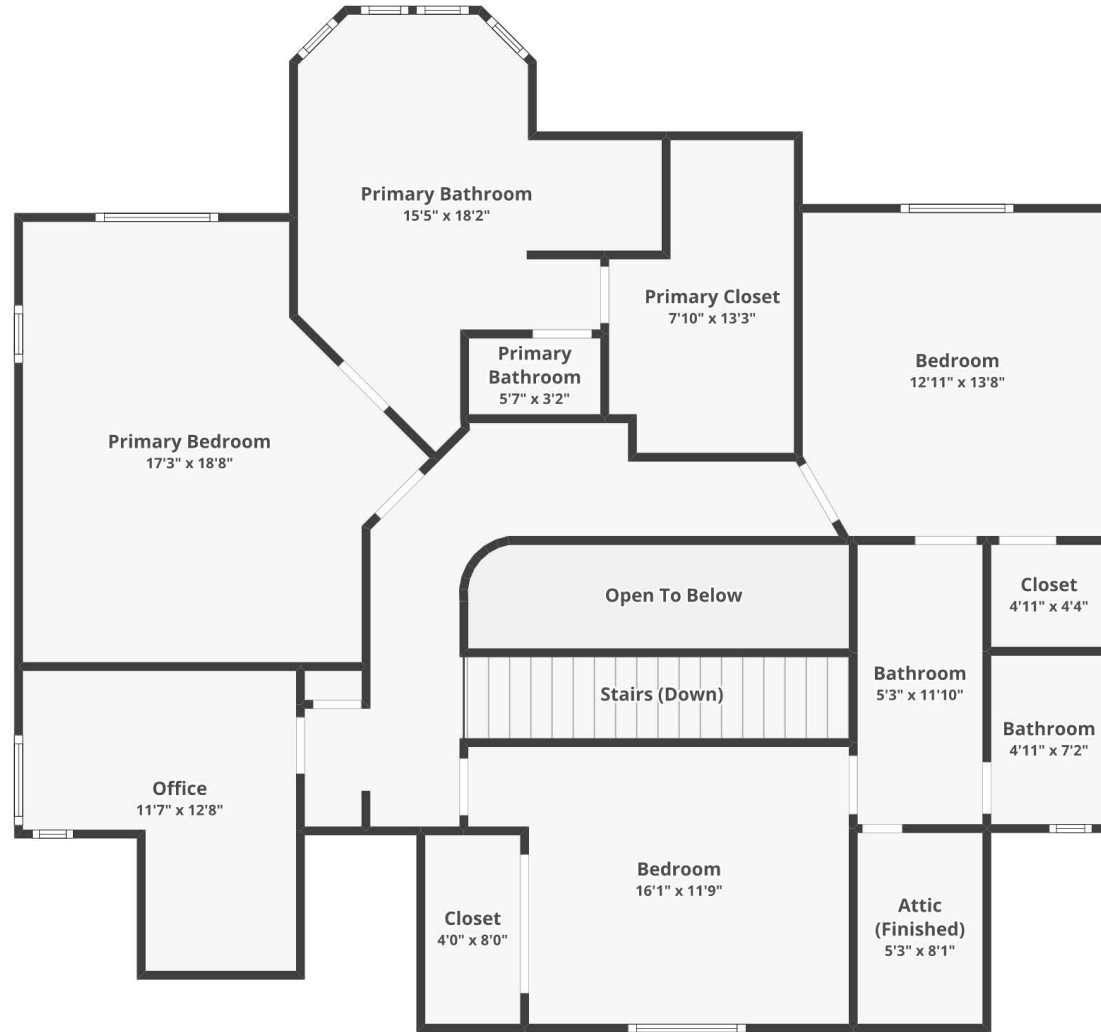

1037 Vienna Dr, Lodi, CA 95242

Total finished area: ~3,543.61 sq. ft.

Floor 2

Finished area: ~1,381.65 sq. ft.