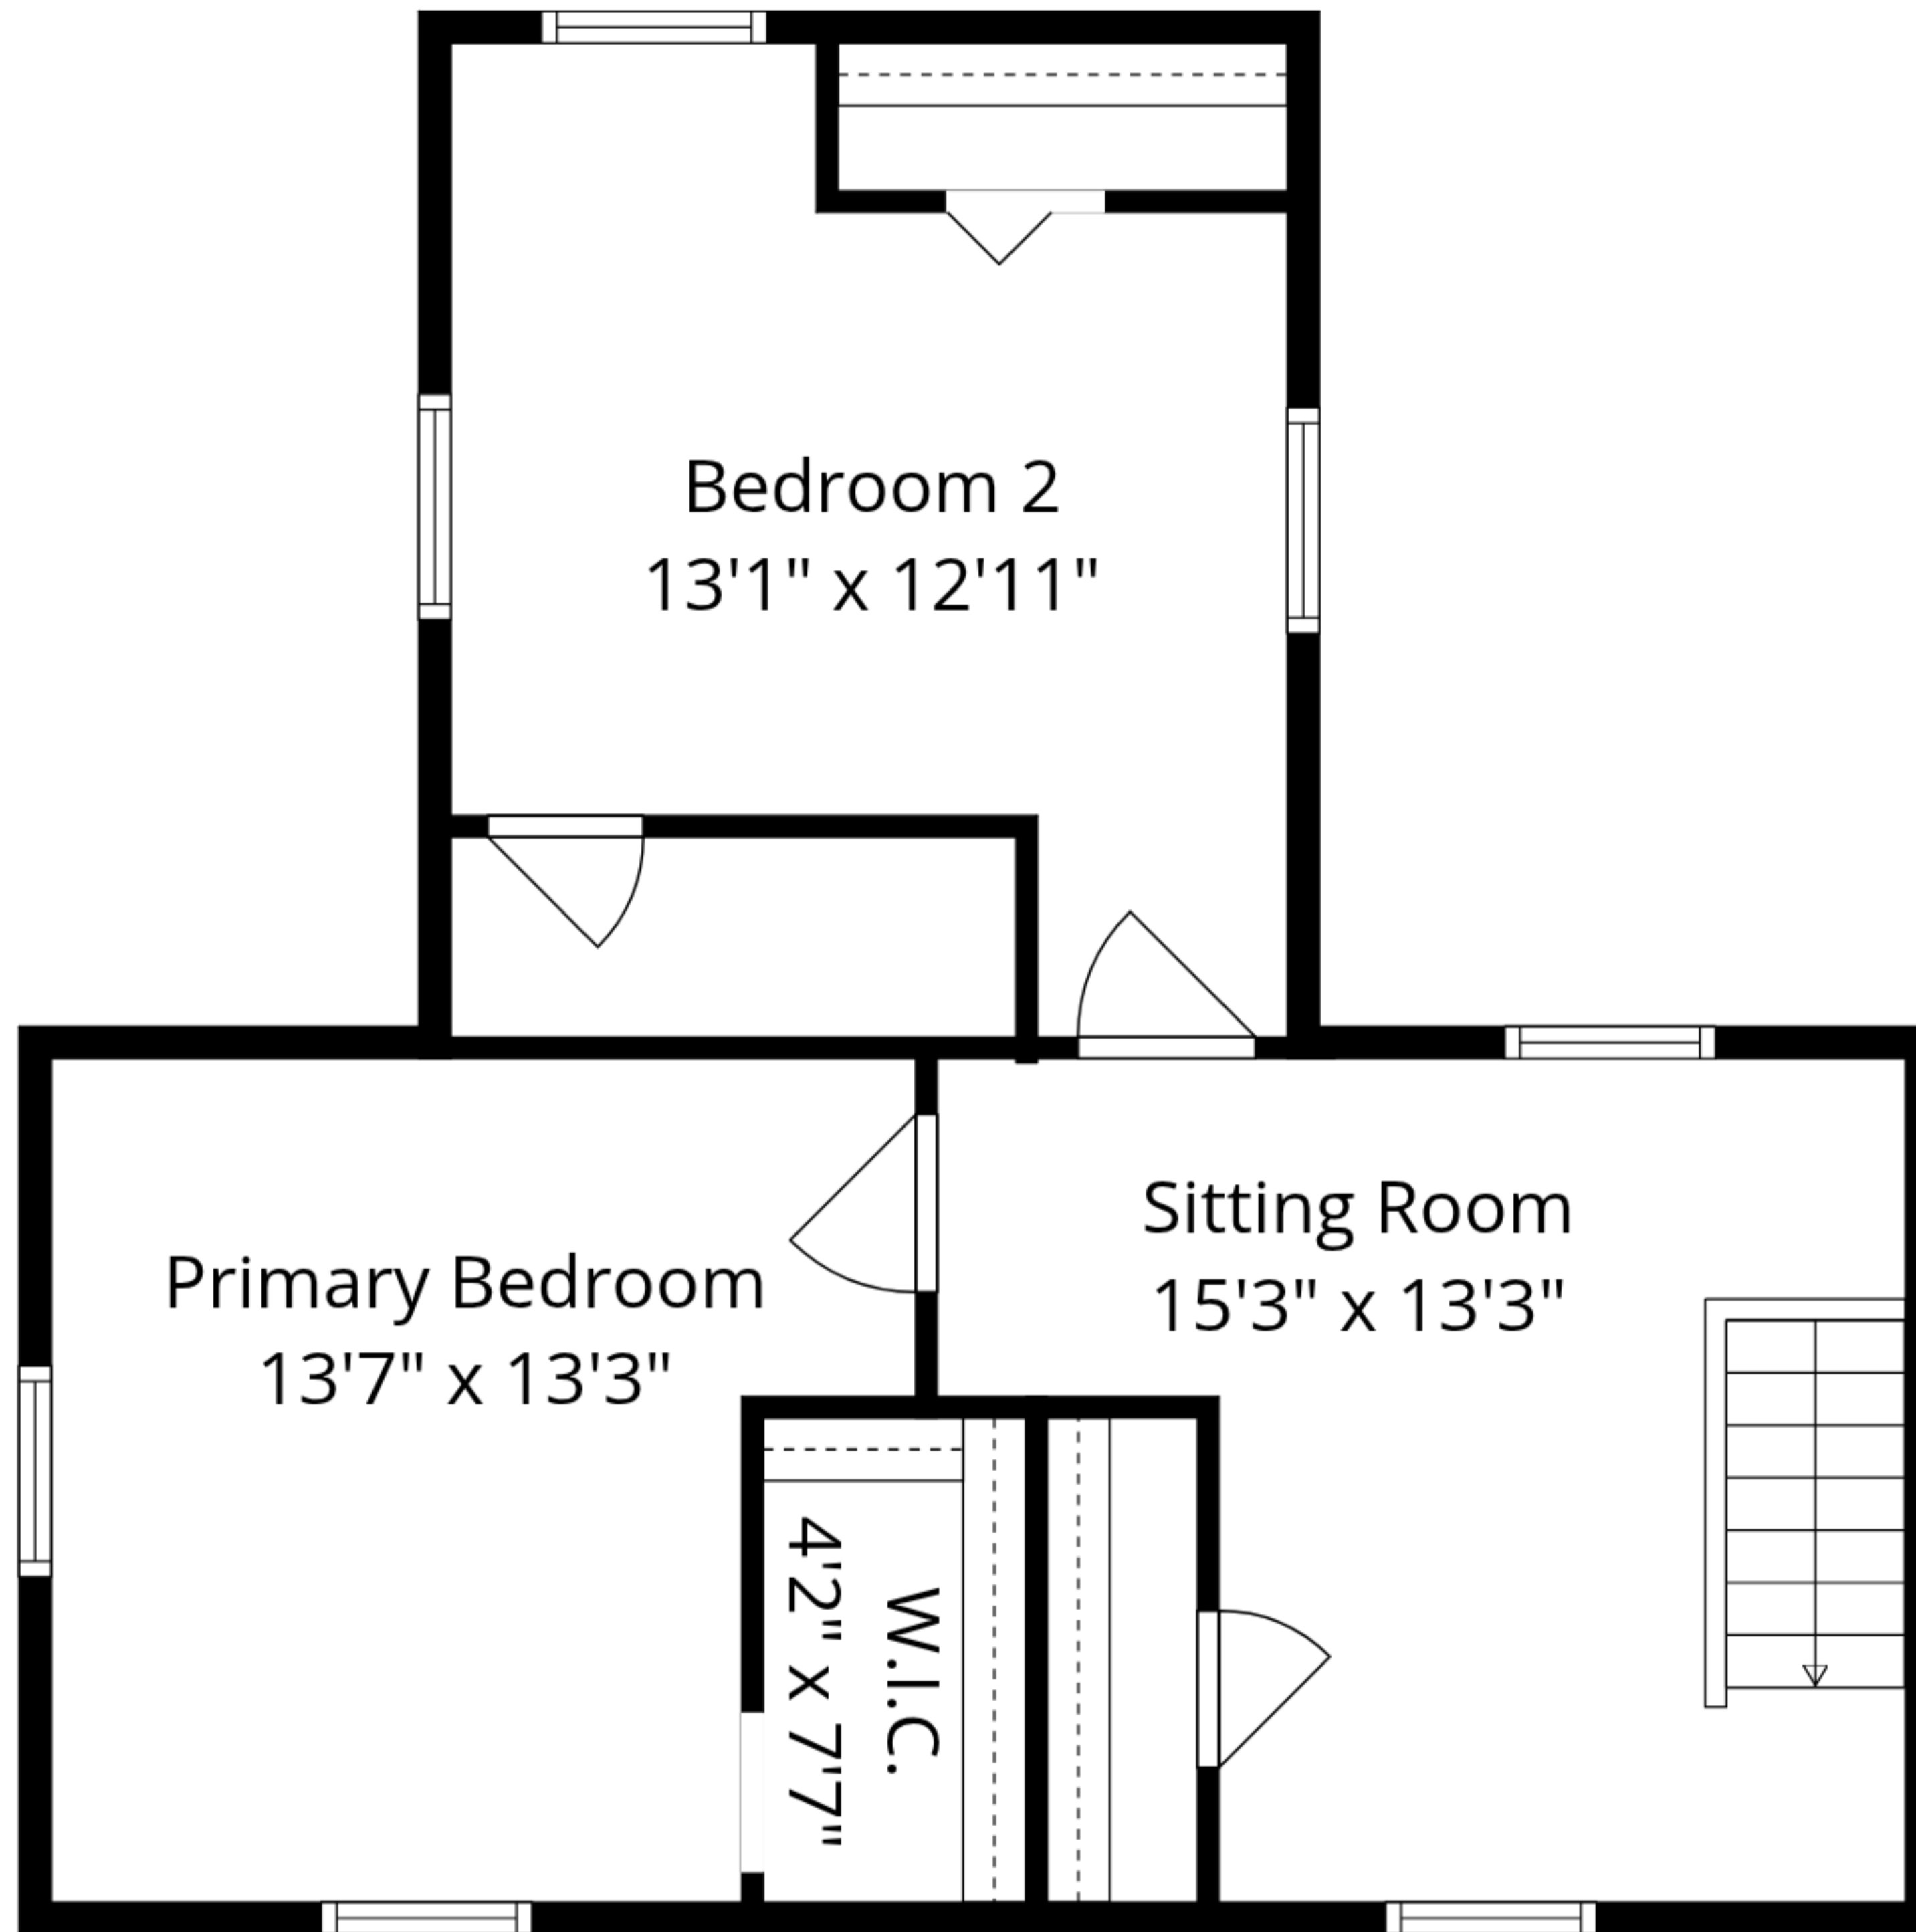

**Total GLA: 1579 sq. ft | Total: 1579 sq. ft**

Main floor: 924 sq. ft

Upper floor: 655 sq. ft

Sizes And Dimensions Are Approximate. Actual May Vary.

**Total GLA: 1579 sq. ft | Total: 1579 sq. ft**

Main floor: 924 sq. ft

Upper floor: 655 sq. ft

Sizes And Dimensions Are Approximate. Actual May Vary.

Main Floor

Upper Floor