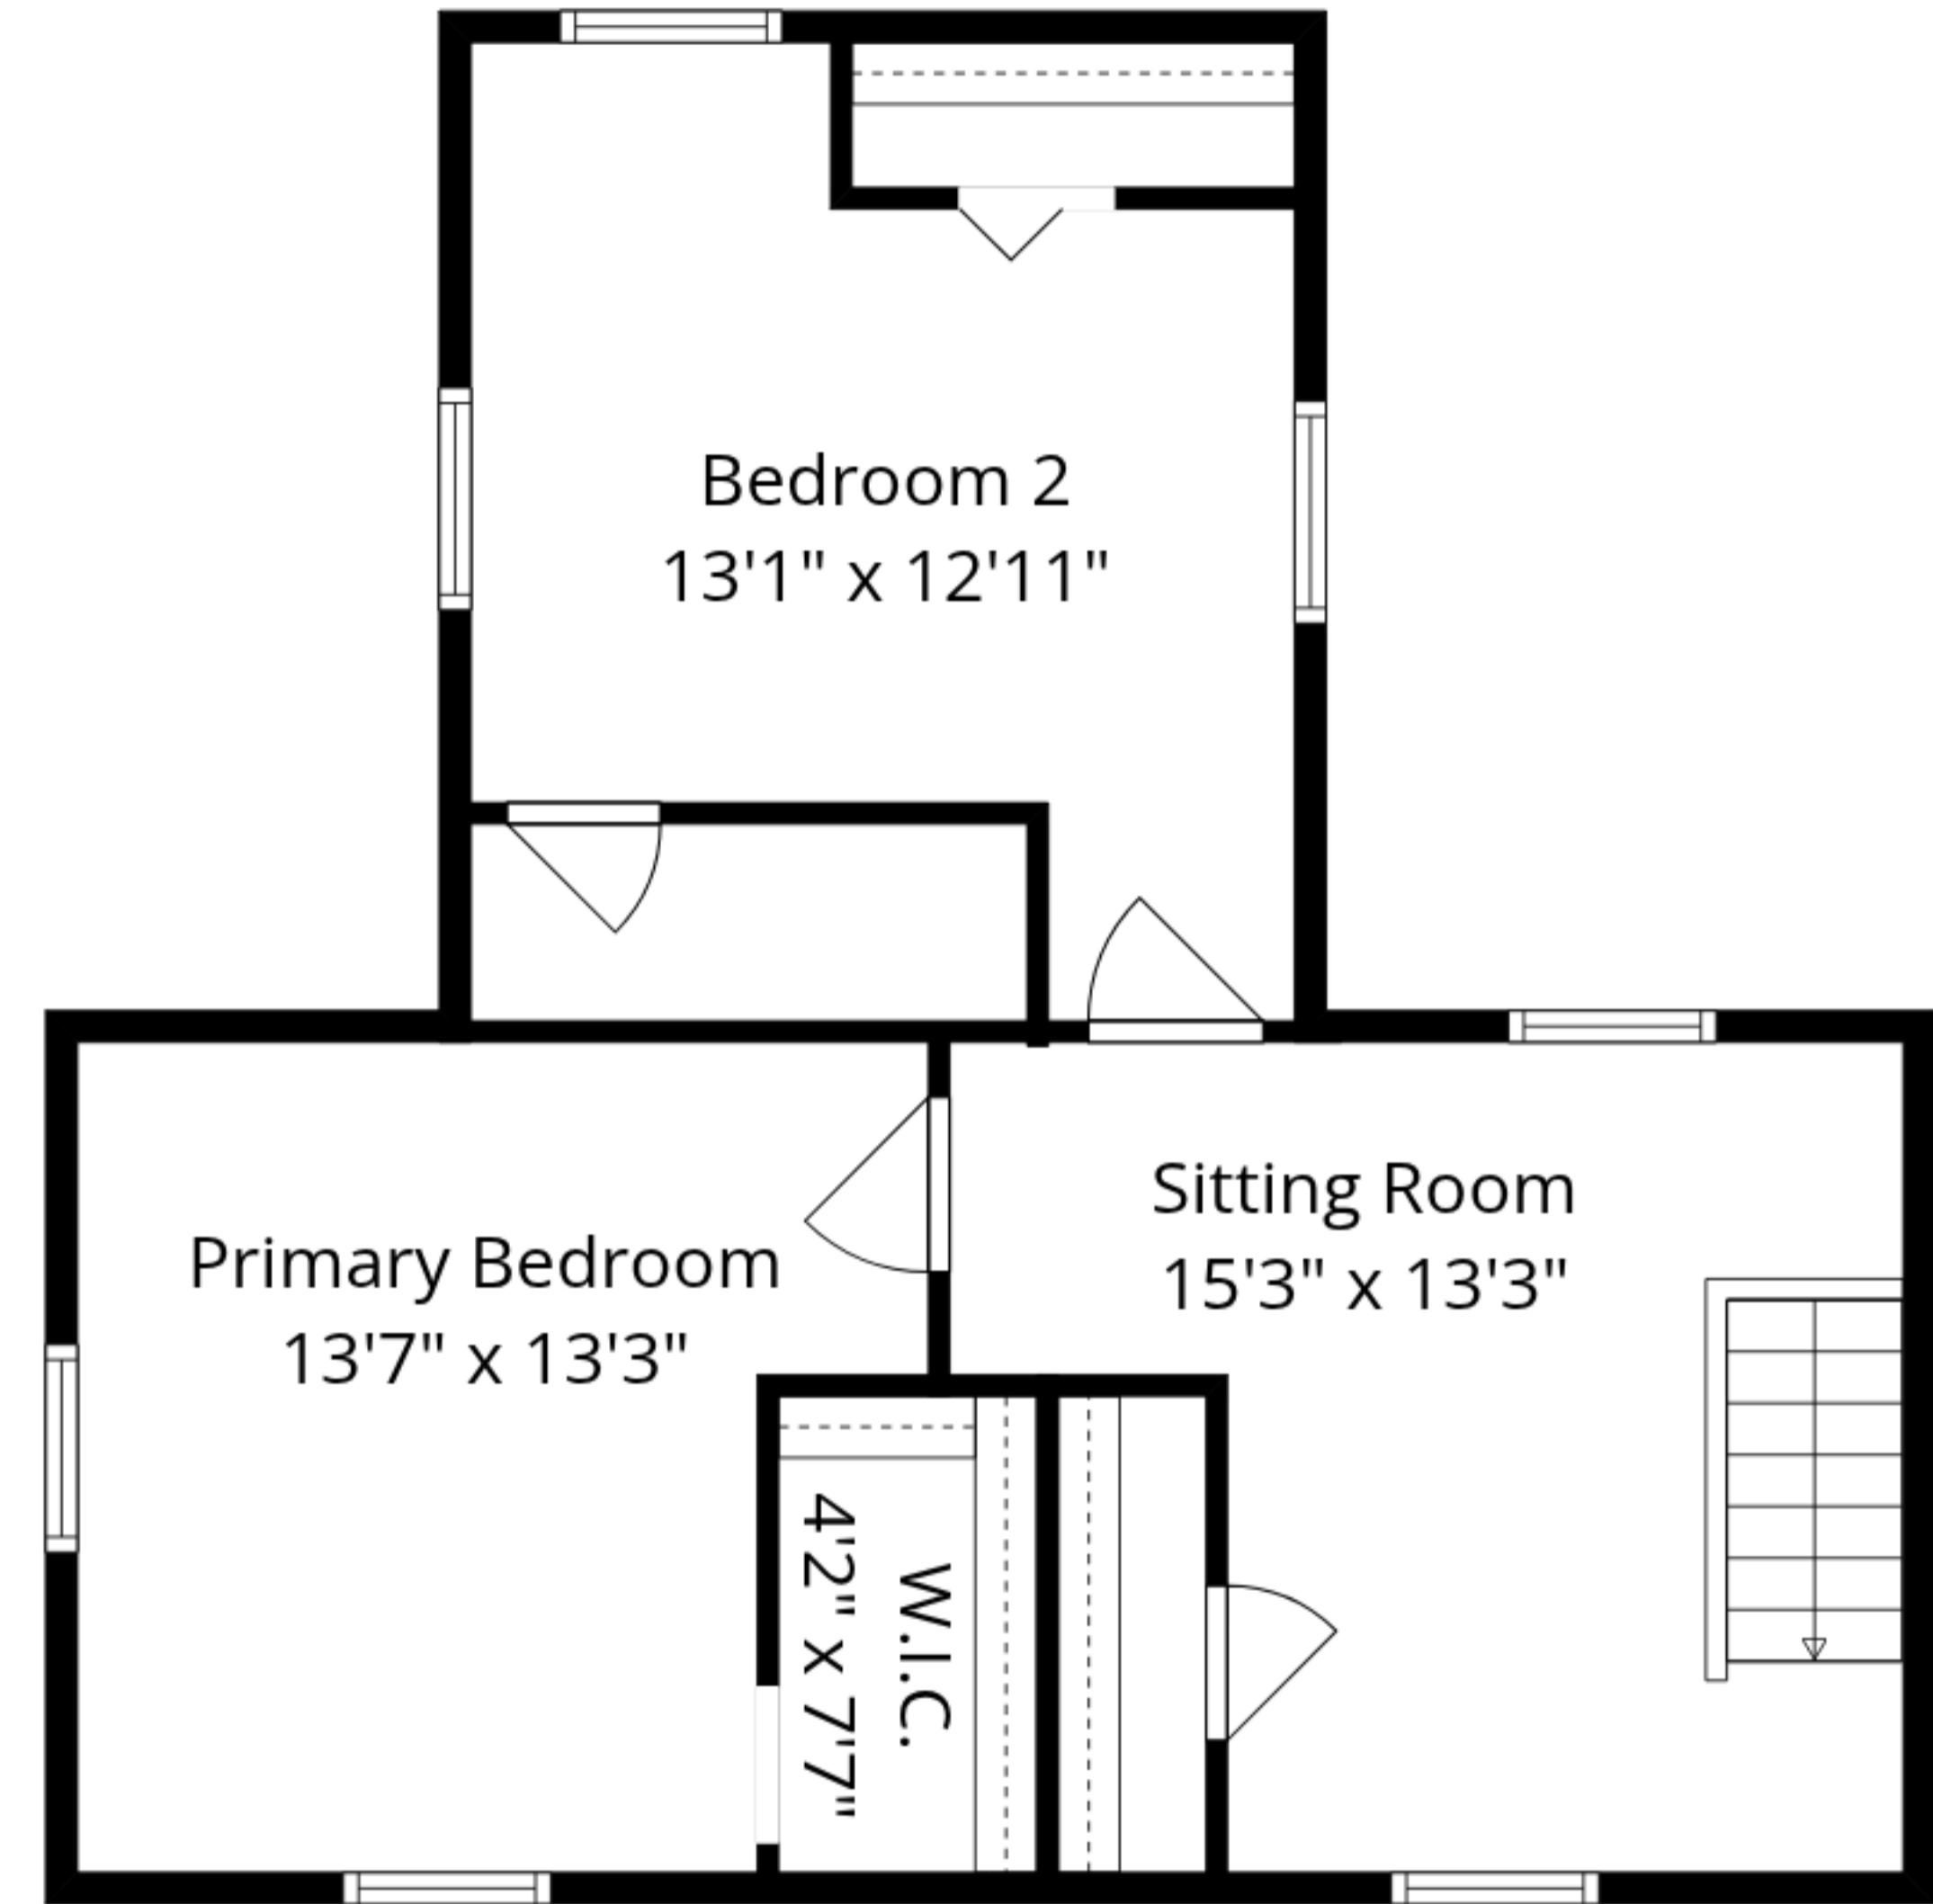

**Total GLA: 1579 sq. ft | Total: 1579 sq. ft**

Main floor: 924 sq. ft

Upper floor: 655 sq. ft

Sizes And Dimensions Are Approximate. Actual May Vary.

**Total GLA: 1579 sq. ft | Total: 1579 sq. ft**

Main floor: 924 sq. ft

Upper floor: 655 sq. ft

Sizes And Dimensions Are Approximate. Actual May Vary.

Main Floor

Upper Floor