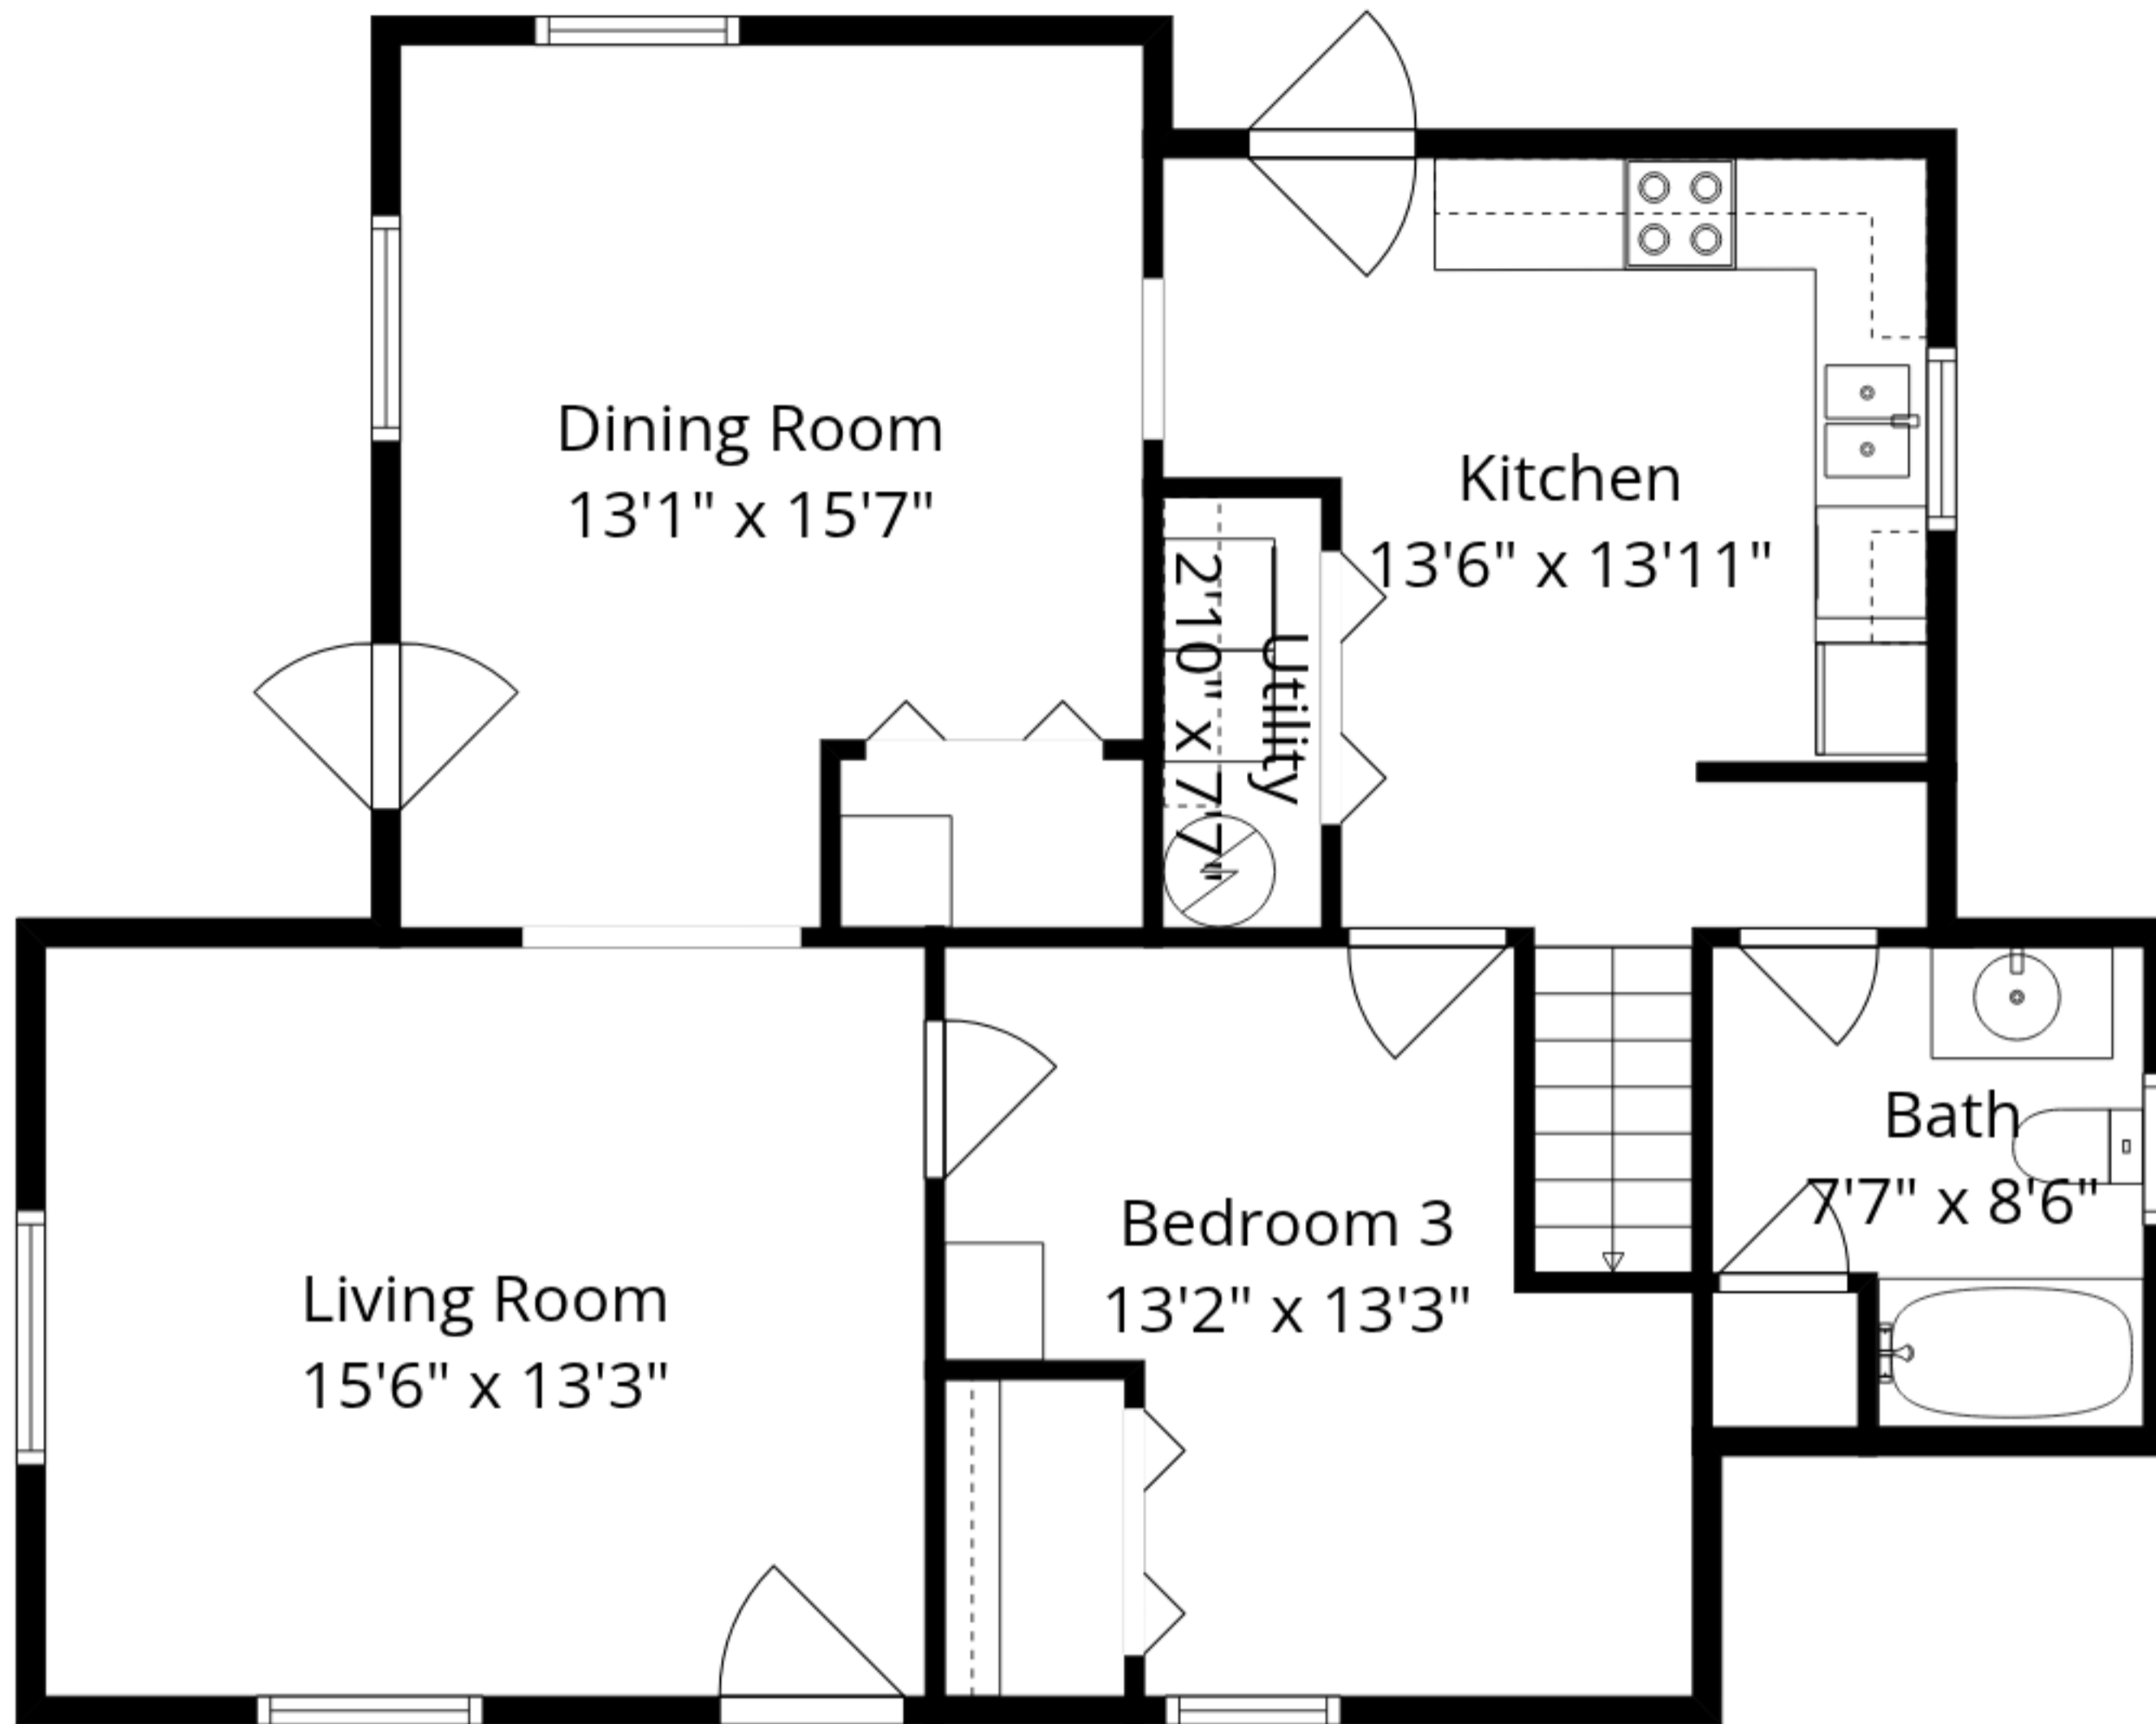

**Total GLA: 1579 sq. ft | Total: 1579 sq. ft**

Main floor: 924 sq. ft

Upper floor: 655 sq. ft

Sizes And Dimensions Are Approximate. Actual May Vary.

**Total GLA: 1579 sq. ft | Total: 1579 sq. ft**

Main floor: 924 sq. ft

Upper floor: 655 sq. ft

Sizes And Dimensions Are Approximate. Actual May Vary.

Main Floor

Upper Floor