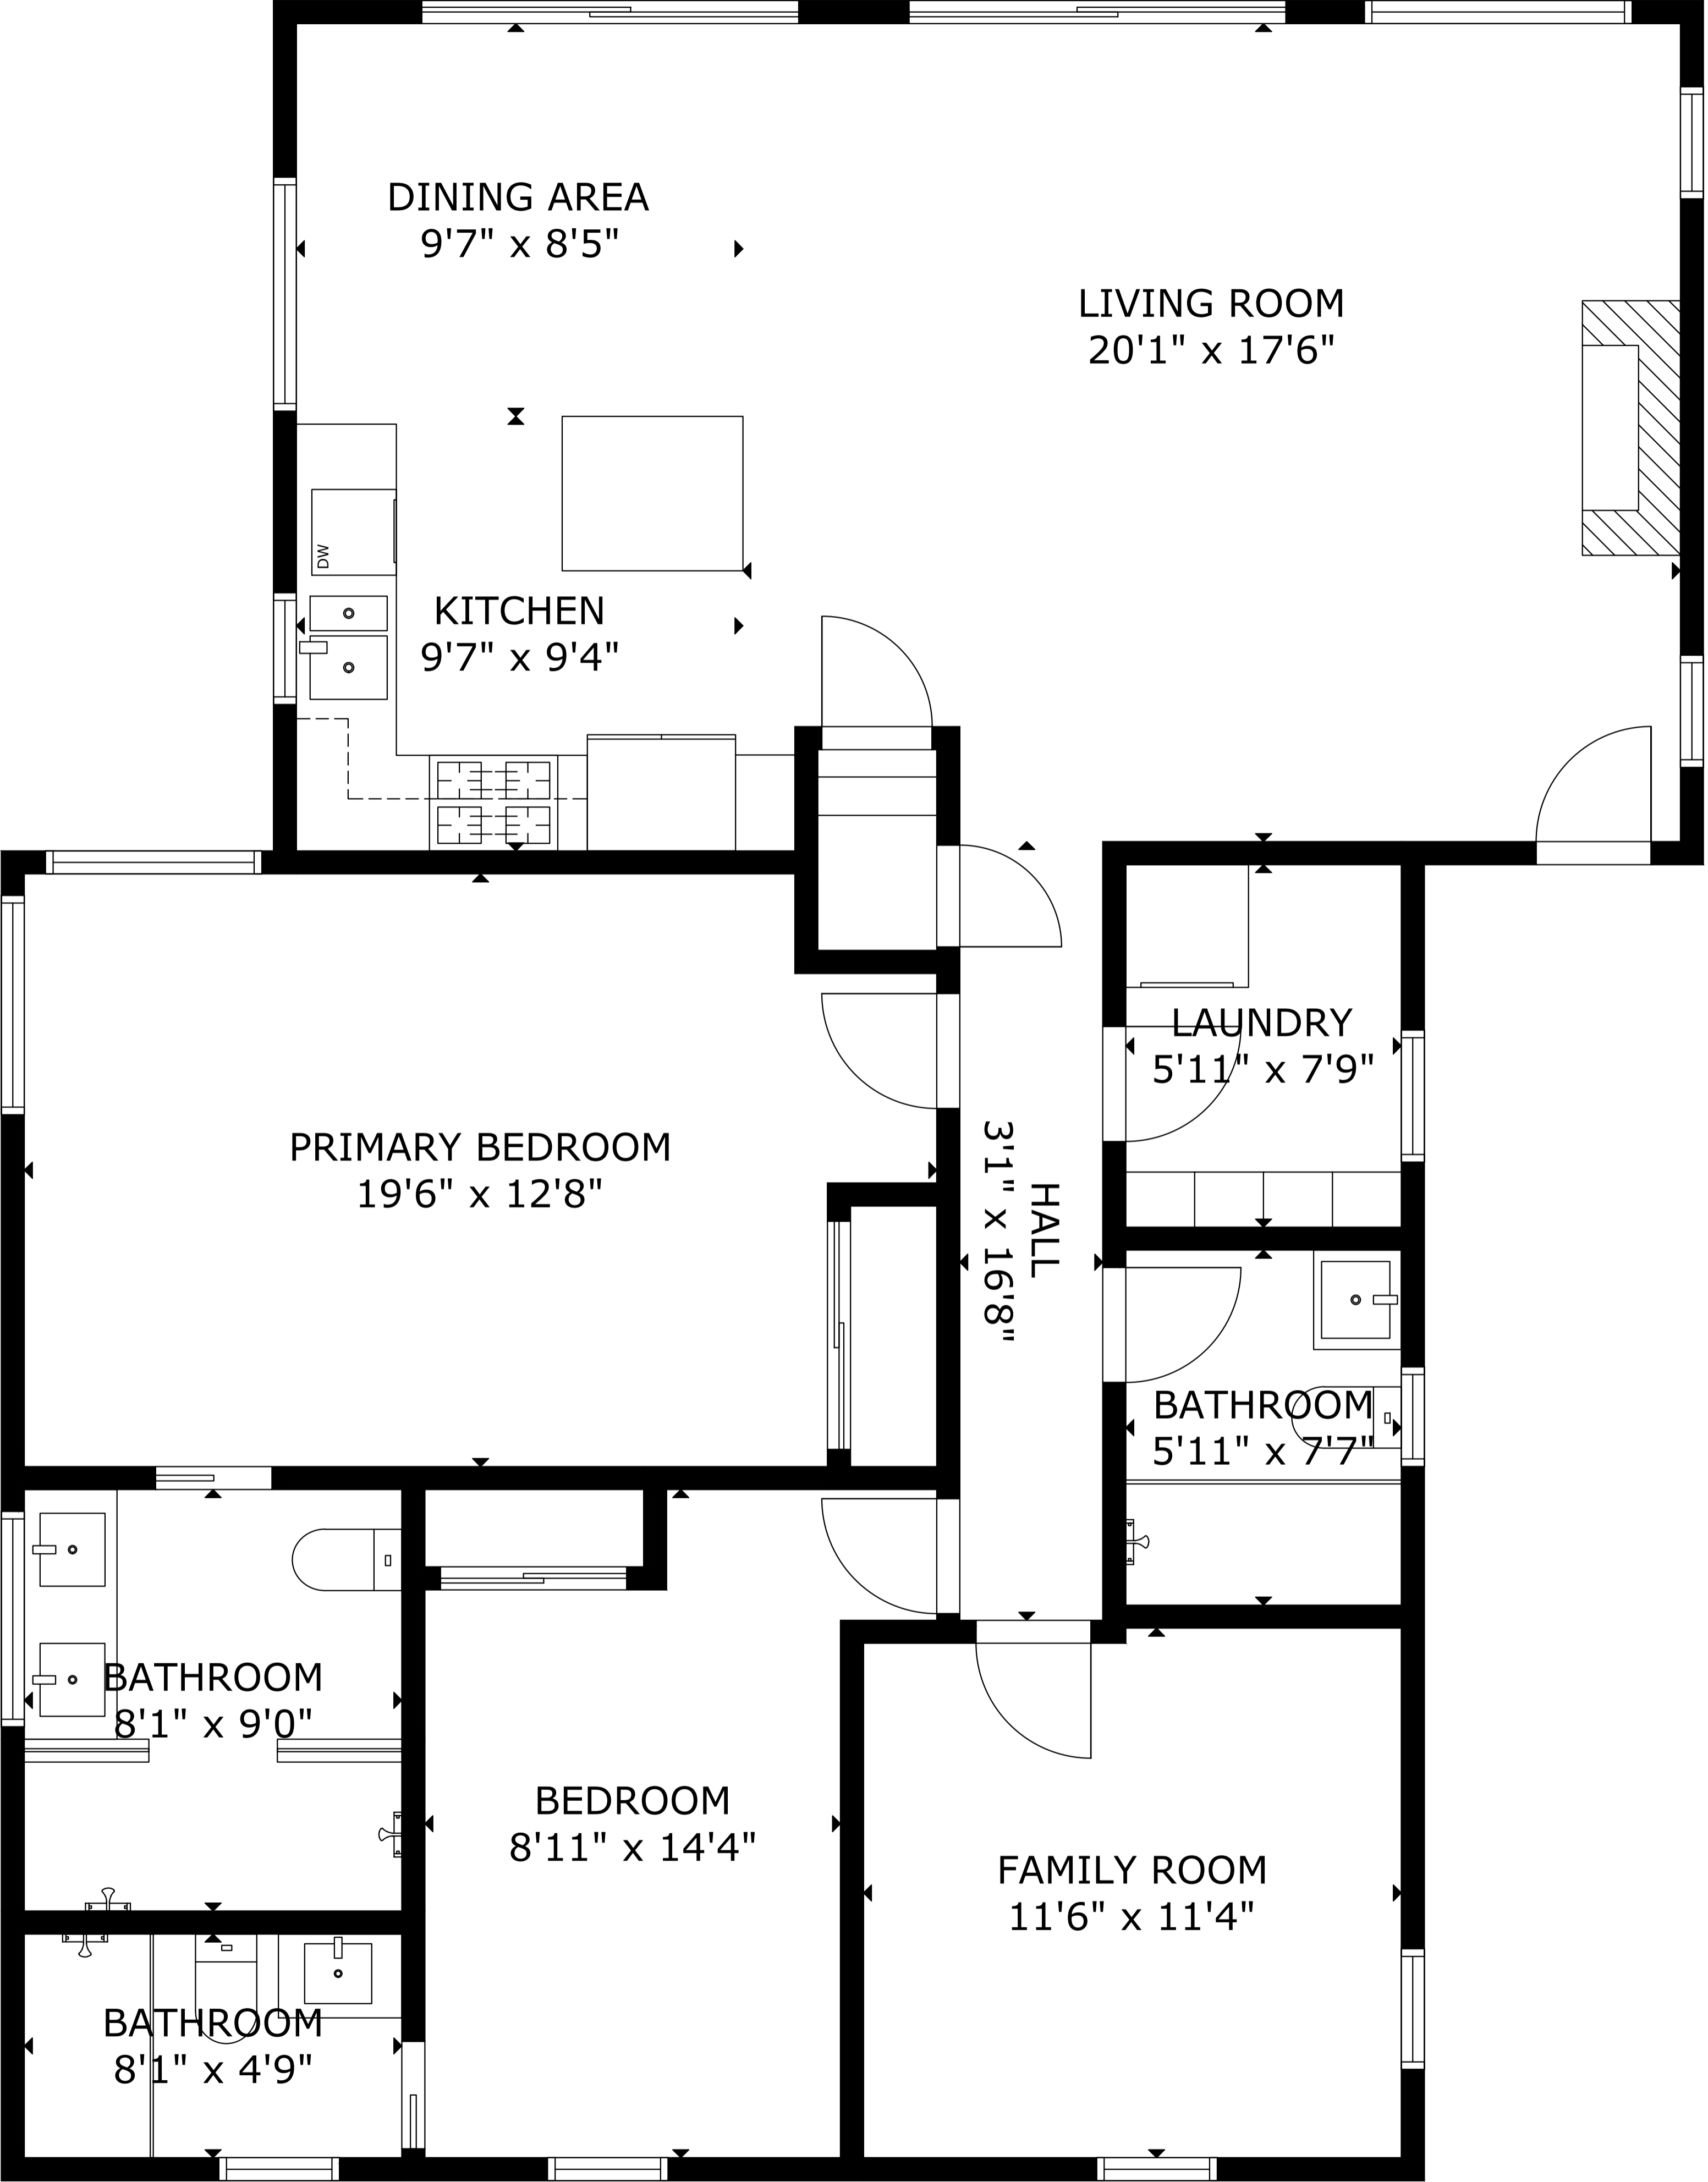

596 Shore Road Unit 2, Truro

GROSS INTERNAL AREA
TOTAL: 1,852 sq ft

FLOOR 1: 1,343 sq ft, FLOOR 2: 509 sq ft

SIZE AND DIMENSIONS ARE APPROXIMATE, ACTUAL MAY VARY