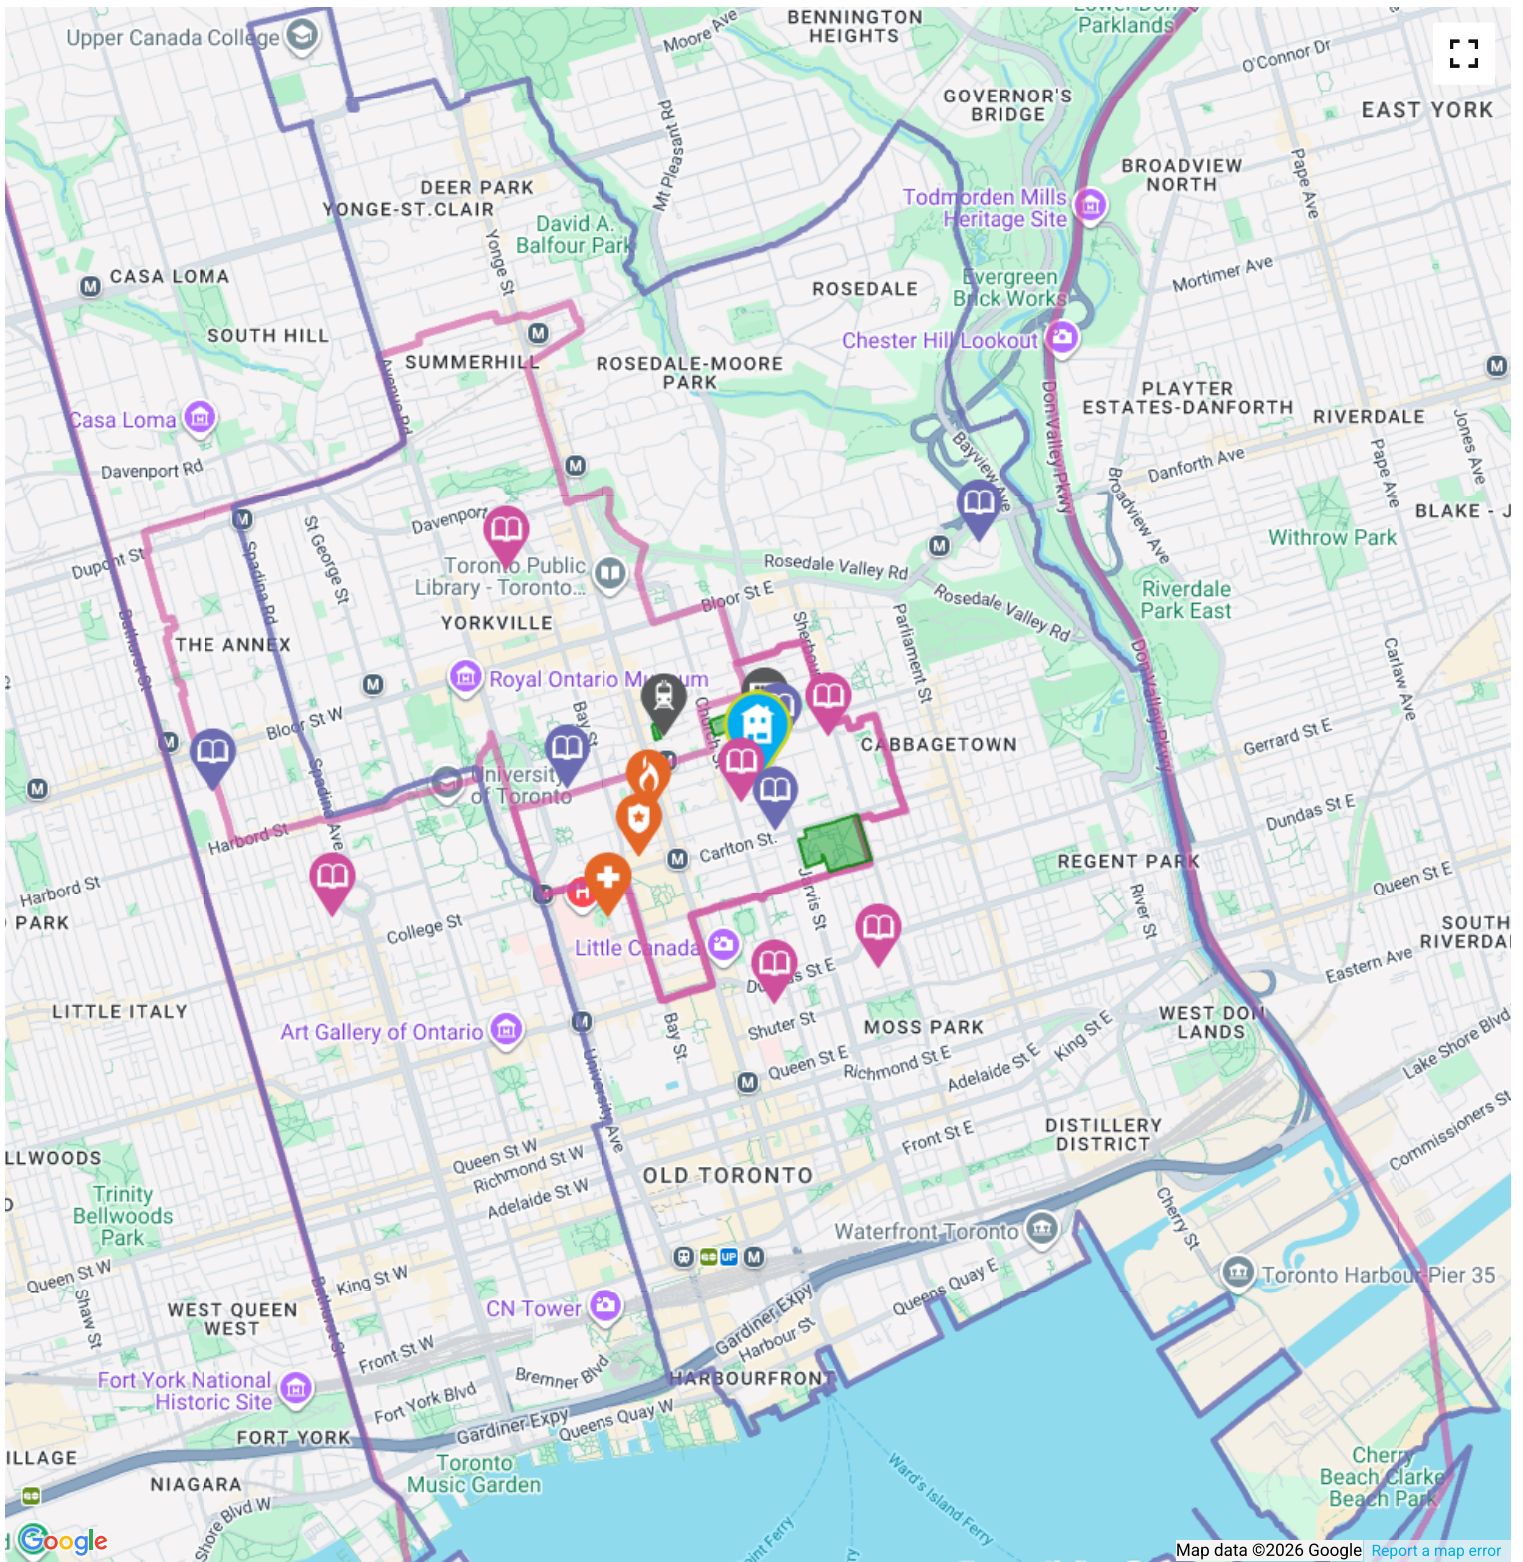

Map data ©2026 Google [Report a map error](#)

Elementary Schools

Middle Schools

High Schools

Transit

Safety

Elementary Attendance Zone

Middle Attendance Zone

High Attendance Zone

Parks

HoodQ

Disclaimer: These materials have been prepared for sj@sjphotography.co and are not intended to solicit buyers or sellers currently under contract with a brokerage. By accessing this information you have agreed to our terms of service, which are hereby incorporated by reference. This information may contain errors and omissions. You are not permitted to rely on the contents of this information and must take steps to independently verify its contents with the appropriate authorities (school boards, governments etc.). As a recipient of this information, you agree not to hold us, our licensors or the owners of the information liable for any damages, howsoever caused.