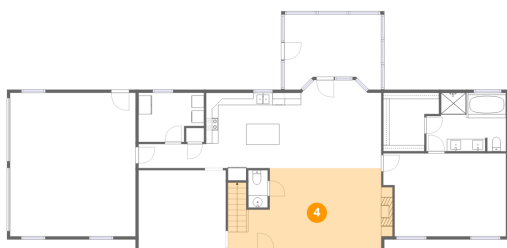

4 Floor 1 - Living Room

Dimensions: 26'8" x 13'2"
Area: 309 sq. ft
Counted as living area: Yes

Heated: Yes
Finished: Yes
Enclosed: Yes
Contiguous: Yes
Permitted: Yes
Wet space: No
Addition: No
Conversion: No