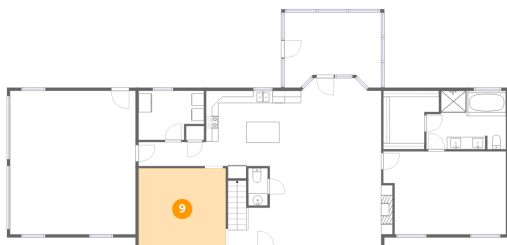

1907 Carleton Drive, Wooded Acres, Salem, Roanoke County, Virginia, United States, 24153

9 Floor 1 - Dining Area

Dimensions: 14'2" x 12'10"
Area: 181 sq. ft
Counted as living area: Yes

Heated: Yes
Finished: Yes
Enclosed: Yes
Contiguous: Yes
Permitted: Yes
Wet space: No
Addition: No
Conversion: No