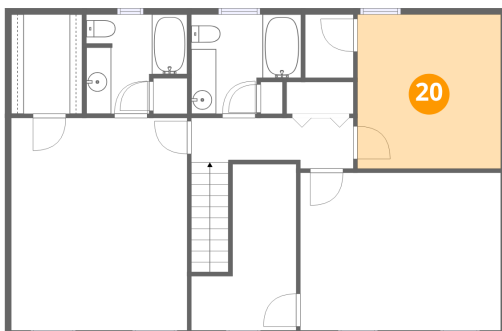

19 Floor 2 - W.I.C.

Dimensions: 3'10" x 5'1"
Area: 20 sq. ft
Counted as living area: Yes

Heated: Yes
Finished: Yes
Enclosed: Yes
Contiguous: Yes
Permitted: Yes
Wet space: No
Addition: No
Conversion: No

20 Floor 2 - Bedroom