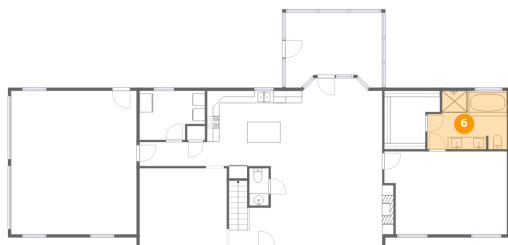

6 Floor 1 - Primary Bath

Dimensions: 12'11" x 9'6"
Area: 112 sq. ft
Counted as living area: Yes

Heated: Yes
Finished: Yes
Enclosed: Yes
Contiguous: Yes
Permitted: Yes
Wet space: Yes
Addition: No
Conversion: No