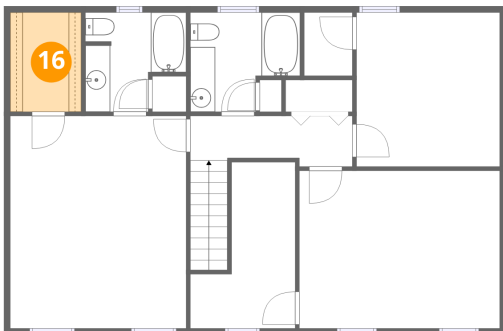

16 Floor 2 - W.I.C.

Dimensions: 5'8" x 8'0"
Area: 45 sq. ft
Counted as living area: Yes

Heated: Yes
Finished: Yes
Enclosed: Yes
Contiguous: Yes
Permitted: Yes
Wet space: No
Addition: No
Conversion: No