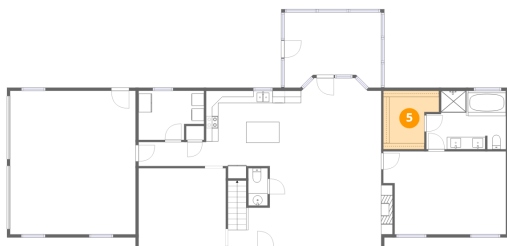

5 Floor 1 - W.I.C.

Dimensions: 9'0" x 9'6"
Area: 71 sq. ft
Counted as living area: Yes

Heated: Yes
Finished: Yes
Enclosed: Yes
Contiguous: Yes
Permitted: Yes
Wet space: No
Addition: No
Conversion: No