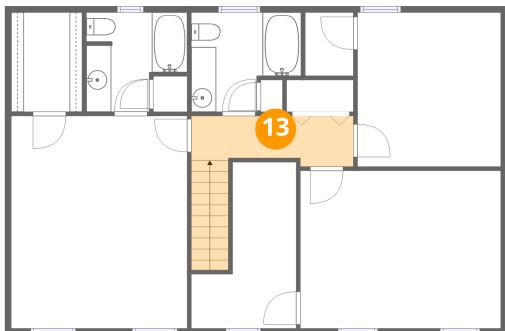

13 Floor 2 - Hall

Dimensions: 13'0" x 3'7"
Area: 74 sq. ft
Counted as living area: Yes

Heated: Yes
Finished: Yes
Enclosed: Yes
Contiguous: Yes
Permitted: Yes
Wet space: No
Addition: No
Conversion: No