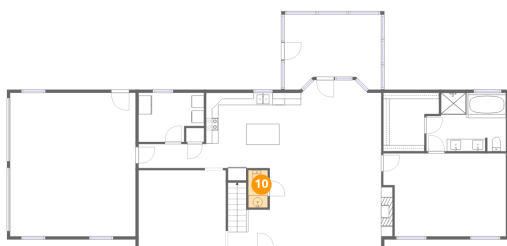

10 Floor 1 - Bath

Dimensions: 3'2" x 6'1"
Area: 19 sq. ft
Counted as living area: Yes

Heated: Yes
Finished: Yes
Enclosed: Yes
Contiguous: Yes
Permitted: Yes
Wet space: Yes
Addition: No
Conversion: No