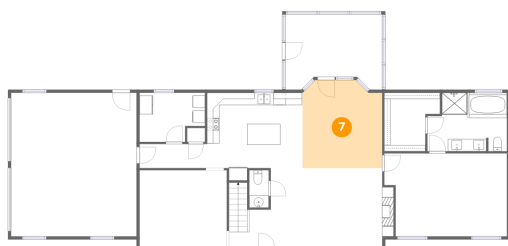

5 Floor 1 - W.I.C.

Dimensions: 9'0" x 9'6"
Area: 71 sq. ft
Counted as living area: Yes

Heated: Yes
Finished: Yes
Enclosed: Yes
Contiguous: Yes
Permitted: Yes
Wet space: No
Addition: No
Conversion: No

6 Floor 1 - Primary Bath

Dimensions: 12'11" x 9'6"
Area: 112 sq. ft
Counted as living area: Yes

Heated: Yes
Finished: Yes
Enclosed: Yes
Contiguous: Yes
Permitted: Yes
Wet space: Yes
Addition: No
Conversion: No

7 Floor 1 - Breakfast Nook