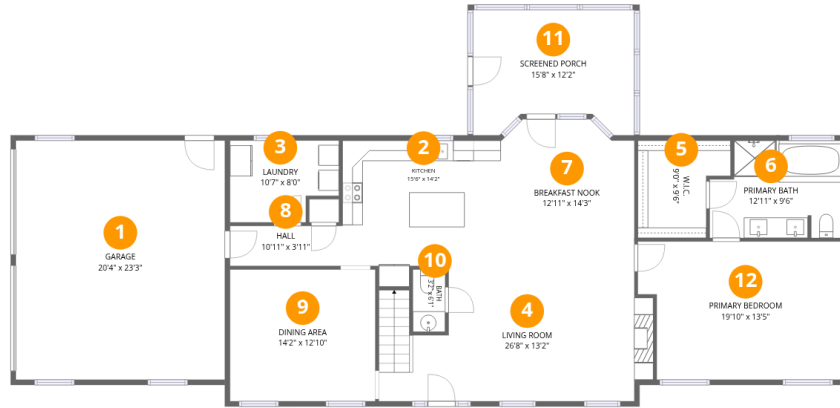

Home data report

1907 Carleton Drive, Wooded Acres, Salem, Roanoke County, Virginia, United States, 24153

Room dimensions

Floor 1

Total:1485sqft Excluded: 646sqft

#		Dimensions	sqft	Counted as living area
1	Garage	20'4" x 23'3"	473 sq. ft	No
2	Kitchen	15'6" x 14'2"	195 sq. ft	Yes
3	Laundry	10'7" x 8'0"	76 sq. ft	Yes
4	Living Room	26'8" x 13'2"	309 sq. ft	Yes
5	W.I.C.	9'0" x 9'6"	71 sq. ft	Yes
6	Primary Bath	12'11" x 9'6"	112 sq. ft	Yes
7	Breakfast Nook	12'11" x 14'3"	175 sq. ft	Yes
8	Hall	10'11" x 3'11"	43 sq. ft	Yes
9	Dining Area	14'2" x 12'10"	181 sq. ft	Yes
10	Bath	3'2" x 6'1"	19 sq. ft	Yes
11	Screened Porch	15'8" x 12'2"	173 sq. ft	No

9 Floor 1 - Dining Area

Dimensions: 14'2" x 12'10"
Area: 181 sq. ft
Counted as living area: Yes

Heated: Yes
Finished: Yes
Enclosed: Yes
Contiguous: Yes
Permitted: Yes
Wet space: No
Addition: No
Conversion: No