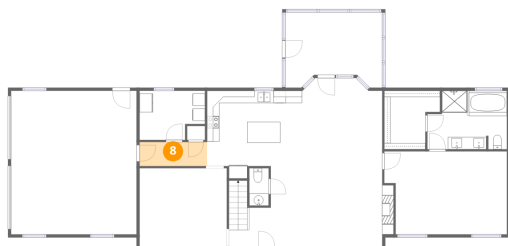

8 Floor 1 - Hall

Dimensions: 10'11" x 3'11"
Area: 43 sq. ft
Counted as living area: Yes

Heated: Yes
Finished: Yes
Enclosed: Yes
Contiguous: Yes
Permitted: Yes
Wet space: No
Addition: No
Conversion: No