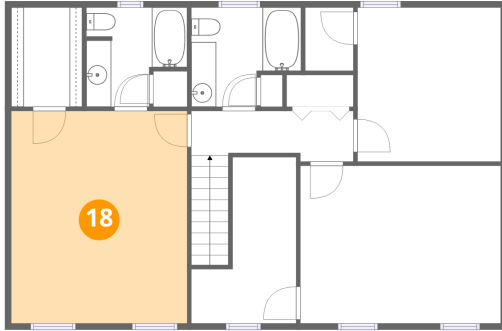

1907 Carleton Drive, Wooded Acres, Salem, Roanoke County, Virginia, United States, 24153

18 Floor 2 - Bedroom

Dimensions: 14'2" x 17'1"
Area: 241 sq. ft
Counted as living area: Yes

Heated: Yes
Finished: Yes
Enclosed: Yes
Contiguous: Yes
Permitted: Yes
Wet space: No
Addition: No
Conversion: No