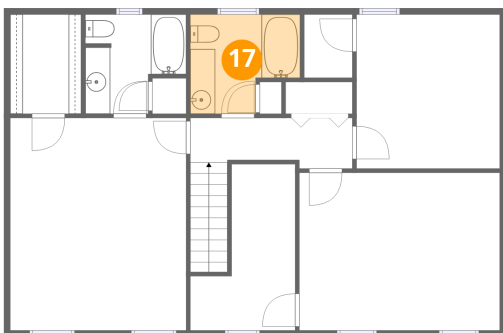

17 Floor 2 - Bath

Dimensions: 8'10" x 8'0"
Area: 60 sq. ft
Counted as living area: Yes

Heated: Yes
Finished: Yes
Enclosed: Yes
Contiguous: Yes
Permitted: Yes
Wet space: Yes
Addition: No
Conversion: No