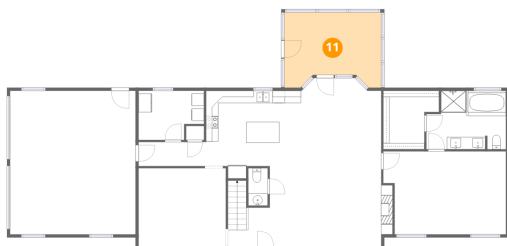

11 Floor 1 - Screened Porch

Dimensions: 15'8" x 12'2"
Area: 173 sq. ft
Counted as living area: No

Heated: No
Finished: No
Enclosed: No
Contiguous: Yes
Permitted: Yes
Wet space: No
Addition: No
Conversion: No