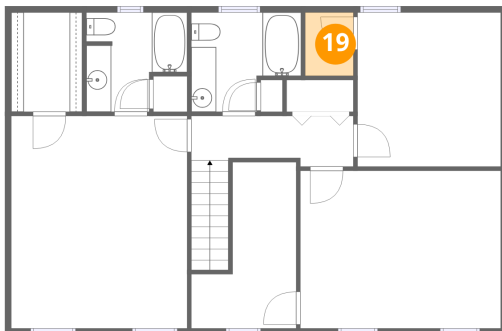

19 Floor 2 - W.I.C.

Dimensions: 3'10" x 5'1"
Area: 20 sq. ft
Counted as living area: Yes

Heated: Yes
Finished: Yes
Enclosed: Yes
Contiguous: Yes
Permitted: Yes
Wet space: No
Addition: No
Conversion: No