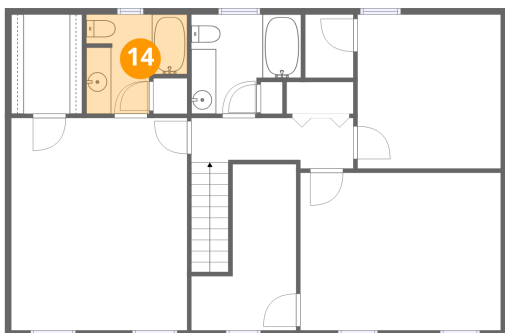

14 Floor 2 - Bath

Dimensions: 8'1" x 8'0"
Area: 54 sq. ft
Counted as living area: Yes

Heated: Yes
Finished: Yes
Enclosed: Yes
Contiguous: Yes
Permitted: Yes
Wet space: Yes
Addition: No
Conversion: No