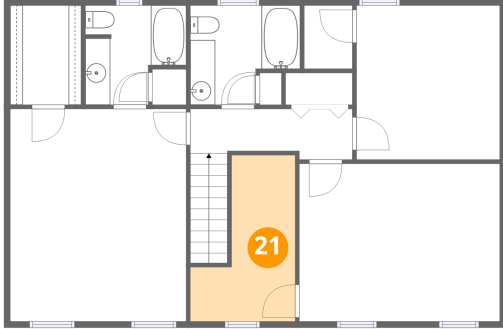

Home data report

1907 Carleton Drive, Wooded Acres, Salem, Roanoke County,
Virginia, United States, 24153

21 Floor 2 - W.I.C.

Dimensions: 8'5" x 13'4"
Area: 83 sq. ft
Counted as living area: Yes

Heated: Yes
Finished: Yes
Enclosed: Yes
Contiguous: Yes
Permitted: Yes
Wet space: No
Addition: No
Conversion: No