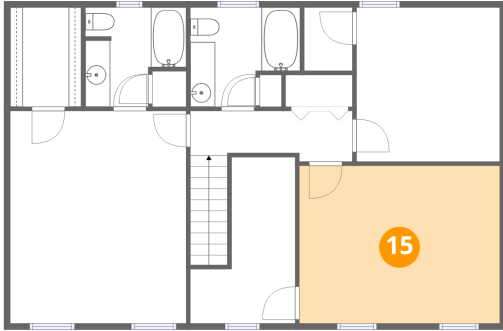

1907 Carleton Drive, Wooded Acres, Salem, Roanoke County, Virginia, United States, 24153

15 Floor 2 - Bedroom

Dimensions: 16'1" x 12'8"
Area: 204 sq. ft
Counted as living area: Yes

Heated: Yes
Finished: Yes
Enclosed: Yes
Contiguous: Yes
Permitted: Yes
Wet space: No
Addition: No
Conversion: No