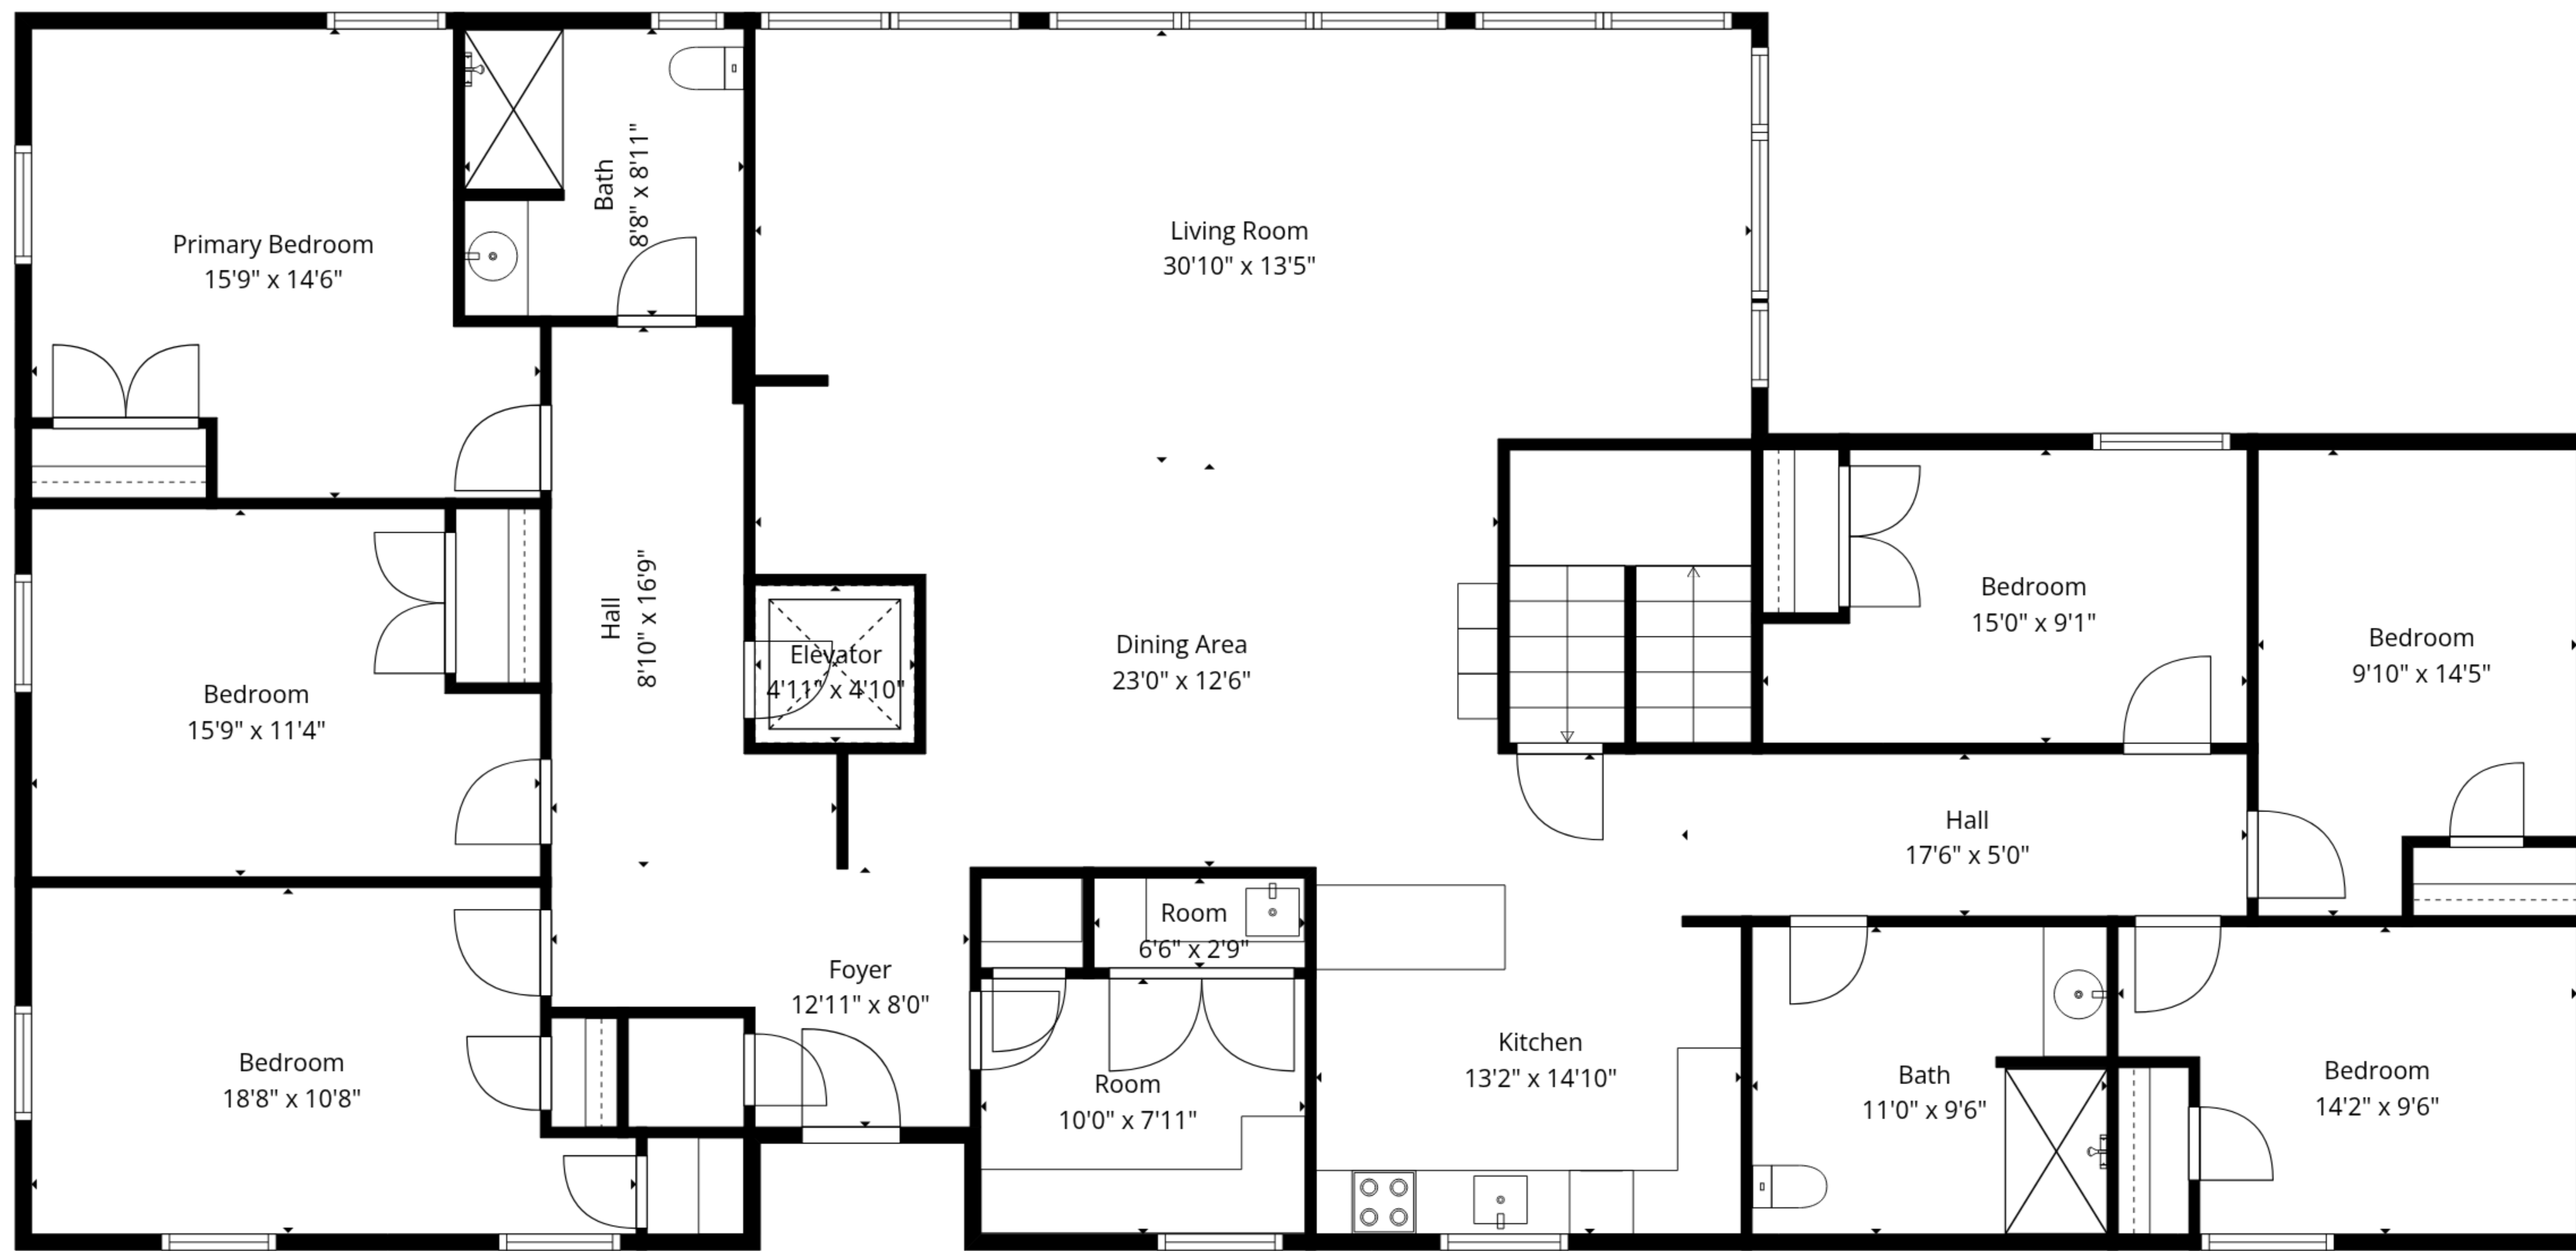

TOTAL: 4317 sq. ft

1st floor: 1762 sq. ft, 2nd floor: 2555 sq. ft

EXCLUDED AREAS: UTILITY: 254 sq. ft, GARAGE: 574 sq. ft, ELEVATOR: 48 sq. ft,

PATIO: 241 sq. ft, WALLS: 261 sq. ft

TOTAL: 4317 sq. ft

1st floor: 1762 sq. ft, 2nd floor: 2555 sq. ft

EXCLUDED AREAS: UTILITY: 254 sq. ft, GARAGE: 574 sq. ft, ELEVATOR: 48 sq. ft,

PATIO: 241 sq. ft, WALLS: 261 sq. ft

2nd Floor

1st Floor

TOTAL: 4317 sq. ft

1st floor: 1762 sq. ft, 2nd floor: 2555 sq. ft

EXCLUDED AREAS: UTILITY: 254 sq. ft, GARAGE: 574 sq. ft, ELEVATOR: 48 sq. ft,
 PATIO: 241 sq. ft, WALLS: 261 sq. ft