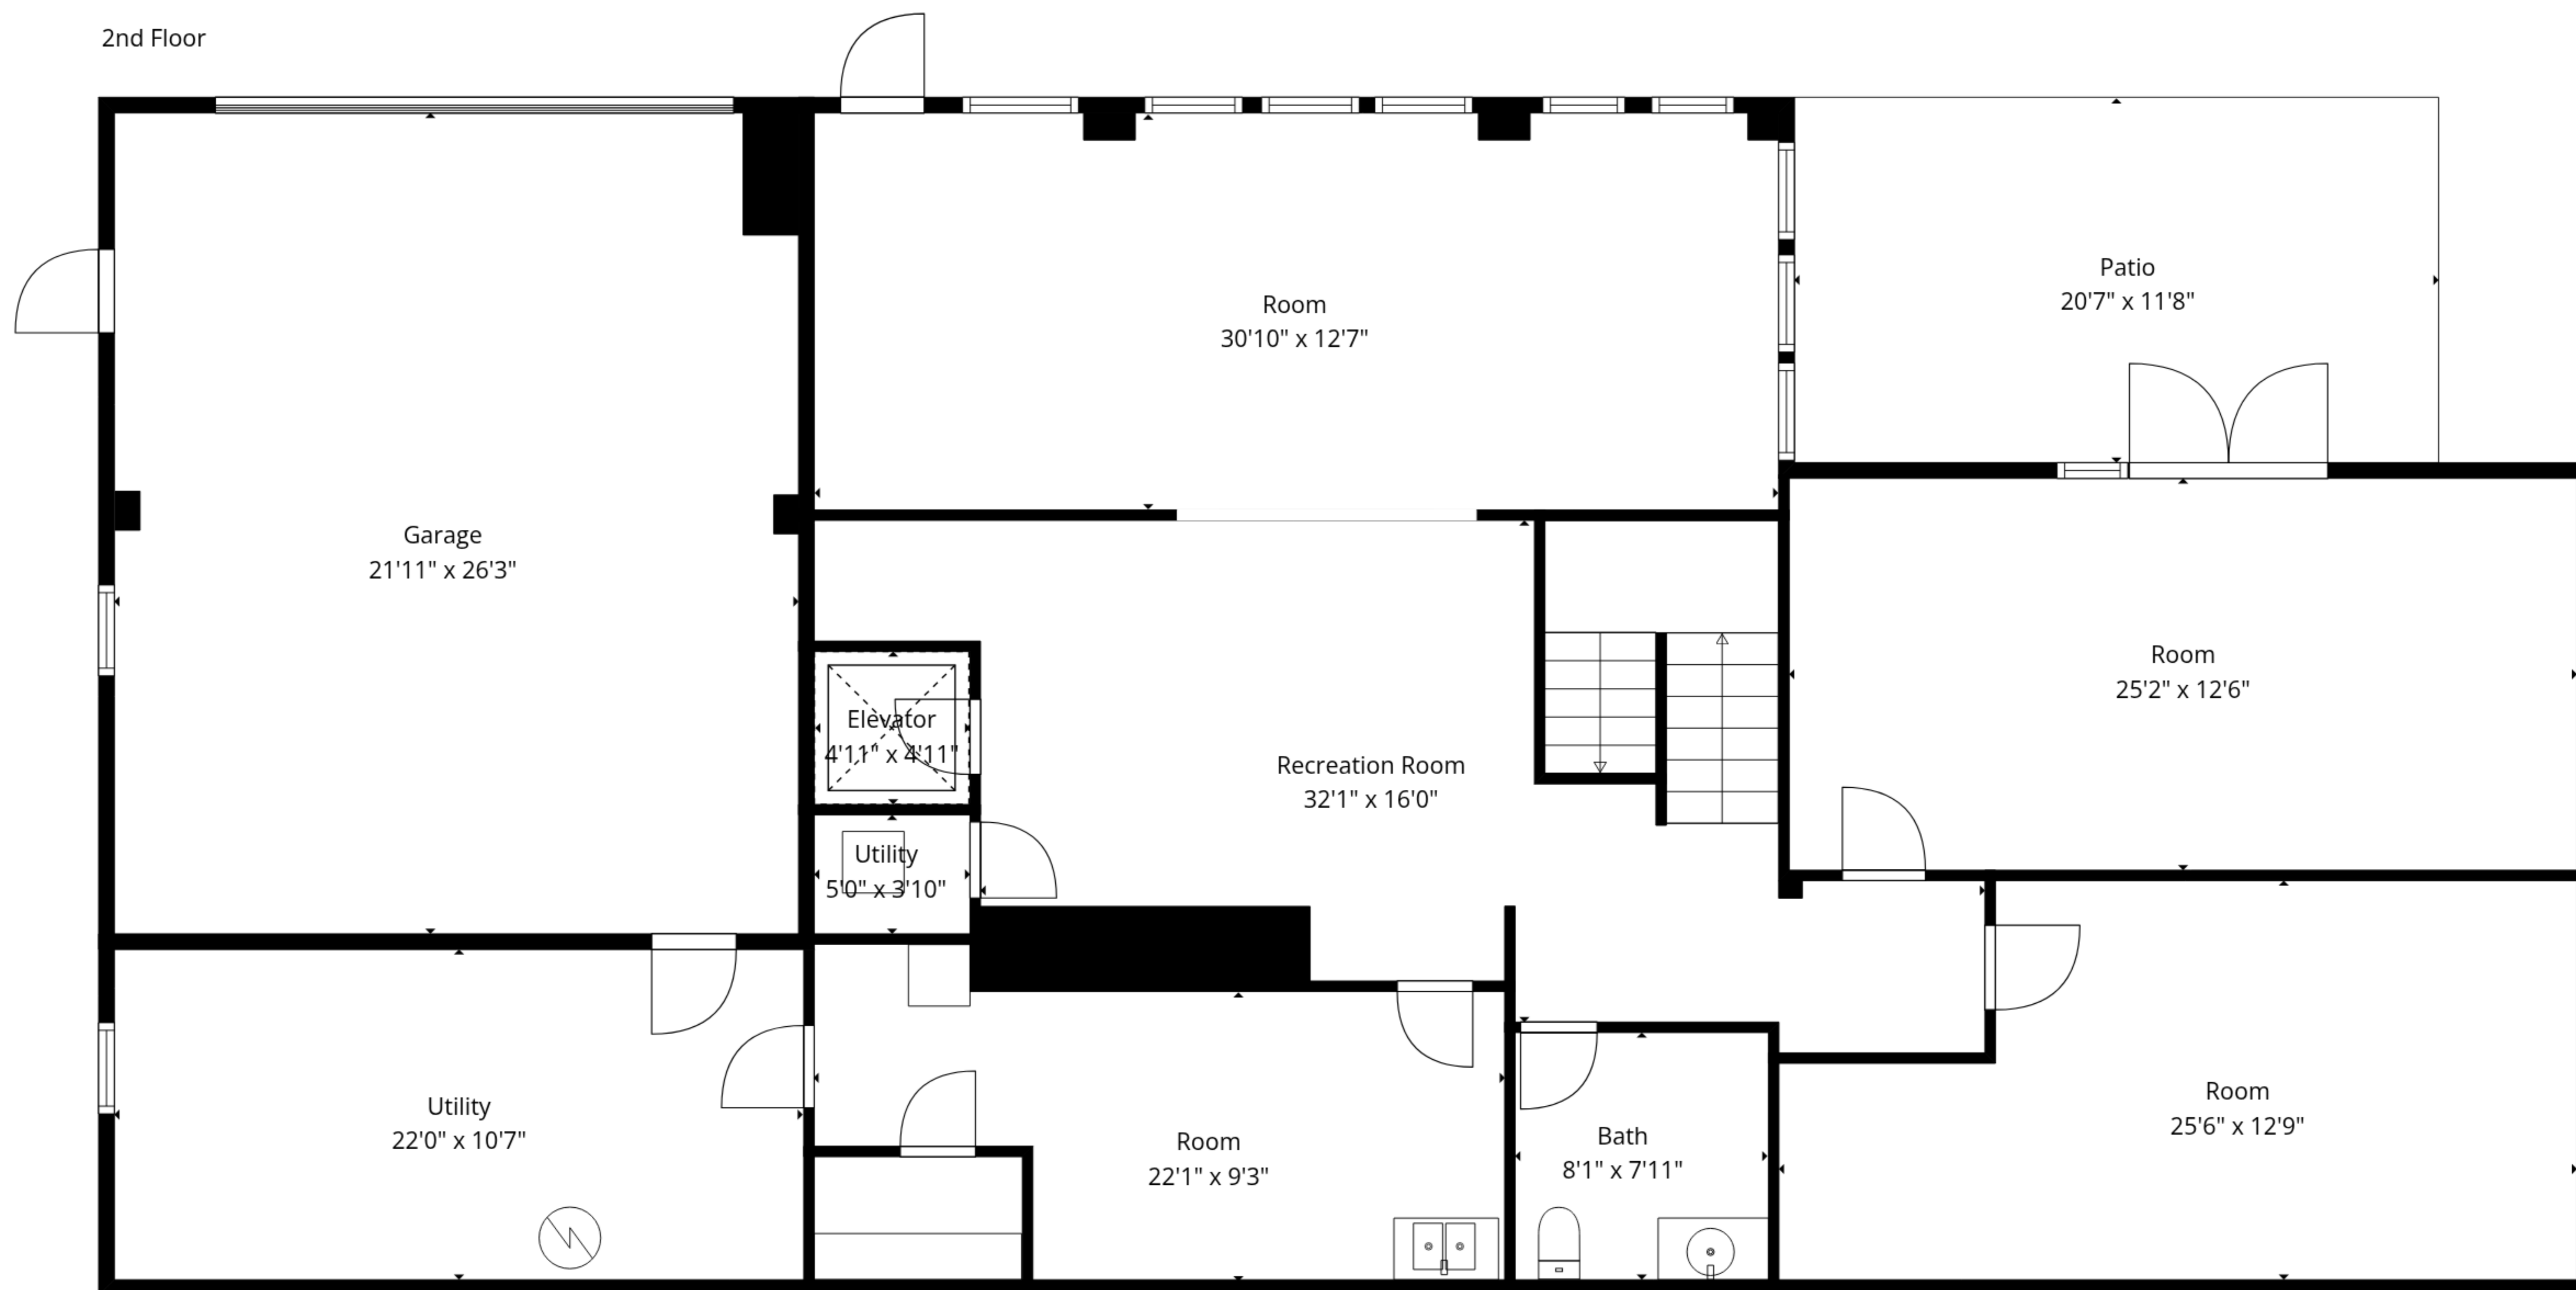

TOTAL: 4317 sq. ft

1st floor: 1762 sq. ft, 2nd floor: 2555 sq. ft

EXCLUDED AREAS: UTILITY: 254 sq. ft, GARAGE: 574 sq. ft, ELEVATOR: 48 sq. ft,

PATIO: 241 sq. ft, WALLS: 261 sq. ft

TOTAL: 4317 sq. ft

1st floor: 1762 sq. ft, 2nd floor: 2555 sq. ft

EXCLUDED AREAS: UTILITY: 254 sq. ft, GARAGE: 574 sq. ft, ELEVATOR: 48 sq. ft,

PATIO: 241 sq. ft, WALLS: 261 sq. ft

2nd Floor

1st Floor

TOTAL: 4317 sq. ft

1st floor: 1762 sq. ft, 2nd floor: 2555 sq. ft

EXCLUDED AREAS: UTILITY: 254 sq. ft, GARAGE: 574 sq. ft, ELEVATOR: 48 sq. ft,
 PATIO: 241 sq. ft, WALLS: 261 sq. ft