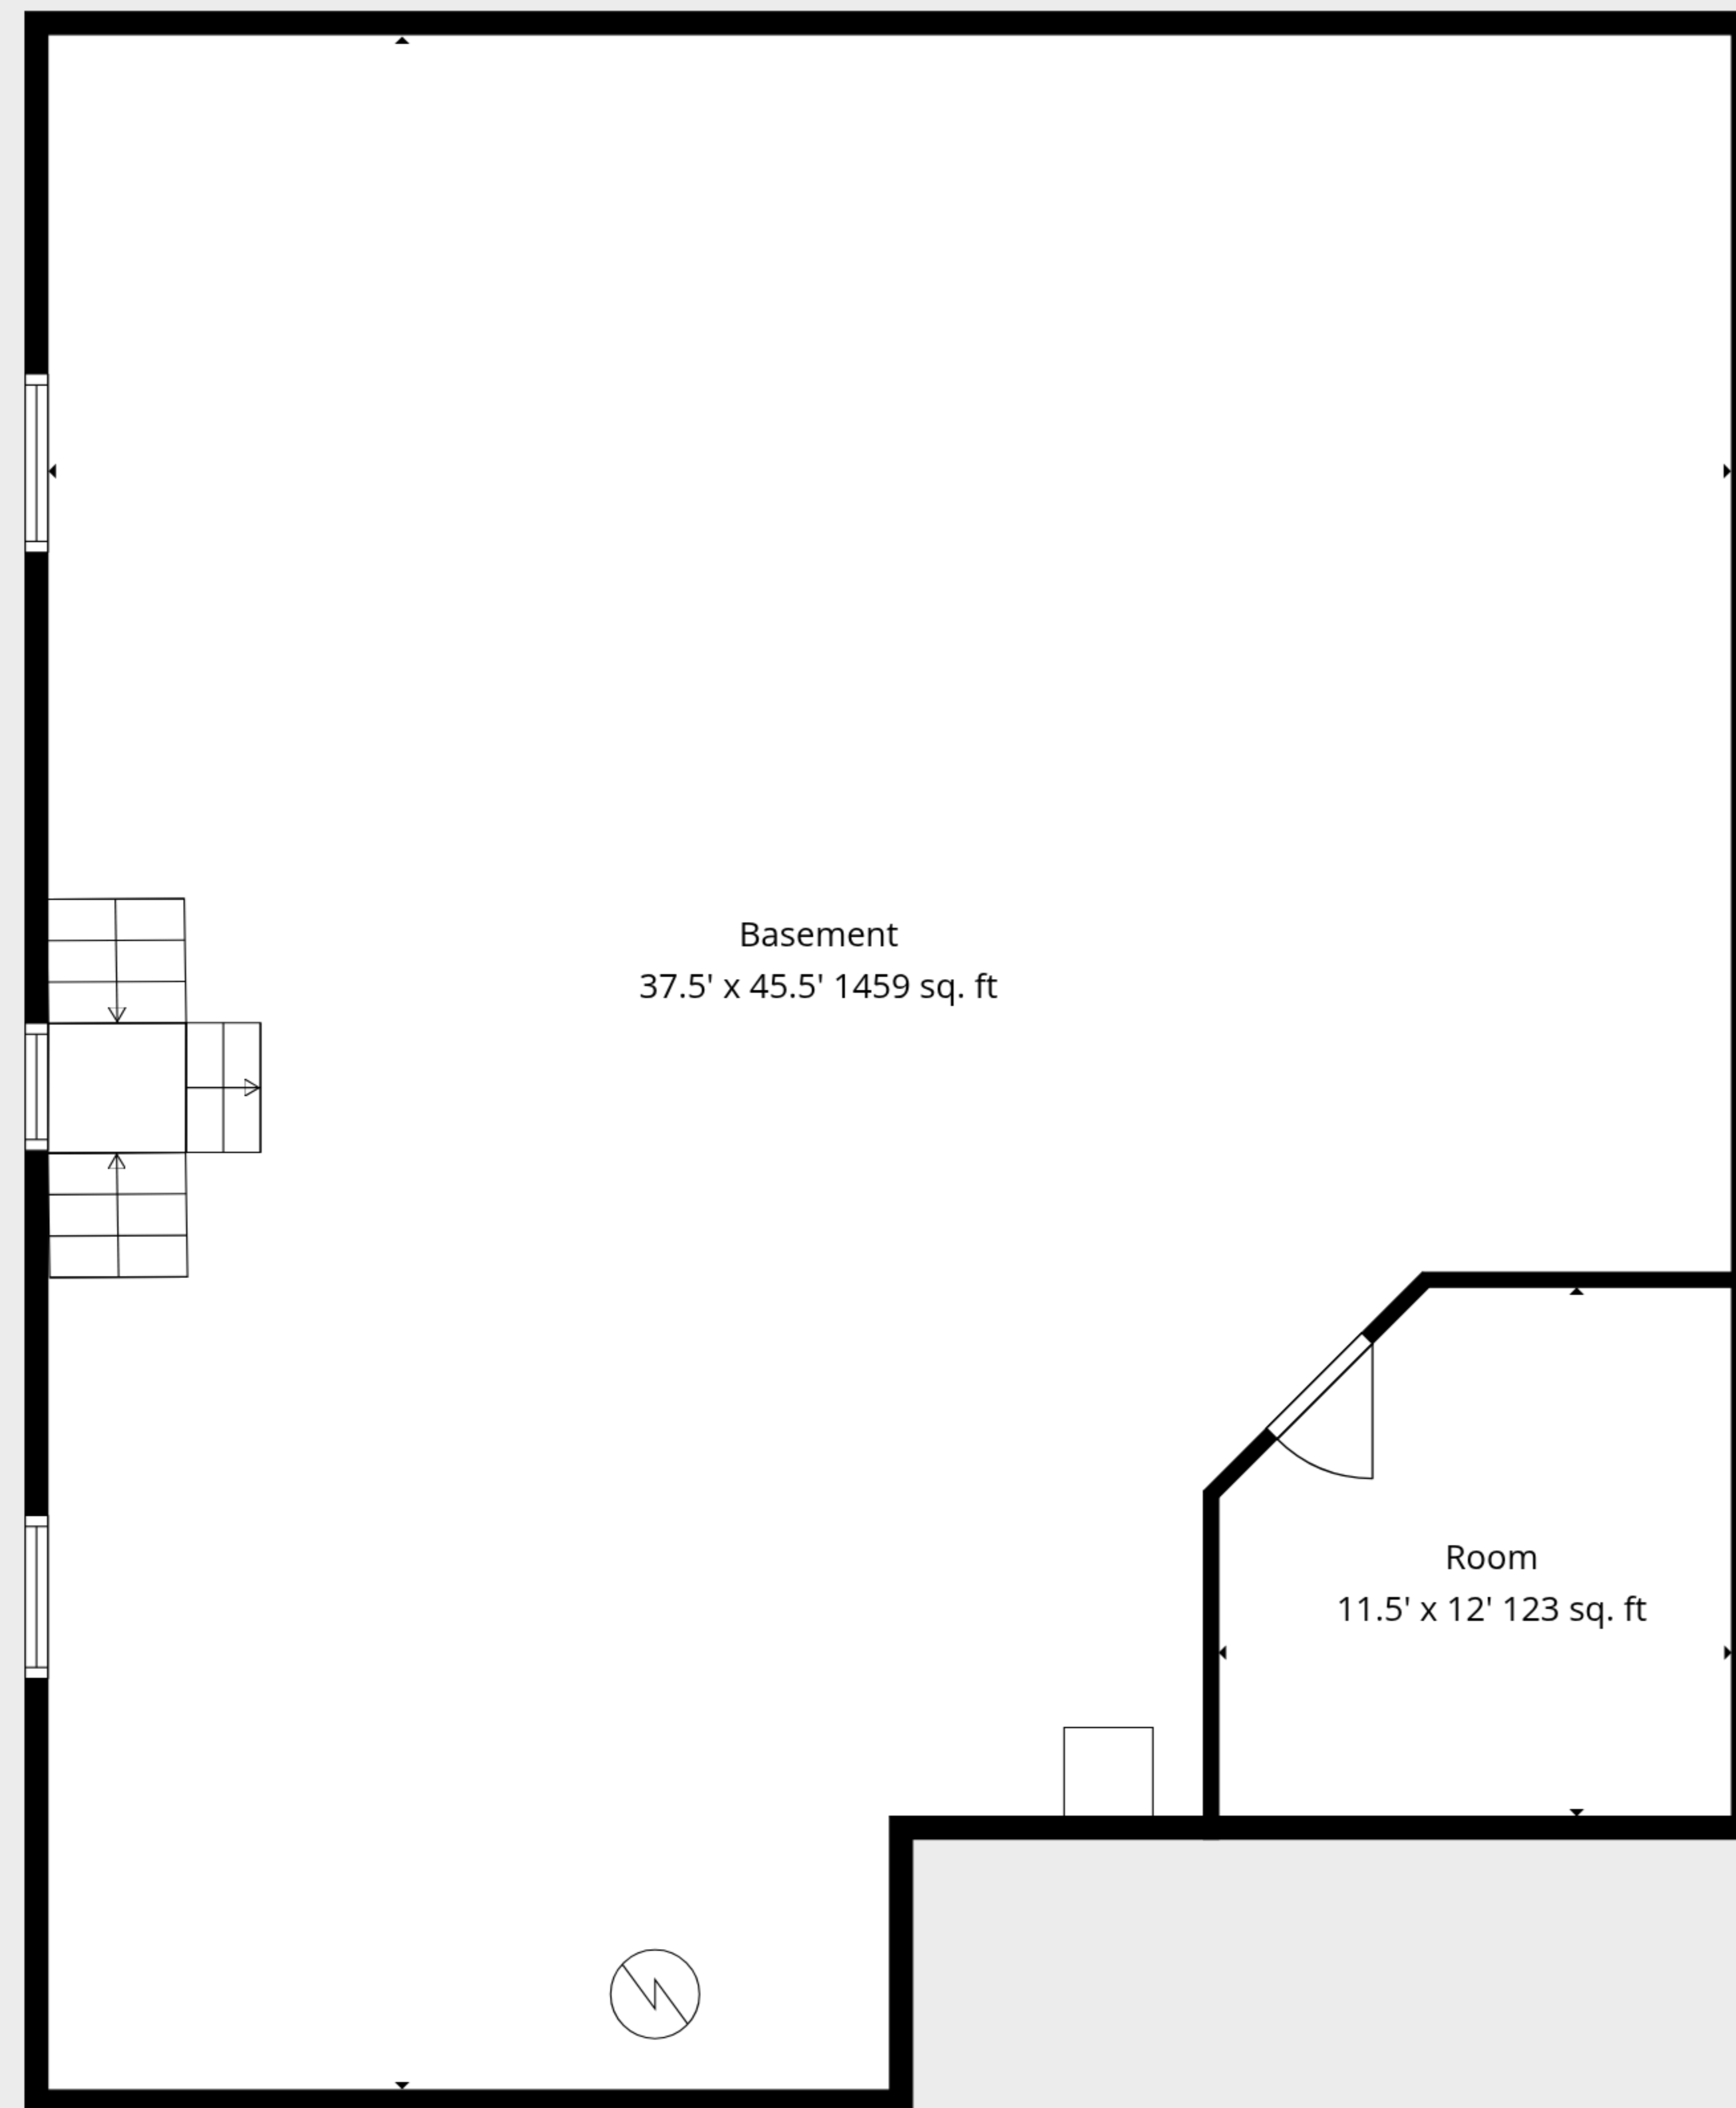

Basement
37.5' x 45.5' 1459 sq. ft

Room
11.5' x 12' 123 sq. ft

TOTAL: 1746 sq. ft
Basement: 130 sq. ft, 1st floor: 1616 sq. ft
EXCLUDED AREAS: BASEMENT: 1459 sq. ft, GARAGE: 504 sq. ft, WALLS: 207 sq. ft

TOTAL: 1746 sq. ft

Basement: 130 sq. ft, 1st floor: 1616 sq. ft

EXCLUDED AREAS: BASEMENT: 1459 sq. ft, GARAGE: 504 sq. ft, WALLS: 207 sq. ft

Information Is Calculated By Cwalkerphotography.com; Deemed Highly Reliable But Not Guaranteed.

Basement

1st Floor

TOTAL: 1746 sq. ft
 Basement: 130 sq. ft, 1st floor: 1616 sq. ft
 EXCLUDED AREAS: BASEMENT: 1459 sq. ft, GARAGE: 504 sq. ft, WALLS: 207 sq. ft