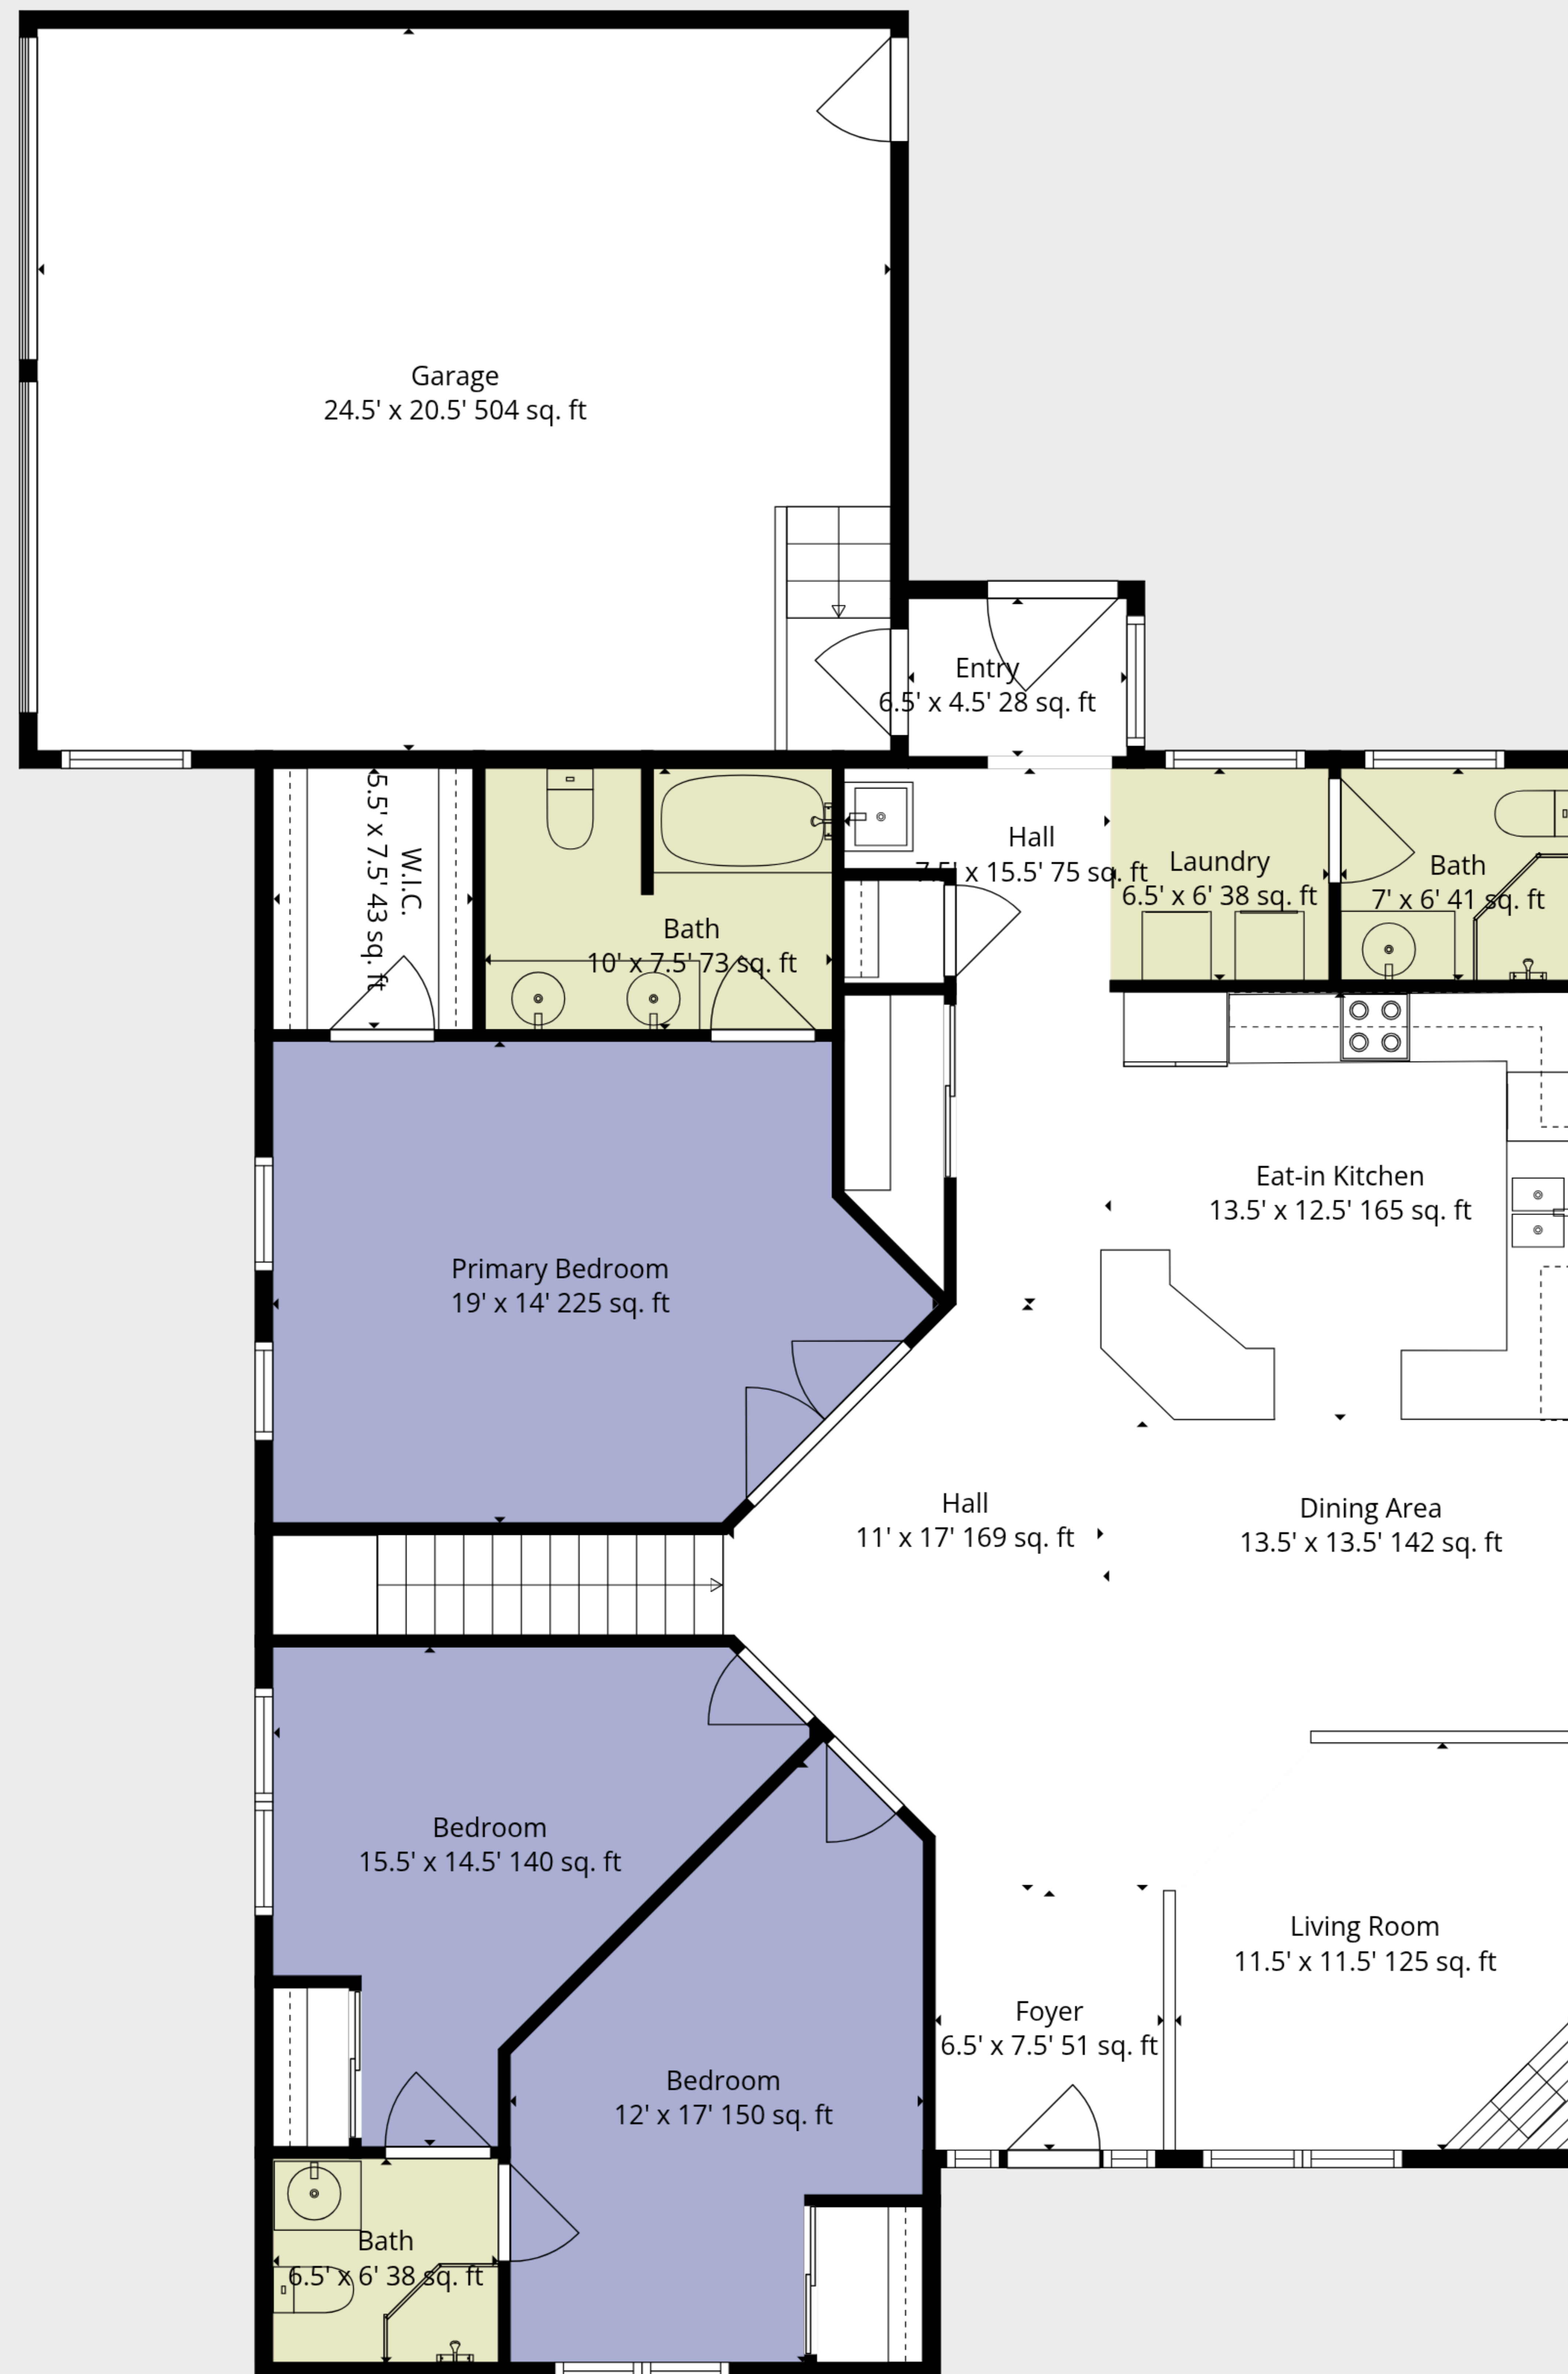

Basement
37.5' x 45.5' 1459 sq. ft

Room
11.5' x 12' 123 sq. ft

TOTAL: 1746 sq. ft
Basement: 130 sq. ft, 1st floor: 1616 sq. ft
EXCLUDED AREAS: BASEMENT: 1459 sq. ft, GARAGE: 504 sq. ft, WALLS: 207 sq. ft

TOTAL: 1746 sq. ft

Basement: 130 sq. ft, 1st floor: 1616 sq. ft

EXCLUDED AREAS: BASEMENT: 1459 sq. ft, GARAGE: 504 sq. ft, WALLS: 207 sq. ft

Information Is Calculated By Cwalkerphotography.com; Deemed Highly Reliable But Not Guaranteed.

Basement

1st Floor

TOTAL: 1746 sq. ft
 Basement: 130 sq. ft, 1st floor: 1616 sq. ft
 EXCLUDED AREAS: BASEMENT: 1459 sq. ft, GARAGE: 504 sq. ft, WALLS: 207 sq. ft