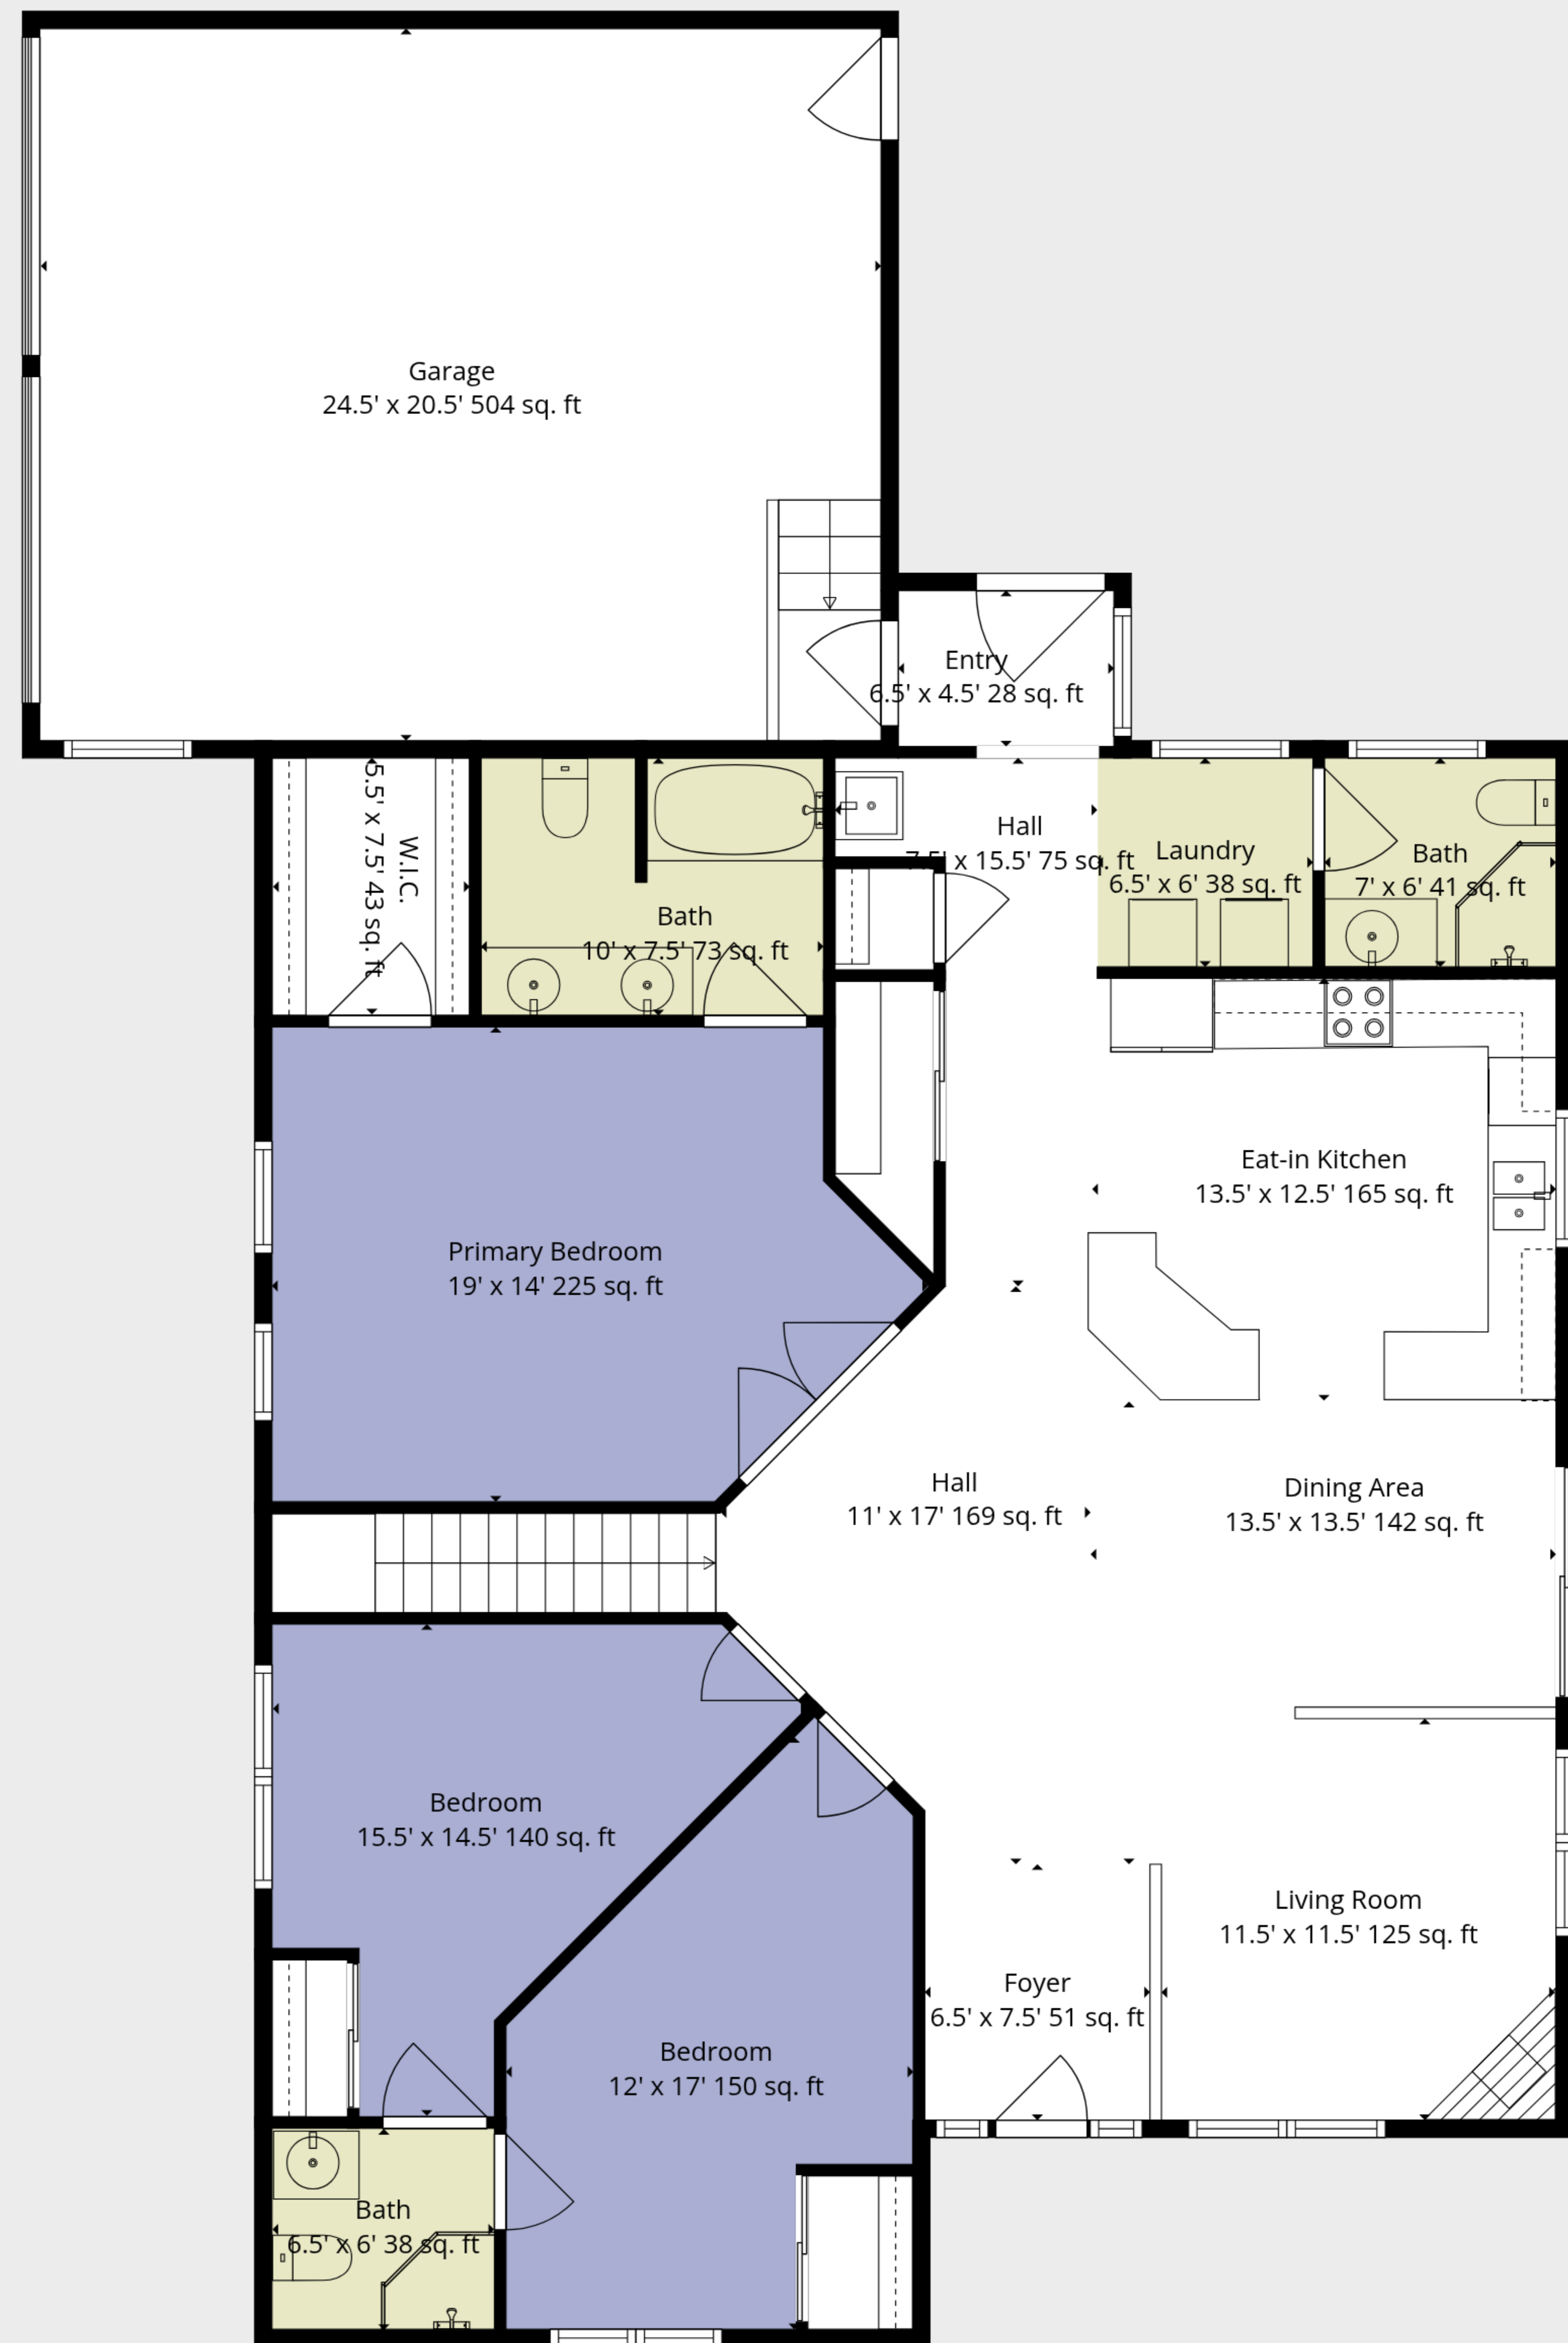

Basement
37.5' x 45.5' 1459 sq. ft

Room
11.5' x 12' 123 sq. ft

TOTAL: 1746 sq. ft
Basement: 130 sq. ft, 1st floor: 1616 sq. ft
EXCLUDED AREAS: BASEMENT: 1459 sq. ft, GARAGE: 504 sq. ft, WALLS: 207 sq. ft

TOTAL: 1746 sq. ft

Basement: 130 sq. ft, 1st floor: 1616 sq. ft

EXCLUDED AREAS: BASEMENT: 1459 sq. ft, GARAGE: 504 sq. ft, WALLS: 207 sq. ft

Information Is Calculated By Cwalkerphotography.com; Deemed Highly Reliable But Not Guaranteed.

Basement

1st Floor

TOTAL: 1746 sq. ft
 Basement: 130 sq. ft, 1st floor: 1616 sq. ft
 EXCLUDED AREAS: BASEMENT: 1459 sq. ft, GARAGE: 504 sq. ft, WALLS: 207 sq. ft