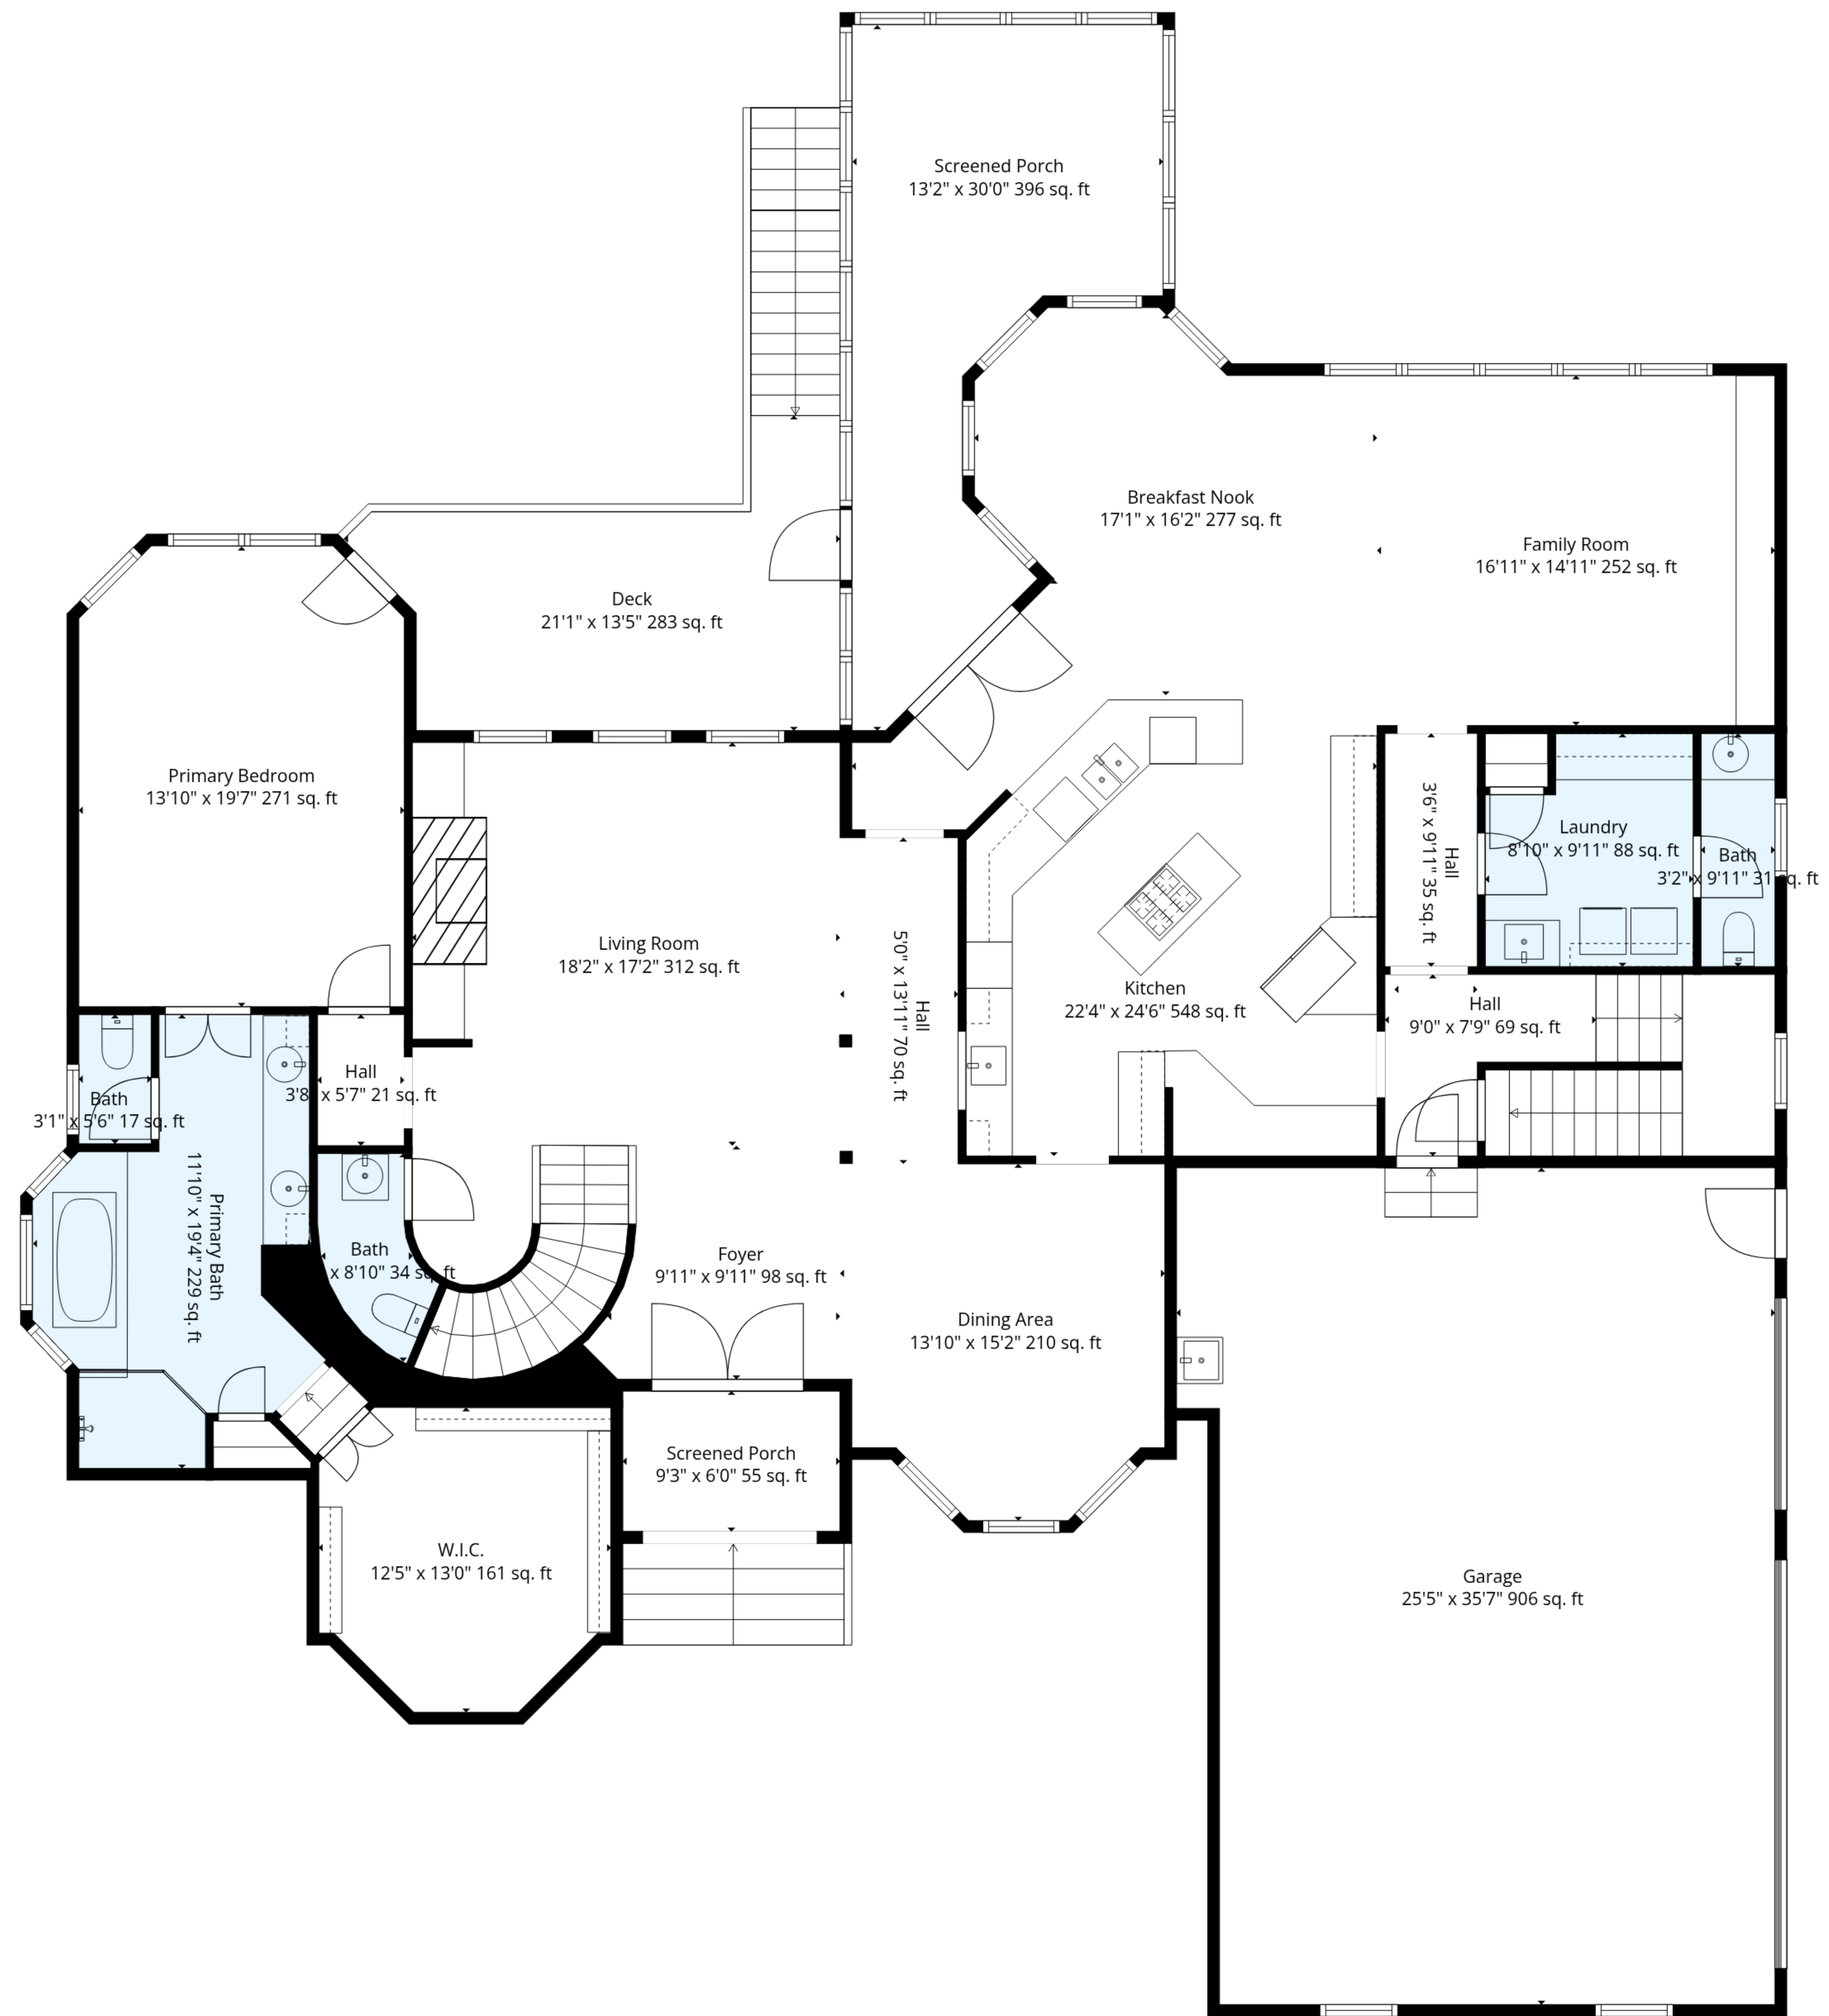

Total GLA: 6984 sq. ft | Total: 9681 sq. ft
 1st floor: 1547 sq. ft (Excluded areas 971 sq. ft)
 2nd floor: 2776 sq. ft (Excluded areas 1485 sq. ft)
 3rd floor: 2661 sq. ft (Excluded areas 544 sq. ft)

2nd Floor

3rd Floor

1st Floor

Total GLA: 6984 sq. ft | Total: 9681 sq. ft
 1st floor: 1547 sq. ft (Excluded areas 971 sq. ft)
 2nd floor: 2776 sq. ft (Excluded areas 1485 sq. ft)
 3rd floor: 2661 sq. ft (Excluded areas 544 sq. ft)