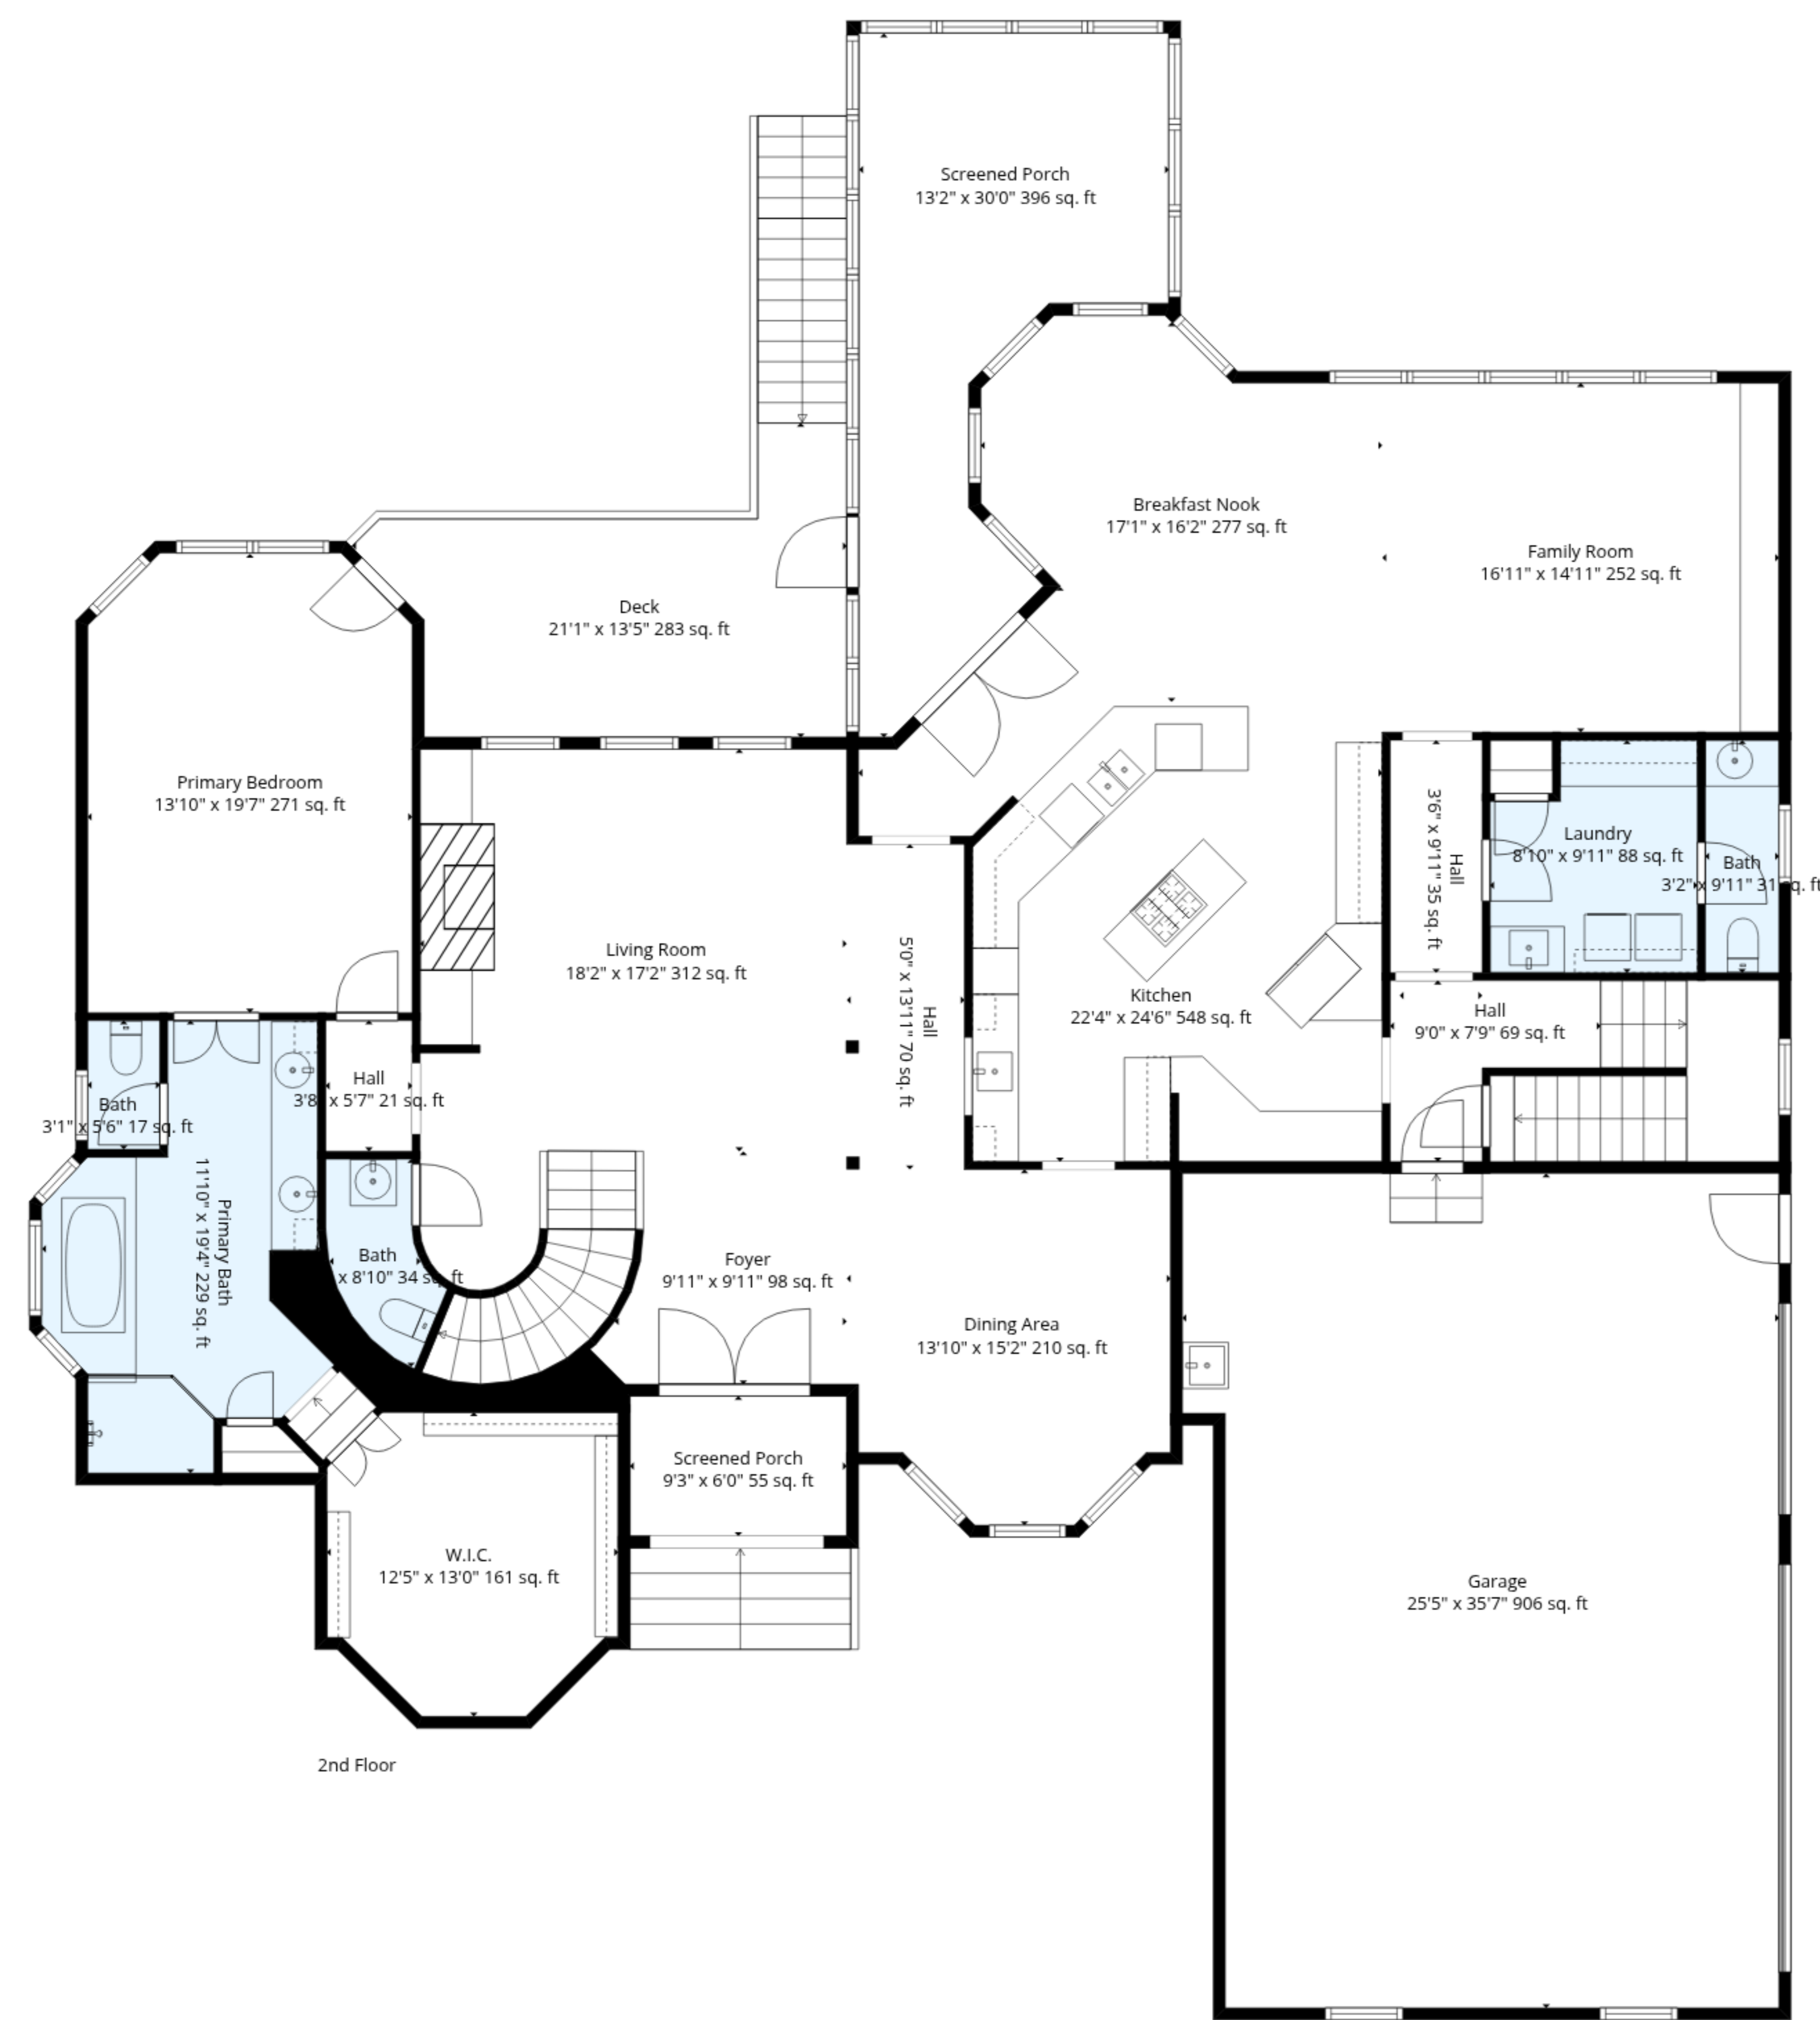

Total GLA: 6984 sq. ft | Total: 9681 sq. ft
 1st floor: 1547 sq. ft (Excluded areas 971 sq. ft)
 2nd floor: 2776 sq. ft (Excluded areas 1485 sq. ft)
 3rd floor: 2661 sq. ft (Excluded areas 544 sq. ft)

2nd Floor

3rd Floor

1st Floor

Total GLA: 6984 sq. ft | Total: 9681 sq. ft
 1st floor: 1547 sq. ft (Excluded areas 971 sq. ft)
 2nd floor: 2776 sq. ft (Excluded areas 1485 sq. ft)
 3rd floor: 2661 sq. ft (Excluded areas 544 sq. ft)