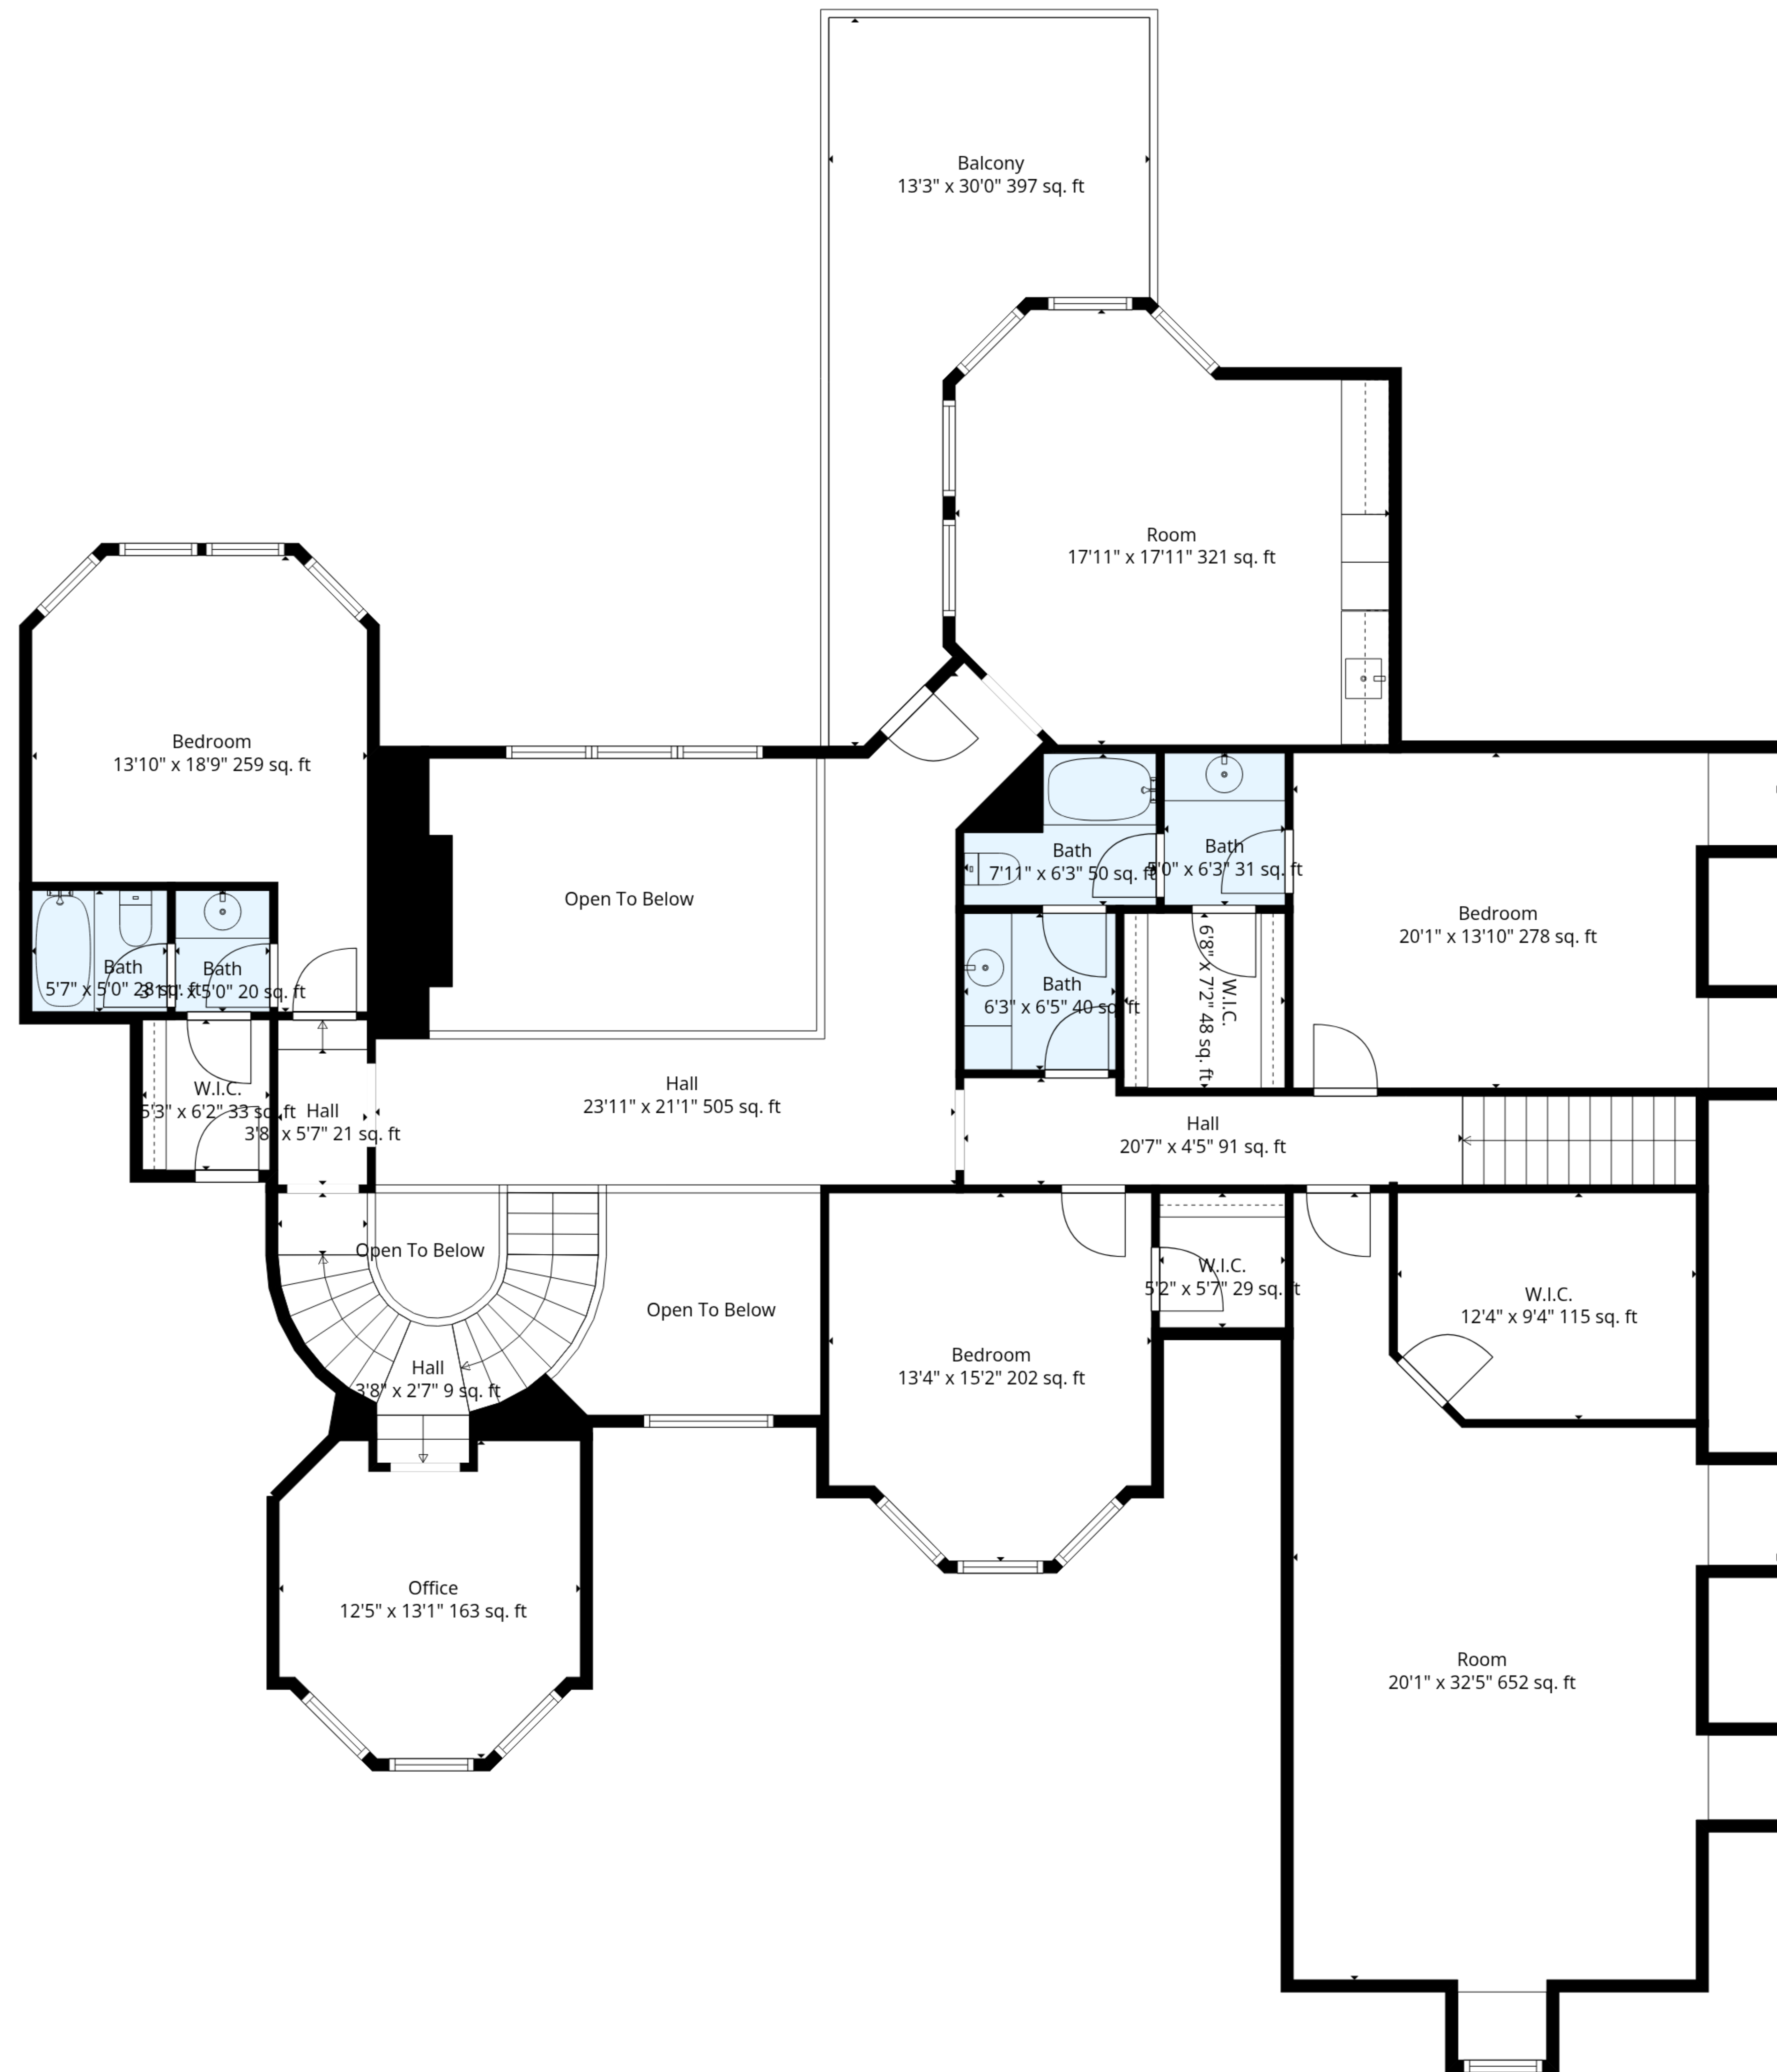

Total GLA: 6984 sq. ft | Total: 9681 sq. ft
 1st floor: 1547 sq. ft (Excluded areas 971 sq. ft)
 2nd floor: 2776 sq. ft (Excluded areas 1485 sq. ft)
 3rd floor: 2661 sq. ft (Excluded areas 544 sq. ft)

2nd Floor

3rd Floor

1st Floor

Total GLA: 6984 sq. ft | Total: 9681 sq. ft
 1st floor: 1547 sq. ft (Excluded areas 971 sq. ft)
 2nd floor: 2776 sq. ft (Excluded areas 1485 sq. ft)
 3rd floor: 2661 sq. ft (Excluded areas 544 sq. ft)