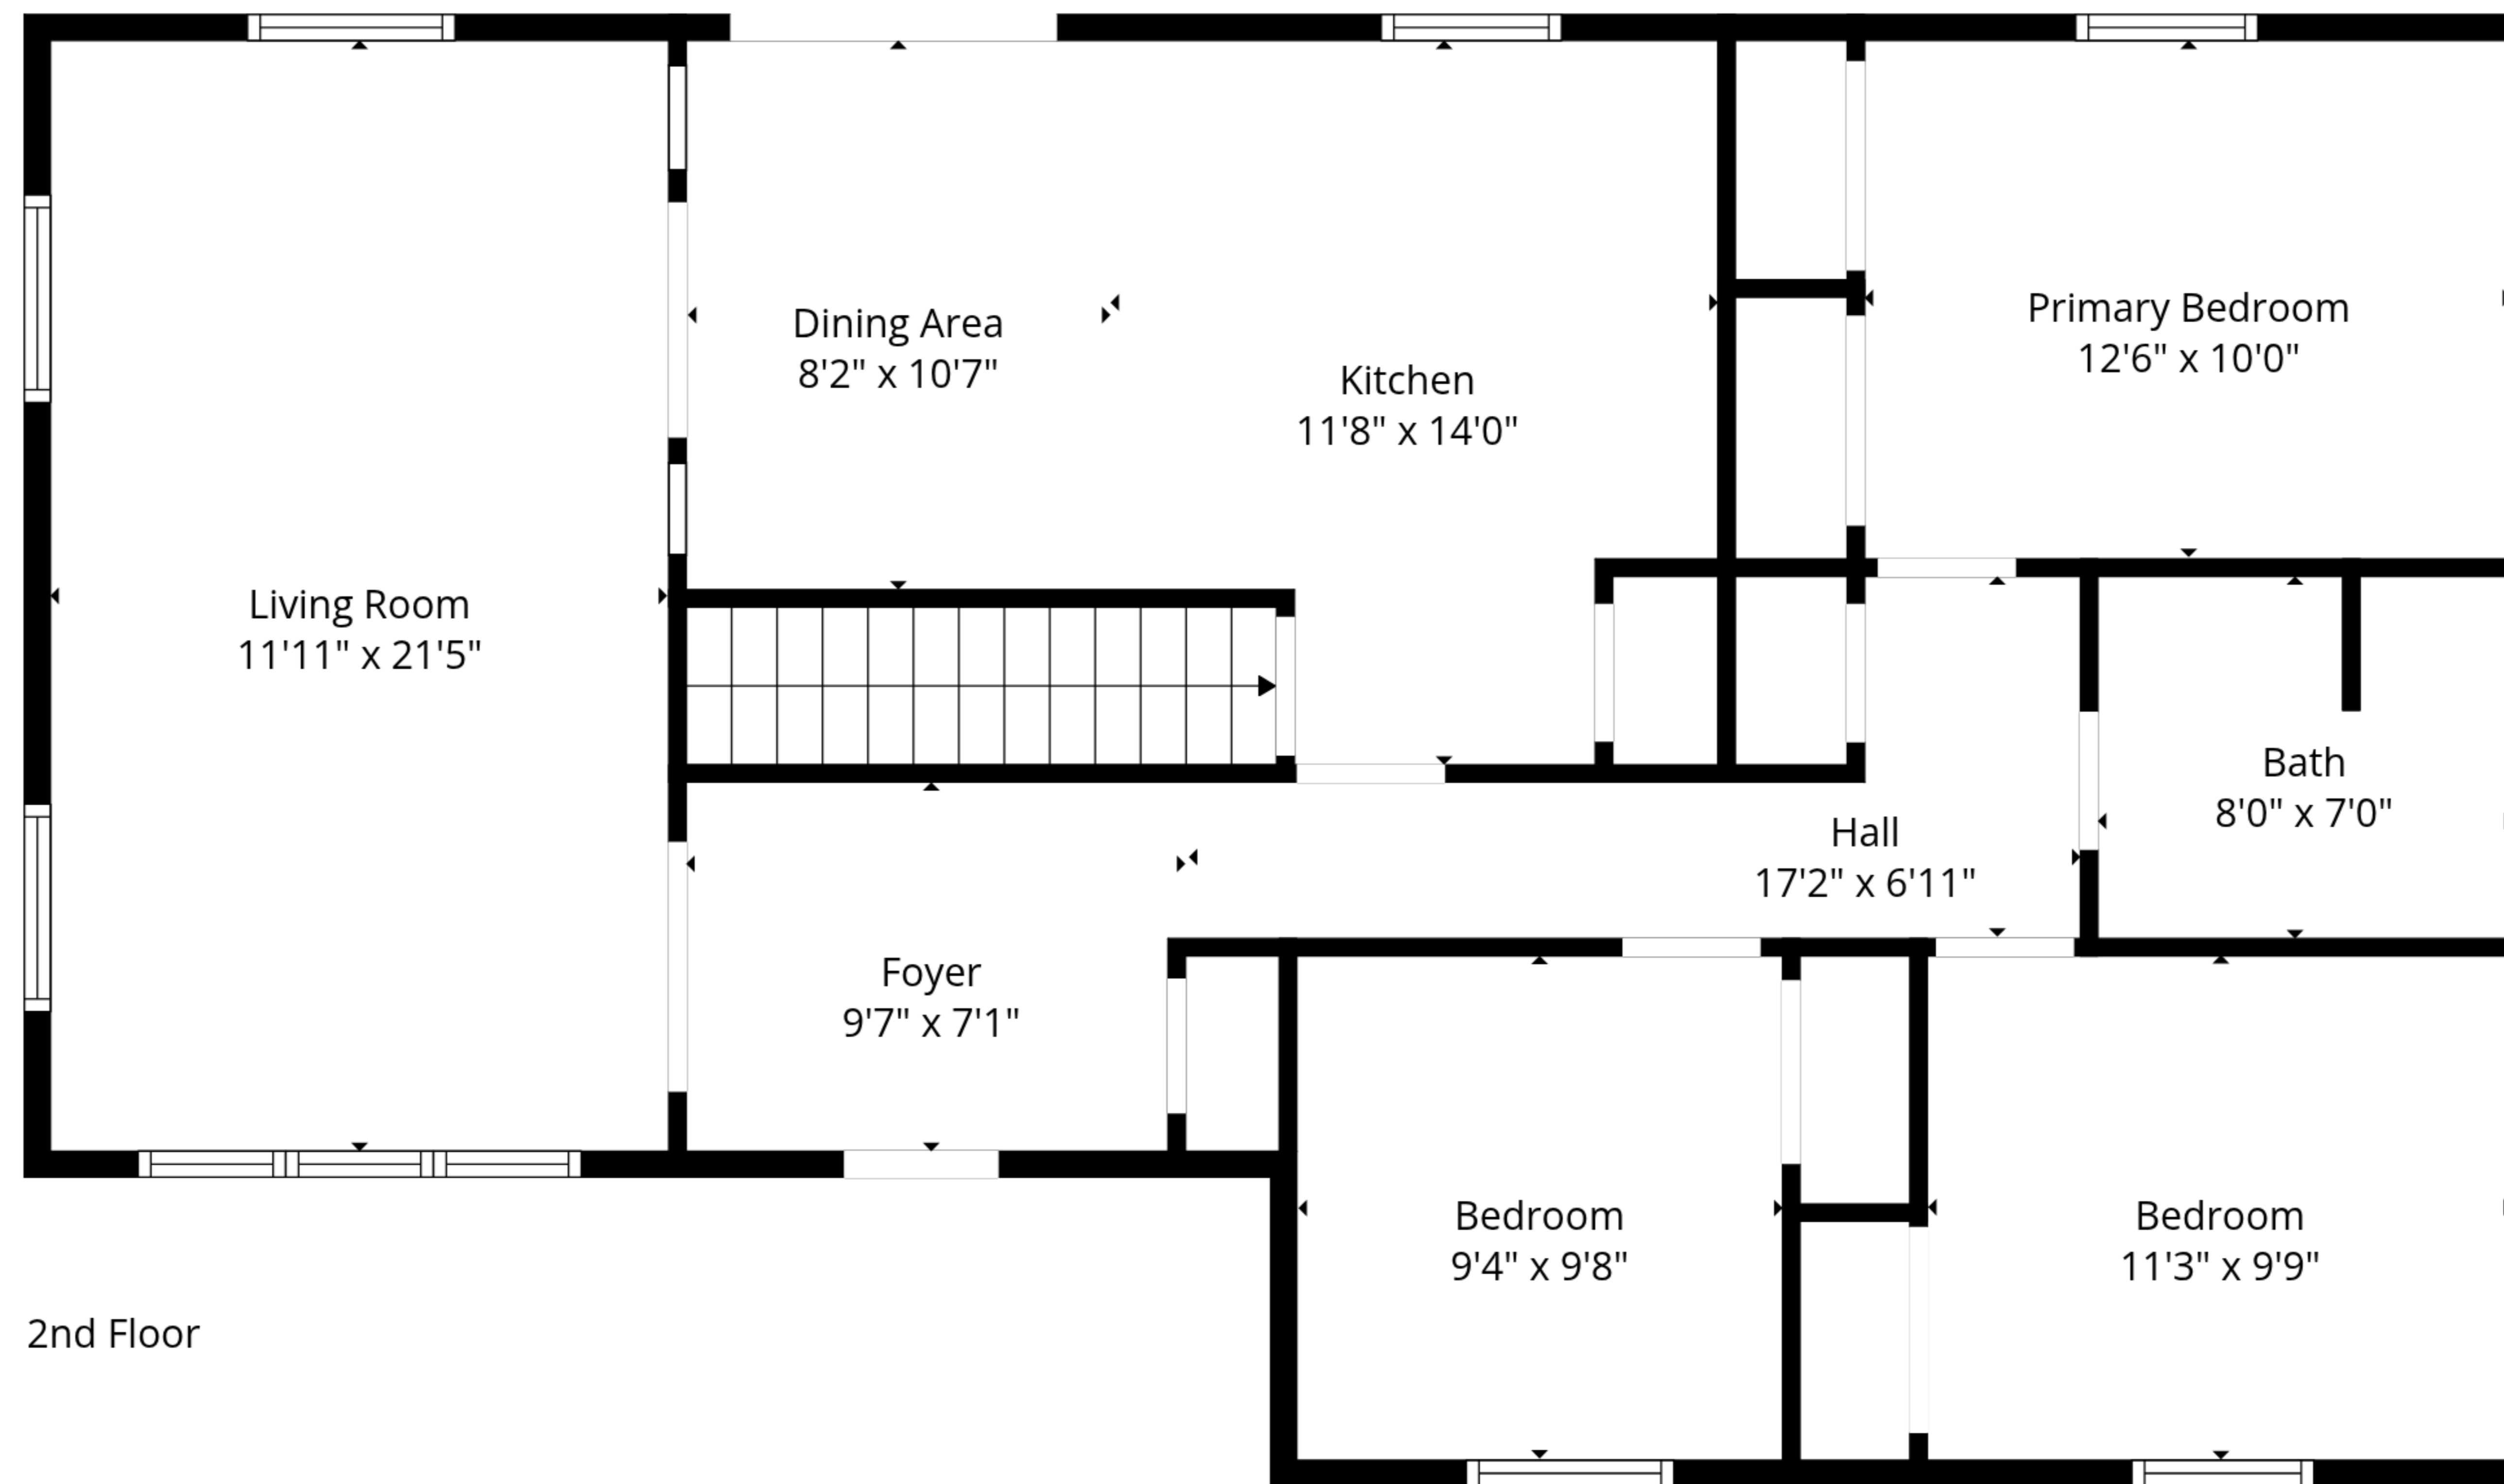

TOTAL: 1601 sq. ft
1st floor: 445 sq. ft, 2nd floor: 1156 sq. ft
EXCLUDED AREAS: GARAGE: 584 sq. ft, UTILITY: 41 sq. ft, WALLS: 159 sq. ft

Measurements Deemed Highly Reliable But Not Guaranteed

TOTAL: 1601 sq. ft
1st floor: 445 sq. ft, 2nd floor: 1156 sq. ft
EXCLUDED AREAS: GARAGE: 584 sq. ft, UTILITY: 41 sq. ft, WALLS: 159 sq. ft

TOTAL: 1601 sq. ft
 1st floor: 445 sq. ft, 2nd floor: 1156 sq. ft
 EXCLUDED AREAS: GARAGE: 584 sq. ft, UTILITY: 41 sq. ft, WALLS: 159 sq. ft