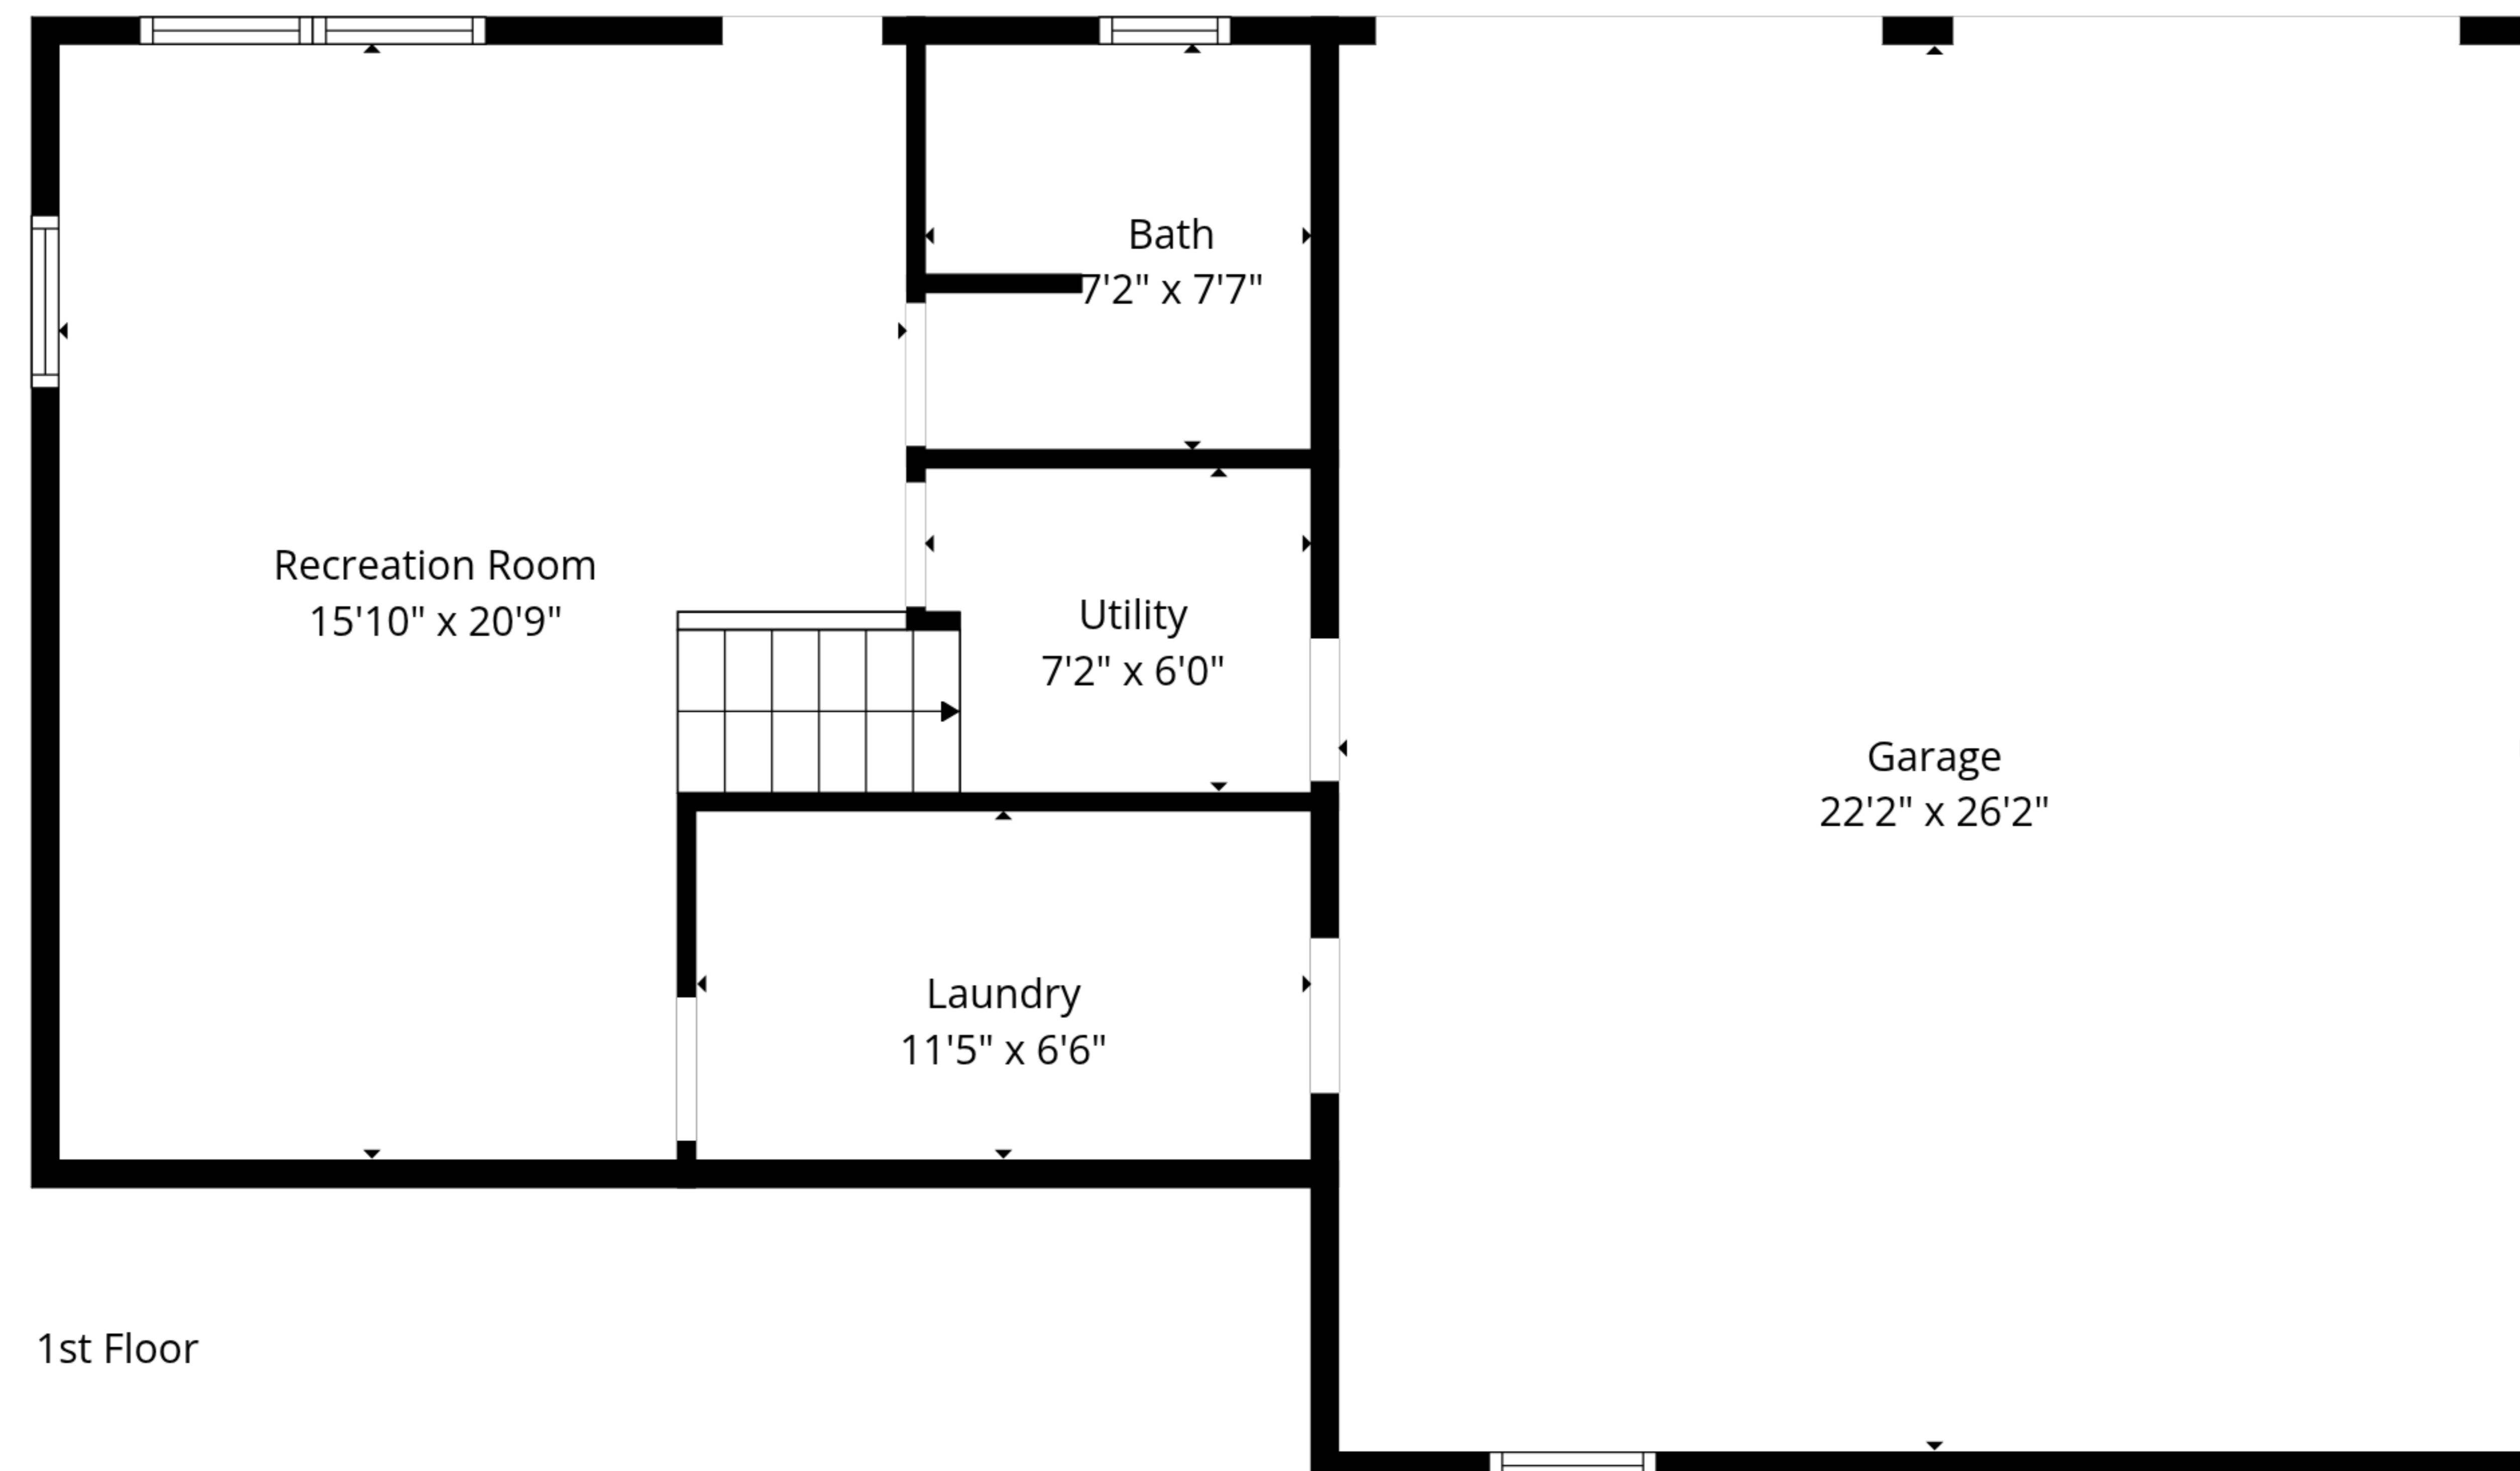

TOTAL: 1601 sq. ft
1st floor: 445 sq. ft, 2nd floor: 1156 sq. ft
EXCLUDED AREAS: GARAGE: 584 sq. ft, UTILITY: 41 sq. ft, WALLS: 159 sq. ft

Measurements Deemed Highly Reliable But Not Guaranteed

TOTAL: 1601 sq. ft
1st floor: 445 sq. ft, 2nd floor: 1156 sq. ft
EXCLUDED AREAS: GARAGE: 584 sq. ft, UTILITY: 41 sq. ft, WALLS: 159 sq. ft

TOTAL: 1601 sq. ft
 1st floor: 445 sq. ft, 2nd floor: 1156 sq. ft
 EXCLUDED AREAS: GARAGE: 584 sq. ft, UTILITY: 41 sq. ft, WALLS: 159 sq. ft