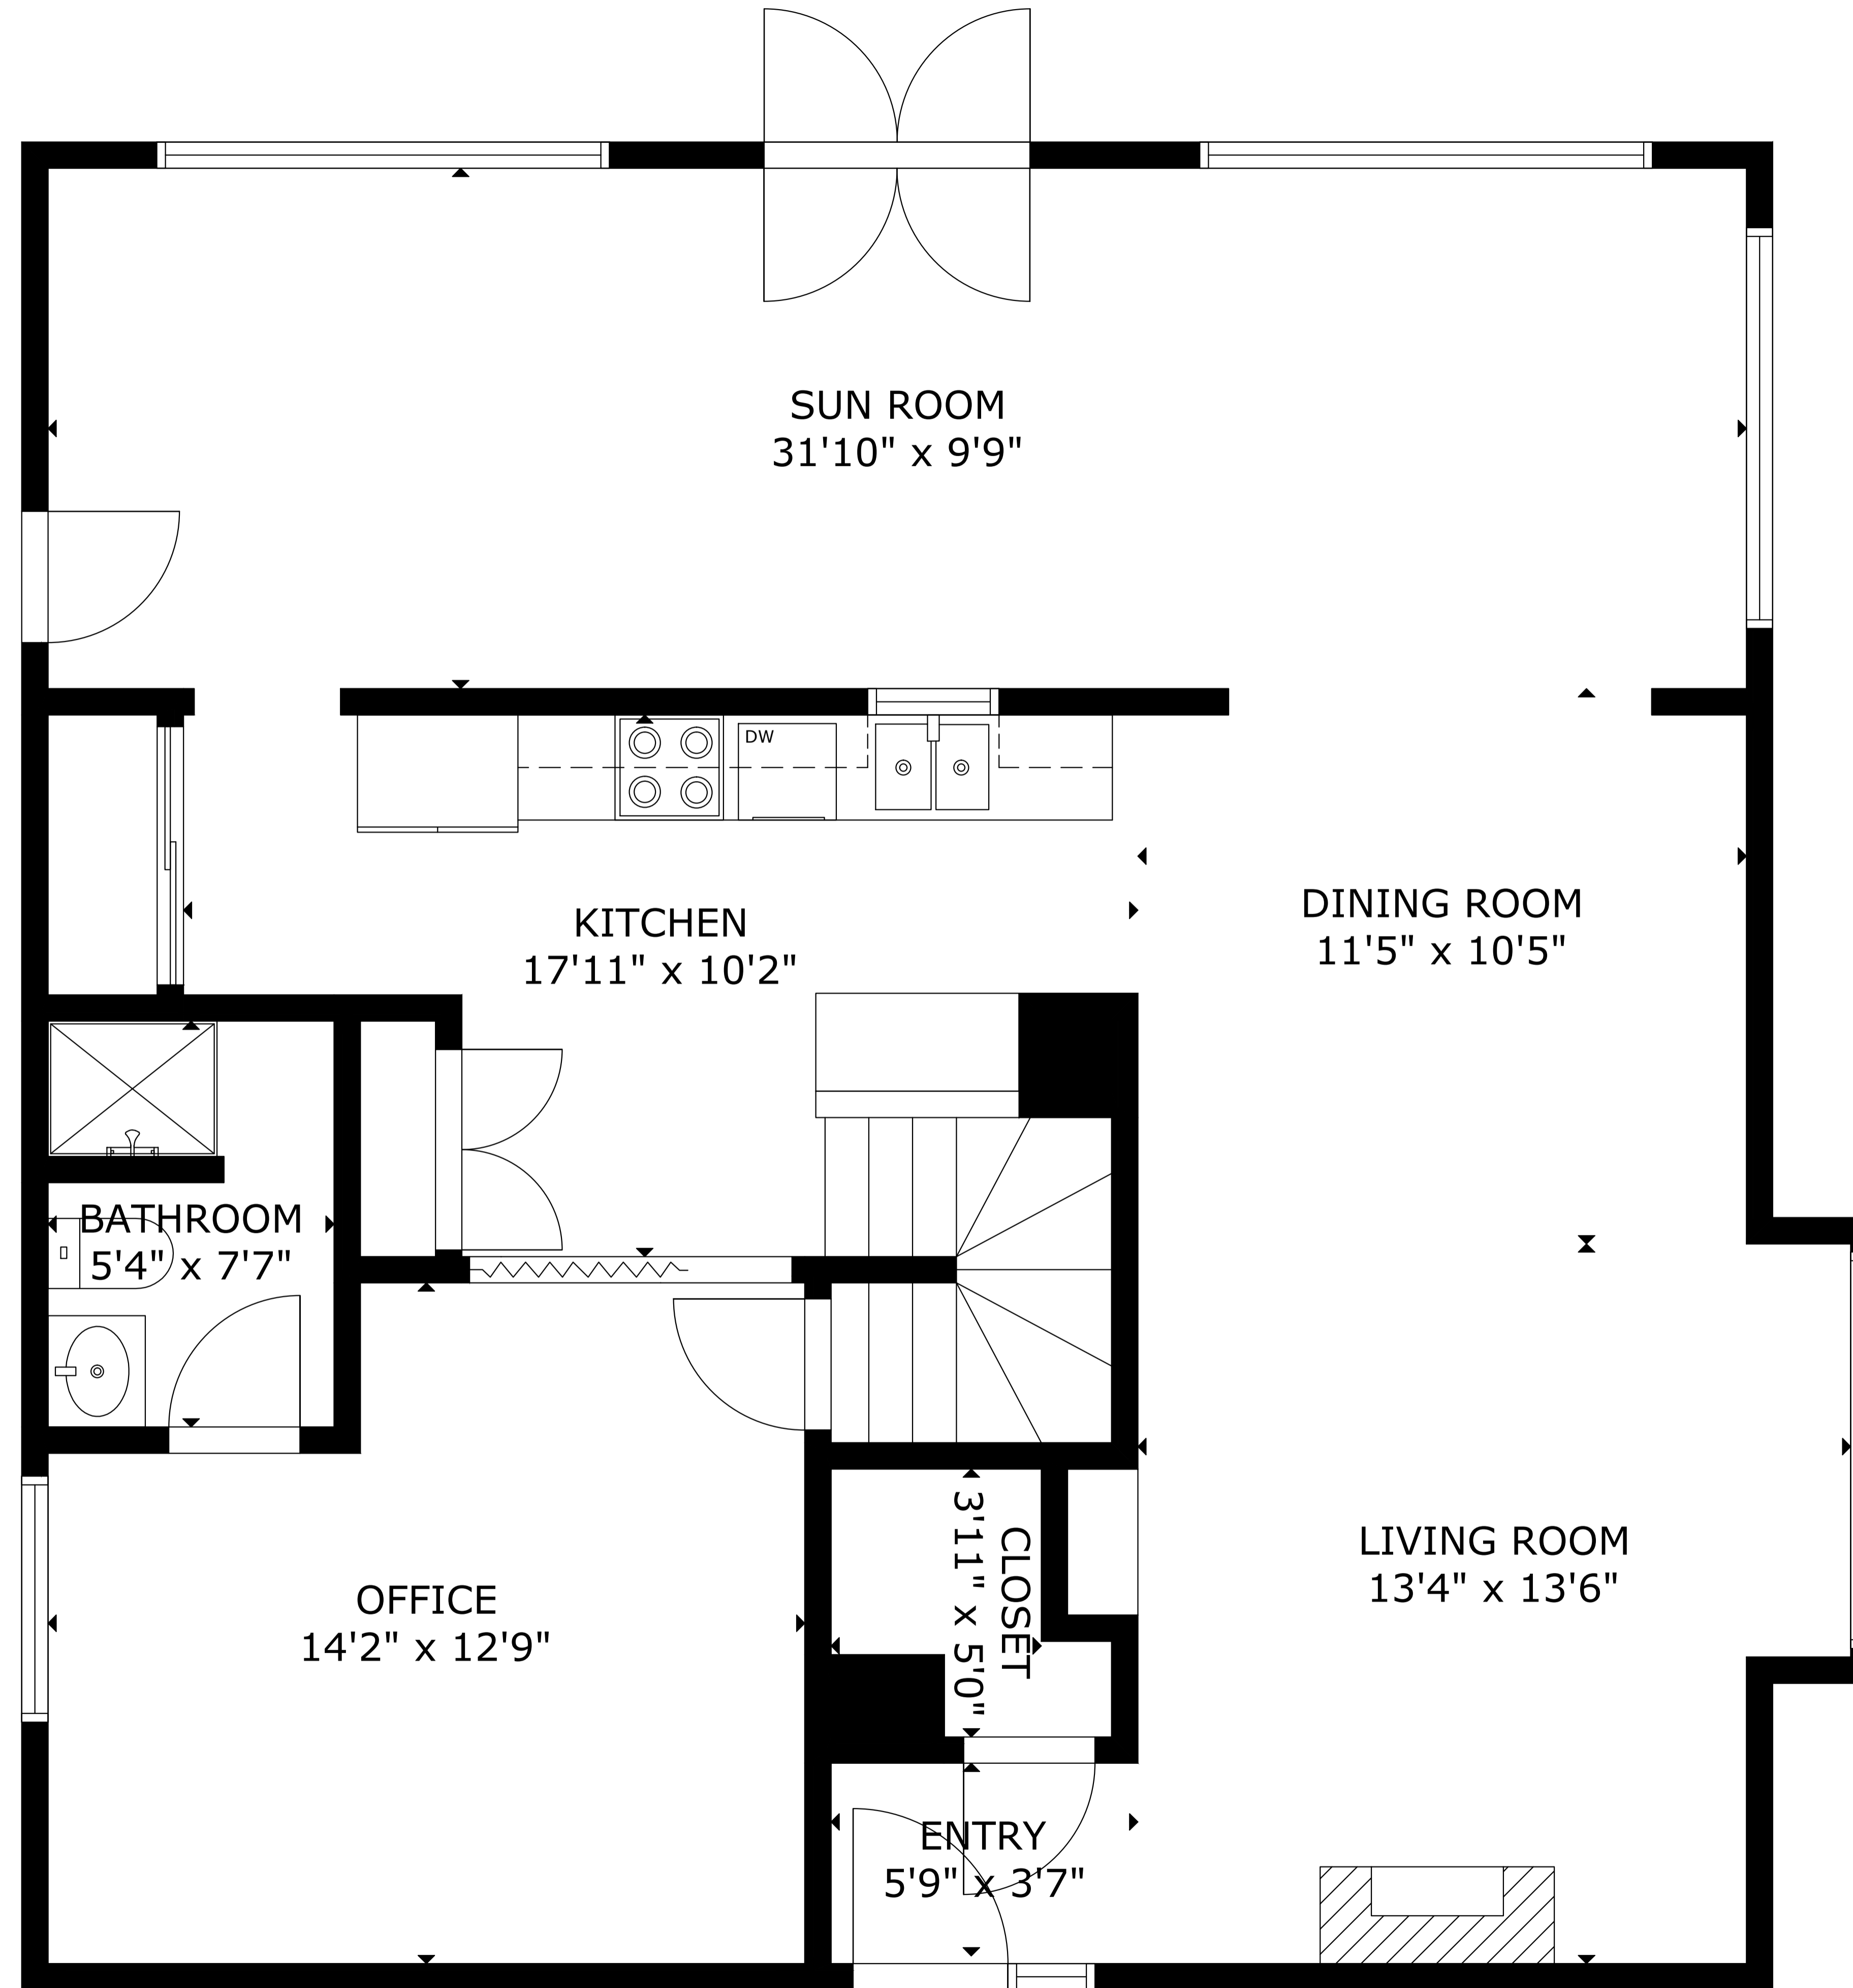

621 LOCUSTFIELD RD EAST FALMOUTH

GROSS INTERNAL AREA
TOTAL: 2,574 sq ft

BASEMENT: 689 sq ft, FLOOR 1: 1,085 sq ft, FLOOR 2: 800 sq ft
SIZE AND DIMENSIONS ARE APPROXIMATE, ACTUAL MAY VARY