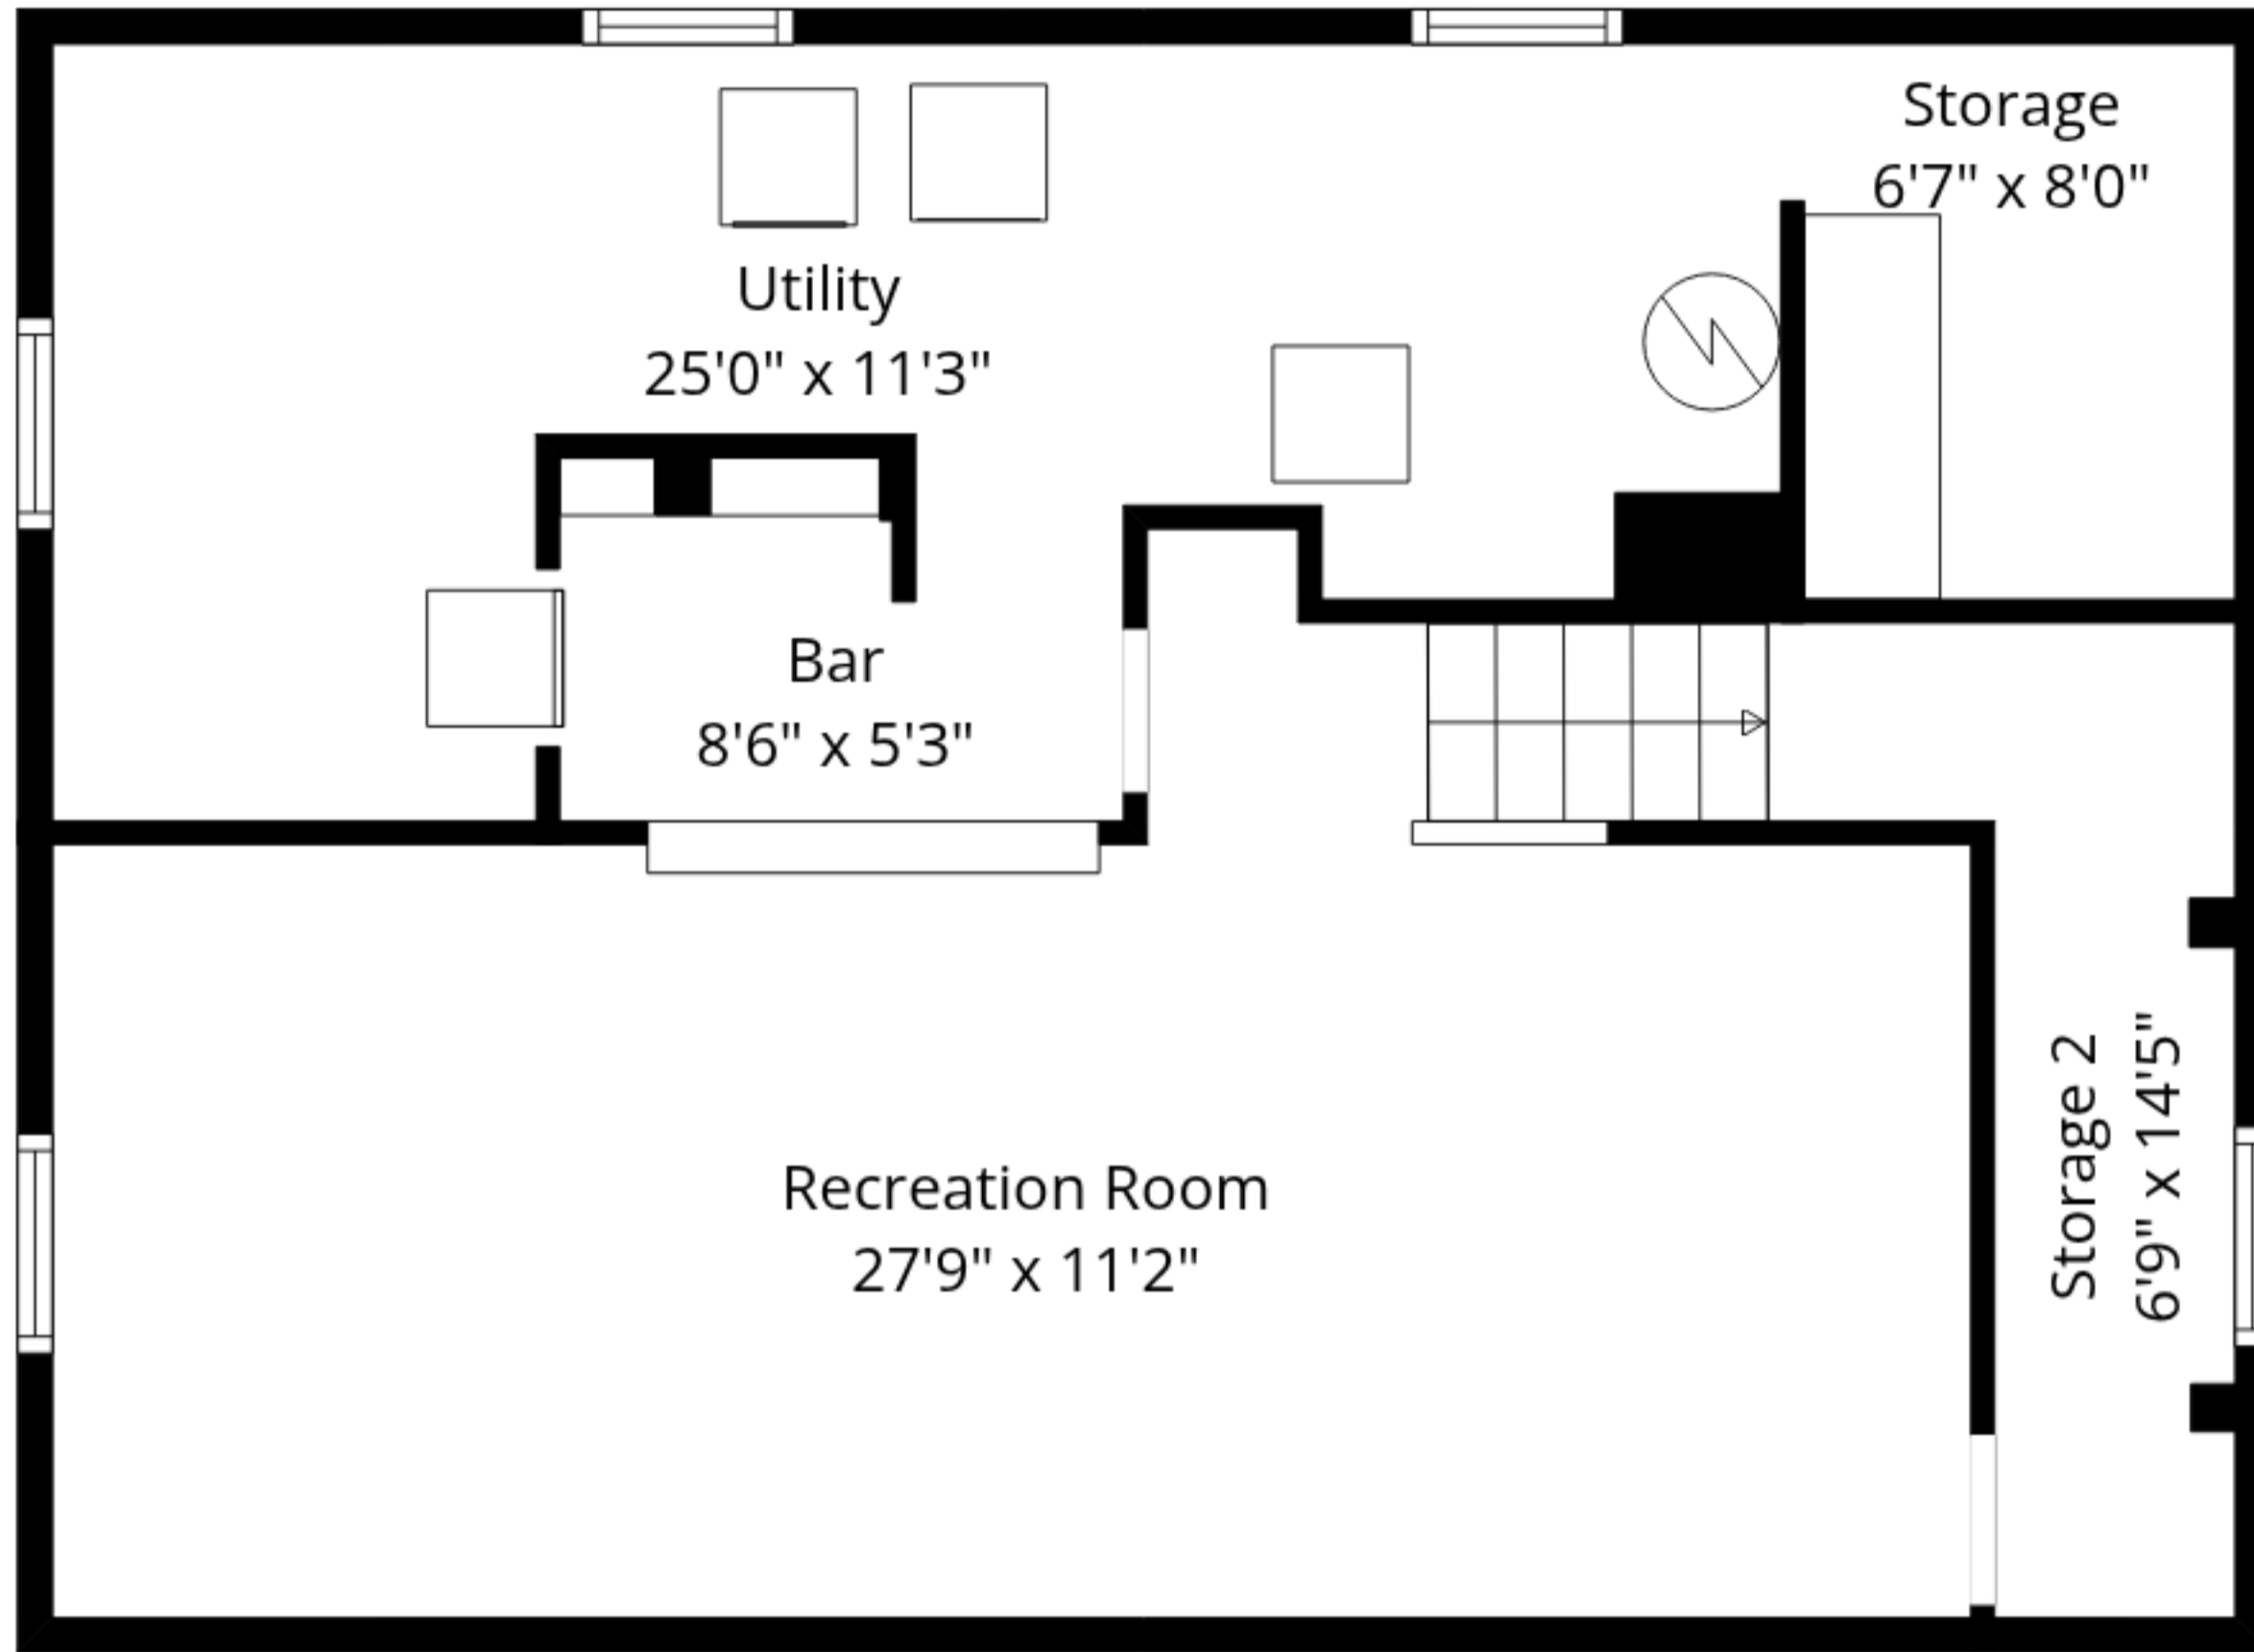

Total GLA: 1260 sq. ft | Total: 1611 sq. ft
Lower floor: 424 sq. ft (Excluded areas 351 sq. ft)
Main floor: 836 sq. ft

Sizes And Dimensions Are Approximate. Actual May Vary.

Lower Floor

Main Floor