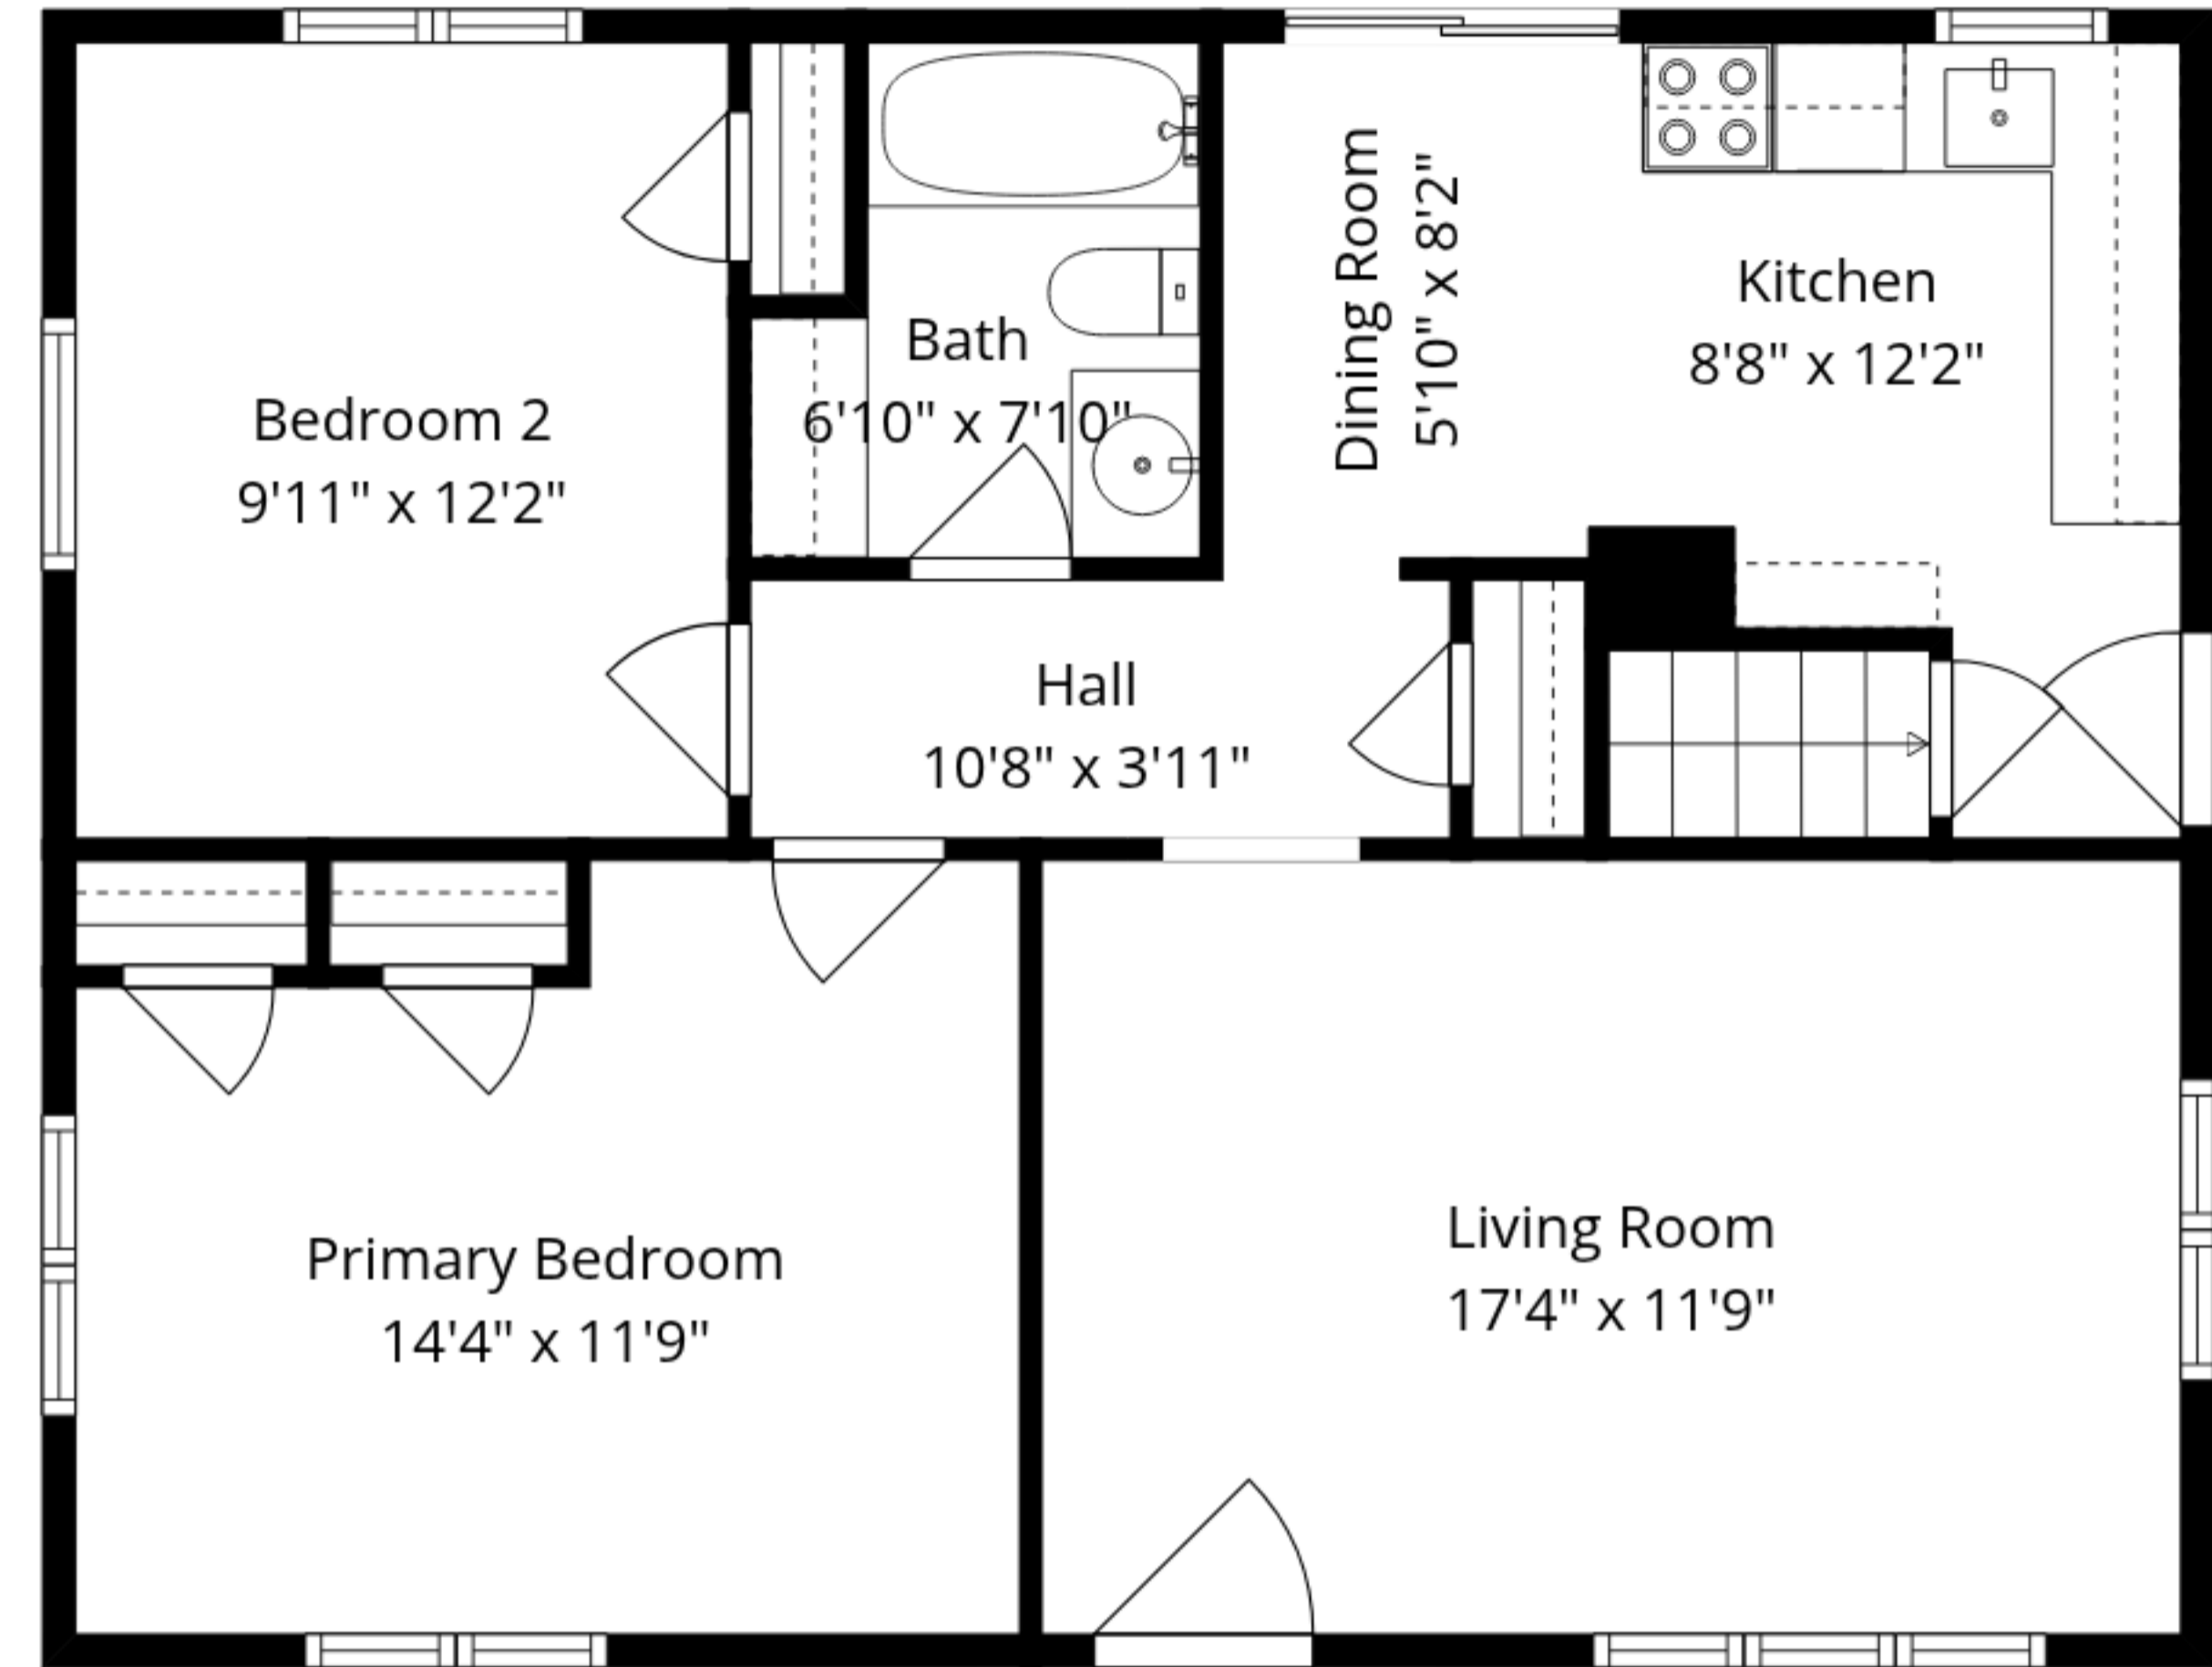

Total GLA: 1260 sq. ft | Total: 1611 sq. ft
Lower floor: 424 sq. ft (Excluded areas 351 sq. ft)
Main floor: 836 sq. ft

Sizes And Dimensions Are Approximate. Actual May Vary.

Lower Floor

Main Floor