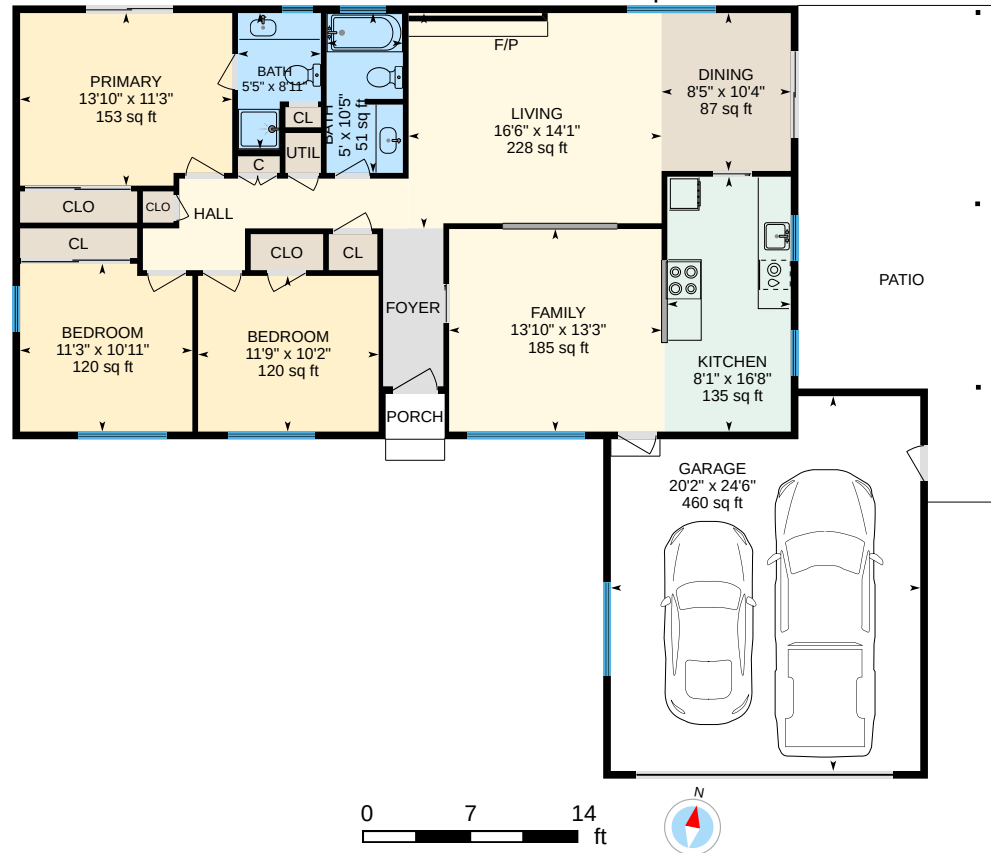

Main Floor
Finished Area 1443.55 sq ft

2761 El Camino Dr, Turlock, CA

For illustrative purposes only. All reported dimensions, property sizes and floor areas are approximate and subject to independent verification. To the extent permitted by law, no warranty is made as to accuracy or completeness, and no liability will be accepted for any errors or omissions.