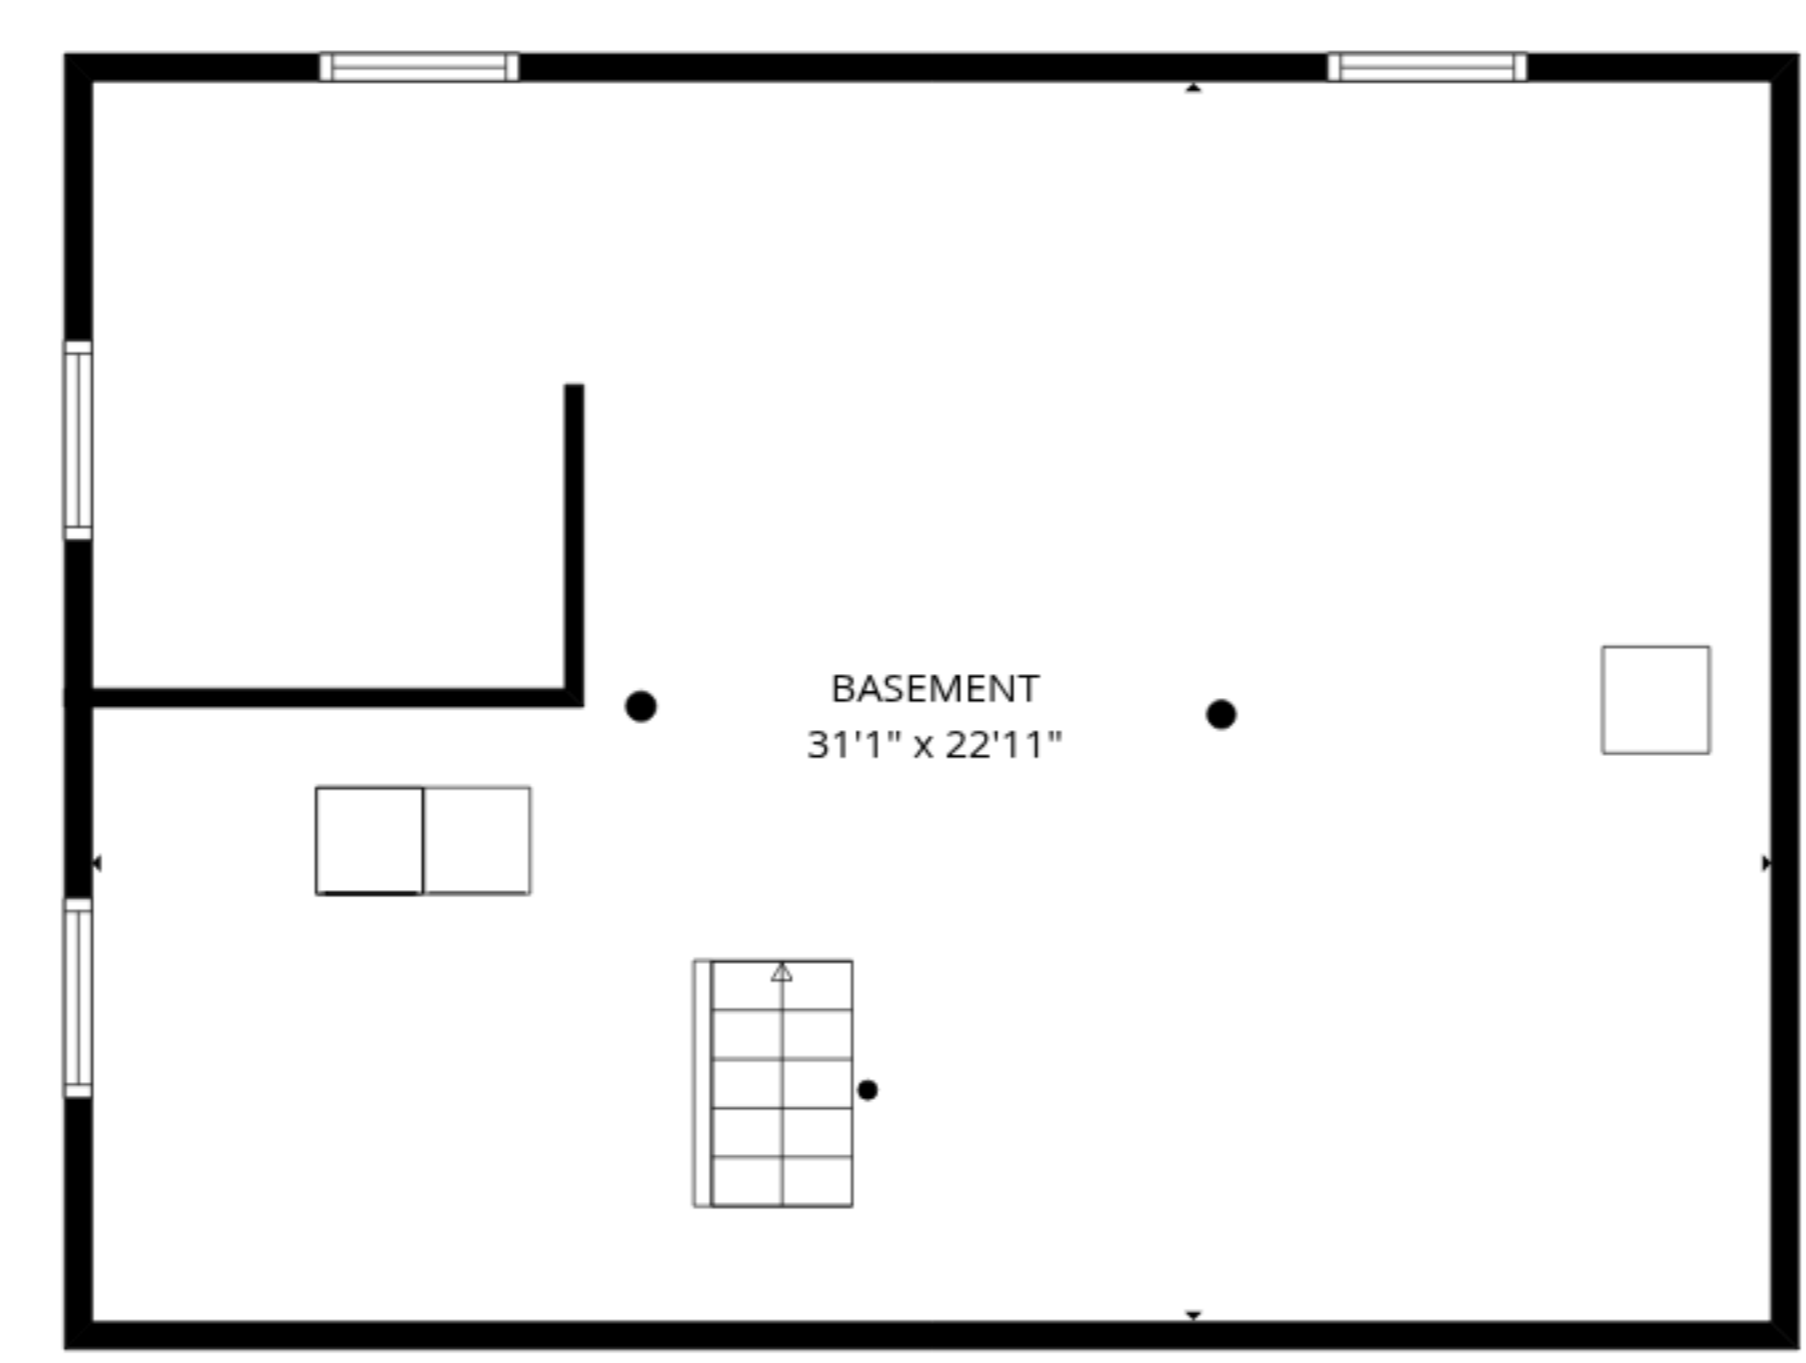

TOTAL: 1333 sq. ft

Basement: 0 sq. ft, 1st floor: 699 sq. ft, 2nd floor: 0 sq. ft, 3rd floor: 634 sq. ft
EXCLUDED AREAS: BASEMENT: 1250 sq. ft, STAIRWELL: 36 sq. ft, SCREENED PORCH: 155 sq. ft,
PATIO: 36 sq. ft, ROOM: 148 sq. ft, COVERED PATIO: 146 sq. ft,
WALLS: 238 sq. ft

MEASUREMENTS ARE DEEMED RELIABLE BUT ARE NOT GUARANTEED.

TOTAL: 1333 sq. ft

Basement: 0 sq. ft, 1st floor: 699 sq. ft, 2nd floor: 0 sq. ft, 3rd floor: 634 sq. ft
 EXCLUDED AREAS: BASEMENT: 1250 sq. ft, STAIRWELL: 36 sq. ft, SCREENED PORCH: 155 sq. ft,
 PATIO: 36 sq. ft, ROOM: 148 sq. ft, COVERED PATIO: 146 sq. ft,
 WALLS: 238 sq. ft

MEASUREMENTS ARE DEEMED RELIABLE BUT ARE NOT GUARANTEED.

3rd floor

2nd floor

1st floor

Basement

TOTAL: 1333 sq. ft
 Basement: 0 sq. ft, 1st floor: 699 sq. ft, 2nd floor: 0 sq. ft, 3rd floor: 634 sq. ft
 EXCLUDED AREAS: BASEMENT: 1250 sq. ft, STAIRWELL: 36 sq. ft, SCREENED PORCH: 155 sq. ft,
 PATIO: 36 sq. ft, ROOM: 148 sq. ft, COVERED PATIO: 146 sq. ft,
 WALLS: 238 sq. ft