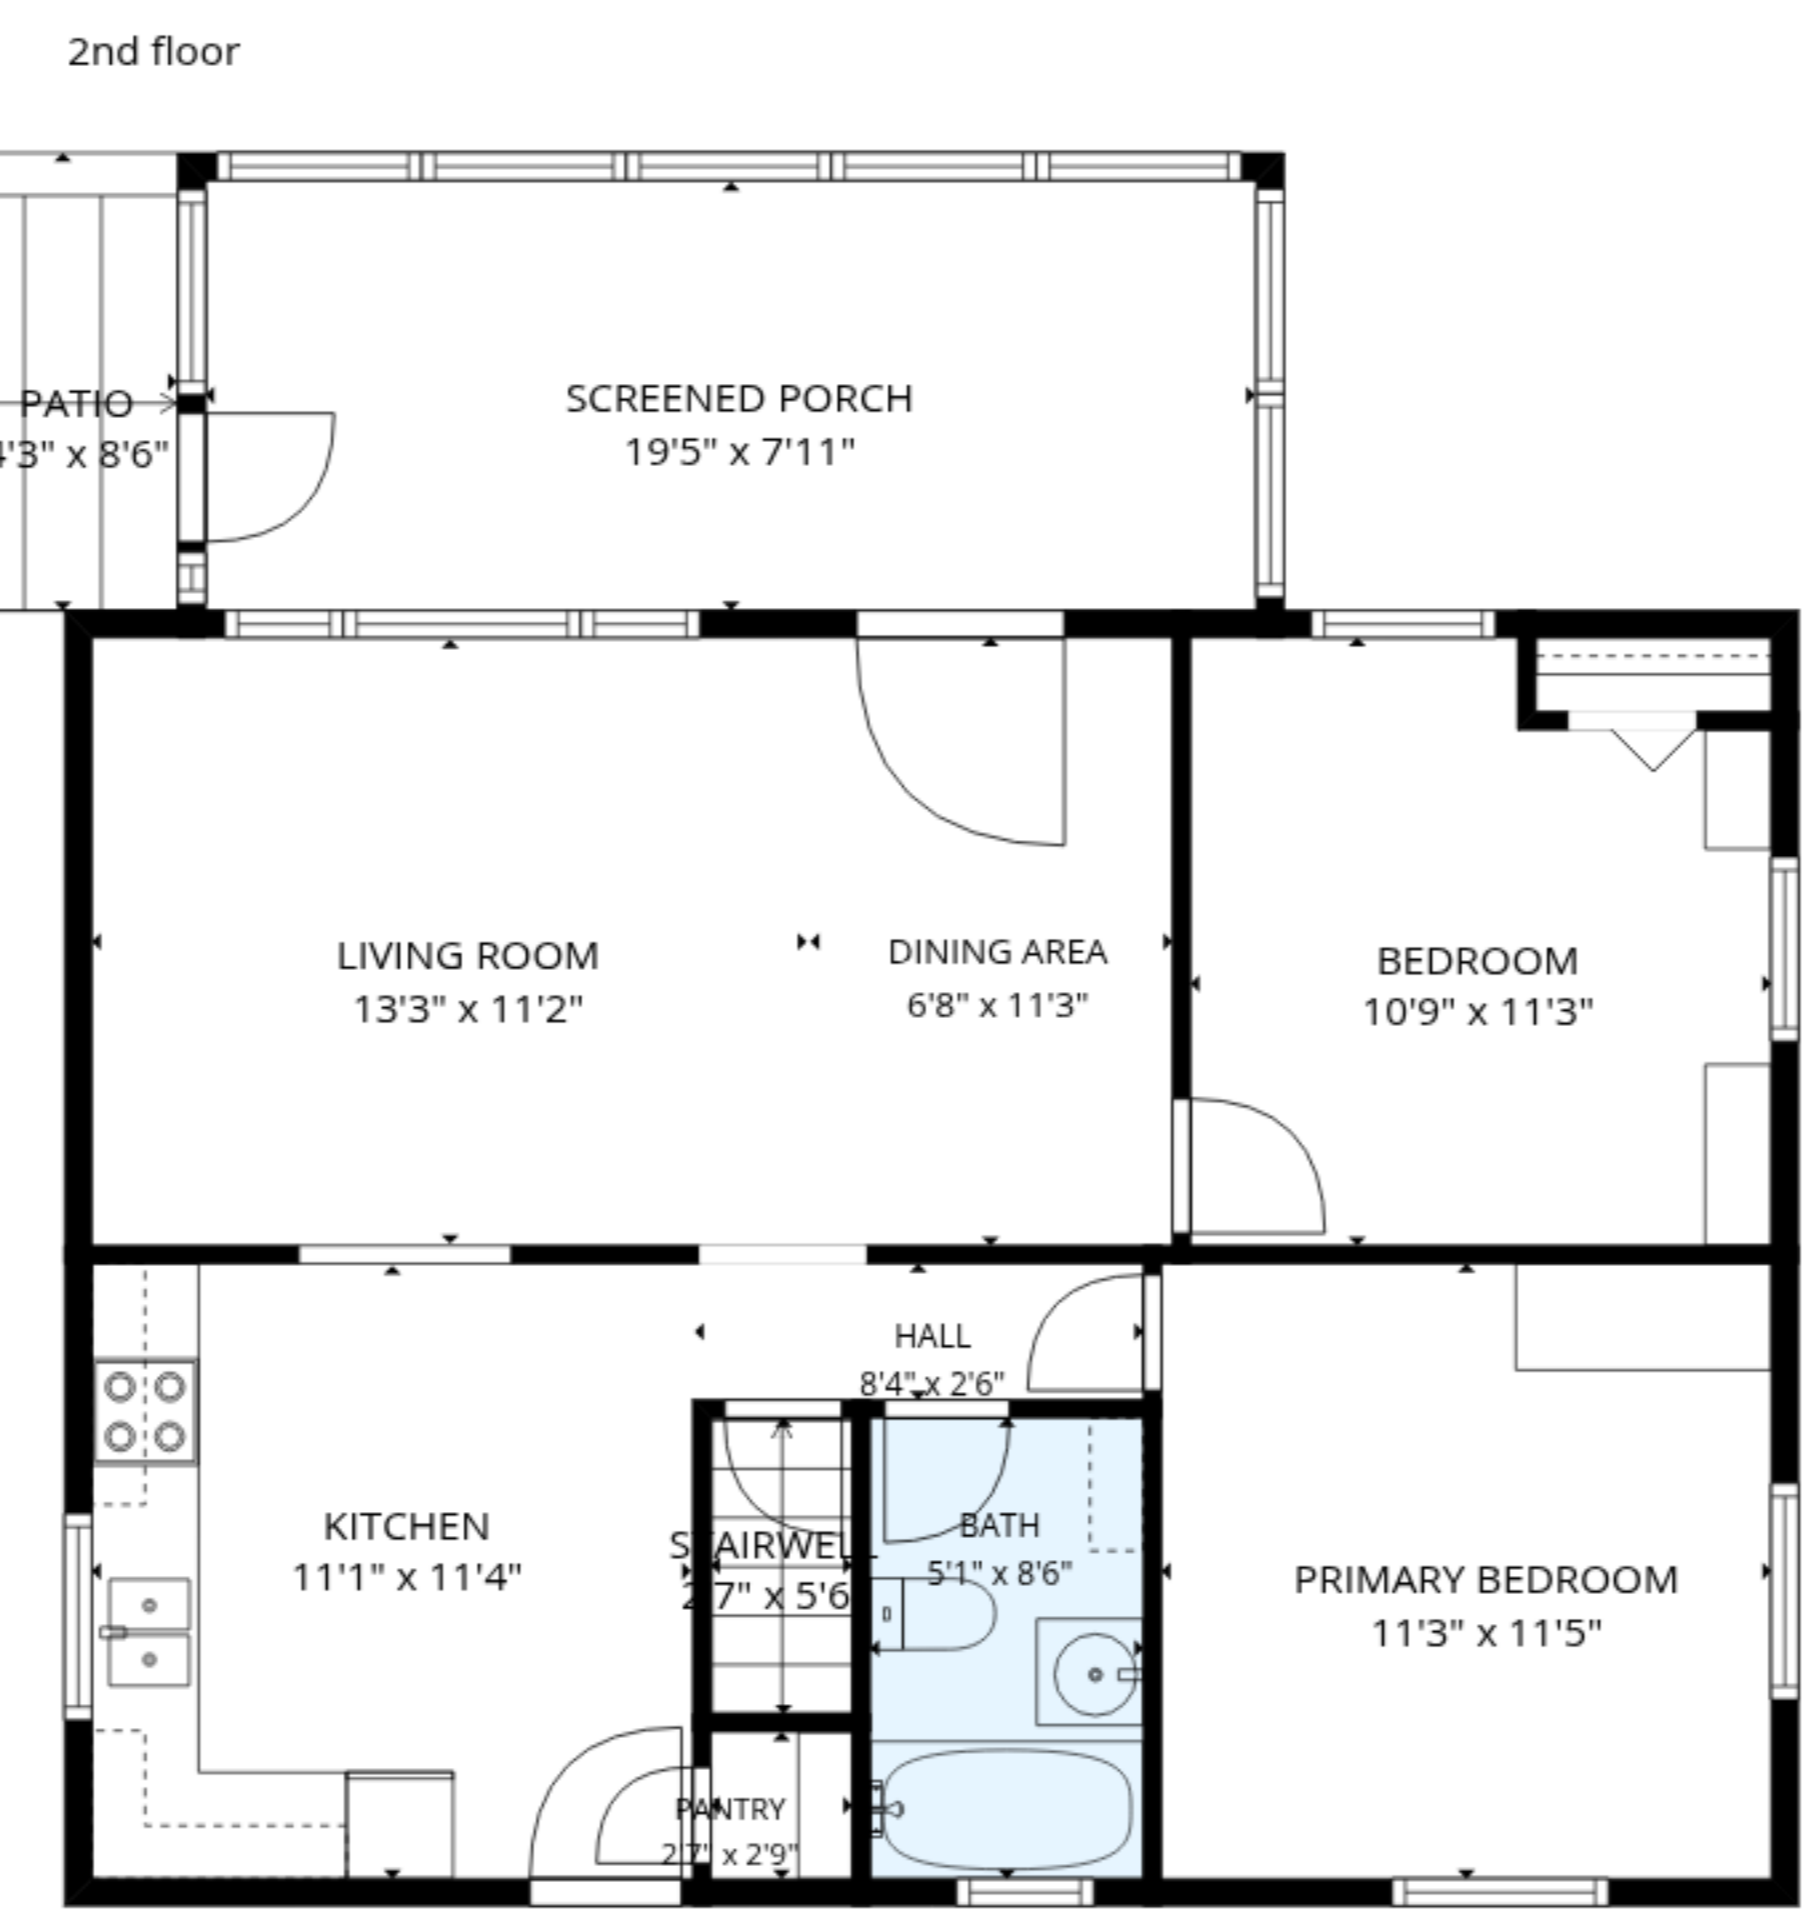

TOTAL: 1333 sq. ft

Basement: 0 sq. ft, 1st floor: 699 sq. ft, 2nd floor: 0 sq. ft, 3rd floor: 634 sq. ft
EXCLUDED AREAS: BASEMENT: 1250 sq. ft, STAIRWELL: 36 sq. ft, SCREENED PORCH: 155 sq. ft,
PATIO: 36 sq. ft, ROOM: 148 sq. ft, COVERED PATIO: 146 sq. ft,
WALLS: 238 sq. ft

MEASUREMENTS ARE DEEMED RELIABLE BUT ARE NOT GUARANTEED.

TOTAL: 1333 sq. ft

Basement: 0 sq. ft, 1st floor: 699 sq. ft, 2nd floor: 0 sq. ft, 3rd floor: 634 sq. ft
 EXCLUDED AREAS: BASEMENT: 1250 sq. ft, STAIRWELL: 36 sq. ft, SCREENED PORCH: 155 sq. ft,
 PATIO: 36 sq. ft, ROOM: 148 sq. ft, COVERED PATIO: 146 sq. ft,
 WALLS: 238 sq. ft

MEASUREMENTS ARE DEEMED RELIABLE BUT ARE NOT GUARANTEED.

3rd floor

2nd floor

1st floor

Basement

TOTAL: 1333 sq. ft
 Basement: 0 sq. ft, 1st floor: 699 sq. ft, 2nd floor: 0 sq. ft, 3rd floor: 634 sq. ft
 EXCLUDED AREAS: BASEMENT: 1250 sq. ft, STAIRWELL: 36 sq. ft, SCREENED PORCH: 155 sq. ft,
 PATIO: 36 sq. ft, ROOM: 148 sq. ft, COVERED PATIO: 146 sq. ft,
 WALLS: 238 sq. ft