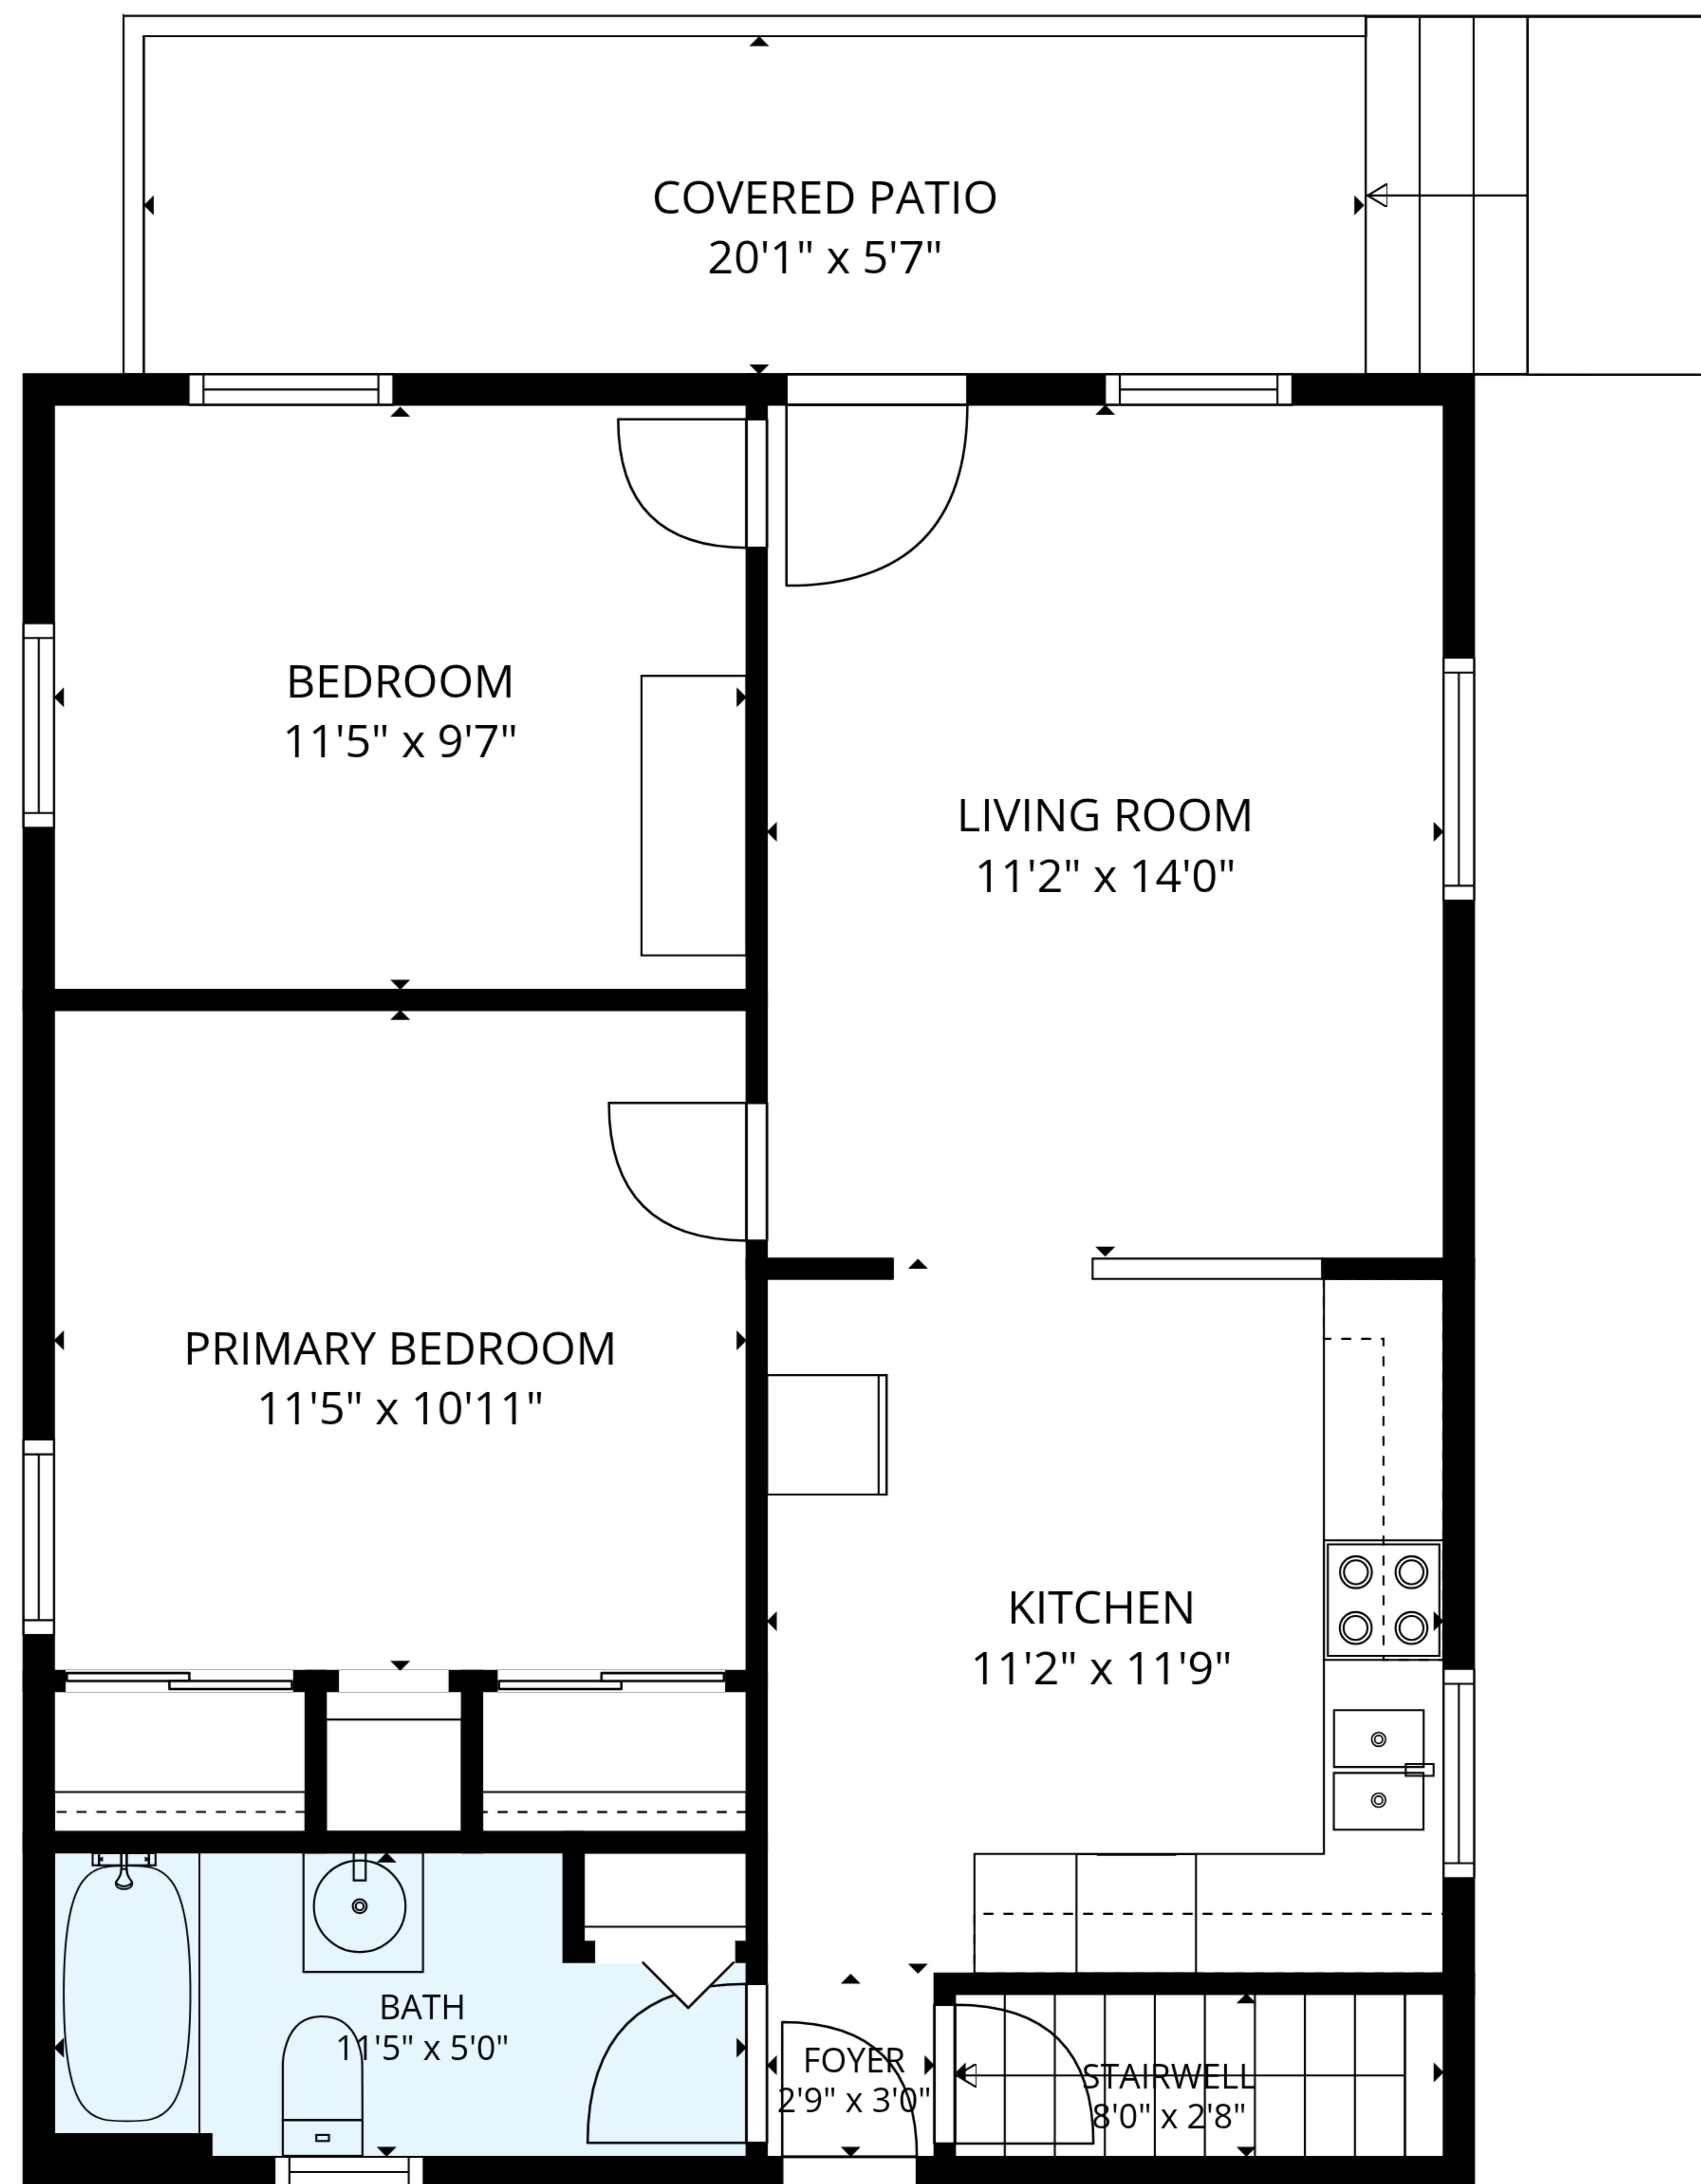

TOTAL: 1333 sq. ft

Basement: 0 sq. ft, 1st floor: 699 sq. ft, 2nd floor: 0 sq. ft, 3rd floor: 634 sq. ft
EXCLUDED AREAS: BASEMENT: 1250 sq. ft, STAIRWELL: 36 sq. ft, SCREENED PORCH: 155 sq. ft,
PATIO: 36 sq. ft, ROOM: 148 sq. ft, COVERED PATIO: 146 sq. ft,
WALLS: 238 sq. ft

MEASUREMENTS ARE DEEMED RELIABLE BUT ARE NOT GUARANTEED.

TOTAL: 1333 sq. ft

Basement: 0 sq. ft, 1st floor: 699 sq. ft, 2nd floor: 0 sq. ft, 3rd floor: 634 sq. ft
 EXCLUDED AREAS: BASEMENT: 1250 sq. ft, STAIRWELL: 36 sq. ft, SCREENED PORCH: 155 sq. ft,
 PATIO: 36 sq. ft, ROOM: 148 sq. ft, COVERED PATIO: 146 sq. ft,
 WALLS: 238 sq. ft