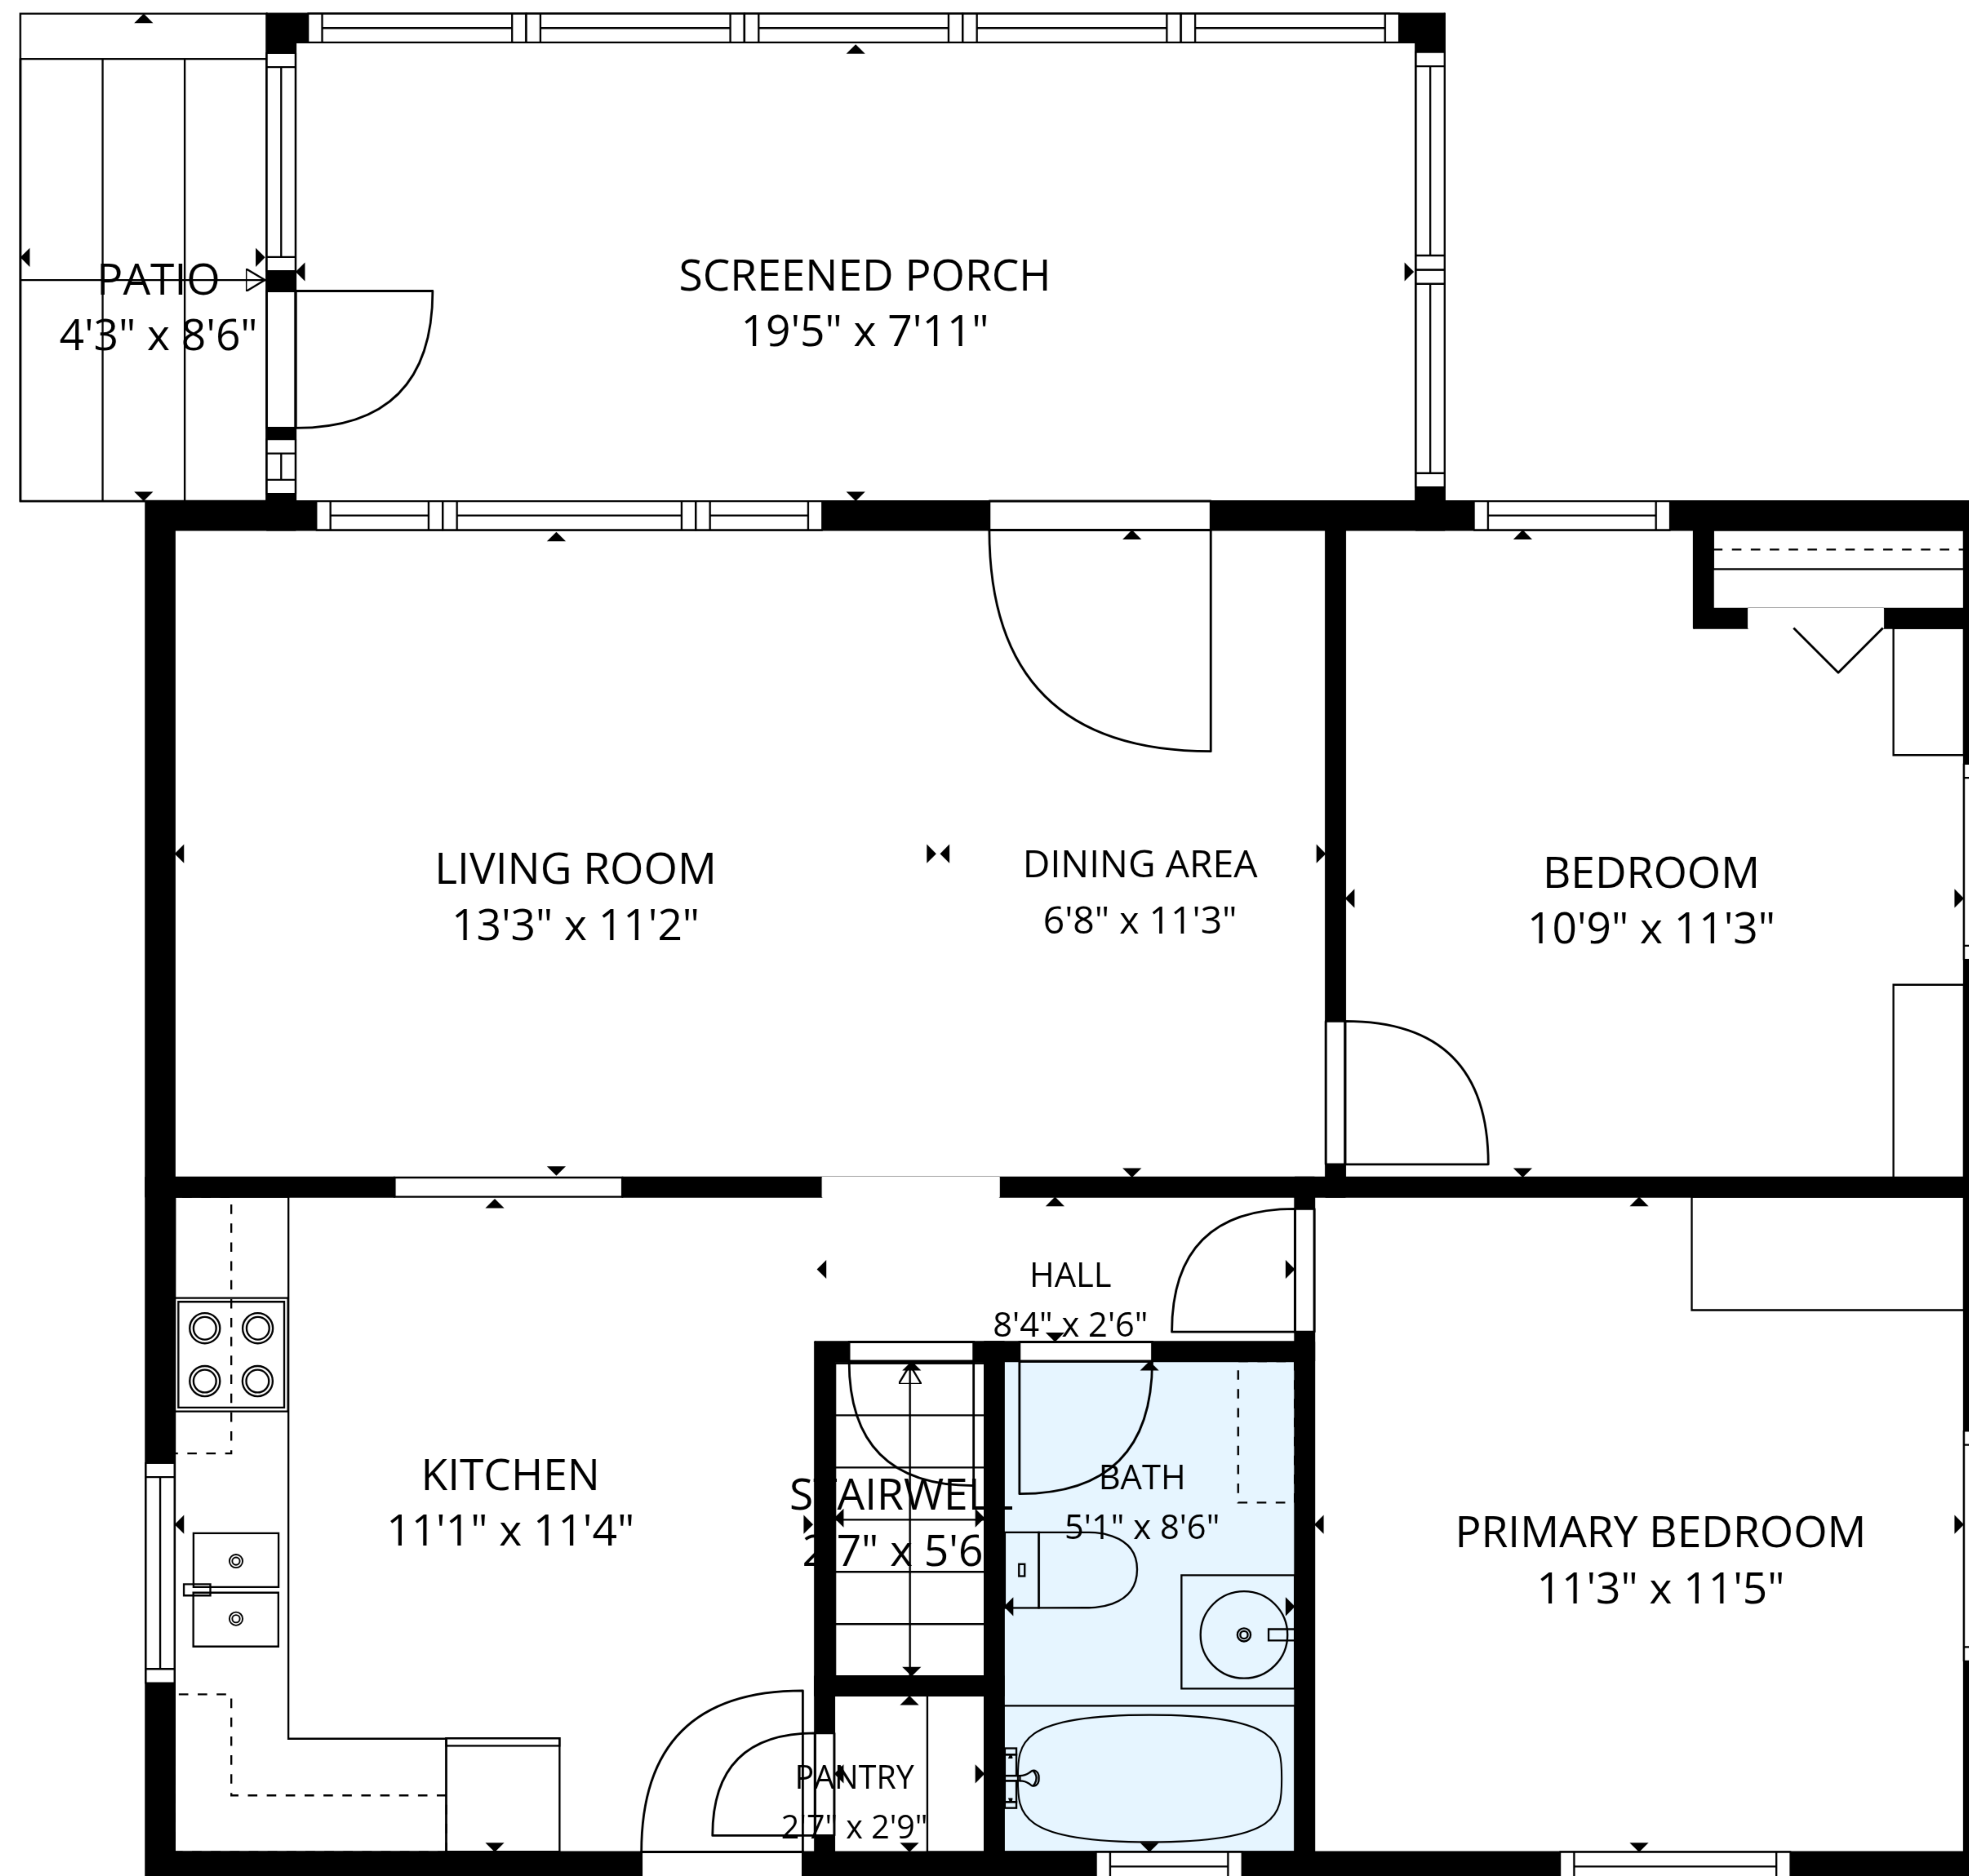

TOTAL: 1333 sq. ft

Basement: 0 sq. ft, 1st floor: 699 sq. ft, 2nd floor: 0 sq. ft, 3rd floor: 634 sq. ft
EXCLUDED AREAS: BASEMENT: 1250 sq. ft, STAIRWELL: 36 sq. ft, SCREENED PORCH: 155 sq. ft,
PATIO: 36 sq. ft, ROOM: 148 sq. ft, COVERED PATIO: 146 sq. ft,
WALLS: 238 sq. ft

MEASUREMENTS ARE DEEMED RELIABLE BUT ARE NOT GUARANTEED.

TOTAL: 1333 sq. ft

Basement: 0 sq. ft, 1st floor: 699 sq. ft, 2nd floor: 0 sq. ft, 3rd floor: 634 sq. ft
 EXCLUDED AREAS: BASEMENT: 1250 sq. ft, STAIRWELL: 36 sq. ft, SCREENED PORCH: 155 sq. ft,
 PATIO: 36 sq. ft, ROOM: 148 sq. ft, COVERED PATIO: 146 sq. ft,
 WALLS: 238 sq. ft