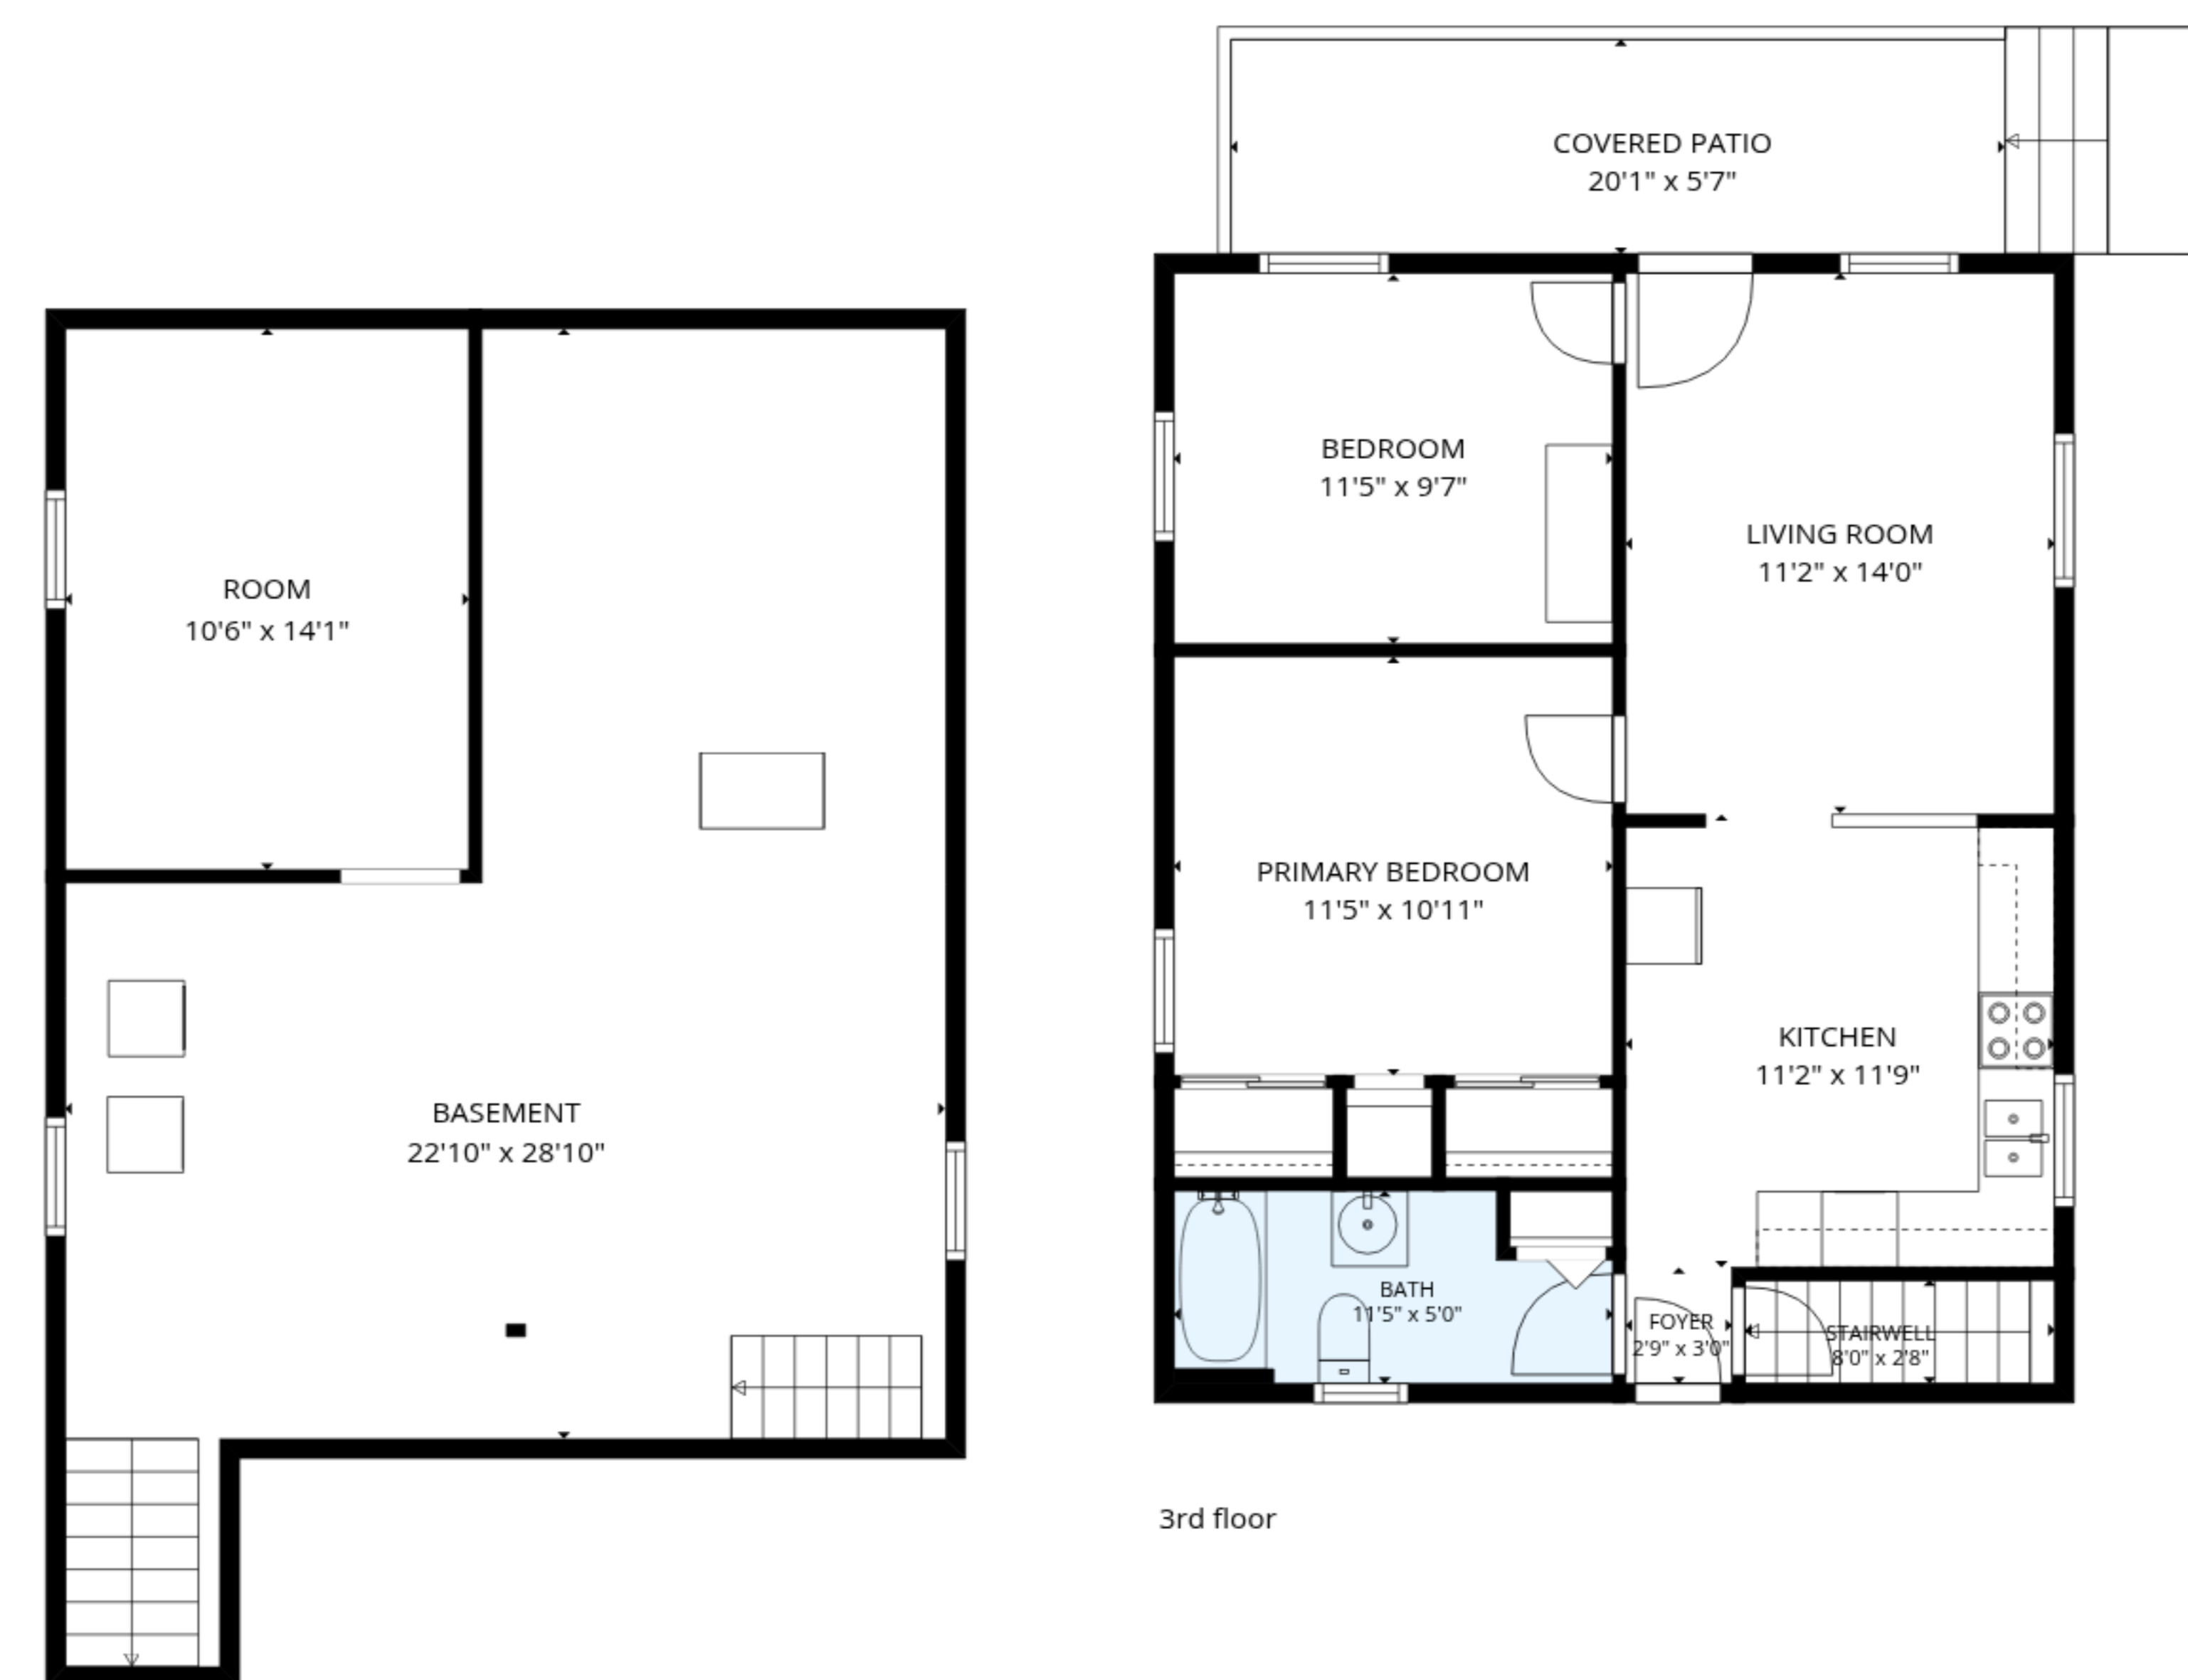

3rd floor

TOTAL: 1333 sq. ft
Basement: 0 sq. ft, 1st floor: 699 sq. ft, 2nd floor: 0 sq. ft, 3rd floor: 634 sq. ft
EXCLUDED AREAS: BASEMENT: 1250 sq. ft, STAIRWELL: 36 sq. ft, SCREENED PORCH: 155 sq. ft,
PATIO: 36 sq. ft, ROOM: 148 sq. ft, COVERED PATIO: 146 sq. ft,
WALLS: 238 sq. ft

MEASUREMENTS ARE DEEMED RELIABLE BUT ARE NOT GUARANTEED.