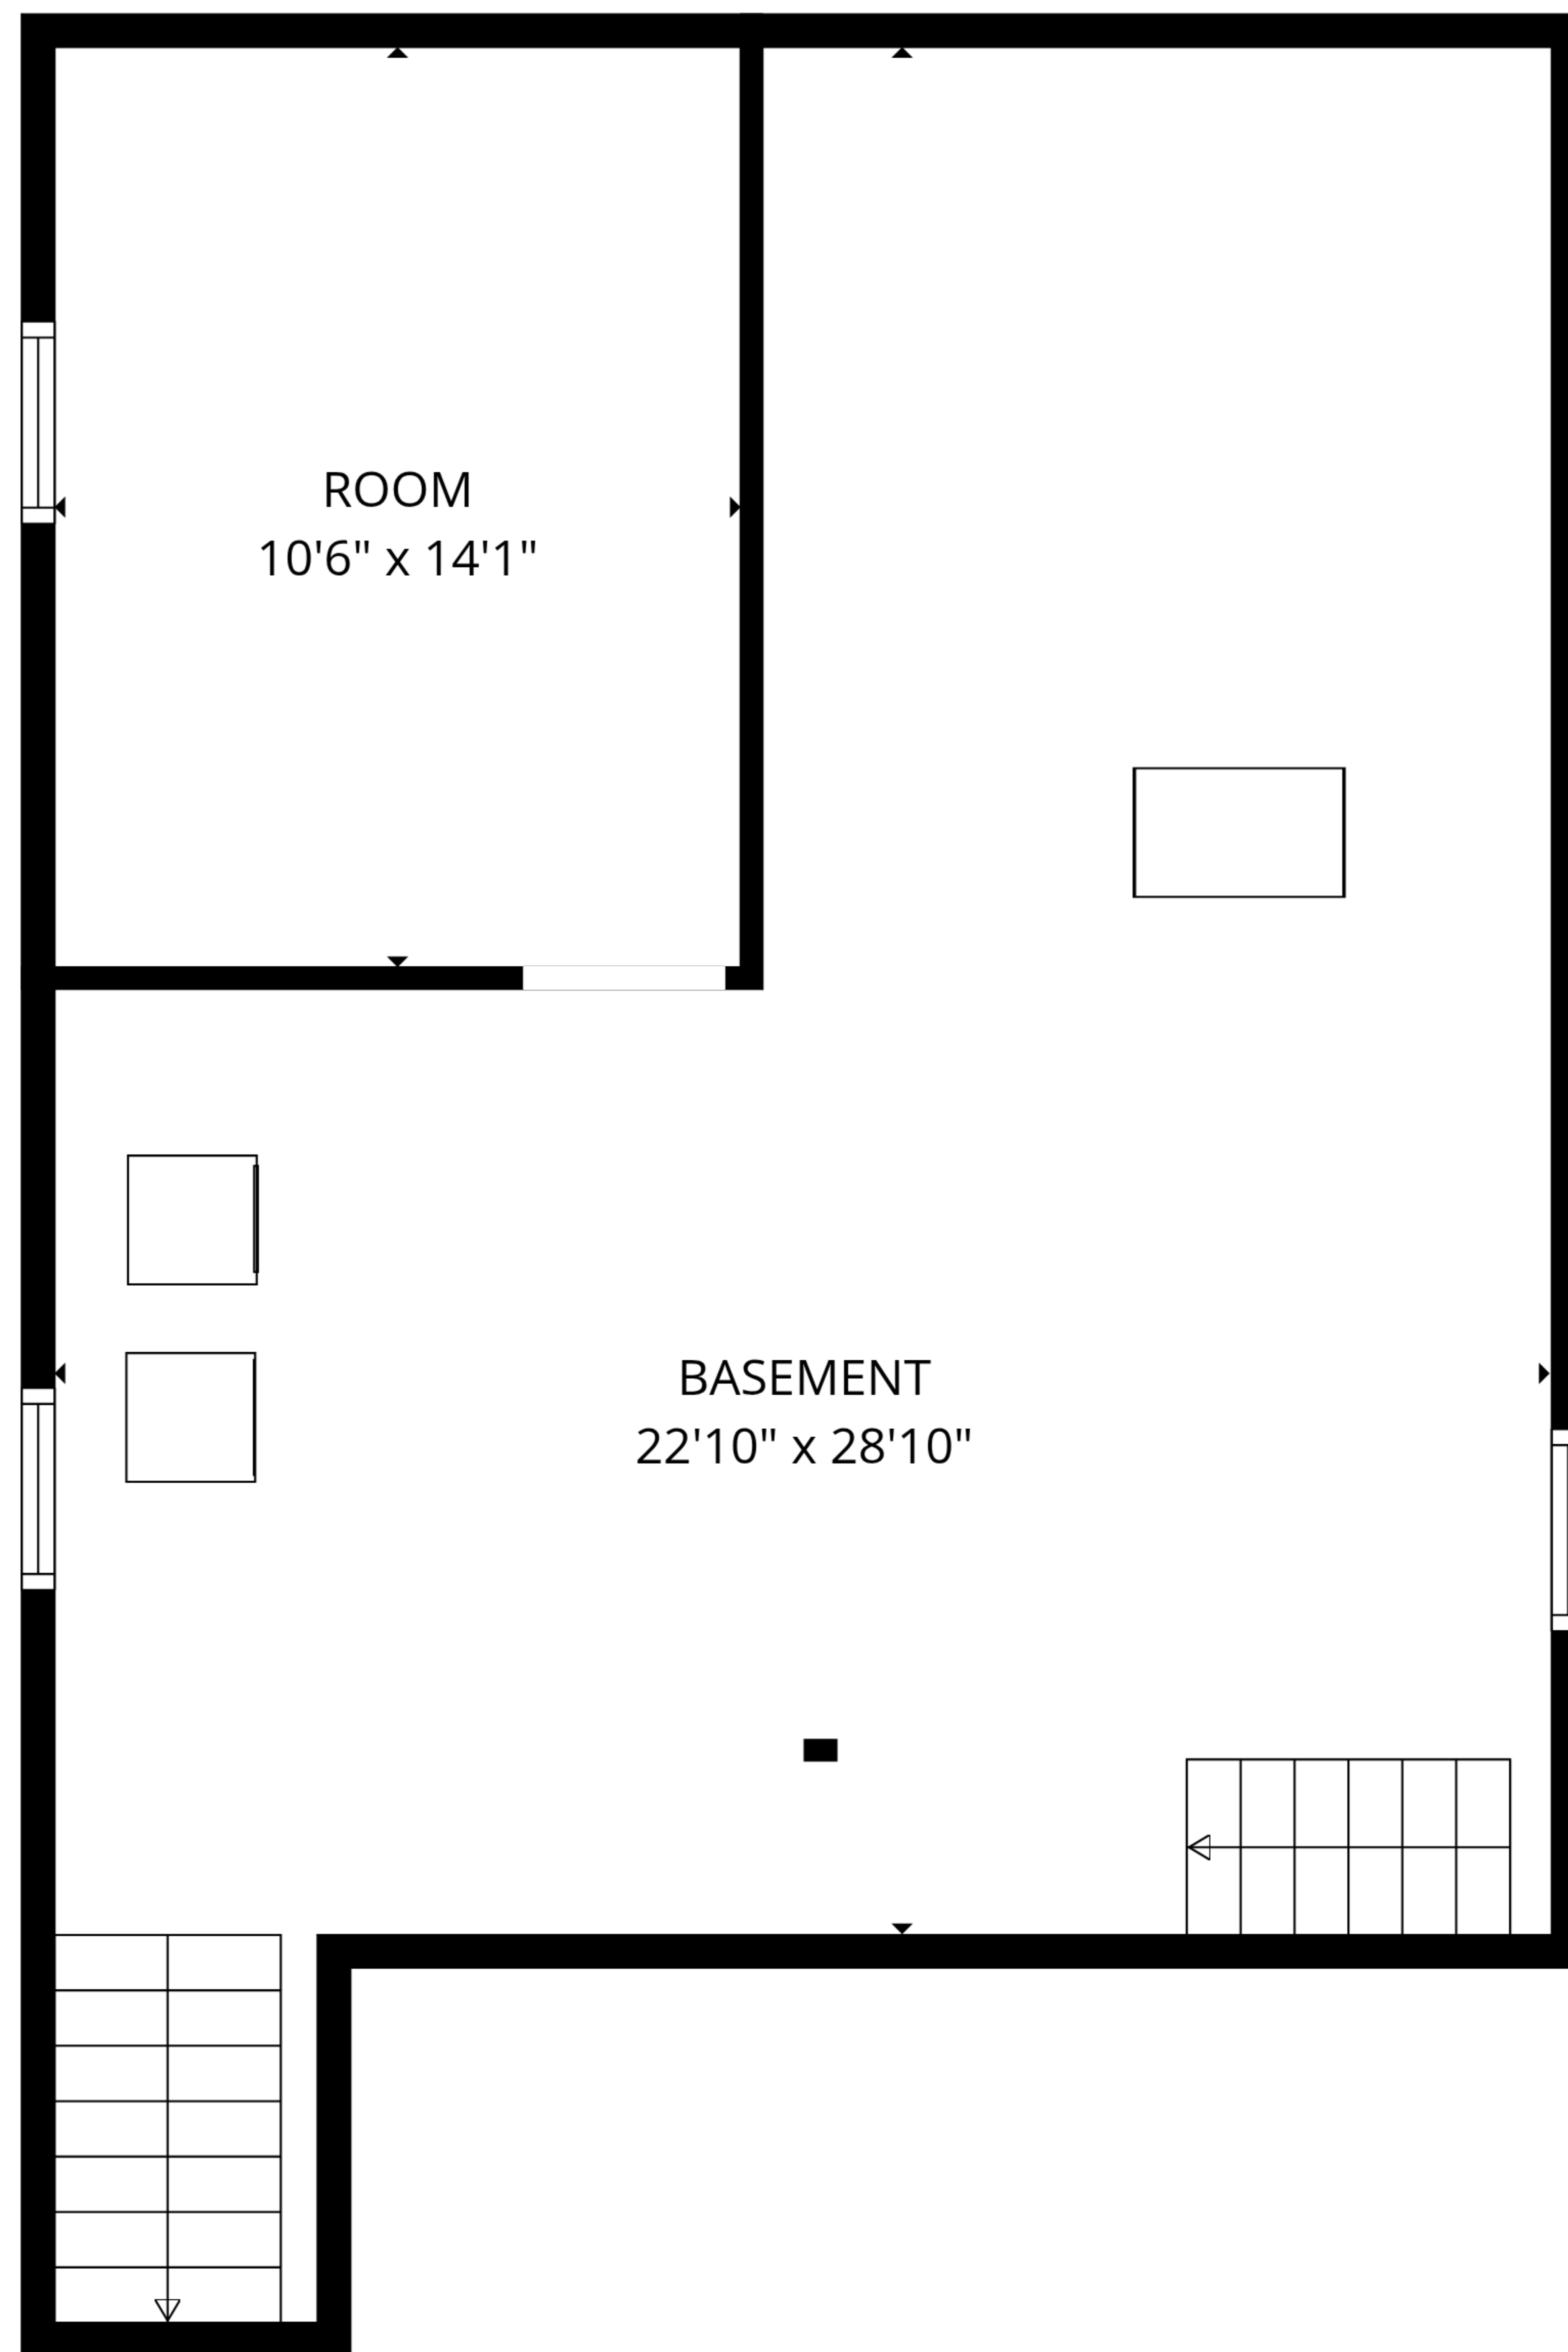

TOTAL: 1333 sq. ft

Basement: 0 sq. ft, 1st floor: 699 sq. ft, 2nd floor: 0 sq. ft, 3rd floor: 634 sq. ft
EXCLUDED AREAS: BASEMENT: 1250 sq. ft, STAIRWELL: 36 sq. ft, SCREENED PORCH: 155 sq. ft,
PATIO: 36 sq. ft, ROOM: 148 sq. ft, COVERED PATIO: 146 sq. ft,
WALLS: 238 sq. ft

MEASUREMENTS ARE DEEMED RELIABLE BUT ARE NOT GUARANTEED.

TOTAL: 1333 sq. ft

Basement: 0 sq. ft, 1st floor: 699 sq. ft, 2nd floor: 0 sq. ft, 3rd floor: 634 sq. ft
 EXCLUDED AREAS: BASEMENT: 1250 sq. ft, STAIRWELL: 36 sq. ft, SCREENED PORCH: 155 sq. ft,
 PATIO: 36 sq. ft, ROOM: 148 sq. ft, COVERED PATIO: 146 sq. ft,
 WALLS: 238 sq. ft