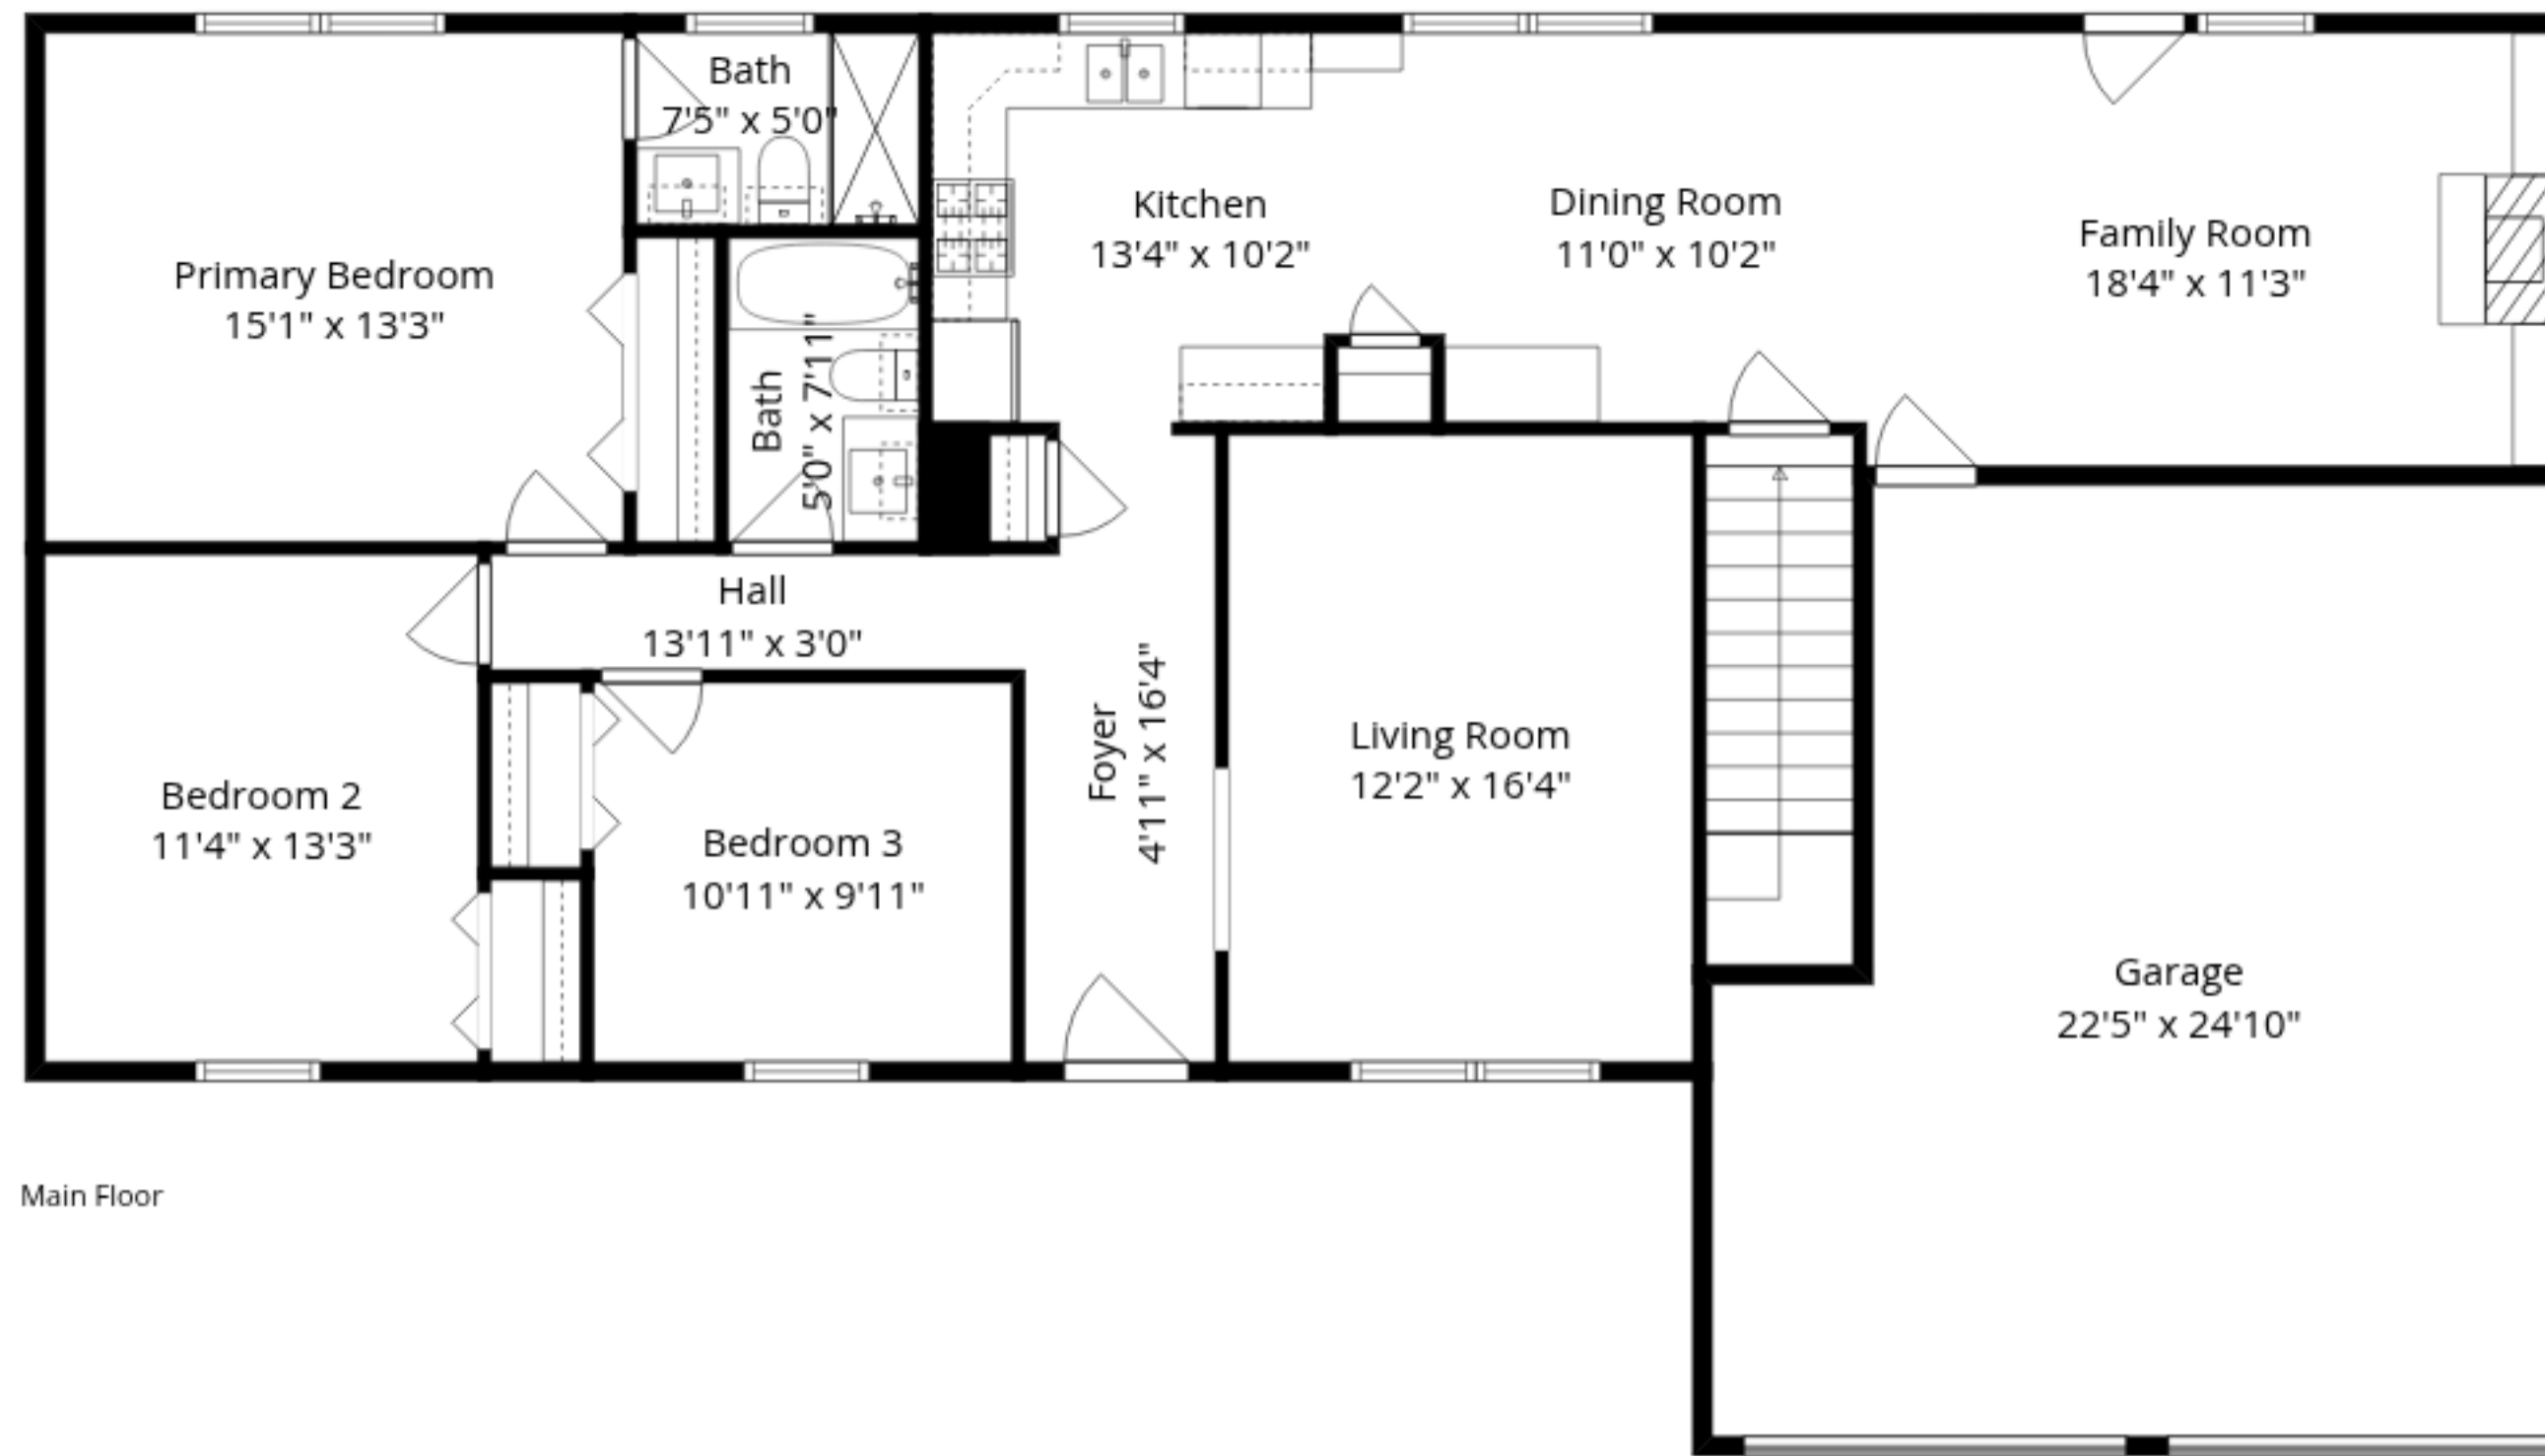

Total GLA: 1970 sq. ft | Total: 2835 sq. ft
Lower floor: 407 sq. ft (Excluded areas 335 sq. ft)
Main floor: 1563 sq. ft (Excluded areas 530 sq. ft)

Sizes And Dimensions Are Approximate. Actual May Vary.

Main Floor

Lower Floor

Total GLA: 1970 sq. ft | Total: 2835 sq. ft
 Lower floor: 407 sq. ft (Excluded areas 335 sq. ft)
 Main floor: 1563 sq. ft (Excluded areas 530 sq. ft)

Sizes And Dimensions Are Approximate. Actual May Vary.