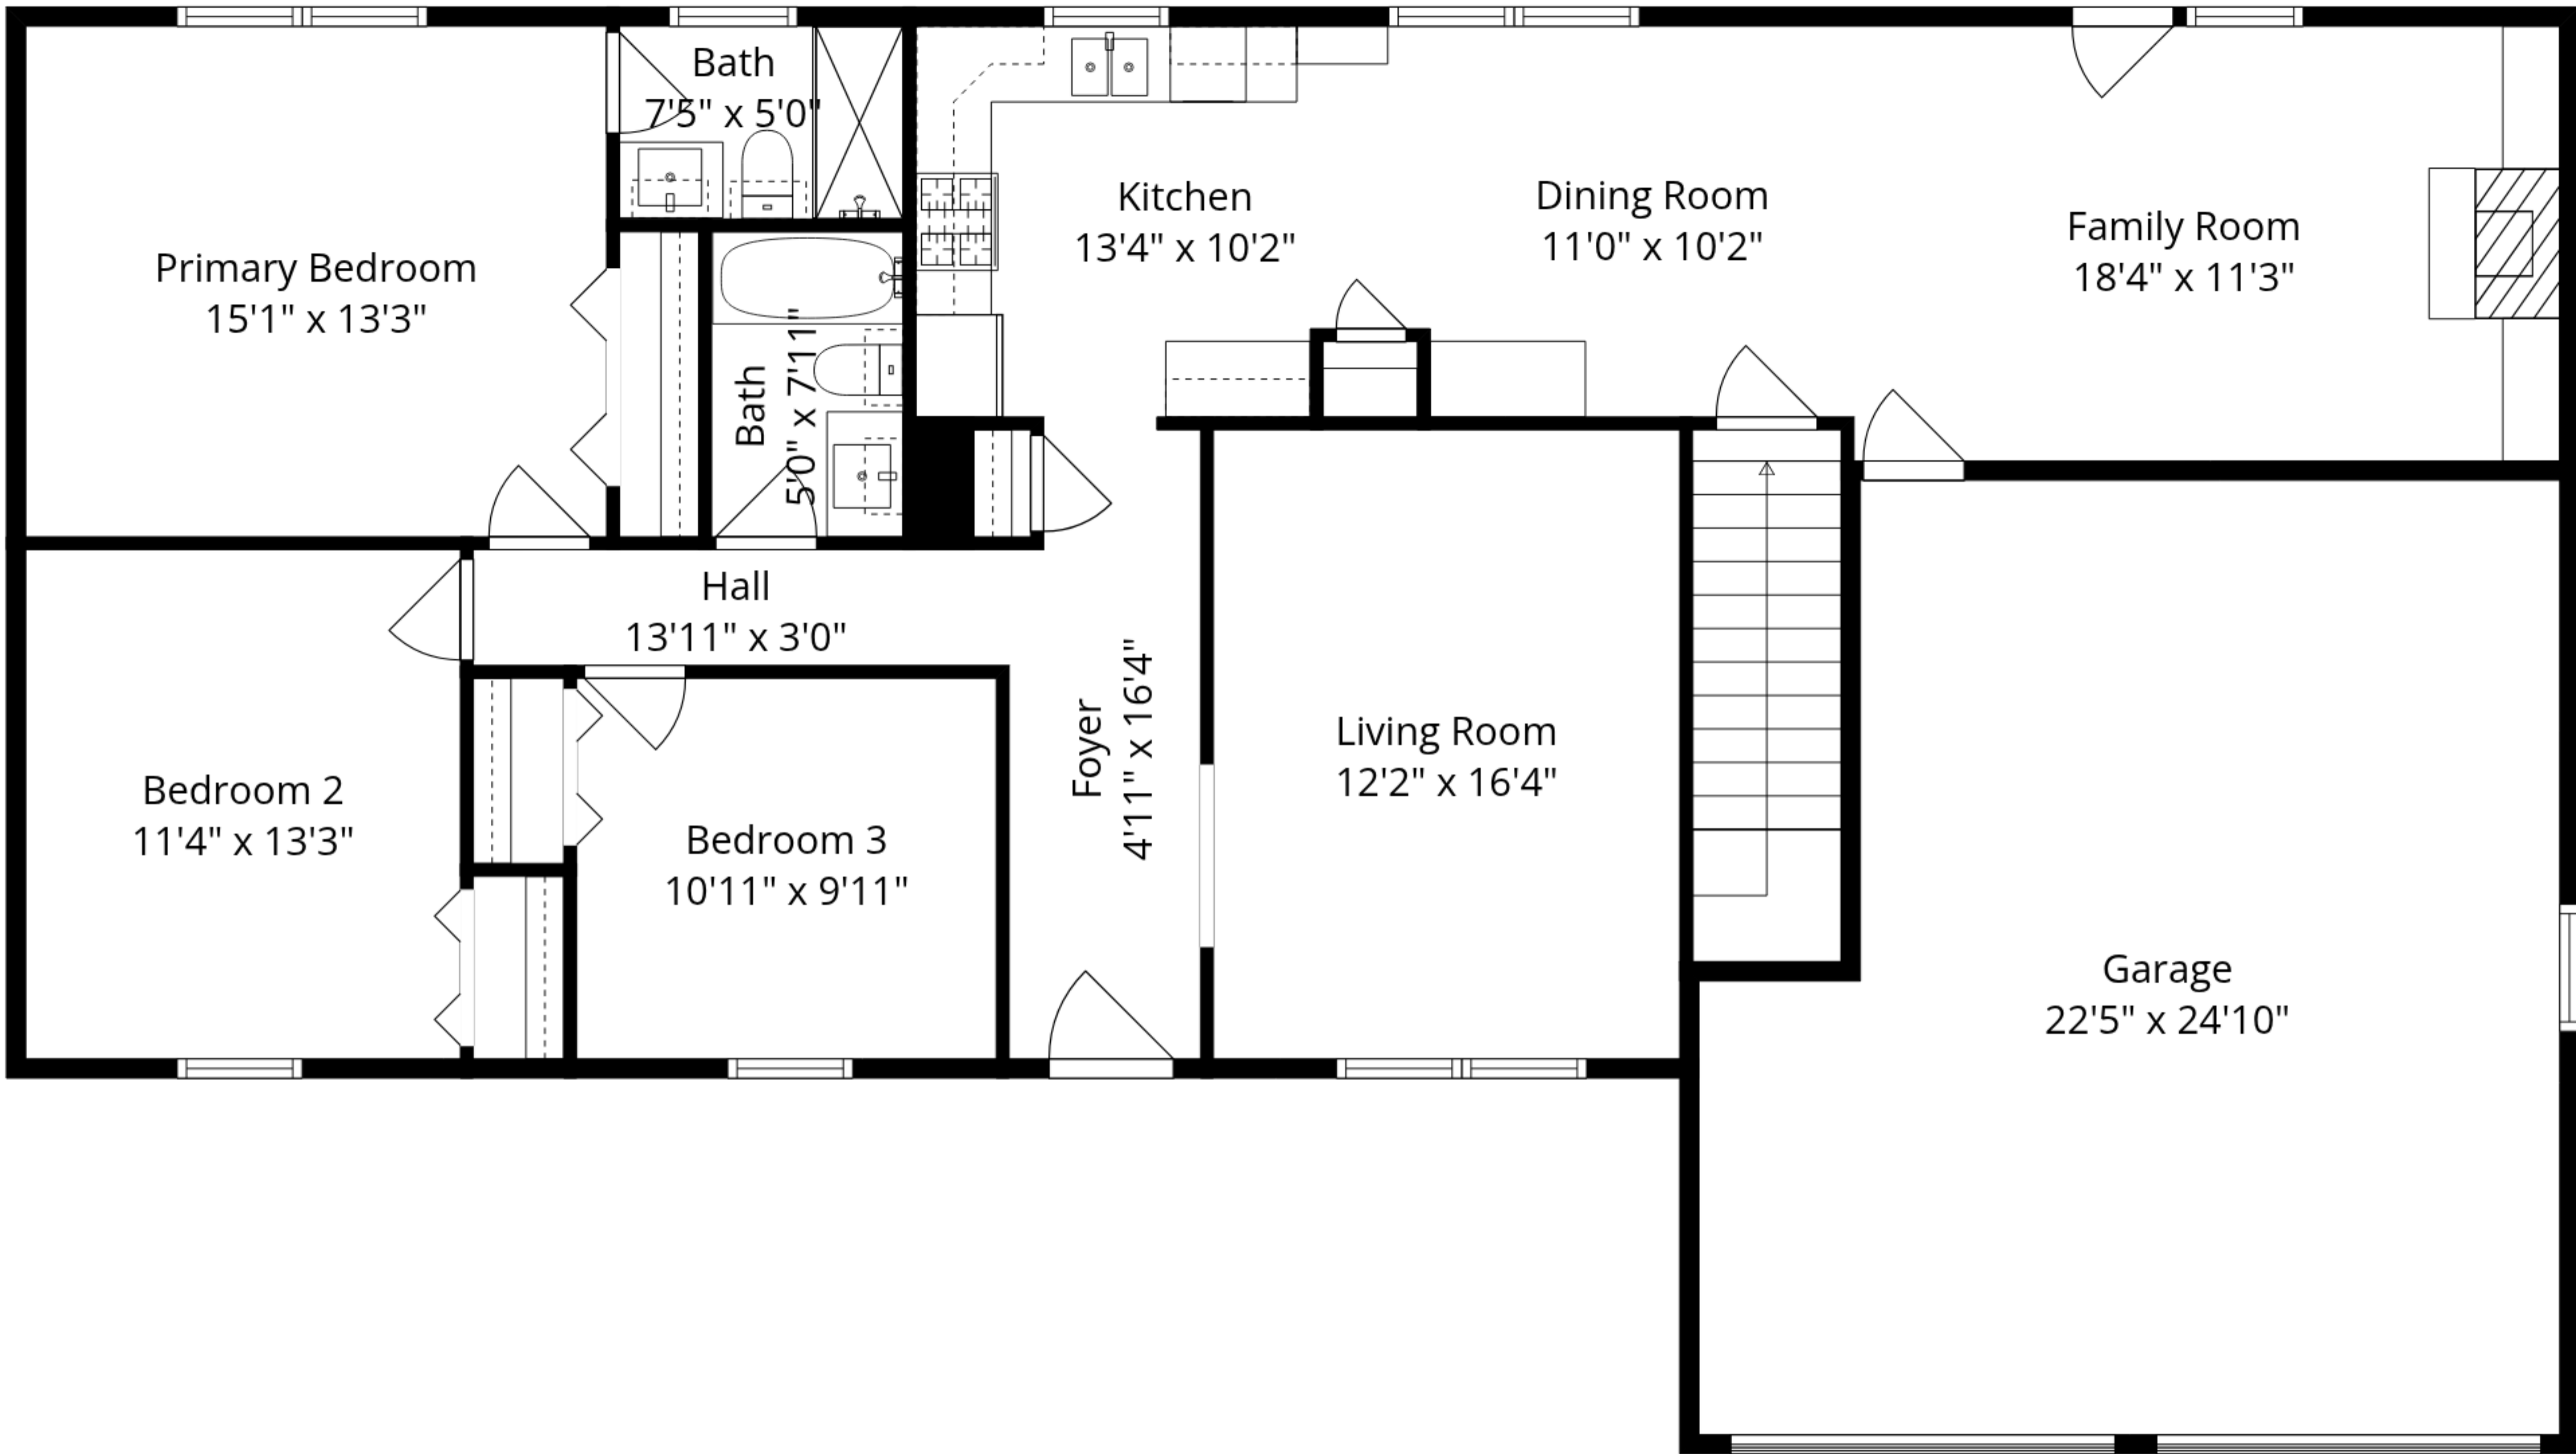

Total GLA: 1970 sq. ft | Total: 2835 sq. ft
Lower floor: 407 sq. ft (Excluded areas 335 sq. ft)
Main floor: 1563 sq. ft (Excluded areas 530 sq. ft)

Sizes And Dimensions Are Approximate. Actual May Vary.

Main Floor

Lower Floor

Total GLA: 1970 sq. ft | Total: 2835 sq. ft
 Lower floor: 407 sq. ft (Excluded areas 335 sq. ft)
 Main floor: 1563 sq. ft (Excluded areas 530 sq. ft)

Sizes And Dimensions Are Approximate. Actual May Vary.