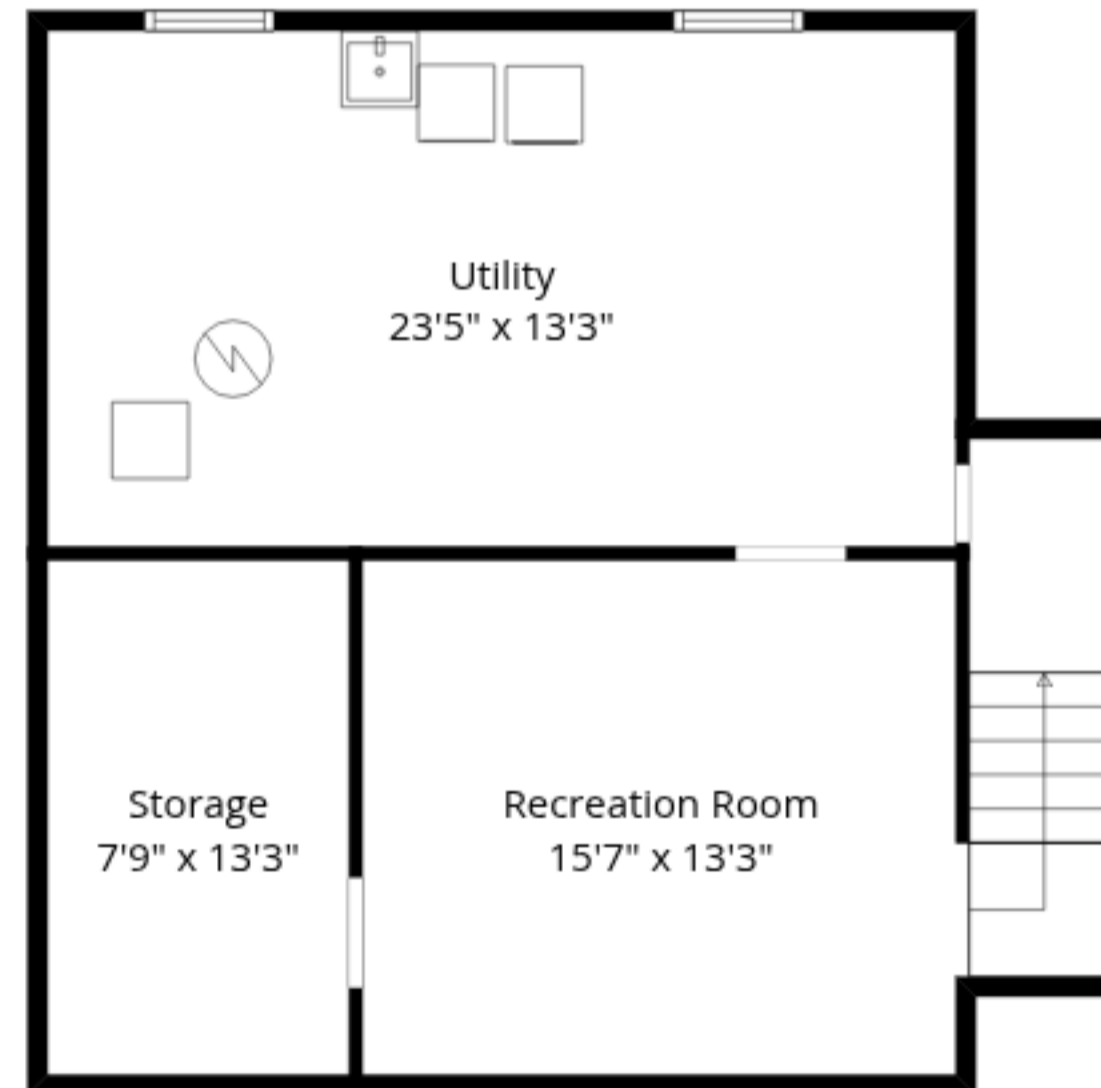

Total GLA: 1970 sq. ft | Total: 2835 sq. ft
Lower floor: 407 sq. ft (Excluded areas 335 sq. ft)
Main floor: 1563 sq. ft (Excluded areas 530 sq. ft)

Sizes And Dimensions Are Approximate. Actual May Vary.

Main Floor

Lower Floor

Total GLA: 1970 sq. ft | Total: 2835 sq. ft
 Lower floor: 407 sq. ft (Excluded areas 335 sq. ft)
 Main floor: 1563 sq. ft (Excluded areas 530 sq. ft)

Sizes And Dimensions Are Approximate. Actual May Vary.