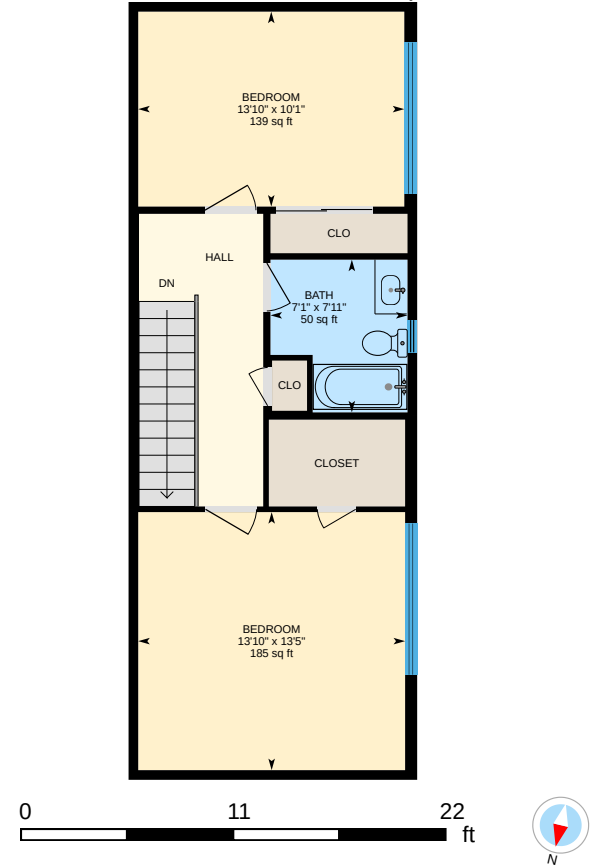

1st Floor

Finished Area 1617.31 sq ft

2nd Floor

Finished Area 598.21 sq ft

3717 Moultrie Dr, Stockton, CA

For illustrative purposes only. All reported dimensions, property sizes and floor areas are approximate and subject to independent verification. To the extent permitted by law, no warranty is made as to accuracy or completeness, and no liability will be accepted for any errors or omissions.