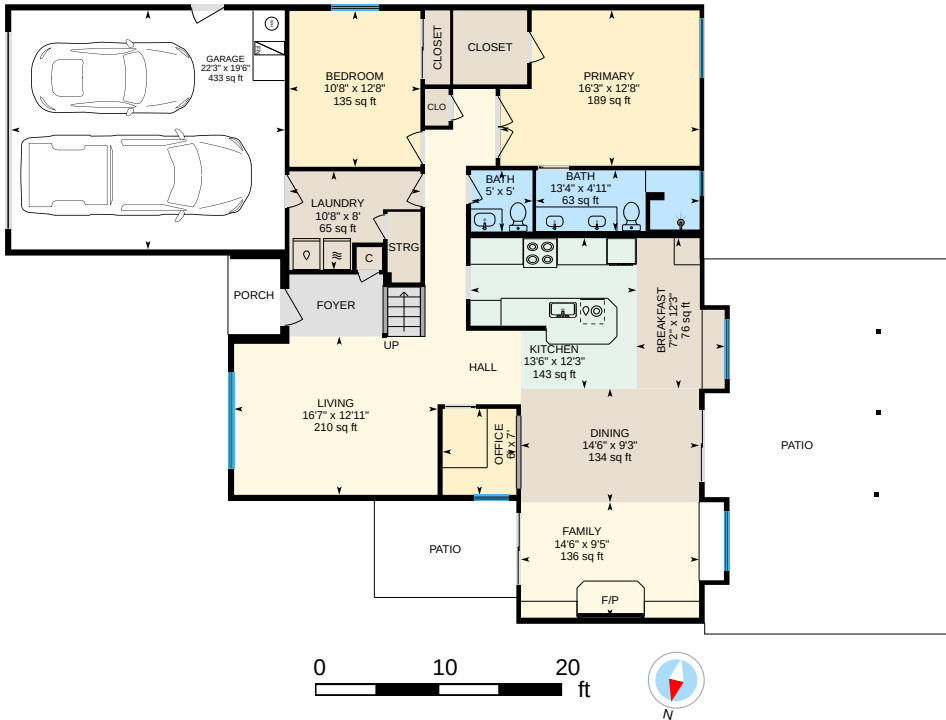

1st Floor

Finished Area 1617.31 sq ft

2nd Floor

Finished Area 598.21 sq ft

3717 Moultrie Dr, Stockton, CA

For illustrative purposes only. All reported dimensions, property sizes and floor areas are approximate and subject to independent verification. To the extent permitted by law, no warranty is made as to accuracy or completeness, and no liability will be accepted for any errors or omissions.