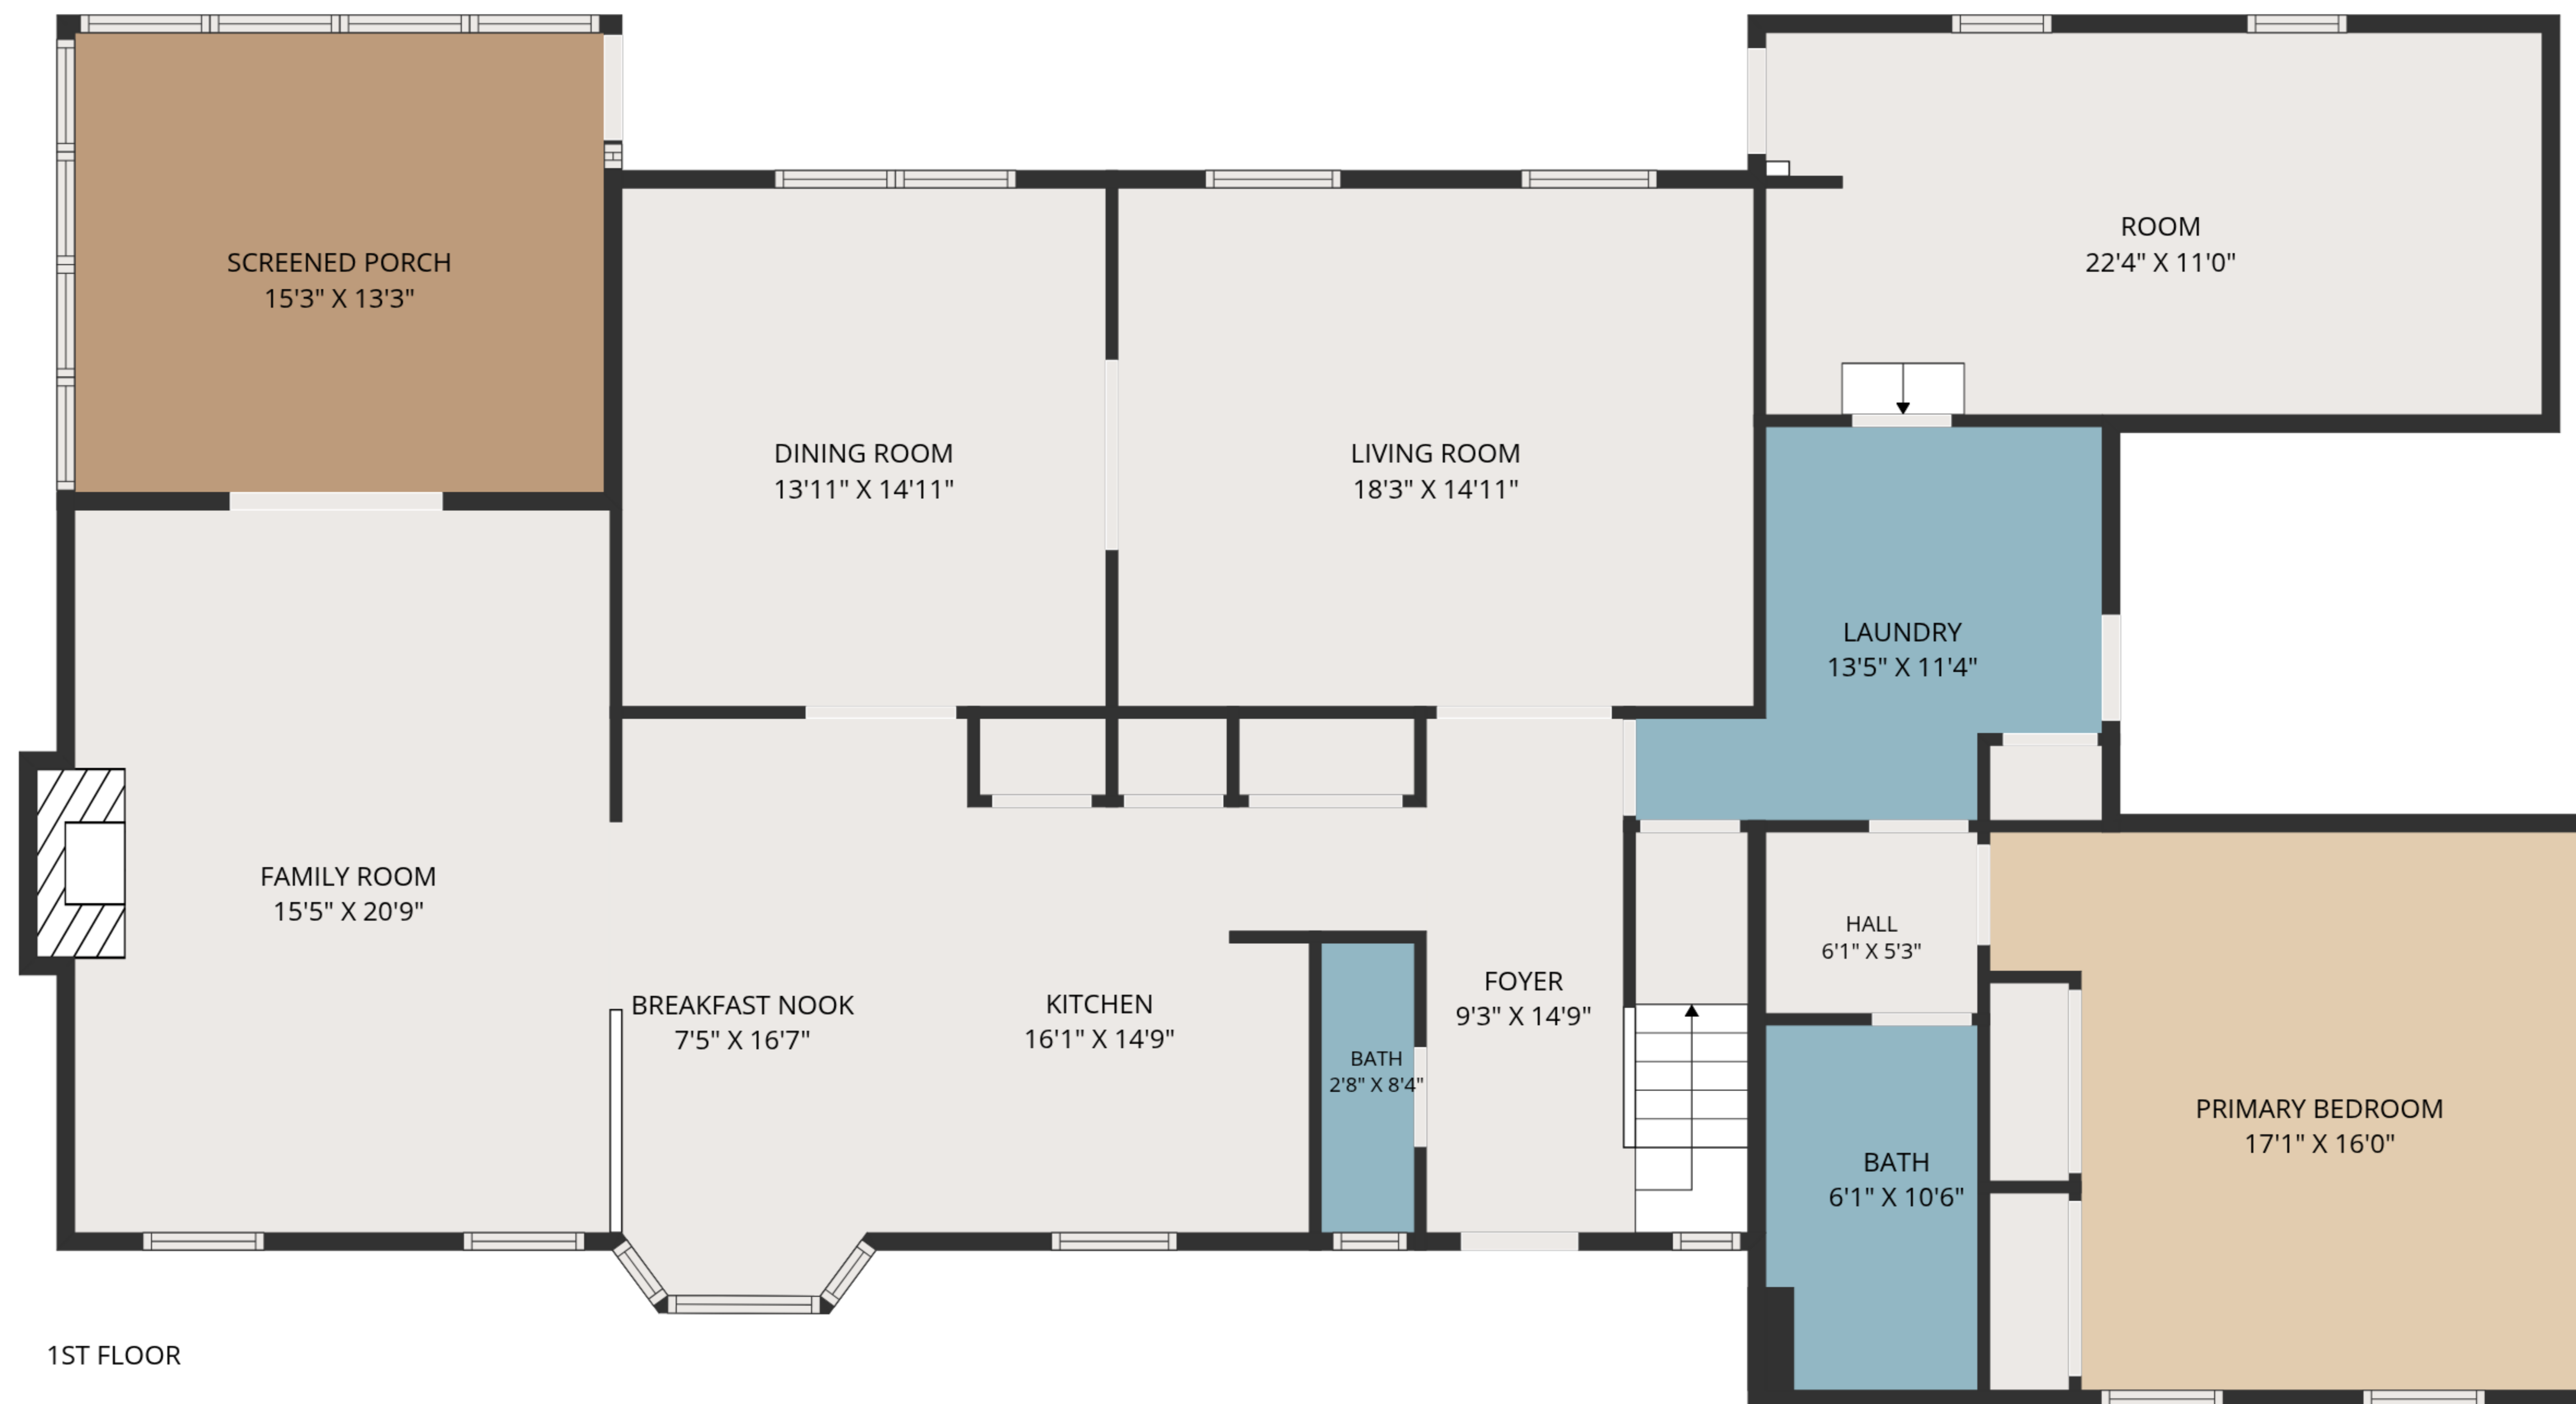

TOTAL: 3034 sq. ft

1st floor: 2063 sq. ft, 2nd floor: 971 sq. ft

EXCLUDED AREAS: SCREENED PORCH: 201 sq. ft, FIREPLACE: 7 sq. ft, WALLS: 202 sq. ft

MEASUREMENTS ARE DEEMED HIGHLY RELIABLE BUT NOT GUARANTEED.

2ND FLOOR

1ST FLOOR

TOTAL: 3034 sq. ft
 1st floor: 2063 sq. ft, 2nd floor: 971 sq. ft
 EXCLUDED AREAS: SCREENED PORCH: 201 sq. ft, FIREPLACE: 7 sq. ft, WALLS: 202 sq. ft

MEASUREMENTS ARE DEEMED HIGHLY RELIABLE BUT NOT GUARANTEED.