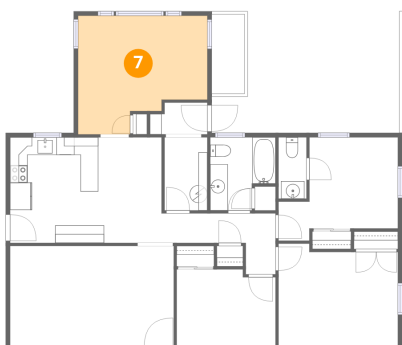

4 Floor 1 - Entry

Dimensions: 6'6" x 3'7"
Area: 23 sq. ft
Counted as living area: Yes

Heated: Yes
Finished: Yes
Enclosed: Yes
Contiguous: Yes
Permitted: Yes
Wet space: No
Addition: No
Conversion: No

5 Floor 1 - Bath

Dimensions: 7'5" x 8'3"
Area: 61 sq. ft
Counted as living area: Yes

Heated: Yes
Finished: Yes
Enclosed: Yes
Contiguous: Yes
Permitted: Yes
Wet space: Yes
Addition: No
Conversion: No

1006 Green Meadow Road, Town and Country, Bedford, Bedford County, Virginia, United States, 24523

6 Floor 1 - Utility

Dimensions: 4'10" x 8'3"
Area: 40 sq. ft
Counted as living area: Yes

Heated: Yes
Finished: Yes
Enclosed: Yes
Contiguous: Yes
Permitted: Yes
Wet space: No
Addition: No
Conversion: No

7 Floor 1 - Family Room