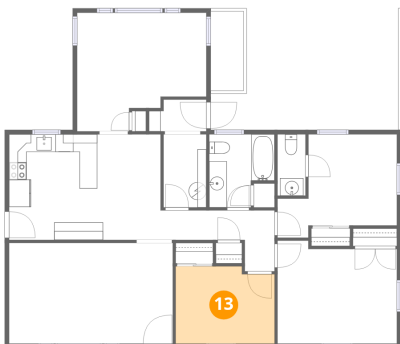

Dimensions: 7'3" x 12'0"
Area: 86 sq. ft
Counted as living area: Yes

Heated: Yes
Finished: Yes
Enclosed: Yes
Contiguous: Yes
Permitted: Yes
Wet space: No
Addition: No
Conversion: No

1006 Green Meadow Road, Town and Country, Bedford, Bedford County, Virginia, United States, 24523

12 Floor 1 - Hall

Dimensions: 12'11" x 6'10"
Area: 89 sq. ft
Counted as living area: Yes

Heated: Yes
Finished: Yes
Enclosed: Yes
Contiguous: Yes
Permitted: Yes
Wet space: No
Addition: No
Conversion: No

13 Floor 1 - Bedroom

Dimensions: 11'3" x 8'9"
Area: 98 sq. ft
Counted as living area: Yes

Heated: Yes
Finished: Yes
Enclosed: Yes
Contiguous: Yes
Permitted: Yes
Wet space: No
Addition: No
Conversion: No