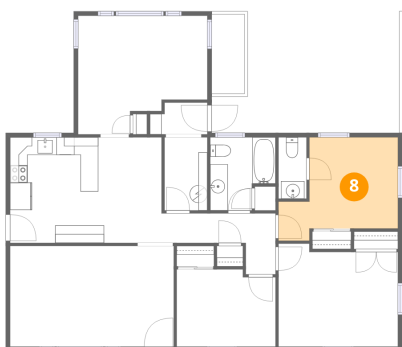

6 Floor 1 - Utility

Dimensions: 4'10" x 8'3"
Area: 40 sq. ft
Counted as living area: Yes

Heated: Yes
Finished: Yes
Enclosed: Yes
Contiguous: Yes
Permitted: Yes
Wet space: No
Addition: No
Conversion: No

7 Floor 1 - Family Room

Dimensions: 14'8" x 13'5"
Area: 197 sq. ft
Counted as living area: Yes

Heated: Yes
Finished: Yes
Enclosed: Yes
Contiguous: Yes
Permitted: Yes
Wet space: No
Addition: No
Conversion: No

8 Floor 1 - Primary Bedroom

Dimensions: 13'7" x 10'3"
Area: 139 sq. ft
Counted as living area: Yes

Heated: Yes
Finished: Yes
Enclosed: Yes
Contiguous: Yes
Permitted: Yes
Wet space: No
Addition: No
Conversion: No

1006 Green Meadow Road, Town and Country, Bedford, Bedford County, Virginia, United States, 24523