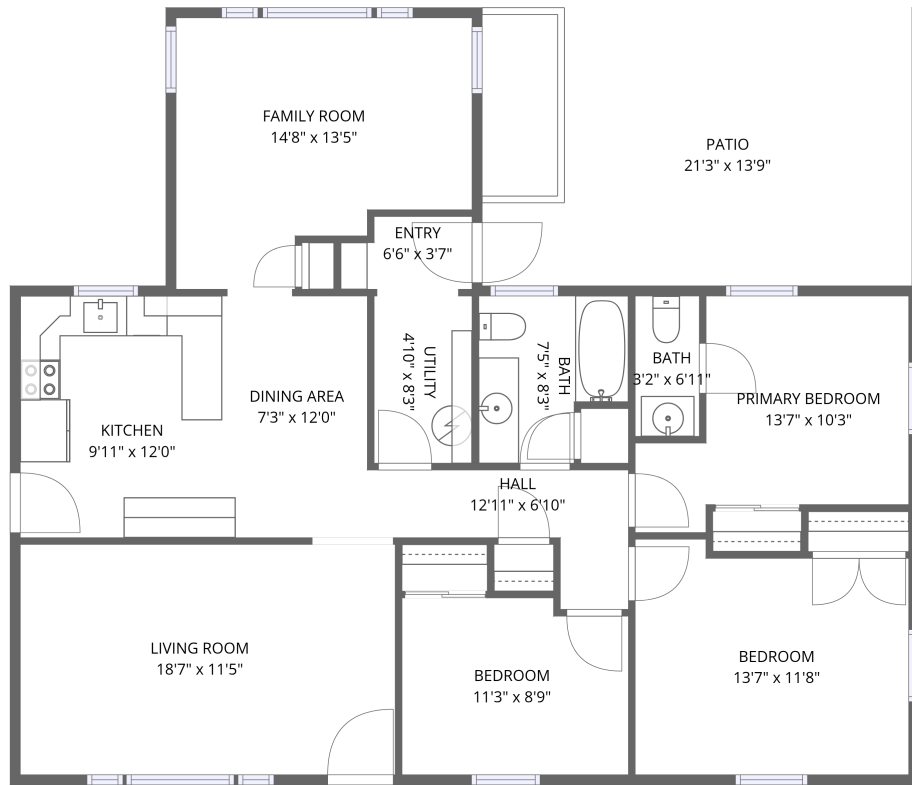

Home data report

1006 Green Meadow Road, Town and Country, Bedford, Bedford County, Virginia, United States, 24523

1st floor

Total Area: 1245 sq. ft

1st Floor: 1245 sq. ft

Excluded: Patio 254 sq. ft, Walls: 82 sq. ft

Property summary

Home data report

1006 Green Meadow Road, Town and Country, Bedford, Bedford County, Virginia, United States, 24523

Room dimensions

Floor 1

Total:1245sqft

Excluded: 254sqft

#		Dimensions	sqft	Counted as living area
1	Bedroom	13'7" x 11'8"	158 sq. ft	Yes
2	Kitchen	9'11" x 12'0"	119 sq. ft	Yes
3	Patio	21'3" x 13'9"	292 sq. ft	No
4	Entry	6'6" x 3'7"	23 sq. ft	Yes
5	Bath	7'5" x 8'3"	61 sq. ft	Yes
6	Utility	4'10" x 8'3"	40 sq. ft	Yes
7	Family Room	14'8" x 13'5"	197 sq. ft	Yes
8	Primary Bedroom	13'7" x 10'3"	139 sq. ft	Yes
9	Bath	3'2" x 6'11"	22 sq. ft	Yes
10	Living Room	18'7" x 11'5"	212 sq. ft	Yes
11	Dining Area	7'3" x 12'0"	86 sq. ft	Yes

1006 Green Meadow Road, Town and Country, Bedford, Bedford County, Virginia, United States, 24523

1 Floor 1 - Bedroom

Dimensions: 13'7" x 11'8"
Area: 158 sq. ft
Counted as living area: Yes

Heated: Yes
Finished: Yes
Enclosed: Yes
Contiguous: Yes
Permitted: Yes
Wet space: No
Addition: No
Conversion: No

2 Floor 1 - Kitchen

Dimensions: 9'11" x 12'0"
Area: 119 sq. ft
Counted as living area: Yes

Heated: Yes
Finished: Yes
Enclosed: Yes
Contiguous: Yes
Permitted: Yes
Wet space: No
Addition: No
Conversion: No