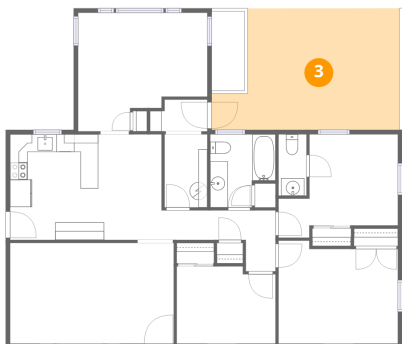

1006 Green Meadow Road, Town and Country, Bedford, Bedford County, Virginia, United States, 24523

1 Floor 1 - Bedroom

Dimensions: 13'7" x 11'8"
Area: 158 sq. ft
Counted as living area: Yes

Heated: Yes
Finished: Yes
Enclosed: Yes
Contiguous: Yes
Permitted: Yes
Wet space: No
Addition: No
Conversion: No

2 Floor 1 - Kitchen

Dimensions: 9'11" x 12'0"
Area: 119 sq. ft
Counted as living area: Yes

Heated: Yes
Finished: Yes
Enclosed: Yes
Contiguous: Yes
Permitted: Yes
Wet space: No
Addition: No
Conversion: No

1006 Green Meadow Road, Town and Country, Bedford, Bedford County, Virginia, United States, 24523

3 Floor 1 - Patio

Dimensions: 21'3" x 13'9"
Area: 292 sq. ft
Counted as living area: No

Heated: No
Finished: No
Enclosed: No
Contiguous: Yes
Permitted: Yes
Wet space: No
Addition: No
Conversion: No

4 Floor 1 - Entry

Dimensions: 6'6" x 3'7"
Area: 23 sq. ft
Counted as living area: Yes

Heated: Yes
Finished: Yes
Enclosed: Yes
Contiguous: Yes
Permitted: Yes
Wet space: No
Addition: No
Conversion: No

5 Floor 1 - Bath