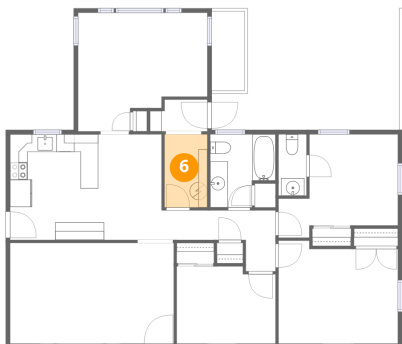

4 Floor 1 - Entry

Dimensions: 6'6" x 3'7"
Area: 23 sq. ft
Counted as living area: Yes

Heated: Yes
Finished: Yes
Enclosed: Yes
Contiguous: Yes
Permitted: Yes
Wet space: No
Addition: No
Conversion: No

5 Floor 1 - Bath

Dimensions: 7'5" x 8'3"
Area: 61 sq. ft
Counted as living area: Yes

Heated: Yes
Finished: Yes
Enclosed: Yes
Contiguous: Yes
Permitted: Yes
Wet space: Yes
Addition: No
Conversion: No

1006 Green Meadow Road, Town and Country, Bedford, Bedford County, Virginia, United States, 24523

6 Floor 1 - Utility

Dimensions: 4'10" x 8'3"
Area: 40 sq. ft
Counted as living area: Yes

Heated: Yes
Finished: Yes
Enclosed: Yes
Contiguous: Yes
Permitted: Yes
Wet space: No
Addition: No
Conversion: No

7 Floor 1 - Family Room