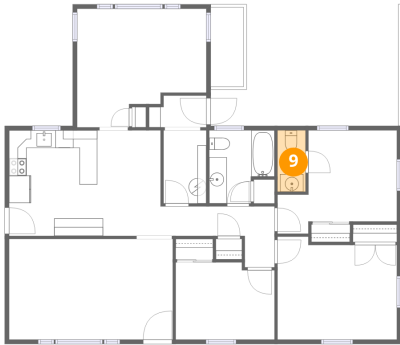

1006 Green Meadow Road, Town and Country, Bedford, Bedford County, Virginia, United States, 24523

9 Floor 1 - Bath

Dimensions: 3'2" x 6'11"
Area: 22 sq. ft
Counted as living area: Yes

Heated: Yes
Finished: Yes
Enclosed: Yes
Contiguous: Yes
Permitted: Yes
Wet space: Yes
Addition: No
Conversion: No