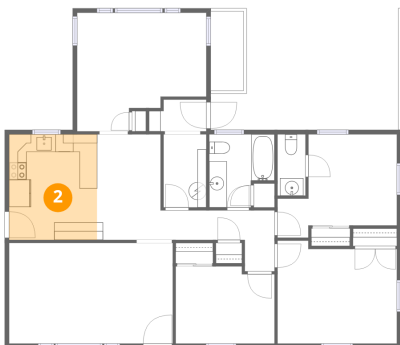

Property summary

Home data report

1006 Green Meadow Road, Town and Country, Bedford, Bedford County, Virginia, United States, 24523

Room dimensions

Floor 1

Total:1245sqft

Excluded: 254sqft

#		Dimensions	sqft	Counted as living area
1	Bedroom	13'7" x 11'8"	158 sq. ft	Yes
2	Kitchen	9'11" x 12'0"	119 sq. ft	Yes
3	Patio	21'3" x 13'9"	292 sq. ft	No
4	Entry	6'6" x 3'7"	23 sq. ft	Yes
5	Bath	7'5" x 8'3"	61 sq. ft	Yes
6	Utility	4'10" x 8'3"	40 sq. ft	Yes
7	Family Room	14'8" x 13'5"	197 sq. ft	Yes
8	Primary Bedroom	13'7" x 10'3"	139 sq. ft	Yes
9	Bath	3'2" x 6'11"	22 sq. ft	Yes
10	Living Room	18'7" x 11'5"	212 sq. ft	Yes
11	Dining Area	7'3" x 12'0"	86 sq. ft	Yes

1006 Green Meadow Road, Town and Country, Bedford, Bedford County, Virginia, United States, 24523

1 Floor 1 - Bedroom

Dimensions: 13'7" x 11'8"
Area: 158 sq. ft
Counted as living area: Yes

Heated: Yes
Finished: Yes
Enclosed: Yes
Contiguous: Yes
Permitted: Yes
Wet space: No
Addition: No
Conversion: No

2 Floor 1 - Kitchen

Dimensions: 9'11" x 12'0"
Area: 119 sq. ft
Counted as living area: Yes

Heated: Yes
Finished: Yes
Enclosed: Yes
Contiguous: Yes
Permitted: Yes
Wet space: No
Addition: No
Conversion: No

1006 Green Meadow Road, Town and Country, Bedford, Bedford County, Virginia, United States, 24523

3 Floor 1 - Patio

Dimensions: 21'3" x 13'9"
Area: 292 sq. ft
Counted as living area: No

Heated: No
Finished: No
Enclosed: No
Contiguous: Yes
Permitted: Yes
Wet space: No
Addition: No
Conversion: No