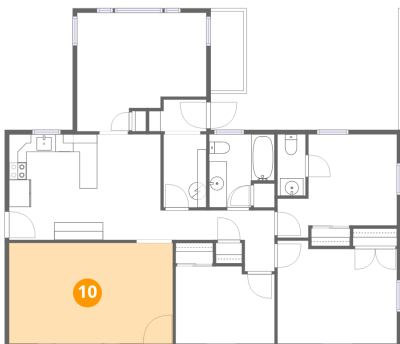

Dimensions: 13'7" x 10'3"
Area: 139 sq. ft
Counted as living area: Yes

Heated: Yes
Finished: Yes
Enclosed: Yes
Contiguous: Yes
Permitted: Yes
Wet space: No
Addition: No
Conversion: No

1006 Green Meadow Road, Town and Country, Bedford, Bedford County, Virginia, United States, 24523

9 Floor 1 - Bath

Dimensions: 3'2" x 6'11"
Area: 22 sq. ft
Counted as living area: Yes

Heated: Yes
Finished: Yes
Enclosed: Yes
Contiguous: Yes
Permitted: Yes
Wet space: Yes
Addition: No
Conversion: No

10 Floor 1 - Living Room