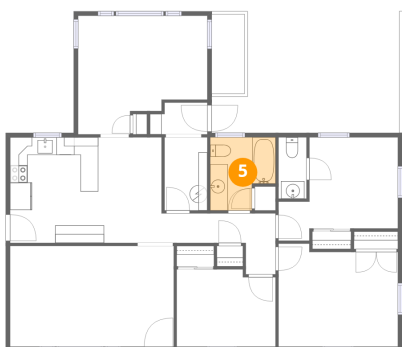

2 Floor 1 - Kitchen

Dimensions: 9'11" x 12'0"
Area: 119 sq. ft
Counted as living area: Yes

Heated: Yes
Finished: Yes
Enclosed: Yes
Contiguous: Yes
Permitted: Yes
Wet space: No
Addition: No
Conversion: No

1006 Green Meadow Road, Town and Country, Bedford, Bedford County, Virginia, United States, 24523

3 Floor 1 - Patio

Dimensions: 21'3" x 13'9"
Area: 292 sq. ft
Counted as living area: No

Heated: No
Finished: No
Enclosed: No
Contiguous: Yes
Permitted: Yes
Wet space: No
Addition: No
Conversion: No

4 Floor 1 - Entry

Dimensions: 6'6" x 3'7"
Area: 23 sq. ft
Counted as living area: Yes

Heated: Yes
Finished: Yes
Enclosed: Yes
Contiguous: Yes
Permitted: Yes
Wet space: No
Addition: No
Conversion: No

5 Floor 1 - Bath

Dimensions: 7'5" x 8'3"
Area: 61 sq. ft
Counted as living area: Yes

Heated: Yes
Finished: Yes
Enclosed: Yes
Contiguous: Yes
Permitted: Yes
Wet space: Yes
Addition: No
Conversion: No

1006 Green Meadow Road, Town and Country, Bedford, Bedford County, Virginia, United States, 24523