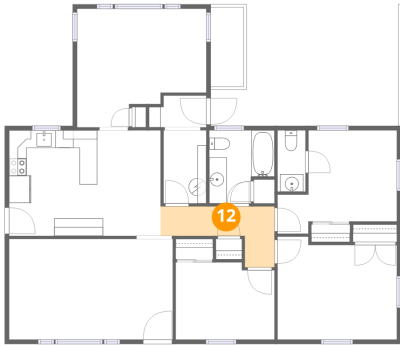

1006 Green Meadow Road, Town and Country, Bedford, Bedford County, Virginia, United States, 24523

12 Floor 1 - Hall

Dimensions: 12'11" x 6'10"
Area: 89 sq. ft
Counted as living area: Yes

Heated: Yes
Finished: Yes
Enclosed: Yes
Contiguous: Yes
Permitted: Yes
Wet space: No
Addition: No
Conversion: No