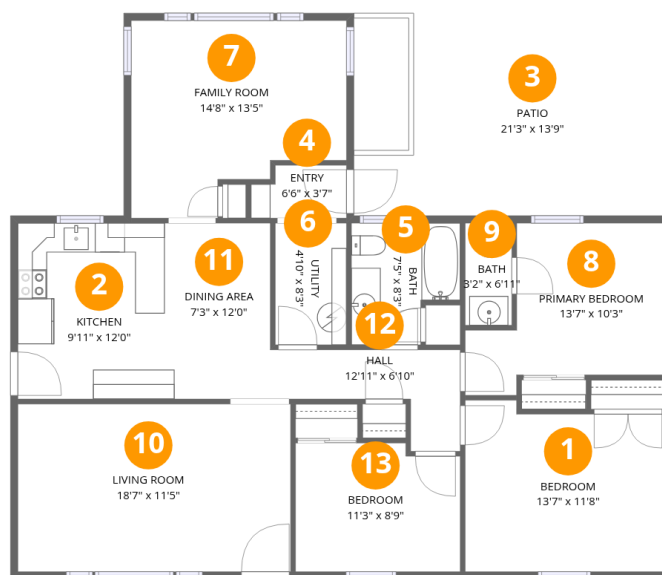

Home data report

1006 Green Meadow Road, Town and Country, Bedford, Bedford County, Virginia, United States, 24523

1st floor

Total Area: 1245 sq. ft

1st Floor: 1245 sq. ft

Excluded: Patio 254 sq. ft, Walls: 82 sq. ft

Property summary

Home data report

1006 Green Meadow Road, Town and Country, Bedford, Bedford County, Virginia, United States, 24523

Room dimensions

Floor 1

Total:1245sqft

Excluded: 254sqft

#		Dimensions	sqft	Counted as living area
1	Bedroom	13'7" x 11'8"	158 sq. ft	Yes
2	Kitchen	9'11" x 12'0"	119 sq. ft	Yes
3	Patio	21'3" x 13'9"	292 sq. ft	No
4	Entry	6'6" x 3'7"	23 sq. ft	Yes
5	Bath	7'5" x 8'3"	61 sq. ft	Yes
6	Utility	4'10" x 8'3"	40 sq. ft	Yes
7	Family Room	14'8" x 13'5"	197 sq. ft	Yes
8	Primary Bedroom	13'7" x 10'3"	139 sq. ft	Yes
9	Bath	3'2" x 6'11"	22 sq. ft	Yes
10	Living Room	18'7" x 11'5"	212 sq. ft	Yes
11	Dining Area	7'3" x 12'0"	86 sq. ft	Yes

2 Floor 1 - Kitchen

Dimensions: 9'11" x 12'0"
Area: 119 sq. ft
Counted as living area: Yes

Heated: Yes
Finished: Yes
Enclosed: Yes
Contiguous: Yes
Permitted: Yes
Wet space: No
Addition: No
Conversion: No

12 Floor 1 - Hall

Dimensions: 12'11" x 6'10"
Area: 89 sq. ft
Counted as living area: Yes

Heated: Yes
Finished: Yes
Enclosed: Yes
Contiguous: Yes
Permitted: Yes
Wet space: No
Addition: No
Conversion: No

13 Floor 1 - Bedroom