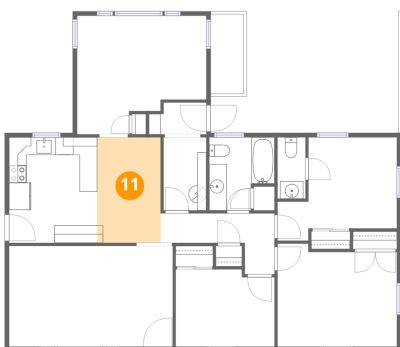

9 Floor 1 - Bath

Dimensions: 3'2" x 6'11"
Area: 22 sq. ft
Counted as living area: Yes

Heated: Yes
Finished: Yes
Enclosed: Yes
Contiguous: Yes
Permitted: Yes
Wet space: Yes
Addition: No
Conversion: No

10 Floor 1 - Living Room

Dimensions: 18'7" x 11'5"
Area: 212 sq. ft
Counted as living area: Yes

Heated: Yes
Finished: Yes
Enclosed: Yes
Contiguous: Yes
Permitted: Yes
Wet space: No
Addition: No
Conversion: No

11 Floor 1 - Dining Area

Dimensions: 7'3" x 12'0"
Area: 86 sq. ft
Counted as living area: Yes

Heated: Yes
Finished: Yes
Enclosed: Yes
Contiguous: Yes
Permitted: Yes
Wet space: No
Addition: No
Conversion: No

1006 Green Meadow Road, Town and Country, Bedford, Bedford County, Virginia, United States, 24523