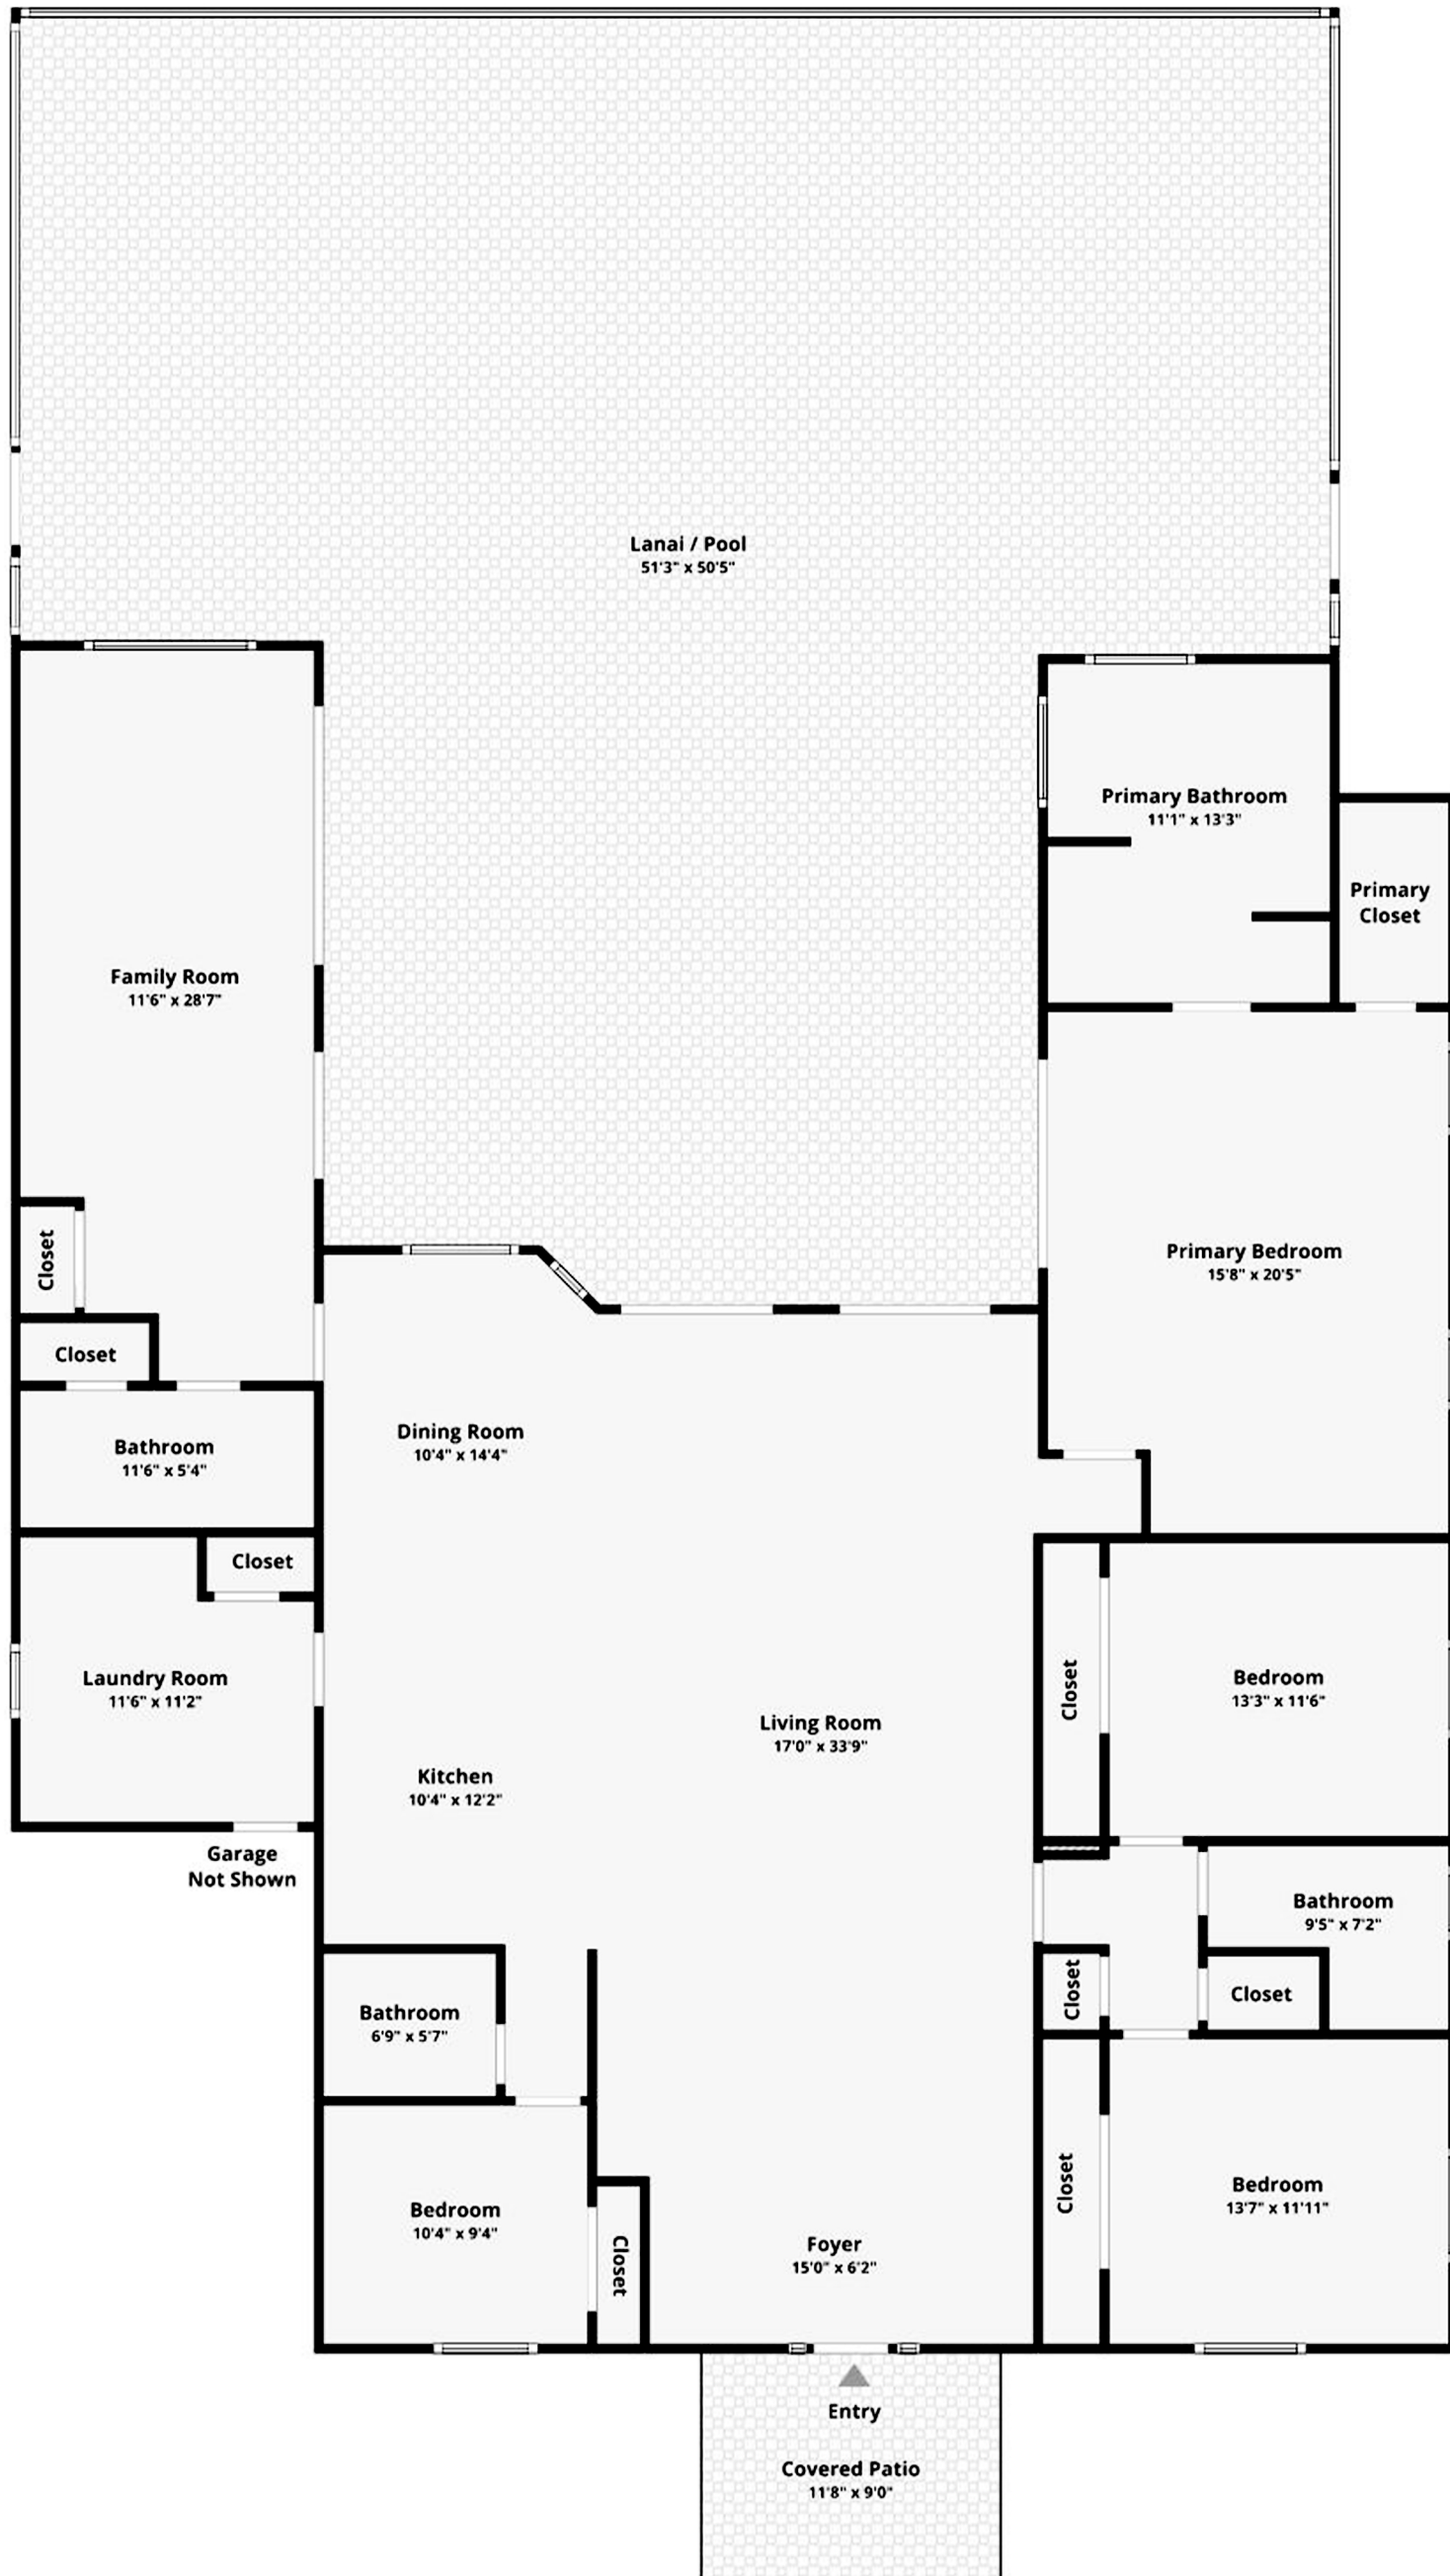

1880 Loma Linda St, Sarasota, FL 34239, USA

Floor plans are for informational purposes only and not for construction or design use. Measurements are approximate, and square footage may include finished and unfinished areas.