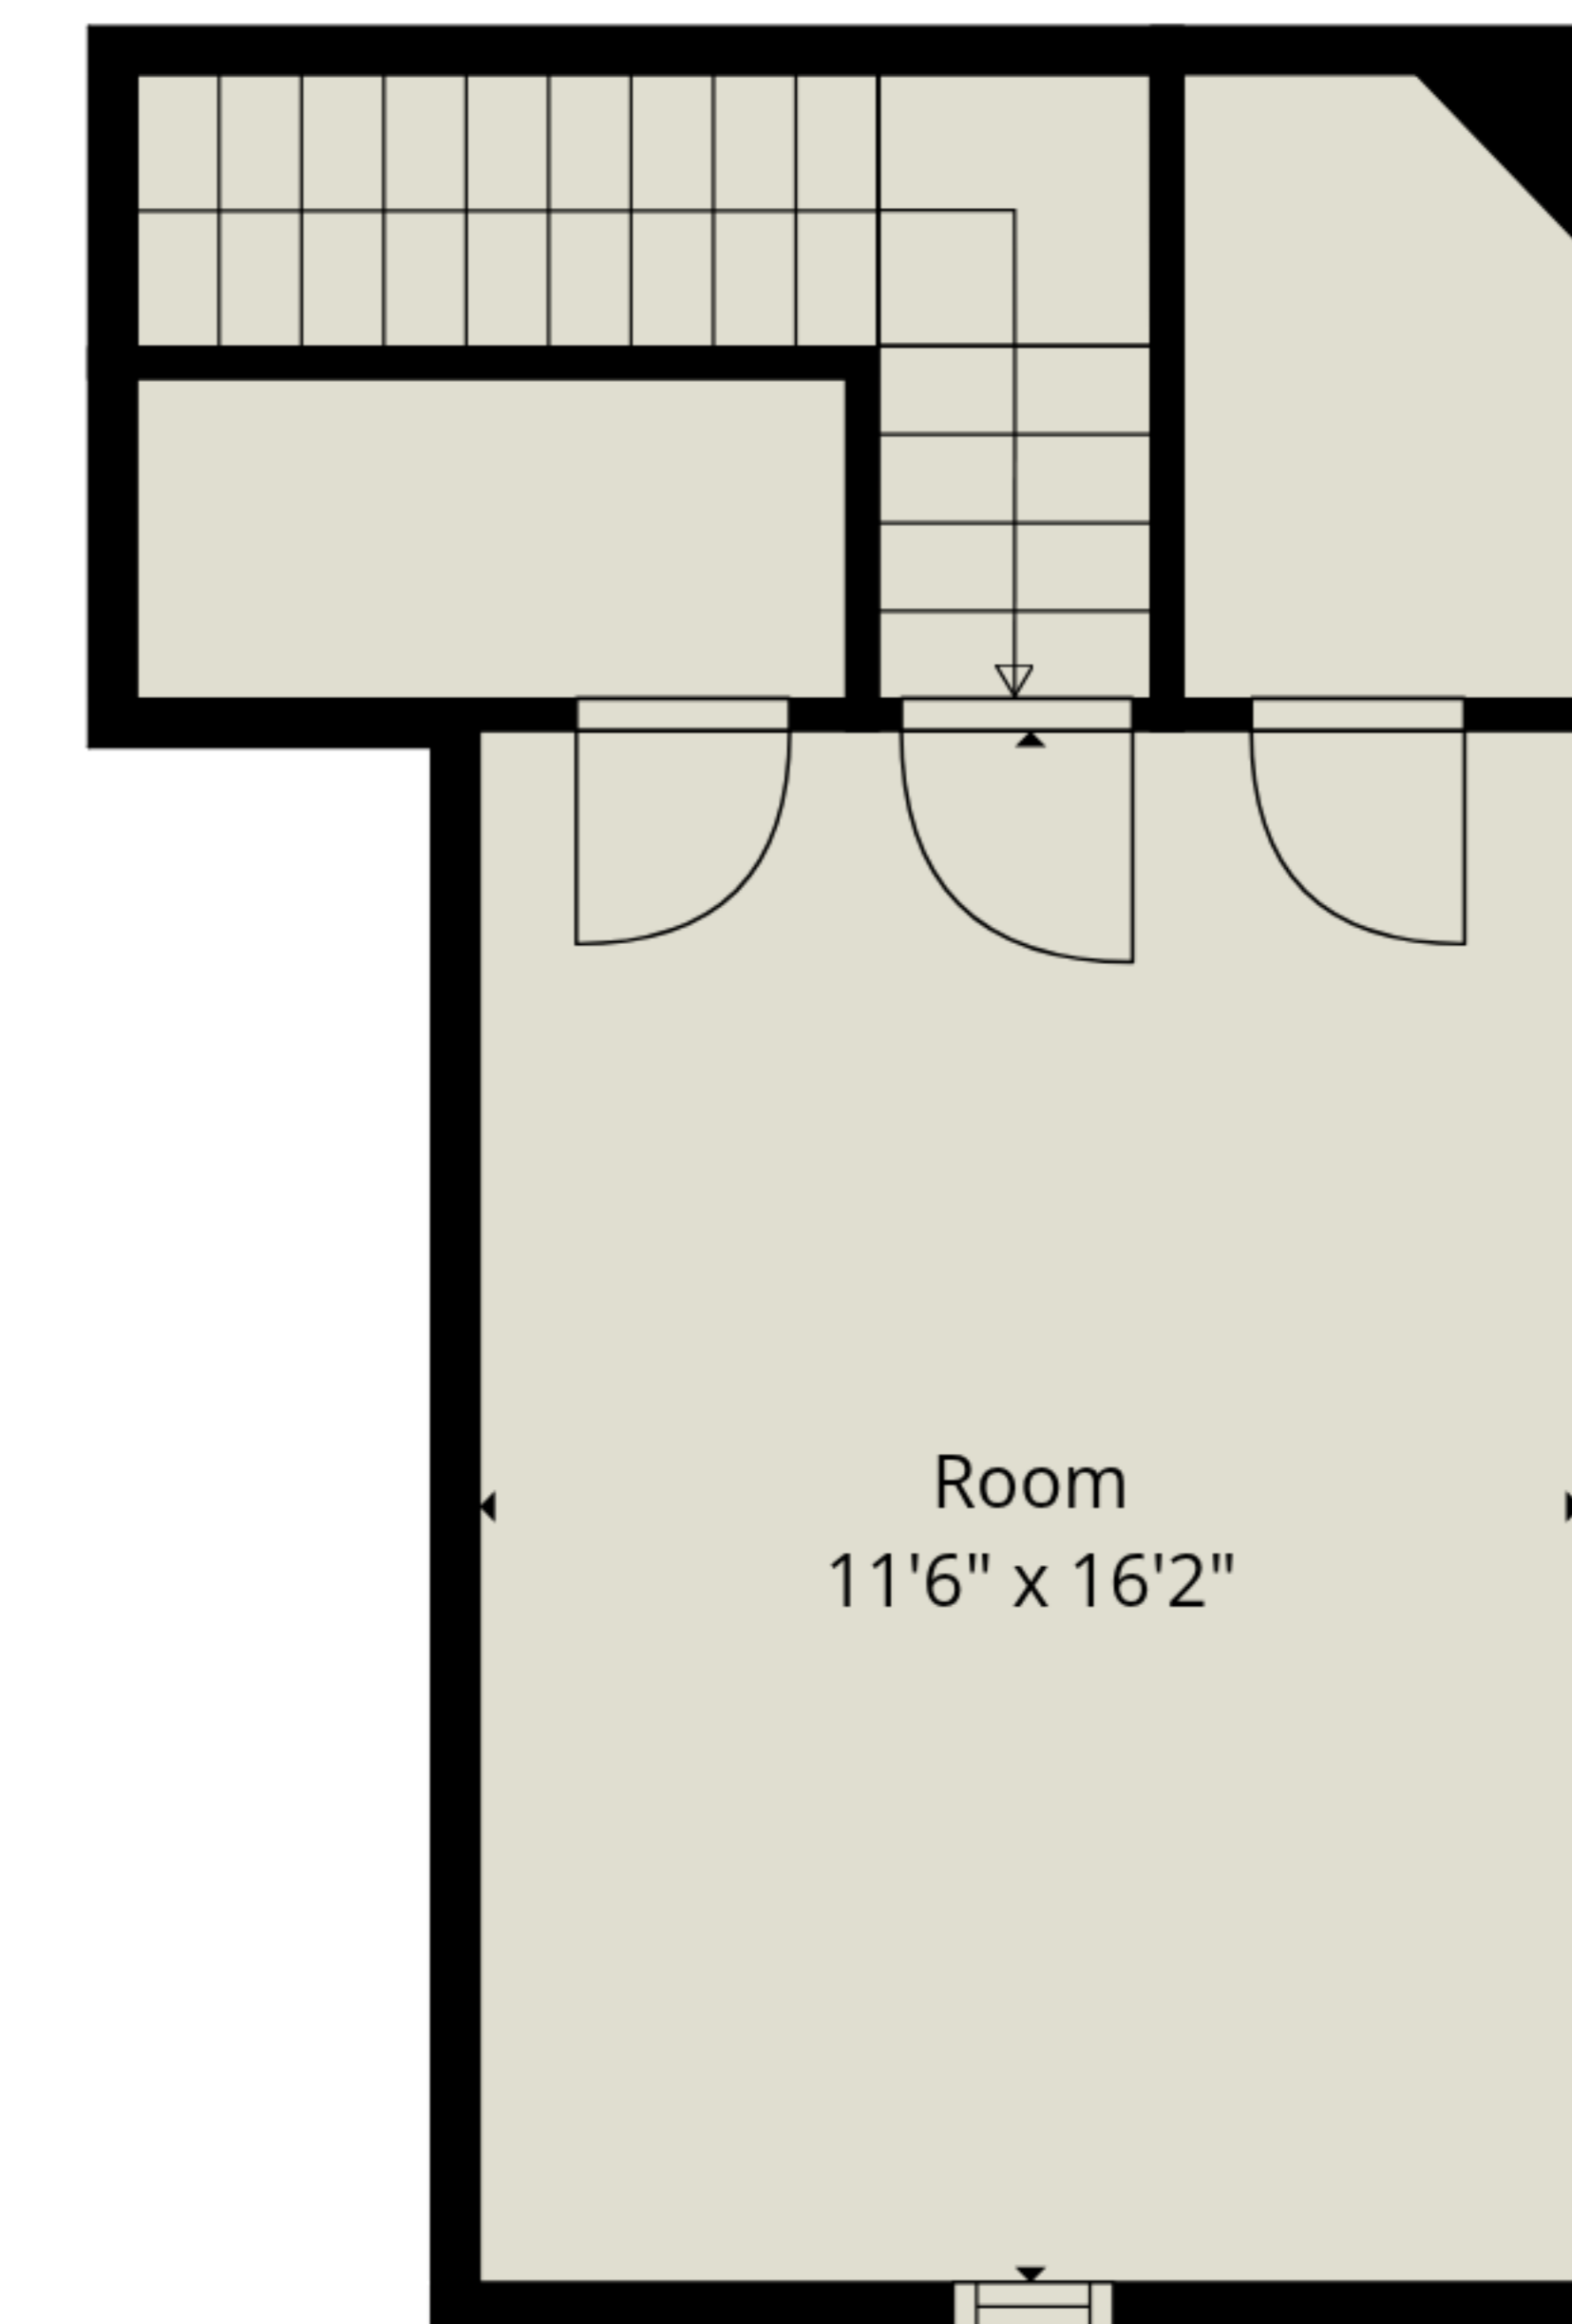

Total GLA: 2208 sq. ft | Total: 2784 sq. ft
 1st floor: 1880 sq. ft (Excluded areas 576 sq. ft)
 2nd floor: 328 sq. ft

Total GLA: 2208 sq. ft | Total: 2784 sq. ft
1st floor: 1880 sq. ft (Excluded areas 576 sq. ft)
2nd floor: 328 sq. ft

Total GLA: 2208 sq. ft | Total: 2784 sq. ft
 1st floor: 1880 sq. ft (Excluded areas 576 sq. ft)
 2nd floor: 328 sq. ft