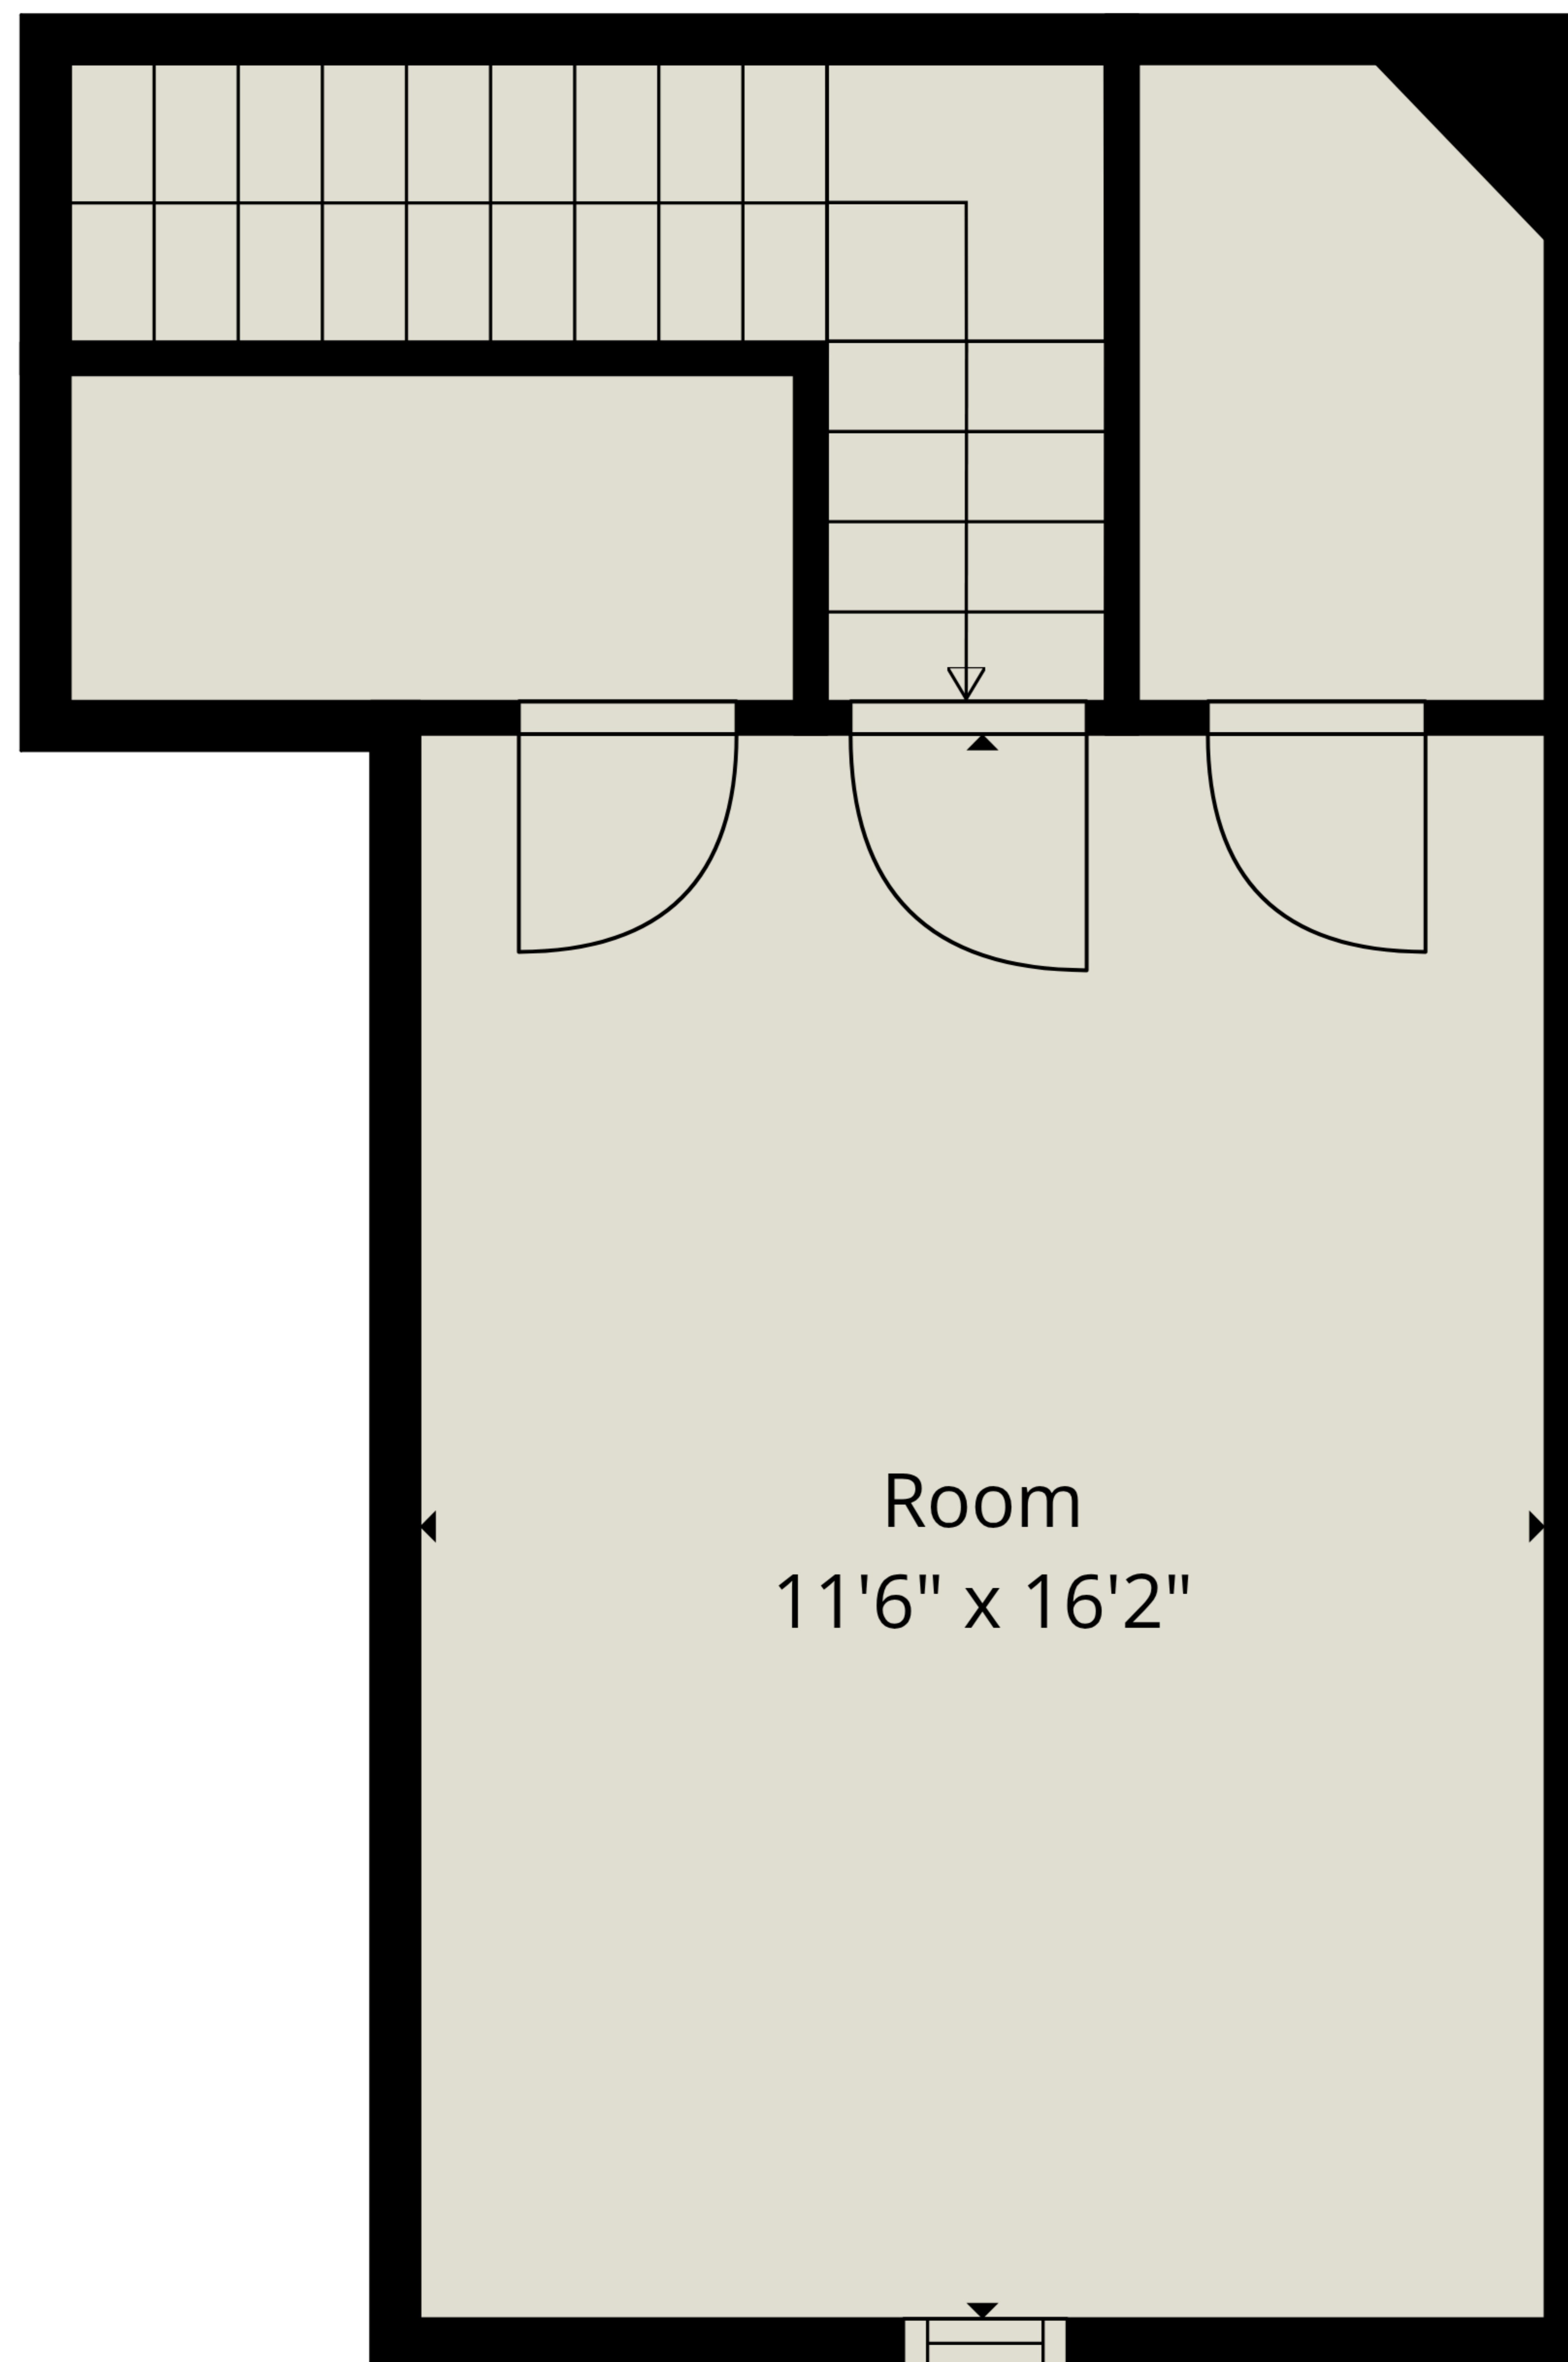

Total GLA: 2208 sq. ft | Total: 2784 sq. ft
 1st floor: 1880 sq. ft (Excluded areas 576 sq. ft)
 2nd floor: 328 sq. ft

Total GLA: 2208 sq. ft | Total: 2784 sq. ft
1st floor: 1880 sq. ft (Excluded areas 576 sq. ft)
2nd floor: 328 sq. ft

Total GLA: 2208 sq. ft | Total: 2784 sq. ft
 1st floor: 1880 sq. ft (Excluded areas 576 sq. ft)
 2nd floor: 328 sq. ft