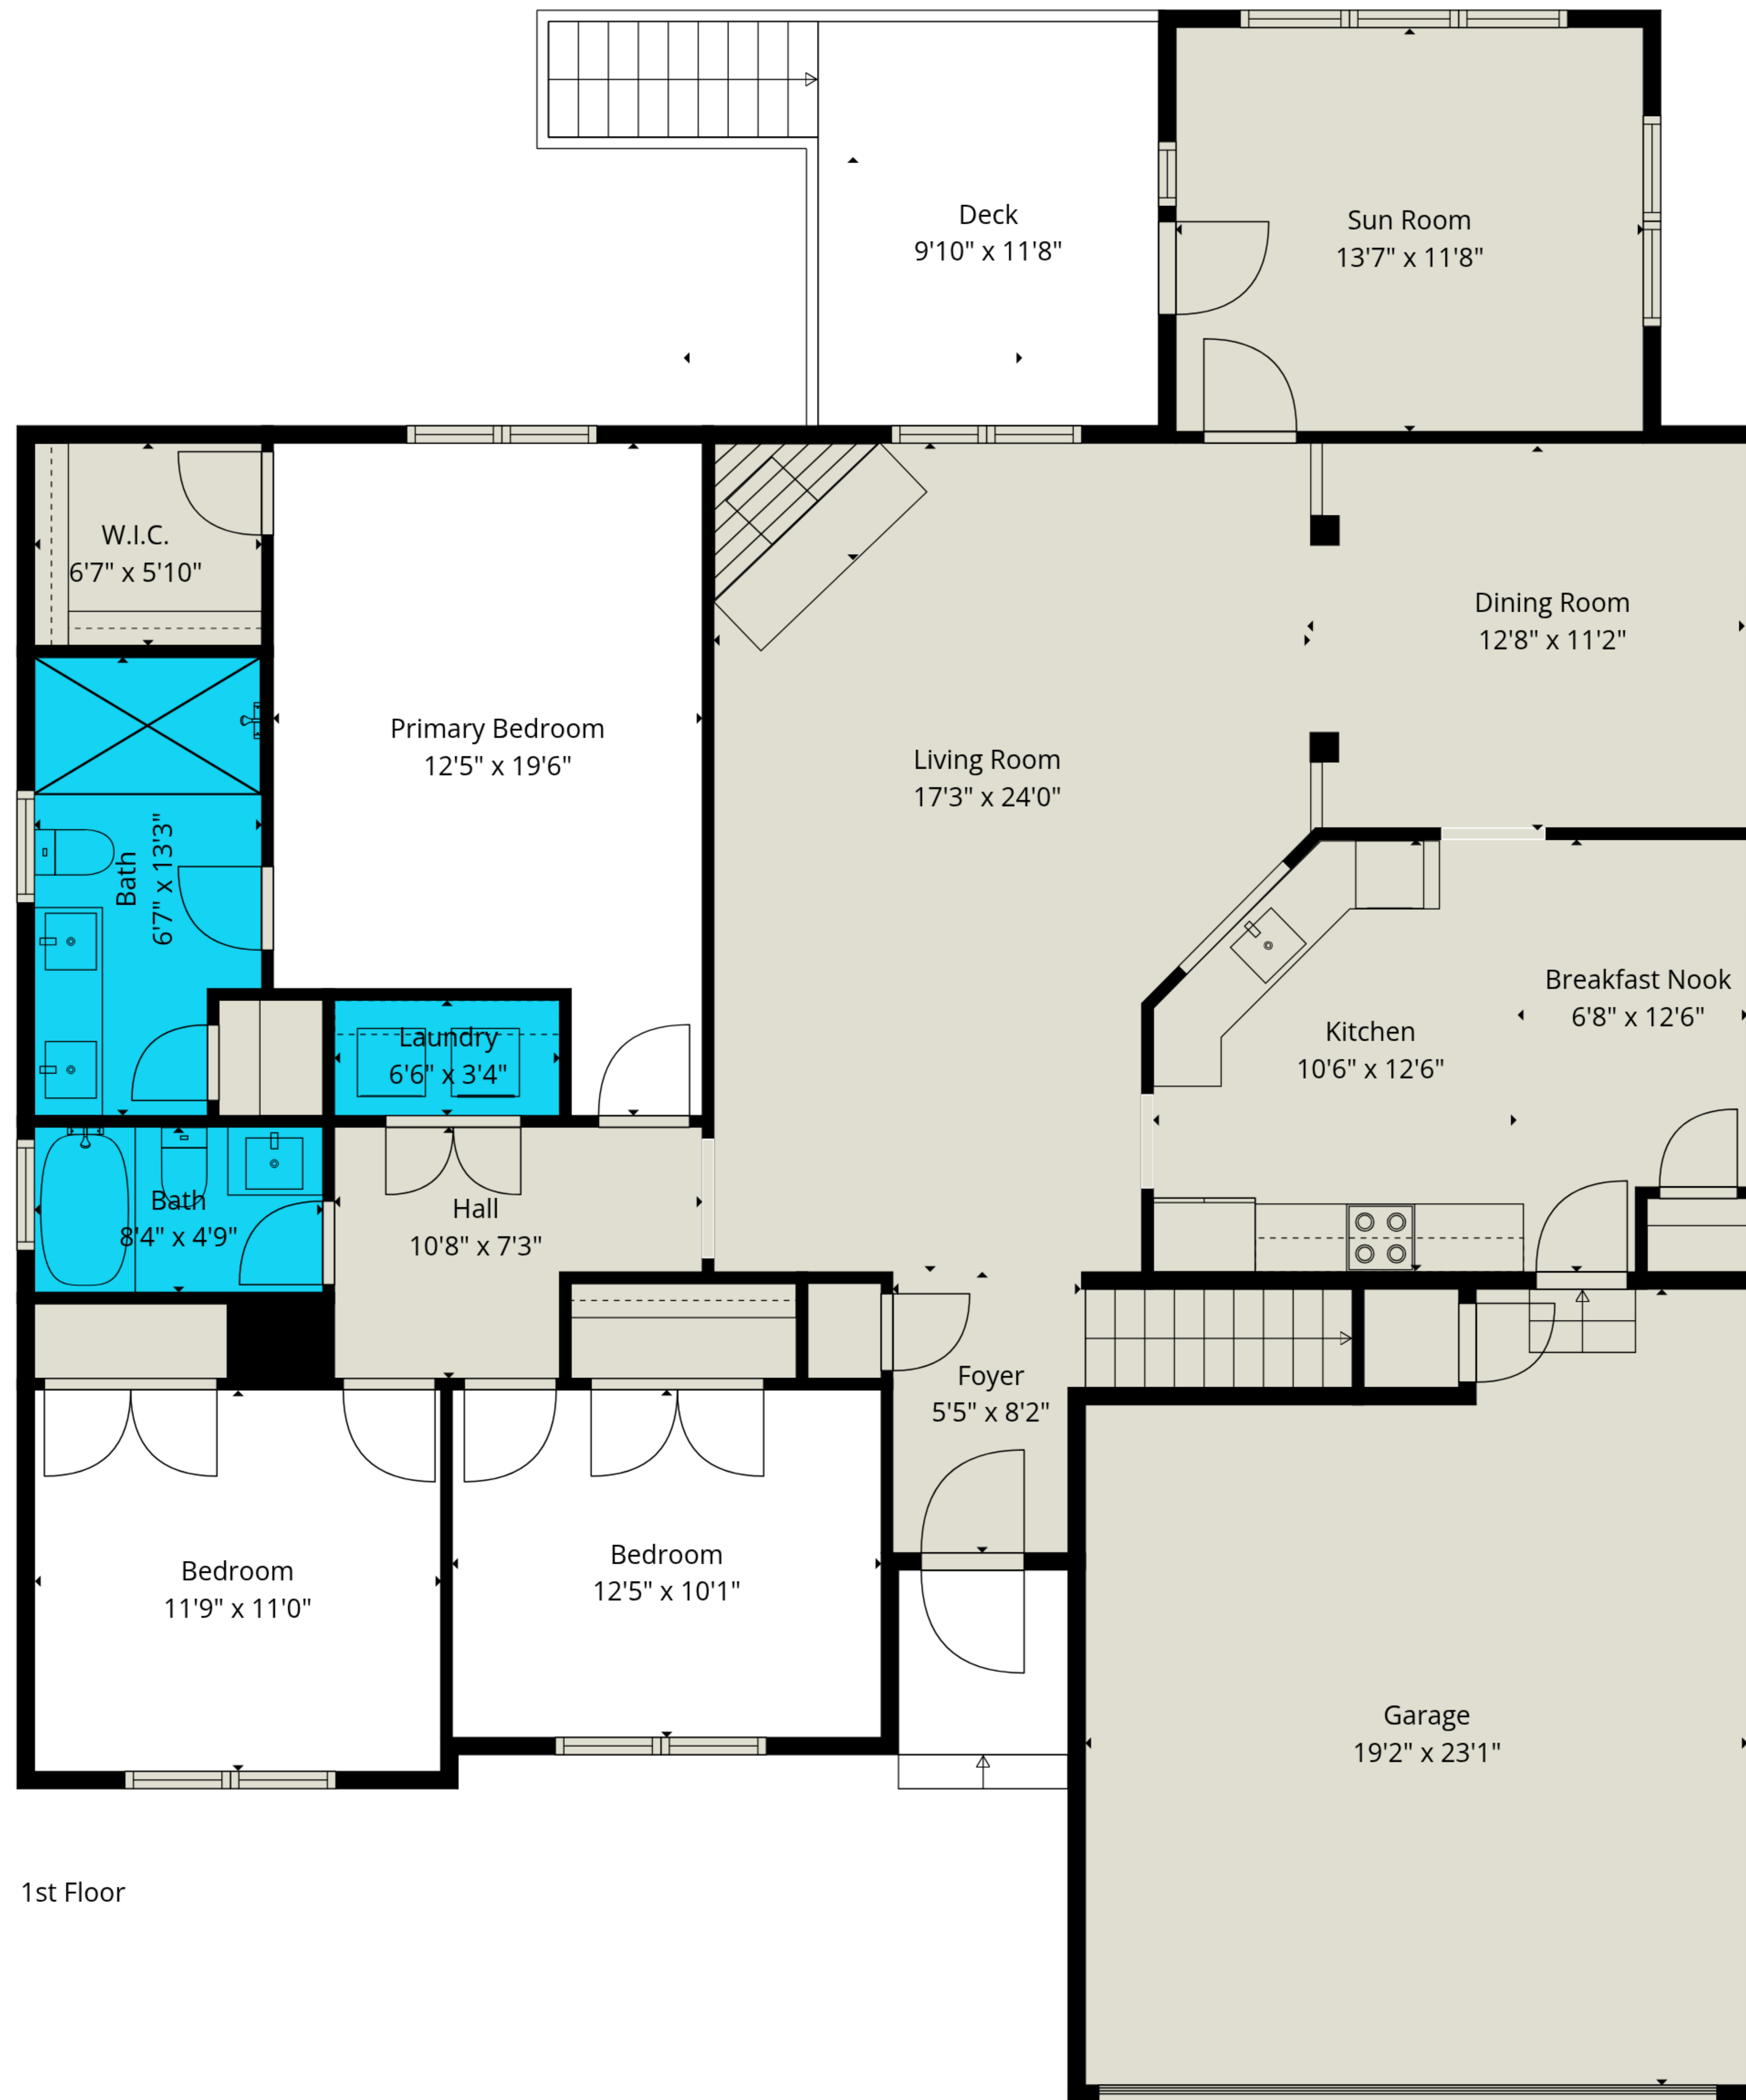

Total GLA: 2208 sq. ft | Total: 2784 sq. ft
 1st floor: 1880 sq. ft (Excluded areas 576 sq. ft)
 2nd floor: 328 sq. ft

Total GLA: 2208 sq. ft | Total: 2784 sq. ft
1st floor: 1880 sq. ft (Excluded areas 576 sq. ft)
2nd floor: 328 sq. ft

Total GLA: 2208 sq. ft | Total: 2784 sq. ft
 1st floor: 1880 sq. ft (Excluded areas 576 sq. ft)
 2nd floor: 328 sq. ft